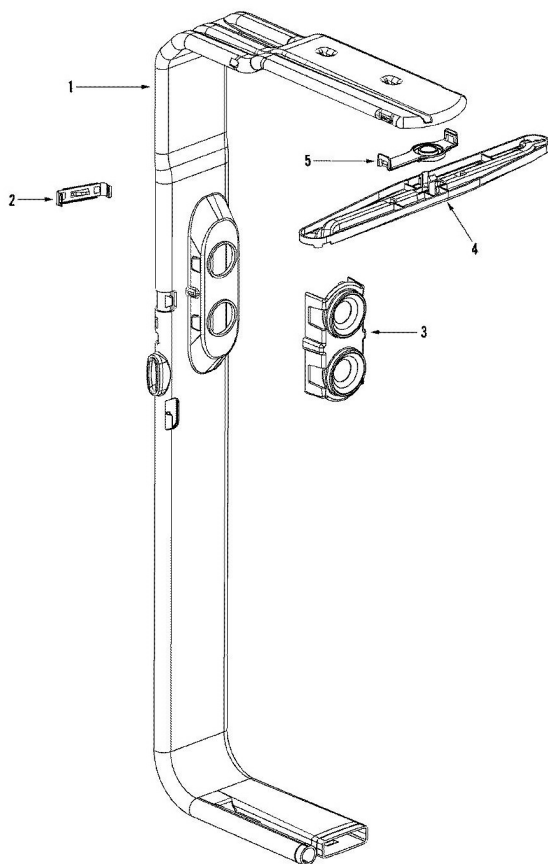

Distribuidor Autorizado

SurteRápido.com

Venta de Refacciones
Electrodomesticas

Lavavajillas Whirlpool MDB5651AWS

No. Ilus.	DESCRIPCIÓN	No. de Parte
1	MANIFOLD, MAIN	99002642
2	BRACKET, MANIFOLD MOUNTING	99002643
3	STATION, DOCKING (W/FLAPPER)	99002674
4	WASH ARM, TOP (W/RETAINER)	99002676
5	RETAINER, TOP WASH ARM	99002753