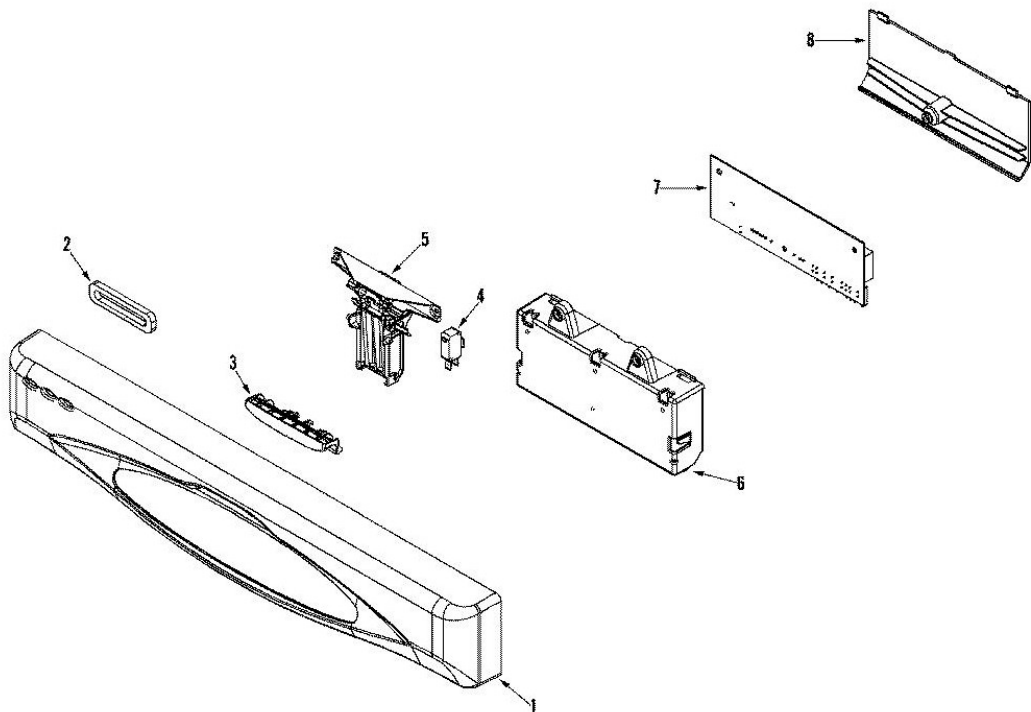

Distribuidor Autorizado

SurteRápido.com

Venta de Refacciones
Electrodomesticas

Lavavajillas Whirlpool MDB5651AWS

Distribuidor Autorizado

SurteRápido.com

Venta de Refacciones
Electrodomesticas

Lavavajillas Whirlpool MDB5651AWS

No. Ilus.	DESCRIPCIÓN	No. de Parte
1	SCREW, No.8X1/2 HEX WASHER HEAD	912615
1	PANEL, CONTROL (BLK)	99003379
2	VENT SEAL, CONTROL PANEL	99003222
3	HANDLE, LATCH (BLK)	99002577
4	SWITCH, DOOR	99002751
5	LATCH, ASSEMBLY	99003347
6	SCREW, No.8X1/2 HEX WASHER HEAD	912615
6	HOUSING, BOARD (BASE)	99002576
7	BOARD, CONTROL	99003431
7	BOARD- CON	99003622
7	BOARD- CON	W10111822
8	SCREW, No.8X1/2 HEX WASHER HEAD	912615
8	HOUSING, BOARD (TOP)	99002575
9	WIRE HARNESS, MICROPROCESSOR	99002986
9	HARNESS, WIRE	99003537