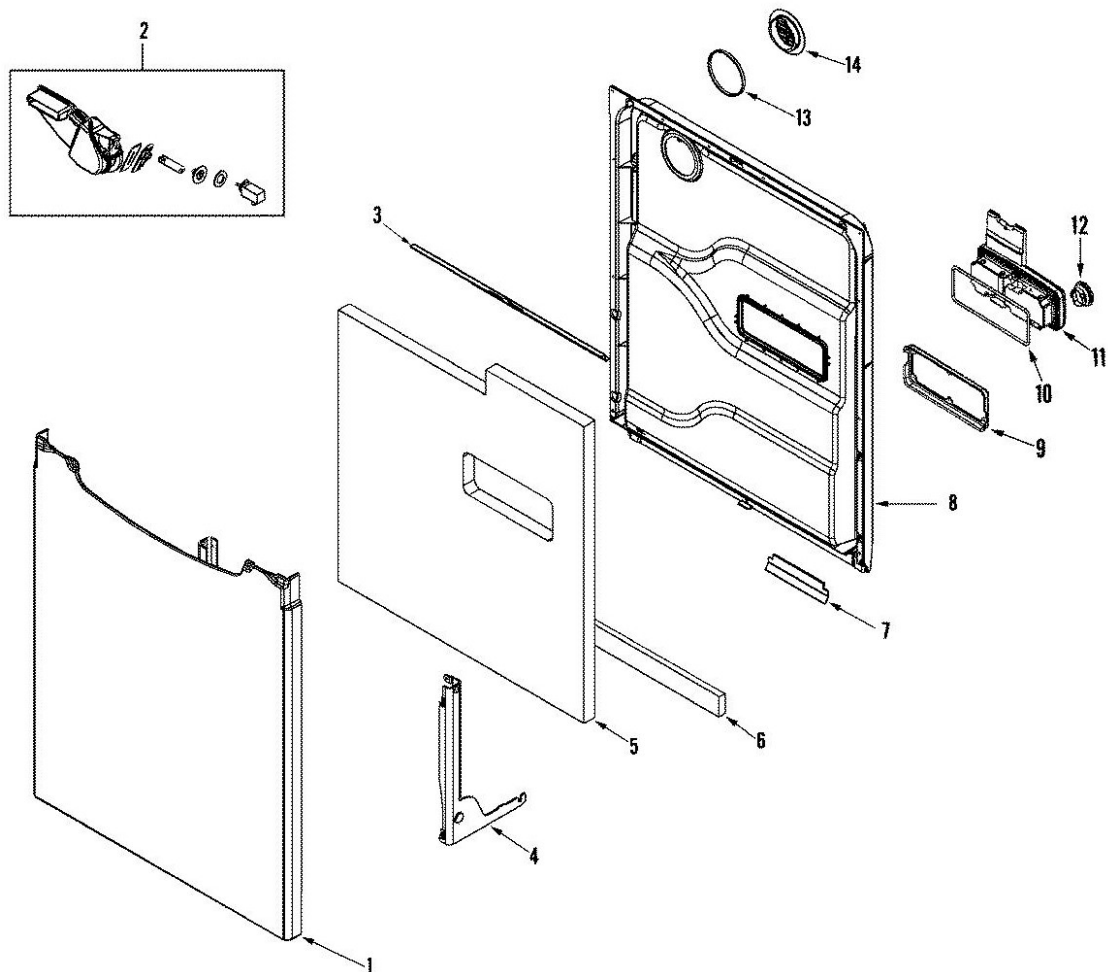

Distribuidor Autorizado

SurteRápido.com

Venta de Refacciones
Electrodomesticas

Lavavajillas Whirlpool MDB5651AWS

Distribuidor Autorizado

SurteRápido.com

Venta de Refacciones
Electrodomesticas

Lavavajillas Whirlpool MDB5651AWS

No. Ilus.	DESCRIPCIÓN	No. de Parte
1	PANEL, DECO (W/DAMPER-STNLS)	99002771
2	VENT HOUSING ASSEMBLY	99002673
3	REINFORCEMENT, INNER DOOR	99002586
3	SCREW	Y912620
4	SCREW	99001075
4	BRACKET, HINGE (LT)	99002929
4	BRACKET, HINGE (RT)	99002930
5	INSULATION, DOOR	Y99002587
6	FOAM STRIP, INSULATION	903233
8	DOOR, INNER (W/DAMPER)	99002970
8	Foam Strip(Long)	99003481
8	Foam Strip(Short)	99003482
8	DOOR LINER, SECONDARY	99003540
8	BRACKET, SECONDARY DOOR LINER	99003541
8	SCREW	Y912620
9	SCREW, No.8X1/2 HEX WASHER HEAD	912615
9	BRACKET, DISPENSER MOUNTING	99003316
10	SEAL, BASE	99002270
11	RINSE AID/DETERGENT DISPENSER	99002611
12	KNOB, RINSE AID (W/O-RING)	99002614
13	SEAL, DOOR VENT	99002186
14	BEZEL, DOOR VENT	99002590