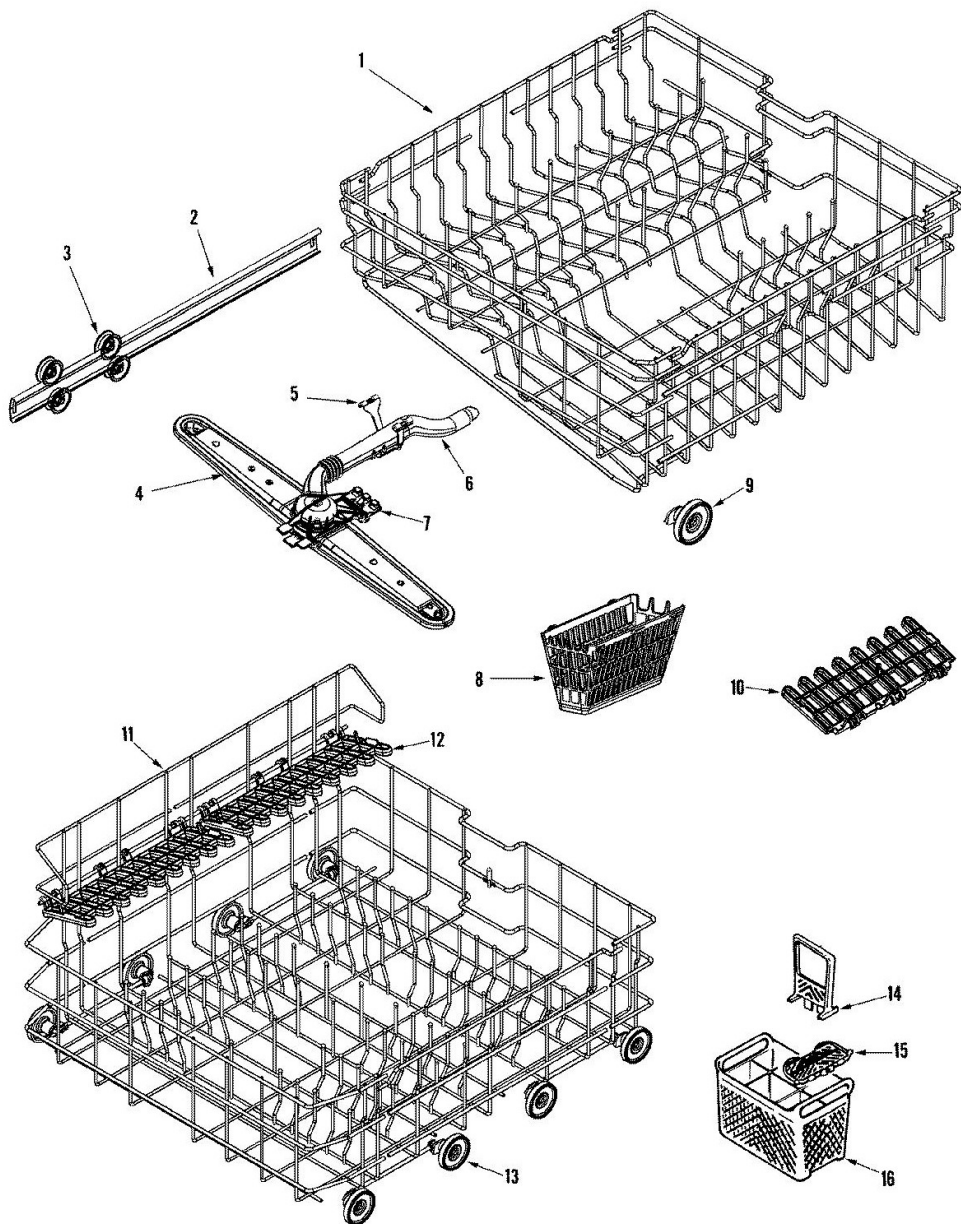

Distribuidor Autorizado

SurteRápido.com

Venta de Refacciones
Electrodomesticas

Lavavajillas Whirlpool MDB5651AWS

Distribuidor Autorizado

SurteRápido.com

Venta de Refacciones
Electrodomesticas

Lavavajillas Whirlpool MDB5651AWS

No. Ilus.	DESCRIPCIÓN	No. de Parte
1	CAP, RACK (DARK GRAY)	99002905
1	RACK ASSEMBLY (UPR)	99003201
2	TRACK, RACK	99002621
2	STOP, RACK (BLUE)	99003476
3	SHAFT, TUB WHEEL	99002343
3	WHEEL, TUB	99002622
3	WASHER, TUB WHEEL	Y912798
4	ARM, WASH (UPR)	99002624
4	SCREW, TRUSS HEAD (10-18X.75)	99002740
5	CLIP, UPR WASH MANIFOLD (BACK)	99002945
6	WASH MANIFOLD ASSY (UPR)	99002679
7	CLIP, UPR WASH MANIFOLD (FRT)	99002669
8	BASKET, AUXILLARY (BLUE)	99002620
9	WHEEL ASSEMBLY (UPR)	99002781
10	SHELF, CUP (UPR)	99002671
11	CAP, RACK (DARK GRAY)	99002905
11	RACK ASSEMBLY (LWR)	99003311
12	SHELF, CUP (LWR)	99002672
13	WHEEL ASSEMBLY (LWR)	99002780
14	HANDLE, SILVERWARE BASKET	99002619
15	COVER, SILVERWARE BASKET	99002618
16	BASKET, SILVERWARE (W/COVER)	99002617