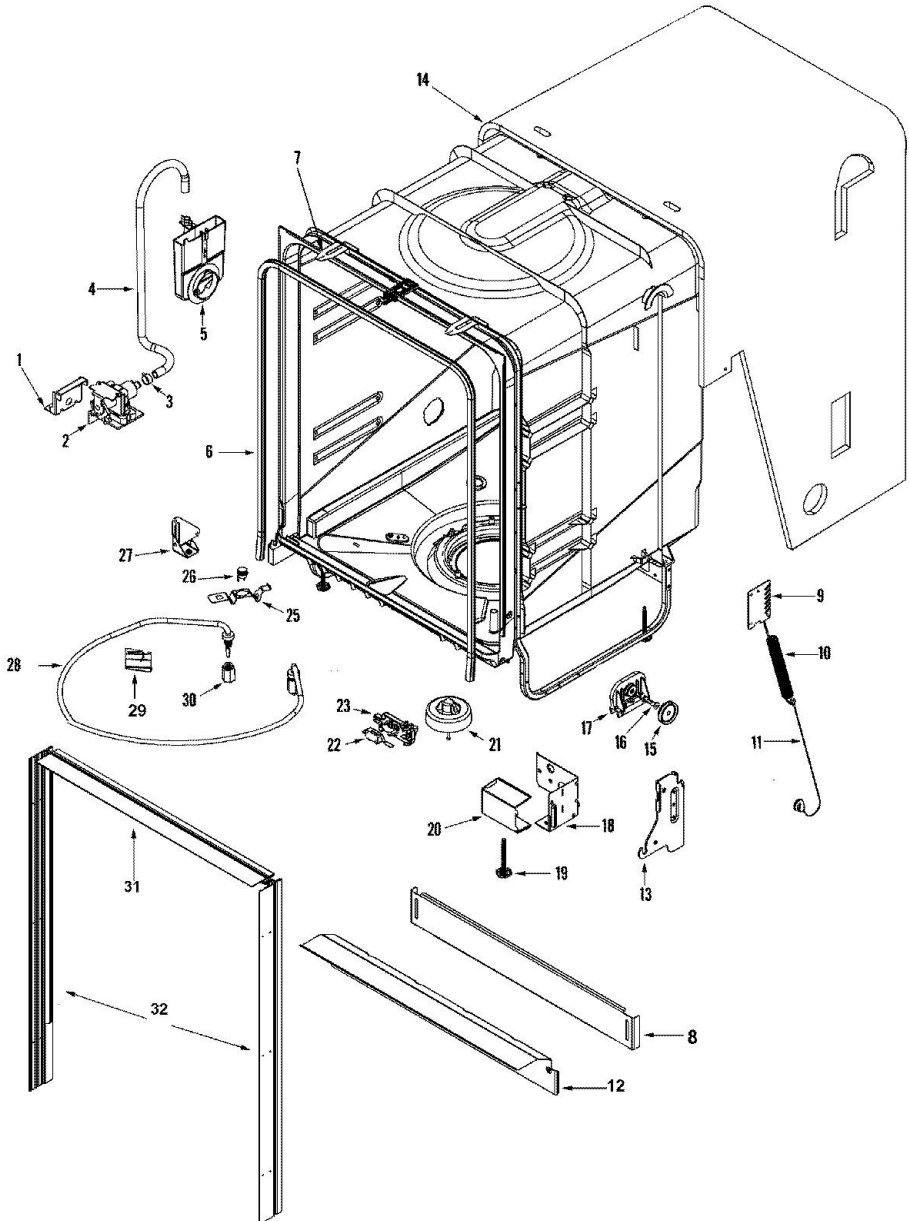

Distribuidor Autorizado

SurteRápido.com

Venta de Refacciones
Electrodomesticas

Lavavajillas Whirlpool MDB5651AWS

Distribuidor Autorizado

Venta de Refacciones
Electrodomesticas

Lavavajillas Whirlpool MDB5651AWS

No. Ilus.	DESCRIPCIÓN	No. de Parte
1	SCREW 10-32X.400 (T-20 HEAD)	99002601
1	BRACKET, WATER VALVE	99002629
2	SCREW-No.8X7/16 HEX WASHER HEAD	99002553
2	VALVE, WATER	99002975
3	CLAMP, SPRING	911856
4	HOSE, INJECTOR	99002852
5	INLET, AIR/WATER	99002645
5	SEAL, AIR/WATER INLET	99002646
5	COVER, AIR/WATER INLET	99002647
5	FOAM INSERT, AIR/WATER INLET	99002867
5	FELT, AIR/WATER INLET	99002954
5	FOAM BLOCK, AIR/WATER INLET	99002955
6	SEAL, DOOR	99002588
7	BRACKET, CABINET MOUNTING	99002648
8	SCREW	912366
8	PANEL, TOE (W/DAMPER-BLK)	99002765
9	SCREW 10-32X.400 (T-20 HEAD)	99002601
9	BRACKET, SPRING ADJUSTMENT	99002610
10	SPRING, DOOR	99002598
11	DOOR CABLE ASSEMBLY	99003446
12	SCREW	912366
12	SUPPORT, FRONT (W/SEALS)(BLK)	99002859
13	SCREW 10-32X.400 (T-20 HEAD)	99002601
14	FASTENER, INSULATION	99002640
14	INSULATION, TUB	99002849
15	ROLLER, CABLE BRACKET	99002608
16	SHOULDER BOLT, CABLE BRACKET	99002609