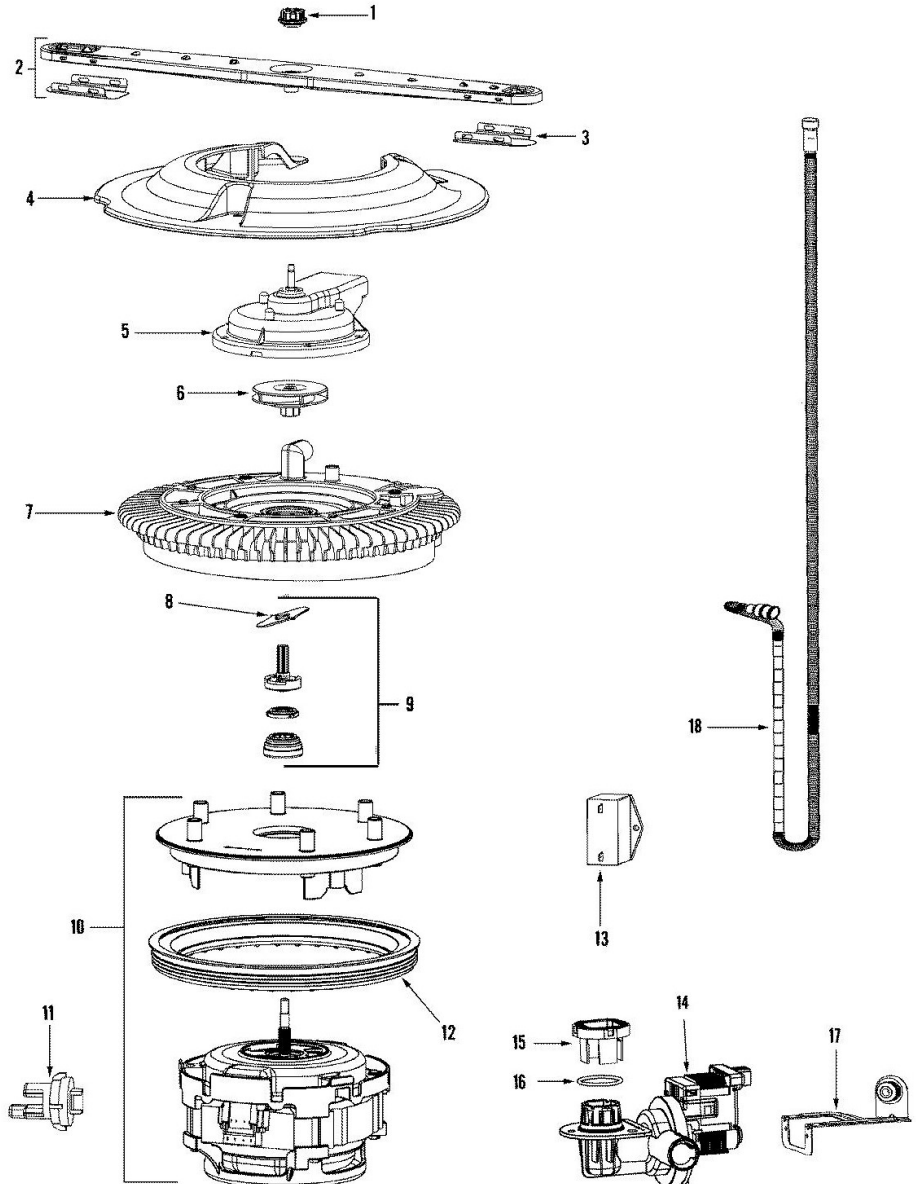

Distribuidor Autorizado

SurteRápido.com

Venta de Refacciones
Electrodomesticas

Lavavajillas Whirlpool MDB5651AWS

Distribuidor Autorizado

SurteRápido.com

Venta de Refacciones
Electrodomesticas

Lavavajillas Whirlpool MDB5651AWS

No. Ilus.	DESCRIPCIÓN	No. de Parte
1	CAP, WASH ARM	99002654
2	WASH ARM, LOWER (W/SHIELDS)	99002678
3	SHIELD, RADIANT	99002653
4	SCREW	99002666
4	GUARD, FILTER (GRAY)	99002979
5	SCREW, DISCHARGE HOUSING	99002664
5	DISCHARGE HOUSING ASSY (UPR)	99002677
6	WASH IMPELLER ASSEMBLY	99002659
6	SCREW, IMPELLER	99002660
7	SCREW, STAINLESS PAN HEAD	99002668
7	ASSY., FILTER/FLOWPLATE	99003291
8	CHOPPER	99003427
9	SEAL KIT, METAL CHOPPER SLEEVE	99003341
10	WASH MOTOR ASSY SEAL NOT INCL	99003430
11	SCREW, No.10-16	33002917
11	SENSOR, TURBIDITY	99002650
11	O-RING, TURBIDITY SENSOR	99002651
11	SENSOR, TURBIDITY	99003613
12	GASKET, PUMP	99002663
13	SCREW 10-32X.400 (T-20 HEAD)	99002601
13	CAPACITOR, MOTOR	99002665
13	SHIELD, CAPACITOR	99003440
14	DRAIN PUMP ASSEMBLY	99002750
14	FLAPPER, DRAIN PUMP VALVE	99002815
15	FLAPPER, DRAIN PUMP INLET	99003309
16	O-RING, DRAIN PUMP	99002857