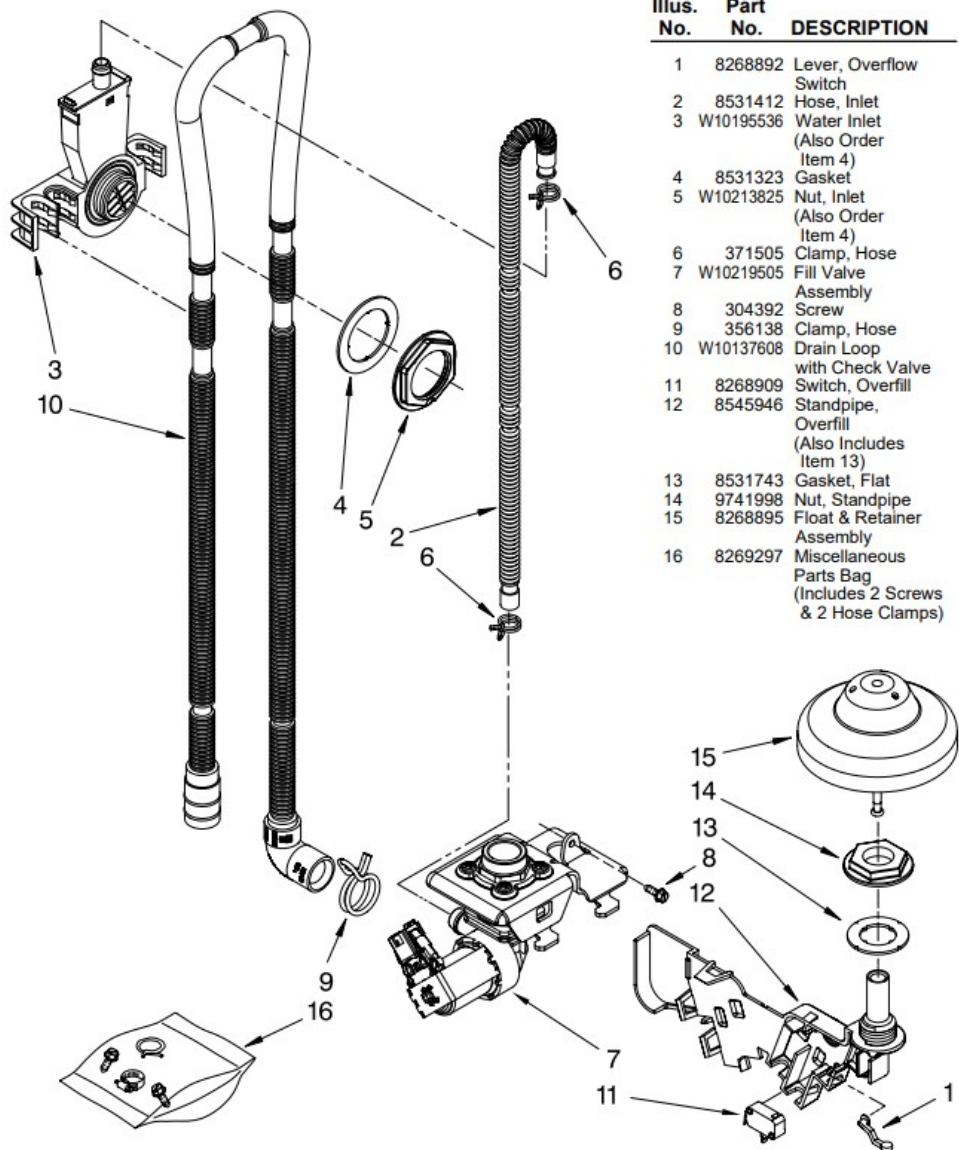

FILL, DRAIN AND OVERFILL PARTS

For Models: MDB7609AWB1, MDB7609AWW1, MDB7609AWS1
(Black) (White) (Stainless/Black)

Illus. No.	Part No.	DESCRIPTION
1	8268892	Lever, Overflow Switch
2	8531412	Hose, Inlet
3	W10195536	Water Inlet (Also Order Item 4)
4	8531323	Gasket
5	W10213825	Nut, Inlet (Also Order Item 4)
6	371505	Clamp, Hose
7	W10219505	Fill Valve Assembly
8	304392	Screw
9	356138	Clamp, Hose
10	W10137608	Drain Loop with Check Valve
11	8268909	Switch, Overflow
12	8545946	Standpipe, Overflow (Also Includes Item 13)
13	8531743	Gasket, Flat
14	9741998	Nut, Standpipe
15	8268895	Float & Retainer Assembly
16	8269297	Miscellaneous Parts Bag (Includes 2 Screws & 2 Hose Clamps)