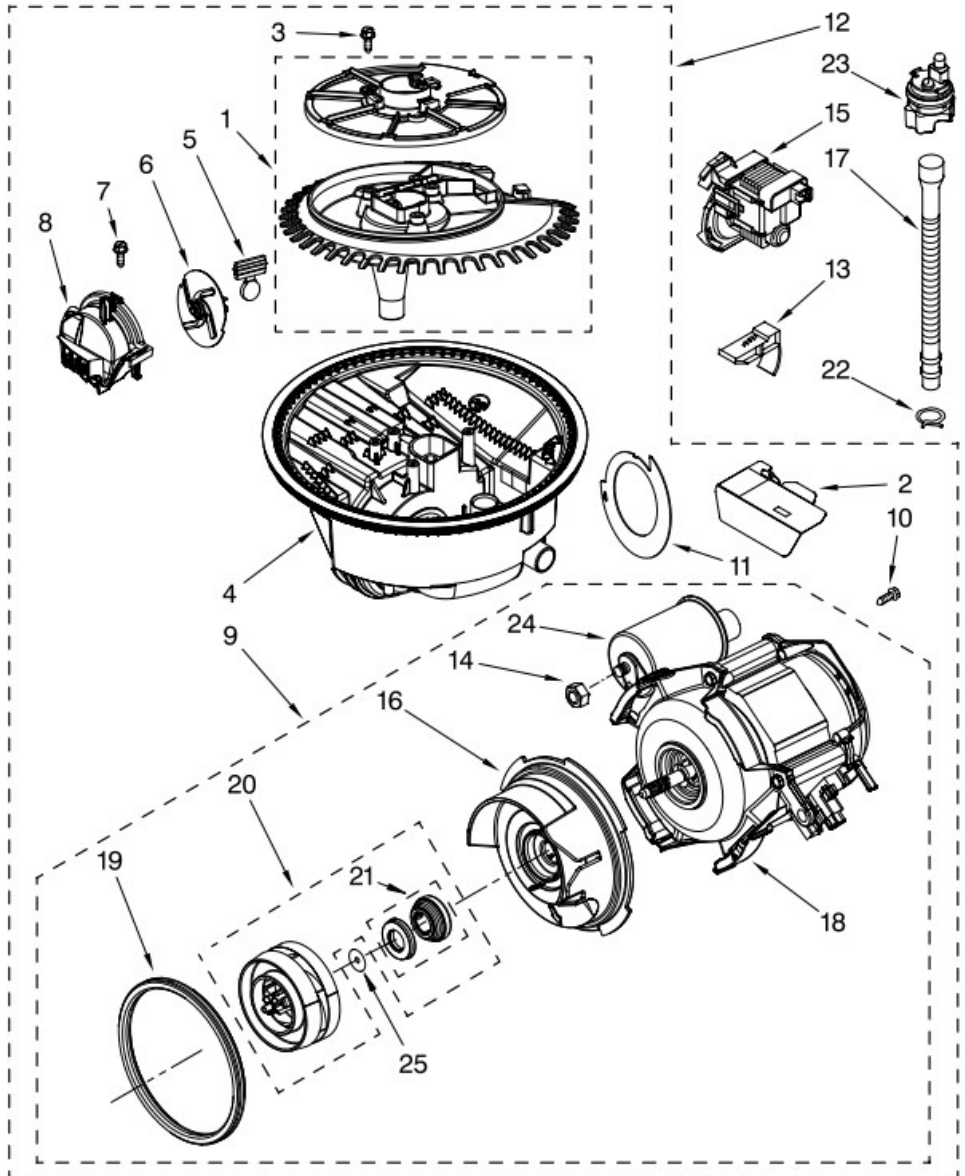

Distribuidor Autorizado

SurteRápido.com

Venta de Refacciones
Electrodomesticas

Lavavajillas Maytag MDB7609AWS

PUMP AND MOTOR PARTS

For Models: MDB7609AWB1, MDB7609AWW1, MDB7609AWS1
(Black) (White) (Stainless/Black)