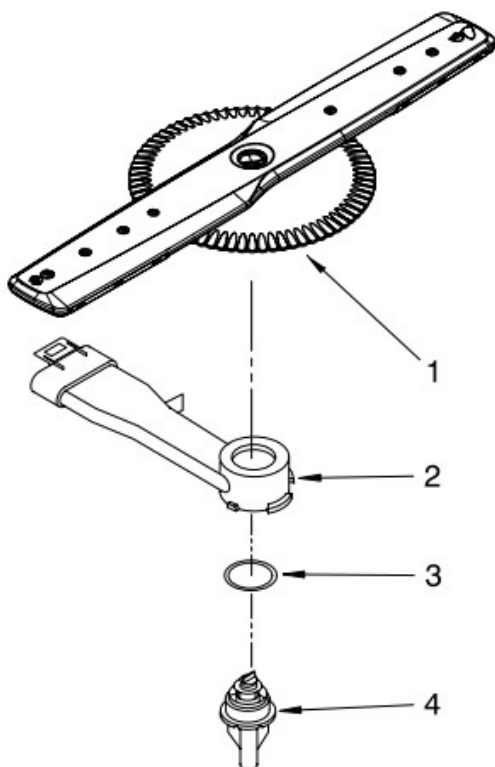

LOWER WASHARM PARTS

For Models: MDB7609AWB1, MDB7609AWW1, MDB7609AWS1
(Black) (White) (Stainless/Black)

Illus. No.	Part No.	DESCRIPTION
1	W10240183	Wash Arm Assembly
2	8268343	Cap, Internal Rear Feed
3	8268340	Seal, Sprayarm
4	W10077898	Support, Lower Sprayarm