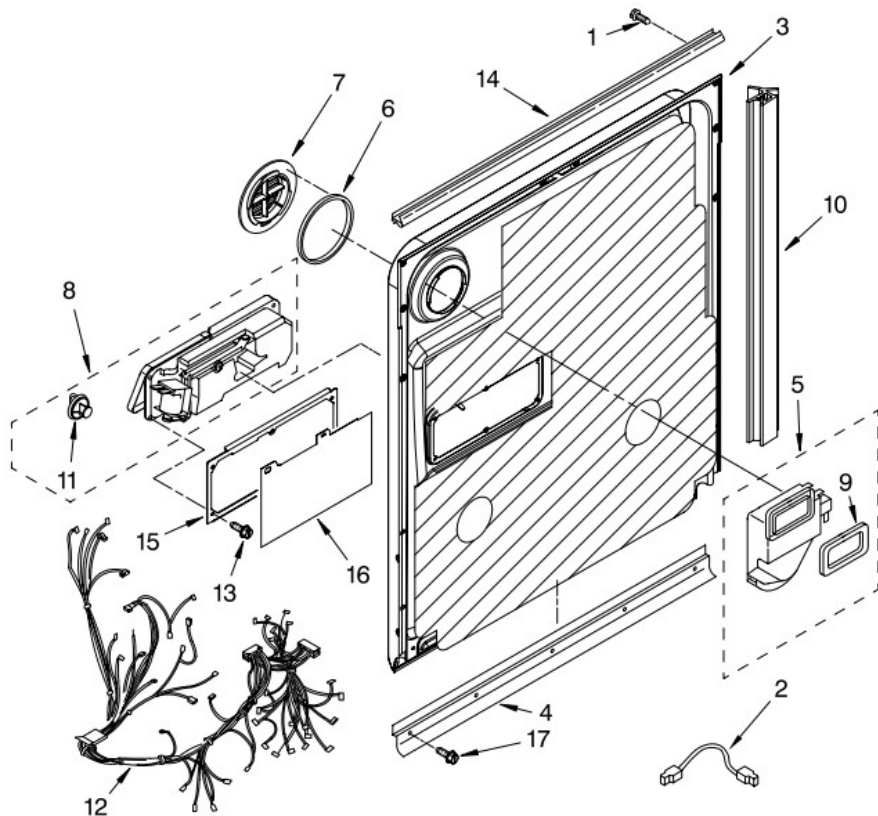

Distribuidor Autorizado

SurteRápido.com

Venta de Refacciones
Electrodomesticas

Lavavajillas Maytag MDB7609AWS

DOOR AND LATCH PARTS

For Models: MDB7609AWB1, MDB7609AWW1, MDB7609AWS1
(Black) (White) (Stainless/Black)

Illus. No.	Part No.	DESCRIPTION

1	3369051	Screw, Door
2	8545608	Harness, Vent Motor
3	W10056249	Inner Door Mastic Assembly
4	8268937	Inlet, Air
5	W10164259	Vent Assembly
6	8269259	Gasket, Vent

Illus. No.	Part No.	DESCRIPTION

Illus. No.	Part No.	DESCRIPTION

13	W10177098	Screw
14	8535660	Seal, Console/door
15	8535637	Bracket, Dispenser
16	8531865	Shield, Dispenser
17	8281217	Screw