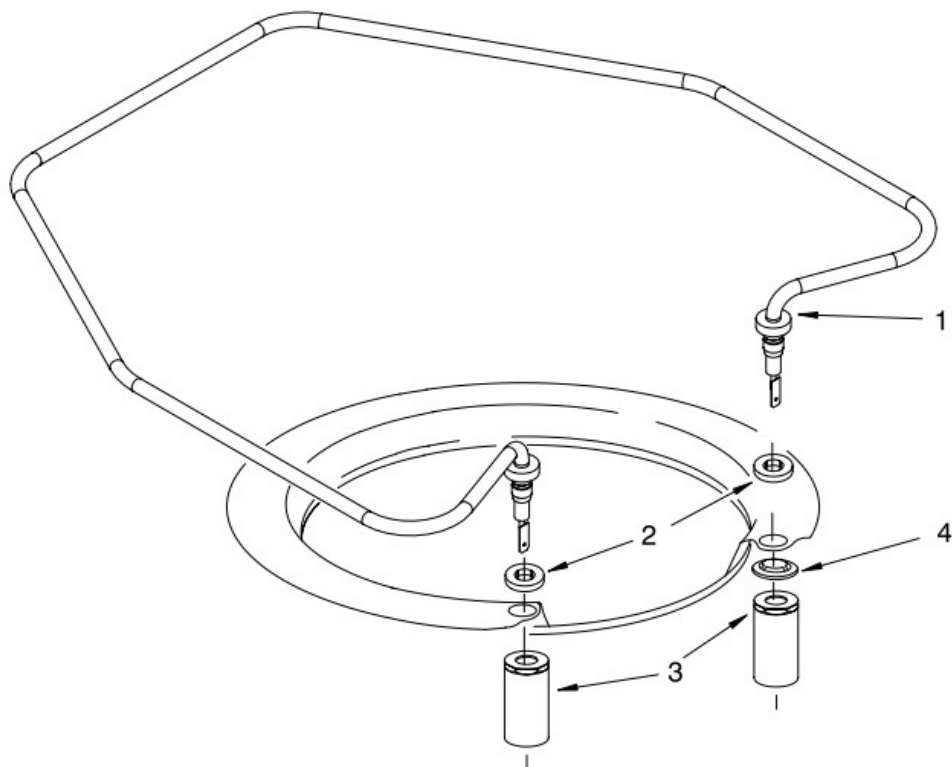

HEATER PARTS

For Models: MDB7609AWB1, MDB7609AWW1, MDB7609AWS1
(Black) (White) (Stainless/Black)

Illus. No.	Part No.	DESCRIPTION
1	W10082892	Heater Element Assembly (Also Includes Item 2)
2	717273	Washer, Heater Element
3	8268548	Nut, Heater Element
4	3400931	Speed Nut

NOTE: If heater element is removed, it must be replaced.