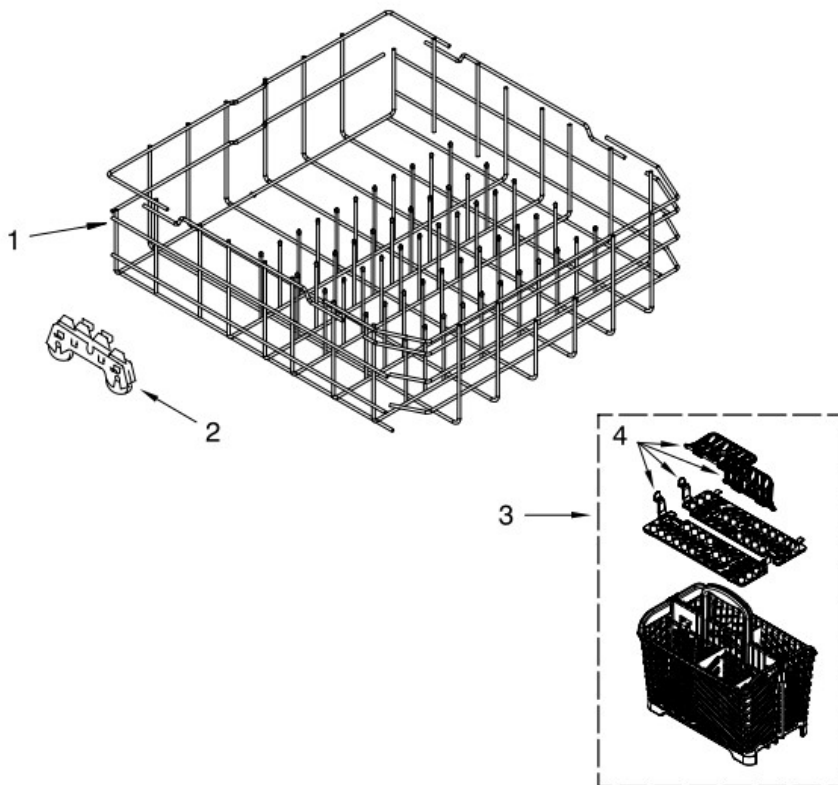

## UPPER RACK AND TRACK PARTS

For Models: MDB7609AWB1, MDB7609AWW1, MDB7609AWS1  
 (Black) (White) (Stainless/Black)

Illus. No.	Part No.	DESCRIPTION
------------	----------	-------------

1	W10240108	Dishrack, Upper
2	8565925	Stop, Track Non-Removable
3	W10194028	Wheel
4	3385089	Track, Rack
5	W10199682	Stop, Track Removable
6	6-918303	Clip, Wheel Mounting

## LOWER RACK PARTS

For Models: MDB7609AWB1, MDB7609AWW1, MDB7609AWS1  
 (Black) (White) (Stainless/Black)

Illus. No.	Part No.	DESCRIPTION
1	W10199774	Lower Rack Assembly
2	W10261335	Wheel & Transport Assembly
3	W10199701	Silverware, Basket Assembly (Includes Item 8)
4	W10199681	Lid, Silverware Basket