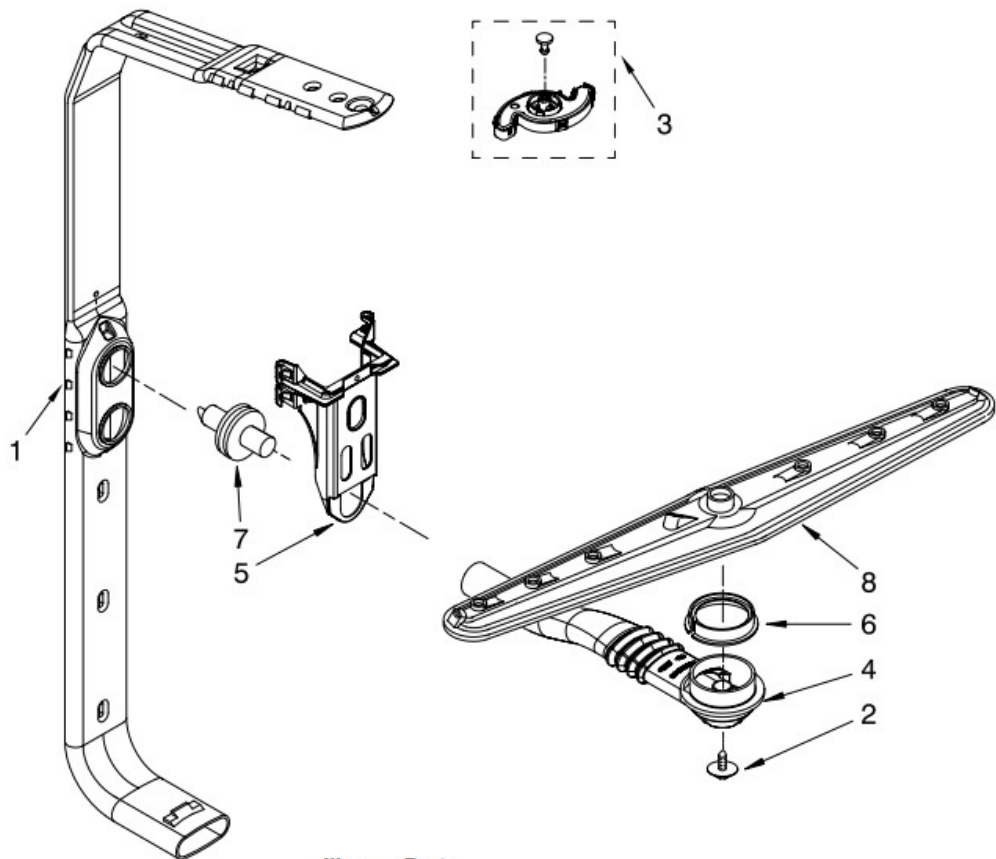

UPPER WASH AND RINSE PARTS

For Models: MDB7609AWB1, MDB7609AWW1, MDB7609AWS1
(Black) (White) (Stainless/Black)

Illus. No.	Part No.	DESCRIPTION

1	8559850	Feed Tube Silverware Zone (Also Includes Item 3 & 11)
2	8533889	Screw
3	8557720	Spinner, 3rd Level Wash
4	W10199649	Manifold
5	W10199648	Hanger
6	8268433	Seal, Sprayarm
7	W10082831	Nozzle-Feed
8	W10082841	Sprayarm