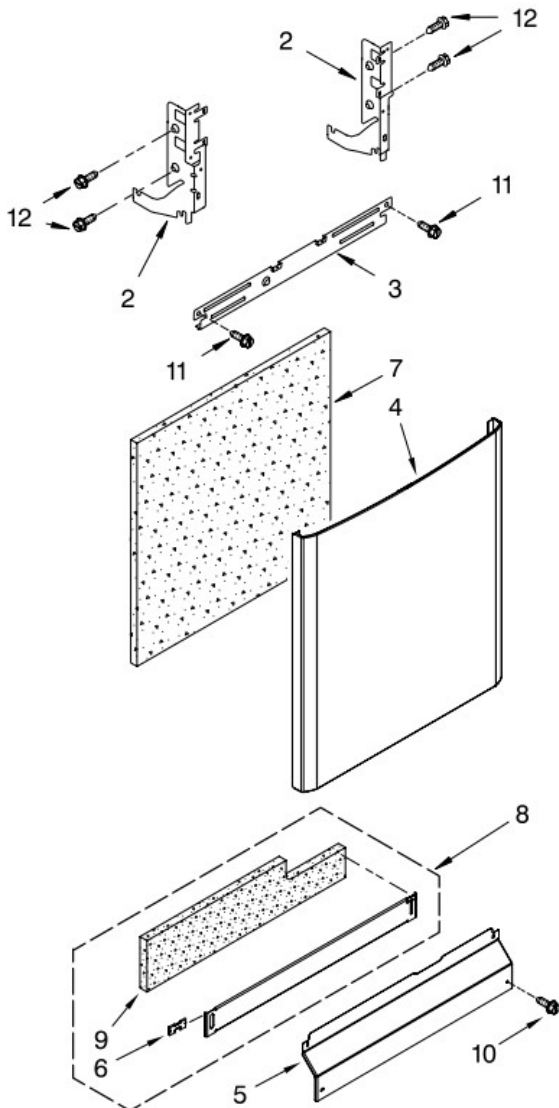

## DOOR AND PANEL PARTS

For Models: MDB7609AWB1, MDB7609AWW1, MDB7609AWS1  
(Black) (White) (Stainless/Black)

UNDERCOUNTER  
DISHWASHER

Illus. No.	Part No.	DESCRIPTION
1	W10199707	Literature Parts
	W10255026	Instructions, Installation
	W10199658	Energy Guide
	W10199659	Guide, Use & Care English/French
	W10199659	Guide, Use & Care Spanish
	W10142800	Tech Sheet
2		Arm, Hinge
	8534854	Left
	8534853	Right
3	8268983	Stiffener, Door Panel Front
4		Door Panel Front
	W10199758	Black
	W10199759	White
	W10199761	Stainless
5		Access Panel
	8573255	Black
	8573256	White
6	8269016	Clip, Grounding
7	W10073520	Insulation, Door
8		Toe Panel (Includes Item 9)
	W10205336	Black
	W10205337	White
9	W10073540	Insulation, Toe Panel
10		Screw
	302868	Black
	3400836	White
11	304392	Screw
12	3400071	Screw