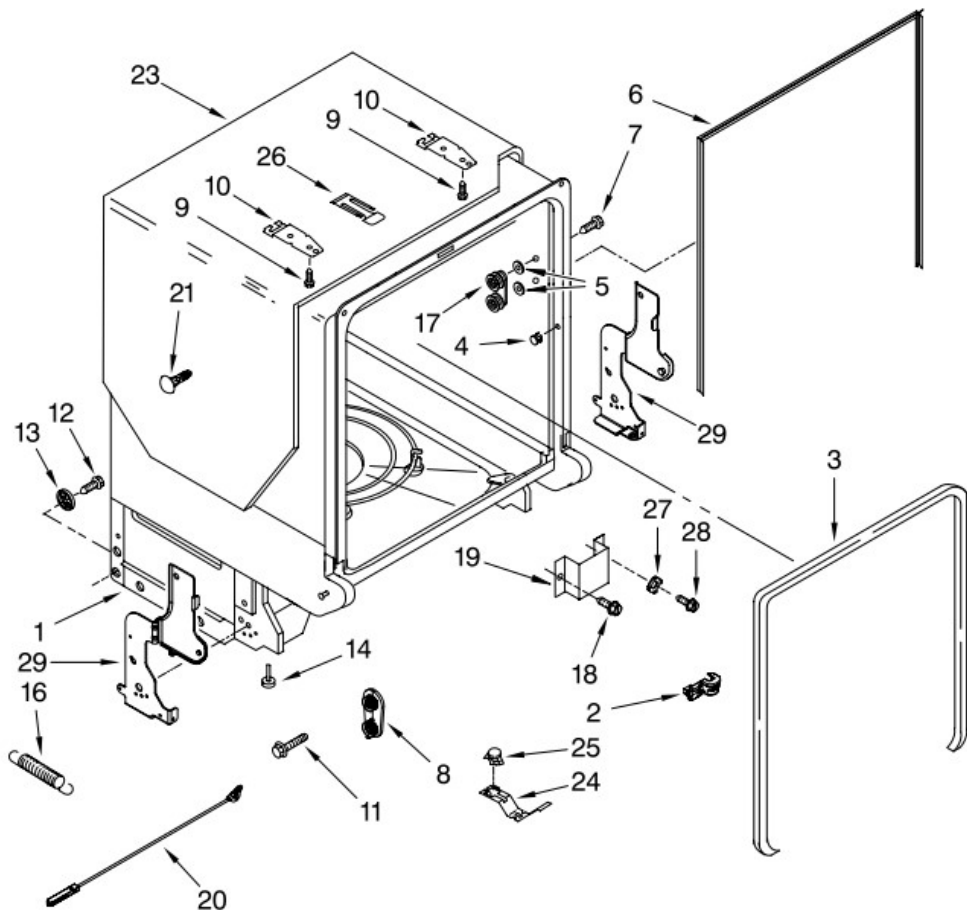

TUB AND FRAME PARTS

For Models: MDB7609AWB1, MDB7609AWW1, MDB7609AWS1
(Black) (White) (Stainless/Black)