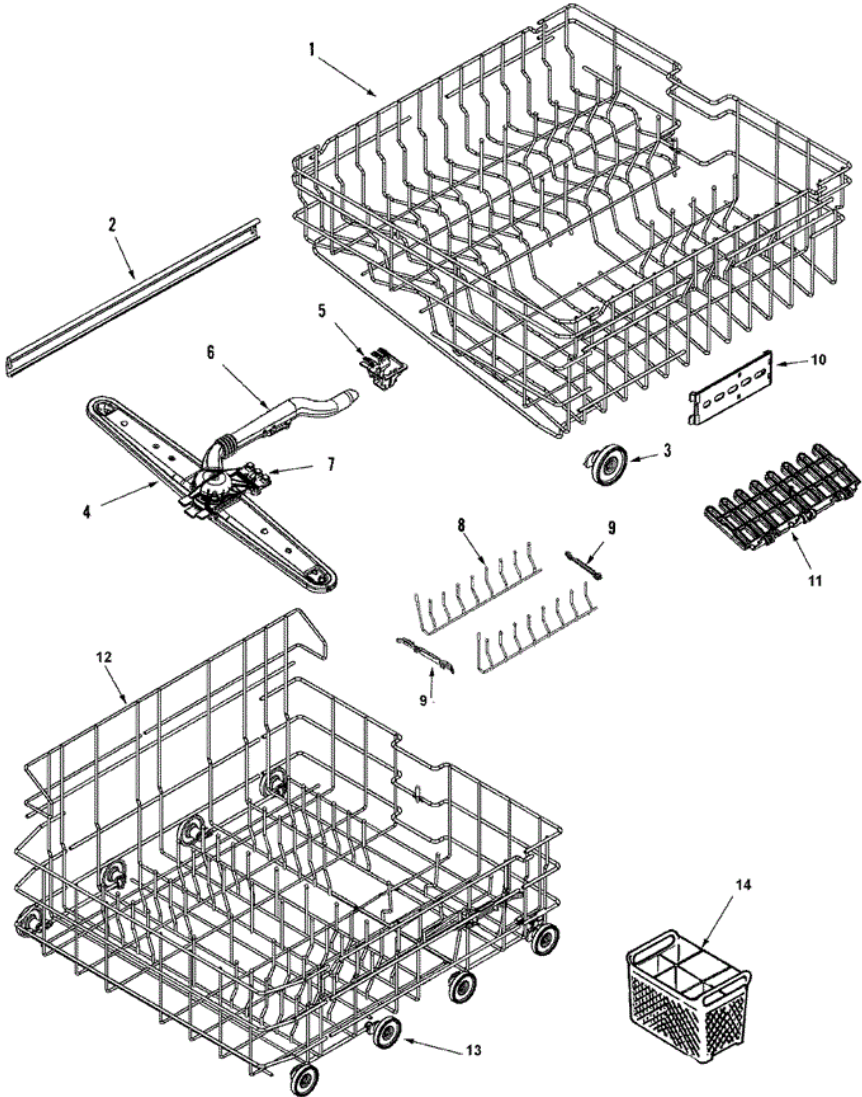

MDB7751AWS RAIL & RACK