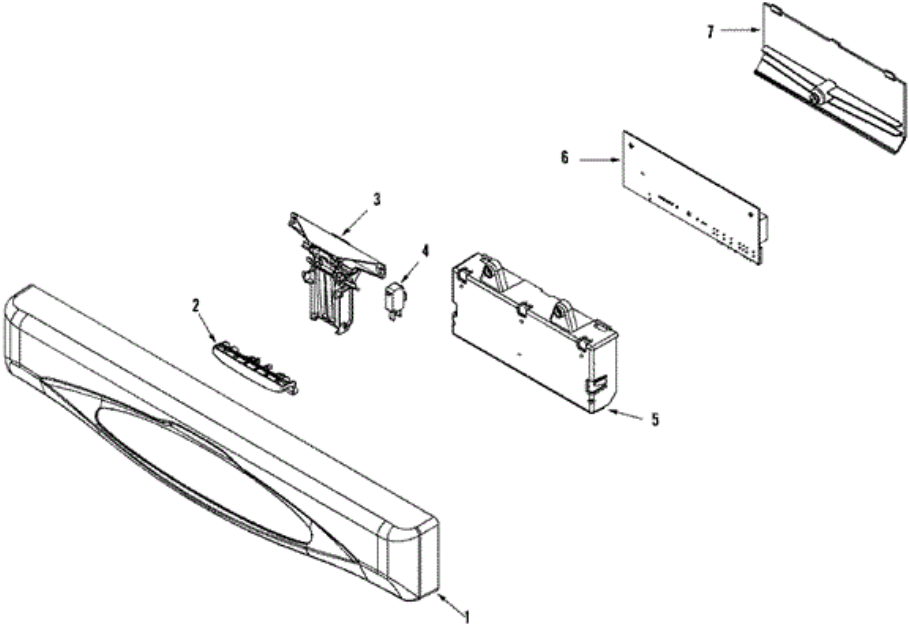

## MDB7751AWS CONTROL PANEL

1	912615	10	SCREW, NO.8X1/2 HEX WASHER HEAD
1	99003388	10	PANEL, CONTROL (BLK)
2	99002577	10	HANDLE, LATCH (BLK)
3	99003347	10	LATCH, ASSEMBLY
4	99002751	10	SWITCH, DOOR
5	912615	10	SCREW, NO.8X1/2 HEX WASHER HEAD
5	99002576	10	HOUSING, BOARD (BASE)
6	99003466	10	BOARD, CONTROL
6	99003617	33	BOARD- CON
6	W10169343	36	BOARD, CONTROL
7	912615	10	SCREW, NO.8X1/2 HEX WASHER HEAD
7	99002575	10	HOUSING, BOARD (TOP)
8	99003308	10	HARNESS, WIRE