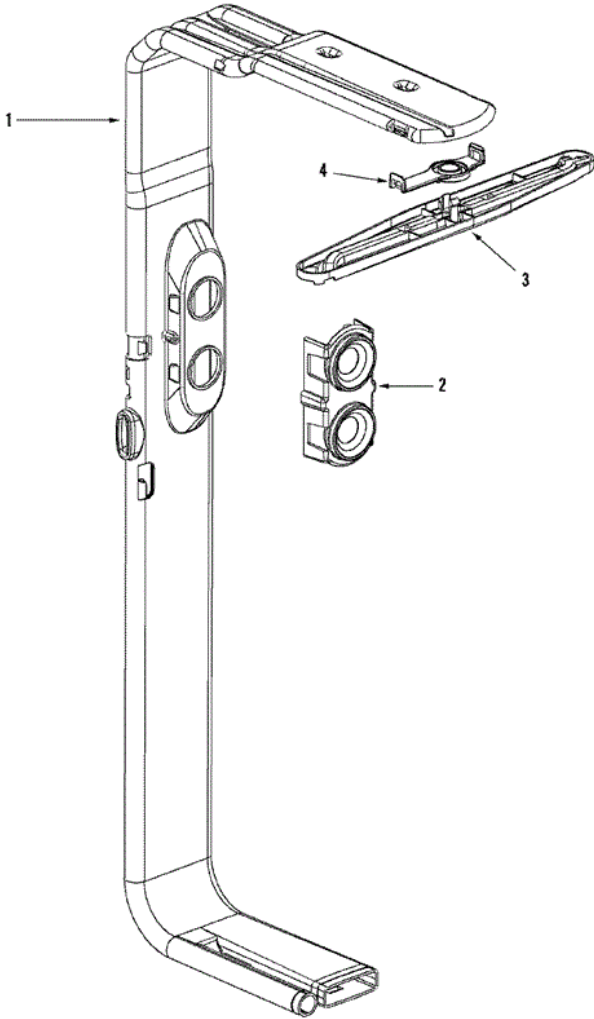

21	99002635	10	LEG, LEVELING
22	99002601	10	SCREW 10-32X.400 (T-20 HEAD)
22	99002927	10	SUPPORT, HINGE (RT)
22	99002928	10	SUPPORT, HINGE (LT)
23	99003150	10	BACKER, HINGE SEAL (RT)
23	99003151	10	BACKER, HINGE SEAL (LT)
24	99002601	10	SCREW 10-32X.400 (T-20 HEAD)
24	99002637	10	BRACKET, JUNCTION BOX SUPPORT
25	912365	10	SCREW
25	99002638	10	COVER, JUNCTION BOX
26	99003079	10	COVER, SWITCH
27	99002631	10	SWITCH, FLOAT
28	99003031	10	HOLDER, FLOAT SWITCH
29	99003040	10	SEAL, STANDPIPE
30	99003037	10	STANDPIPE, FLOAT
31	99002630	10	FLOAT
32	99002633	10	THERMOSTAT, LIMITING
33	99001008	10	CLIP, THERMOSTAT
34	99003041	10	TRIM, TUB EDGE (BTM)
35	99002971	10	HEATER (W/GASKET)
35	99002973	10	GASKET, HEATER
36	99003033	10	NUT, HEATER
37	99002692	10	SCREW, TRIM MOUNTING
37	99003034	10	STRIP, TRIM (LT)
38	99003036	10	STRIP, TRIM (TOP)
39	99003035	10	STRIP, TRIM (RT)
40	99002701	10	GAP SEAL, TOE KICK (BLK)

MDB7751AWS WATER DISTRIBUTION