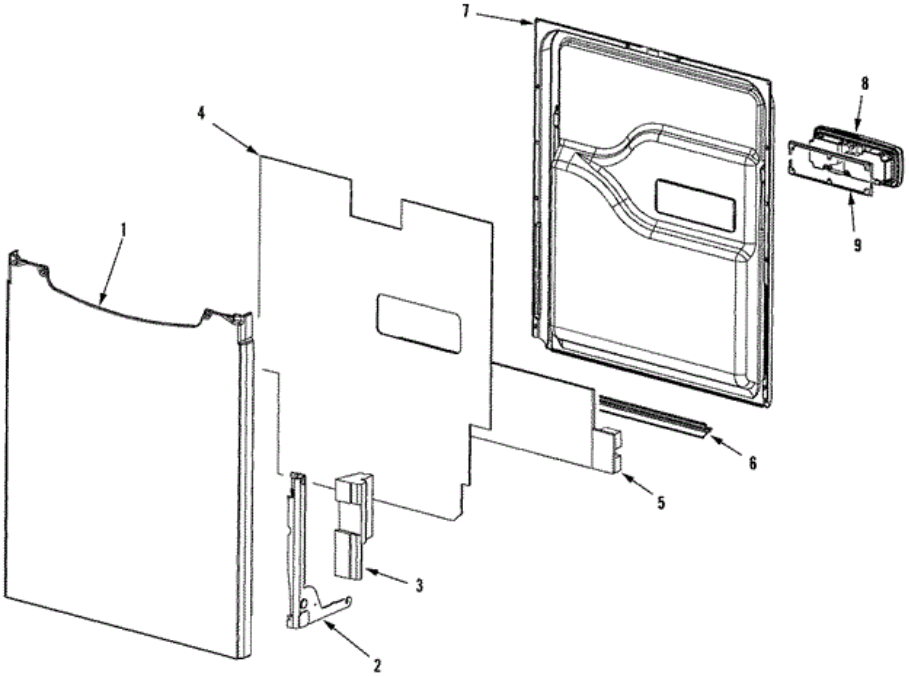

MDB7751AWS DOOR