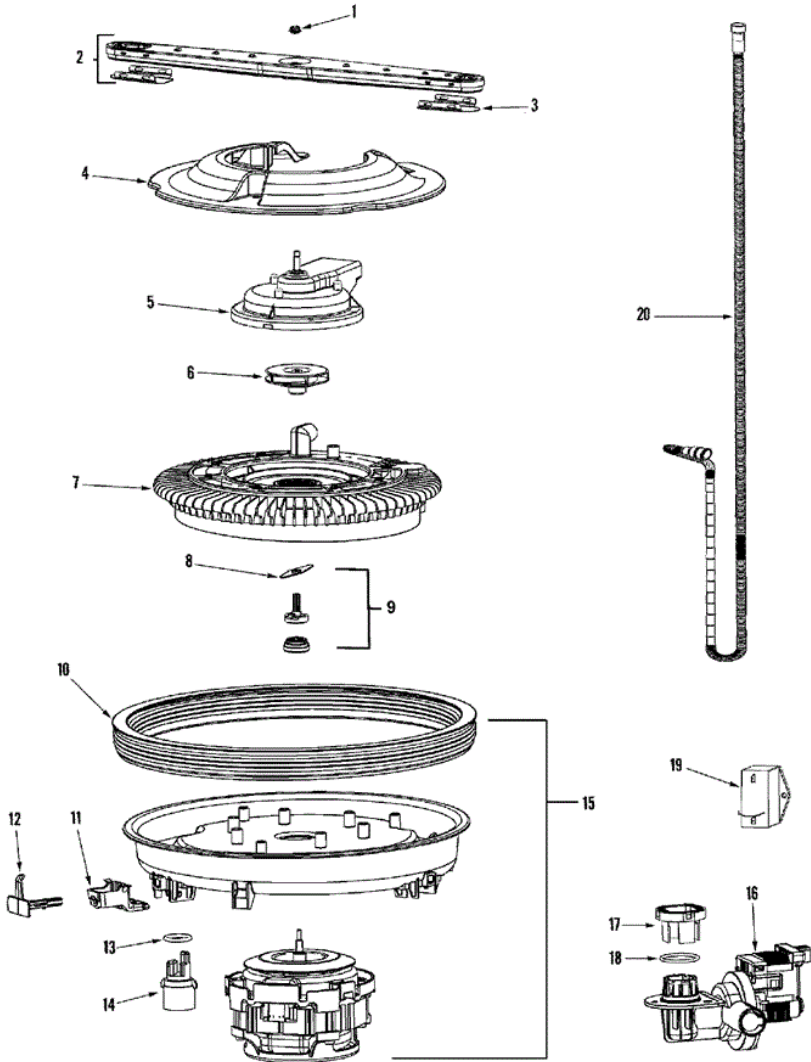

MDB7751AWS PUMP & MOTOR