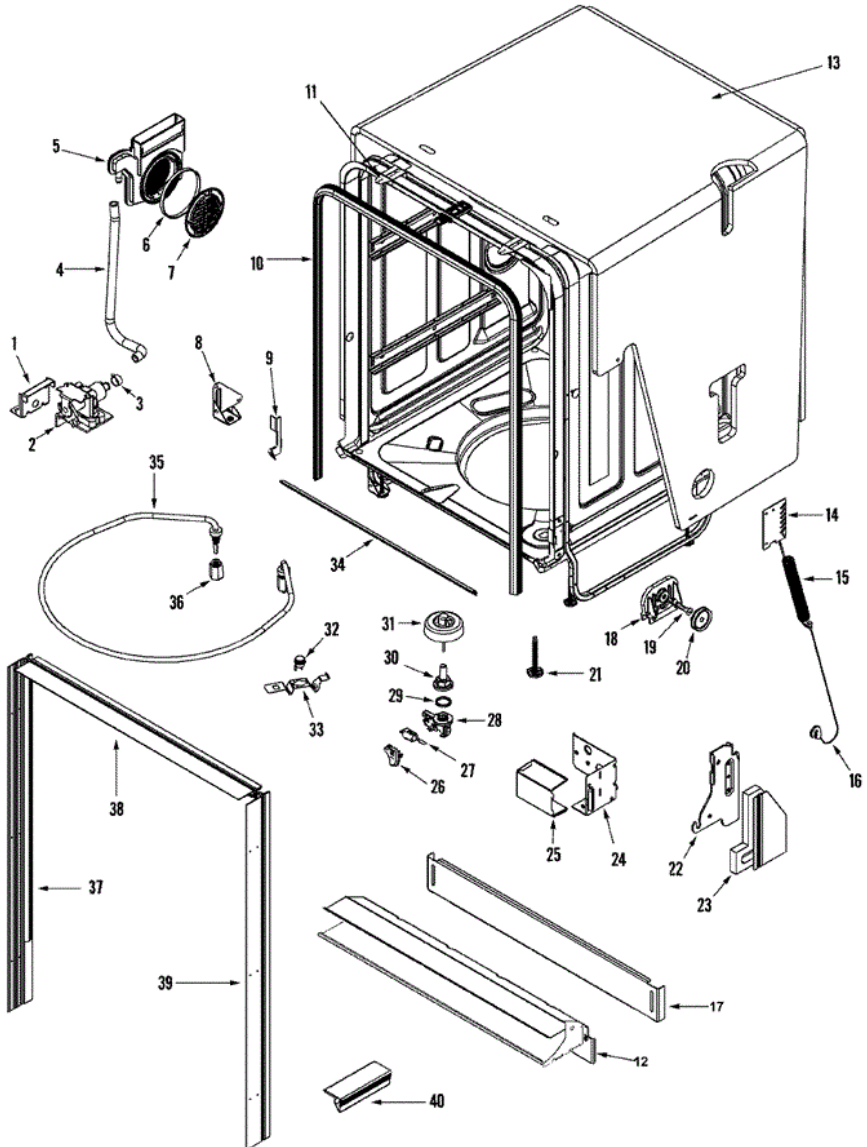

Distribuidor Autorizado

SurteRápido.com

Venta de Refacciones
Electrodomesticas

MDB7751AWS TUB