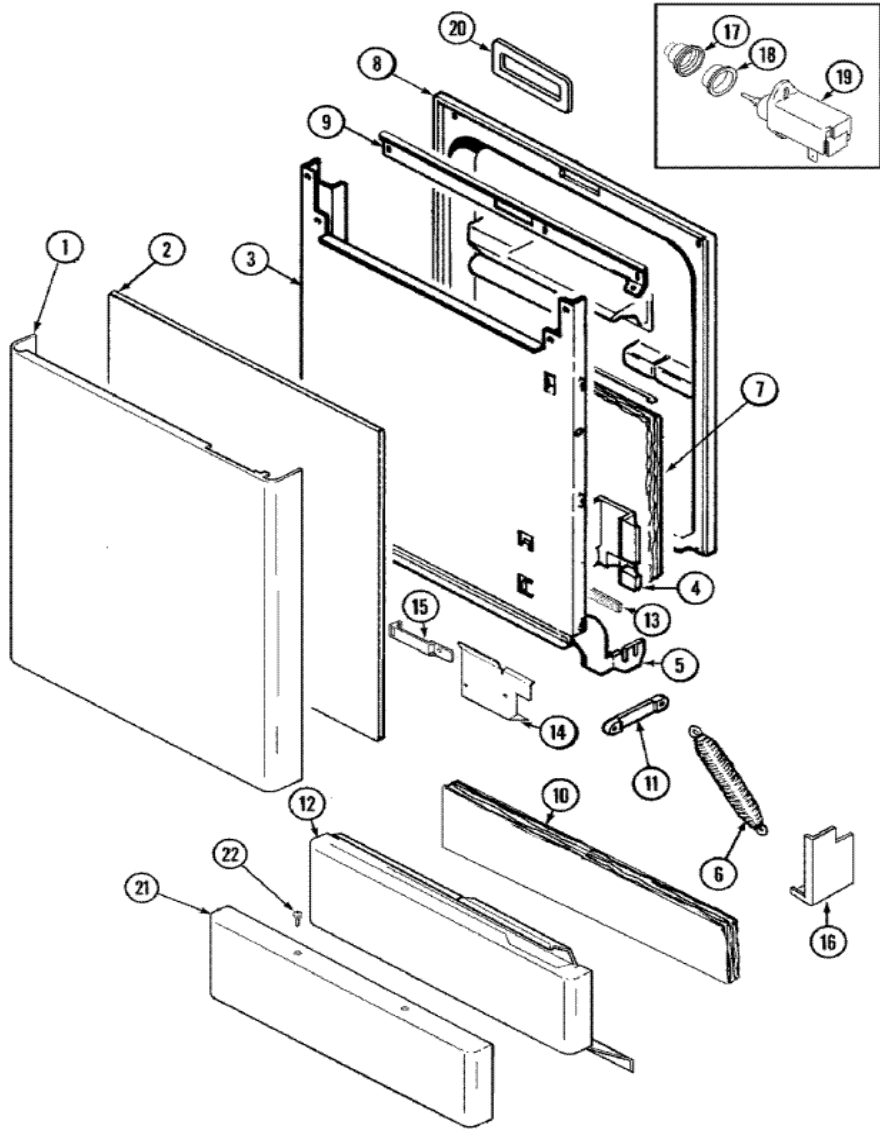

MDB9100AWA TABLERO

MDB9100AWA TABLERO

1	912615	SCREW, No.8X1/2 HEX WASHER HEAD (S/P)
2	99002825	PCB ASSEMBLY (12-BUTTON) (S/P)
2	912615	SCREW, No.8X1/2 HEX WASHER HEAD (S/P)
2	99002268	BARRIER, MOISTURE (S/P)
3	99002240	HOLDER, SWITCH (S/P)
3	912615	SCREW, No.8X1/2 HEX WASHER HEAD (S/P)
4	99002080	BARRIER, CONTROL PANEL (S/P)
5	99002207	SWITCH, DOOR (S/P)
6	99001402	FOAM, LATCH HANDLE (S/P)
6	99001401	PAD, LATCH (S/P)
7	99001420	LINER, HANDLE HOLE (S/P)
8	99002009	INSERT, VENT LINER (S/P)
9	99002237	HARNESS, WIRE (S/P)
9	99002264	HARNESS, WIRE (S/P)
9	99002104	WIRE, JUMPER (MOTOR) (S/P)
9	99002486	HARNESS, WIRE (S/P)

MDB9100AWA PUERTA

MDB9100AWA PUERTA

2	99001415	FILLER, FRONT PANEL (S/P)
3	99001688	GROUND WIRE, REINFORCEMENT (S/P)
3	99002570	DOOR, OUTER (S/P)
4	912615	SCREW, No.8X1/2 HEX WASHER HEAD (S/P)
4	Y912666	RETAINER, WIRE (S/P)
4	99002362	SPACER, FOAM (S/P)
5	99001075	SCREW (S/P)
5	99001898	HINGE (LT) (S/P)
5	99001899	HINGE (RT) (S/P)
6	99002469	SPRING, DOOR (S/P)
7	99002411	INSULATION, DOOR (S/P)
8	Y912620	SCREW (S/P)
8	99002547	DAMPER, SOUND (BTM) (S/P)
8	99003680	DOOR, INNER (W/VENT ASSY) (S/P)
8	99002383	DOOR, INNER (S/P)
9	Y912668	BAR, REINFORCEMENT (S/P)
10	99002413	INSULATION, ACCESS PANEL (S/P)
10	99002548	DAMPER, ACCESS PANEL (S/P)
11	912653	LINK, DOOR SPRING (S/P)
12	99001205	SEAL, ACCESS PANEL (S/P)
13	903233	FOAM STRIP, INSULATION (S/P)
14	912366	SCREW (S/P)
14	3347868	STRAP, CABLE (S/P)
16	912366	SCREW (S/P)
16	Y912809	SHIELD, ACCESS PANEL (RT) (S/P)
16	Y912810	SHIELD, ACCESS PANEL (LT) (S/P)
17	99001805	GROMMET, VENT (S/P)
18	99001806	RETAINER, GROMMET (S/P)
19	99001807	MOTOR, WAX (S/P)
20	99001783	SEAL, VENT BACK (S/P)