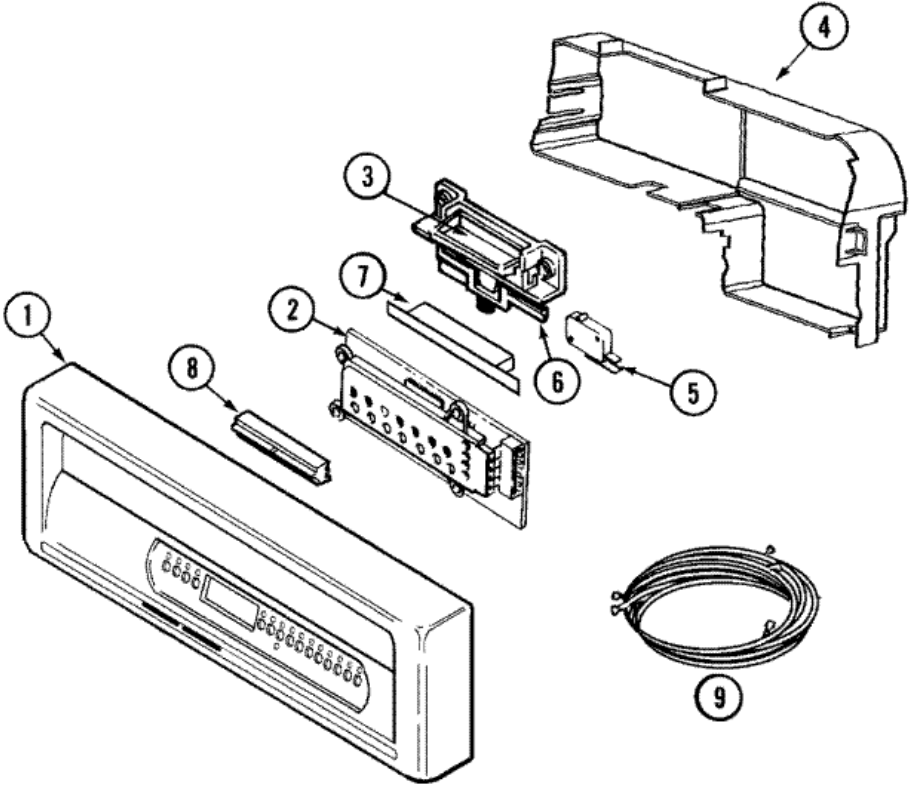

MDB9100AWA TABLERO

MDB9100AWA TABLERO

1	912615	SCREW, No.8X1/2 HEX WASHER HEAD (S/P)
2	99002825	PCB ASSEMBLY (12-BUTTON) (S/P)
2	912615	SCREW, No.8X1/2 HEX WASHER HEAD (S/P)
2	99002268	BARRIER, MOISTURE (S/P)
3	99002240	HOLDER, SWITCH (S/P)
3	912615	SCREW, No.8X1/2 HEX WASHER HEAD (S/P)
4	99002080	BARRIER, CONTROL PANEL (S/P)
5	99002207	SWITCH, DOOR (S/P)
6	99001402	FOAM, LATCH HANDLE (S/P)
6	99001401	PAD, LATCH (S/P)
7	99001420	LINER, HANDLE HOLE (S/P)
8	99002009	INSERT, VENT LINER (S/P)
9	99002237	HARNESS, WIRE (S/P)
9	99002264	HARNESS, WIRE (S/P)
9	99002104	WIRE, JUMPER (MOTOR) (S/P)
9	99002486	HARNESS, WIRE (S/P)

MDB9100AWA PUERTA

MDB9100AWA PUERTA

2	99001415	FILLER, FRONT PANEL (S/P)
3	99001688	GROUND WIRE, REINFORCEMENT (S/P)
3	99002570	DOOR, OUTER (S/P)
4	912615	SCREW, No.8X1/2 HEX WASHER HEAD (S/P)
4	Y912666	RETAINER, WIRE (S/P)
4	99002362	SPACER, FOAM (S/P)
5	99001075	SCREW (S/P)
5	99001898	HINGE (LT) (S/P)
5	99001899	HINGE (RT) (S/P)
6	99002469	SPRING, DOOR (S/P)
7	99002411	INSULATION, DOOR (S/P)
8	Y912620	SCREW (S/P)
8	99002547	DAMPER, SOUND (BTM) (S/P)
8	99003680	DOOR, INNER (W/VENT ASSY) (S/P)
8	99002383	DOOR, INNER (S/P)
9	Y912668	BAR, REINFORCEMENT (S/P)
10	99002413	INSULATION, ACCESS PANEL (S/P)
10	99002548	DAMPER, ACCESS PANEL (S/P)
11	912653	LINK, DOOR SPRING (S/P)
12	99001205	SEAL, ACCESS PANEL (S/P)
13	903233	FOAM STRIP, INSULATION (S/P)
14	912366	SCREW (S/P)
14	3347868	STRAP, CABLE (S/P)
16	912366	SCREW (S/P)
16	Y912809	SHIELD, ACCESS PANEL (RT) (S/P)
16	Y912810	SHIELD, ACCESS PANEL (LT) (S/P)
17	99001805	GROMMET, VENT (S/P)
18	99001806	RETAINER, GROMMET (S/P)
19	99001807	MOTOR, WAX (S/P)
20	99001783	SEAL, VENT BACK (S/P)