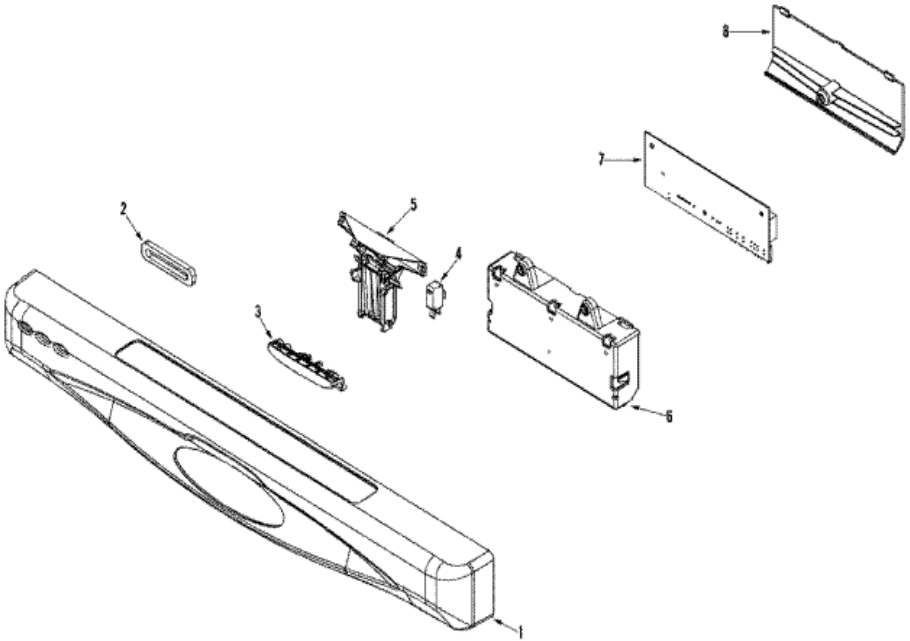

## MDB9600AWW CONTROL PANEL

1	912615	SCREW, No.8X1/2 HEX WASHER HEAD (S/P)
1	99002796	PANEL, CONTROL (WHT) (S/P)
2	99003222	VENT SEAL, CONTROL PANEL (S/P)
3	99002579	HANDLE, LATCH (WHT) (S/P)
4	99002751	SWITCH, DOOR (S/P)
5	99003347	LATCH ASSEMBLY
6	99002576	HOUSING, BOARD (BASE) (S/P)
6	912615	SCREW, No.8X1/2 HEX WASHER HEAD (S/P)
7	99003161	BOARD, CONTROL (S/P)
7	12002710	BOARD, CONTROL (S/P)
7	99003161	BOARD, CONTROL (S/P)
8	912615	SCREW, No.8X1/2 HEX WASHER HEAD (S/P)
8	99002575	HOUSING, BOARD (TOP) (S/P)
9	99002986	WIRE HARNESS, MICROPROCESSOR (S/P)
9	99002845	WIRE HARNESS, MICROPROCESSOR (S/P)
9	99002581	<b>DESCONTINUADO</b>