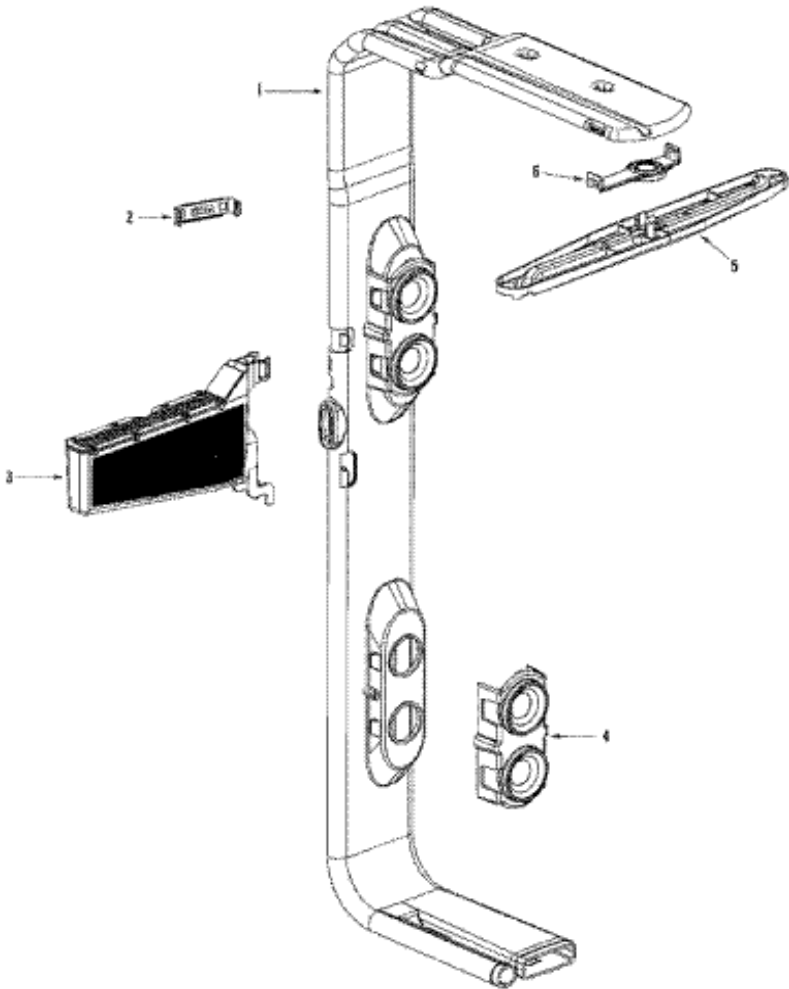

19	99002635	LEG, LEVELING (S/P)
20	99002638	COVER, JUNCTION BOX (S/P)
20	912365	SCREW (S/P)
21	99003080	FLOAT (S/P)
22	99002631	SWITCH, FLOAT (S/P)
23	99002943	PLATE, SWITCH MOUNTING (S/P)
23	99002749	SCREW, STEEL HEX HD PLASITE (S/P)
24	99002749	SCREW, STEEL HEX HD PLASITE (S/P)
24	99002862	SHIELD, TUB (S/P)
24	99002855	CLAMP, HARNESS (S/P)
24	99002858	CLIP, TINNERMAN (S/P)
25	99002634	CLIP, THERMOSTAT (S/P)
26	99002633	THERMOSTAT, LIMITING (S/P)
27	99002601	SCREW 10-32X.400 (T-20 HEAD) (S/P)
27	99002636	BRACKET, SUPPORT (LT) (S/P)
28	99002971	HEATER (S/P)
28	99002971	HEATER (W/GASKET) (S/P)
28	99002973	GASKET, HEATER (S/P)
29	99002626	BRACKET, HEATER SUPPORT (S/P)
30	99003771	NUT, HEATER (S/P)
30	Y913079	O-RING, HEATER (S/P)
30	99002627	NUT, HEATER (S/P)
31	99003306	STRIP, TRIM/MOUNTING (LT) (S/P)
31	99002692	SCREW, TRIM MOUNTING (S/P)
32	99002723	STRIP, TRIM/MOUNTING (TOP) (S/P)
33	99003307	STRIP, TRIM/MOUNTING (RT) (S/P)
33	99002692	SCREW, TRIM MOUNTING (S/P)
34	99002702	GAP SEAL, TOE KICK (BSQ) (S/P)
35	99002860	SUPPORT, FRONT (W/SEALS)(WHT) (S/P)
35	99001194	SCREW, ACCESS PANEL (S/P)
36	99001194	SCREW, ACCESS PANEL (S/P)
36	99002766	PANEL, TOE (W/DAMPER-WHT) (S/P)
36	99002698	SOUND SEAL, TOE PANEL (WHT) (S/P)
37	99002640	FASTENER, INSULATION (S/P)
37	99002695	INSULATION, TUB (S/P)

**MDB960AWW WATER DISTRIBUTION
ASSEMBLY**