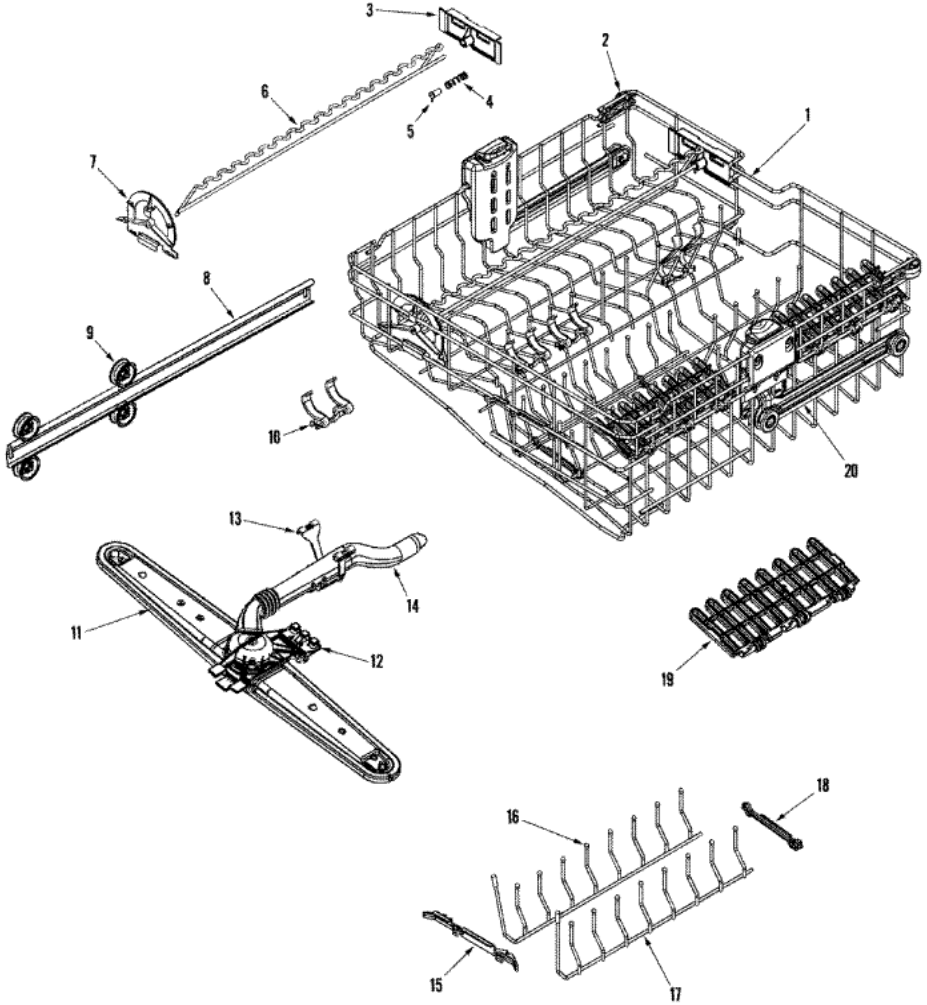

Distribuidor Autorizado

SurteRápido.com

Venta de Refacciones
Electrodomesticas

MDB9600AWW TRACK & RACK ASSEMBLY