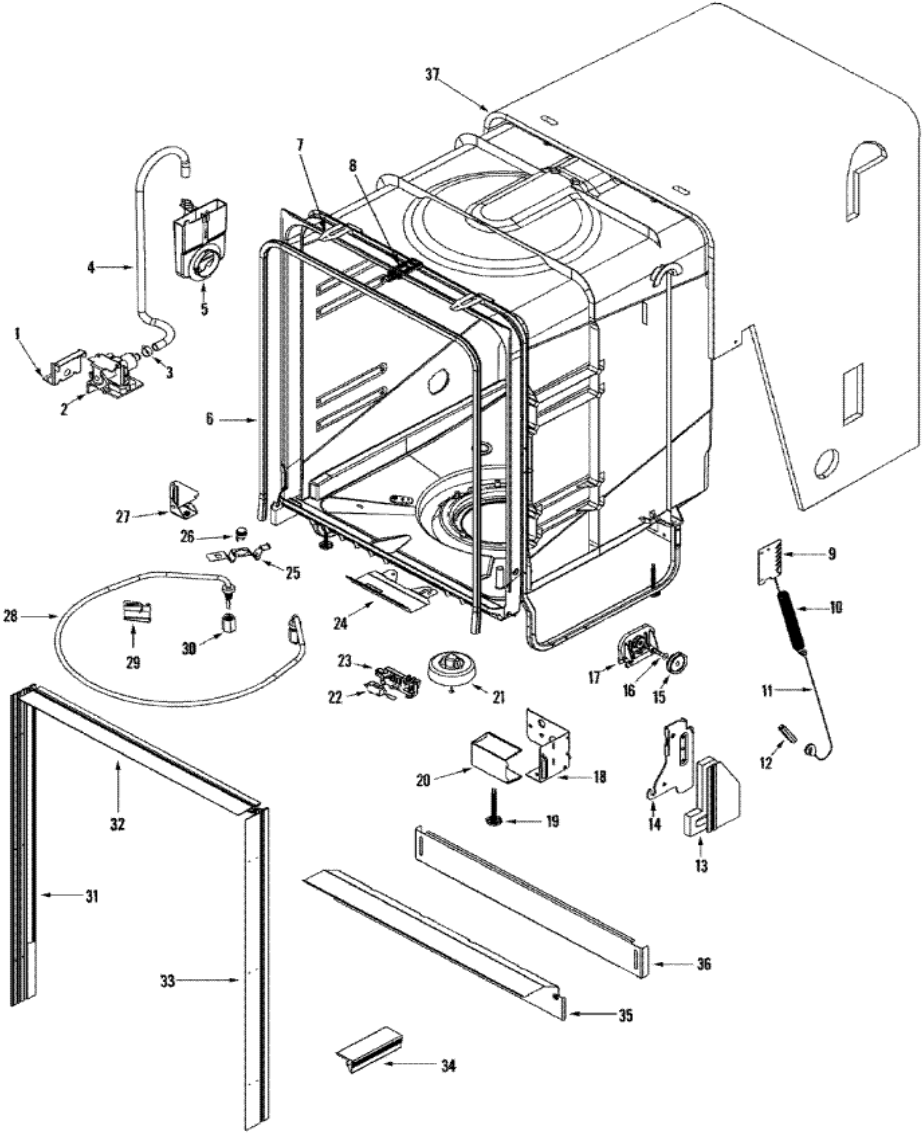

MDB9600AWW TUB