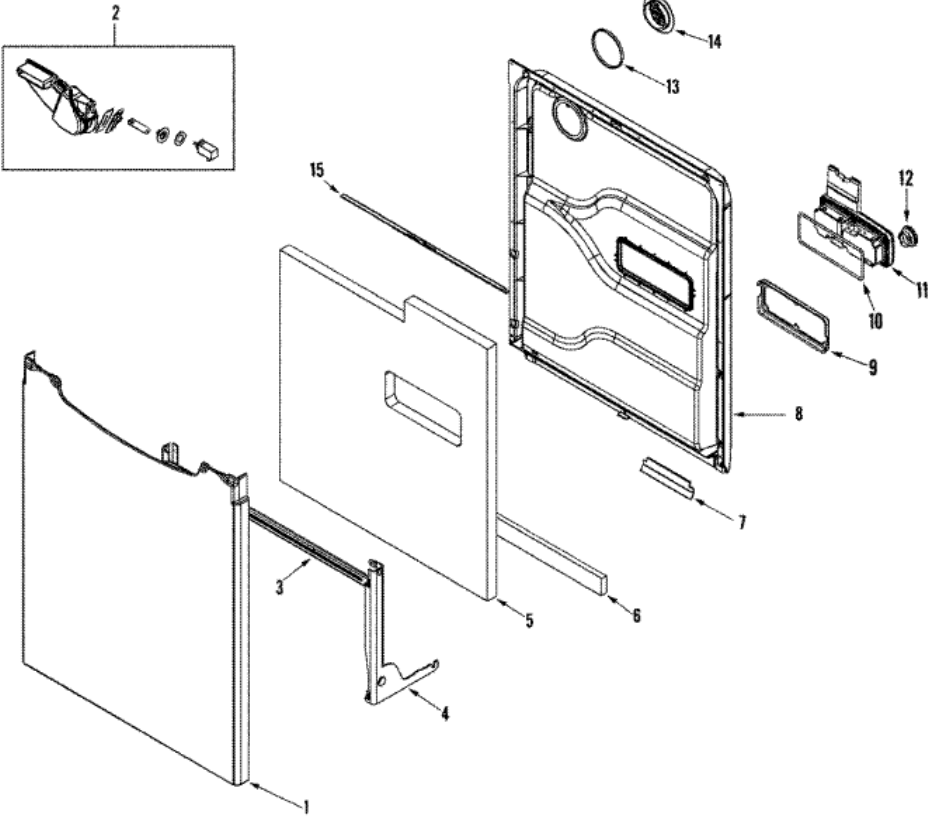

MDB9600AWW DOOR