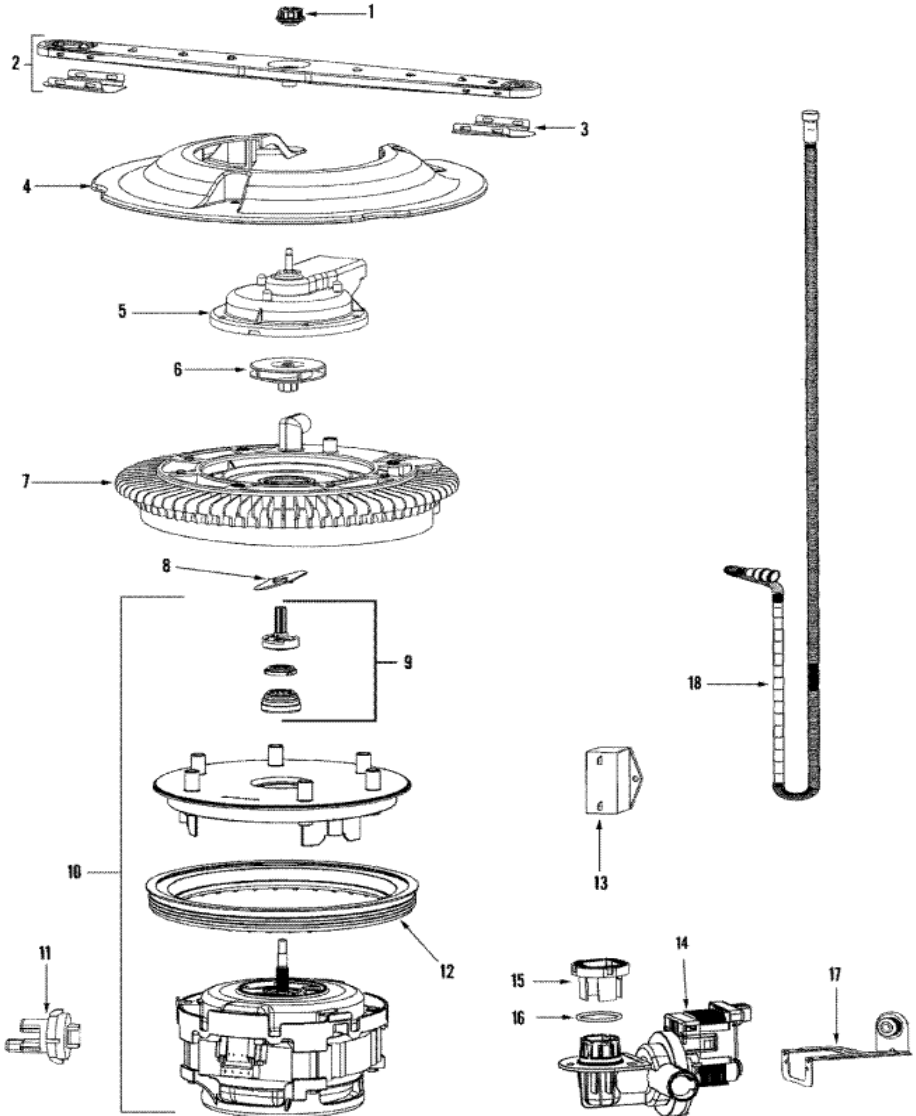

Distribuidor Autorizado

SurteRápido.com

Venta de Refacciones
Electrodomesticas

MDB960AWW PUMP & MOTOR