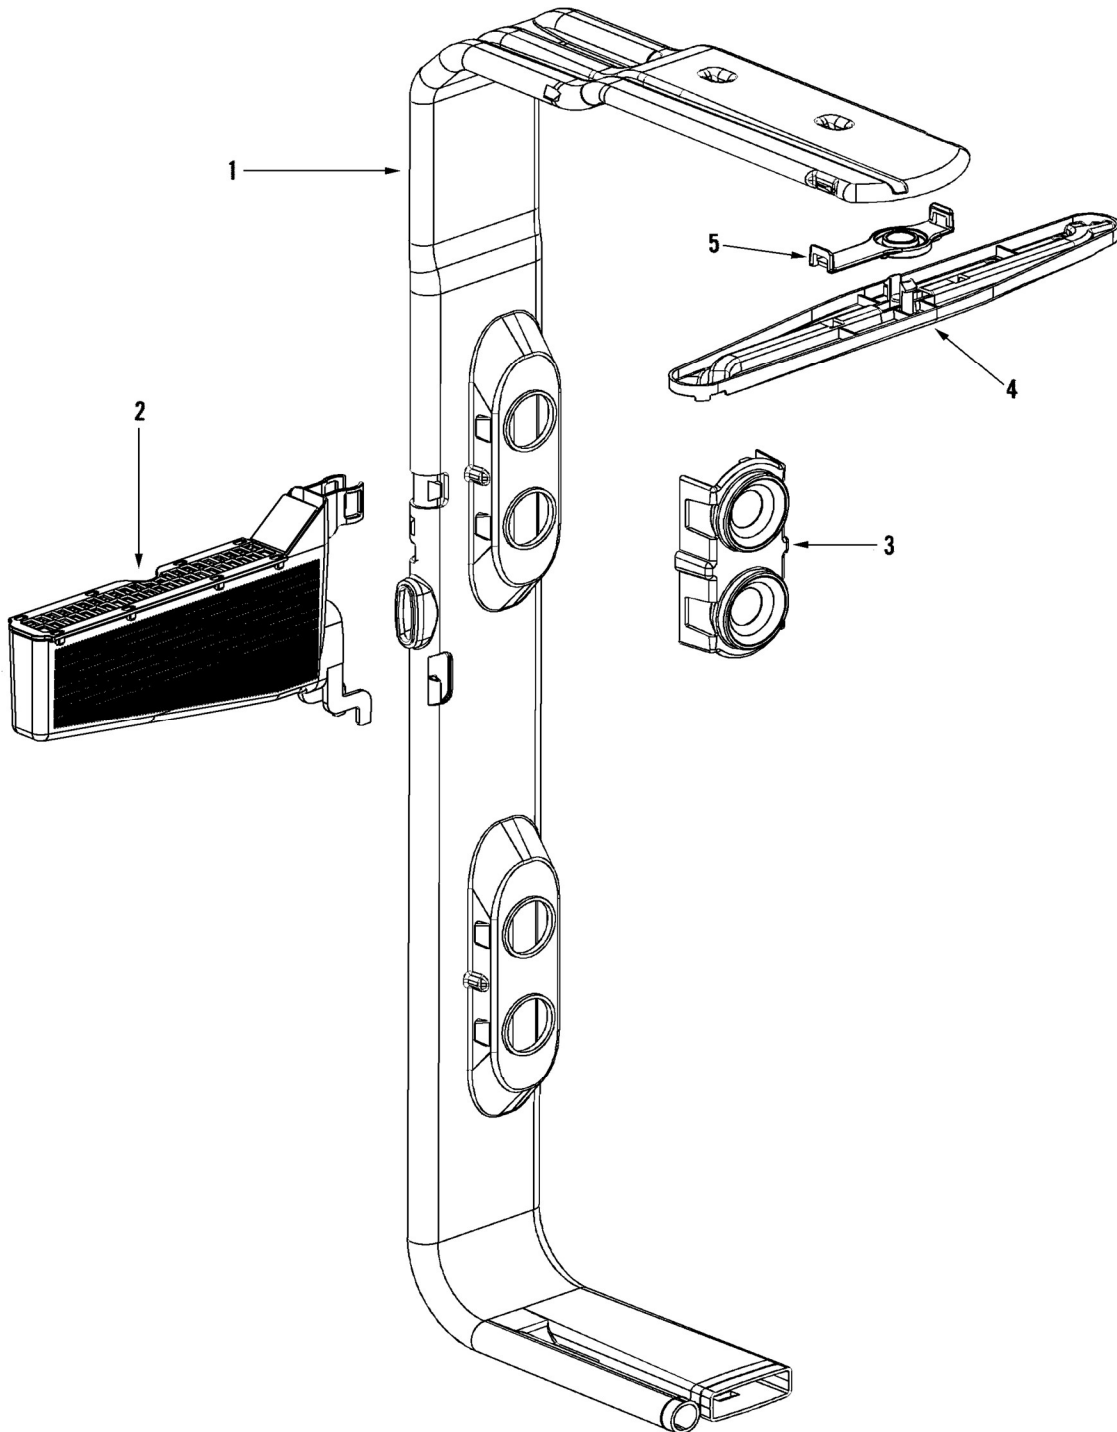

LAVAVAJILLAS MDB9750AWS

Distribuidor Autorizado

SurteRápido.com

Venta de Refacciones
Electrodomesticas

LAVAVAJILLAS MDB9750AWS

No.	Part No.	Description	Series	Qty
1	99002738	MANIFOLD, MAIN MULTI-LEVEL	10	1
-	W10124350	NOT REQUIRED PART OR SEE NOTE Note: (PART NO LONGER NEEDED AT SERIES 25)	25	0
2	99002846	FILTER, OVER-PRESSURE (W/CVR)	10	1
3	99002674	STATION, DOCKING (W/FLAPPER)	10	2
4	99002676	WASH ARM, TOP (W/RETAINER)	10	1
5	99002753	RETAINER, TOP WASH ARM	10	1

*Color Code (-)=Not Shown #=Series, Serial Prefix or Run No., N=Not Available