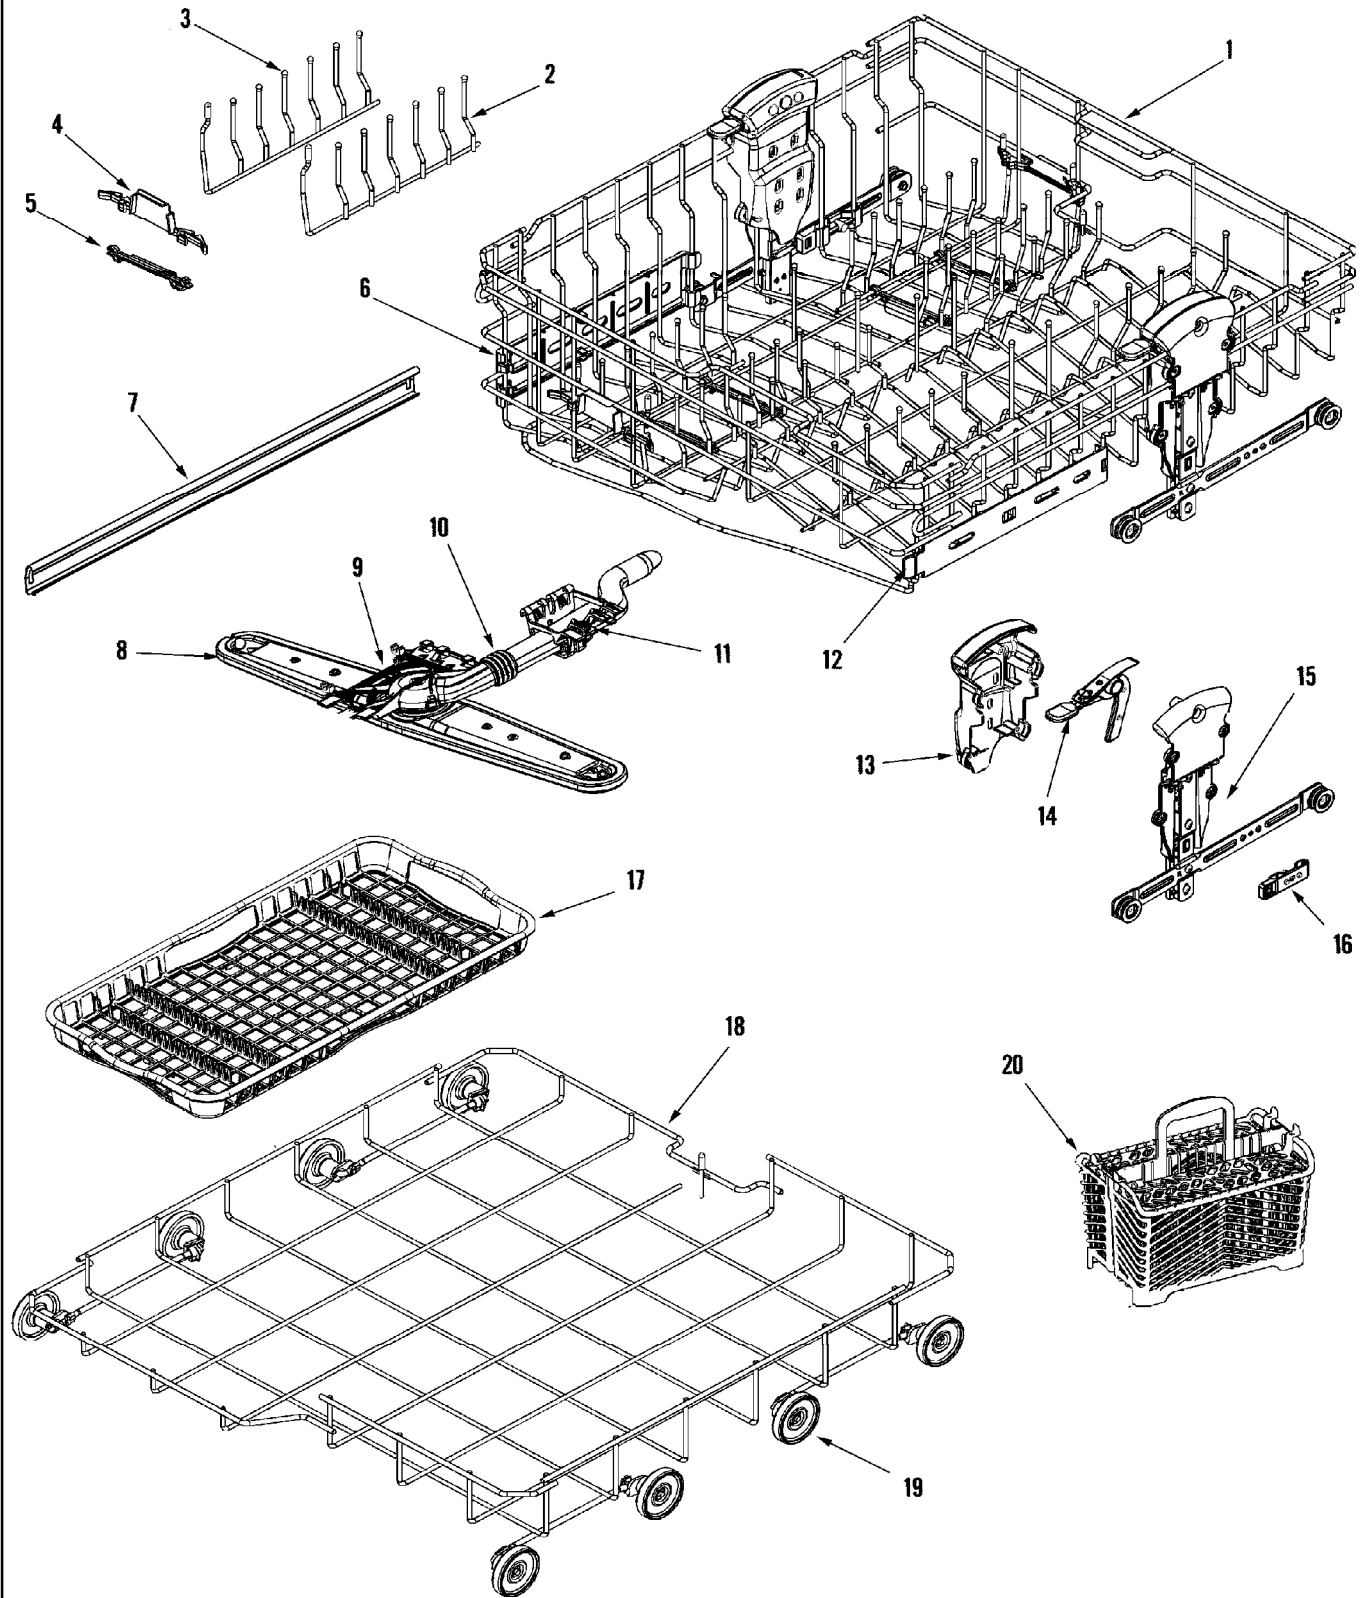

LAVAVAJILLAS MDB9750AWS

DW15-120

Distribuidor Autorizado

SurteRápido.com

Venta de Refacciones
Electrodomesticas

LAVAVAJILLAS MDB9750AWS

No.	Part No.	Description	Series	Qty
-	99002905	CAP, RACK (DARK GRAY)	10	1
1	99003211	RACK ASSEMBLY (MIDDLE)	10	1
2	Y00000000	SEE NOTE Note: FOR RIGHT TINE ORDER FRONT TINE ASSEMBLY (PART 99003639)	10	2
3	Y00000000	SEE NOTE Note: FOR LEFT TINE ORDER FRONT TINE ASSEMBLY (PART 99003639)	10	2
4	99002737	LATCH, FOLD AWAY TINE (FRT)	10	1
-	99002736	LATCH, FOLD AWAY TINE (REAR)	10	1
5	99002735	PIVOT, FOLD AWAY TINE	10	4
6	99003052	GUARD, RACK (HIGH SIDE)	10	1
7	99003066	RAIL, INNER SLIDE	10	2
-	99003043	STOP, RAIL (GRAY)	10	4
-	99003069	CAGE, BALL BEARING	10	2
-	99003068	BEARING, BALL	10	8
8	99002739	ARM, WASH (MIDDLE)	10	1
9	99002732	CLIP, MIDDLE MANIFOLD (FRT)	10	1
10	99002793	WASH MANIFOLD ASSY (MIDDLE)	10	1
11	99002944	CLIP, MIDDLE MANIFOLD (BACK)	10	1
12	99003053	GUARD, RACK (LOW SIDE)	10	1
13	99003011	COVER, RACK ADJUSTER (GRAY)	10	2
14	99003178	LEVER, ADJUSTER (BLUE)	10	2
15	99003198	RACK ADJUSTER ASSY (LT)	10	1
15	99003199	RACK ADJUSTER ASSY (RT)	10	1
-	99003010	SCREW (T15) 8-18 X .500	10	11
16	99003020	STABILIZER, RACK ADJUSTER	10	1
17	99002748	BASKET, UTILITY	10	1
18	99002962	PAN RACK ASSEMBLY	10	1
19	99002780	WHEEL ASSEMBLY (LWR)	10	8
-	99002731	COVER, SPLIT/FIT BASKET	10	2
-	99002730	BASKET, SPLIT/FIT	10	2
20	99002729	SPLIT/FIT BASKET	10	1