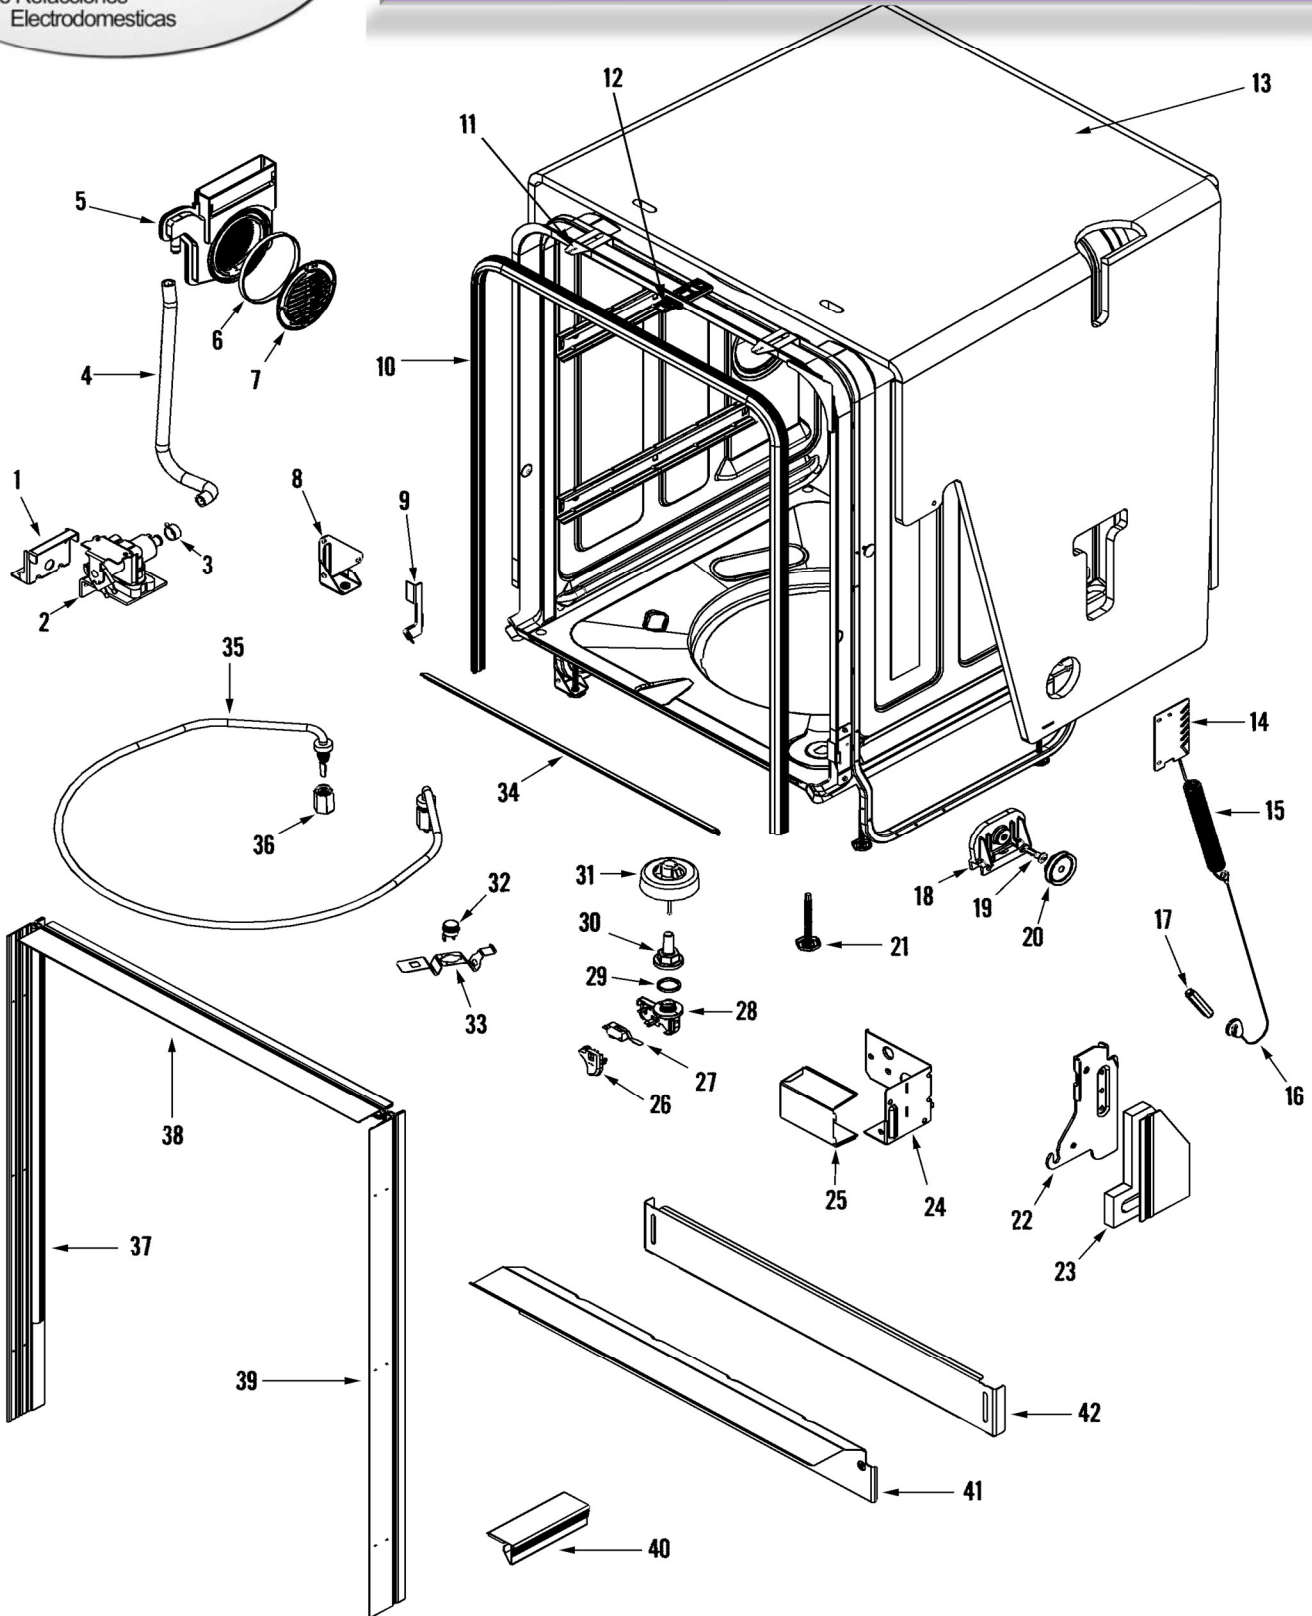

*Color Code (-)=Not Shown #=Series, Serial Prefix or Run No., N=Not Available

LAVAVAJILLAS MDB9750AWS

LAVAVAJILLAS MDB9750AWS

No.	Part No.	Description	Series	Qty
-	99002601	SCREW 10-32X.400 (T-20 HEAD) Note: SCREW, BRACKET	10	2
1	99002629	BRACKET, WATER VALVE	10	1
-	99002553	SCREW-#8X7/16 HEX WASHER HEAD Note: SCREW, WATER VALVE	10	2
2	99002975	VALVE, WATER	10	1
3	911856	CLAMP, SPRING	10	2
4	99002852	HOSE, INJECTOR	10	1
5	99003028	INLET, AIR/WATER	10	1
6	99002150	SEAL, AIR/WATER INLET	10	1
7	99003029	GRILL, AIR/WATER INLET	10	1
-	99002601	SCREW 10-32X.400 (T-20 HEAD) Note: SCREW, BRACKET	10	2
8	99002636	BRACKET, SUPPORT (LT)	10	1
-	99003039	TRIM, CORNER EDGE (LWR-RT)	10	1
9	99003038	TRIM, CORNER EDGE (LWR-LT)	10	1
10	99003030	SEAL, DOOR	10	1
11	99002648	BRACKET, CABINET MOUNTING	10	2
-	99002601	SCREW 10-32X.400 (T-20 HEAD) Note: SCREW, STRIKER	10	1
12	99002644	STRIKER, DOOR	10	1
13	99002849	INSULATION, TUB	10	1
-	99002640	FASTENER, INSULATION	10	2
14	99002610	BRACKET, SPRING ADJUSTMENT	10	2
-	99002601	SCREW 10-32X.400 (T-20 HEAD) Note: SCREW, BRACKET	10	4
15	99002598	SPRING, DOOR	10	2
16	99002605	CABLE, DOOR	10	2
17	99002606	LINK, DOOR CABLE	10	2
-	99002601	SCREW 10-32X.400 (T-20 HEAD) Note: SCREW, BRACKET	10	4
18	99002607	BRACKET, CABLE	10	2
19	99002609	SHOULDER BOLT, CABLE BRACKET	10	2
20	99002608	ROLLER, CABLE BRACKET	10	2
21	99002635	LEG, LEVELING	10	4
22	99002927	SUPPORT, HINGE (RT)	10	1
-	99002601	SCREW 10-32X.400 (T-20 HEAD) Note: SCREW, SUPPORT	10	4
22	99002928	SUPPORT, HINGE (LT)	10	1
-	99002761	BACKER, HINGE SEAL (LT)	10	1
23	99002762	BACKER, HINGE SEAL (RT)	10	1
24	99002637	BRACKET, JUNCTION BOX SUPPORT	10	1
-	99002601	SCREW 10-32X.400 (T-20 HEAD) Note: SCREW, BRACKET	10	2
25	99002638	COVER, JUNCTION BOX	10	1
-	912365	SCREW Note: SCREW, COVER	10	1
26	99003079	COVER, SWITCH	10	1
27	99002631	SWITCH, FLOAT	10	1
28	99003031	HOLDER, FLOAT SWITCH	10	1
29	99003040	SEAL, STANDPIPE	10	1
30	99003037	STANDPIPE, FLOAT	10	1
31	99002630	FLOAT	10	1
32	99002633	THERMOSTAT, LIMITING	10	1
33	99001008	CLIP, THERMOSTAT	10	1
34	99003041	TRIM, TUB EDGE (BTM)	10	1
-	99002973	GASKET, HEATER	10	1
35	99002971	HEATER (W/GASKET)	10	1
36	99003033	NUT, HEATER	10	2
37	99003034	STRIP, TRIM (LT)	10	1
-	99002692	SCREW, TRIM MOUNTING Note: SCREW, TRIM STRIP	10	4
38	99003036	STRIP, TRIM (TOP)	10	1
39	99003035	STRIP, TRIM (RT)	10	1