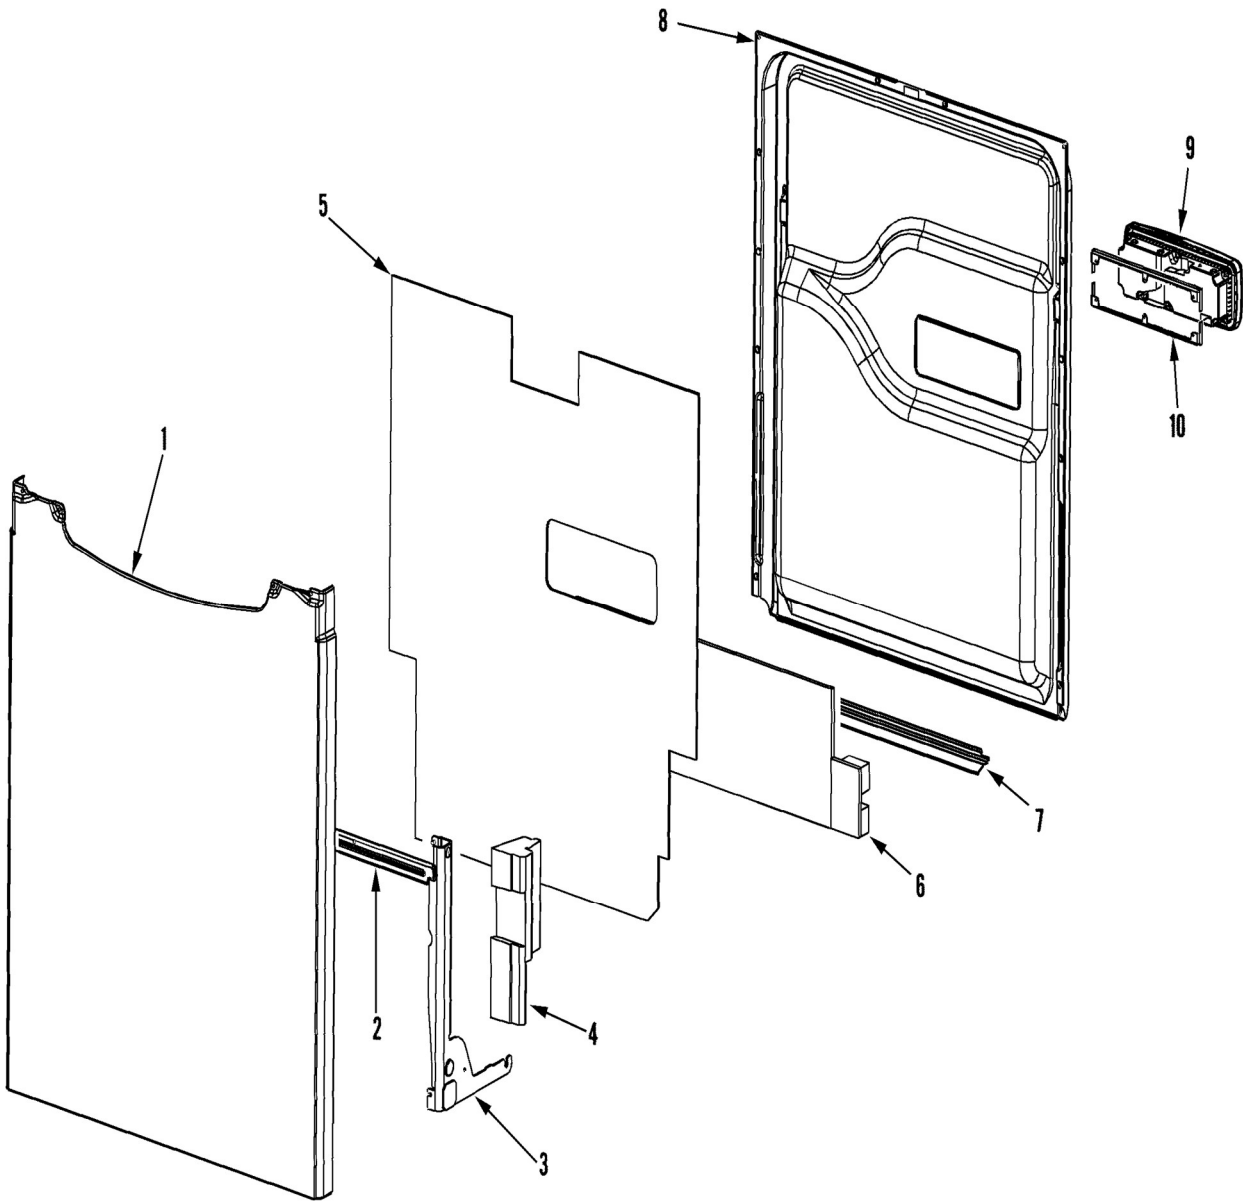

LAVAVAJILLAS MDB9750AWS

Distribuidor Autorizado

SurteRápido.com

Venta de Refacciones
Electrodomesticas

LAVAVAJILLAS MDB9750AWS

No.	Part No.	Description	Series	Qty
1	99002775	PANEL, DECO (W/DAMPER-STNLS) Note: (ALSO ORDER 99003049)	10	1
2	N 99002604	CROSSBRACE, HINGE	10	1
3	99002930	BRACKET, HINGE (RT) Note: (NEED TO ORDER 99003049 & 99003051 WHEN REPLACING THIS PART)	10	1
3	99002929	BRACKET, HINGE (LT) Note: (NEED TO ORDER 99003049 & 99003051 WHEN REPLACING THIS PART)	10	1
-	99003049	WRAP, FOAM	10	2
-	99001075	SCREW Note: SCREW, BRACKET	10	4
4	99003046	BLOCK, FOAM (LT)	10	1
-	99003047	BLOCK, FOAM (RT)	10	1
5	99003044	INSULATION, DOOR	10	1
6	99003048	BARRIER, FOAM	10	1
7	99003045	SEAL, DOOR (BTM)	10	1
8	99003140	DOOR, INNER (W/DAMPER)	10	1
-	Y912620	SCREW Note: SCREW, DOOR	10	10
-	99002614	KNOB, RINSE AID (W/O-RING)	10	1
9	99002611	RINSE AID/DETERGENT DISPENSER	10	1
-	99002270	SEAL, BASE	10	1
10	99002465	BRACKET, DISPENSER	10	2
-	912615	SCREW, #8X1/2 HEX WASHER HEAD Note: SCREW, BRACKET	10	6

*Color Code (-)=Not Shown #=Series, Serial Prefix or Run No., N=Not Available