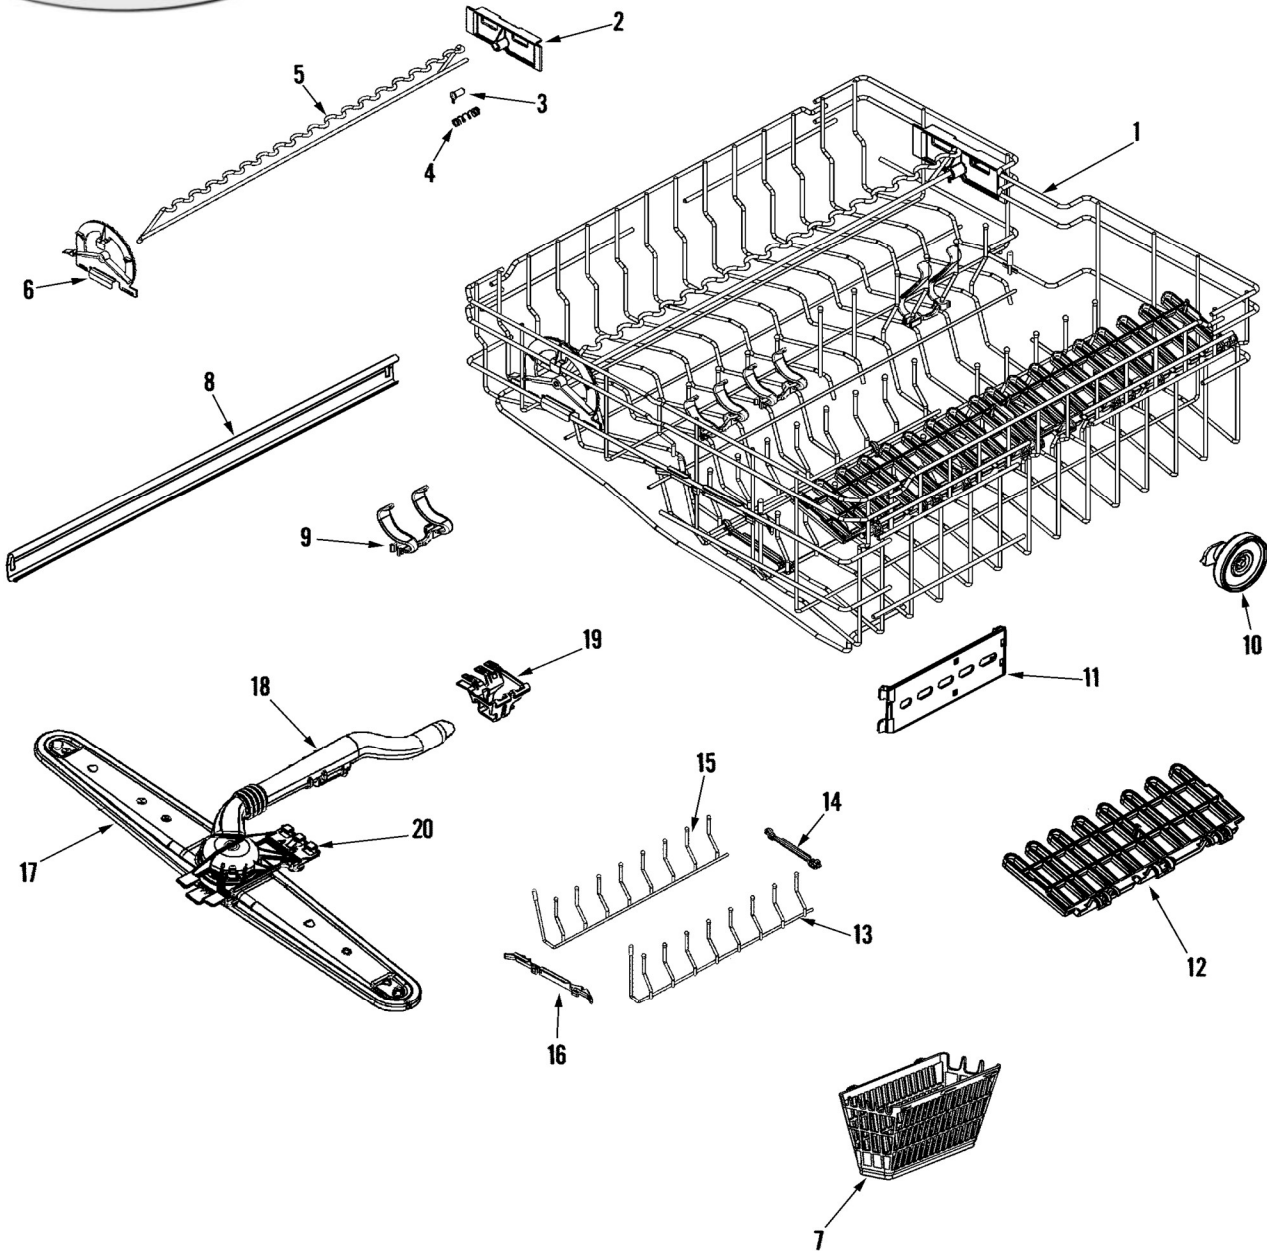

LAVAVAJILLAS MDB9750AWS

Distribuidor Autorizado

SurteRápido.com

Venta de Refacciones
Electrodomesticas

LAVAVAJILLAS MDB9750AWS

No.	Part No.	Description	Series	Qty
1	99003197	RACK ASSEMBLY (UPR)	10	1
-	99002905	CAP, RACK (DARK GRAY)	10	1
2	99002712	VARILOCK (REAR)	10	1
3	99002714	CUP, VARILOCK	10	1
4	99002715	SPRING, VARILOCK	10	1
5	99002713	SUPPORT, VARILOCK	10	1
6	99002711	VARILOCK (FRT)	10	1
7	99002620	BASKET, AUXILLARY (BLUE)	10	1
-	99003068	BEARING, BALL	10	8
-	99003043	STOP, RAIL (GRAY)	10	4
8	99003066	RAIL, INNER SLIDE	10	2
-	99003069	CAGE, BALL BEARING	10	2
9	99002696	CLIP, CUP (BLUE)	10	3
10	99003147	WHEEL ASSEMBLY (UPR)	10	4
11	99003052	GUARD, RACK (HIGH SIDE)	10	1
-	99003053	GUARD, RACK (LOW SIDE)	10	1
12	99002671	SHELF, CUP (UPR)	10	2
13	99002707	TINE, FOLD AWAY (RT)	10	1
14	99002709	PIVOT, FOLD AWAY TINE	10	2
15	99002708	TINE, FOLD AWAY (LT)	10	1
16	99002710	LATCH, FOLD AWAY TINE	10	1
17	99002624	ARM, WASH (UPR)	10	1
18	99002679	WASH MANIFOLD ASSY (UPR)	10	1
19	99002945	CLIP, UPR WASH MANIFOLD (BACK)	10	1
20	99002669	CLIP, UPR WASH MANIFOLD (FRT)	10	1

*Color Code (-)=Not Shown #=Series, Serial Prefix or Run No., N=Not Available