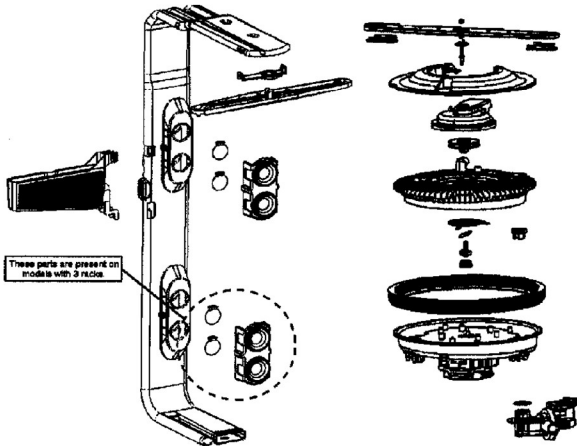

LAVAVAJILLAS MDB9750AWS

Component Information

Wash Motor	1/3 HP motor 120V / 60hz, 2.5 ampe, 3350 RPM Main wattage, 295 watts Start wattage, 1115 watts
Water Valve	120V / 60hz, 7 watts 1.13 ± .10 gpm at 20 - 120 psi
Heating Element	120V / 60hz, 650 watts ± 5% in air 630 watts ± 5% in 60°F water
Limit Thermostat	SPST 1/2" terminal switch Close at 149° ± 7°F (65.0° ± 3.9°C) Open at 164° ± 4°F (73.3° ± 2.3°C)
Thermistor	Resistance and tolerance: 10kΩ ± 3% at 77°F (25°C) and 2.4kΩ ± 6.5% at 140°F (60°C)
Wax Motor	Delergent & Rinsee Aid - 120V incremental duty with 1/4" actuatk stroke within 90 seconds
Capacitor	300V / 50 - 60hz 185°F(85°C), 15µf + 10% / -5%
Drain Motor	45 watts