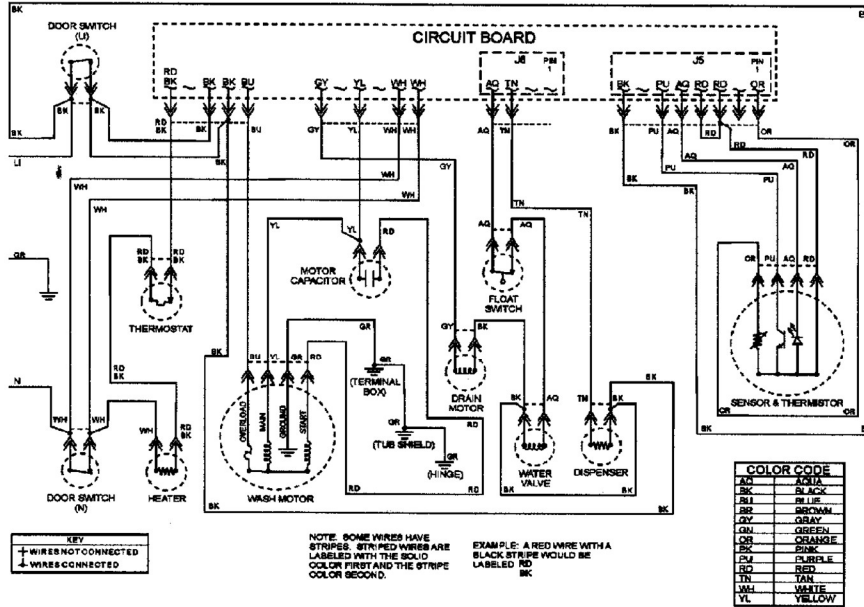

LAVAVAJILLAS MDB9750AWS

Component Information

Wash Motor	1/3 HP motor 120V / 60hz, 2.5 ampe, 3350 RPM Main wattage, 295 watts Start wattage, 1115 watts
Water Valve	120V / 60hz, 7 watts 1.13 ± .10 gpm at 20 - 120 psi
Heating Element	120V / 60hz, 650 watts ± 5% in air 630 watts ± 5% in 60°F water
Limit Thermostat	SPST 1/2" terminal switch Close at 149° ± 7°F (65.0° ± 3.9°C) Open at 164° ± 4°F (73.3° ± 2.3°C)
Thermistor	Resistance and tolerance: 10kΩ ± 3% at 77°F (25°C) and 2.4kΩ ± 6.5% at 140°F (60°C)
Wax Motor	Delergent & Rinsee Aid - 120V incremental duty with 1/4" actuatk stroke within 90 seconds
Capacitor	300V / 50 - 60hz 185°F(85°C), 15µf + 10% / -5%
Drain Motor	45 watts