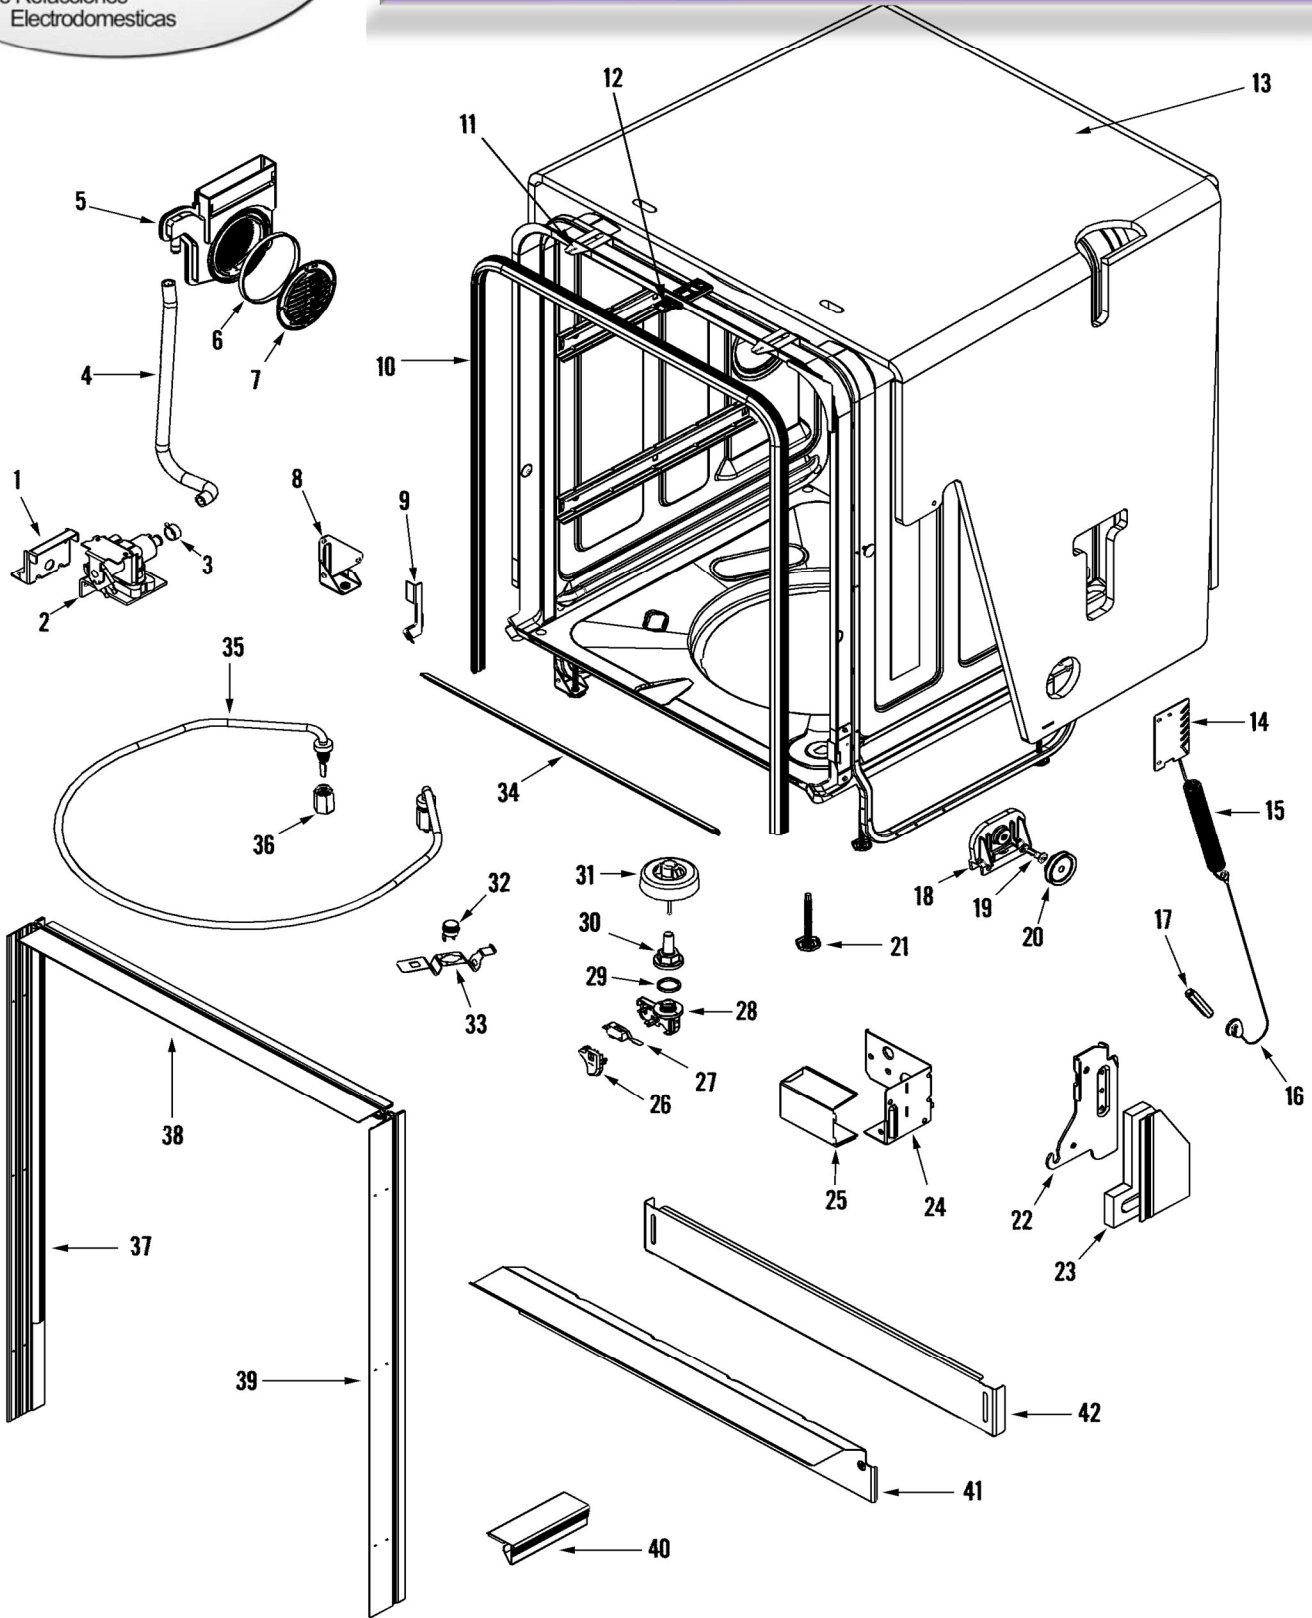

LAVAVAJILLAS MDB9750AWS