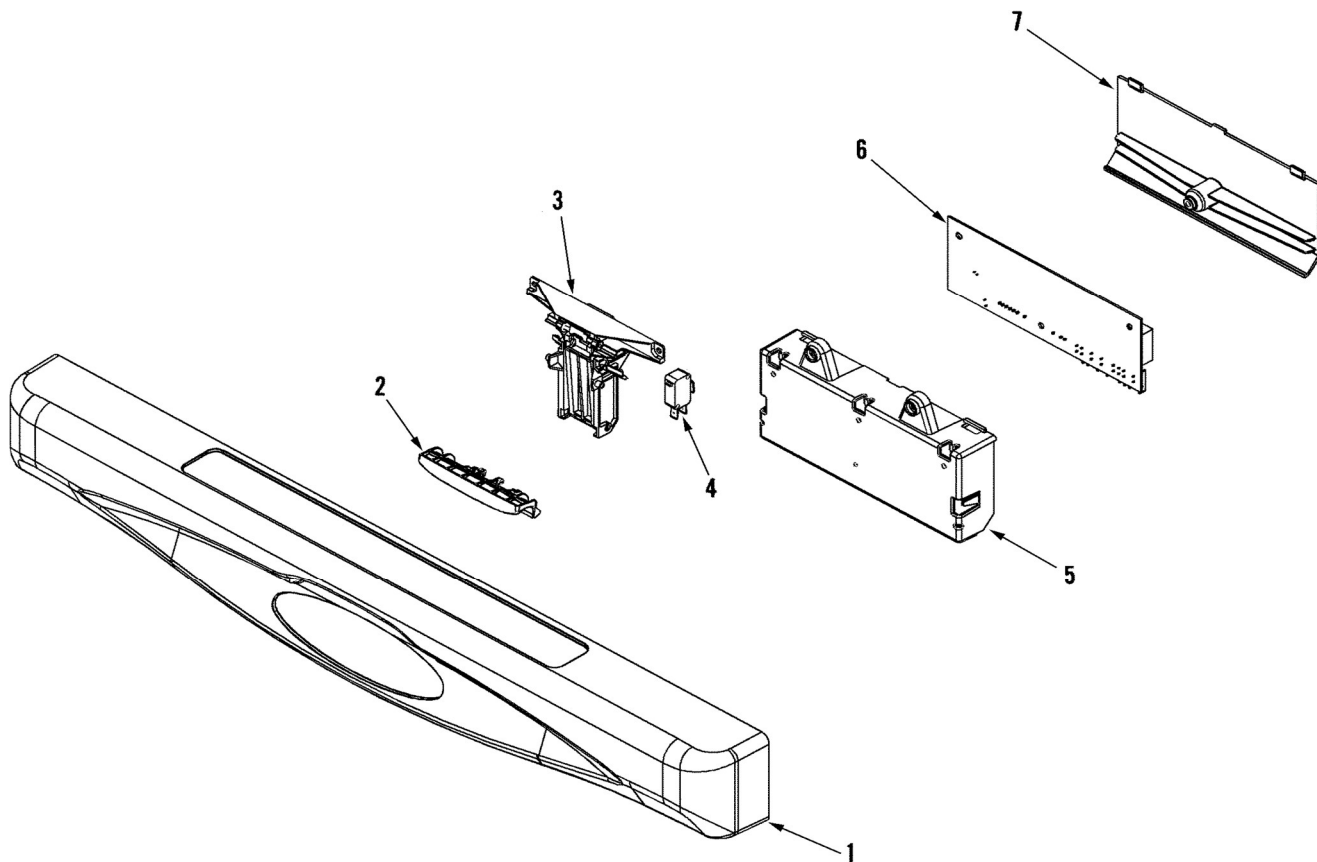

©2005 Maytag Services

LAVAVAJILLAS MDB9750AWS

Distribuidor Autorizado

SurteRápido.com

Venta de Refacciones
Electrodomesticas

LAVAVAJILLAS MDB9750AWS

No.	Part No.	Description	Series	Qty
-	912615	SCREW, #8X1/2 HEX WASHER HEAD Note: SCREW, PANEL	10	4
1	99003208	PANEL, CONTROL (BLK)	10	1
2	99002577	HANDLE, LATCH (BLK)	10	1
3	99002580	LATCH ASSEMBLY	10	1
4	99002751	SWITCH, DOOR	10	2
-	912615	SCREW, #8X1/2 HEX WASHER HEAD Note: SCREW, HOUSING	10	2
5	99002576	HOUSING, BOARD (BASE)	10	1
6	99003158	BOARD, CONTROL	10	1
7	99002575	HOUSING, BOARD (TOP)	10	1
-	912615	SCREW, #8X1/2 HEX WASHER HEAD Note: SCREW, HOUSING	10	1
-	99003026	HARNESS, WIRE (W/CLIP)	10	1
-	99003308	HARNESS, WIRE	11	1