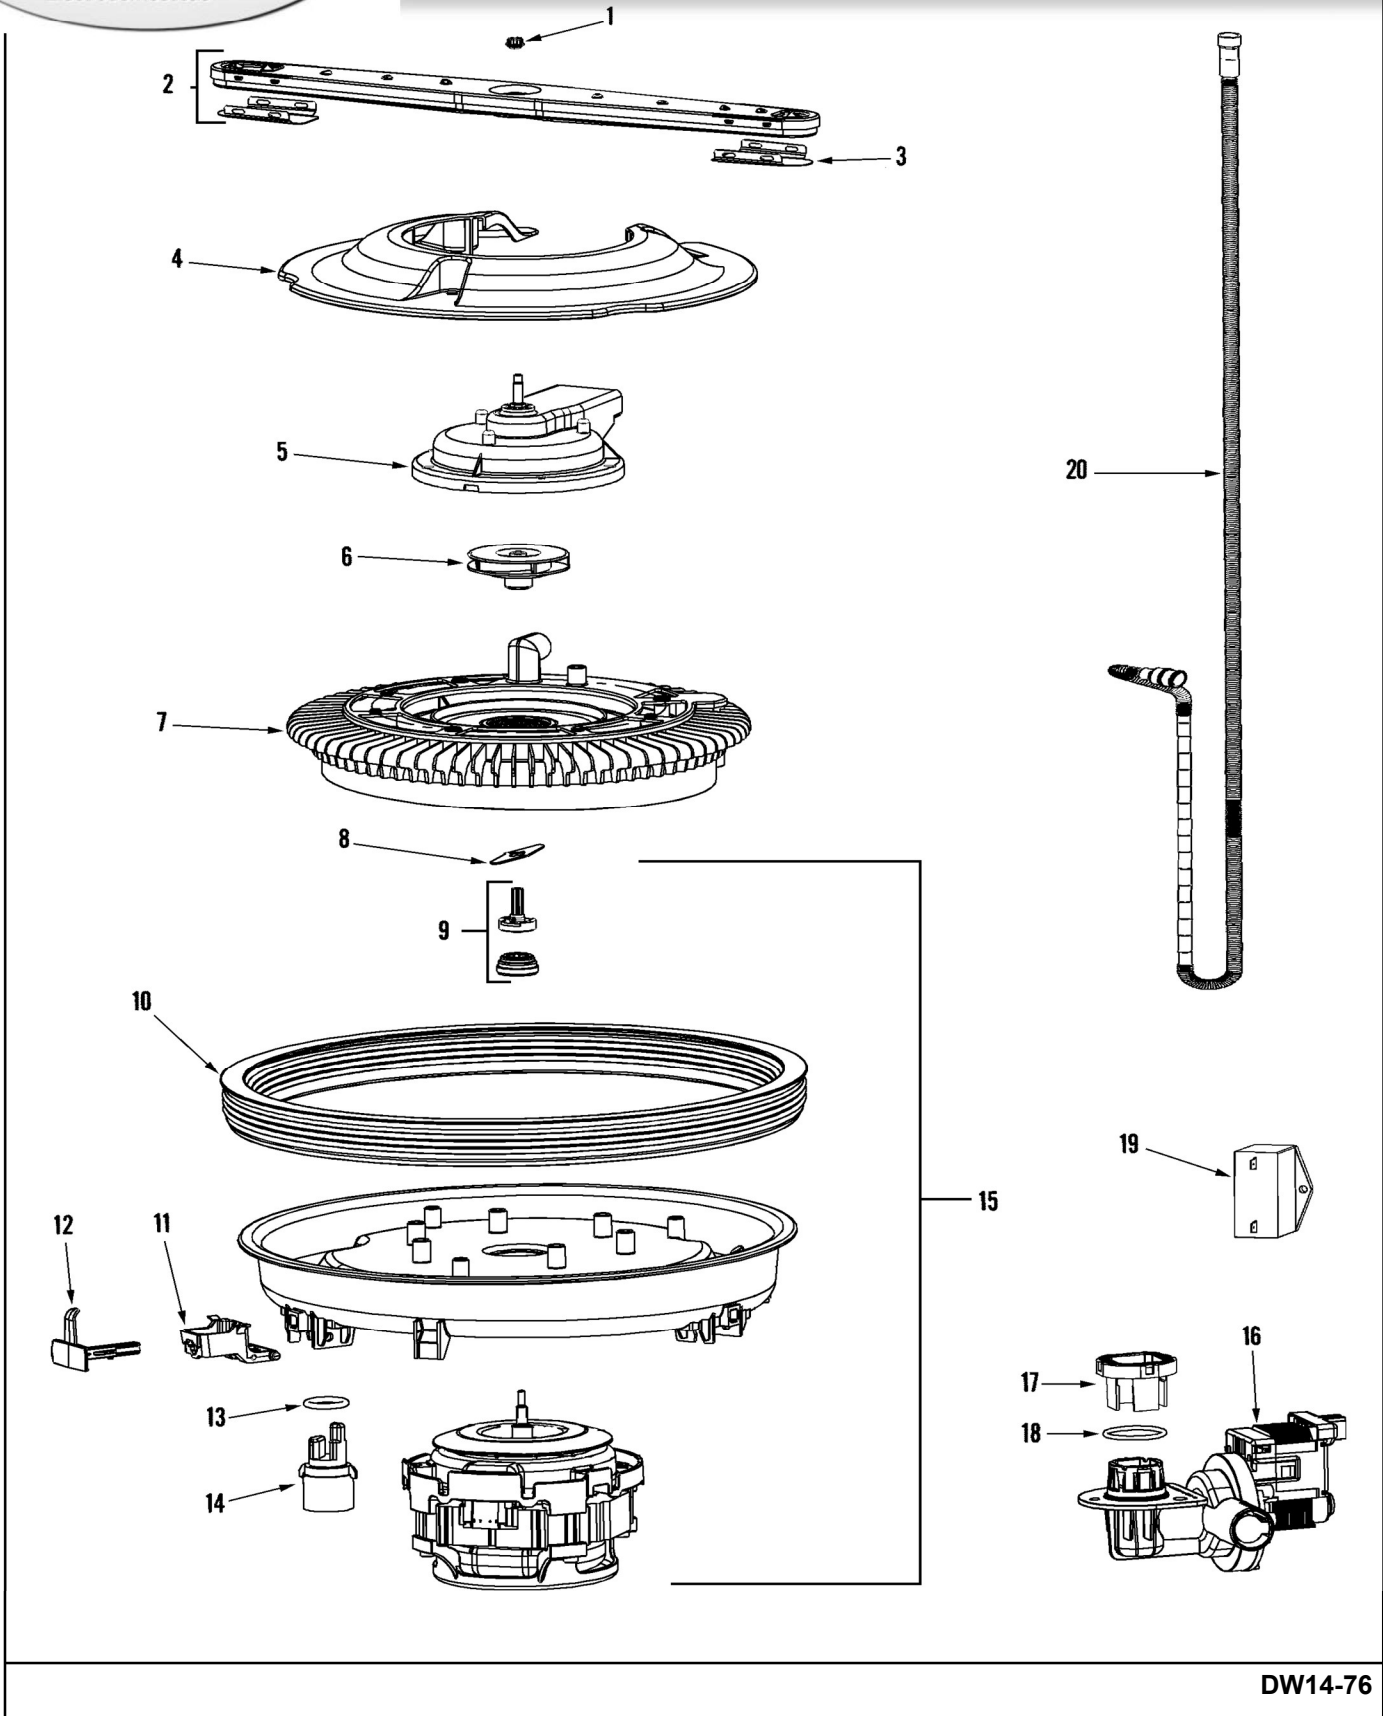

LAVAVAJILLAS MDB9750AWS

LAVAVAJILLAS MDB9750AWS

No.	Part No.	Description	Series	Qty
1	99002654	CAP, WASH ARM	10	1
2	99002678	WASH ARM, LOWER (W/SHIELDS)	10	1
3	99002653	SHIELD, RADIANT	10	2
-	99002666	SCREW Note: SCREW, GUARD	10	3
4	99002655	GUARD, FILTER (GRAY)	10	1
5	99002677	DISCHARGE HOUSING ASSY (UPR)	10	1
-	99002664	SCREW, DISCHARGE HOUSING	10	6
6	99002659	WASH IMPELLER ASSEMBLY	10	1
-	99002987	SCREW, IMPELLER	10	1
7	99002661	FILTER/FLOWPLATE ASSEMBLY	10	1
-	99002668	SCREW, STAINLESS PAN HEAD Note: SCREW, FILTER/FLOWPLATE	10	3
8	99002658	CHOPPER	10	1
9	99002981	WASH MOTOR SEAL KIT	10	1
10	99003055	GASKET, MOTOR MOUNT	10	1
11	99003056	LEVER, MOTOR MOUNT	10	3
12	99003057	PLUNGER, MOTOR MOUNT	10	3
13	99002651	O-RING, TURBIDITY SENSOR	10	1
14	99002650	SENSOR, TURBIDITY	10	1
-	912615	SCREW, #8X1/2 HEX WASHER HEAD Note: SCREW, SENSOR	10	2
15	99003146	WASH MOTOR ASY (SEAL NOT INCL)	10	1
16	99003141	DRAIN PUMP ASSEMBLY	10	1
-	99002740	SCREW, TRUSS HEAD (10-18X.75) Note: SCREW, DRAIN PUMP	10	3
-	99002815	FLAPPER, DRAIN PUMP VALVE	10	1
17	99003058	FLAPPER, DRAIN FILTER	10	1
18	99002857	O-RING, DRAIN PUMP	10	1
19	99002665	CAPACITOR, MOTOR	10	1
-	99002601	SCREW 10-32X.400 (T-20 HEAD) Note: SCREW, CAPACITOR	10	1
-	99002656	CLAMP, DRAIN HOSE (1-3/8")	10	1
20	99002652	HOSE, DRAIN	10	1

*Color Code (-)=Not Shown #=Series, Serial Prefix or Run No., N=Not Available