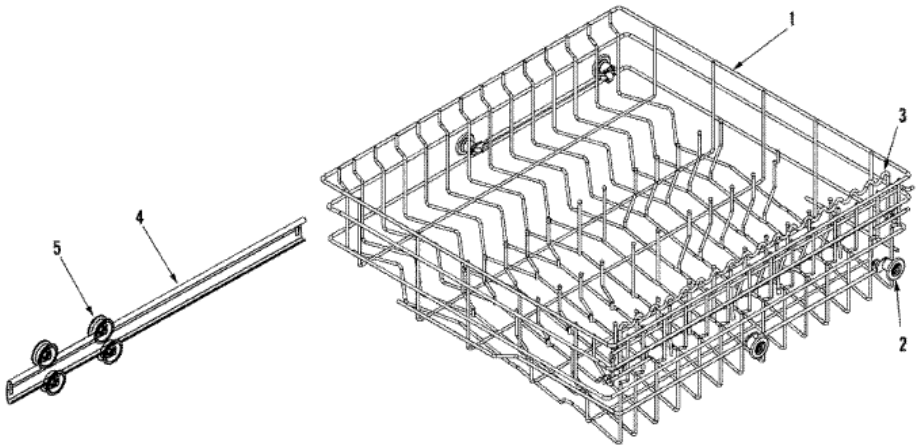

MDC510AWW TRACK & RACK ASSEMBLY

MDC5100AWW TRACK & RACK ASSEMBLY

1	99001454	RACK ASSEMBLY (UPR)
2	903093	WHEEL ASSEMBLY (UPR) (S/P)
3	99002396	RACK ASSEMBLY (LWR)
4	99002780	WHEEL ASSEMBLY (LWR) (S/P)
5	99002343	SHAFT, TUB WHEEL (S/P)
6	99001751	BASKET, SILVERWARE (W/COVER) (S/P)
7	903436	SHELF, RACK (LWR) (S/P)
8	99002135	STOP, RACK (GRAY) (S/P)
9	99001508	SHELF, RACK (UPR) (S/P)
10	99003319	TOWER, SPRAY (W/SHAFT-WHT) (S/P)
11	99001442	DIVERTER, SPRAY (GRAY) (S/P)
12	99001443	CAP, SPRAY DIVERTER (GRAY) (S/P)
13	99001426	NUT, DISCHARGE HOUSING (S/P)
14	Y912545	TRACK, RACK (S/P)
15	Y912798	WASHER, TUB WHEEL (S/P)
15	99002342	WHEEL, TUB (S/P)
15	99002946	WHEEL, TUB (S/P)
16	Y912708	HANDLE, SILVERWARE BASKET (S/P)
17	99002016	CAP, RACK (WHT) (S/P)
17	99002017	CAP, RACK (LIGHT GRAY) (S/P)