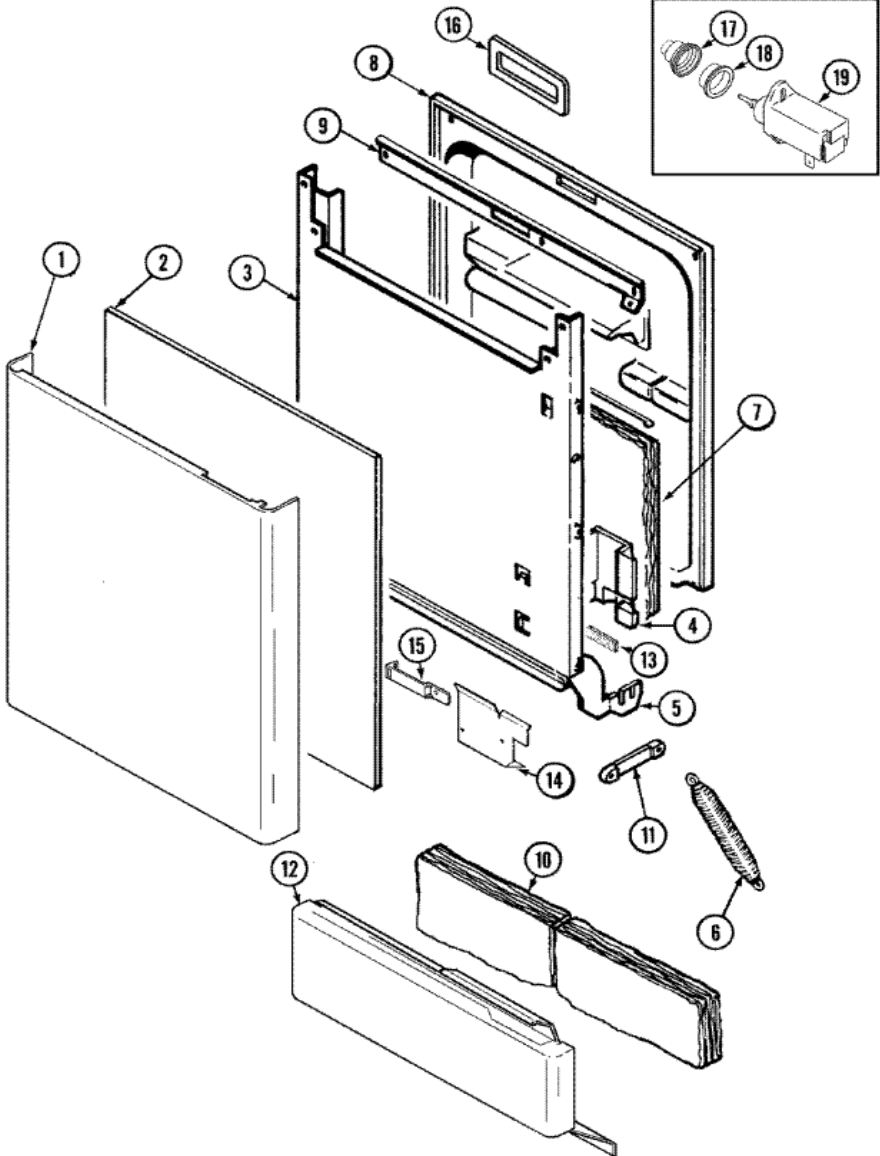

MDC5100AWW CONTROL PANEL

MDC5100AWW CONTROL PANEL

1	99002283	CONTROL PANEL ASY (WHT) (S/P)
1	912615	SCREW, No.8X1/2 HEX WASHER HEAD (S/P)
2	99002823	PCB ASSEMBLY (9-BUTTON)
3	99002240	HOLDER, SWITCH (S/P)
3	912615	SCREW, No.8X1/2 HEX WASHER HEAD (S/P)
4	99002080	BARRIER, CONTROL PANEL (S/P)
5	99002207	SWITCH, DOOR (S/P)
6	99001401	PAD, LATCH (S/P)
6	99002085	HANDLE, LATCH (WHT) (S/P)
6	99002381	FOAM, LATCH HANDLE (S/P)
6	99002382	COVER, LATCH (S/P)
7	99002009	INSERT, VENT LINER (S/P)
8	99002263	HARNESS, WIRE (S/P)
8	99002488	HARNESS, WIRE (S/P)

Distribuidor Autorizado

SurteRápido.com

Venta de Refacciones
Electrodomesticas

MDC5100AWW DOOR

MDC5100AWW DOOR

1	99001416	PANEL, DECORATOR (WHT)
1	99001445	SCREW, DECORATOR PANEL (WHT) (S/P)
2	99001415	FILLER, FRONT PANEL (S/P)
3	99002570	DOOR, OUTER (S/P)
3	99001688	GROUND WIRE, REINFORCEMENT (S/P)
4	912615	SCREW, No.8X1/2 HEX WASHER HEAD (S/P)
4	Y912666	RETAINER, WIRE (S/P)
4	99002362	SPACER, FOAM (S/P)
5	99001075	SCREW (S/P)
5	99001898	HINGE (LT) (S/P)
5	99001899	HINGE (RT) (S/P)
6	99002469	SPRING, DOOR (S/P)
7	99002411	INSULATION, DOOR (S/P)
8	Y912620	SCREW (S/P)
8	99002383	DOOR, INNER (S/P)
9	Y912668	BAR, REINFORCEMENT (S/P)
10	99002413	INSULATION, ACCESS PANEL (S/P)
11	912653	LINK, DOOR SPRING (S/P)
12	99001194	SCREW, ACCESS PANEL (S/P)
12	99002299	DESCONTINUADO
13	903233	FOAM STRIP, INSULATION (S/P)
14	912366	SCREW (S/P)
14	99003025	SHIELD, TUB (S/P)
15	99001444	STRAP, HARNESS (S/P)
15	912365	SCREW (S/P)
16	99001783	SEAL, VENT BACK (S/P)
17	99001805	GROMMET, VENT (S/P)
18	99001806	RETAINER, GROMMET (S/P)
19	99001807	MOTOR, WAX (S/P)