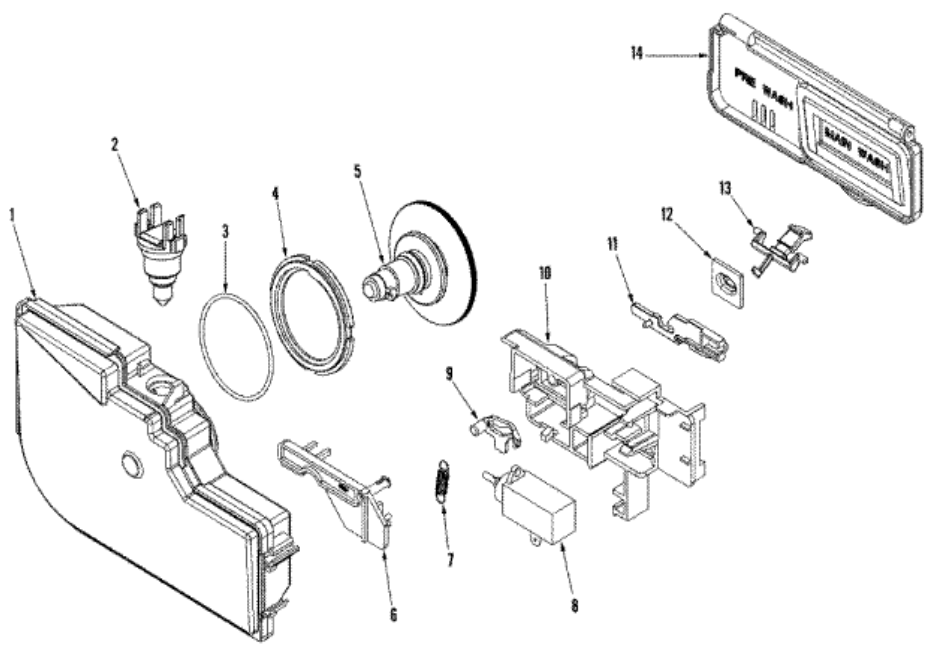

31	Y912681	RETAINER, SNAP SPRAY (S/P)
32	912680	OUTLET, SNAP (S/P)
33	99002418	ARM, WASH (UPR-WHT) (S/P)
34	99001428	CAP, WASH ARM (GRAY) (S/P)
35	99002288	SHIELD, RADIANT (S/P)
36	99001796	GUARD, FILTER (GRAY) (S/P)
37	99001797	O-RING (S/P)

**MDC5100AWW RINSE AID & SOAP
DISPENSER**