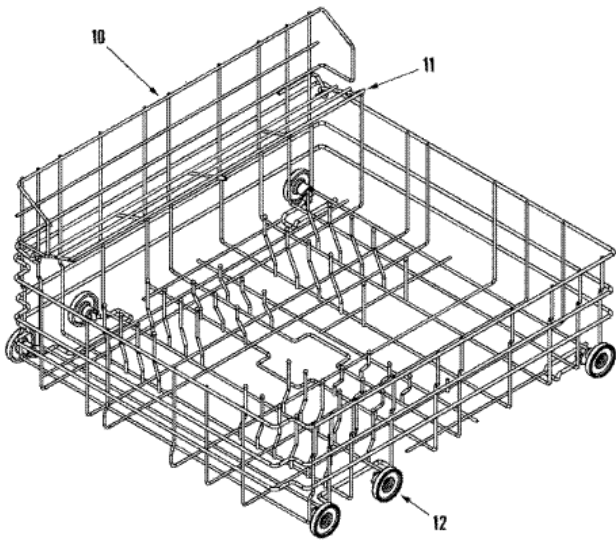

MDC510AWW TRACK & RACK ASSEMBLY

MDC5100AWW TRACK & RACK ASSEMBLY

1	99001454	RACK ASSEMBLY (UPR)
2	903093	WHEEL ASSEMBLY (UPR) (S/P)
3	99002396	RACK ASSEMBLY (LWR)
4	99002780	WHEEL ASSEMBLY (LWR) (S/P)
5	99002343	SHAFT, TUB WHEEL (S/P)
6	99001751	BASKET, SILVERWARE (W/COVER) (S/P)
7	903436	SHELF, RACK (LWR) (S/P)
8	99002135	STOP, RACK (GRAY) (S/P)
9	99001508	SHELF, RACK (UPR) (S/P)
10	99003319	TOWER, SPRAY (W/SHAFT-WHT) (S/P)
11	99001442	DIVERTER, SPRAY (GRAY) (S/P)
12	99001443	CAP, SPRAY DIVERTER (GRAY) (S/P)
13	99001426	NUT, DISCHARGE HOUSING (S/P)
14	Y912545	TRACK, RACK (S/P)
15	Y912798	WASHER, TUB WHEEL (S/P)
15	99002342	WHEEL, TUB (S/P)
15	99002946	WHEEL, TUB (S/P)
16	Y912708	HANDLE, SILVERWARE BASKET (S/P)
17	99002016	CAP, RACK (WHT) (S/P)
17	99002017	CAP, RACK (LIGHT GRAY) (S/P)