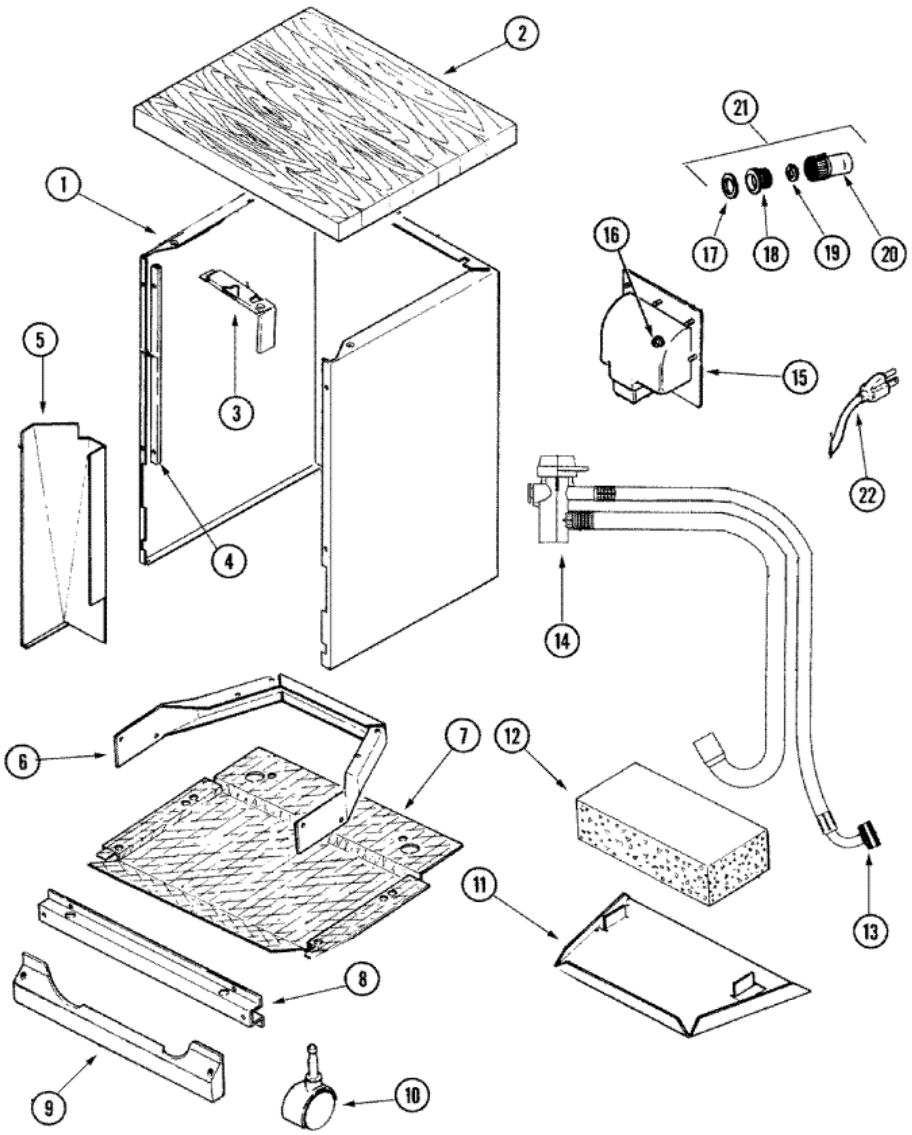

**MDC510AWW CABINET & FAUCET
 COUPLER ASSY**

MDC5100AWW CABINET & FAUCET COUPLER ASSY

1	903776	CABINET, CMLPT (WHT) (S/P)
1	99002319	CLIP, CABINET (S/P)
1	912624	DESCONTINUADO
2	Y913220	SCREW, W C SPACER (S/P)
2	99001809	TOP, WOOD (S/P)
2	912625	SCREW (S/P)
3	912621	SCREW (S/P)
3	Y912842	SUPPORT, CABINET (S/P)
4	Y912848	TRIM, CABINET (S/P)
4	912625	SCREW (S/P)
5	Y912880	BARRIER, HOSE & CORD (S/P)
5	Y913129	CLIP (S/P)
5	912365	SCREW (S/P)
6	912365	SCREW (S/P)
6	Y912838	FRAME, REAR (S/P)
7	Y912843	BOTTOM, CABINET (S/P)
7	911917	FASTENER, INSULATION (S/P)
8	912365	SCREW (S/P)
8	912366	SCREW (S/P)
8	Y912837	FRAME, FRONT (S/P)
9	99001867	SCREW (S/P)
9	99001525	PANEL, TOE (WHT) (S/P)
10	903297	TWIN WHEEL CASTER (S/P)
11	Y912839	SHELF, COUNTERWEIGHT (S/P)
11	912365	SCREW (S/P)
12	912841	COUNTERWEIGHT (S/P)
12	Y912840	STRAP, HOLD DOWN (S/P)
13	Y013783	GASKET, INLET HOSE (S/P)
14	99001774	CLAMP, HOSE (1 3/8``) (S/P)
14	911058	SUPPORT, HOSE (S/P)
14	99001868	COUPLER & HOSE ASSY. (S/P)
15	Y912851	RECEPTACLE, HOSE (S/P)
16	910854	PALNUT FOR COUPLER RETAINER (S/P)

MDC5100AWW CONTROL PANEL

MDC5100AWW CONTROL PANEL

1	99002283	CONTROL PANEL ASY (WHT) (S/P)
1	912615	SCREW, No.8X1/2 HEX WASHER HEAD (S/P)
2	99002823	PCB ASSEMBLY (9-BUTTON)
3	99002240	HOLDER, SWITCH (S/P)
3	912615	SCREW, No.8X1/2 HEX WASHER HEAD (S/P)
4	99002080	BARRIER, CONTROL PANEL (S/P)
5	99002207	SWITCH, DOOR (S/P)
6	99001401	PAD, LATCH (S/P)
6	99002085	HANDLE, LATCH (WHT) (S/P)
6	99002381	FOAM, LATCH HANDLE (S/P)
6	99002382	COVER, LATCH (S/P)
7	99002009	INSERT, VENT LINER (S/P)
8	99002263	HARNESS, WIRE (S/P)
8	99002488	HARNESS, WIRE (S/P)