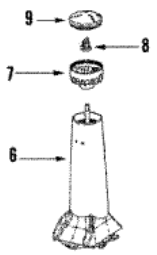

**MDC5100AWW RINSE AID & SOAP
DISPENSER**

MDC5100AWW RINSE AID & SOAP DISPENSER

1	99002833	RESERVOIR, RINSE AID (S/P)
2	903124	PLUNGER ASSEMBLY (S/P)
3	99002003	O-RING, RESERVOIR (S/P)
4	99002005	NUT, RINSE AID (S/P)
5	903123	KNOB, RINSE AID (GRAY) (S/P)
6	99001289	SLIDER (S/P)
7	Y912676	SPRING, DISPENSER LATCH (S/P)
8	902899	MOTOR, WAX
9	99001287	PIVOT (S/P)
10	99001288	RETAINER (S/P)
10	912615	SCREW, No.8X1/2 HEX WASHER HEAD (S/P)
11	99001290	ACTUATOR, RINSE AID (S/P)
12	99001553	GROMMET, DISPENSER (S/P)
13	99001291	LATCH, DISPENSER (S/P)
14	Y912547	SPRING, CUP LID (S/P)
14	Y912678	PIN, HINGE (LONG) (S/P)
14	99002354	LID, DETERGENT CUP (GRAY) (S/P)
14	Y912679	PIN, HINGE (SHORT) (S/P)

MDC510AWW TRACK & RACK ASSEMBLY

MDC5100AWW TRACK & RACK ASSEMBLY

1	99001454	RACK ASSEMBLY (UPR)
2	903093	WHEEL ASSEMBLY (UPR) (S/P)
3	99002396	RACK ASSEMBLY (LWR)
4	99002780	WHEEL ASSEMBLY (LWR) (S/P)
5	99002343	SHAFT, TUB WHEEL (S/P)
6	99001751	BASKET, SILVERWARE (W/COVER) (S/P)
7	903436	SHELF, RACK (LWR) (S/P)
8	99002135	STOP, RACK (GRAY) (S/P)
9	99001508	SHELF, RACK (UPR) (S/P)
10	99003319	TOWER, SPRAY (W/SHAFT-WHT) (S/P)
11	99001442	DIVERTER, SPRAY (GRAY) (S/P)
12	99001443	CAP, SPRAY DIVERTER (GRAY) (S/P)
13	99001426	NUT, DISCHARGE HOUSING (S/P)
14	Y912545	TRACK, RACK (S/P)
15	Y912798	WASHER, TUB WHEEL (S/P)
15	99002342	WHEEL, TUB (S/P)
15	99002946	WHEEL, TUB (S/P)
16	Y912708	HANDLE, SILVERWARE BASKET (S/P)
17	99002016	CAP, RACK (WHT) (S/P)
17	99002017	CAP, RACK (LIGHT GRAY) (S/P)