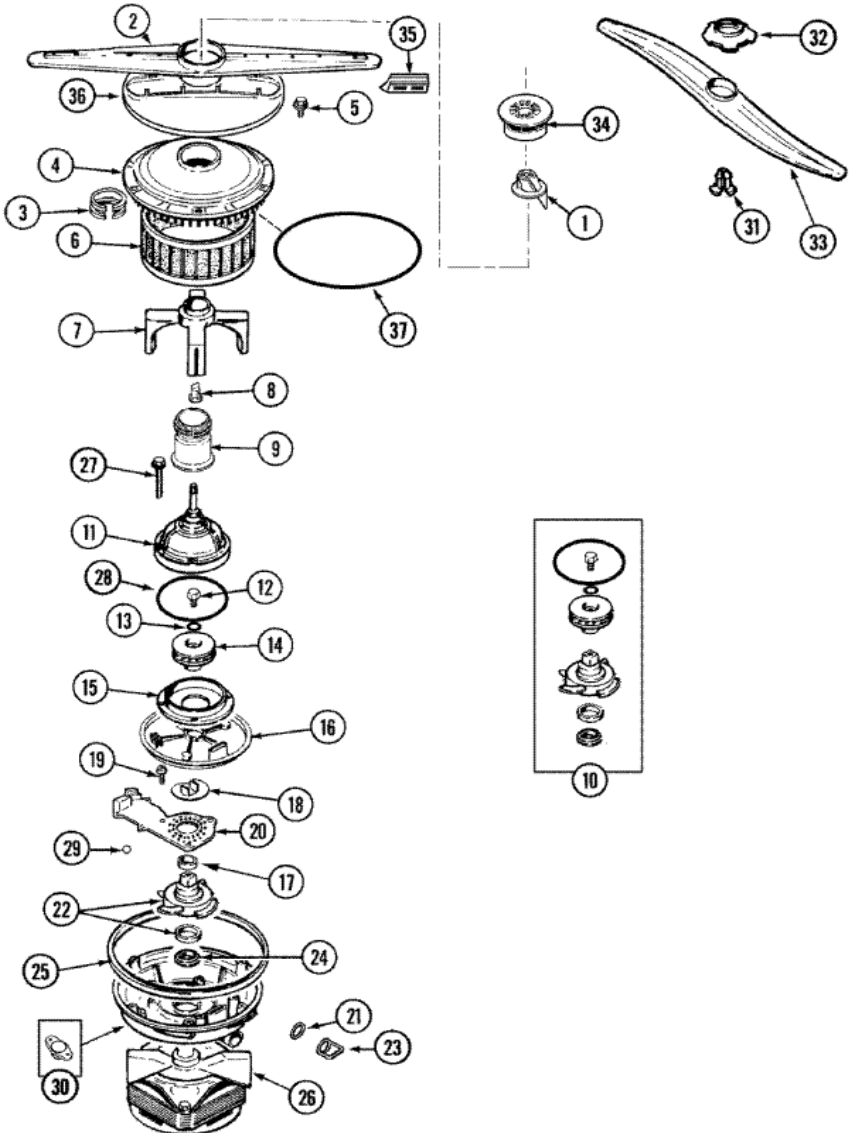

Distribuidor Autorizado

SurteRápido.com

Venta de Refacciones
Electrodomesticas

MDC5100AWW PUMP & MOTOR