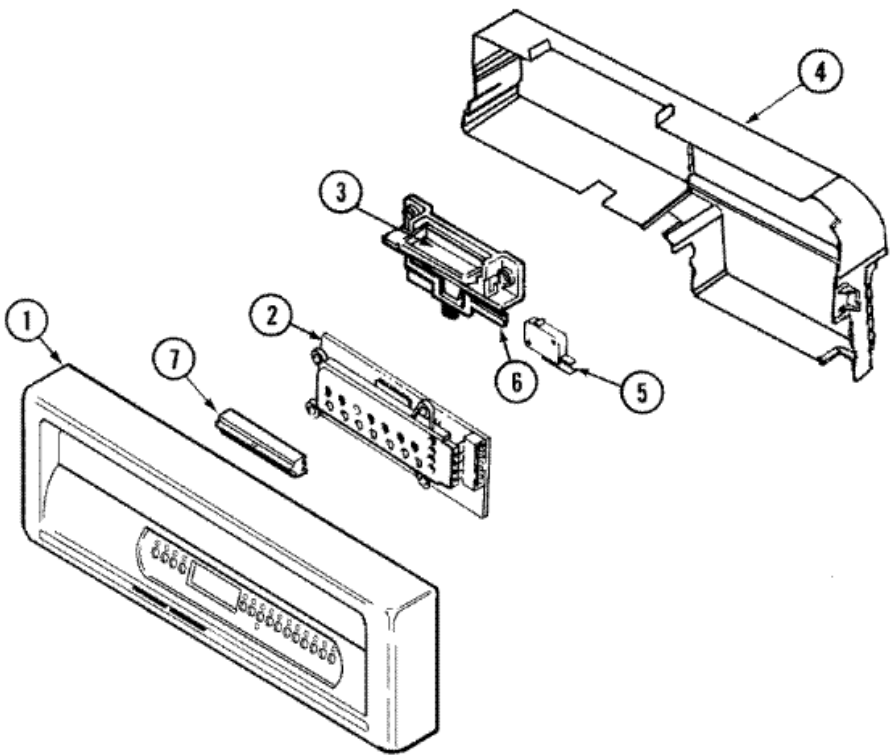

**MDC510AWW CABINET & FAUCET
 COUPLER ASSY**

MDC5100AWW CABINET & FAUCET COUPLER ASSY

1	903776	CABINET, CMLPT (WHT) (S/P)
1	99002319	CLIP, CABINET (S/P)
1	912624	DESCONTINUADO
2	Y913220	SCREW, W C SPACER (S/P)
2	99001809	TOP, WOOD (S/P)
2	912625	SCREW (S/P)
3	912621	SCREW (S/P)
3	Y912842	SUPPORT, CABINET (S/P)
4	Y912848	TRIM, CABINET (S/P)
4	912625	SCREW (S/P)
5	Y912880	BARRIER, HOSE & CORD (S/P)
5	Y913129	CLIP (S/P)
5	912365	SCREW (S/P)
6	912365	SCREW (S/P)
6	Y912838	FRAME, REAR (S/P)
7	Y912843	BOTTOM, CABINET (S/P)
7	911917	FASTENER, INSULATION (S/P)
8	912365	SCREW (S/P)
8	912366	SCREW (S/P)
8	Y912837	FRAME, FRONT (S/P)
9	99001867	SCREW (S/P)
9	99001525	PANEL, TOE (WHT) (S/P)
10	903297	TWIN WHEEL CASTER (S/P)
11	Y912839	SHELF, COUNTERWEIGHT (S/P)
11	912365	SCREW (S/P)
12	912841	COUNTERWEIGHT (S/P)
12	Y912840	STRAP, HOLD DOWN (S/P)
13	Y013783	GASKET, INLET HOSE (S/P)
14	99001774	CLAMP, HOSE (1 3/8``) (S/P)
14	911058	SUPPORT, HOSE (S/P)
14	99001868	COUPLER & HOSE ASSY. (S/P)
15	Y912851	RECEPTACLE, HOSE (S/P)
16	910854	PALNUT FOR COUPLER RETAINER (S/P)

17	910209	WASHER FOR FAUCET ADAPTER (S/P)
18	910208	FAUCET ADAPTER (S/P)
19	910223	WASHER, AERATOR (S/P)
20	900084	DESCONTINUADO
21	3374592	AERATOR & PLUG ASSY (S/P)
22	912878	DESCONTINUADO
22	911445	WIRE CONNECTOR (S/P)
22	911532	STRAIN RELIEF GROMMET (S/P)
22	901115	POWER CORD W/CONNECTING NUT (S/P)
23	99001998	KIT, CONVERSION (DC-DB) (S/P)

MDC5100AWW CONTROL PANEL

MDC5100AWW CONTROL PANEL

1	99002283	CONTROL PANEL ASY (WHT) (S/P)
1	912615	SCREW, No.8X1/2 HEX WASHER HEAD (S/P)
2	99002823	PCB ASSEMBLY (9-BUTTON)
3	99002240	HOLDER, SWITCH (S/P)
3	912615	SCREW, No.8X1/2 HEX WASHER HEAD (S/P)
4	99002080	BARRIER, CONTROL PANEL (S/P)
5	99002207	SWITCH, DOOR (S/P)
6	99001401	PAD, LATCH (S/P)
6	99002085	HANDLE, LATCH (WHT) (S/P)
6	99002381	FOAM, LATCH HANDLE (S/P)
6	99002382	COVER, LATCH (S/P)
7	99002009	INSERT, VENT LINER (S/P)
8	99002263	HARNESS, WIRE (S/P)
8	99002488	HARNESS, WIRE (S/P)