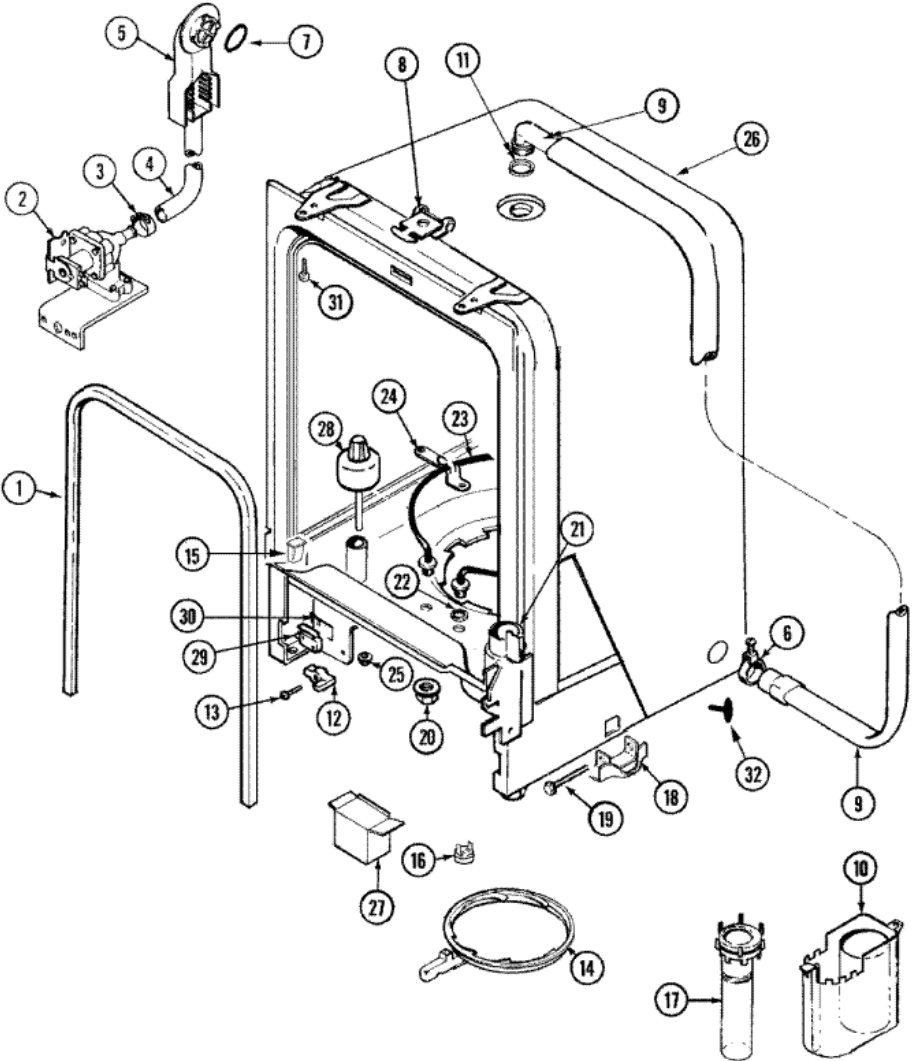

MDC510AWW TRACK & RACK ASSEMBLY

MDC5100AWW TRACK & RACK ASSEMBLY

1	99001454	RACK ASSEMBLY (UPR)
2	903093	WHEEL ASSEMBLY (UPR) (S/P)
3	99002396	RACK ASSEMBLY (LWR)
4	99002780	WHEEL ASSEMBLY (LWR) (S/P)
5	99002343	SHAFT, TUB WHEEL (S/P)
6	99001751	BASKET, SILVERWARE (W/COVER) (S/P)
7	903436	SHELF, RACK (LWR) (S/P)
8	99002135	STOP, RACK (GRAY) (S/P)
9	99001508	SHELF, RACK (UPR) (S/P)
10	99003319	TOWER, SPRAY (W/SHAFT-WHT) (S/P)
11	99001442	DIVERTER, SPRAY (GRAY) (S/P)
12	99001443	CAP, SPRAY DIVERTER (GRAY) (S/P)
13	99001426	NUT, DISCHARGE HOUSING (S/P)
14	Y912545	TRACK, RACK (S/P)
15	Y912798	WASHER, TUB WHEEL (S/P)
15	99002342	WHEEL, TUB (S/P)
15	99002946	WHEEL, TUB (S/P)
16	Y912708	HANDLE, SILVERWARE BASKET (S/P)
17	99002016	CAP, RACK (WHT) (S/P)
17	99002017	CAP, RACK (LIGHT GRAY) (S/P)

Distribuidor Autorizado

SurteRápido.com

Venta de Refacciones
Electrodomesticas

MDC5100AWW TUB

MDC5100AWW TUB

1	902894	SEAL, DOOR
2	903406	VALVE, WATER (S/P)
2	912365	SCREW (S/P)
3	911856	CLAMP, SPRING (S/P)
4	912633	HOSE, INJECTOR (S/P)
5	912533	INJECTOR, WATER (S/P)
6	99002468	CLAMP, HOSE (1 1/4") (S/P)
7	912644	SEAL RING, INJECTOR (S/P)
8	912648	SPRING, LATCH (S/P)
8	912650	RETAINER, LATCH (S/P)
8	Y912873	SCREW, LATCH (S/P)
8	903098	DOOR LATCH HOOK ASSY (S/P)
8	99001355	HOOK, LATCH (S/P)
9	912647	HOSE, TOP SHOWER (S/P)
10	Y913095	DESCONTINUADO
11	910069	WASHER, TUB TOP (S/P)
12	912014	LEVER, ACTUATOR (S/P)
13	99002531	PIN, LEVER PIVOT (S/P)
14	Y912686	RING, LOCKING (S/P)
15	99001885	DEFLECTOR, WATER (S/P)
16	99001852	THERMOSTAT, LIMITING (S/P)
16	99001008	CLIP, THERMOSTAT (S/P)
17	Y913096	TUBE, INLET (S/P)
18	912651	BRACKET, ADJUSTING (S/P)
19	912613	SCREW, ADJUSTING BRACKET (S/P)
20	912645	NUT, HEATING ELEMENT (S/P)
20	99001333	SLEEVE, INSULATING (S/P)
21	Y912659	CAP, AIR INLET (S/P)
21	912622	SCREW (S/P)
22	Y913079	O-RING, HEATER (S/P)
23	99002360	ELEMENT, HEATING (S/P)
24	99002361	BRACKET, ELEMENT (S/P)
25	911265	PALNUT, FLOAT (S/P)