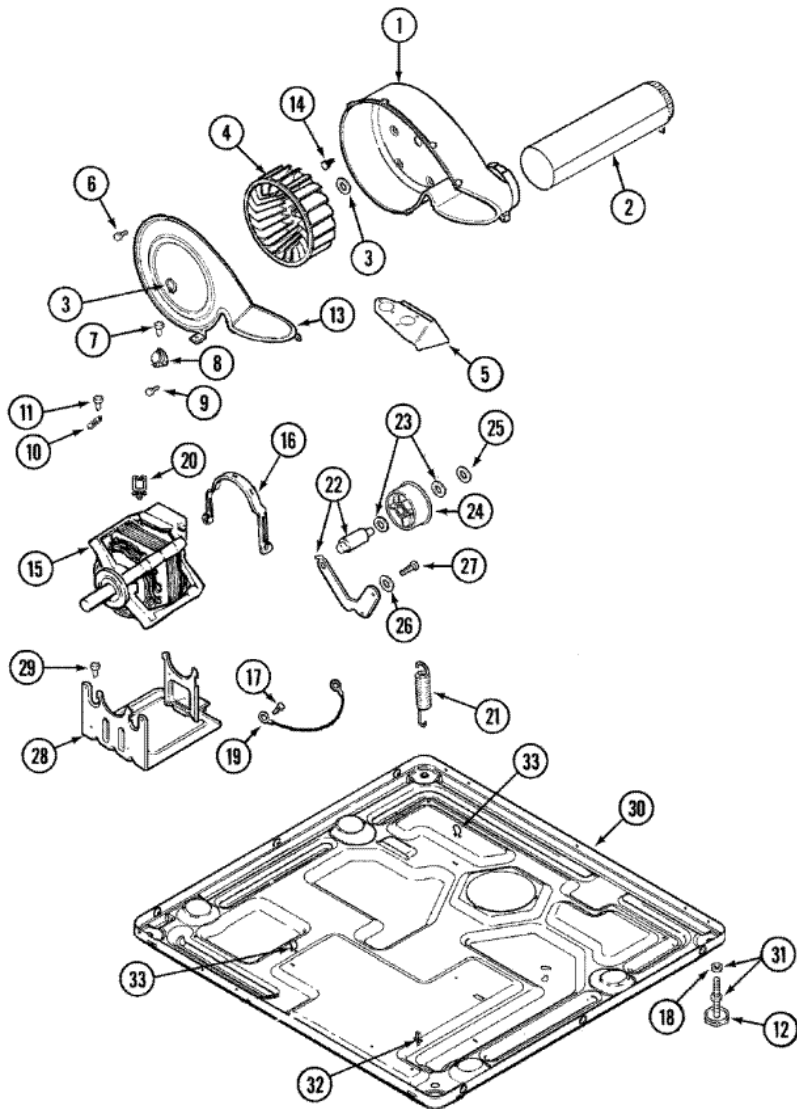

Distribuidor Autorizado

SurteRápido.com

Venta de Refacciones
Electrodomesticas

MDE16PDDYW MOTOR