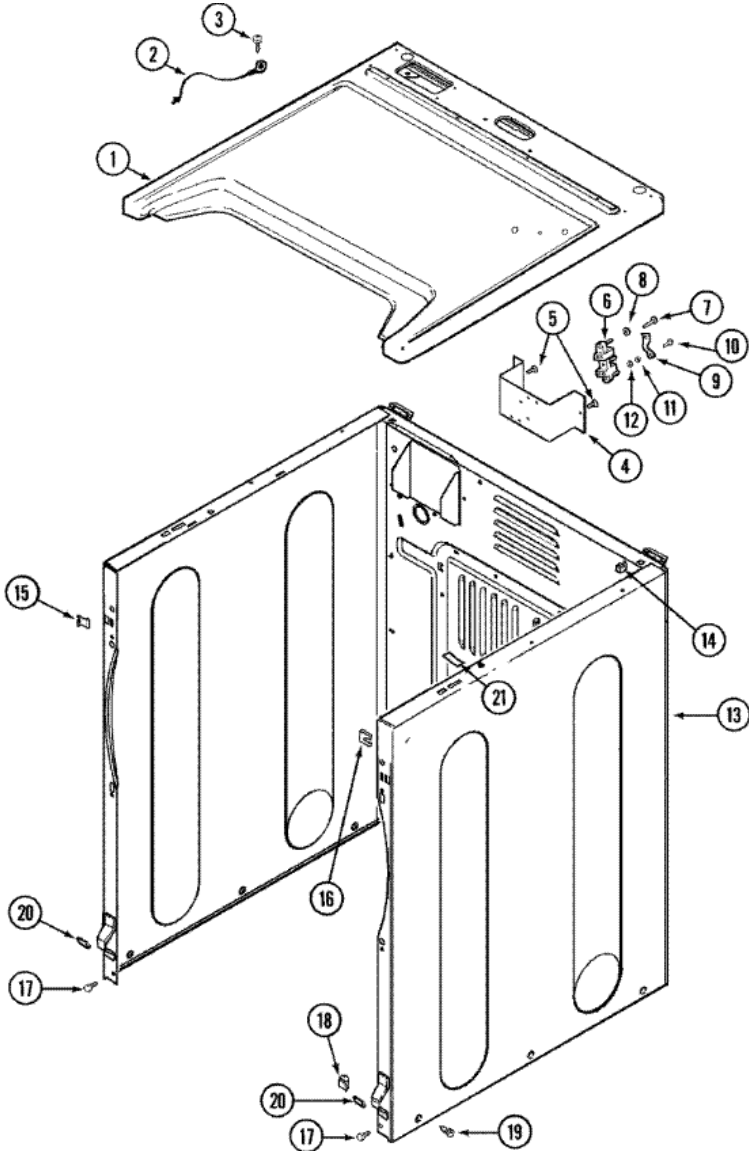

Distribuidor Autorizado

SurteRápido.com

Venta de Refacciones
Electrodomesticas

MDE16PDDYW GABINETE

MDE16PDDYW GABINETE

1	33002633	COVER, TOP (WHT-AS PK) (S/P)
2	205810	WIRE, GROUND (S/P)
3	211252	SCREW (S/P)
4	33001826	DESCONTINUADO
5	22001995	SCREW (S/P)
6	33001244	BLOCK, TERMINAL (S/P)
7	Y312209	SCREW, No.10-24 X 3/4 INCH (S/P)
8	Y311270	WASHER, TERMINAL BLOCK (S/P)
9	Y312184	STRAP, GROUND (S/P)
10	33001245	DESCONTINUADO
11	311484	NUT, TERMINAL BLOCK (S/P)
12	311093	WASHER, 7/32 INCH (S/P)
13	22003643	DESCONTINUADO
14	33002194	FASTENER (S/P)
15	22002049	CLIP (S/P)
16	213280	FRONT PANEL BRACKET/FASTENER (S/P)
17	22001995	SCREW (S/P)
18	Y310376	CLIP, WIRE HARNESS (S/P)
19	213007	SCREW, CABINET (S/P)
19	22003409	DESCONTINUADO
20	22002239	CLIP, LOWER FRONT PANEL (S/P)
21	33001836	STRAP, TOP COVER SUPPORT (S/P)

MDE16PDDYW GABINETE

MDE16PDDYW GABINETE

1	22001995	SCREW (S/P)
1	22004095	HINGE, PLASTIC
2	33001795	COVER, TERMINAL BLOCK (S/P)
3	22001995	SCREW (S/P)
6	22001995	SCREW (S/P)

Distribuidor Autorizado

SurteRápido.com