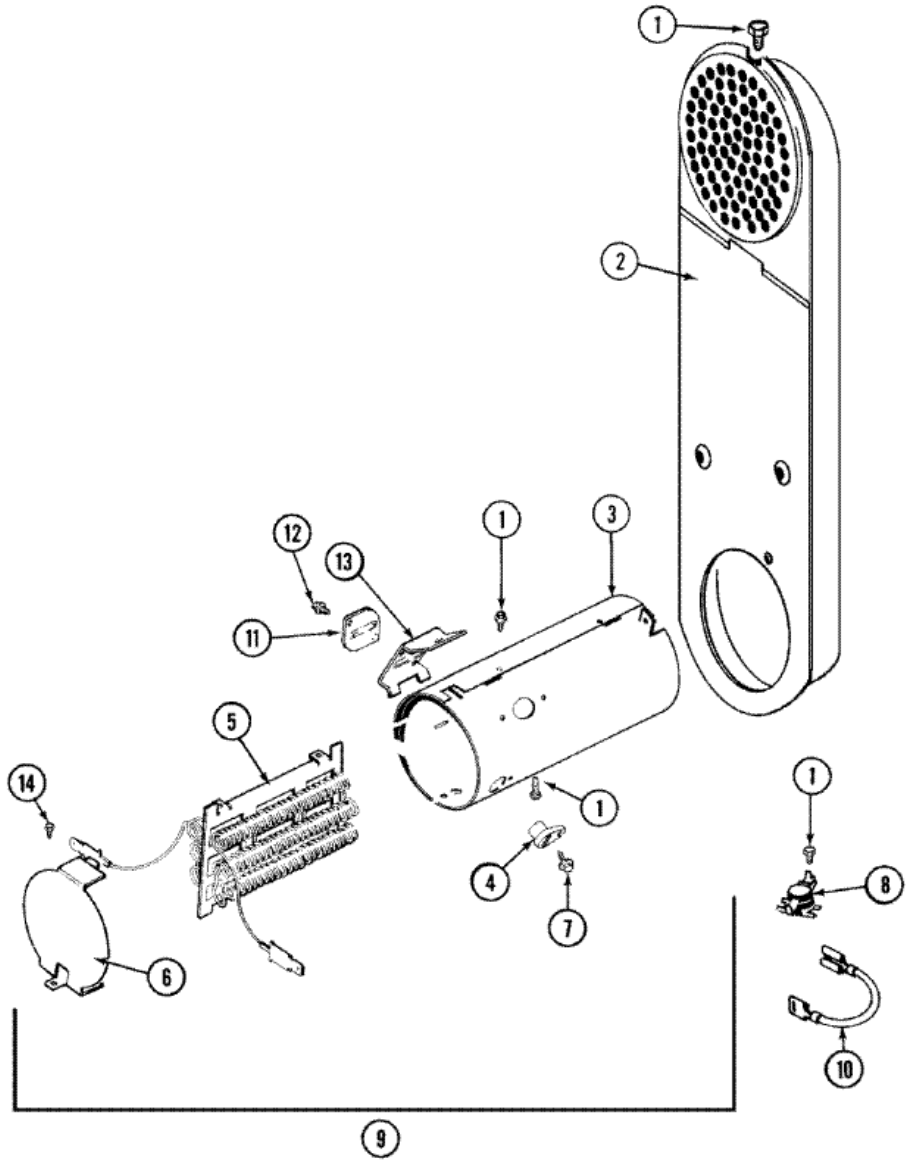

MDE16PDDYW RESISTENCIA