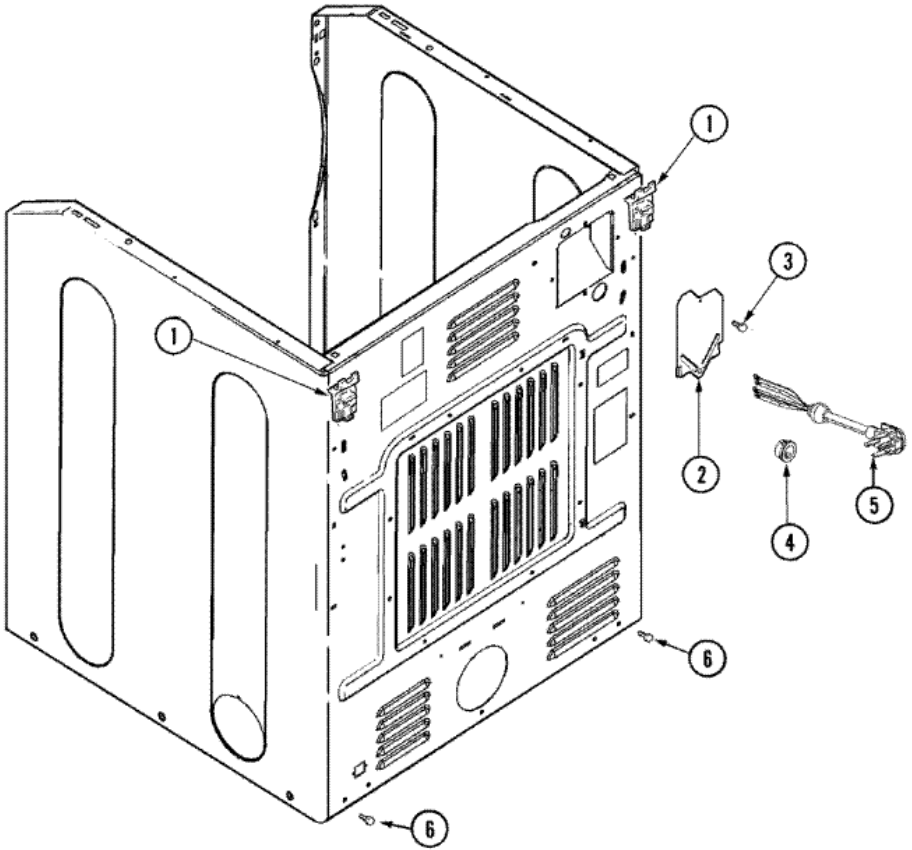

Distribuidor Autorizado

SurteRápido.com

Venta de Refacciones
Electrodomesticas

MDE16PDDYW GABINETE

MDE16PDDYW GABINETE

1	33002633	COVER, TOP (WHT-AS PK) (S/P)
2	205810	WIRE, GROUND (S/P)
3	211252	SCREW (S/P)
4	33001826	DESCONTINUADO
5	22001995	SCREW (S/P)
6	33001244	BLOCK, TERMINAL (S/P)
7	Y312209	SCREW, No.10-24 X 3/4 INCH (S/P)
8	Y311270	WASHER, TERMINAL BLOCK (S/P)
9	Y312184	STRAP, GROUND (S/P)
10	33001245	DESCONTINUADO
11	311484	NUT, TERMINAL BLOCK (S/P)
12	311093	WASHER, 7/32 INCH (S/P)
13	22003643	DESCONTINUADO
14	33002194	FASTENER (S/P)
15	22002049	CLIP (S/P)
16	213280	FRONT PANEL BRACKET/FASTENER (S/P)
17	22001995	SCREW (S/P)
18	Y310376	CLIP, WIRE HARNESS (S/P)
19	213007	SCREW, CABINET (S/P)
19	22003409	DESCONTINUADO
20	22002239	CLIP, LOWER FRONT PANEL (S/P)
21	33001836	STRAP, TOP COVER SUPPORT (S/P)

MDE16PDDYW GABINETE

MDE16PDDYW GABINETE

1	22001995	SCREW (S/P)
1	22004095	HINGE, PLASTIC
2	33001795	COVER, TERMINAL BLOCK (S/P)
3	22001995	SCREW (S/P)
6	22001995	SCREW (S/P)

Distribuidor Autorizado

SurteRápido.com