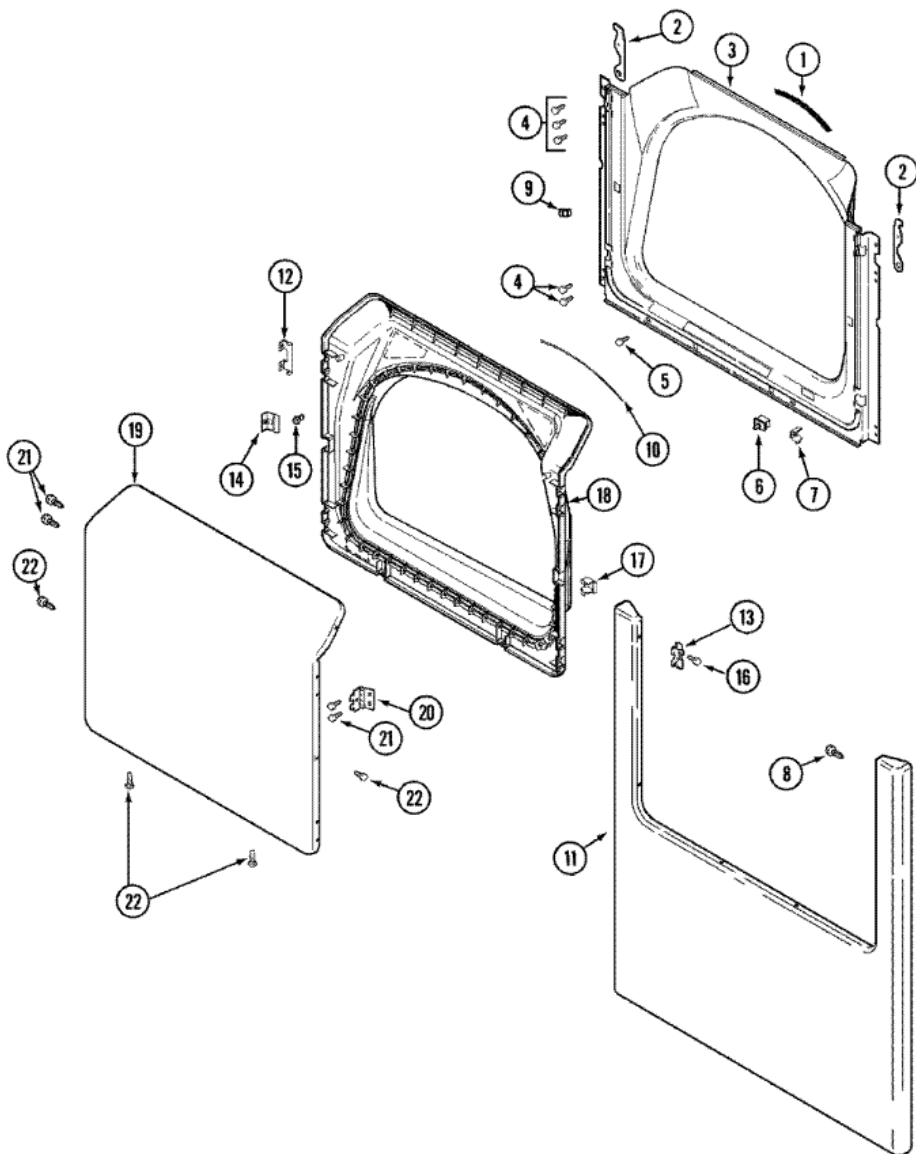

MDE16PDDYW TABLERO

MDE16PDDYW TABLERO

1	33002941	FACIA - PD/PS (CONTROL PANEL) (S/P)
2	215506	SCREW, TORX (S/P)
3	22001959	WIRE, GROUND (S/P)
4	215527	SCREW (S/P)
4	306694	BACKUP PLATE WITH SWITCH (S/P)
5	33002863	BUTTON, PUSH
6	33002519	BRACKET, BACK (WHT) (S/P)
6	22002954	DEFLECTOR, WATER (W/ADHESIVE) (S/P)
7	22003089	DESCONTINUADO
8	22001996	SCREW (S/P)
9	215003	FASTENER (S/P)
10	22001960	TRANSFORMER
10	22002925	SCREW (S/P)
11	33003005	BOARD, CONTROL (S/P)
11	33001204	DESCONTINUADO
12	22001962	COVER, DISPLAY (S/P)
13	211252	SCREW (S/P)
14	215526	SCREW (S/P)
15	33001878	WIRE HARNESS, MAIN (S/P)
16	33002671	USE & CARE MANUAL (S/P)

Distribuidor Autorizado

SurteRápido.com

Venta de Refacciones
Electrodomesticas

MDE16PDDYW PUERTA

MDE16PDDYW PUERTA

1	33001767	SEAL, SHROUD (S/P)
2	33002597	HOOK, SECURITY (S/P)
3	33001900	SHROUD (WHT) (S/P)
4	22001995	SCREW (S/P)
5	33001768	SCREW, SHROUD (S/P)
6	33001508	SWITCH, DOOR
7	33001760	BRACKET, HINGE (S/P)
8	22002243	SCREW (S/P)
8	22002244	CLIP, GROUNDING (S/P)
9	LA-1003	CATCH, DOOR (FEMALE)
10	33002094	SEAL, DOOR (S/P)
11	33001901	PANEL, FRONT (WHT) (S/P)
11	213280	FRONT PANEL BRACKET/FASTENER (S/P)
12	22002038	CLIP, DOOR (DOUBLE) (S/P)
13	33001764	COVER, HINGE HOLE (WHT) (S/P)
14	33001793	BRACKET, STRIKE (S/P)
15	33001761	STRIKE, DOOR (MALE) (S/P)
16	33001846	SCREW (S/P)
17	33001763	PLUG, INNER DOOR (S/P)
18	33001899	DOOR, INNER (WHT) (S/P)
18	22002039	CLIP, DOOR (SINGLE) (S/P)
18	22002063	SCREW No.8-18AB WAFER HD (S/P)
19	33001904	DOOR, OUTER (WHT) (S/P)
20	33001759	HINGE, DOOR (S/P)
21	22002062	SCREW (S/P)
22	22002063	SCREW No.8-18AB WAFER HD (S/P)