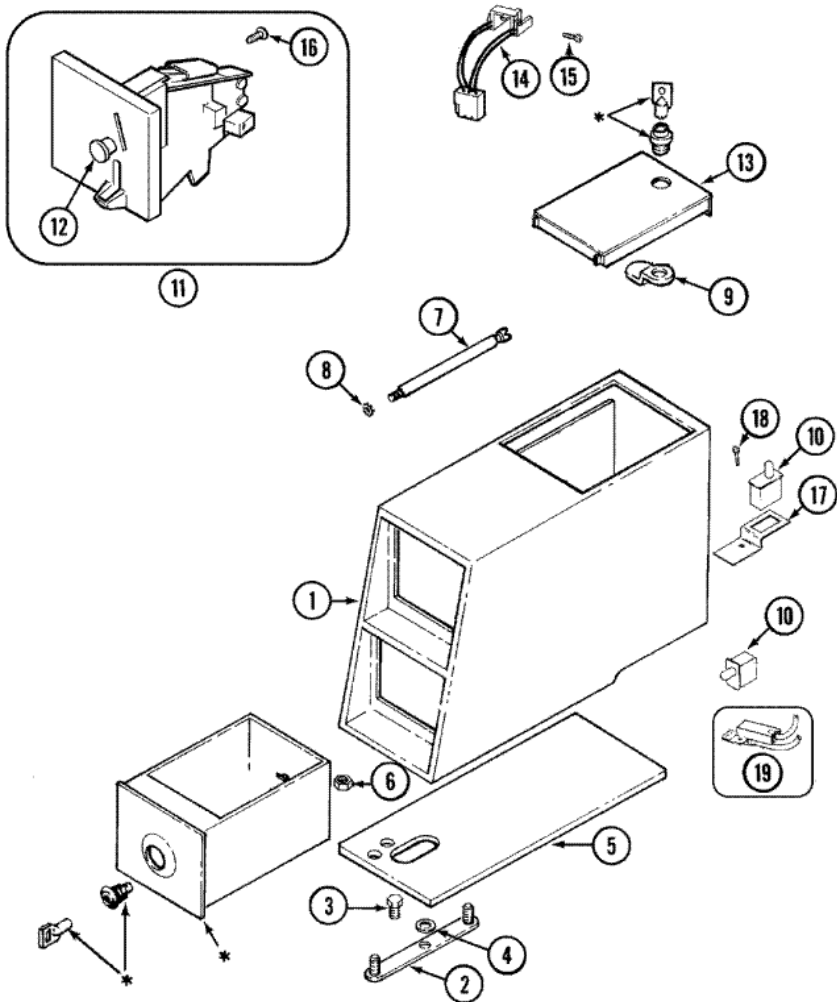

Distribuidor Autorizado

SurteRápido.com

Venta de Refacciones
Electrodomesticas

MDE16PDDYW DEPOSITO MONEDAS