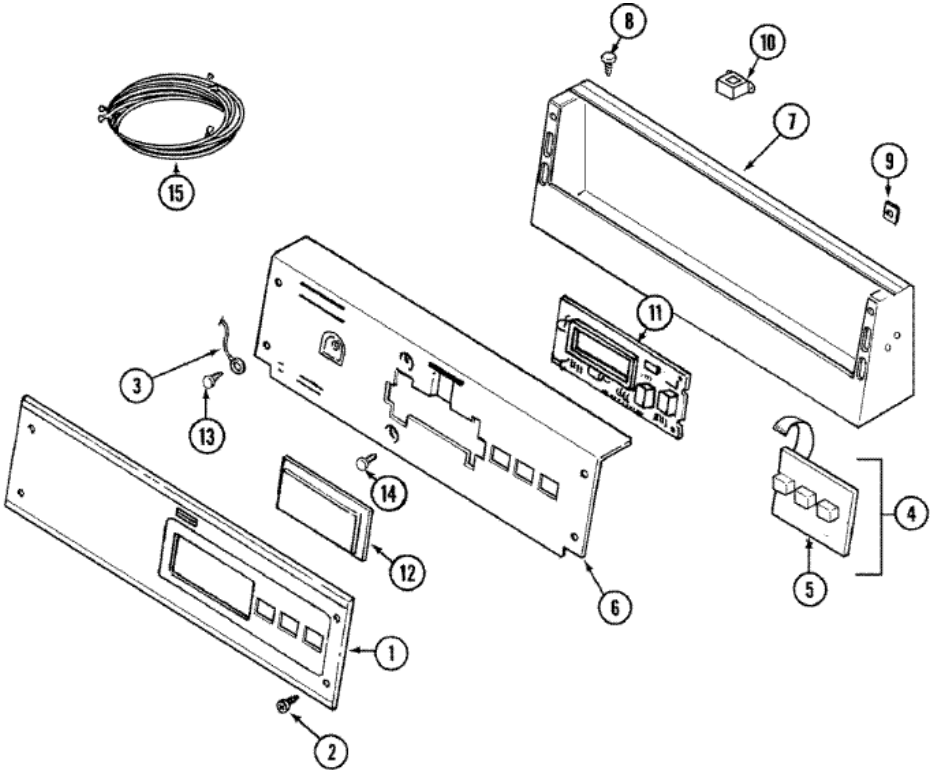

Venta de Refacciones
Electrodomesticas

MDE16PDDYW DEPOSITO MONEDAS

MDE16PDDYW DEPOSITO MONEDAS

1	212276	SCREW (S/P)
1	22002480	DESCONTINUADO
2	22001810	STRAP, MOUNTING (S/P)
3	22001996	SCREW (S/P)
4	910309	WASHER (S/P)
5	22002072	DESCONTINUADO
6	Y052740	NUT (S/P)
7	213035	BOLT, LOCKING (S/P)
8	910181	LOCK WASHER (S/P)
9	22003348	CAM, LOCKING (S/P)
10	33001250	SWITCH, SENSOR (S/P)
11	22003678	ASSY, COIN DROP U.S. (S/P)
11	22004112	COIN DROP GREENWALD (S/P)
12	216200	BUTTON, RETURN (S/P)
13	22003679	DESCONTINUADO
14	22001965	DESCONTINUADO
15	314665	SCREW (S/P)
16	216068	SCREW (S/P)
17	22001404	BRACKET, SWITCH (S/P)
18	212276	SCREW (S/P)
19	22001966	HARNES, SENSOR SWITCH (S/P)

MDE16PDDYW TABLERO

MDE16PDDYW TABLERO

1	33002941	FACIA - PD/PS (CONTROL PANEL) (S/P)
2	215506	SCREW, TORX (S/P)
3	22001959	WIRE, GROUND (S/P)
4	215527	SCREW (S/P)
4	306694	BACKUP PLATE WITH SWITCH (S/P)
5	33002863	BUTTON, PUSH
6	33002519	BRACKET, BACK (WHT) (S/P)
6	22002954	DEFLECTOR, WATER (W/ADHESIVE) (S/P)
7	22003089	DESCONTINUADO
8	22001996	SCREW (S/P)
9	215003	FASTENER (S/P)
10	22001960	TRANSFORMER
10	22002925	SCREW (S/P)
11	33003005	BOARD, CONTROL (S/P)
11	33001204	DESCONTINUADO
12	22001962	COVER, DISPLAY (S/P)
13	211252	SCREW (S/P)
14	215526	SCREW (S/P)
15	33001878	WIRE HARNESS, MAIN (S/P)
16	33002671	USE & CARE MANUAL (S/P)