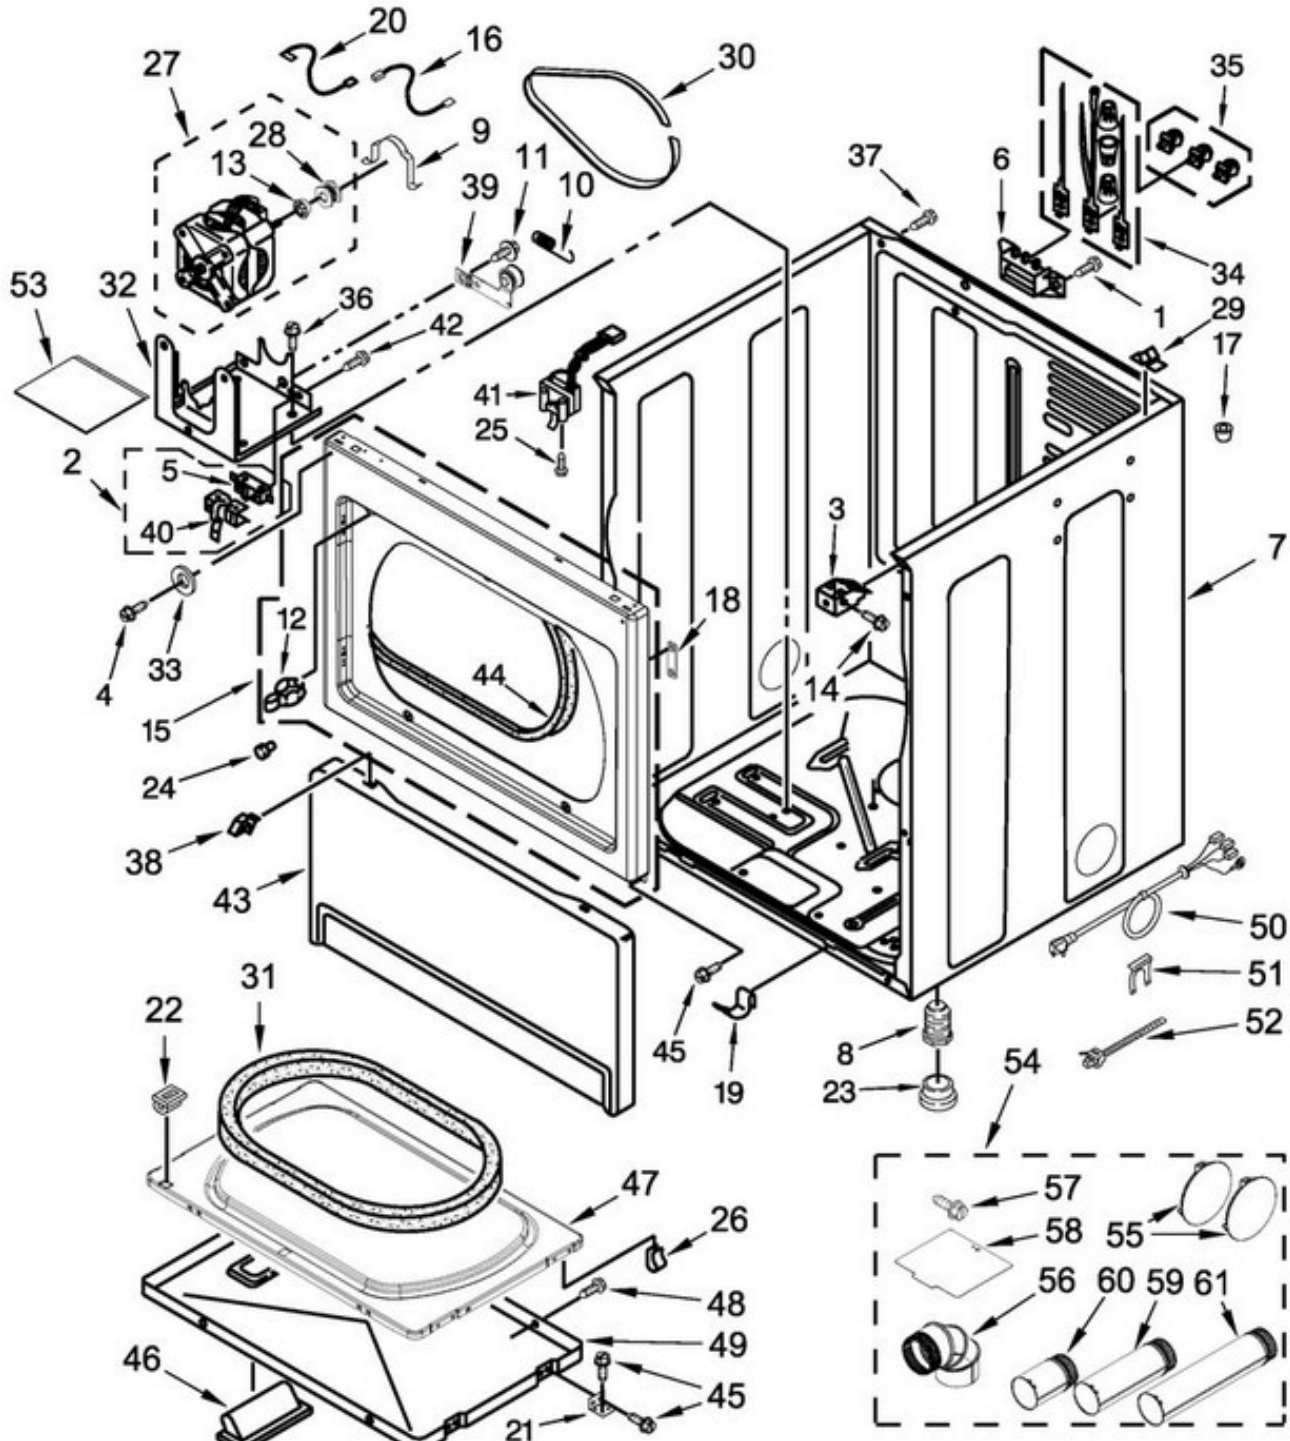

CABINET PARTS