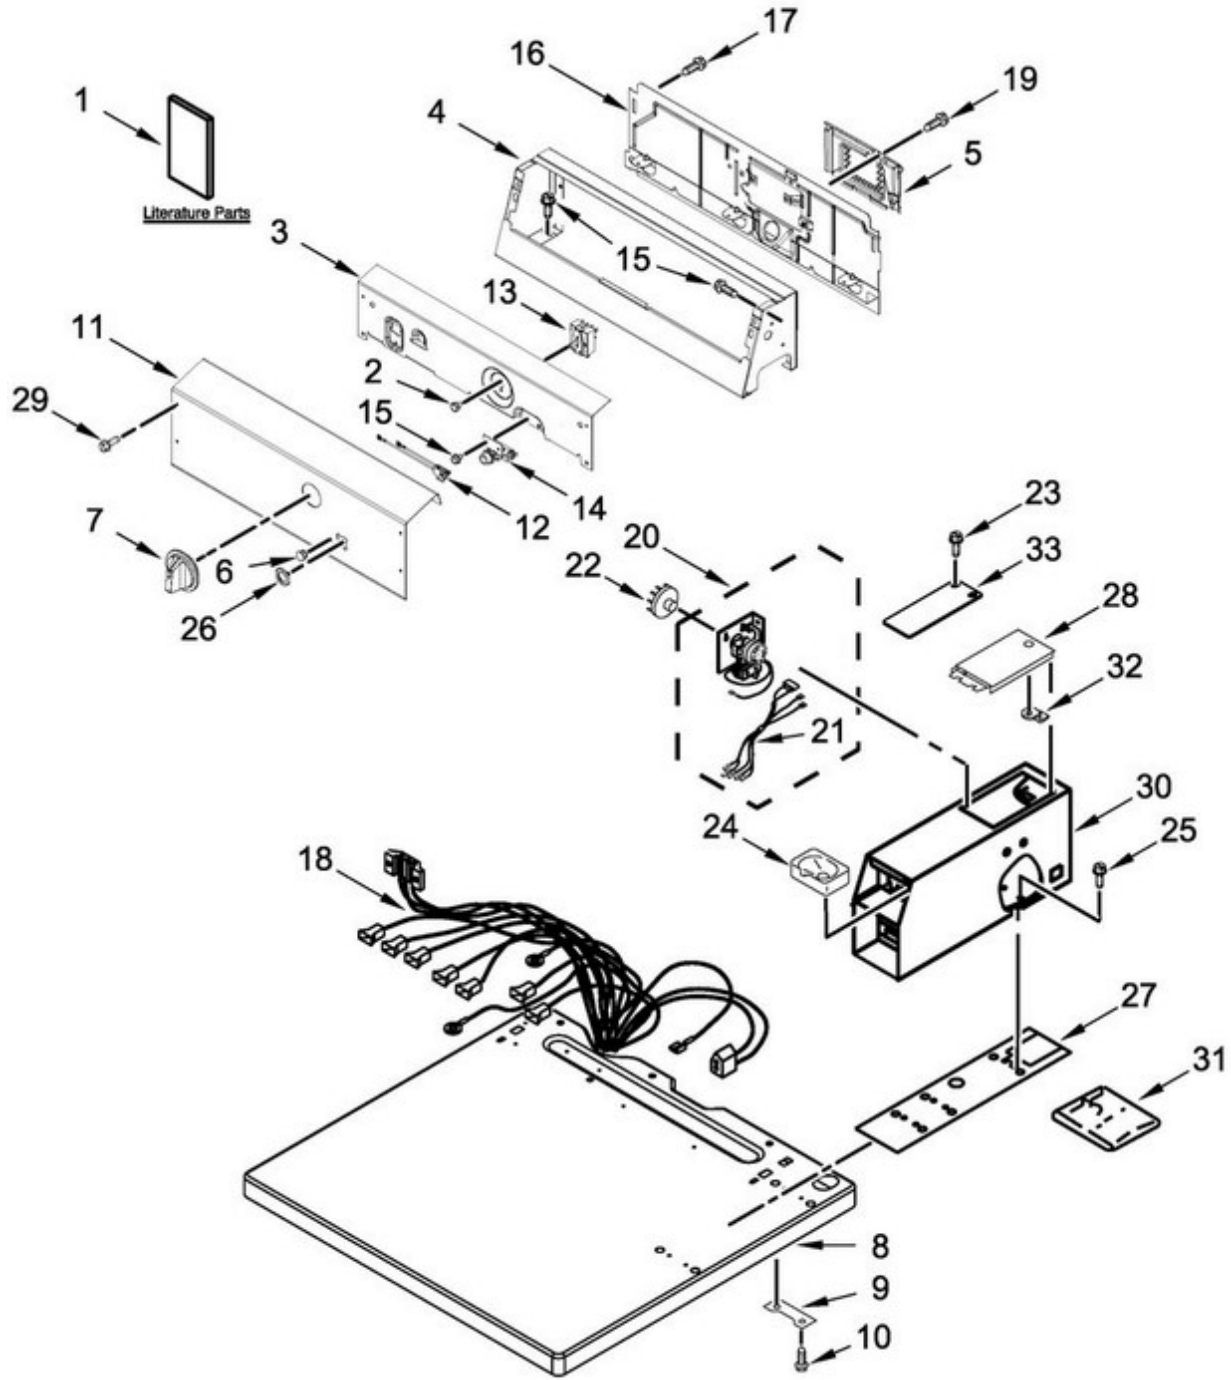

TOP AND CONSOLE PARTS