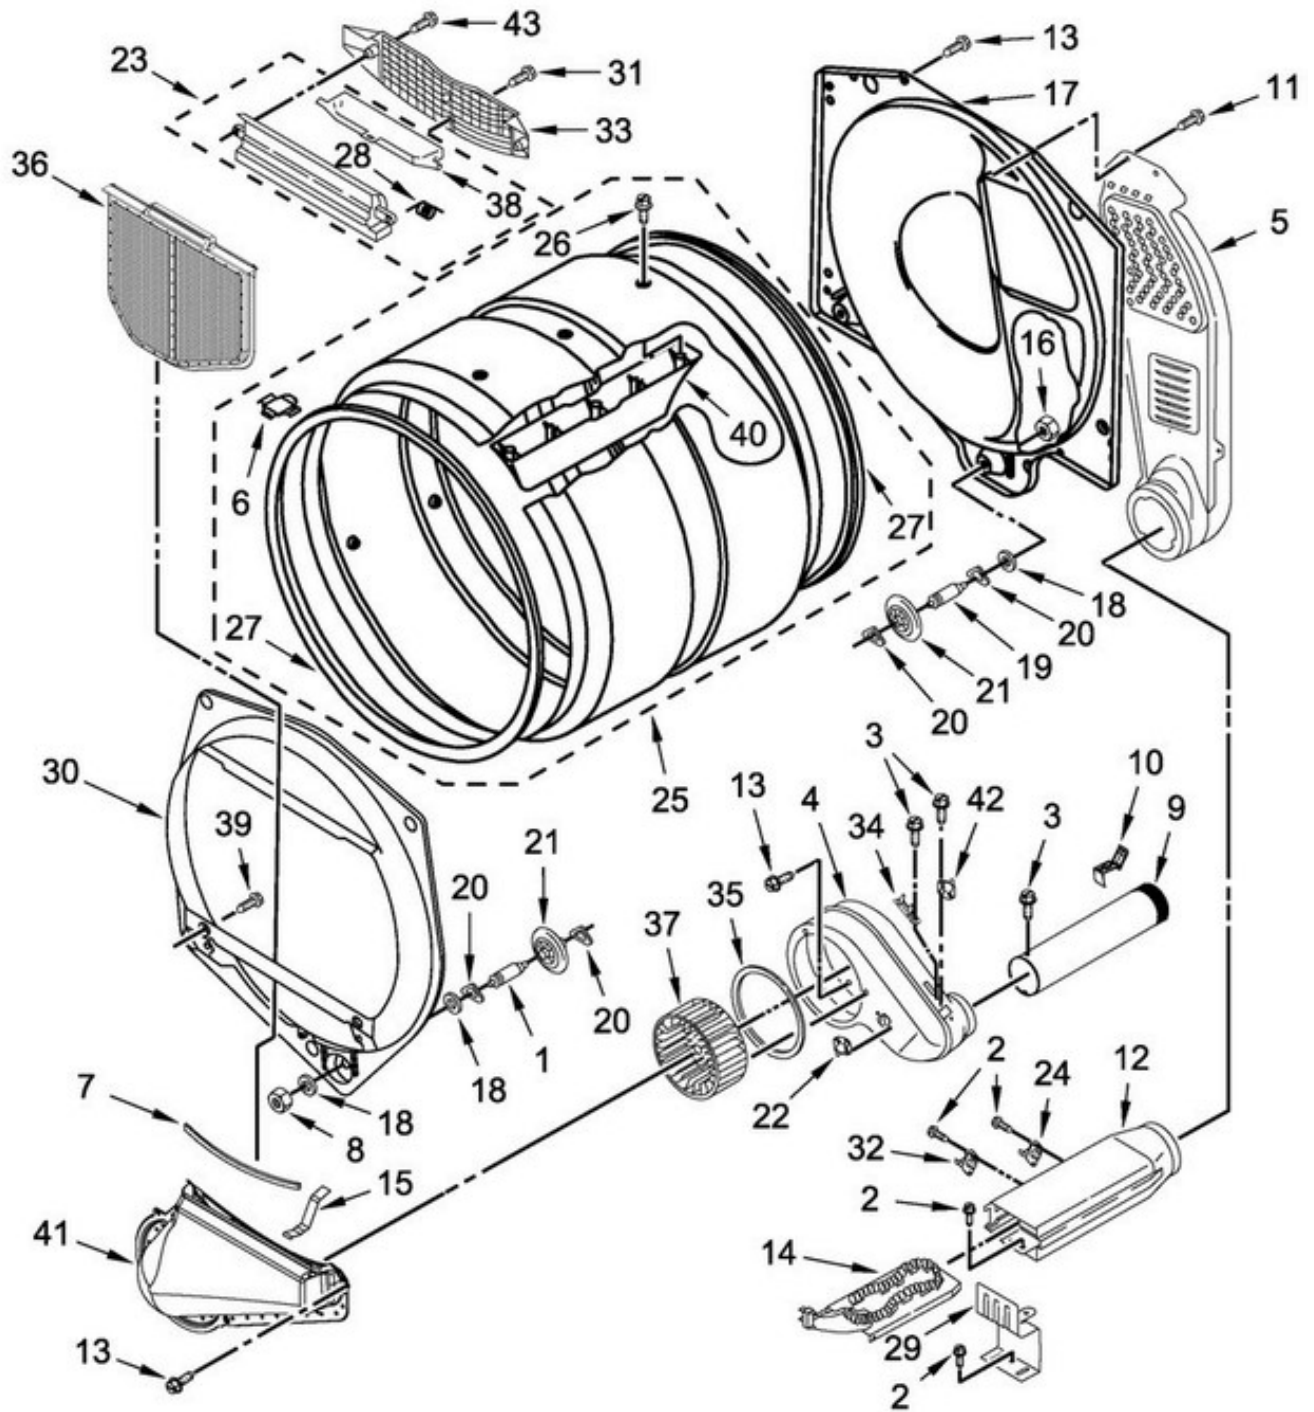

BENITO JUÁREZ #1500 GPE ZITON, CD. GUADALUPE NUEVO LEÓN TEL: 8183377999 Y 49
HORARIOS: LUNES A VIERNES 8:30 A 6:00 PM Y SÁBADOS DE 8:30 A 2:00 PM

www.denek.com