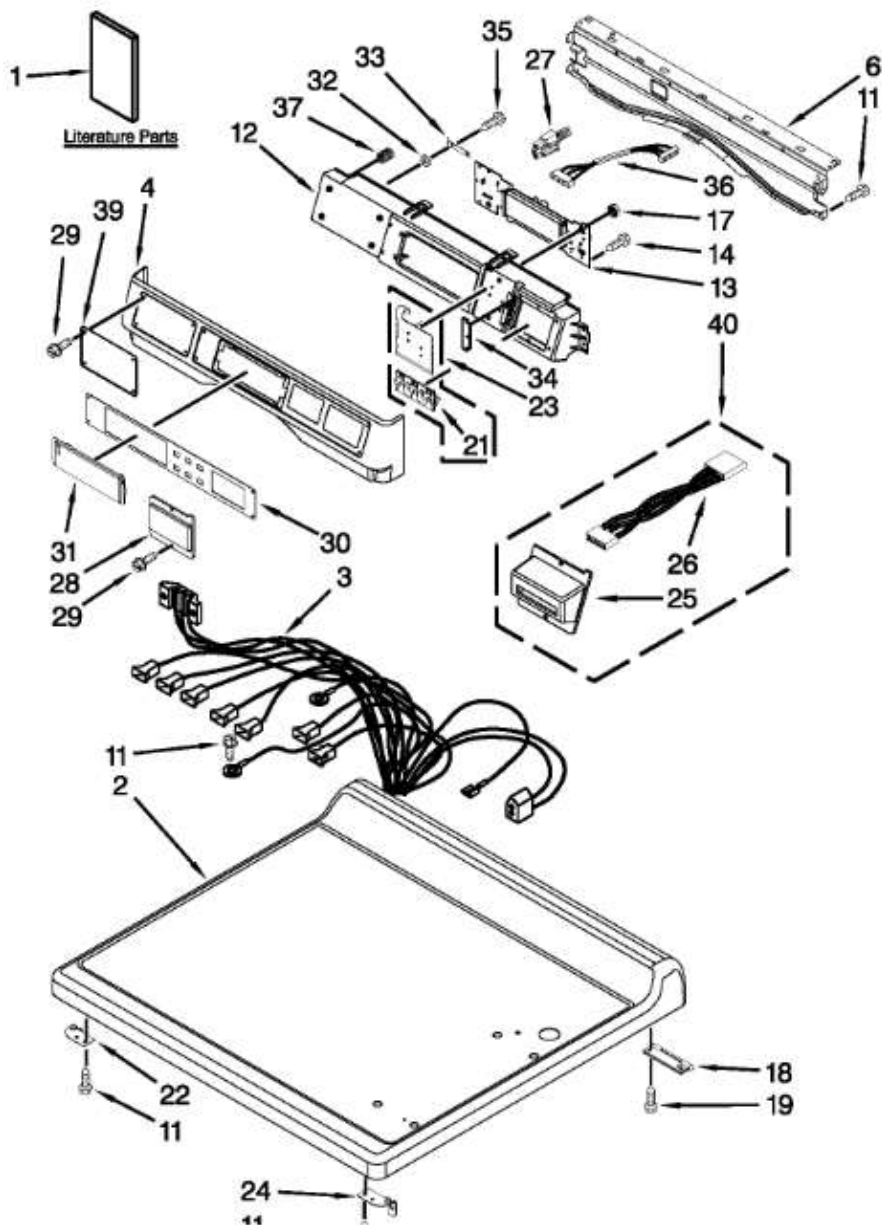

## MDE25PRAYW1

1	W10135154	Installation Instructions
1	W10166310	WIRING DIAGRAM
1	W10239202	TECH SHEET
1	W10313706	INSTALLATION INSTRUCTIONS,CARD READER
2	W10137410	TOP (WHITE)
3	W10555111	HARNESS,MAIN
4	WPW10137459	CONSOLE (OUTER)
6	WP8565237	BRACKET,CONSOLE
11	WP488729	SCREW
12	W10137427	CONSOLE (INNER)
13	W10166387	USER-INTERFACE ASSEMBLY
14	489136	SCREW
17	WPW10139046	NUT
18	WP8565018	HINGE & PIN ASSEMBLY (WHITE)
19	WP488627	SCREW
21	WPW10424308	BUTTON,PUSH
22	W10137445	BRACKET - TOP PANEL,LEFT
23	WPW10135255	SWITCH,MEMBRANE & BACKER PLATE
24	W10137444	BRACKET - TOP PANEL,RIGHT
25	WPW10137454	BEZEL,CARD READER
26	W10331020	HARNESS,WIRING CARD READER
27	W10133282	JUMPER,SWITCH SERVICE/VAULT
28	W10213906	COVER,CARD READER
29	WPW10137457	SCREW
30	W10334889	FASCIA-CONSOLE
31	WPW10267645	COVER,DISPLAY
32	W10189075	WASHER,BRASS
33	W10532923	GROUND-JUMPER,TAB
34	W10187276	SEAL,CONSOLE
35	WP488234	SCREW
36	W10166307	HARNESS,COMMUNICATION
37	WPW10189313	INSERT
39	W10137461	DISPENSER,FASCIA
40	W10344080	CARD READER,CONVERSION KIT