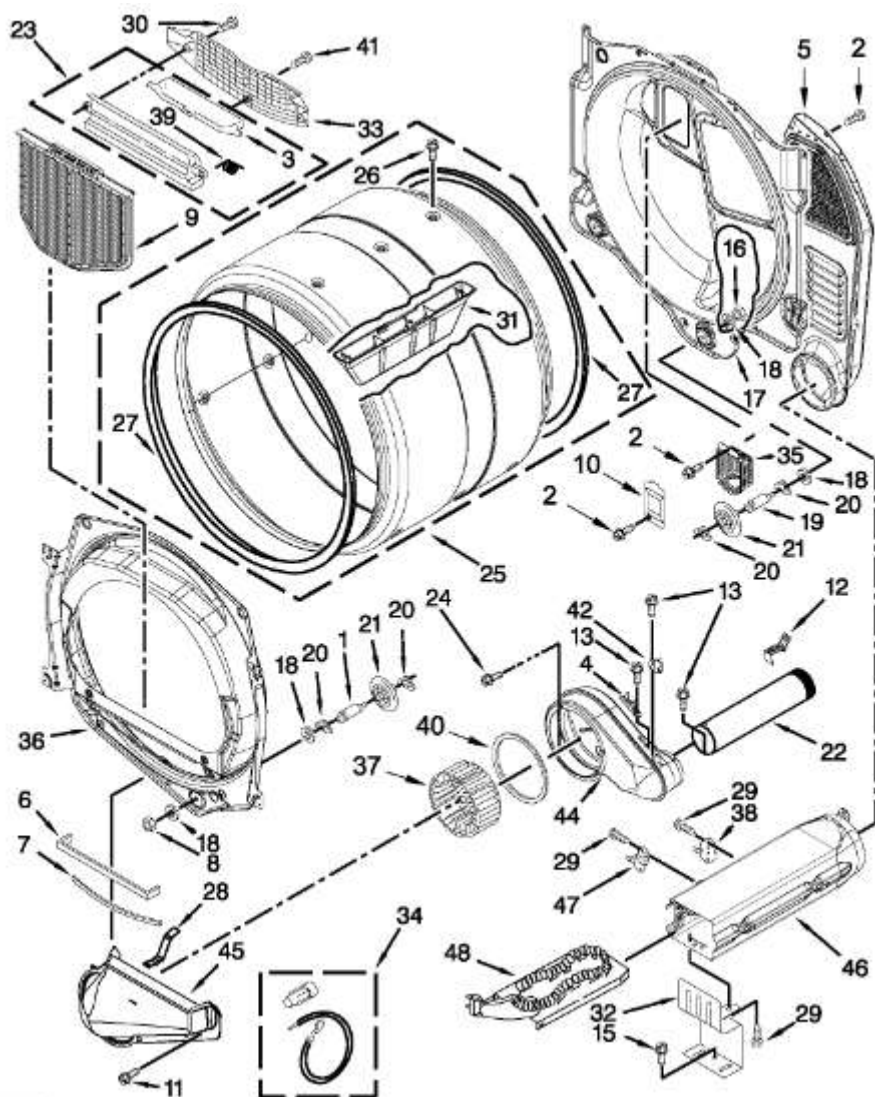

MDE25PRAYW1

MDE25PRAYW1

1	WPW10359271	SHAFT,RH THREAD
2	WP488729	SCREW
3	WPW10153413	DOOR,LINT SCREEN
4	WP3392519	FUSE,THERMAL (91C)
5	WP3387911	ASSEMBLY,AIR DUCT
6	WP697813	SEAL,OUTLET HOUSING
7	WP697813	SEAL,DRUM FRONT
8	WPW10080210	NUT,HEX
9	W10120998	SCREEN,LINT
10	WP8532165	LENS,DRUM LIGHT
11	WP487240	SCREW
12	8572105	CLIP,EXHAUST
13	8533971	SCREW
15	WP693995	SCREW
16	WPW10080190	NUT,HEX (LEFT HAND THREAD)
17	WPW10080170	BULKHEAD,REAR
18	WPW10080960	WASHER
19	WPW10359272	SHAFT,LH THREAD
20	WPW10512946	WASHER,TRI RING
21	WPW10314173	ROLLER,SUPPORT
22	WP8563728	PIPE,EXHAUST
23	WPW10153423	ASSEMBLY,OUTLET HOUSING
24	WP489463	SCREW
25	W10549246	ASSEMBLY,DRUM (COMPLETE)
26	W10853898	SCREW
27	280114	SEAL,DRUM
28	WP8066208	CLIP,SPRING
29	WP90767	SCREW
30	WP3387230	SCREW
31	W10852390	BAFFLE,DRUM
32	8066099	BRACKET,HEATER BOX
33	WPW10153412	GRILLE,OUTLET
34	279457	TERMINAL WIRE KIT (FOR HEATER ELEMENT WIRING)
		HARNESS REPAIR)
35	8578825	BRACKET,DRUM LIGHT