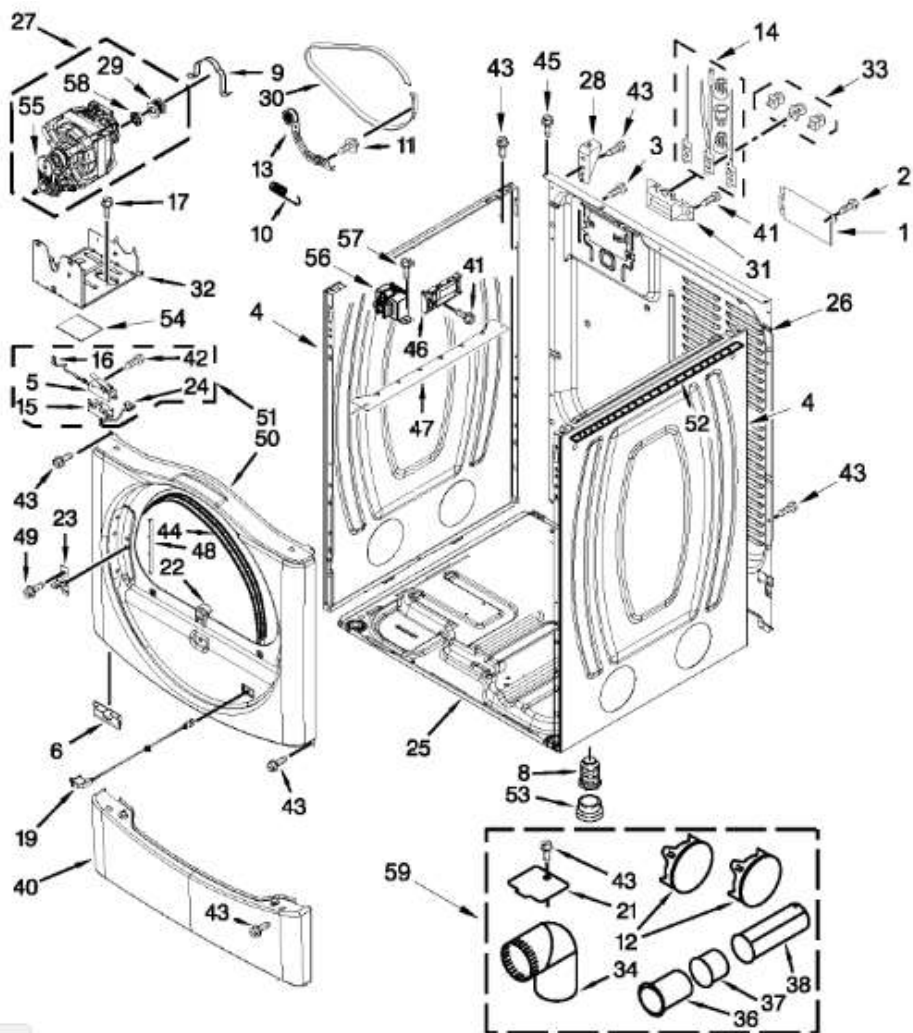

MDE25PRAYW1

MDE25PRAYW1

1	W10135154	Installation Instructions
1	W10166310	WIRING DIAGRAM
1	W10239202	TECH SHEET
1	W10313706	INSTALLATION INSTRUCTIONS,CARD READER
2	W10137410	TOP (WHITE)
3	W10555111	HARNESS,MAIN
4	WPW10137459	CONSOLE (OUTER)
6	WP8565237	BRACKET,CONSOLE
11	WP488729	SCREW
12	W10137427	CONSOLE (INNER)
13	W10166387	USER-INTERFACE ASSEMBLY
14	489136	SCREW
17	WPW10139046	NUT
18	WP8565018	HINGE & PIN ASSEMBLY (WHITE)
19	WP488627	SCREW
21	WPW10424308	BUTTON,PUSH
22	W10137445	BRACKET - TOP PANEL,LEFT
23	WPW10135255	SWITCH,MEMBRANE & BACKER PLATE
24	W10137444	BRACKET - TOP PANEL,RIGHT
25	WPW10137454	BEZEL,CARD READER
26	W10331020	HARNESS,WIRING CARD READER
27	W10133282	JUMPER,SWITCH SERVICE/VAULT
28	W10213906	COVER,CARD READER
29	WPW10137457	SCREW
30	W10334889	FASCIA-CONSOLE
31	WPW10267645	COVER,DISPLAY
32	W10189075	WASHER,BRASS
33	W10532923	GROUND-JUMPER,TAB
34	W10187276	SEAL,CONSOLE
35	WP488234	SCREW
36	W10166307	HARNESS,COMMUNICATION
37	WPW10189313	INSERT
39	W10137461	DISPENSER,FASCIA
40	W10344080	CARD READER,CONVERSION KIT