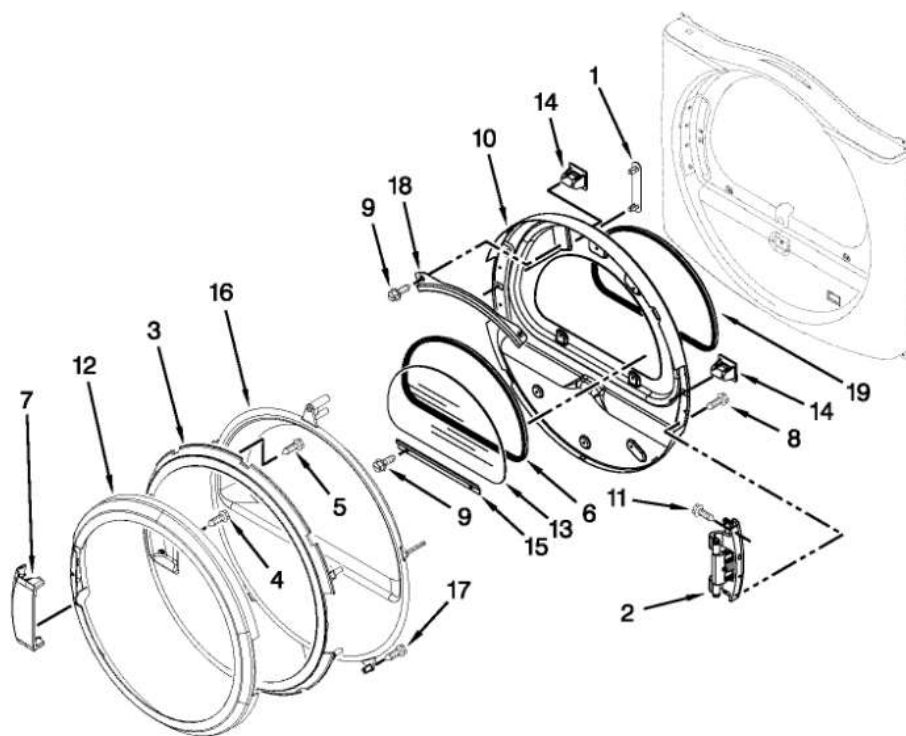

MDE25PRAYW1

MDE25PRAYW1

1	8565119	HOLE COVER,HINGE
2	WPW10304672	ASSEMBLY,DOOR HINGE
3	W10137467	ASSEMBLY,DOOR INTERMEDIATE
4	W10850046	SCREW
5	3400618	SCREW
6	8579663	SEAL,WINDOW
7	W10112976	HANDLE,DOOR (WHITE)
8	WPW10159996	SCREW
9	3373329D	SCREW
10	W10363674	DOOR,INNER
11	WP355515	SCREW
12	W10112916	OUTER RING,DOOR
13	WPW10286878	WINDOW
14	279570	ASSEMBLY,DOOR CATCH
15	8519354	RETAINER,WINDOW
16	WP8580059	DOOR,INTERMEDIATE (STATIONARY)
17	WP8534022	SCREW
18	8519356	RETAINER,WINDOW (UPPER)
19	WPW10163915	SEAL,DOOR

*NOTA: SI EL CODIGO DEL ARTICULO QUE NECESITA NO APARECE EN NUESTRA PAGINA WEB, ES PROBABLE QUE SEA SOBRE PEDIDO O ESTE OBSOLETO.

FAVOR DE COMUNICARSE A NUESTRAS OFICINAS PARA MAYOR INFORMACION

TELEFONOS: 83377949, 83377999 Y 83373889.