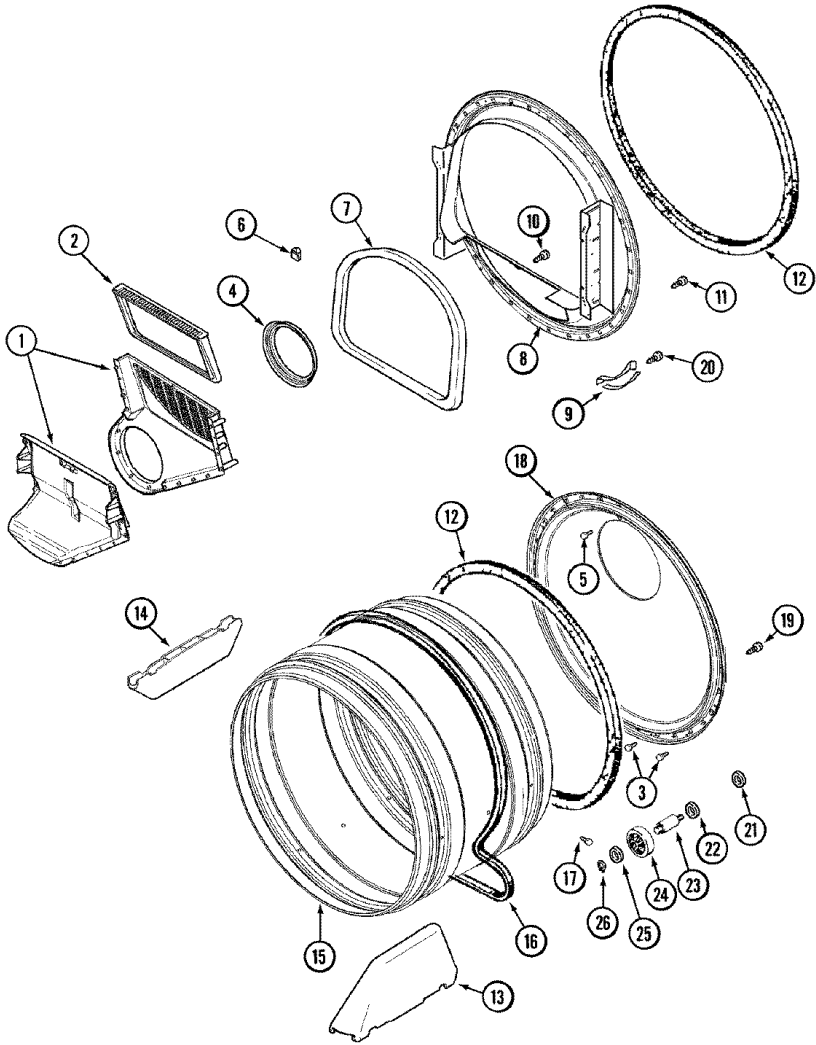

MDG16CSDWW TAMBOR