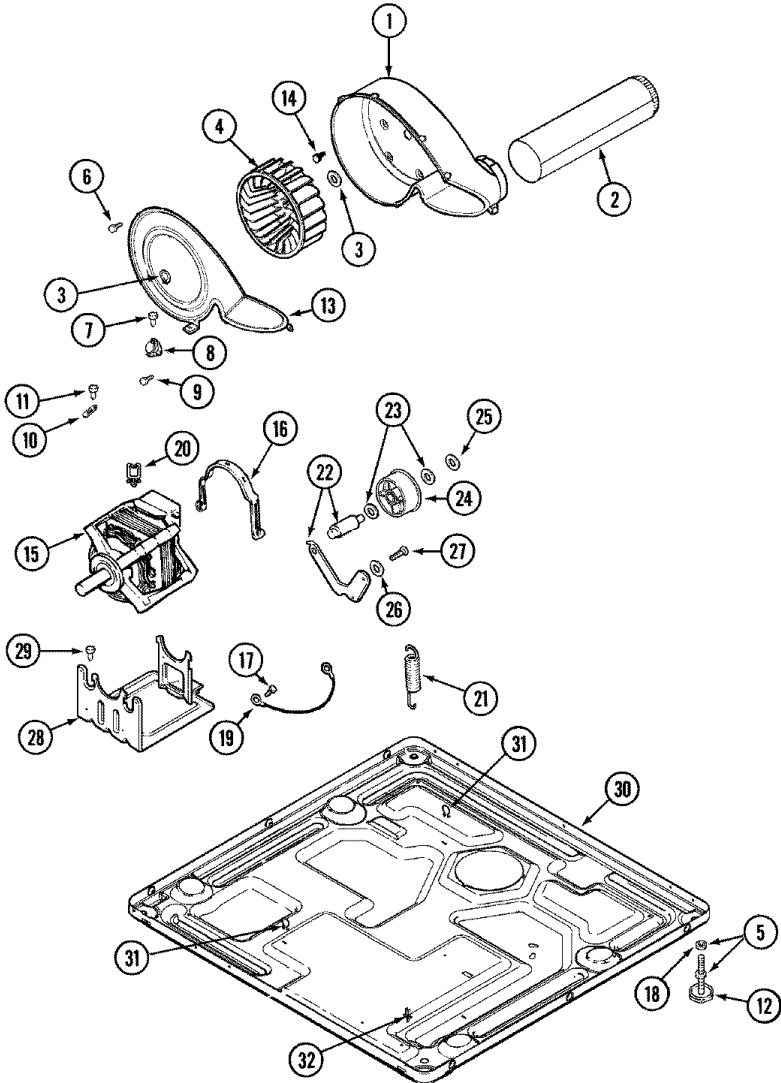

Distribuidor Autorizado

SurteRápido.com

Venta de Refacciones
Electrodomesticas

MDG16CSDWW BASE