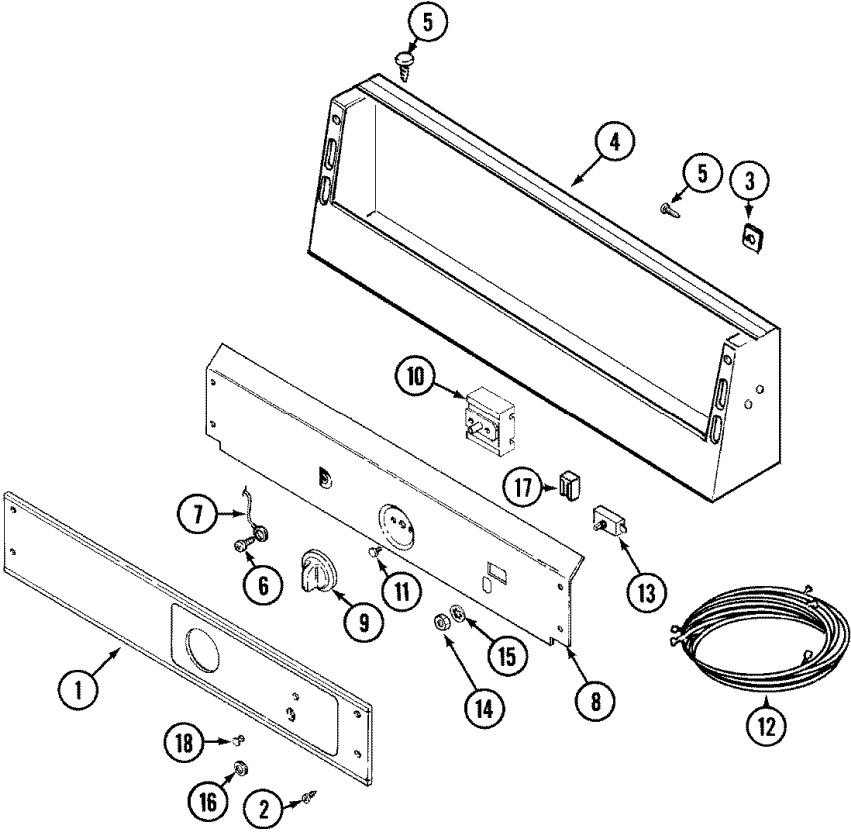

30	314331	RETURN SPRING (S/P)
31	314332	ACTUATOR SPRING (S/P)
32	306104	TORSION-TIMER KIT (S/P)
33	212707	SCREW (S/P)
34	315277	SCREW (S/P)
35	701719	HEX. NUT, No.6-32 (S/P)
36	910708	SCREW -RELAY TO TUB SUPPORT (S/P)
37	211168	SCREW, No.8 X 5/16 INCH (S/P)

MDG16CSDWW TABLERO