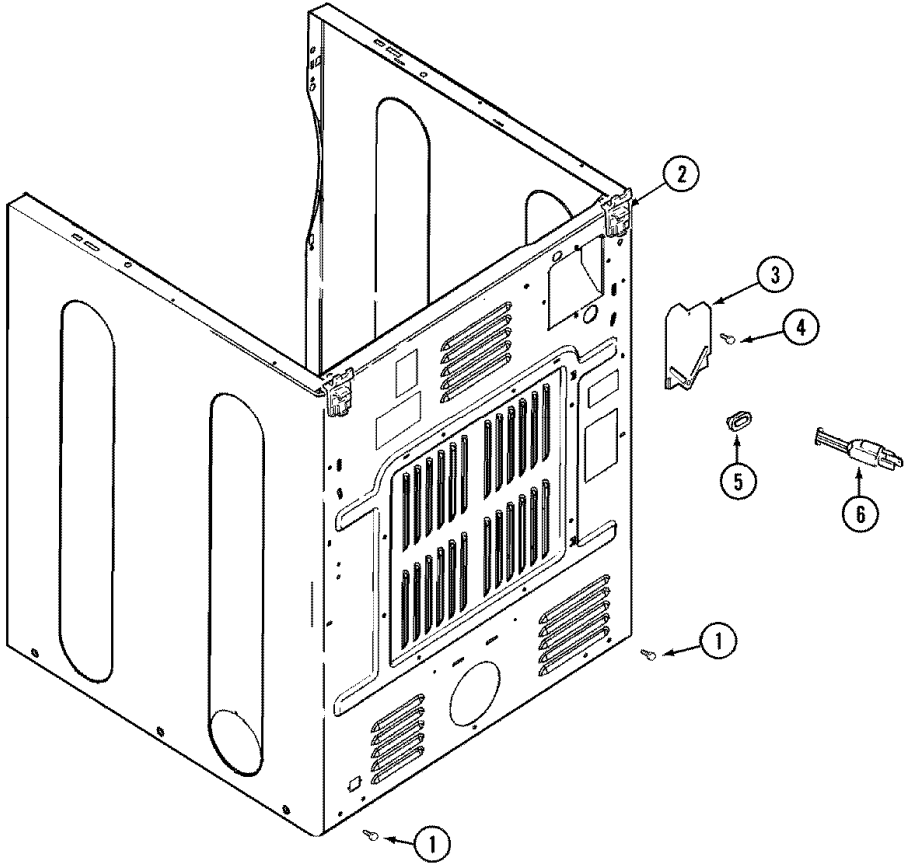

MDG16CSDWW GABINETE

MDG16CSDWW GABINETE

1	33002633	COVER, TOP (WHT-AS PK) (S/P)
2	22001959	WIRE, GROUND (S/P)
3	210186	SCREW, GROUND WIRE TO BASE--NA (S/P)
4	22003643	CABINET ASSY. (WHT AS PK) DESCONTINUADO
5	33002194	FASTENER (S/P)
6	22002049	CLIP (S/P)
7	213280	FRONT PANEL BRACKET/FASTENER (S/P)
8	22001995	SCREW (S/P)
9	Y310376	CLIP, WIRE HARNESS (S/P)
10	213007	SCREW, CABINET (S/P)
10	22003409	SCREW----NA (S/P)
11	22002239	CLIP, LOWER FRONT PANEL (S/P)
12	Y310376	CLIP, WIRE HARNESS (S/P)
13	33001836	STRAP, TOP COVER SUPPORT (S/P)

MDG16CSDWW GABINETE

MDG16CSDWW GABINETE

1	22001995	SCREW (S/P)
2	22004095	HINGE, PLASTIC (S/P)
2	22001995	SCREW (S/P)
3	33001795	COVER, TERMINAL BLOCK (S/P)
4	22001995	SCREW (S/P)
5	2-11881	GROMMET, CORD
6	33002778	POWER CORD (S/P)