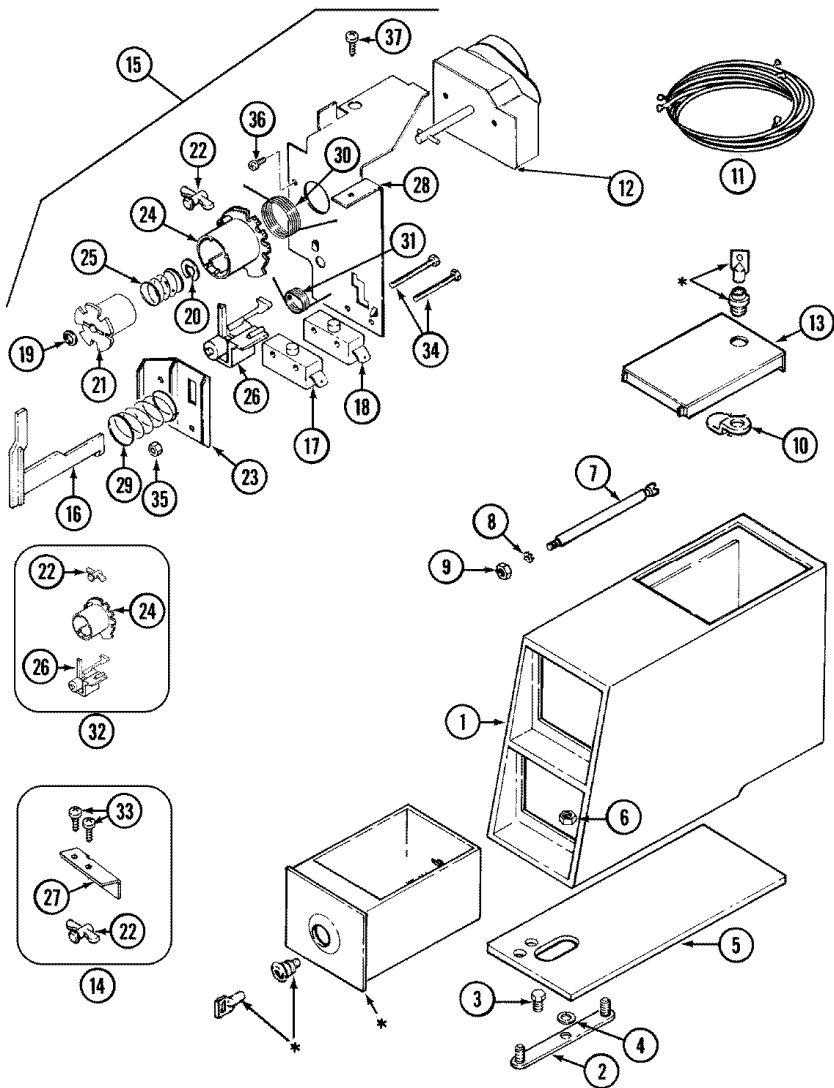

MDG16CSDWW GABINETE

MDG16CSDWW GABINETE

1	22001995	SCREW (S/P)
2	22004095	HINGE, PLASTIC (S/P)
2	22001995	SCREW (S/P)
3	33001795	COVER, TERMINAL BLOCK (S/P)
4	22001995	SCREW (S/P)
5	2-11881	GROMMET, CORD
6	33002778	POWER CORD (S/P)

Distribuidor Autorizado

SurteRápido.com

Venta de Refacciones
Electrodomesticas

MDG16CSDWW DEPOSITO MONEDAS

MDG16CSDWW DEPOSITO MONEDAS

1	22002478	VAULT, COIN (WHT)CS DESCONTINUADO
2	22001810	STRAP, MOUNTING DESCONTINUADO
3	211294	SCREW (S/P)
4	910309	WASHER (S/P)
5	22002072	GASKET, CONTROL CENTER DESCONTINUADO
6	Y052740	NUT (S/P)
7	22001903	LOCKING BOLT, COIN SLIDE DESCONTINUADO
8	910387	LOCK WASHER (S/P)
9	Y052721	NUT (S/P)
10	22003677	LOCKING CAM (S/P)
11	33001195	WIRE HARNESS, TIMER (S/P)
12	33002115	TIMER
13	22003679	TIMER ACCESS DOOR ASSY DESCONTINUADO
13	22001883	SCREW (S/P)
13	22001882	LATCH, ACCESS DOOR (S/P)
13	22001881	GROMMET, DOUBLE (S/P)
14	33002598	ACTUATOR, DRYER KIT (S/P)
15	33001275	TORSION TIMER ASSY. (S/P)
16	314337	SLIDER (S/P)
17	305798	BYPASS SWITCH FOR MOTOR DESCONTINUADO
18	Y305799	BYPASS SWITCH FOR HEATER (S/P)
19	211790	LOCK RING FOR TIMER SHAFT (S/P)
20	312270	E CLIP
21	314330	DRIVER FOR INDEX WHEEL DESCONTINUADO
22	314547	ADJUSTMENT RETURN STOP (S/P)
22	314335	TIME ADJUSTMENT PEG (S/P)
23	314339	SWITCH AND SLIDER BRACKET (S/P)
24	314546	INDEX WHEEL (S/P)
25	211065	SPRING, TIMER KNOB (S/P)
26	33002967	ACTUATOR, SWITCH (S/P)
27	33001708	BRACKET, COIN SLIDE (S/P)
28	33002702	BRACKET, TIMER (S/P)
29	314340	HELICAL SPRING (S/P)

30	314331	RETURN SPRING (S/P)
31	314332	ACTUATOR SPRING (S/P)
32	306104	TORSION-TIMER KIT (S/P)
33	212707	SCREW (S/P)
34	315277	SCREW (S/P)
35	701719	HEX. NUT, No.6-32 (S/P)
36	910708	SCREW -RELAY TO TUB SUPPORT (S/P)
37	211168	SCREW, No.8 X 5/16 INCH (S/P)