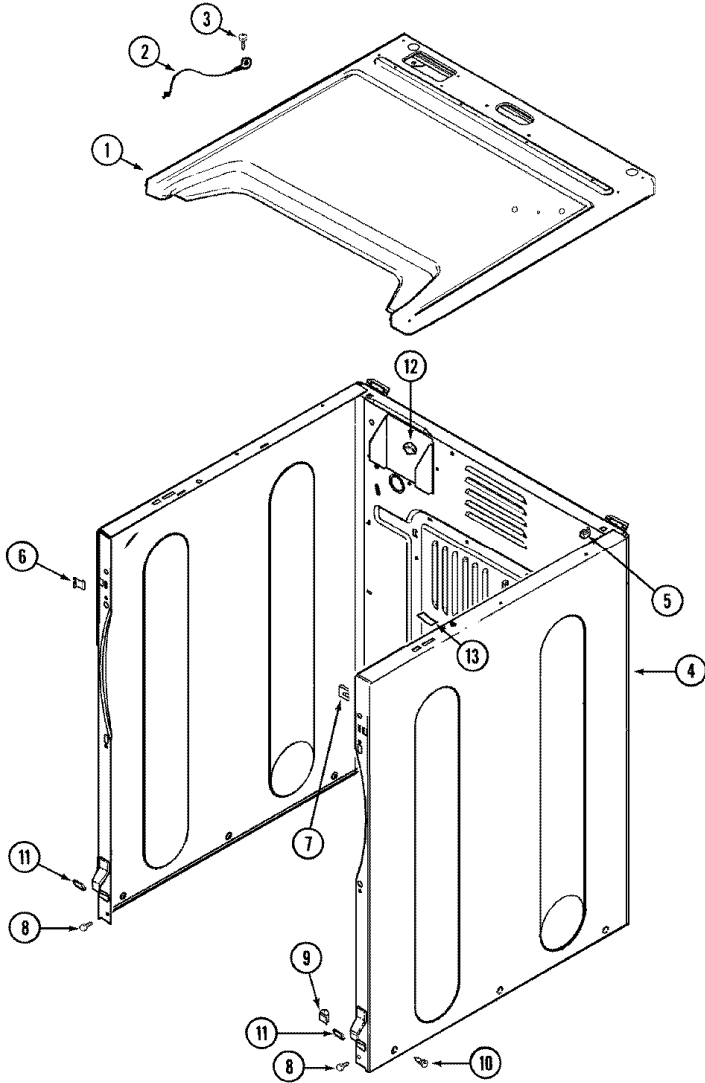

MDG16CSDWW GABINETE

MDG16CSDWW GABINETE

1	33002633	COVER, TOP (WHT-AS PK) (S/P)
2	22001959	WIRE, GROUND (S/P)
3	210186	SCREW, GROUND WIRE TO BASE--NA (S/P)
4	22003643	CABINET ASSY. (WHT AS PK) DESCONTINUADO
5	33002194	FASTENER (S/P)
6	22002049	CLIP (S/P)
7	213280	FRONT PANEL BRACKET/FASTENER (S/P)
8	22001995	SCREW (S/P)
9	Y310376	CLIP, WIRE HARNESS (S/P)
10	213007	SCREW, CABINET (S/P)
10	22003409	SCREW----NA (S/P)
11	22002239	CLIP, LOWER FRONT PANEL (S/P)
12	Y310376	CLIP, WIRE HARNESS (S/P)
13	33001836	STRAP, TOP COVER SUPPORT (S/P)

MDG16CSDWW GABINETE

MDG16CSDWW GABINETE

1	22001995	SCREW (S/P)
2	22004095	HINGE, PLASTIC (S/P)
2	22001995	SCREW (S/P)
3	33001795	COVER, TERMINAL BLOCK (S/P)
4	22001995	SCREW (S/P)
5	2-11881	GROMMET, CORD
6	33002778	POWER CORD (S/P)