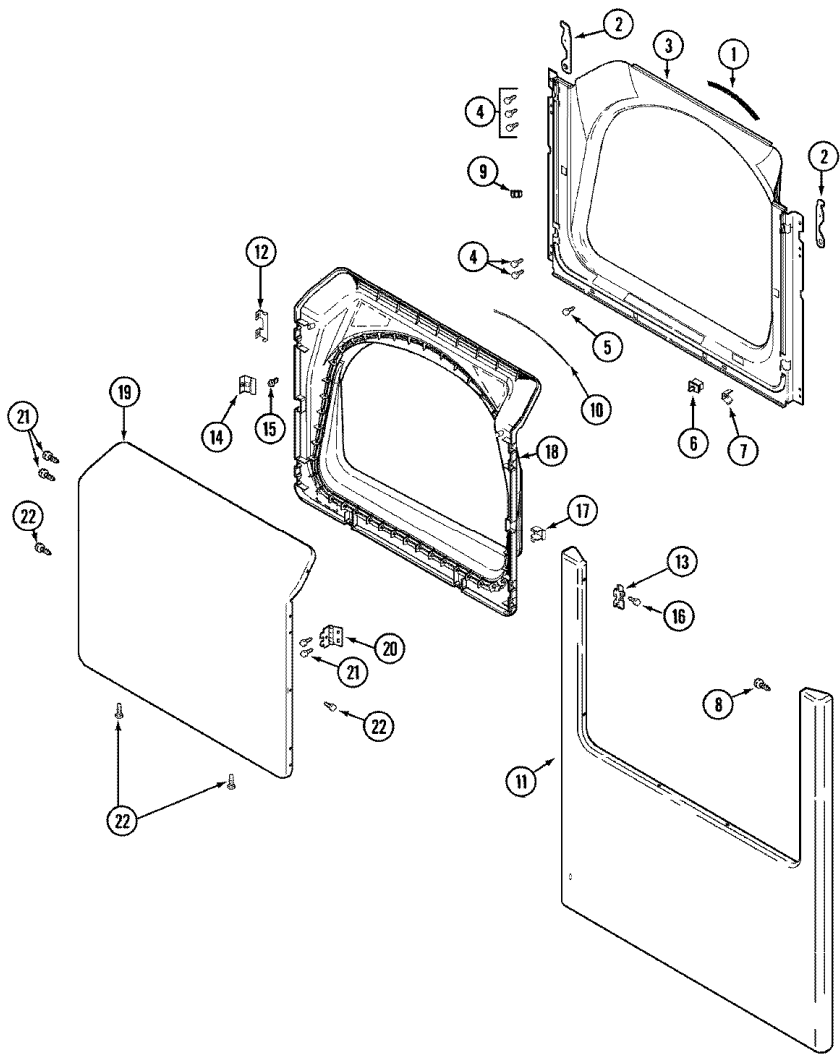

30	314331	RETURN SPRING (S/P)
31	314332	ACTUATOR SPRING (S/P)
32	306104	TORSION-TIMER KIT (S/P)
33	212707	SCREW (S/P)
34	315277	SCREW (S/P)
35	701719	HEX. NUT, No.6-32 (S/P)
36	910708	SCREW -RELAY TO TUB SUPPORT (S/P)
37	211168	SCREW, No.8 X 5/16 INCH (S/P)

MDG16CSDWW TABLERO

MDG16CSDWW TABLERO

1	33002938	FACIA - CS (CONTROL PANEL) (S/P)
2	215506	SCREW, TORX (S/P)
3	215506	SCREW, TORX (S/P)
4	22003089	CONSOLE (WHT) DESCONTINUADO
4	33001948	TRANSFORMER (S/P)
4	22002925	SCREW (S/P)
5	212276	SCREW (S/P)
6	211252	SCREW (S/P)
7	205810	WIRE, GROUND (S/P)
8	33002522	BRACKET, BACK (WHT) (S/P)
9	306938	KNOB, SELECTOR SWITCH (S/P)
10	307237	SWITCH, CYCLE SELECTOR (S/P)
11	Y313588	SCREW (S/P)
12	33002244	WIRE HARNESS, MAIN (S/P)
13	306940	SWITCH, PUSH-TO-START
14	422617	HEX NUT ON SWITCH (S/P)
15	312751	LOCK WASHER (S/P)
16	Y312702	KNURLED NUT (S/P)
17	33002798	LAMP, PILOT (S/P)
18	215564	LENS, INDICATOR (AMBER) (S/P)
19	16009021	MANUAL, SERVICE-NO REFUND (S/P)

MDG16CSDWW PUERTA

MDG16CSDWW PUERTA

1	33001767	SEAL, SHROUD (S/P)
2	33002597	HOOK, SECURITY (S/P)
3	33001900	SHROUD (WHT) (S/P)
4	22001995	SCREW (S/P)
5	33001768	SCREW, SHROUD (S/P)
6	33001508	SWITCH, DOOR
7	33001760	BRACKET, HINGE (S/P)
9	279570	CATCH, DOOR (FEMALE)
10	33002094	SEAL, DOOR (S/P)
12	22002038	CLIP, DOOR (DOUBLE) (S/P)
13	33001771	BUSHING, INNER DOOR (S/P)
14	33001793	BRACKET, STRIKE (S/P)
15	33001761	STRIKE, DOOR (MALE) (S/P)
16	22002039	CLIP, DOOR (SINGLE) (S/P)
17	33001763	PLUG, INNER DOOR (S/P)
18	33001899	DOOR, INNER (WHT) (S/P)
19	33001904	DOOR, OUTER (WHT) (S/P)
20	33001759	HINGE, DOOR (S/P)
21	22002062	SCREW (S/P)
22	22002063	SCREW No.8-18AB WAFER HD (S/P)
23	33001764	COVER, HINGE HOLE (WHT) (S/P)
24	33001846	SCREW (S/P)
25	22002243	SCREW (S/P)
25	22002244	CLIP, GROUNDING (S/P)
26	22002239	CLIP, LOWER FRONT PANEL (S/P)
26	213280	FRONT PANEL BRACKET/FASTENER (S/P)
26	33001901	PANEL, FRONT (WHT) (S/P)