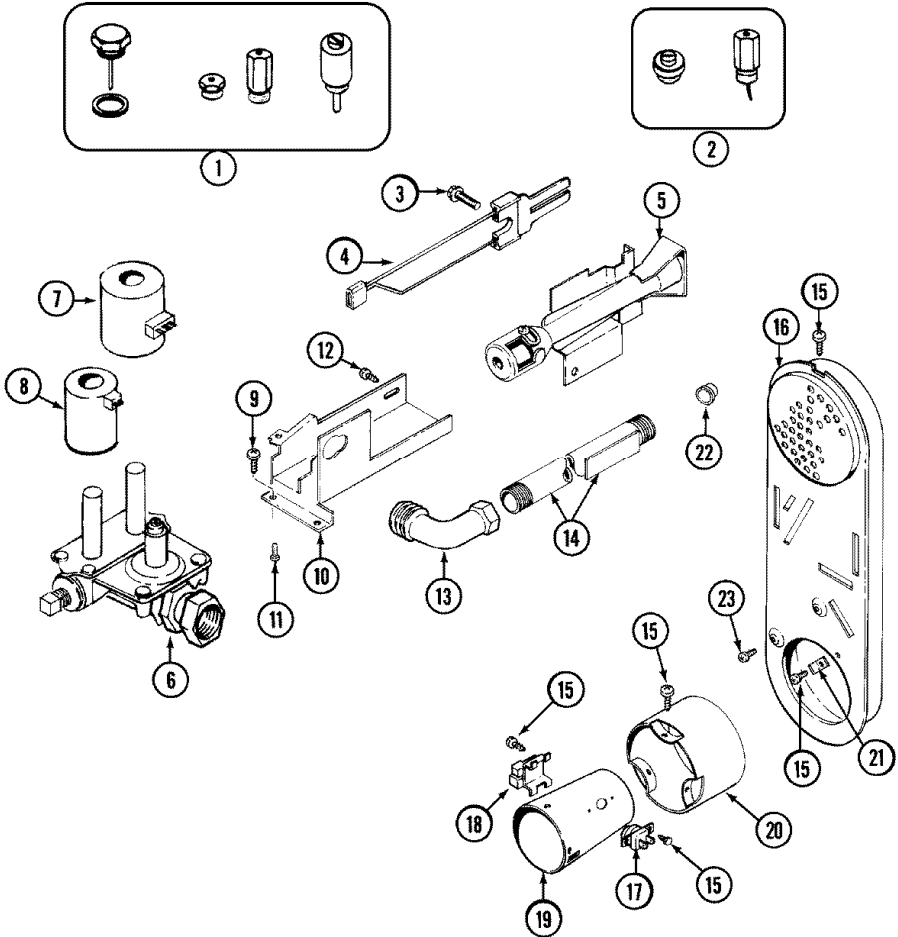

Distribuidor Autorizado

SurteRápido.com

Venta de Refacciones
Electrodomesticas

MDG16CSDWW QUEMADOR