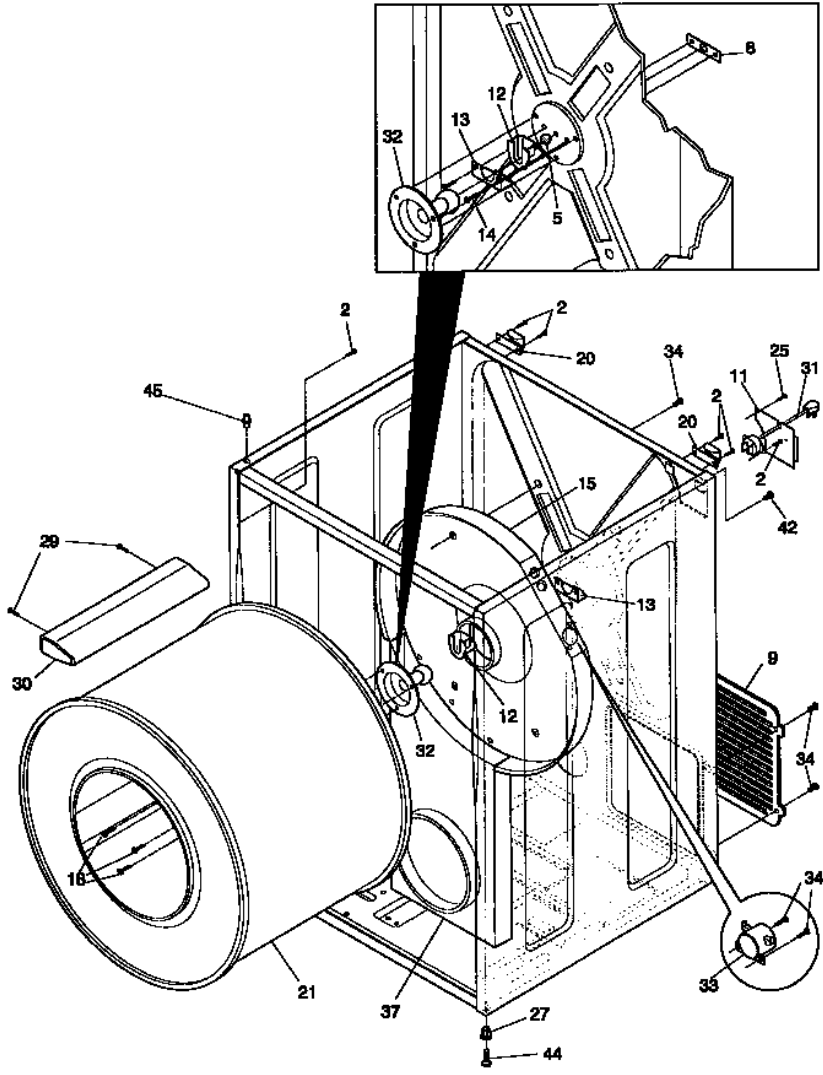

**MDG216RBD1 GABINETE**

**MDG216RBD1 GABINETE**

2	131168200	SCREW, PAN HD LOCKING (S/P)
5	5303281019	BALL (S/P)
6	5303281020	CLIP-BALL (S/P)
9	131793201	PANEL-ACCESS (S/P)
11	131363200	COVER-TERM BLOCK (S/P)
12	131825900	BEARING-SHAFT
13	131724300	BRACKET-BEARING (S/P)
14	131205400	SCREW-BRACKET, 10-16B X 1.375 (S/P)
15	131776500	HOUSING-HEAT (S/P)
18	131378200	SCREW, PAN HD LOCKING (S/P)
20	131332700	BRACKET-HINGE (S/P)
21	3201199	DRUM ASSY (S/P)
25	5303015671	SCREW (S/P)
27	3201202	GROMMET, LEVELING LEG
29	131382300	SCREW-VANE, QUADREX HEAD (S/P)
30	5303201200	VANE
31	134501200	CORD-ELECTRIC POWER (S/P)
32	5303281153	SHAFT ASSY
33	5308015399	THERMOSTAT-SAFETY
34	215822000	SCREW, PAN HEAD, 8-18AB X 0.375, (S/P)
37	3281123	DUCT-HEAT (S/P)
42	131301100	SCREW-GROUND CAB, (S/P)
44	5303281032	FOOT-CABINET
45	131346400	PIN-LOCATING (S/P)

## MDG216RBD1 PUERTA