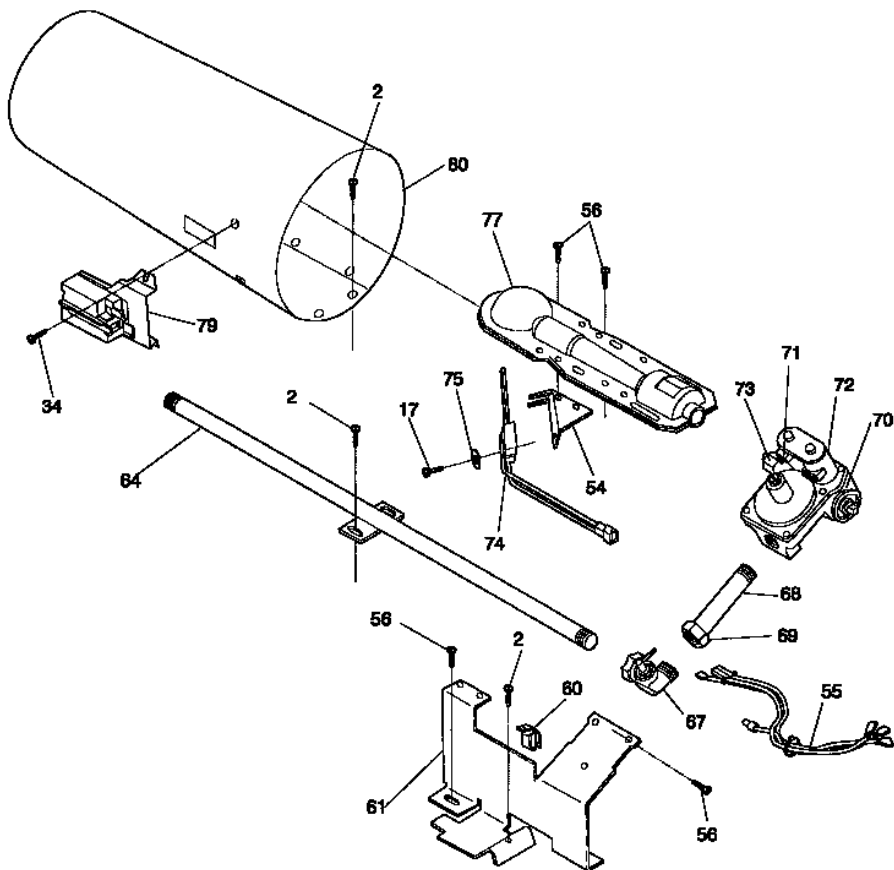

Distribuidor Autorizado

SurteRápido.com

Venta de Refacciones
Electrodomesticas

MDG216RBD1 QUEMADOR