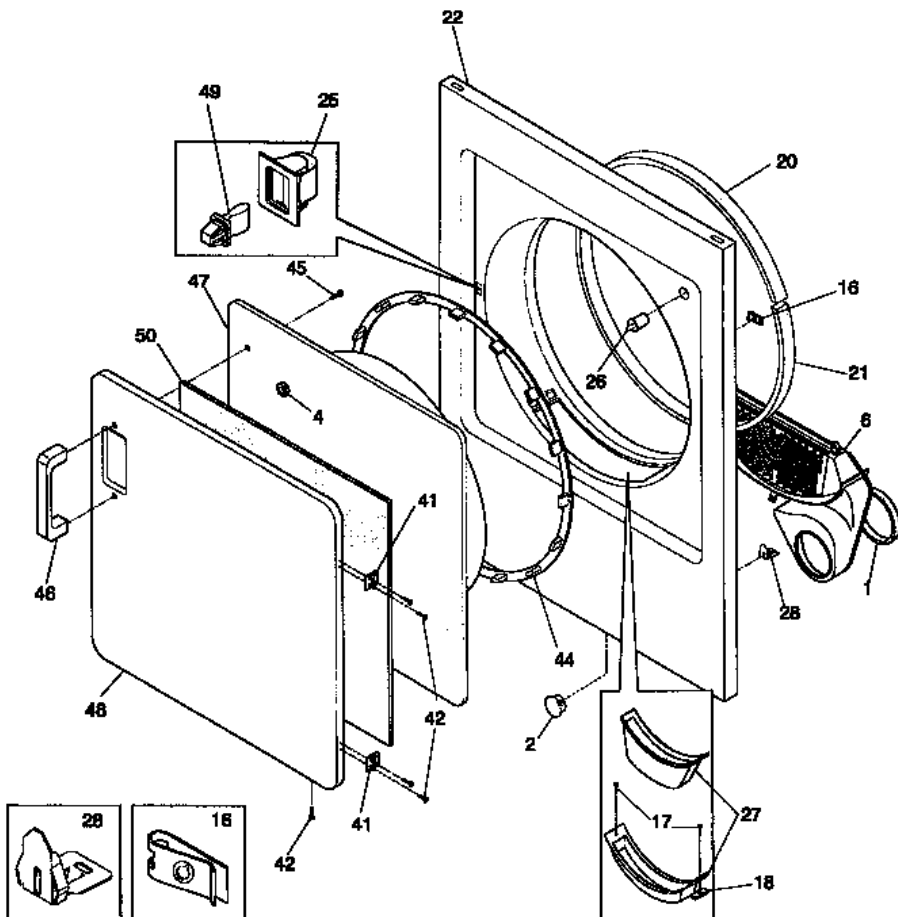

**MDG216RBD1 GABINETE**

**MDG216RBD1 GABINETE**

2	131168200	SCREW, PAN HD LOCKING (S/P)
5	5303281019	BALL (S/P)
6	5303281020	CLIP-BALL (S/P)
9	131793201	PANEL-ACCESS (S/P)
11	131363200	COVER-TERM BLOCK (S/P)
12	131825900	BEARING-SHAFT
13	131724300	BRACKET-BEARING (S/P)
14	131205400	SCREW-BRACKET, 10-16B X 1.375 (S/P)
15	131776500	HOUSING-HEAT (S/P)
18	131378200	SCREW, PAN HD LOCKING (S/P)
20	131332700	BRACKET-HINGE (S/P)
21	3201199	DRUM ASSY (S/P)
25	5303015671	SCREW (S/P)
27	3201202	GROMMET, LEVELING LEG
29	131382300	SCREW-VANE, QUADREX HEAD (S/P)
30	5303201200	VANE
31	134501200	CORD-ELECTRIC POWER (S/P)
32	5303281153	SHAFT ASSY
33	5308015399	THERMOSTAT-SAFETY
34	215822000	SCREW, PAN HEAD, 8-18AB X 0.375, (S/P)
37	3281123	DUCT-HEAT (S/P)
42	131301100	SCREW-GROUND CAB, (S/P)
44	5303281032	FOOT-CABINET
45	131346400	PIN-LOCATING (S/P)

## MDG216RBD1 PUERTA