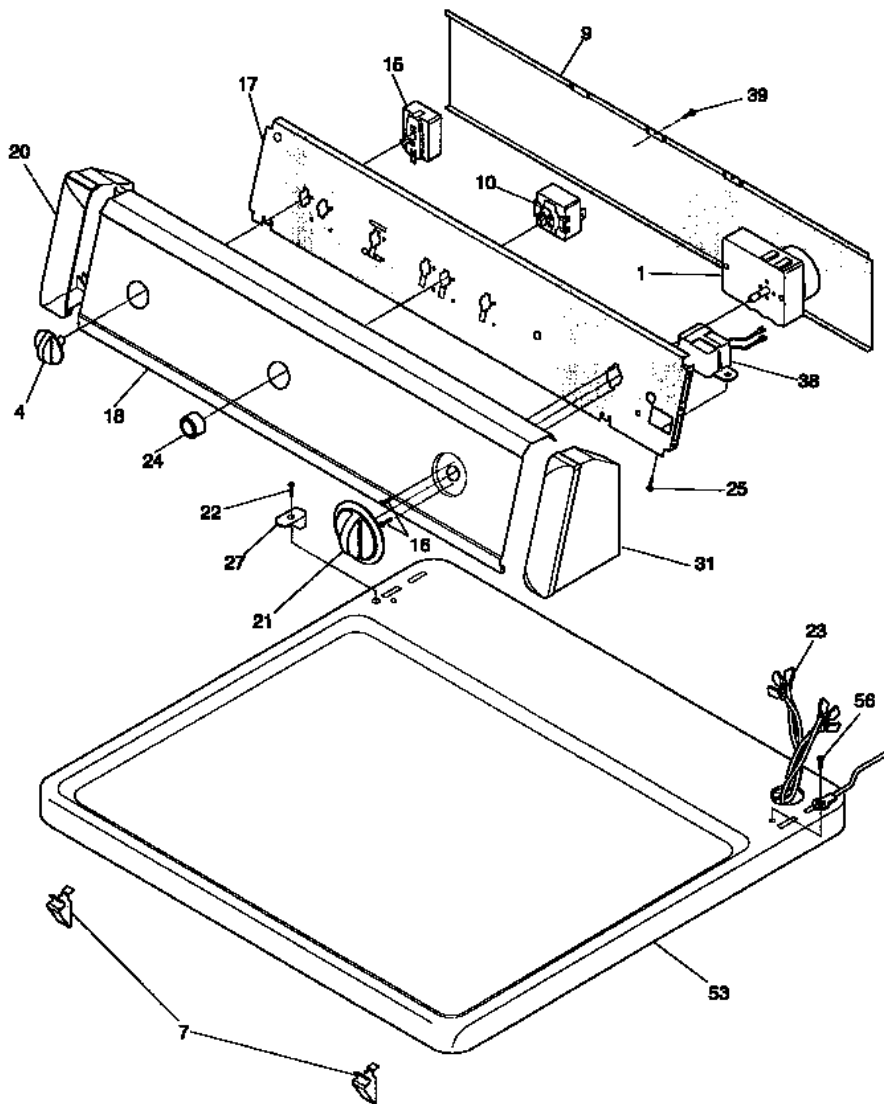

Distribuidor Autorizado

SurteRápido.com

Venta de Refacciones
Electrodomesticas

MDG216RBD1 TABLERO