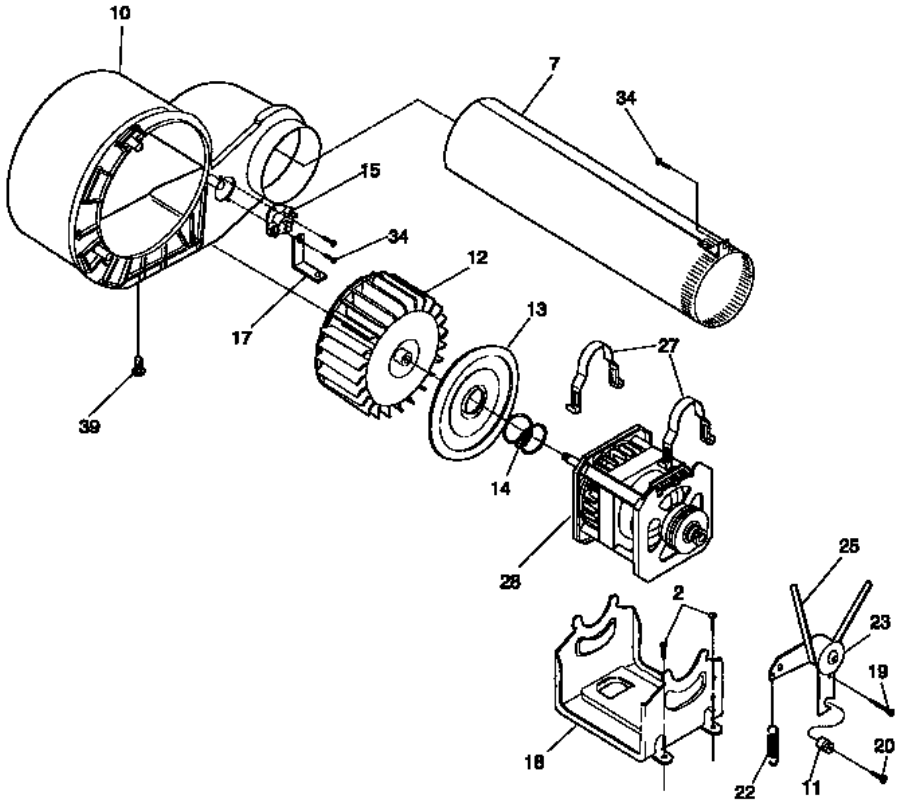

MDG216RBD1 MOTOR