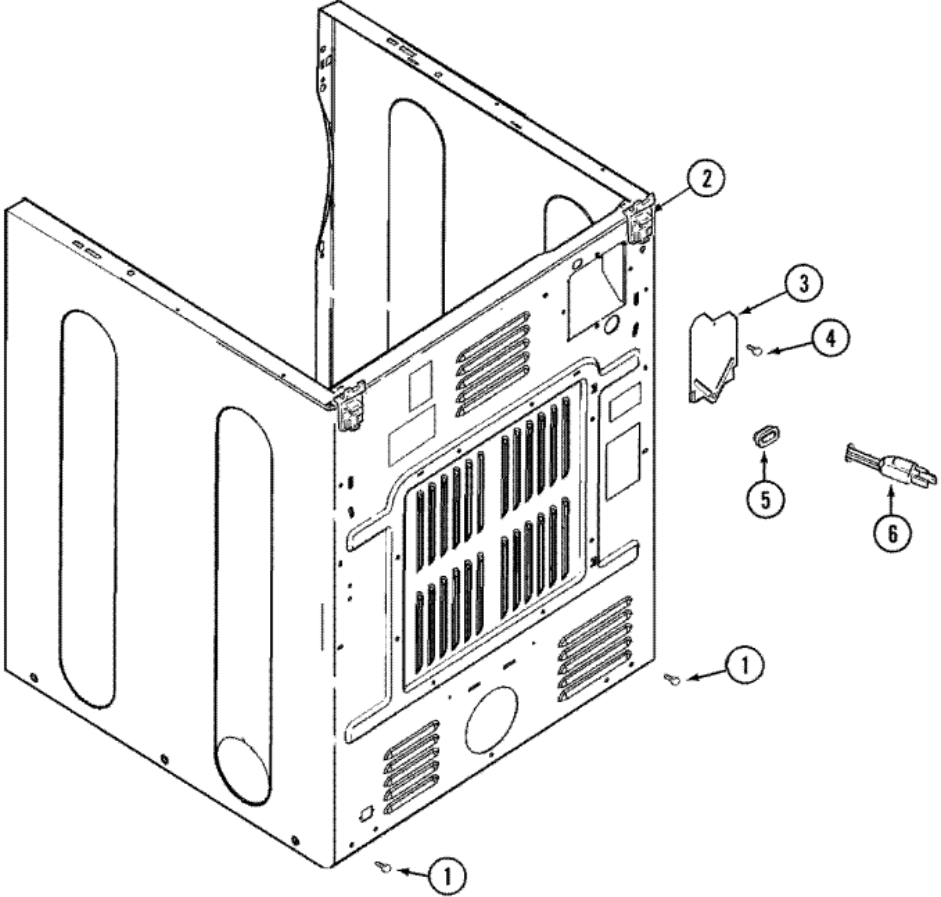

Distribuidor Autorizado

SurteRápido.com

Venta de Refacciones
Electrodomesticas

MDG21PNDWW GABINETE

MDG21PNDWW GABINETE

1	33002627	COVER, TOP (WHT-AS PK) (S/P)
2	22001959	WIRE, GROUND (S/P)
3	210186	DESCONTINUADO
10	Y312209	SCREW, No.10-24 X 3/4 INCH (S/P)
11	311484	NUT, TERMINAL BLOCK (S/P)
12	311093	WASHER, 7/32 INCH (S/P)
13	22003639	CABINET ASSY. (WHT AS PK) (S/P)
14	310933	FASTENER (S/P)
15	22002049	CLIP (S/P)
16	213280	FRONT PANEL BRACKET/FASTENER (S/P)
17	22001995	SCREW (S/P)
18	Y310376	CLIP, WIRE HARNESS (S/P)
19	22003409	DESCONTINUADO
20	22002239	CLIP, LOWER FRONT PANEL (S/P)
21	33001836	STRAP, TOP COVER SUPPORT (S/P)

MDG21PNDWW GABINETE

MDG21PNDWW GABINETE

1	22001995	SCREW (S/P)
2	22004095	HINGE, PLASTIC
2	22001995	SCREW (S/P)
3	33001795	COVER, TERMINAL BLOCK (S/P)
4	22001995	SCREW (S/P)
5	211881	GROMMET, CORD (S/P)
5	33002157	GROMMET (S/P)
6	22003062	CORD, POWER (AS WRAPPED) (S/P)

MDG21PNDWW TABLERO

MDG21PNDWW TABLERO

1	33002943	FACIA - PN (CONTROL PANEL) (S/P)
2	215506	SCREW, TORX (S/P)
3	22001959	WIRE, GROUND (S/P)
4	215527	SCREW (S/P)
4	306694	BACKUP PLATE WITH SWITCH (S/P)
5	33002863	BUTTON, PUSH
6	22002954	DEFLECTOR, WATER (W/ADHESIVE) (S/P)
6	33002523	BRACKET, BACK (WHT) (S/P)
7	22003101	DESCONTINUADO
8	22001996	SCREW (S/P)
9	215003	FASTENER (S/P)
10	22001960	TRANSFORMER
10	22002925	SCREW (S/P)
11	33003005	BOARD, CONTROL
11	33001204	DESCONTINUADO
12	22001962	COVER, DISPLAY (S/P)
13	211252	SCREW (S/P)
14	215526	SCREW (S/P)
15	33002090	DESCONTINUADO
15	22003818	WIRE HARNESS (S/P)