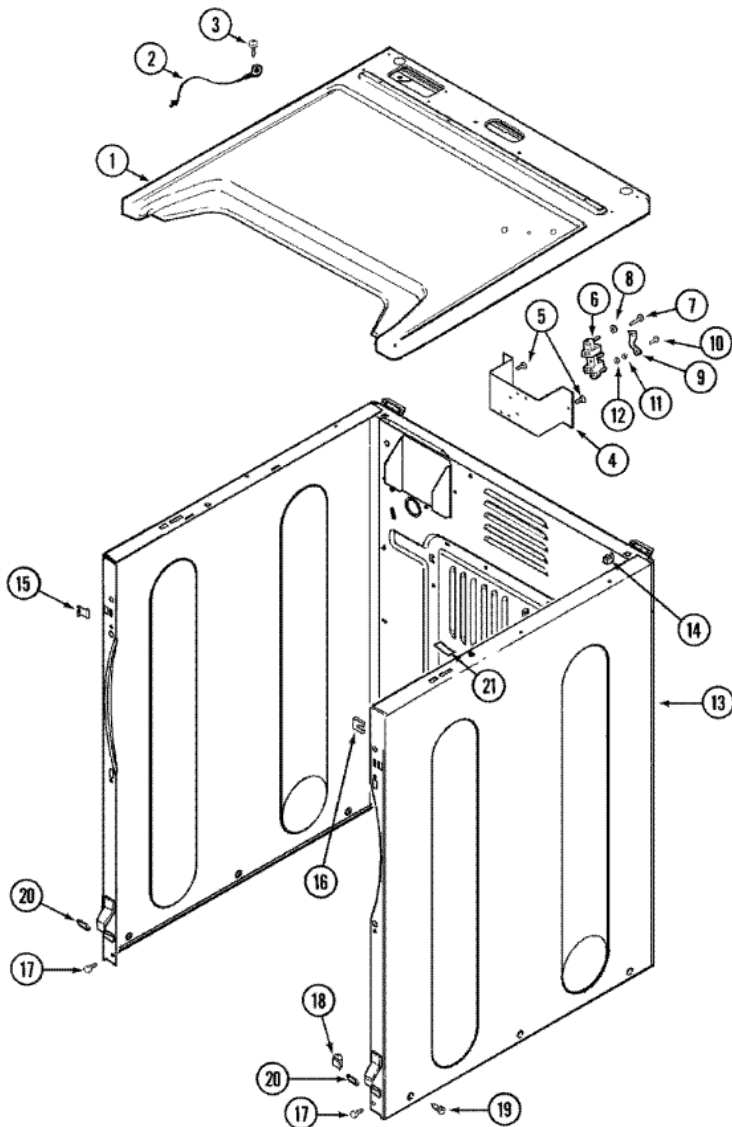

Distribuidor Autorizado

SurteRápido.com

Venta de Refacciones
Electrodomesticas

MDG21PNDWW GABINETE

MDG21PNDWW GABINETE

1	33002627	COVER, TOP (WHT-AS PK) (S/P)
2	22001959	WIRE, GROUND (S/P)
3	210186	DESCONTINUADO
10	Y312209	SCREW, No.10-24 X 3/4 INCH (S/P)
11	311484	NUT, TERMINAL BLOCK (S/P)
12	311093	WASHER, 7/32 INCH (S/P)
13	22003639	CABINET ASSY. (WHT AS PK) (S/P)
14	310933	FASTENER (S/P)
15	22002049	CLIP (S/P)
16	213280	FRONT PANEL BRACKET/FASTENER (S/P)
17	22001995	SCREW (S/P)
18	Y310376	CLIP, WIRE HARNESS (S/P)
19	22003409	DESCONTINUADO
20	22002239	CLIP, LOWER FRONT PANEL (S/P)
21	33001836	STRAP, TOP COVER SUPPORT (S/P)

MDG21PNDWW GABINETE

MDG21PNDWW GABINETE

1	22001995	SCREW (S/P)
2	22004095	HINGE, PLASTIC
2	22001995	SCREW (S/P)
3	33001795	COVER, TERMINAL BLOCK (S/P)
4	22001995	SCREW (S/P)
5	211881	GROMMET, CORD (S/P)
5	33002157	GROMMET (S/P)
6	22003062	CORD, POWER (AS WRAPPED) (S/P)

MDG21PNDWW TABLERO

MDG21PNDWW TABLERO

1	33002943	FACIA - PN (CONTROL PANEL) (S/P)
2	215506	SCREW, TORX (S/P)
3	22001959	WIRE, GROUND (S/P)
4	215527	SCREW (S/P)
4	306694	BACKUP PLATE WITH SWITCH (S/P)
5	33002863	BUTTON, PUSH
6	22002954	DEFLECTOR, WATER (W/ADHESIVE) (S/P)
6	33002523	BRACKET, BACK (WHT) (S/P)
7	22003101	DESCONTINUADO
8	22001996	SCREW (S/P)
9	215003	FASTENER (S/P)
10	22001960	TRANSFORMER
10	22002925	SCREW (S/P)
11	33003005	BOARD, CONTROL
11	33001204	DESCONTINUADO
12	22001962	COVER, DISPLAY (S/P)
13	211252	SCREW (S/P)
14	215526	SCREW (S/P)
15	33002090	DESCONTINUADO
15	22003818	WIRE HARNESS (S/P)