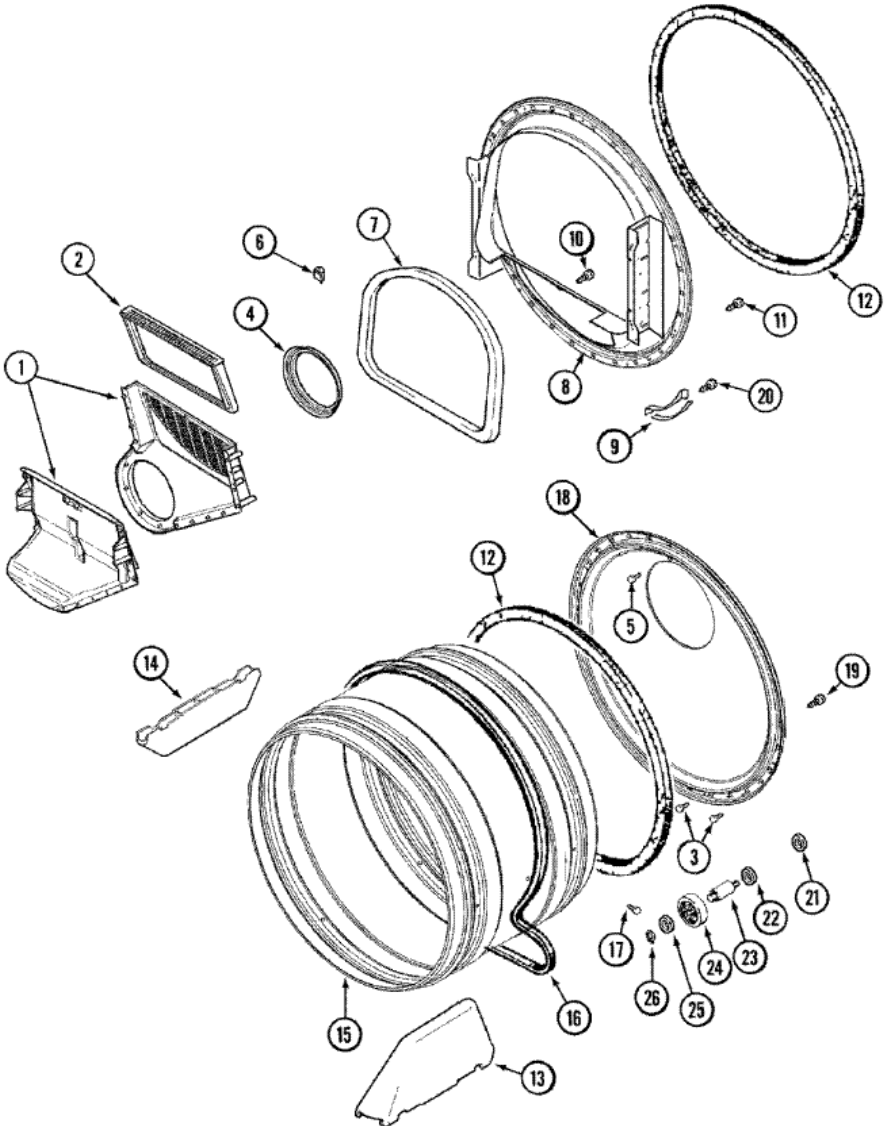

Distribuidor Autorizado

SurteRápido.com

Venta de Refacciones
Electrodomesticas

MDG21PNDWW TAMBOR

MDG21PNDWW TAMBOR

1	33001799	OUTLET DUCT ASSEMBLY
2	33002790	LINT FILTER
3	210932	SCREW, No.8 X 9/16 CTSK (S/P)
4	33002560	SEAL, BLOWER (S/P)
5	22001996	SCREW (S/P)
6	Y310376	CLIP, WIRE HARNESS (S/P)
7	33001767	SEAL, SHROUD (S/P)
8	33001802	FRONT, TUMBLER (W/SEAL)
9	306508	TUMBLER BEARING KIT
10	312311	DESCONTINUADO
11	33001855	SCREW (HEX HEAD) (S/P)
12	33001807	SEAL, TUMBLER
13	33002032	BAFFLE (TALL)
14	33001755	BAFFLE (SHORT)
15	31001889	TUMBLER (S/P)
16	33002535	V-BELT (TUMBLER)
17	33001788	SCREW, BAFFLE (S/P)
18	33003037	TUMBLER BACK & SEAL (S/P)
18	33002779	TUMBLER BACK & SEAL AS-PACK (S/P)
19	22001995	SCREW (S/P)
20	210720	RIVET (S/P)
21	33001443	NUT, HEX (ROLLER SHAFT) (S/P)
22	312535	WASHER, SPRING (ROLLER SHAFT) (S/P)
23	Y312948	SHAFT, TUMBLER ROLLER (S/P)
24	12001541	BEARING & ROLLER ASSEMBLY
25	312535	WASHER, ROLLER SHAFT (S/P)
26	410233	RING, RETAINING (S/P)