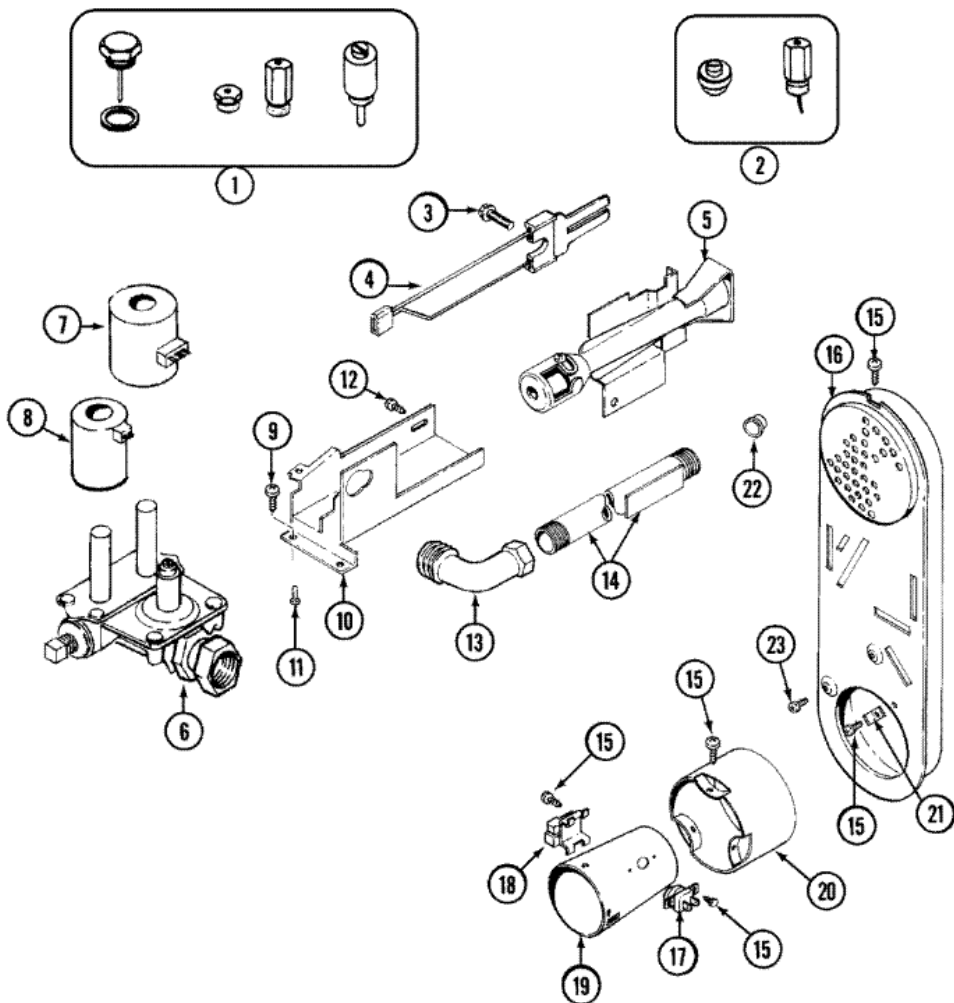

Distribuidor Autorizado

SurteRápido.com

Venta de Refacciones
Electrodomesticas

MDG21PNDWW PUERTA

MDG21PNDWW PUERTA

1	33001767	SEAL, SHROUD (S/P)
2	33002597	HOOK, SECURITY (S/P)
3	33001778	SHROUD (WHT) (S/P)
4	22001995	SCREW (S/P)
5	33001768	SCREW, SHROUD (S/P)
6	33001508	SWITCH, DOOR
7	33001760	BRACKET, HINGE (S/P)
8	22002243	SCREW (S/P)
8	22002244	CLIP, GROUNDING (S/P)
9	LA-1003	CATCH, DOOR (FEMALE)
10	33002094	SEAL, DOOR (S/P)
11	213280	FRONT PANEL BRACKET/FASTENER (S/P)
11	22002836	PANEL, FRONT (WHT) (S/P)
12	22002038	CLIP, DOOR (DOUBLE) (S/P)
13	33001764	COVER, HINGE HOLE (WHT) (S/P)
14	33001793	BRACKET, STRIKE (S/P)
15	33001761	STRIKE, DOOR (MALE) (S/P)
16	33001846	SCREW (S/P)
17	33001763	PLUG, INNER DOOR (S/P)
18	22002039	CLIP, DOOR (SINGLE) (S/P)
18	22002063	SCREW No.8-18AB WAFER HD (S/P)
18	33002544	DOOR, INNER W/SEAL (WHT) (S/P)
19	22003785	DOOR, OUTER (WHT) (S/P)
20	33001759	HINGE, DOOR (S/P)
21	22002062	SCREW (S/P)
22	22002063	SCREW No.8-18AB WAFER HD (S/P)

Distribuidor Autorizado

SurteRápido.com

Venta de Refacciones
Electrodomesticas

MDG21PNDWW QUEMADOR

MDG21PNDWW QUEMADOR

1	660532	CONVERSION KIT (NATURAL TO LP) (S/P)
2	33002925	CONVERSION KIT (LP TO NATURAL) (S/P)
3	304971	SCREW (S/P)
4	33002789	IGNITER ASSEMBLY (S/P)
5	33002793	BURNER ASSEMBLY
6	308345	VALVE, GAS (S/P)
6	33003031	CONTROL, GAS ASSEMBLY (S/P)
7	279834	COIL, HOLDING & BOOSTER
8	3-6105	COIL, SECONDARY
9	Y313561	DESCONTINUADO
10	33002710	BRACKET, GAS CONTROL (S/P)
11	314082	SCREW (S/P)
11	314568	SCREW-GAS VALVE TO BRACKET (S/P)
12	22001995	SCREW (S/P)
13	33001842	CONNECTOR, ANGLE
14	33001735	PIPE & BRACKET ASSY. (S/P)
15	211294	SCREW (S/P)
16	33002952	DESCONTINUADO
16	33003039	ASSY, INLET DUCT-GAS (S/P)
17	303395	THERMOSTAT, HI-LIMIT (GAS)
18	338906	SENSOR, RADIANT
19	33001835	CONE ASSY., COMBUSTION (S/P)
20	304953	EXTENSION F/COMBUSTION CONE (S/P)
21	Y312890	DESCONTINUADO
22	33001693	CAP, GAS PIPE (S/P)
23	211294	SCREW (S/P)