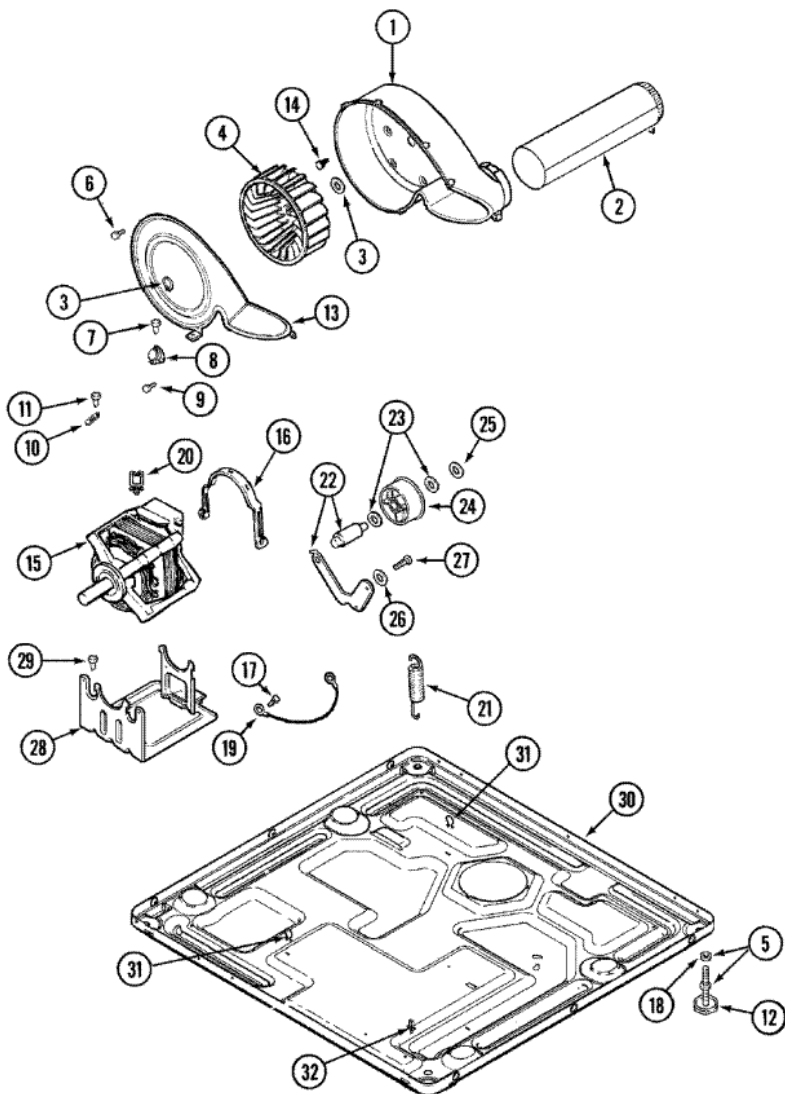

Distribuidor Autorizado

SurteRápido.com

Venta de Refacciones
Electrodomesticas

MDG21PNDWW BASE