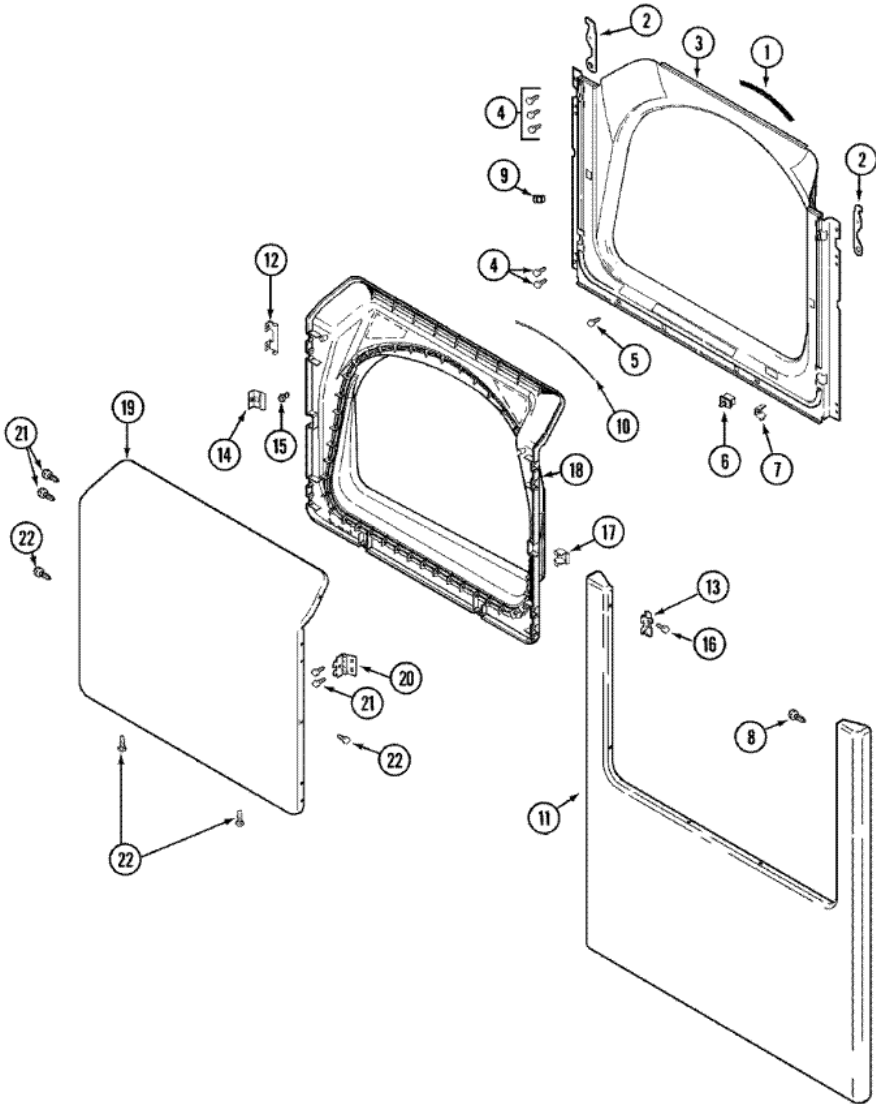

MDG21PNDWW TABLERO

MDG21PNDWW TABLERO

1	33002943	FACIA - PN (CONTROL PANEL) (S/P)
2	215506	SCREW, TORX (S/P)
3	22001959	WIRE, GROUND (S/P)
4	215527	SCREW (S/P)
4	306694	BACKUP PLATE WITH SWITCH (S/P)
5	33002863	BUTTON, PUSH
6	22002954	DEFLECTOR, WATER (W/ADHESIVE) (S/P)
6	33002523	BRACKET, BACK (WHT) (S/P)
7	22003101	DESCONTINUADO
8	22001996	SCREW (S/P)
9	215003	FASTENER (S/P)
10	22001960	TRANSFORMER
10	22002925	SCREW (S/P)
11	33003005	BOARD, CONTROL
11	33001204	DESCONTINUADO
12	22001962	COVER, DISPLAY (S/P)
13	211252	SCREW (S/P)
14	215526	SCREW (S/P)
15	33002090	DESCONTINUADO
15	22003818	WIRE HARNESS (S/P)

Distribuidor Autorizado

SurteRápido.com

Venta de Refacciones
Electrodomesticas

MDG21PNDWW PUERTA

MDG21PNDWW PUERTA

1	33001767	SEAL, SHROUD (S/P)
2	33002597	HOOK, SECURITY (S/P)
3	33001778	SHROUD (WHT) (S/P)
4	22001995	SCREW (S/P)
5	33001768	SCREW, SHROUD (S/P)
6	33001508	SWITCH, DOOR
7	33001760	BRACKET, HINGE (S/P)
8	22002243	SCREW (S/P)
8	22002244	CLIP, GROUNDING (S/P)
9	LA-1003	CATCH, DOOR (FEMALE)
10	33002094	SEAL, DOOR (S/P)
11	213280	FRONT PANEL BRACKET/FASTENER (S/P)
11	22002836	PANEL, FRONT (WHT) (S/P)
12	22002038	CLIP, DOOR (DOUBLE) (S/P)
13	33001764	COVER, HINGE HOLE (WHT) (S/P)
14	33001793	BRACKET, STRIKE (S/P)
15	33001761	STRIKE, DOOR (MALE) (S/P)
16	33001846	SCREW (S/P)
17	33001763	PLUG, INNER DOOR (S/P)
18	22002039	CLIP, DOOR (SINGLE) (S/P)
18	22002063	SCREW No.8-18AB WAFER HD (S/P)
18	33002544	DOOR, INNER W/SEAL (WHT) (S/P)
19	22003785	DOOR, OUTER (WHT) (S/P)
20	33001759	HINGE, DOOR (S/P)
21	22002062	SCREW (S/P)
22	22002063	SCREW No.8-18AB WAFER HD (S/P)