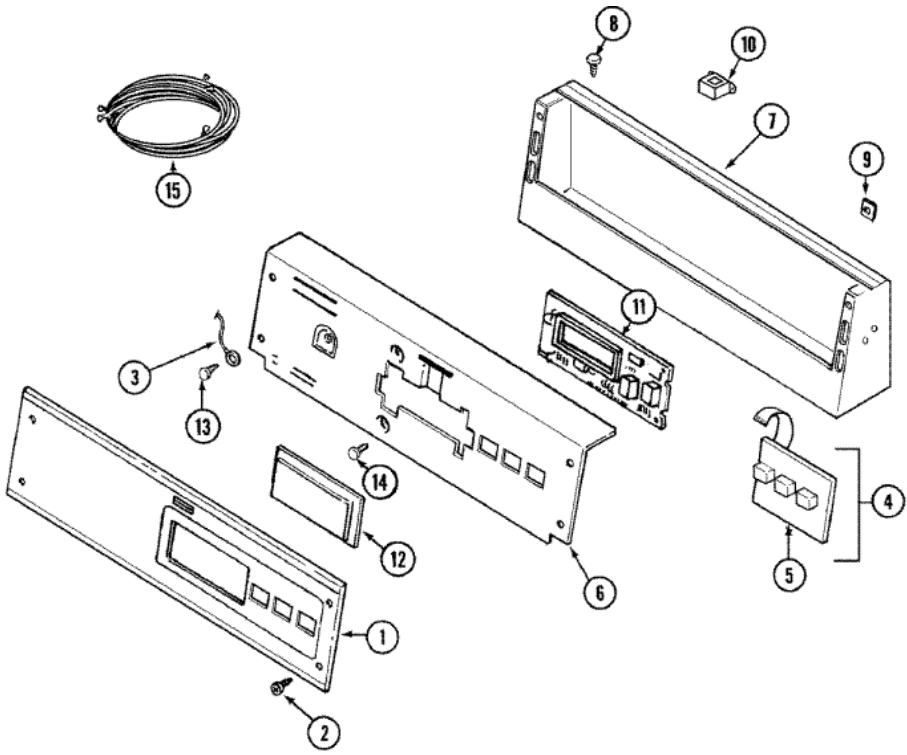

MDG21PNDWW GABINETE

MDG21PNDWW GABINETE

1	22001995	SCREW (S/P)
2	22004095	HINGE, PLASTIC
2	22001995	SCREW (S/P)
3	33001795	COVER, TERMINAL BLOCK (S/P)
4	22001995	SCREW (S/P)
5	211881	GROMMET, CORD (S/P)
5	33002157	GROMMET (S/P)
6	22003062	CORD, POWER (AS WRAPPED) (S/P)

MDG21PNDWW TABLERO

MDG21PNDWW TABLERO

1	33002943	FACIA - PN (CONTROL PANEL) (S/P)
2	215506	SCREW, TORX (S/P)
3	22001959	WIRE, GROUND (S/P)
4	215527	SCREW (S/P)
4	306694	BACKUP PLATE WITH SWITCH (S/P)
5	33002863	BUTTON, PUSH
6	22002954	DEFLECTOR, WATER (W/ADHESIVE) (S/P)
6	33002523	BRACKET, BACK (WHT) (S/P)
7	22003101	DESCONTINUADO
8	22001996	SCREW (S/P)
9	215003	FASTENER (S/P)
10	22001960	TRANSFORMER
10	22002925	SCREW (S/P)
11	33003005	BOARD, CONTROL
11	33001204	DESCONTINUADO
12	22001962	COVER, DISPLAY (S/P)
13	211252	SCREW (S/P)
14	215526	SCREW (S/P)
15	33002090	DESCONTINUADO
15	22003818	WIRE HARNESS (S/P)

Distribuidor Autorizado

SurteRápido.com

Venta de Refacciones
Electrodomesticas

MDG21PNDWW PUERTA

MDG21PNDWW PUERTA

1	33001767	SEAL, SHROUD (S/P)
2	33002597	HOOK, SECURITY (S/P)
3	33001778	SHROUD (WHT) (S/P)
4	22001995	SCREW (S/P)
5	33001768	SCREW, SHROUD (S/P)
6	33001508	SWITCH, DOOR
7	33001760	BRACKET, HINGE (S/P)
8	22002243	SCREW (S/P)
8	22002244	CLIP, GROUNDING (S/P)
9	LA-1003	CATCH, DOOR (FEMALE)
10	33002094	SEAL, DOOR (S/P)
11	213280	FRONT PANEL BRACKET/FASTENER (S/P)
11	22002836	PANEL, FRONT (WHT) (S/P)
12	22002038	CLIP, DOOR (DOUBLE) (S/P)
13	33001764	COVER, HINGE HOLE (WHT) (S/P)
14	33001793	BRACKET, STRIKE (S/P)
15	33001761	STRIKE, DOOR (MALE) (S/P)
16	33001846	SCREW (S/P)
17	33001763	PLUG, INNER DOOR (S/P)
18	22002039	CLIP, DOOR (SINGLE) (S/P)
18	22002063	SCREW No.8-18AB WAFER HD (S/P)
18	33002544	DOOR, INNER W/SEAL (WHT) (S/P)
19	22003785	DOOR, OUTER (WHT) (S/P)
20	33001759	HINGE, DOOR (S/P)
21	22002062	SCREW (S/P)
22	22002063	SCREW No.8-18AB WAFER HD (S/P)