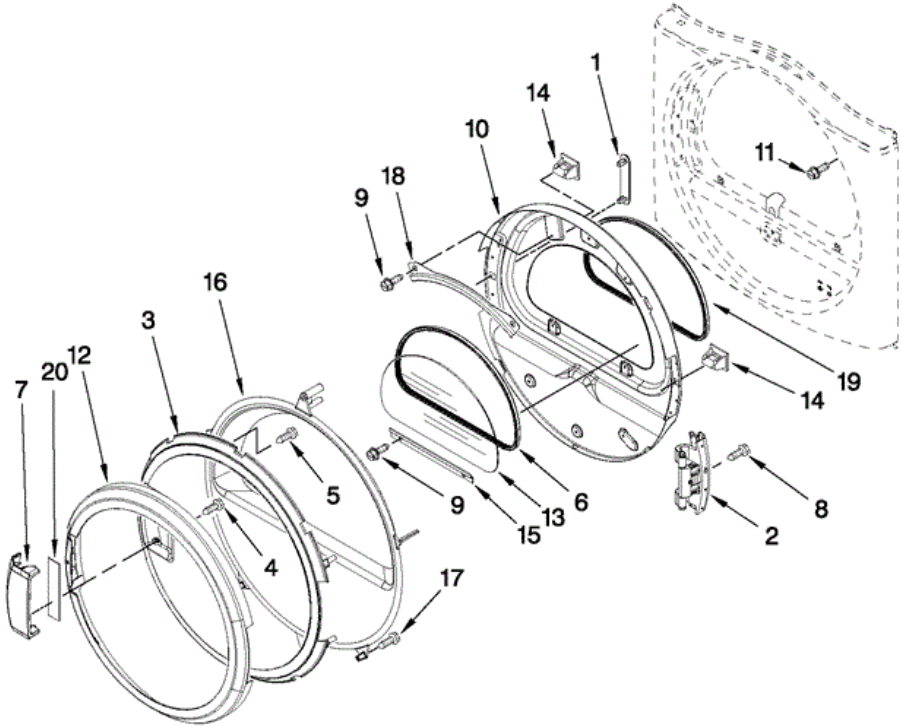

34	8565061	BULKHEAD, FRONT
35	8578825	BRACKET, DRUM LIGHT
36	W10181926	GRILLE, OUTLET
37	W10168564	WHEEL, BLOWER
38	8573713	THERMAL CUT-OFF
39	3394986	SPRING, LINT SCREEN DOOR
40	697770	FOAM-SEAL
41	695240	SCREW
42	8577274	THERMISTOR
43	487909	SCREW
44	8544362	HOUSING, BLOWER
45	8066168	LINT DUCT ASSEMBLY
46	8573824	FUNNEL-BURNER
47	3391912	THERMOSTAT, HIGH-LIMIT 255Â°F
48	338906	SENSOR, RADIANT
49	3387230	SCREW

MDG22PRBWW0 QUEMADOR

MDG22PRBWW0 QUEMADOR

1	W10135231	BURNER ASS.60 HZ.(TYPE 1, 2 & 3)(WHITE RODGERS)
2	688617	TUBE, BURNER
3	694298	BRACKET, IGNITOR
4	686590	IGNITOR
5	3393909	SCREW & WASHER (8-32 X 5/8)
6	343641	SCREW, 10-16 X 1/2
7	3389871	BASE, BURNER
8	3387057	SCREW, 10-16 X 1/2
9	234868	ORIFICE, BURNER (TYPE 2)
9	234870	ORIFICE, BURNER (TYPE 1)
10	W10141728	VALVE, GAS 60 HZ. (COMPLETE)
11	694421	SCREW, 8-32 X 1/2
12	694538	BRACKET, COIL
13	694540	COIL, 60 HZ. 2 TERMINAL) (MAIN)
14	694539	COIL, 60 HZ. (SPLIT) (3 TERMINAL) (PILOT POSITION)
15	694424	LEAK, LIMITER
16	694423	SCREW, REGULATOR ADJUSTMENT
17	694422	SPRING, REGULATOR
20	239822	PLUG, PIPE
21	W10110395	PIPE, GAS SUPPLY
22	697441	VALVE & UNION SHUT-OFF
23	3393767	PIPE, TAIL
24	233076	NUT, COMPRESSION
25	3387561	CLAMP, PIPE
26	3389889	BRACKET, SUPPORT
NI	W10436933	CONVERSION KIT (TYPE 1 AND 2) TO TYPE (4) L.P.G.

MDG22PRBWW0 PUERTA

MDG22PRBWW0 PUERTA

1	W10256915	HINGE HOLE COVER (INNER DOOR)
2	8578887	DOOR HINGE ASSEMBLY
3	W10137467	ASSEMBLY, DOOR INTERMEDIATE
4	9742177	SCREW
5	3400618	SCREW
6	8579663	SEAL, WINDOW
7	W10117477	HANDLE, DOOR (INCLUDES ILLUS. 20.)
8	W10159996	SCREW
9	3393258	SCREW
10	W10259900	DOOR ASS. (INNER) (INCLUDES ILLUS. 1,14 & 19)
11	355515	SCREW
12	W10112916	DOOR, OUTER RING
13	8565117	WINDOW
14	690081	DOOR CATCH ASSEMBLY
15	8519354	RETAINER-LOWER
16	8580059	DOOR,INTERMEDIATE
17	8534022	SCREW
18	8519356	RETAINER, UPPER
19	W10163915	DOOR SEAL
20	W10112927	PAD, DOOR HANDLE