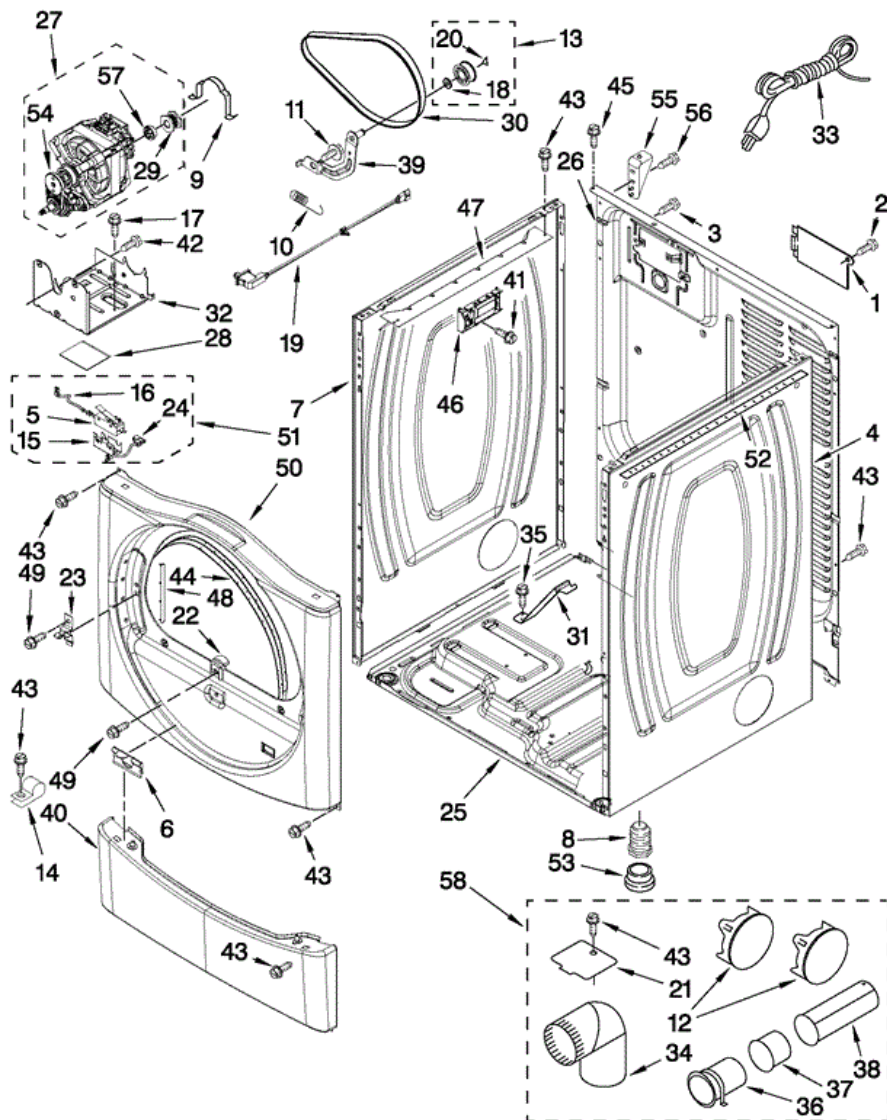

MDG22PRBW0 TABLERO

MDG22PRBWW0 TABLERO

2	W10137410	TOP
3	W10111006	HARNESS, MAIN
4	W10137459	CONSOLE (OUTER)
6	8565237	BRACKET, CONSOLE
11	3390647	SCREW
12	W10137427	CONSOLE (INNER)
13	W10166363	USER-INTERFACE ASSEMBLY
14	489136	SCREW
16	W10188087	GROUND WIRE ASSEMBLY
17	W10139046	NUT, 6-32
18	8565018	HINGE & PIN ASSEMBLY
19	342055	SCREW
20	W10135255	ASSEMBLY, MEMBRANE SWITCH & BACKER PLATE
21	W10137461	FACIA-DISPENSER
22	W10137445	BRACKET, TOP PANEL (LEFT)
23	3390647	SCREW
24	W10137444	BRACKET, TOP PANEL (RIGHT)
25	W10137457	SCREW
26	W10137454	BEZEL, CARD READER
27	W10133304	HARNESS, WIRING CARD READER
28	W10131114	COVER, DISPLAY
29	W10189075	BRASS WASHER
30	3373818	TAB-GROUNDING
31	W10187276	CONSOLE SEAL
32	488234	SCREW
33	W10137477	COVER, CARD READER
34	W10137439	FASCIA-CONSOLE
35	W10131113	PUSH BUTTON
36	W10166307	HARNESS, COMMUNICATION
37	W10189313	INSERTS
38	W10131839	TRANSFORMER, 120 TO 22.5 (VAC)
39	8533971	SCREW
40	W10133282	JUMPER, SERVICE VAULT SWITCH

Distribuidor Autorizado

SurteRápido.com

Venta de Refacciones
Electrodomesticas

MDG22PRBWW0 GABINETE

MDG22PRBWW0 GABINETE

1	8317340	COVER, TERMINAL BLOCK
2	3390814	SCREW
3	8533974	SCREW GROUND
4	8565048	PANEL, SIDE (R.H.)
5	8564010	ASSEMBLY, SWITCH & ACTUATOR
6	8519459	CLIP, TOE PANEL
7	8565054	PANEL, SIDE (L.H.)
8	3392100	FOOT, DRYER
9	660658	CLAMP, MOTOR
10	3387374	SPRING, IDLER
11	3389420	RETAINER, IDLER
12	49252	PLUG, MULTIVENT
13	3388672	PULLEY ASSEMBLY
14	3978776	BRACKET, GAS PIPE
15	8564011	BRACKET, SWITCH
16	W10167613	WIRE, BELT SWITCH
17	343641	SCREW
18	233520	WASHER, THRUST
19	W10128087	ASSEMBLY, DOOR SWITCH
20	690997	TRI-RING
21	8066115	COVER-PLATE
22	8565083	RAMP, DOOR
23	8565122	STRIKE, DOOR
24	8539892	WIRE-MOTOR TO-BELT-SWITCH
25	8565046	BASE, CABINET
26	8565059	PANEL, REAR
27	W10139766	MOTOR ASSEMBLY 60 HZ.
28	W10212660	SOUND PAD, MOTOR
29	3394341	PULLEY
30	W10131172	BELT, DRIVE
31	8529757	BRACKET, BURNER
32	W10135695	BRACKET, MOTOR
33	3401401	CORD, POWER