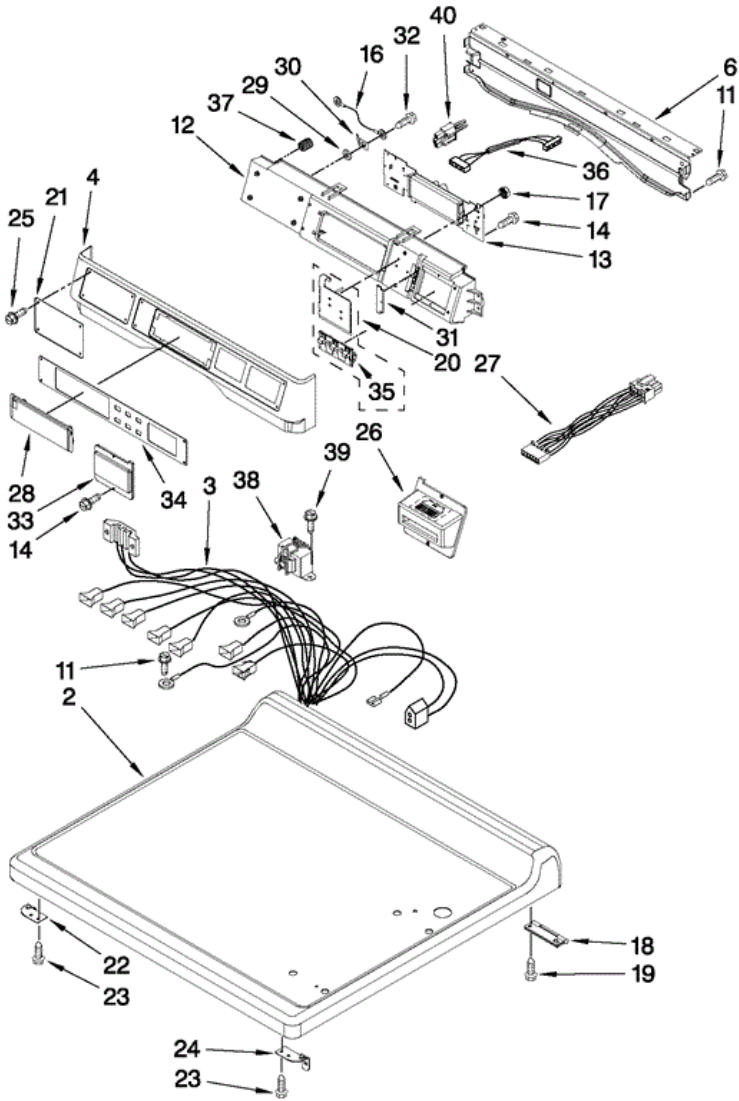

MDG22PRBW0 TABLERO

MDG22PRBWW0 TABLERO

2	W10137410	TOP
3	W10111006	HARNESS, MAIN
4	W10137459	CONSOLE (OUTER)
6	8565237	BRACKET, CONSOLE
11	3390647	SCREW
12	W10137427	CONSOLE (INNER)
13	W10166363	USER-INTERFACE ASSEMBLY
14	489136	SCREW
16	W10188087	GROUND WIRE ASSEMBLY
17	W10139046	NUT, 6-32
18	8565018	HINGE & PIN ASSEMBLY
19	342055	SCREW
20	W10135255	ASSEMBLY, MEMBRANE SWITCH & BACKER PLATE
21	W10137461	FACIA-DISPENSER
22	W10137445	BRACKET, TOP PANEL (LEFT)
23	3390647	SCREW
24	W10137444	BRACKET, TOP PANEL (RIGHT)
25	W10137457	SCREW
26	W10137454	BEZEL, CARD READER
27	W10133304	HARNESS, WIRING CARD READER
28	W10131114	COVER, DISPLAY
29	W10189075	BRASS WASHER
30	3373818	TAB-GROUNDING
31	W10187276	CONSOLE SEAL
32	488234	SCREW
33	W10137477	COVER, CARD READER
34	W10137439	FASCIA-CONSOLE
35	W10131113	PUSH BUTTON
36	W10166307	HARNESS, COMMUNICATION
37	W10189313	INSERTS
38	W10131839	TRANSFORMER, 120 TO 22.5 (VAC)
39	8533971	SCREW
40	W10133282	JUMPER, SERVICE VAULT SWITCH

Distribuidor Autorizado

SurteRápido.com

Venta de Refacciones
Electrodomesticas

MDG22PRBWW0 GABINETE

MDG22PRBWW0 GABINETE

1	8317340	COVER, TERMINAL BLOCK
2	3390814	SCREW
3	8533974	SCREW GROUND
4	8565048	PANEL, SIDE (R.H.)
5	8564010	ASSEMBLY, SWITCH & ACTUATOR
6	8519459	CLIP, TOE PANEL
7	8565054	PANEL, SIDE (L.H.)
8	3392100	FOOT, DRYER
9	660658	CLAMP, MOTOR
10	3387374	SPRING, IDLER
11	3389420	RETAINER, IDLER
12	49252	PLUG, MULTIVENT
13	3388672	PULLEY ASSEMBLY
14	3978776	BRACKET, GAS PIPE
15	8564011	BRACKET, SWITCH
16	W10167613	WIRE, BELT SWITCH
17	343641	SCREW
18	233520	WASHER, THRUST
19	W10128087	ASSEMBLY, DOOR SWITCH
20	690997	TRI-RING
21	8066115	COVER-PLATE
22	8565083	RAMP, DOOR
23	8565122	STRIKE, DOOR
24	8539892	WIRE-MOTOR TO-BELT-SWITCH
25	8565046	BASE, CABINET
26	8565059	PANEL, REAR
27	W10139766	MOTOR ASSEMBLY 60 HZ.
28	W10212660	SOUND PAD, MOTOR
29	3394341	PULLEY
30	W10131172	BELT, DRIVE
31	8529757	BRACKET, BURNER
32	W10135695	BRACKET, MOTOR
33	3401401	CORD, POWER