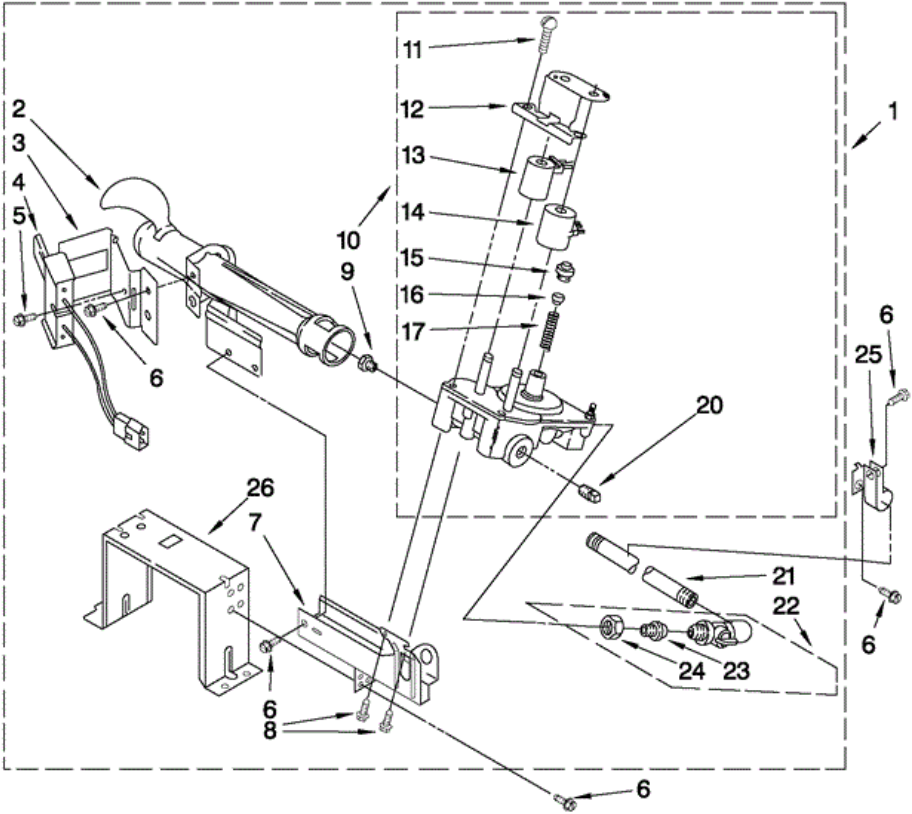

34	8565061	BULKHEAD, FRONT
35	8578825	BRACKET, DRUM LIGHT
36	W10181926	GRILLE, OUTLET
37	W10168564	WHEEL, BLOWER
38	8573713	THERMAL CUT-OFF
39	3394986	SPRING, LINT SCREEN DOOR
40	697770	FOAM-SEAL
41	695240	SCREW
42	8577274	THERMISTOR
43	487909	SCREW
44	8544362	HOUSING, BLOWER
45	8066168	LINT DUCT ASSEMBLY
46	8573824	FUNNEL-BURNER
47	3391912	THERMOSTAT, HIGH-LIMIT 255Â°F
48	338906	SENSOR, RADIANT
49	3387230	SCREW

MDG22PRBWW0 QUEMADOR