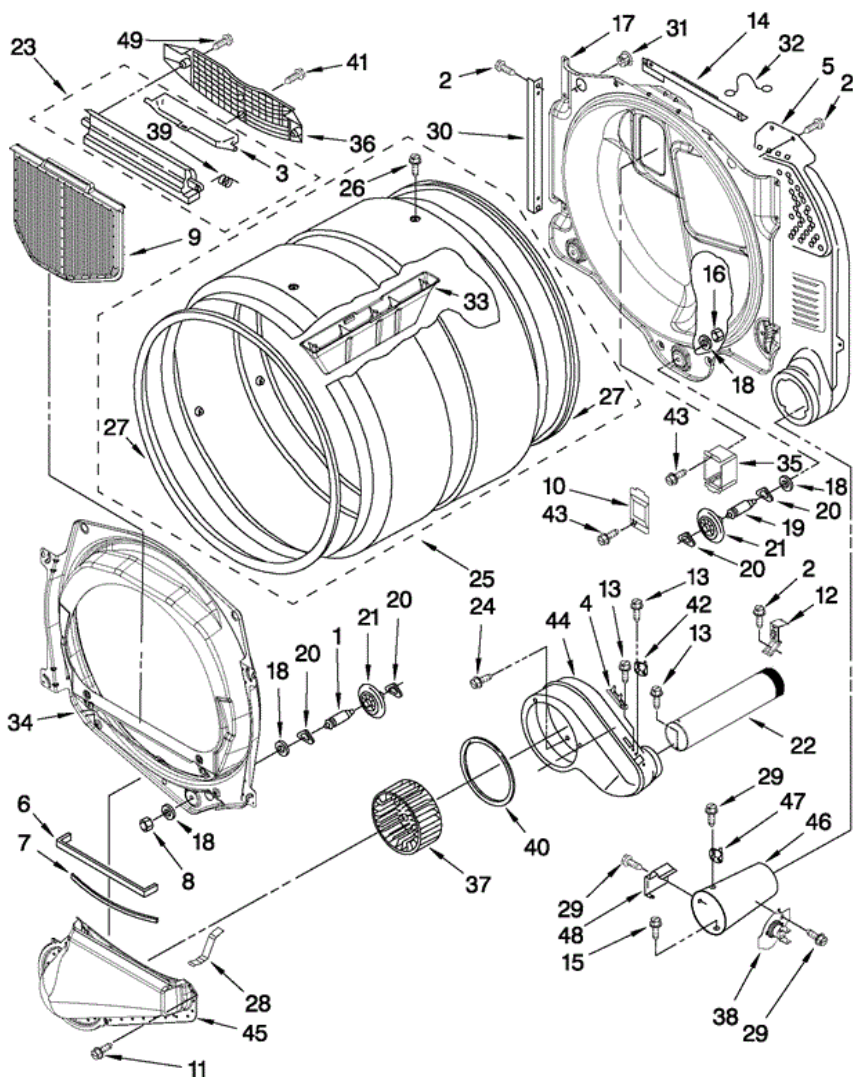

34	49026	4" - 90° ELBOW
35	693995	SCREW
36	8563747	EXHAUST PIPE & BRACKET
37	8563750	EXHAUST PIPE (SHORT)
38	8563749	EXHAUST PIPE (LONG)
39	W10141380	IDLER BRACKET
40	8540621	TOE PANEL
41	8533971	SCREW
42	W10002600	SCREW
43	3390647	SCREW
44	3387242	SEAL, FRONT PANEL
45	3393008	SCREW
46	W10166305	CONTROL BOARD
47	8563727	CONTROL BRACKET
48	8565043	PLUG, STRIP FRONT PANEL
49	3357011	SCREW
50	W10117421	FRONT PANEL (INCLUDES ILLUS. 44)
51	W10155571	SWITCH, ASSEMBLY
52	8318396	FOAM-SEAL (IEC)
53	3391943	BOOT, FOOT
54	3405160	BELT, POLY V
55	W10137398	STOP, TOP PANEL
56	3390647	SCREW
57	3393657	BELT, RESTRAIN
NI	279810	FOOT – OPTIONAL
NI	279818	DRYER EXHAUST KIT

Distribuidor Autorizado

SurteRápido.com

Venta de Refacciones
Electrodomesticas

MDG22PRBW0 TAMBOR