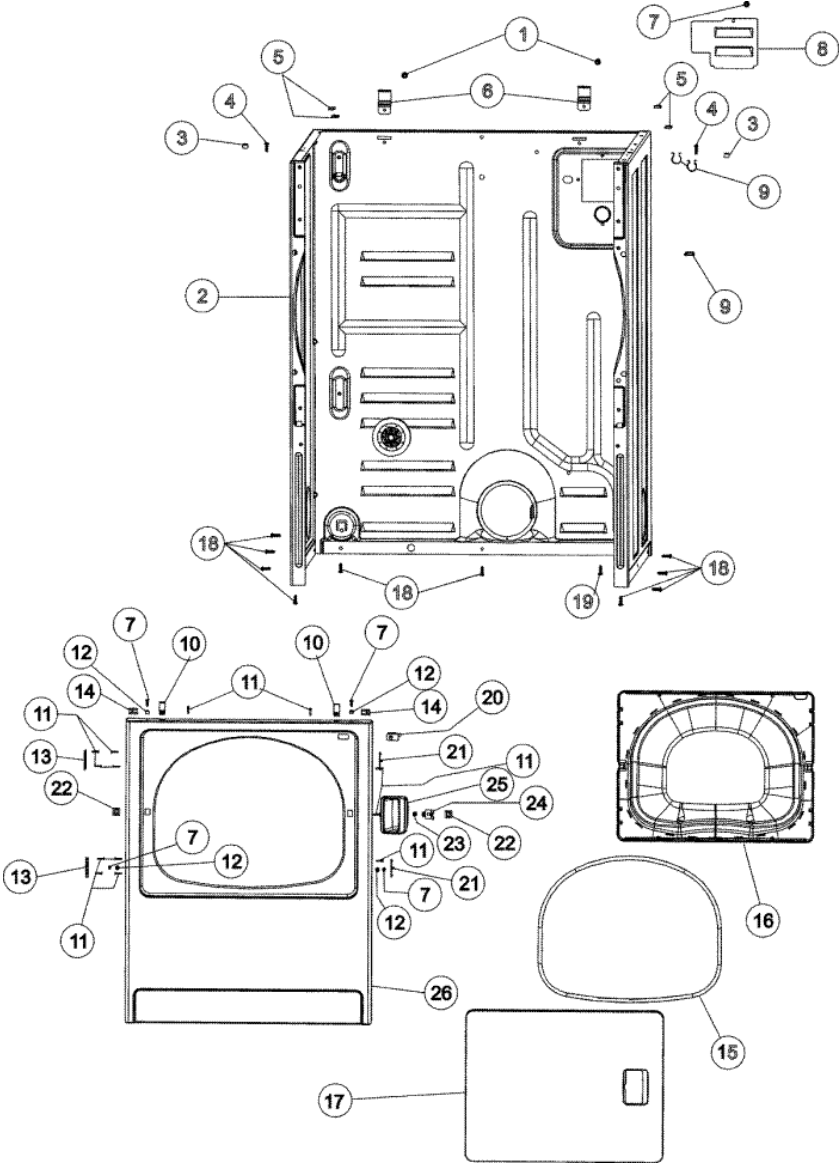

MDG2706AWW GABINETE