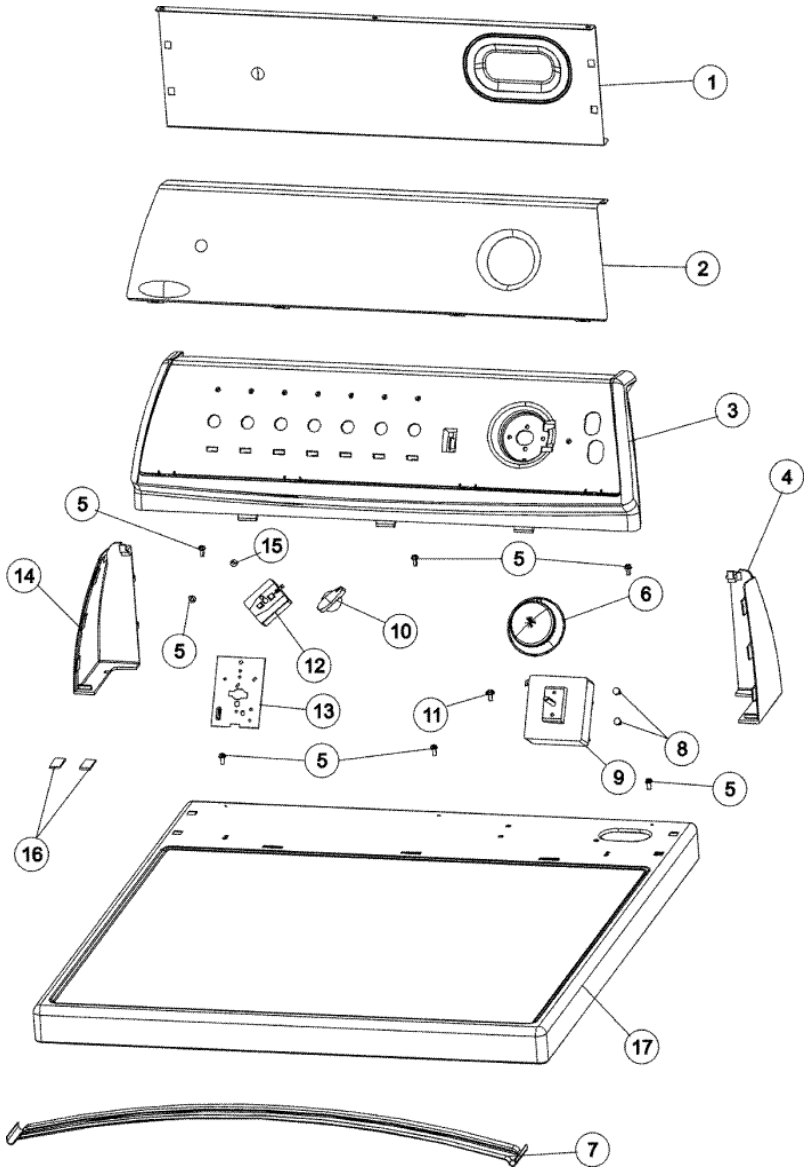

MDG2706AWW GABINETE

MDG2706AWW GABINETE

1	503688	SCREW (S/P)
2	37001284	CABINET, WHITEW/LOUVERS (S/P)
3	505187	LOCATOR, PANEL (S/P)
4	32671	SCREW, TAPPING (S/P)
5	Y56128	PAD, BUMPER (S/P)
6	500003	HINGE, TOP (S/P)
7	32671	SCREW, TAPPING (S/P)
8	503293	PLATE, ACCESS COVER (S/P)
9	504034	CLIP, WIRE (S/P)
10	25-7220	CLIP, CABINET TOP (S/P)
11	37001030	SCREW, No.8AB-16X3/4 FH (S/P)
12	505187	LOCATOR, PANEL (S/P)
13	Y503676	HINGE, DOOR & TOP (S/P)
14	213280	FRONT PANEL BRACKET/FASTENER (S/P)
15	504005	SEAL, FRONT PANEL (S/P)
16	37001028	SEAL & LINER, ASSY(INNER DOOR) (S/P)
17	37001029	DOOR, DRYER (WHT) (S/P)
18	27001200	SCREW (12-14X1/2 TYPE B (S/P)
19	20530	SCREW, 10-24X3/8 HEX (S/P)
20	504570	SWITCH, DOOR
21	503126	PLUG, HINGE HOLE (S/P)
22	LA-1003	CATCH, DOOR
23	500039	STRIKE, DOOR (METAL) (S/P)
24	40116201	BRACKET, DOOR STRIKE (S/P)
25	33001241	HANDLE, DOOR (WHT) (S/P)
26	37001154	FRONT PANEL - WHITE (S/P)

MDG2706AWW TABLERO

MDG2706AWW TABLERO

1	37001233	SHIELD, BACKGUARD (S/P)
2	37001208	FACIA (S/P)
3	21001965	FRAME, CONTROL PANEL, SUPPORT (S/P)
4	21001523	ENDCAP (WHT-RT)
5	501086	SCREW, 8B-18X3/8 SLT (S/P)
6	31001567	KNOB/SKIRT, TIMER (S/P)
7	56486	BRACE, TOP (S/P)
8	37001031	SCREW, No.8-32X3/8`` HEX (S/P)
9	37001240	TIMER – DRYER
10	21002070	KNOB, SELECTOR (S/P)
11	503688	SCREW (S/P)
12	37001165	SWITCH, TEMP - 4 POSITION (S/P)
13	21001517	SHIELD, CONTROL (1 POS.) (S/P)
14	21001519	ENDCAP (WHT-LT) (S/P)
15	31260	SCREW, No.8 X 3/8 IND H (S/P)
16	500121	PAD, FELT-COIN (S/P)
17	37001283	COVER, TOP - WHITE/DRYER (S/P)