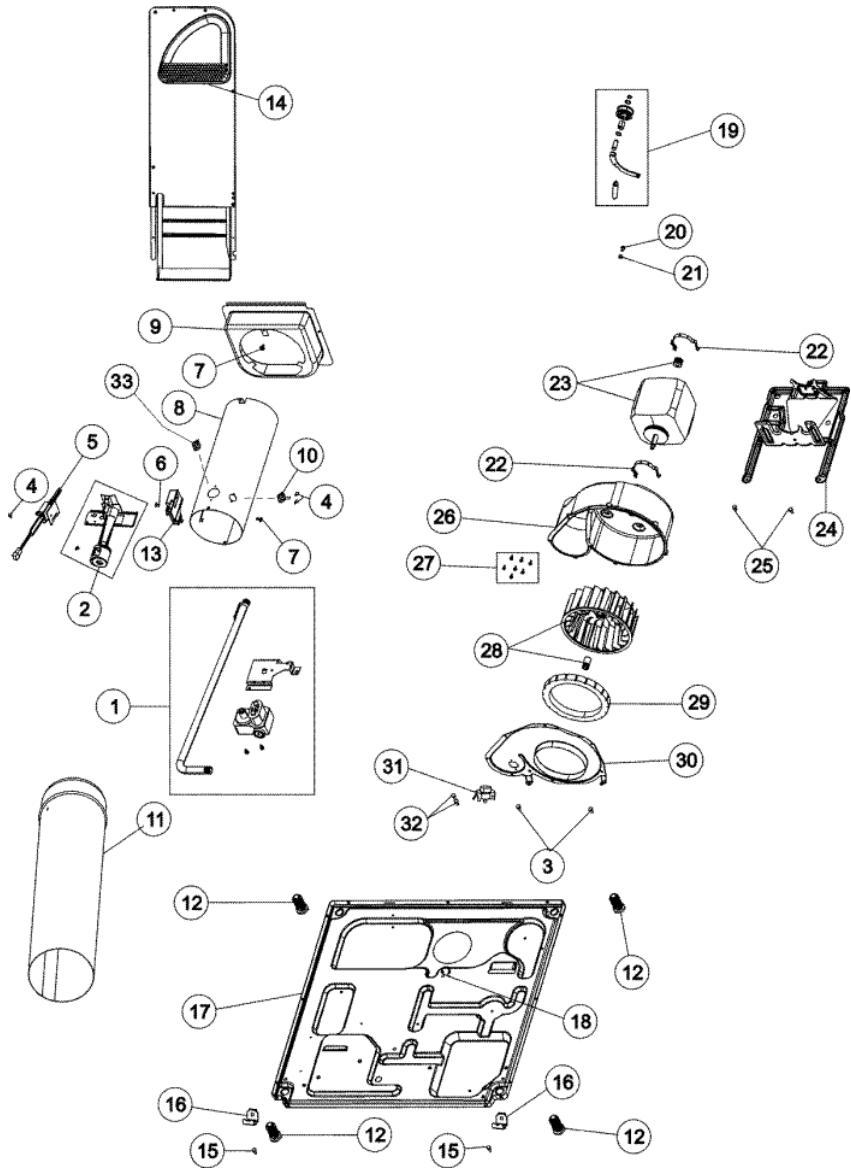

MDG2706AWW BASE

MDG2706AWW BASE

1	37001127	VALVE & PIPE ASSY (S/P)
2	56234	ASSEMBLY, BURNER
2	650P3	LP TO NATURAL CONVERSION KIT (S/P)
2	649P3	NATURAL TO LP CONVERSION KIT (S/P)
3	503688	SCREW (S/P)
4	56692	SCREW, INDENT HEX HEAD (S/P)
5	37001308	IGNITER & BRACKET ASSEMBLY
6	23222	SCREW, 8B-18 X 1/4 HE (S/P)
8	37001303	DUCT, COMBUSTION (S/P)
9	500122	DESCONTINUADO
10	489P3	THERMOSTAT, LIMIT
11	505518	DUCT, EXHAUST (S/P)
12	500101	LEG, LEVELING (PLASTIC)
13	338906	SENSOR, FLAME
14	503605	ASSEMBLY, HEATER DUCT (S/P)
16	37001145	CLIP, FRONT PANEL (S/P)
17	37001156	DRYER BASE (S/P)
18	504034	CLIP, WIRE (S/P)
19	37001287	ASSY, IDLER LEVER/SHAFT/PULLEY
20	500824	SCREW, 1/4-20 UNC HEX (S/P)
21	27001225	NUT, JAM MID LOCK 1/4-20 (S/P)
22	343481	CLAMP, MOTOR MOUNT
23	2200376	MOTOR, PULLY
24	503613	MOUNT, MOTOR (S/P)
25	27001200	SCREW (12-14X1/2 TYPE B (S/P)
26	511969P	HOUSING, BLOWER
27	31260	SCREW, No.8 X 3/8 IND H (S/P)
28	56000	ASSEMBLY, BLOWER FAN
29	37001119	SEAL, BLOWER HOUSING (S/P)
30	500078	DESCONTINUADO
31	37001136	THERMOSTAT, CYCLING 146F (S/P)
32	501086	SCREW, 8B-18X3/8 SLT (S/P)
33	40113801	FUSE, THERMAL

MDG2706AWW TABLERO

MDG2706AWW TABLERO

1	37001233	SHIELD, BACKGUARD (S/P)
2	37001208	FACIA (S/P)
3	21001965	FRAME, CONTROL PANEL, SUPPORT (S/P)
4	21001523	ENDCAP (WHT-RT)
5	501086	SCREW, 8B-18X3/8 SLT (S/P)
6	31001567	KNOB/SKIRT, TIMER (S/P)
7	56486	BRACE, TOP (S/P)
8	37001031	SCREW, No.8-32X3/8`` HEX (S/P)
9	37001240	TIMER – DRYER
10	21002070	KNOB, SELECTOR (S/P)
11	503688	SCREW (S/P)
12	37001165	SWITCH, TEMP - 4 POSITION (S/P)
13	21001517	SHIELD, CONTROL (1 POS.) (S/P)
14	21001519	ENDCAP (WHT-LT) (S/P)
15	31260	SCREW, No.8 X 3/8 IND H (S/P)
16	500121	PAD, FELT-COIN (S/P)
17	37001283	COVER, TOP - WHITE/DRYER (S/P)