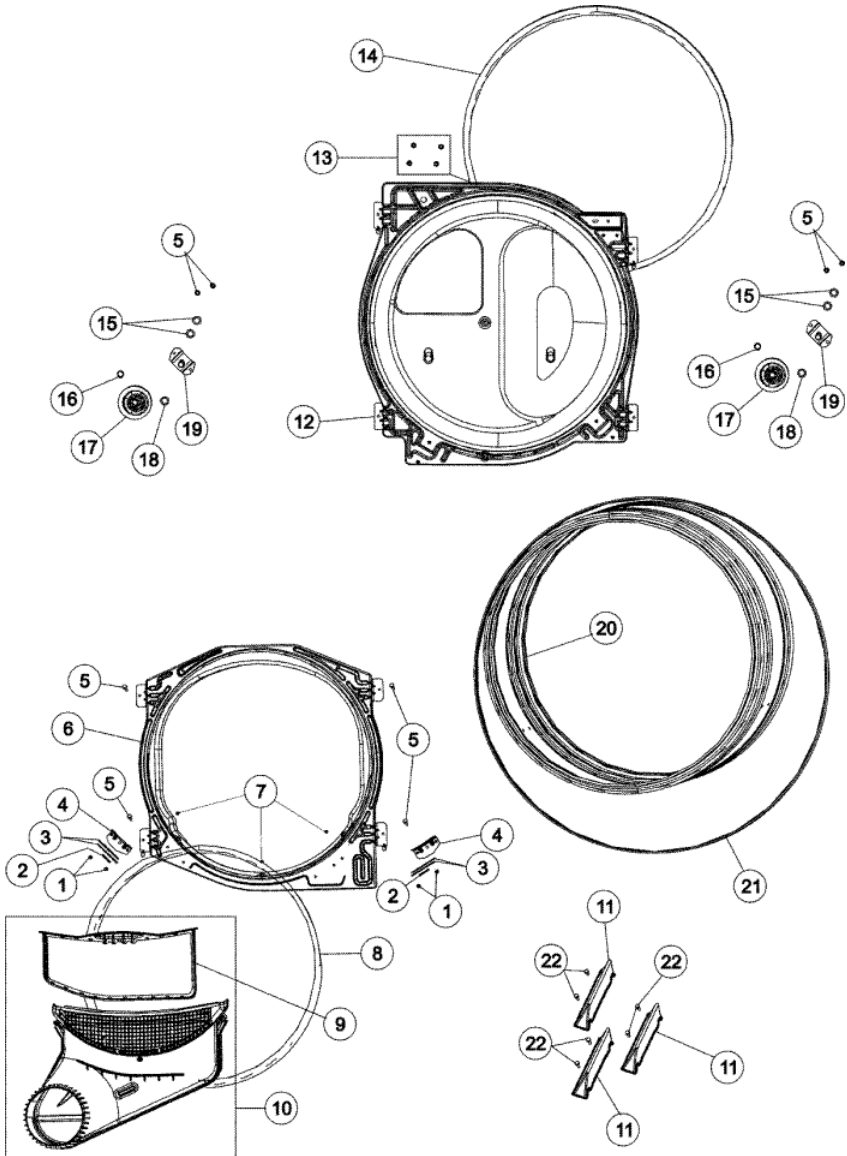

MDG2706AWW TABLERO

MDG2706AWW TABLERO

1	37001233	SHIELD, BACKGUARD (S/P)
2	37001208	FACIA (S/P)
3	21001965	FRAME, CONTROL PANEL, SUPPORT (S/P)
4	21001523	ENDCAP (WHT-RT)
5	501086	SCREW, 8B-18X3/8 SLT (S/P)
6	31001567	KNOB/SKIRT, TIMER (S/P)
7	56486	BRACE, TOP (S/P)
8	37001031	SCREW, No.8-32X3/8`` HEX (S/P)
9	37001240	TIMER – DRYER
10	21002070	KNOB, SELECTOR (S/P)
11	503688	SCREW (S/P)
12	37001165	SWITCH, TEMP - 4 POSITION (S/P)
13	21001517	SHIELD, CONTROL (1 POS.) (S/P)
14	21001519	ENDCAP (WHT-LT) (S/P)
15	31260	SCREW, No.8 X 3/8 IND H (S/P)
16	500121	PAD, FELT-COIN (S/P)
17	37001283	COVER, TOP - WHITE/DRYER (S/P)

MDG2706AWW TAMBOR

MDG2706AWW TAMBOR

1	37001031	SCREW, No.8-32X3/8`` HEX (S/P)
2	500121	PAD, FELT-COIN (S/P)
3	40116501	GLIDE, CYLINDER(TAN)
4	37001036	BRACKET, CYLINDER GLIDE (S/P)
5	503661	SCREW, 10-16X.44 UNS (S/P)
6	503616W	ASSY, BLKHD FRONT LIT (WHT) (S/P)
7	37001030	SCREW, No.8AB-16X3/4 FH (S/P)
8	37001132	SEAL, CYLINDER
9	37001142	FILTER, LINT
10	37001141	AIR DUCT ASSEMBLY
11	37001125	BAFFLE, (WHT) (S/P)
12	504801W	BULKHEAD, REAR (WHT) (S/P)
13	503688	SCREW (S/P)
14	37001132	SEAL, CYLINDER
15	52549	WASHER, 501 ID X3/4 ODX (S/P)
16	23748	RING, RETAINING (S/P)
17	37001042	ASSEMBLY, CYLINDER ROLLER
18	Y504082	WASHER, WAVE (S/P)
19	40113601	ASSY, ROLLER BRKT
20	504467W	ASSEMBLY, CYLINDER (WHT) (S/P)
21	40111201	BELT, CYLINDER
22	Y62588	SCREW, 10BT-12 X 1 TAP (S/P)