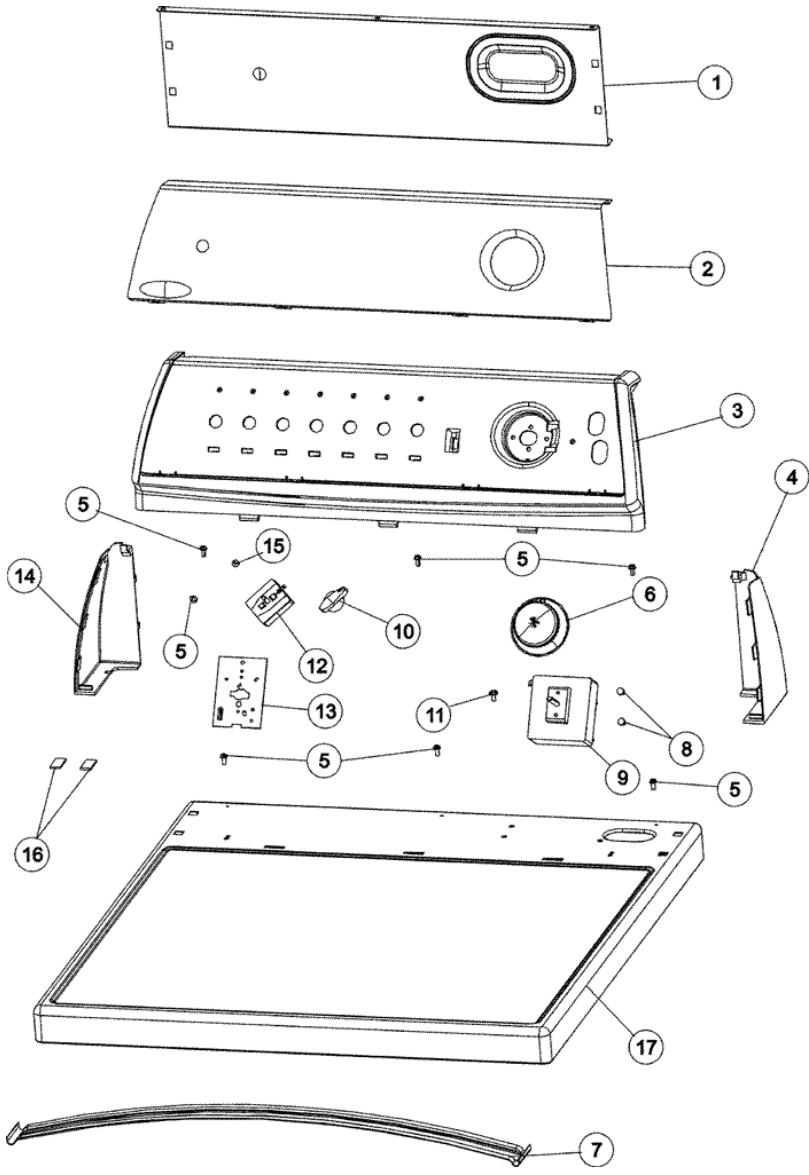

Distribuidor Autorizado

SurteRápido.com

Venta de Refacciones
Electrodomesticas

MDG270SAWW GABINETE

MDG270SAWW GABINETE

1	503688	SCREW (S/P)
2	37001284	CABINET, WHITEW/LOUVERS (S/P)
3	505187	LOCATOR, PANEL (S/P)
4	32671	SCREW, TAPPING (S/P)
5	Y56128	PAD, BUMPER (S/P)
6	500003	HINGE, TOP (S/P)
7	32671	SCREW, TAPPING (S/P)
8	37001158	PLATE, ACCESS COVER DESCONTINUADO
9	504034	CLIP, WIRE (S/P)
10	25-7220	CLIP, CABINET TOP (S/P)
11	37001030	SCREW, NO.8AB-16X3/4 FH (S/P)
12	505187	LOCATOR, PANEL (S/P)
13	Y503676	HINGE, DOOR & TOP (S/P)
14	213280	FRONT PANEL BRACKET/FASTENER (S/P)
15	504005	SEAL, FRONT PANEL (S/P)
16	37001028	SEAL & LINER, ASSY(INNER DOOR) (S/P)
17	37001029	DOOR, DRYER (WHT) (S/P)
18	27001200	SCREW (12-14X1/2 TYPE B (S/P)
19	20530	SCREW, 10-24X3/8 HEX (S/P)
20	33001508	SWITCH, DOOR
21	503126	PLUG, HINGE HOLE (S/P)
22	279570	CATCH, DOOR
23	500039	STRIKE, DOOR (METAL) (S/P)
24	40116201	BRACKET, DOOR STRIKE (S/P)
25	33001241	HANDLE, DOOR (WHT) (S/P)
26	37001154	FRONT PANEL - WHITE (S/P)

MDG270SAWW TABLERO

MDG270SAWW TABLERO

1	37001233	SHIELD, BACKGUARD (S/P)
2	37001212	FACIA (S/P)
3	21001965	FRAME, CONTROL PANEL, SUPPORT (S/P)
4	21001523	ENDCAP (WHT-RT)
5	501086	SCREW, 8B-18X3/8 SLT (S/P)
6	31001567	KNOB/SKIRT, TIMER
7	56486	BRACE, TOP (S/P)
8	37001031	SCREW, No.8-32X3/8`` HEX (S/P)
9	37001240	TIMER – DRYER
10	21002070	KNOB, SELECTOR (S/P)
11	503688	SCREW (S/P)
12	37001165	SWITCH, TEMP - 4 POSITION (S/P)
13	21001517	SHIELD, CONTROL (1 POS.) (S/P)
14	21001519	ENDCAP (WHT-LT)
15	31260	SCREW, No.8 X 3/8 IND H (S/P)
16	500121	PAD, FELT-COIN (S/P)
17	37001283	COVER, TOP - WHITE/DRYER (S/P)