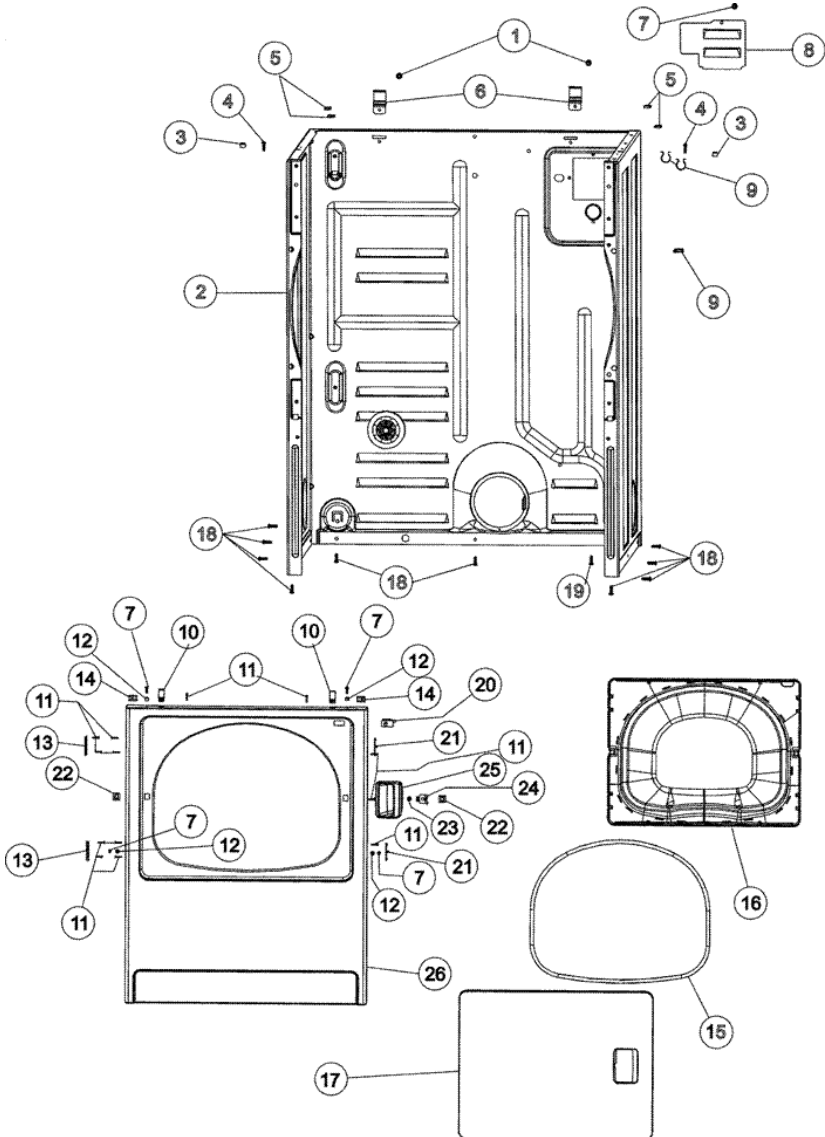

Distribuidor Autorizado

SurteRápido.com

Venta de Refacciones
Electrodomesticas

MDG270SAWW GABINETE

MDG270SAWW GABINETE

1	503688	SCREW (S/P)
2	37001284	CABINET, WHITEW/LOUVERS (S/P)
3	505187	LOCATOR, PANEL (S/P)
4	32671	SCREW, TAPPING (S/P)
5	Y56128	PAD, BUMPER (S/P)
6	500003	HINGE, TOP (S/P)
7	32671	SCREW, TAPPING (S/P)
8	37001158	PLATE, ACCESS COVER DESCONTINUADO
9	504034	CLIP, WIRE (S/P)
10	25-7220	CLIP, CABINET TOP (S/P)
11	37001030	SCREW, NO.8AB-16X3/4 FH (S/P)
12	505187	LOCATOR, PANEL (S/P)
13	Y503676	HINGE, DOOR & TOP (S/P)
14	213280	FRONT PANEL BRACKET/FASTENER (S/P)
15	504005	SEAL, FRONT PANEL (S/P)
16	37001028	SEAL & LINER, ASSY(INNER DOOR) (S/P)
17	37001029	DOOR, DRYER (WHT) (S/P)
18	27001200	SCREW (12-14X1/2 TYPE B (S/P)
19	20530	SCREW, 10-24X3/8 HEX (S/P)
20	33001508	SWITCH, DOOR
21	503126	PLUG, HINGE HOLE (S/P)
22	279570	CATCH, DOOR
23	500039	STRIKE, DOOR (METAL) (S/P)
24	40116201	BRACKET, DOOR STRIKE (S/P)
25	33001241	HANDLE, DOOR (WHT) (S/P)
26	37001154	FRONT PANEL - WHITE (S/P)