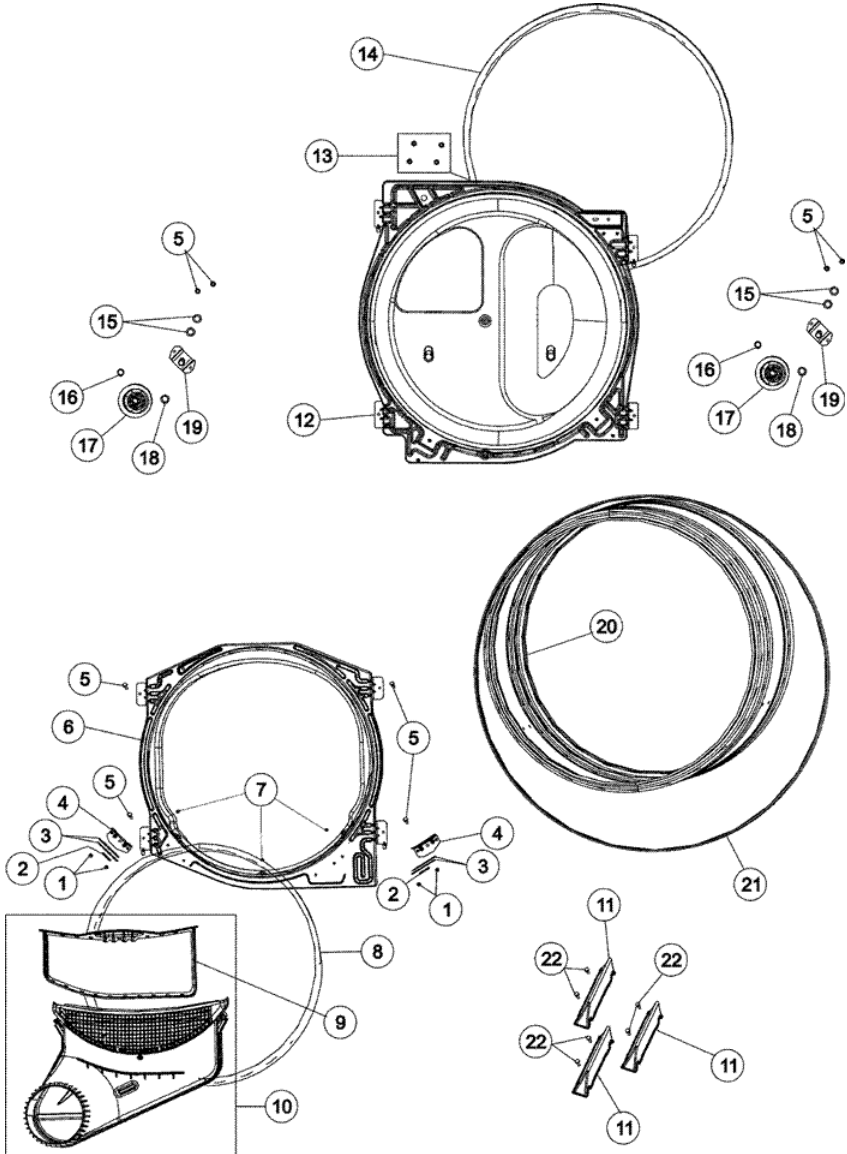

MDG270SAWW TABLERO

MDG270SAWW TABLERO

1	37001233	SHIELD, BACKGUARD (S/P)
2	37001212	FACIA (S/P)
3	21001965	FRAME, CONTROL PANEL, SUPPORT (S/P)
4	21001523	ENDCAP (WHT-RT)
5	501086	SCREW, 8B-18X3/8 SLT (S/P)
6	31001567	KNOB/SKIRT, TIMER
7	56486	BRACE, TOP (S/P)
8	37001031	SCREW, No.8-32X3/8`` HEX (S/P)
9	37001240	TIMER – DRYER
10	21002070	KNOB, SELECTOR (S/P)
11	503688	SCREW (S/P)
12	37001165	SWITCH, TEMP - 4 POSITION (S/P)
13	21001517	SHIELD, CONTROL (1 POS.) (S/P)
14	21001519	ENDCAP (WHT-LT)
15	31260	SCREW, No.8 X 3/8 IND H (S/P)
16	500121	PAD, FELT-COIN (S/P)
17	37001283	COVER, TOP - WHITE/DRYER (S/P)

MDG270SAWW TAMBOR

MDG270SAWW TAMBOR

1	37001031	SCREW, NO.8-32X3/8`` HEX (S/P)
2	500121	PAD, FELT-COIN (S/P)
3	37001298	GLIDE, CYLINDER(TAN)
4	37001036	BRACKET, CYLINDER GLIDE (S/P)
5	503661	SCREW, 10-16X.44 UNS (S/P)
6	503616WP	ASSY, BLKHD FRONT LIT (WHT) (S/P)
7	37001030	SCREW, NO.8AB-16X3/4 FH (S/P)
8	37001132	SEAL, CYLINDER
9	37001142	FILTER, LINT
10	37001141	AIR DUCT ASSEMBLY
11	37001125	BAFFLE, (WHT) (S/P)
12	502614WP	BULKHEAD, REAR (WHT) (S/P)
13	503688	SCREW (S/P)
14	37001132	SEAL, CYLINDER
15	52549	WASHER, 501 ID X3/4 ODX (S/P)
16	23748	RING, RETAINING (S/P)
17	37001042	ASSEMBLY, CYLINDER ROLLER
18	Y504082	WASHER, WAVE (S/P)
19	40113601	ASSY, ROLLER BRKT
20	504467WP	ASSEMBLY, CYLINDER (WHT) (S/P)
21	40111201	BELT, CYLINDER
22	Y62588	SCREW, 10BT-12 X 1 TAP (S/P)