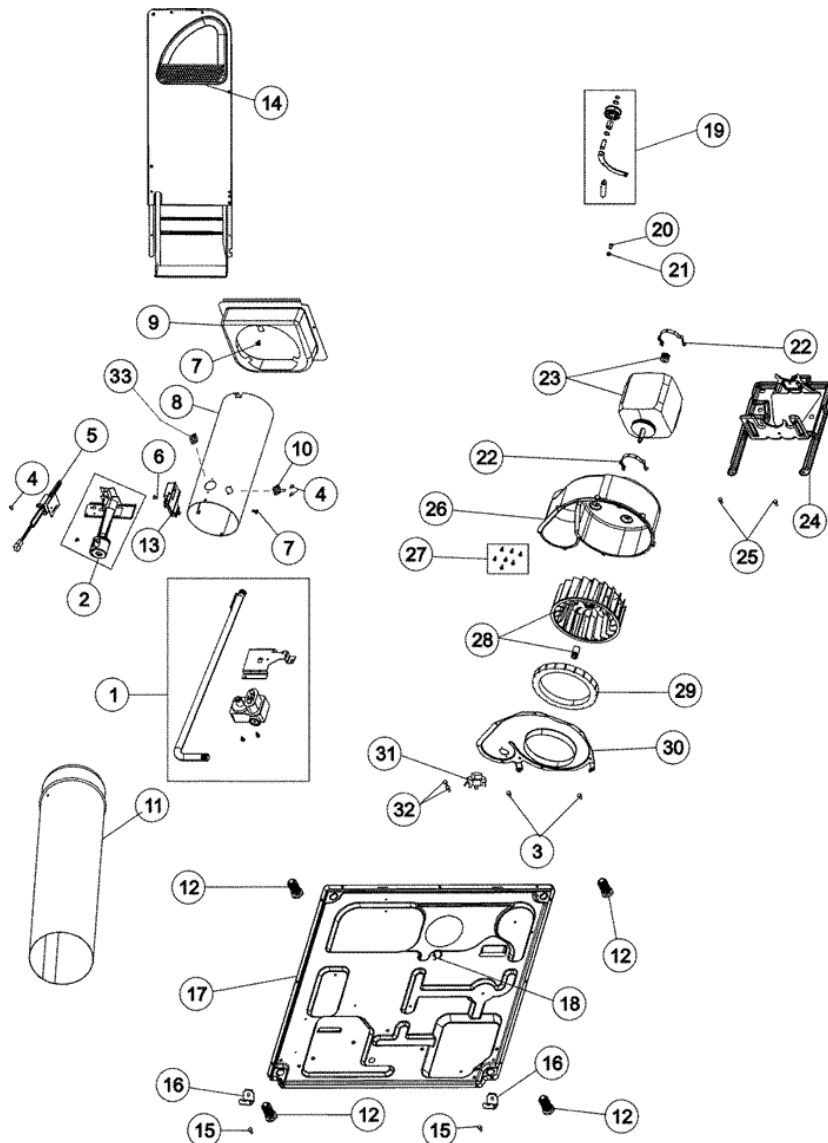

Distribuidor Autorizado

SurteRápido.com

Venta de Refacciones
Electrodomesticas

MDG270SAWW BASE

MDG270SAWW BASE

1	37001127	VALVE & PIPE ASSY (S/P)
2	56234	ASSEMBLY, BURNER
2	650P3	LP TO NATURAL CONVERSION KIT (S/P)
2	649P3	NATURAL TO LP CONVERSION KIT (S/P)
4	56692	SCREW, INDENT HEX HEAD- (S/P)
5	37001308	IGNITER & BRACKET ASSEMBLY
7	503688	SCREW (S/P)
8	37001303	DUCT, COMBUSTION (S/P)
9	500122	SHROUD, HEAT DUCT DESCONTINUADO
10	489P3	THERMOSTAT, LIMIT
11	505518	DUCT, EXHAUST (S/P)
12	500101	LEG, LEVELING (PLASTIC) (S/P)
13	338906	SENSOR, FLAME
14	503605	ASSEMBLY, HEATER DUCT (S/P)
15	27001200	SCREW (12-14X1/2 TYPE B (S/P)
16	37001145	CLIP, FRONT PANEL (S/P)
17	37001156	DRYER BASE (S/P)
18	504034	CLIP, WIRE (S/P)
19	37001287	ASSY, IDLER LEVER/SHAFT/PULLEY
20	500824	SCREW, 1/4-20 UNC HEX (S/P)
21	27001225	NUT, JAM MID LOCK 1/4-20 (S/P)
22	660658	CLAMP, MOTOR MOUNT (S/P)
23	2200376	MOTOR, PULLY
24	503613	MOUNT, MOTOR (S/P)
25	27001200	SCREW (12-14X1/2 TYPE B (S/P)
26	511969P	HOUSING, BLOWER (S/P)
27	31260	SCREW, NO.8 X 3/8 IND H (S/P)
28	56000	ASSEMBLY, BLOWER FAN
29	37001119	SEAL, BLOWER HOUSING (S/P)
30	500078	COVER, BLOWER HOUSING
31	37001136	THERMOSTAT, CYCLING 146F (S/P)
32	501086	SCREW, 8B-18X3/8 SLT (S/P)
33	40113801	FUSE, THERMAL