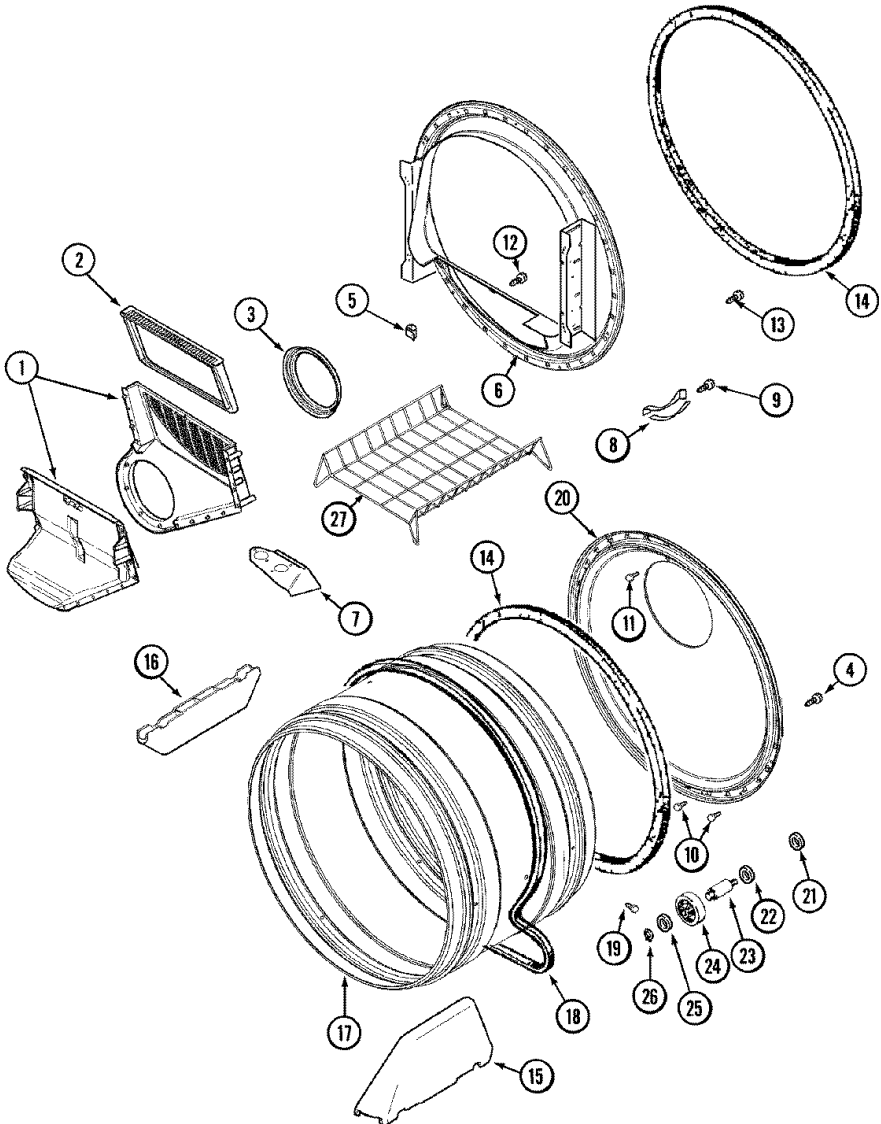

Distribuidor Autorizado

SurteRápido.com

Venta de Refacciones
Electrodomesticas

MDG500BWW TAMBOR

MDG5000BWW TAMBOR

1	33001799	OUTLET DUCT ASSEMBLY
2	33001808	FILTER, LINT
3	33002560	SEAL, BLOWER (S/P)
4	33002605	SCREW (No.10-3/8``) (S/P)
5	Y310376	CLIP, WIRE HARNESS (S/P)
6	33001802	FRONT, TUMBLER (W/SEAL)
8	306508	TUMBLER BEARING KIT
9	210720	RIVET (S/P)
10	22001996	SCREW (S/P)
11	210932	SCREW, No.8 X 9/16 CTSK (S/P)
12	312311	SCREW----NA (S/P)
13	33001855	SCREW (HEX HEAD) (S/P)
14	33001807	SEAL, TUMBLER
15	33002032	BAFFLE (TALL)
16	33001755	BAFFLE (SHORT)
17	33001889	TUMBLER
18	33002535	BELT, TUMBLER
19	33001788	SCREW, BAFFLE (S/P)
20	33001801	BACK, TUMBLER (W/SEAL) (S/P)
21	33001443	NUT, HEX (ROLLER SHAFT) (S/P)
22	312535	WASHER, SPRING (ROLLER SHAFT) (S/P)
23	Y312948	SHAFT, TUMBLER ROLLER (S/P)
24	12001541	BEARING & ROLLER ASSEMBLY
25	312535	WASHER, ROLLER SHAFT (S/P)
26	9703438	RING, RETAINING (S/P)
27	33001917	RACK, DRYING