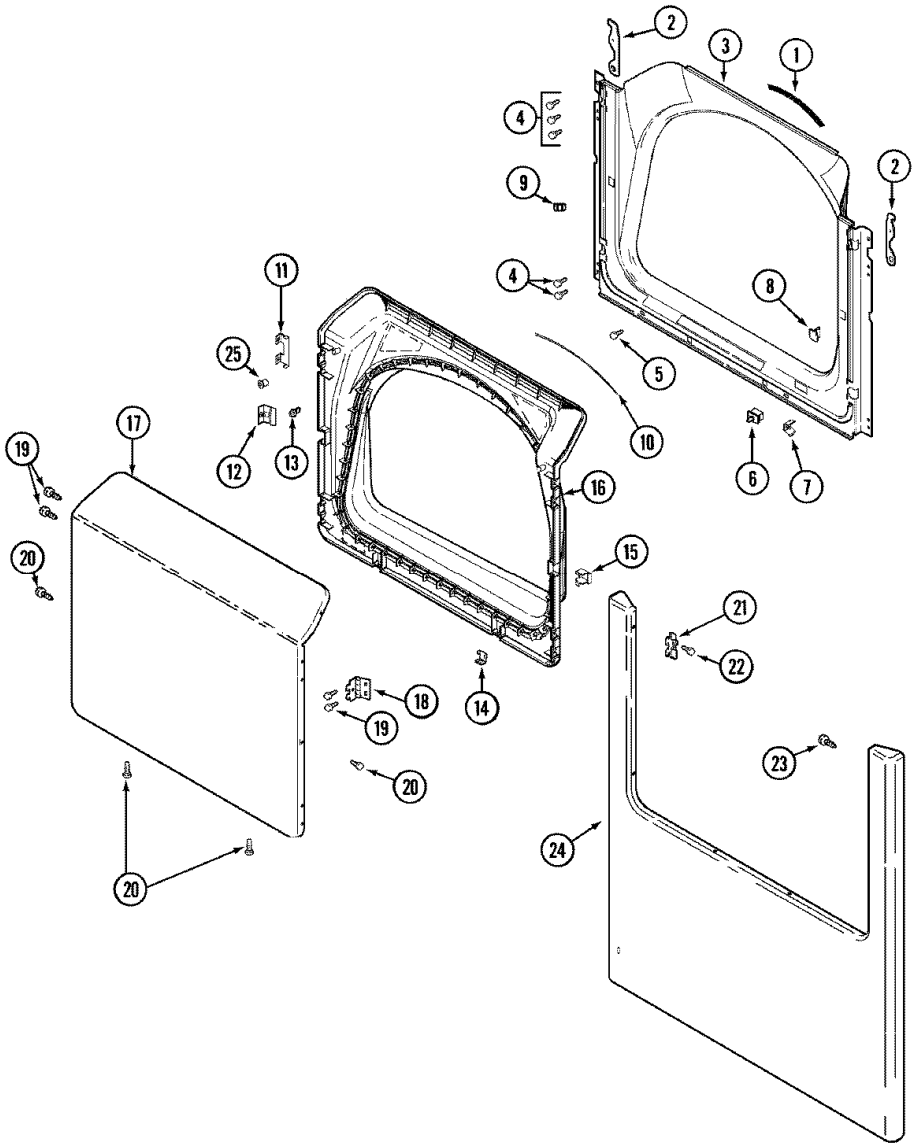

MDG5000BW TABLERO

MDG5000BWW TABLERO

1	Y22002339	SCREW (S/P)
1	33002484	PANEL, CONTROL (WHT) (S/P)
2	33001621	SKIRT, TIMER DIAL (WHT)
3	22001659	TIMER KNOB – GREY
4	22001664	TIMER KNOB INSERT/CAP (WHT)
5	37001071	BUTTON, PUSH TO START (WHT) (S/P)
6	33001690	SCREW, TIMER (S/P)
7	33001624	TIMER (S/P)
8	22002529	BACK, CONSOLE PANEL DESCONTINUADO
8	216423	SCREW (S/P)
9	27001110	CONSOLE (WHT) (S/P)
10	216423	SCREW (S/P)
11	33001623	BUZZER, NON-ADJUSTABLE (S/P)
12	37001070	SWITCH, PUSH TO START (WHT) (S/P)
13	33001920	WIRE HARNESS, MAIN (S/P)
14	33002454	SWITCH, 3 POS. (WHT) (S/P)
15	22001788	BUTTON, SWITCH (WHT-END) (S/P)
15	22001789	BUTTON, SWITCH (WHT-MDL) (S/P)

MDG500BWW PUERTA

MDG5000BWW PUERTA

1	33001767	SEAL, SHROUD (S/P)
2	33002597	HOOK, SECURITY (S/P)
3	33001778	SHROUD (WHT) (S/P)
4	22001995	SCREW (S/P)
5	33001768	SCREW, SHROUD (S/P)
6	33001508	SWITCH, DOOR
7	33001760	BRACKET, HINGE (S/P)
8	279570	PLUG, DOOR CATCH
9	279570	CATCH, DOOR (FEMALE)
9	306436	CATCH, DOOR (W/PLUG)
10	33002094	SEAL, DOOR (S/P)
11	22002038	CLIP, DOOR (DOUBLE) (S/P)
12	33001793	BRACKET, STRIKE (S/P)
13	33001761	STRIKE, DOOR (MALE) (S/P)
14	22002039	CLIP, DOOR (SINGLE) (S/P)
15	33001763	PLUG, INNER DOOR (S/P)
16	33001750	DOOR, INNER/ W SEAL (WHT) (S/P)
17	33002430	PANEL, DOOR DESCONTINUADO
17	22001817	SHEET, SOUND DAMPER (FT. PNL) (S/P)
18	33001759	HINGE, DOOR (S/P)
19	22002062	SCREW (S/P)
20	22002063	SCREW No.8-18AB WAFER HD (S/P)
21	33001764	COVER, HINGE HOLE (WHT) (S/P)
22	33001787	SCREW, HINGE (S/P)
23	22002012	SCREW, HINGE (S/P)
24	22002836	PANEL, FRONT (WHT) (S/P)
25	33001771	BUSHING, INNER DOOR (S/P)