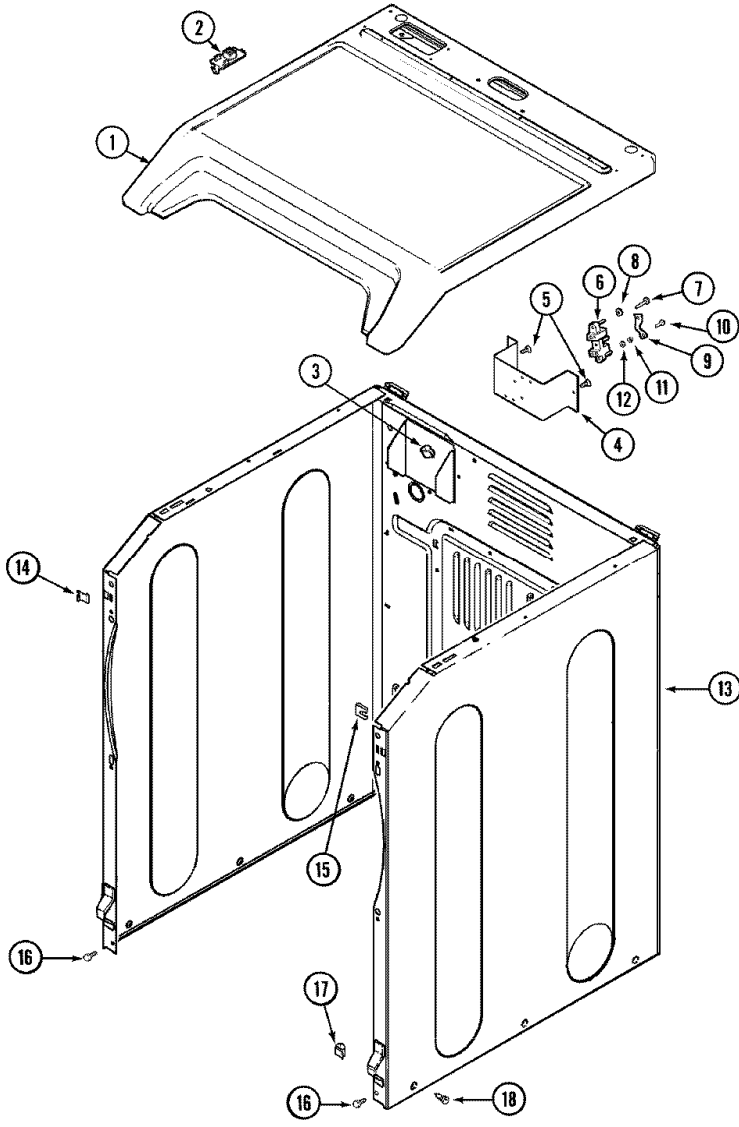

MDG5000BW GABINETE

MDG5000BWW GABINETE

1	33001865	COVER, TOP (WHT) (S/P)
2	33002891	PIN, LOCATOR (S/P)
3	Y310376	CLIP, WIRE HARNESS (S/P)
13	22003639	CABINET KIT (WHT) DESCONTINUADO
14	22002049	CLIP (S/P)
15	213280	FRONT PANEL BRACKET/FASTENER (S/P)
16	22001995	SCREW (S/P)
17	Y310376	CLIP, WIRE HARNESS (S/P)
18	213007	SCREW, CABINET (S/P)

MDG5000BW GABINETE

MDG5000BWW GABINETE

1	22003639	CABINET KIT (WHT) DESCONTINUADO
2	22001995	SCREW (S/P)
3	33001795	COVER, TERMINAL BLOCK (S/P)
4	22001995	SCREW (S/P)
5	2-11881	GROMMET, CORD
6	33002494	CORD, POWER (AS WRAP) (S/P)

MDG5000BW TABLERO

MDG5000BWW TABLERO

1	Y22002339	SCREW (S/P)
1	33002484	PANEL, CONTROL (WHT) (S/P)
2	33001621	SKIRT, TIMER DIAL (WHT)
3	22001659	TIMER KNOB – GREY
4	22001664	TIMER KNOB INSERT/CAP (WHT)
5	37001071	BUTTON, PUSH TO START (WHT) (S/P)
6	33001690	SCREW, TIMER (S/P)
7	33001624	TIMER (S/P)
8	22002529	BACK, CONSOLE PANEL DESCONTINUADO
8	216423	SCREW (S/P)
9	27001110	CONSOLE (WHT) (S/P)
10	216423	SCREW (S/P)
11	33001623	BUZZER, NON-ADJUSTABLE (S/P)
12	37001070	SWITCH, PUSH TO START (WHT) (S/P)
13	33001920	WIRE HARNESS, MAIN (S/P)
14	33002454	SWITCH, 3 POS. (WHT) (S/P)
15	22001788	BUTTON, SWITCH (WHT-END) (S/P)
15	22001789	BUTTON, SWITCH (WHT-MDL) (S/P)