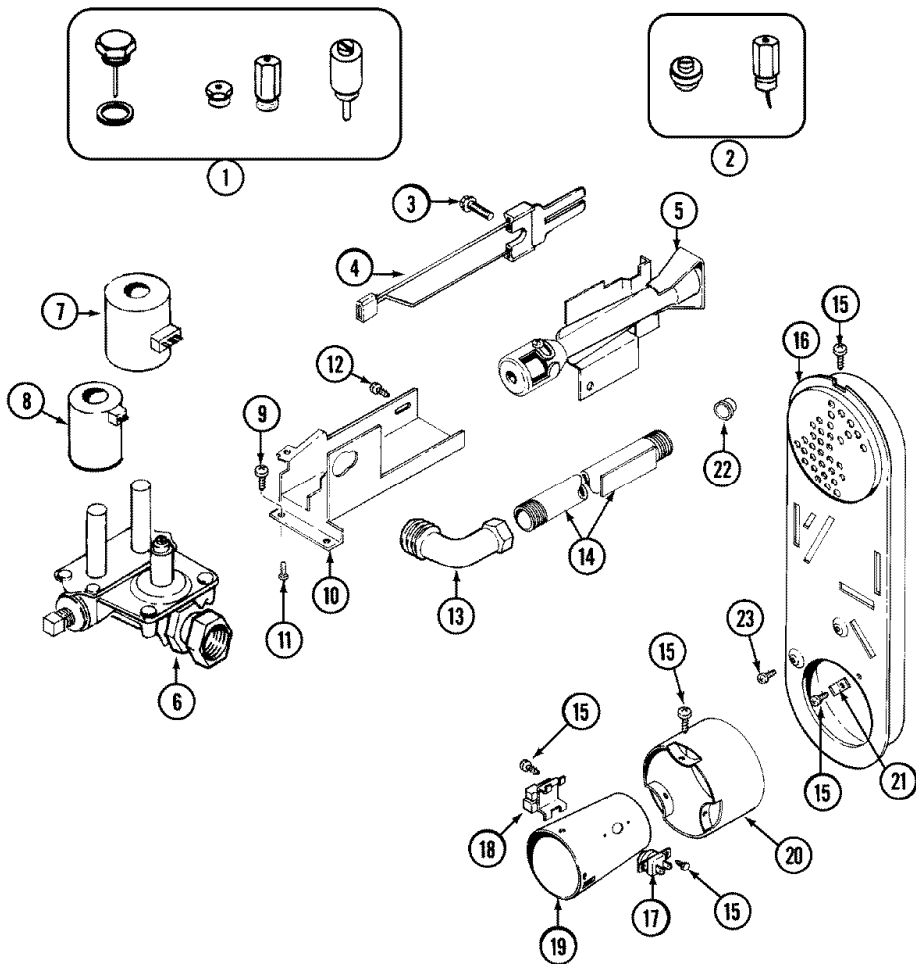

Distribuidor Autorizado

SurteRápido.com

Venta de Refacciones
Electrodomesticas

MDG5000BWW QUEMADOR