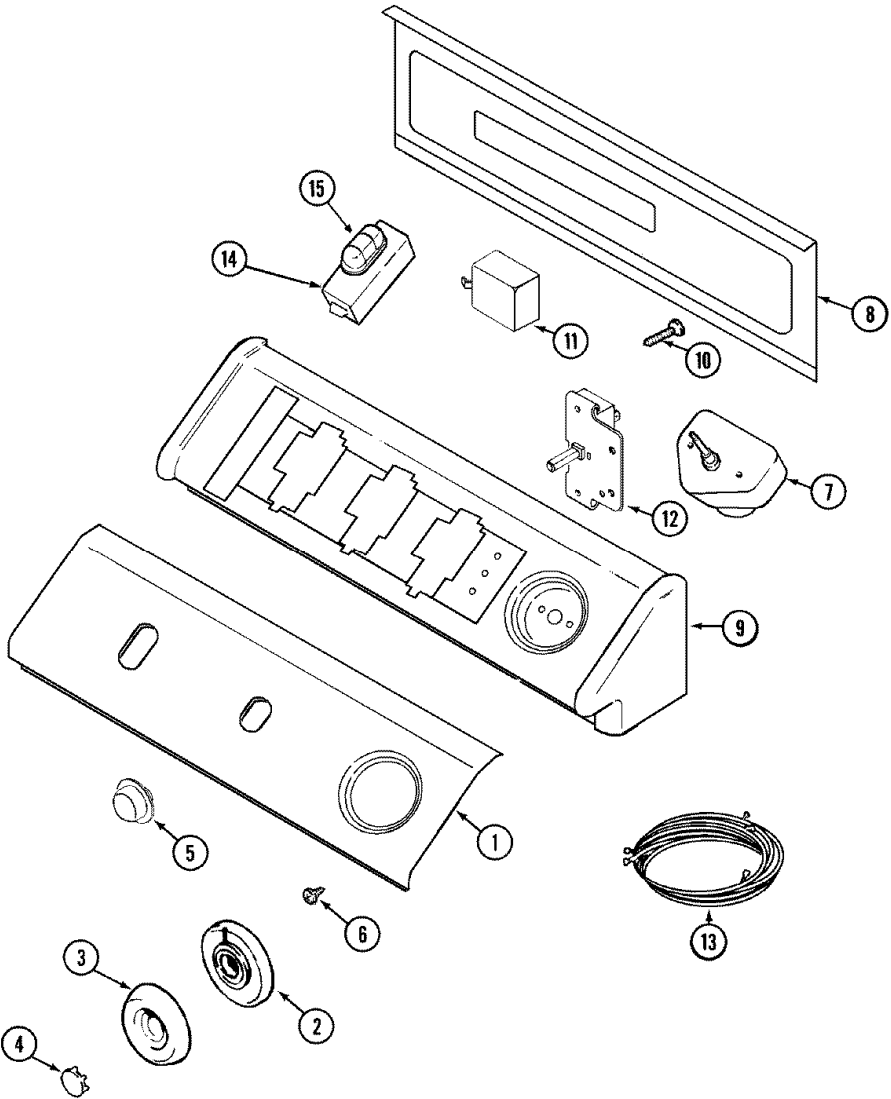

MDG5000BW GABINETE

MDG5000BWW GABINETE

1	22003639	CABINET KIT (WHT) DESCONTINUADO
2	22001995	SCREW (S/P)
3	33001795	COVER, TERMINAL BLOCK (S/P)
4	22001995	SCREW (S/P)
5	2-11881	GROMMET, CORD
6	33002494	CORD, POWER (AS WRAP) (S/P)

MDG5000BW TABLERO

MDG5000BWW TABLERO

1	Y22002339	SCREW (S/P)
1	33002484	PANEL, CONTROL (WHT) (S/P)
2	33001621	SKIRT, TIMER DIAL (WHT)
3	22001659	TIMER KNOB – GREY
4	22001664	TIMER KNOB INSERT/CAP (WHT)
5	37001071	BUTTON, PUSH TO START (WHT) (S/P)
6	33001690	SCREW, TIMER (S/P)
7	33001624	TIMER (S/P)
8	22002529	BACK, CONSOLE PANEL DESCONTINUADO
8	216423	SCREW (S/P)
9	27001110	CONSOLE (WHT) (S/P)
10	216423	SCREW (S/P)
11	33001623	BUZZER, NON-ADJUSTABLE (S/P)
12	37001070	SWITCH, PUSH TO START (WHT) (S/P)
13	33001920	WIRE HARNESS, MAIN (S/P)
14	33002454	SWITCH, 3 POS. (WHT) (S/P)
15	22001788	BUTTON, SWITCH (WHT-END) (S/P)
15	22001789	BUTTON, SWITCH (WHT-MDL) (S/P)

MDG500BWW PUERTA

MDG5000BWW PUERTA

1	33001767	SEAL, SHROUD (S/P)
2	33002597	HOOK, SECURITY (S/P)
3	33001778	SHROUD (WHT) (S/P)
4	22001995	SCREW (S/P)
5	33001768	SCREW, SHROUD (S/P)
6	33001508	SWITCH, DOOR
7	33001760	BRACKET, HINGE (S/P)
8	279570	PLUG, DOOR CATCH
9	279570	CATCH, DOOR (FEMALE)
9	306436	CATCH, DOOR (W/PLUG)
10	33002094	SEAL, DOOR (S/P)
11	22002038	CLIP, DOOR (DOUBLE) (S/P)
12	33001793	BRACKET, STRIKE (S/P)
13	33001761	STRIKE, DOOR (MALE) (S/P)
14	22002039	CLIP, DOOR (SINGLE) (S/P)
15	33001763	PLUG, INNER DOOR (S/P)
16	33001750	DOOR, INNER/ W SEAL (WHT) (S/P)
17	33002430	PANEL, DOOR DESCONTINUADO
17	22001817	SHEET, SOUND DAMPER (FT. PNL) (S/P)
18	33001759	HINGE, DOOR (S/P)
19	22002062	SCREW (S/P)
20	22002063	SCREW No.8-18AB WAFER HD (S/P)
21	33001764	COVER, HINGE HOLE (WHT) (S/P)
22	33001787	SCREW, HINGE (S/P)
23	22002012	SCREW, HINGE (S/P)
24	22002836	PANEL, FRONT (WHT) (S/P)
25	33001771	BUSHING, INNER DOOR (S/P)