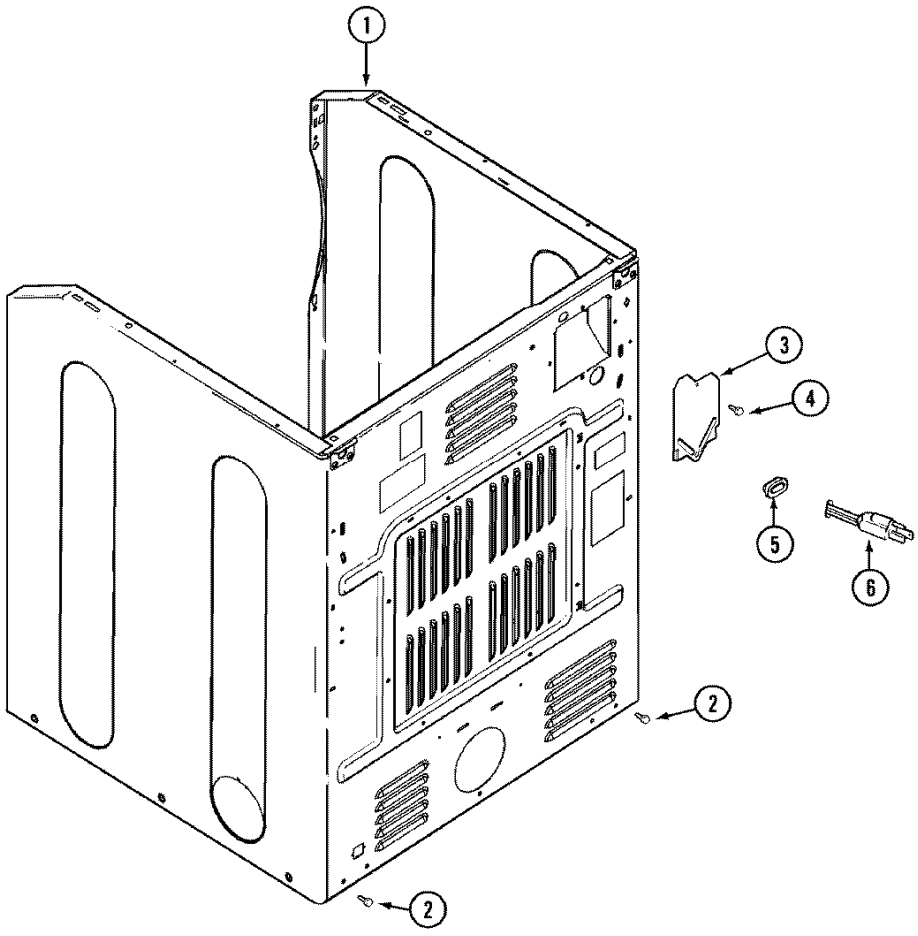

MDG5000BW GABINETE

MDG5000BWW GABINETE

1	33001865	COVER, TOP (WHT) (S/P)
2	33002891	PIN, LOCATOR (S/P)
3	Y310376	CLIP, WIRE HARNESS (S/P)
13	22003639	CABINET KIT (WHT) DESCONTINUADO
14	22002049	CLIP (S/P)
15	213280	FRONT PANEL BRACKET/FASTENER (S/P)
16	22001995	SCREW (S/P)
17	Y310376	CLIP, WIRE HARNESS (S/P)
18	213007	SCREW, CABINET (S/P)

MDG5000BW GABINETE

MDG5000BWW GABINETE

1	22003639	CABINET KIT (WHT) DESCONTINUADO
2	22001995	SCREW (S/P)
3	33001795	COVER, TERMINAL BLOCK (S/P)
4	22001995	SCREW (S/P)
5	2-11881	GROMMET, CORD
6	33002494	CORD, POWER (AS WRAP) (S/P)

MDG5000BW TABLERO

MDG5000BWW TABLERO

1	Y22002339	SCREW (S/P)
1	33002484	PANEL, CONTROL (WHT) (S/P)
2	33001621	SKIRT, TIMER DIAL (WHT)
3	22001659	TIMER KNOB – GREY
4	22001664	TIMER KNOB INSERT/CAP (WHT)
5	37001071	BUTTON, PUSH TO START (WHT) (S/P)
6	33001690	SCREW, TIMER (S/P)
7	33001624	TIMER (S/P)
8	22002529	BACK, CONSOLE PANEL DESCONTINUADO
8	216423	SCREW (S/P)
9	27001110	CONSOLE (WHT) (S/P)
10	216423	SCREW (S/P)
11	33001623	BUZZER, NON-ADJUSTABLE (S/P)
12	37001070	SWITCH, PUSH TO START (WHT) (S/P)
13	33001920	WIRE HARNESS, MAIN (S/P)
14	33002454	SWITCH, 3 POS. (WHT) (S/P)
15	22001788	BUTTON, SWITCH (WHT-END) (S/P)
15	22001789	BUTTON, SWITCH (WHT-MDL) (S/P)