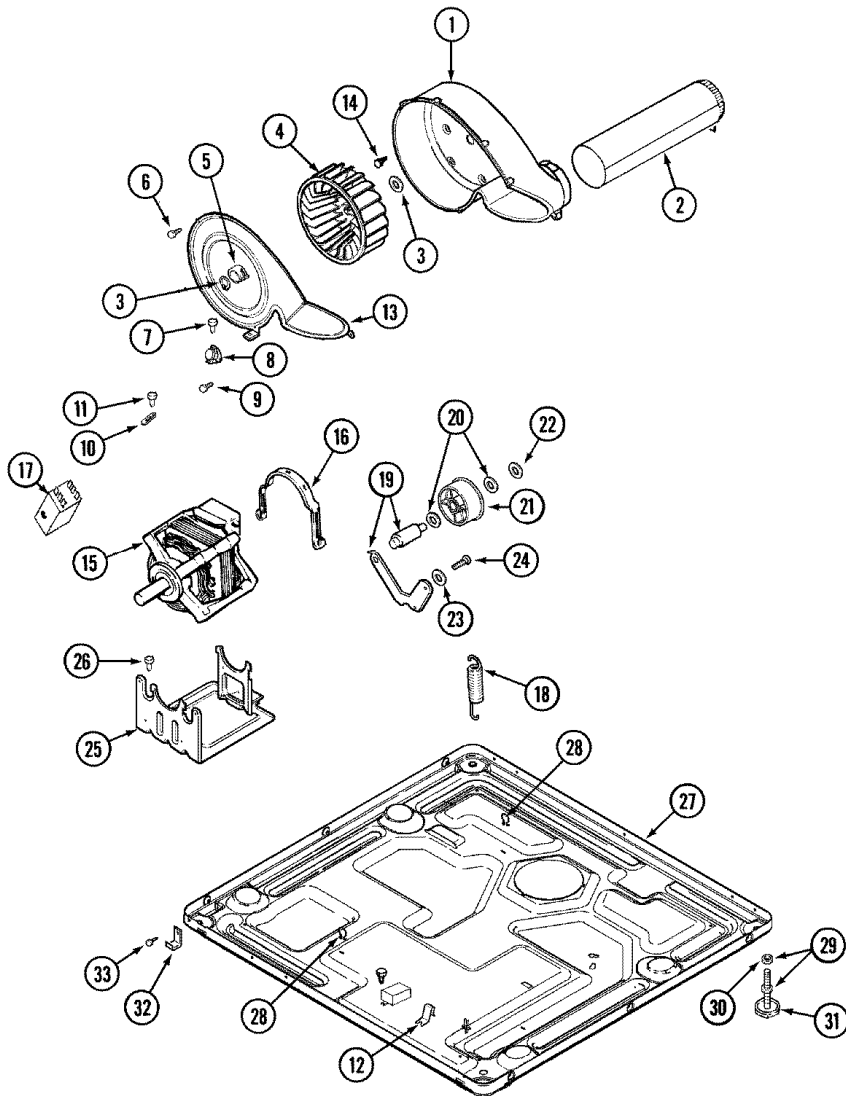

Distribuidor Autorizado

SurteRápido.com

Venta de Refacciones
Electrodomesticas

MDG5000BWW MOTOR