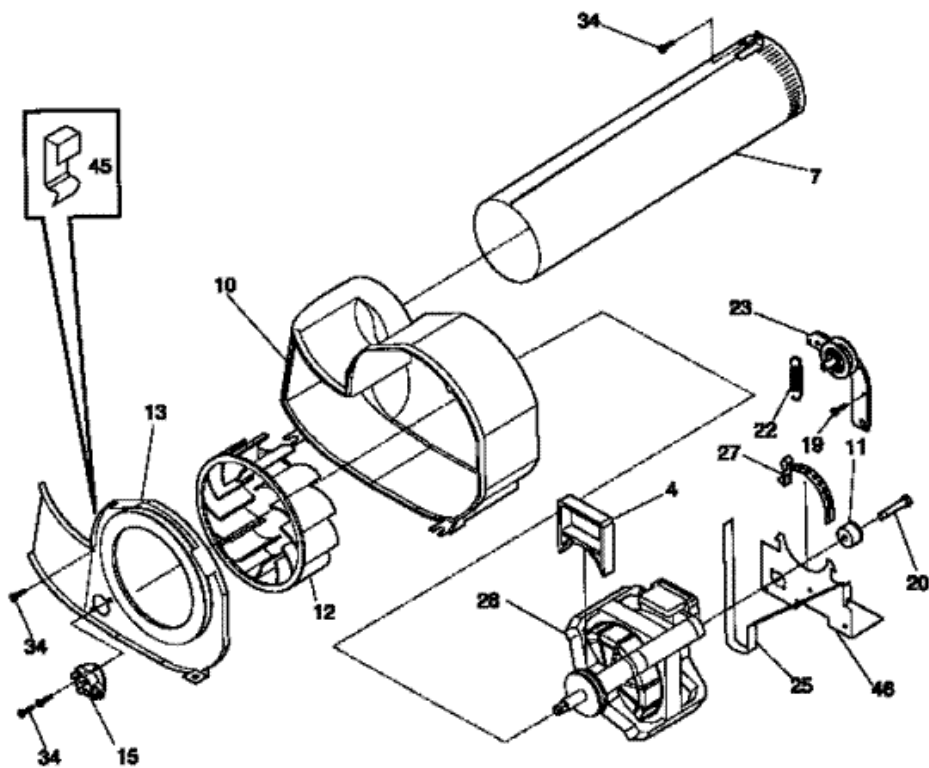

Distribuidor Autorizado

SurteRápido.com

Venta de Refacciones
Electrodomesticas

MDG546RET0 MOTOR