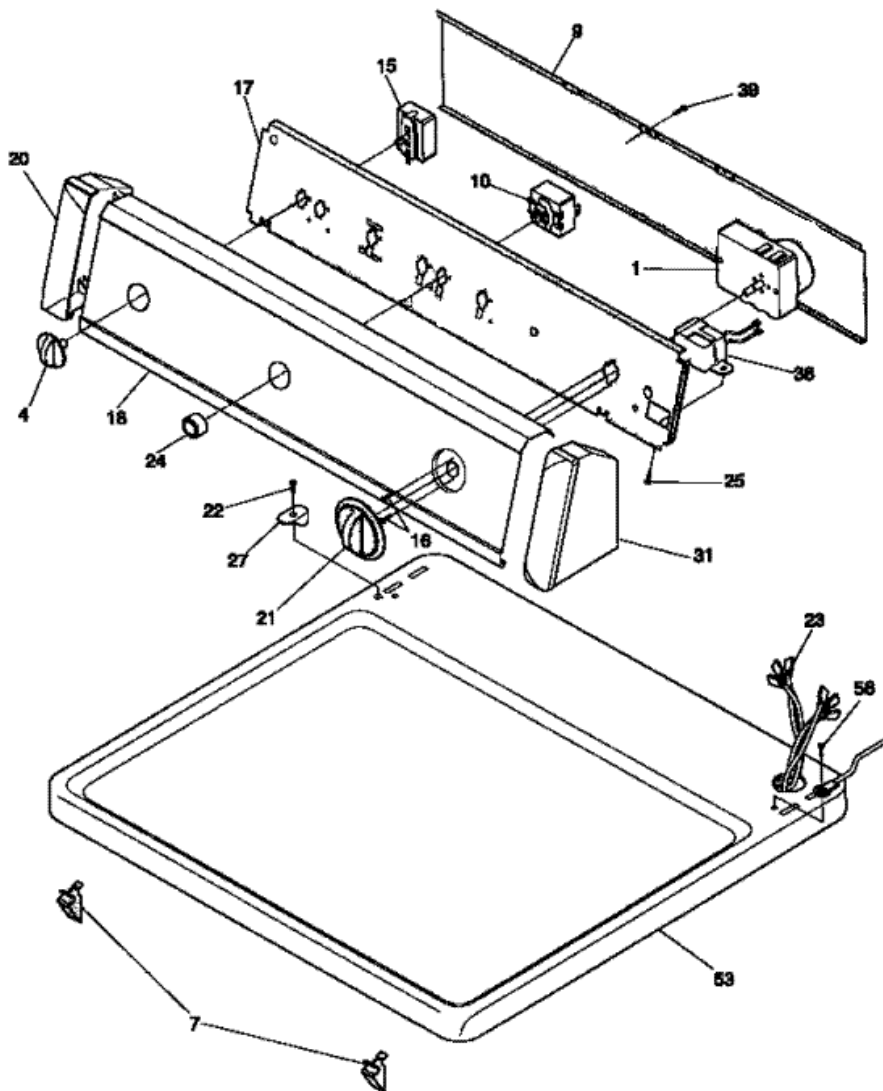

Distribuidor Autorizado

SurteRápido.com

Venta de Refacciones
Electrodomesticas

MDG546RETO PUERTA

MDG546RETO PUERTA

1	134417000	SEAL-AIR DUCT (S/P)
2	131432301	PLUG, ALMOND (S/P)
6	5303937152	DUCT-AIR (S/P)
8	131450400	DESCONTINUADO
9	131418301	COVER-HINGE HOLES (S/P)
16	131063700	CLIP-WIRING (S/P)
20	5303937139	GLIDE-DRUM
21	5303281049	SEAL-BASKET LOWER
22	5303937153	PANEL-FRONT, ALMOND (S/P)
25	131658800	CATCH-DOOR (S/P)
26	5308001614	DESCONTINUADO
27	131450300	LINT TRAP
28	5303281074	CLIP-GUIDE, (3)
41	3204276	HINGE-LOWER (S/P)
41	3204275	HINGE-UPPER (S/P)
42	131209600	SCREW, FLAT HEAD, 8-18AB X 0.44 (S/P)
42	3205239	SCREW-HINGE, SPLND AB ST/C (S/P)
44	131129900	GASKET-DOOR (S/P)
46	131644701	HANDLE-DOOR, ALMOND (S/P)
47	131376705	DOOR-INNER, ALMOND (S/P)
48	5303937169	PANEL-OUTER DOOR, ALMOND (S/P)
49	5303207102	STRIKE-DOOR (S/P)

Distribuidor Autorizado

SurteRápido.com

Venta de Refacciones
Electrodomesticas

MDG546RET0 TABLERO

MDG546RETO TABLERO

1	131063300	TIMER-DRYER (S/P)
4	131786604	KNOB-ROTARY, ALMOND (S/P)
7	3205821	CLIP-TOP PANEL, TO FRONT PANEL (S/P)
9	3205898	BACKSHEET-CONSOLE (S/P)
10	134902000	SWITCH-PUSH/START (S/P)
15	134398500	SWITCH-TEMPERATURE (S/P)
16	5303283289	SCREW, CR PAN HEAD (S/P)
17	131728900	BRACKET-CONTROLS (S/P)
18	131509500	PANEL-CONTROL, ALMOND (S/P)
20	5303318524	END CAP, ALMOND, LH (S/P)
21	131118904	KNOB-TIMER, ALMOND (S/P)
22	131266310	DESCONTINUADO
23	131515000	HARNESS (S/P)
24	131111504	KNOB-START SWITCH, ALMOND (S/P)
25	5303015671	SCREW (S/P)
27	131197000	CLIP-CONTROL PANEL (S/P)
31	5303318525	END CAP, ALMOND, RH (S/P)
38	5303210285	BUZZER (S/P)
39	131205100	SCREW, NO. 8 PAN HEAD (S/P)
53	5303937170	PANEL-TOP, ALMOND (S/P)
56	131243800	SCREW, PAN HD LOCKING (S/P)
*91081	5303303590	TIE-HARNESS (S/P)