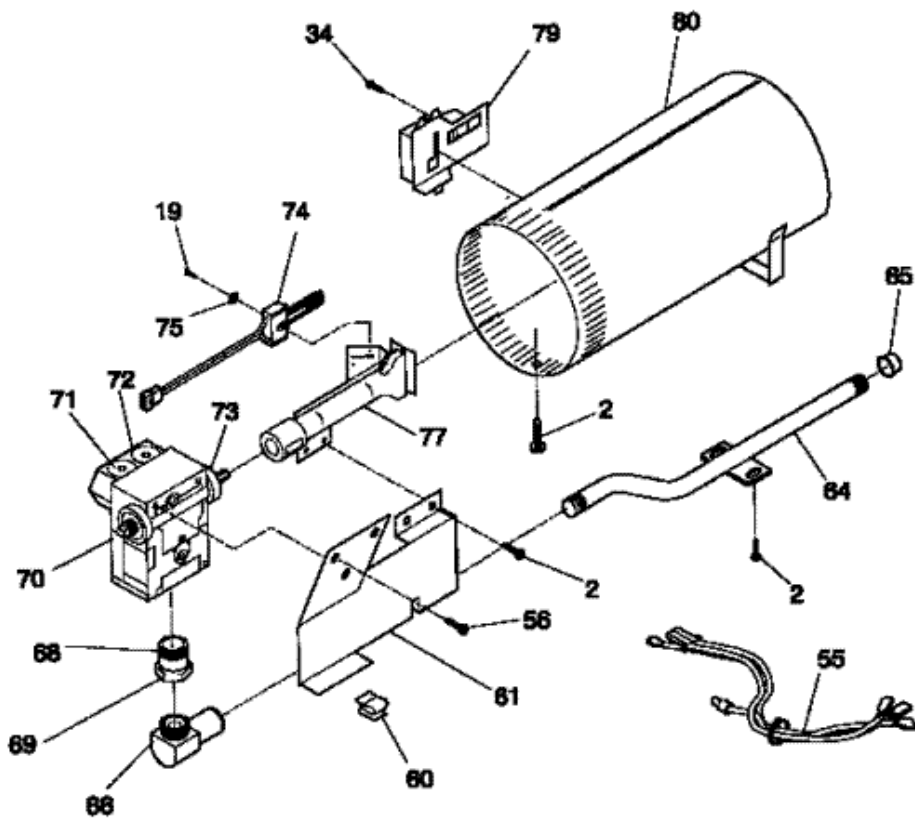

Distribuidor Autorizado

SurteRápido.com

Venta de Refacciones
Electrodomesticas

MDG546RET0 MOTOR

MDG546RETO MOTOR

4	131435200	LOCK-FAN HOUSING (S/P)
7	131451600	TUBE-EXHAUST (S/P)
10	131775600	HOUSING-FAN
11	131553600	SPACER-IDLER (S/P)
12	131775600	WHEEL-BLOWER
13	131775600	COVER-FAN
15	131298400	THERMOSTAT-CONTROL
19	131205300	SCREW, 10-16 X .75 (S/P)
20	131017900	SCREW-SPACER, HEX HEAD (S/P)
22	131421700	SPRING-IDLER (S/P)
23	131863000	ARM-IDLER, W/PULLEY
25	134503600	BELT-DRYER
27	131419800	CLAMP-MOTOR (S/P)
28	131560100	MOTOR-MAIN, W/PULLEY
34	131243700	SCREW, PAN HEAD, 8-18AB X 0.375 (S/P)
45	131618200	CLIP-COVER (S/P)
46	131377500	BRACKET-MOTOR (S/P)

Distribuidor Autorizado

SurteRápido.com

Venta de Refacciones
Electrodomesticas

MDG546RETO QUEMADOR

MDG546RETO QUEMADOR

2	131168200	SCREW, PPH B ST/Z, 8-18 X .31 (S/P)
19	131205300	SCREW, 10-16 X .75 (S/P)
34	131243700	SCREW, PAN HEAD, 8-18AB X 0.375 (S/P)
55	131827100	HARNESS-GAS VALVE (S/P)
56	131243800	SCREW, PAN HD LOCKING, (S/P)
60	3281126	CLIP-WIRING, GAS BRACKET (S/P)
61	131418701	BRACKET-BURNER
64	137011800	PIPE (S/P)
65	8015112	CAP-PIPE (S/P)
66	137011800	ELBOW-COUPLER (S/P)
68	5362791200	UNION-MALE CONNECTOR, BRASS
69	8015194	NUT-UNION, HEX (S/P)
70	5303207409	VALVE-GAS
71	5303931775	COIL-SECONDARY
72	5303931775	COIL-BOOSTER
73	5303207410	ORIFICE, NATURAL GAS (S/P)
74	5303937186	IGNITOR ASSY (S/P)
75	5300809968	WASHER (S/P)
77	131553400	BURNER ASSY (S/P)
79	5303281135	SENSOR (S/P)
80	3201240	TUBE-BURNER ASSY (S/P)
*91082	131509600	LP GAS KIT (S/P)