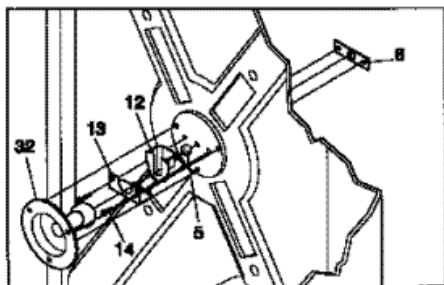

Distribuidor Autorizado

SurteRápido.com

Venta de Refacciones
Electrodomesticas

MDG546RET0 TAMBOR

MDG546RET0 TAMBOR

2	131168200	SCREW, PPH B ST/Z, 8-18 X .31 (S/P)
5	5303281019	BALL (S/P)
6	5303281020	CLIP-BALL (S/P)
9	131793201	PANEL-ACCESS (S/P)
11	131363200	COVER-TERM BLOCK (S/P)
12	131825900	BEARING-SHAFT
13	131724300	BRACKET-BEARING (S/P)
14	131205400	SCREW-BRACKET, 10-16B X 1.375 (S/P)
20	131469100	BRACKET-HINGE (S/P)
21	134138400	DRUM-ASSY (S/P)
25	5303015671	SCREW (S/P)
29	131382300	SCREW-VANE, QUADREX HEAD (S/P)
30	5303201200	VANE
31	134501200	CORD-ELECTRIC POWER (S/P)
32	5303281153	SHAFT ASSY
33	5308015399	THERMOSTAT-SAFETY
34	131243700	SCREW, PAN HEAD, 8-18AB X 0.37 (S/P)
42	131209600	SCREW, FLAT HEAD, 8-18AB X 0.44 (S/P)
44	131527400	FOOT-CABINET (S/P)
64	131704600	CLIP, CABINET BOTTOM (S/P)
18A	131378200	SCREW, PAN HD LOCKING (S/P)
18B	131477000	SCREW-SHAFT & BAFFLE (S/P)
15A	131776500	HOUSING (S/P)
*91080	5303281153	REAR BEARING KIT
15B	131952100	DUCT (NOT ILLUSTRATED) (S/P)

Distribuidor Autorizado

SurteRápido.com

Venta de Refacciones
Electrodomesticas

MDG546RETO PUERTA

MDG546RETO PUERTA

1	134417000	SEAL-AIR DUCT (S/P)
2	131432301	PLUG, ALMOND (S/P)
6	5303937152	DUCT-AIR (S/P)
8	131450400	DESCONTINUADO
9	131418301	COVER-HINGE HOLES (S/P)
16	131063700	CLIP-WIRING (S/P)
20	5303937139	GLIDE-DRUM
21	5303281049	SEAL-BASKET LOWER
22	5303937153	PANEL-FRONT, ALMOND (S/P)
25	131658800	CATCH-DOOR (S/P)
26	5308001614	DESCONTINUADO
27	131450300	LINT TRAP
28	5303281074	CLIP-GUIDE, (3)
41	3204276	HINGE-LOWER (S/P)
41	3204275	HINGE-UPPER (S/P)
42	131209600	SCREW, FLAT HEAD, 8-18AB X 0.44 (S/P)
42	3205239	SCREW-HINGE, SPLND AB ST/C (S/P)
44	131129900	GASKET-DOOR (S/P)
46	131644701	HANDLE-DOOR, ALMOND (S/P)
47	131376705	DOOR-INNER, ALMOND (S/P)
48	5303937169	PANEL-OUTER DOOR, ALMOND (S/P)
49	5303207102	STRIKE-DOOR (S/P)