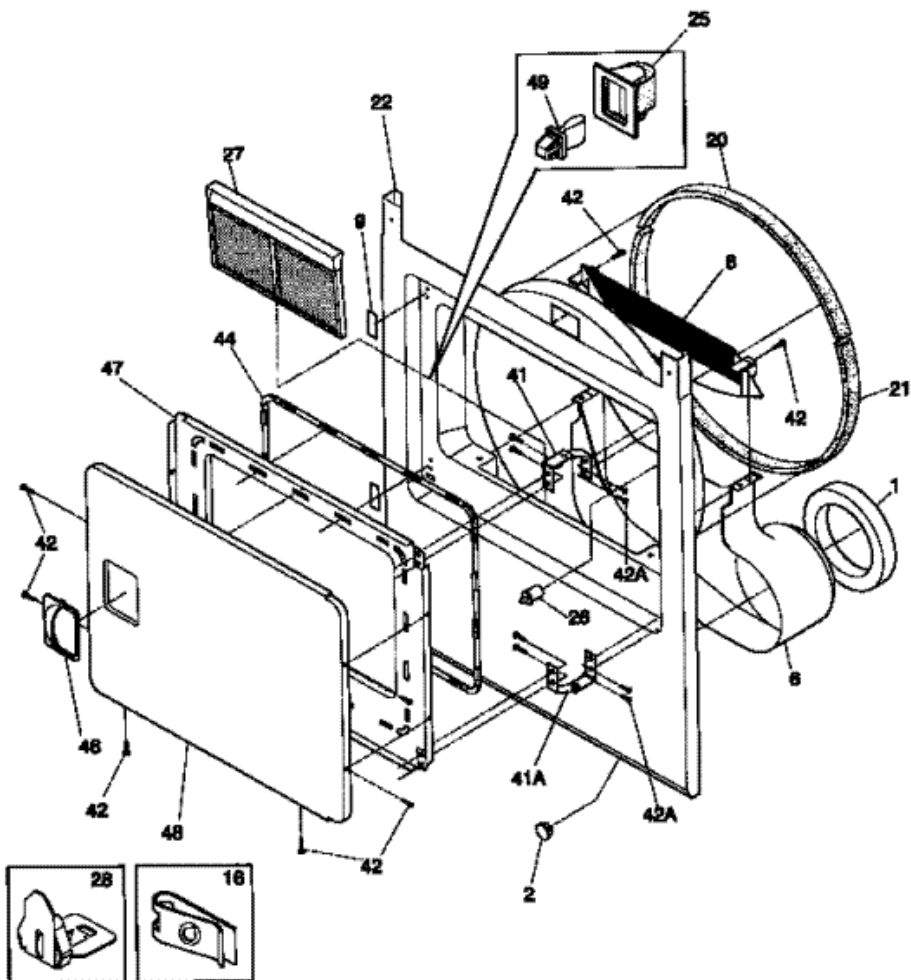

Distribuidor Autorizado

SurteRápido.com

Venta de Refacciones
Electrodomesticas

MDG546RETO PUERTA