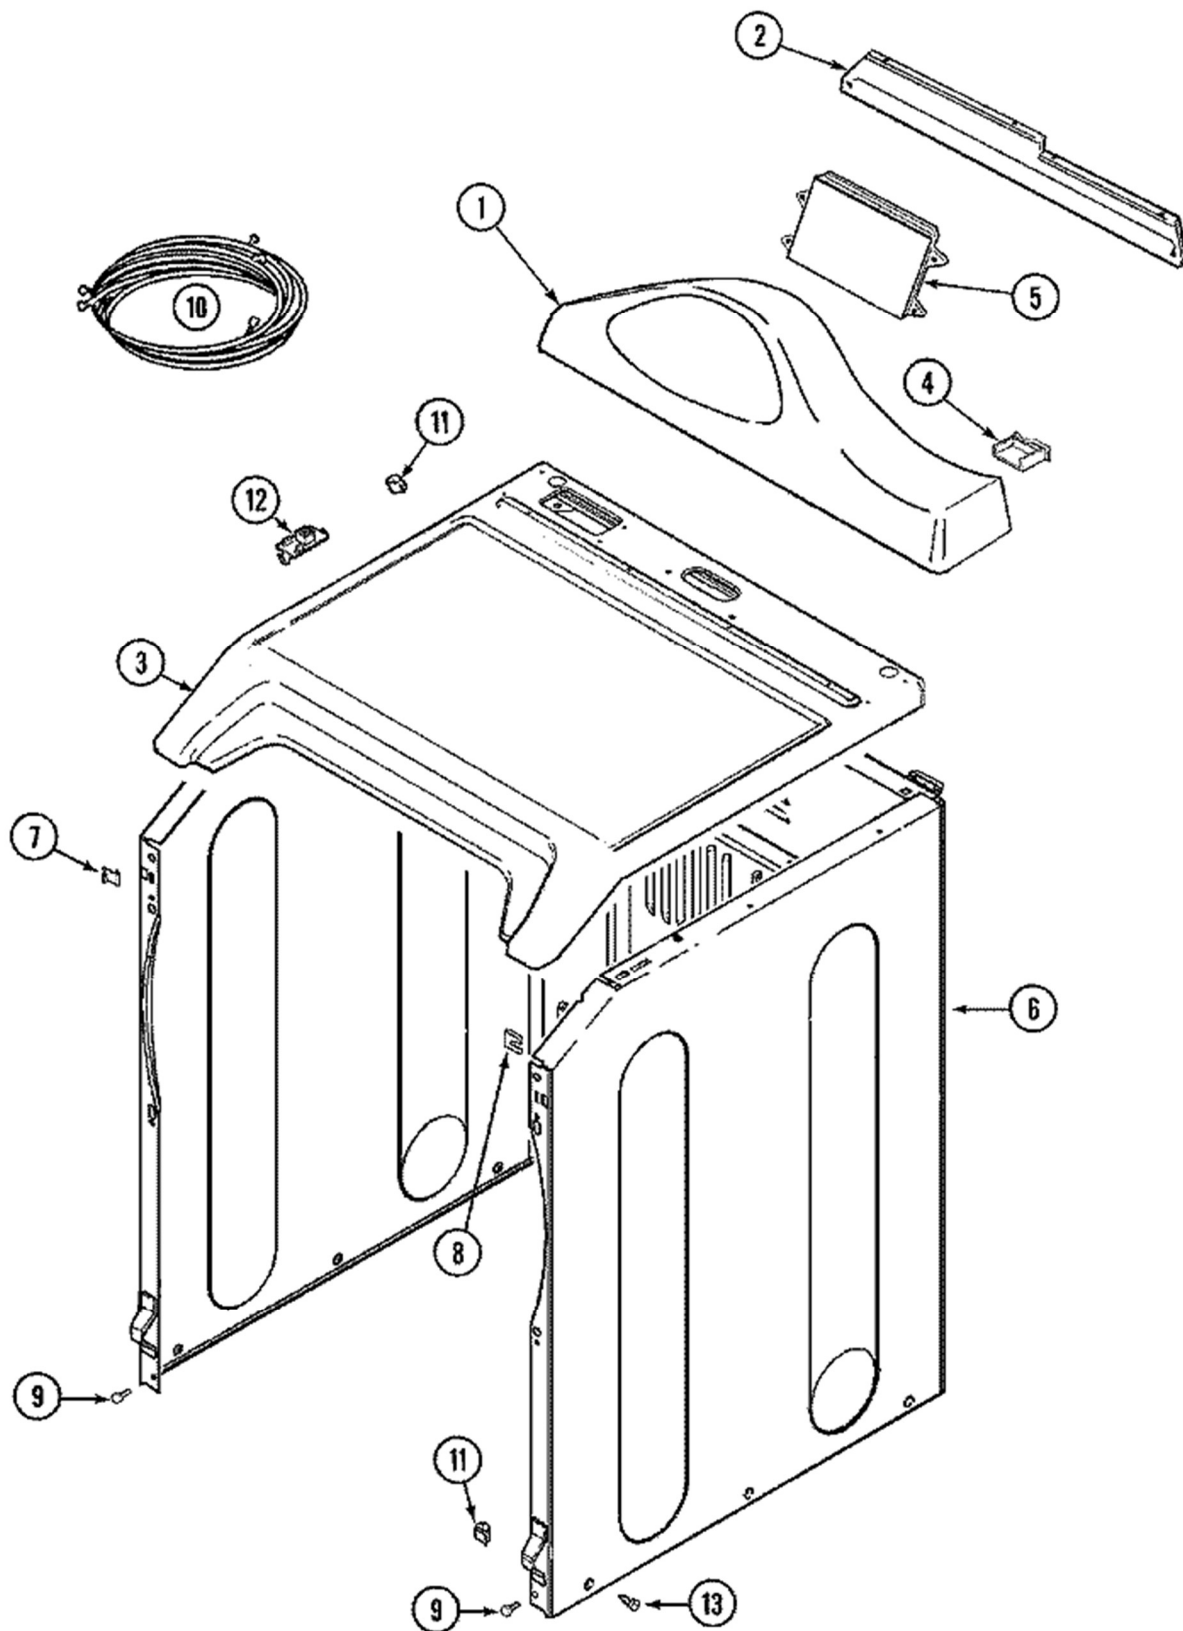

Guía	Descripción	# de parte
1	CABINET, Assembly. (BSQ-AS PK)	22003583
2	GUARD- EXH	33002283
3	COVER- TER	33001795
4	Screw	WP22001995
5	GROMMET- C	211881
6	CORD- POWE	WP22003062
7	Screw	WP22001995
8	FLAP- PIPE	33001702

Guía	Descripción	# de parte
1	LED Control Panel - Bisque	22004445
1	CONSOLE- L	33002537
2	BACK- CONS	22003581
2	SCREW	8534058
3	COVER- TOP	33002628
3	COVER- TOP	33002367
4	COVER- CON	22003323
5	Electronic Control Board	33003028
6	DISCONTINUED	22003639
6	CABINET Assembly. (BISQUE AS PK)	22003640
6	CABINET, Assembly. (BSQ-AS PK)	22003583
7	Clip	WP22002049
8	Screw & Fastener Kit - Front Panel	204439
9	Screw	WP22001995
10	HARNESS- W	33003010
11	Retainer	WP22003298
12	Locator Pin - Clear	33002891
13	SCREW	213007
14	MANUAL, USE & CARE	Y2201890

Guía	Descripción	# de parte
1	Shroud Seal	WP33001767
2	HOOK- SECU	33002597
3	SHROUD BS	33002379
4	Screw	WP22001995
5	SCREW	33001768
6	Door Switch Kit	W10169313
7	BRACKET- H	33001760
8	Door Catch Kit	LA-1003
9	Door Catch Kit	LA-1003
10	Door Seal	WP33002094
11	Double Door Clip	22002038
12	Door Strike Bracket	WP33001793
13	Door Strike - male	WP33001761
14	Single Door Clip	22002039
15	PLUG- INNE	33001763
16	DOOR, INNER W/SEAL (BSQ)	33002546
16	SCREW	33002351
16	Single Door Clip	22002039
17	DOOR- OUTE	22003243
17	SHEET- SOU	WP22001817
17	PAD- FRONT	33001867
18	Door Hinge	WP33001759
19	Screw	WP98006631
20	SCREW	33002351
21	Hinge Hole Cover - Bisque	WP33002349
22	Hinge Screw	WP33001787
23	Hinge Screw	WP22002012
24	PANEL, FRONT (BSQ)	22002663
25	BUSHING- I	33001771