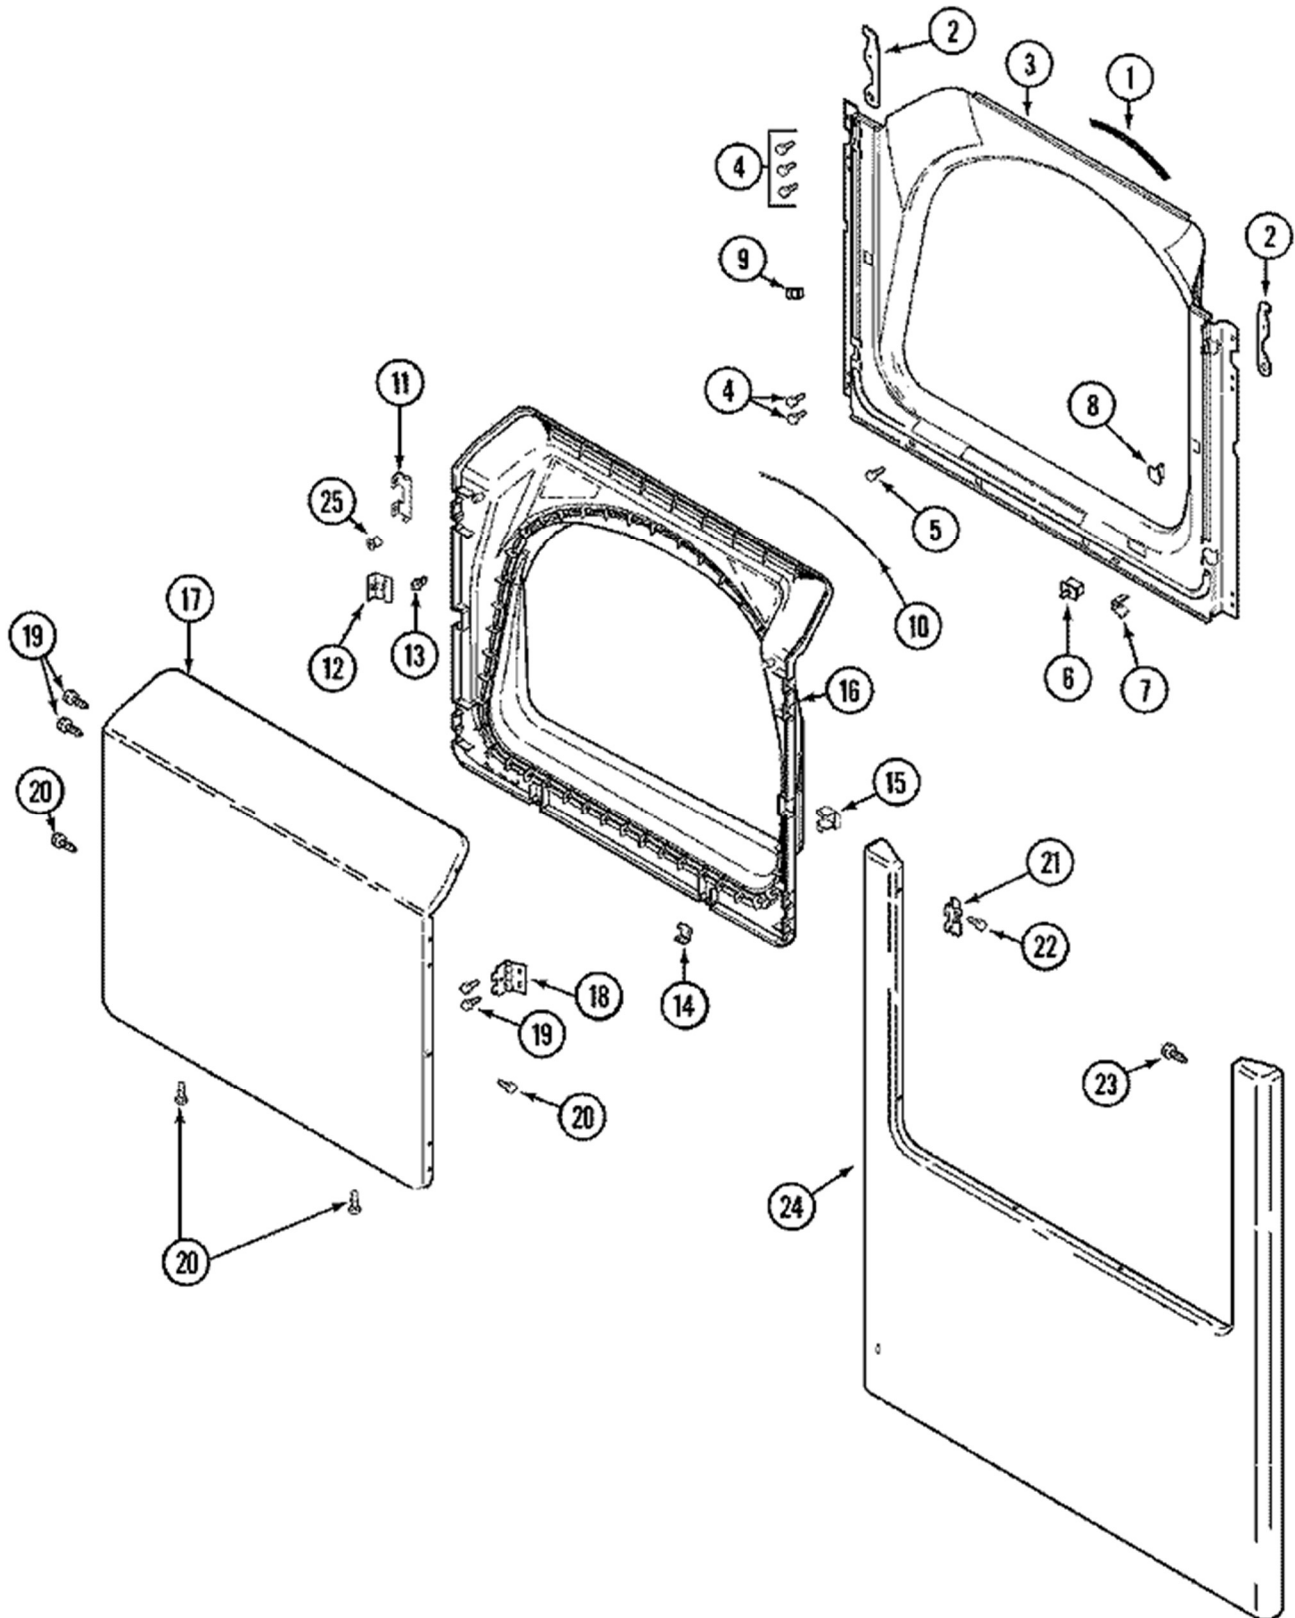

Guía	Descripción	# de parte
1	CABINET, Assembly. (BSQ-AS PK)	22003583
2	GUARD- EXH	33002283
3	COVER- TER	33001795
4	Screw	WP22001995
5	GROMMET- C	211881
6	CORD- POWE	WP22003062
7	Screw	WP22001995
8	FLAP- PIPE	33001702

Guía	Descripción	# de parte
1	LED Control Panel - Bisque	22004445
1	CONSOLE- L	33002537
2	BACK- CONS	22003581
2	SCREW	8534058
3	COVER- TOP	33002628
3	COVER- TOP	33002367
4	COVER- CON	22003323
5	Electronic Control Board	33003028
6	DISCONTINUED	22003639
6	CABINET Assembly. (BISQUE AS PK)	22003640
6	CABINET, Assembly. (BSQ-AS PK)	22003583
7	Clip	WP22002049
8	Screw & Fastener Kit - Front Panel	204439
9	Screw	WP22001995
10	HARNESS- W	33003010
11	Retainer	WP22003298
12	Locator Pin - Clear	33002891
13	SCREW	213007
14	MANUAL, USE & CARE	Y2201890

Guía	Descripción	# de parte
1	Shroud Seal	WP33001767
2	HOOK- SECU	33002597
3	SHROUD BS	33002379
4	Screw	WP22001995
5	SCREW	33001768
6	Door Switch Kit	W10169313
7	BRACKET- H	33001760
8	Door Catch Kit	LA-1003
9	Door Catch Kit	LA-1003
10	Door Seal	WP33002094
11	Double Door Clip	22002038
12	Door Strike Bracket	WP33001793
13	Door Strike - male	WP33001761
14	Single Door Clip	22002039
15	PLUG- INNE	33001763
16	DOOR, INNER W/SEAL (BSQ)	33002546
16	SCREW	33002351
16	Single Door Clip	22002039
17	DOOR- OUTE	22003243
17	SHEET- SOU	WP22001817
17	PAD- FRONT	33001867
18	Door Hinge	WP33001759
19	Screw	WP98006631
20	SCREW	33002351
21	Hinge Hole Cover - Bisque	WP33002349
22	Hinge Screw	WP33001787
23	Hinge Screw	WP22002012
24	PANEL, FRONT (BSQ)	22002663
25	BUSHING- I	33001771