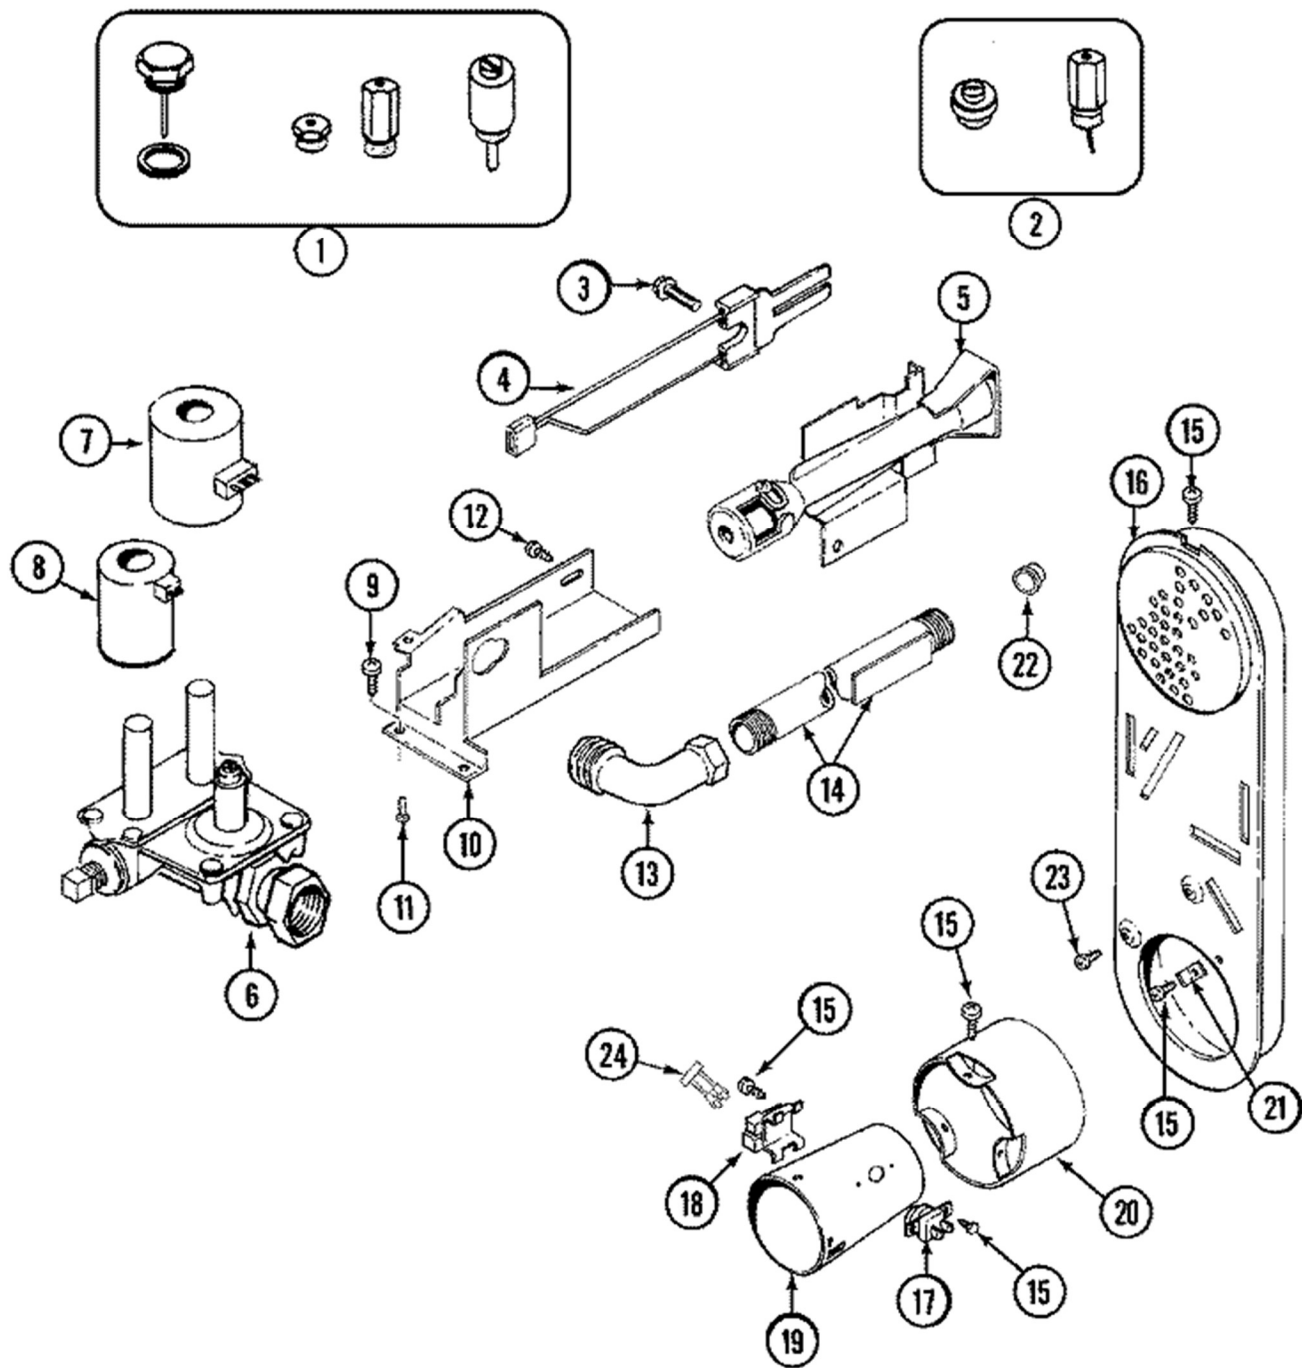

Guía	Descripción	# de parte
1	CABINET, Assembly. (BSQ-AS PK)	22003583
2	GUARD- EXH	33002283
3	COVER- TER	33001795
4	Screw	WP22001995
5	GROMMET- C	211881
6	CORD- POWE	WP22003062
7	Screw	WP22001995
8	FLAP- PIPE	33001702

Guía	Descripción	# de parte
1	LED Control Panel - Bisque	22004445
1	CONSOLE- L	33002537
2	BACK- CONS	22003581
2	SCREW	8534058
3	COVER- TOP	33002628
3	COVER- TOP	33002367
4	COVER- CON	22003323
5	Electronic Control Board	33003028
6	DISCONTINUED	22003639
6	CABINET Assembly. (BISQUE AS PK)	22003640
6	CABINET, Assembly. (BSQ-AS PK)	22003583
7	Clip	WP22002049
8	Screw & Fastener Kit - Front Panel	204439
9	Screw	WP22001995
10	HARNESS- W	33003010
11	Retainer	WP22003298
12	Locator Pin - Clear	33002891
13	SCREW	213007
14	MANUAL, USE & CARE	Y2201890

Guía	Descripción	# de parte
1	Shroud Seal	WP33001767
2	HOOK- SECU	33002597
3	SHROUD BS	33002379
4	Screw	WP22001995
5	SCREW	33001768
6	Door Switch Kit	W10169313
7	BRACKET- H	33001760
8	Door Catch Kit	LA-1003
9	Door Catch Kit	LA-1003
10	Door Seal	WP33002094
11	Double Door Clip	22002038
12	Door Strike Bracket	WP33001793
13	Door Strike - male	WP33001761
14	Single Door Clip	22002039
15	PLUG- INNE	33001763
16	DOOR, INNER W/SEAL (BSQ)	33002546
16	SCREW	33002351
16	Single Door Clip	22002039
17	DOOR- OUTE	22003243
17	SHEET- SOU	WP22001817
17	PAD- FRONT	33001867
18	Door Hinge	WP33001759
19	Screw	WP98006631
20	SCREW	33002351
21	Hinge Hole Cover - Bisque	WP33002349
22	Hinge Screw	WP33001787
23	Hinge Screw	WP22002012
24	PANEL, FRONT (BSQ)	22002663
25	BUSHING- I	33001771