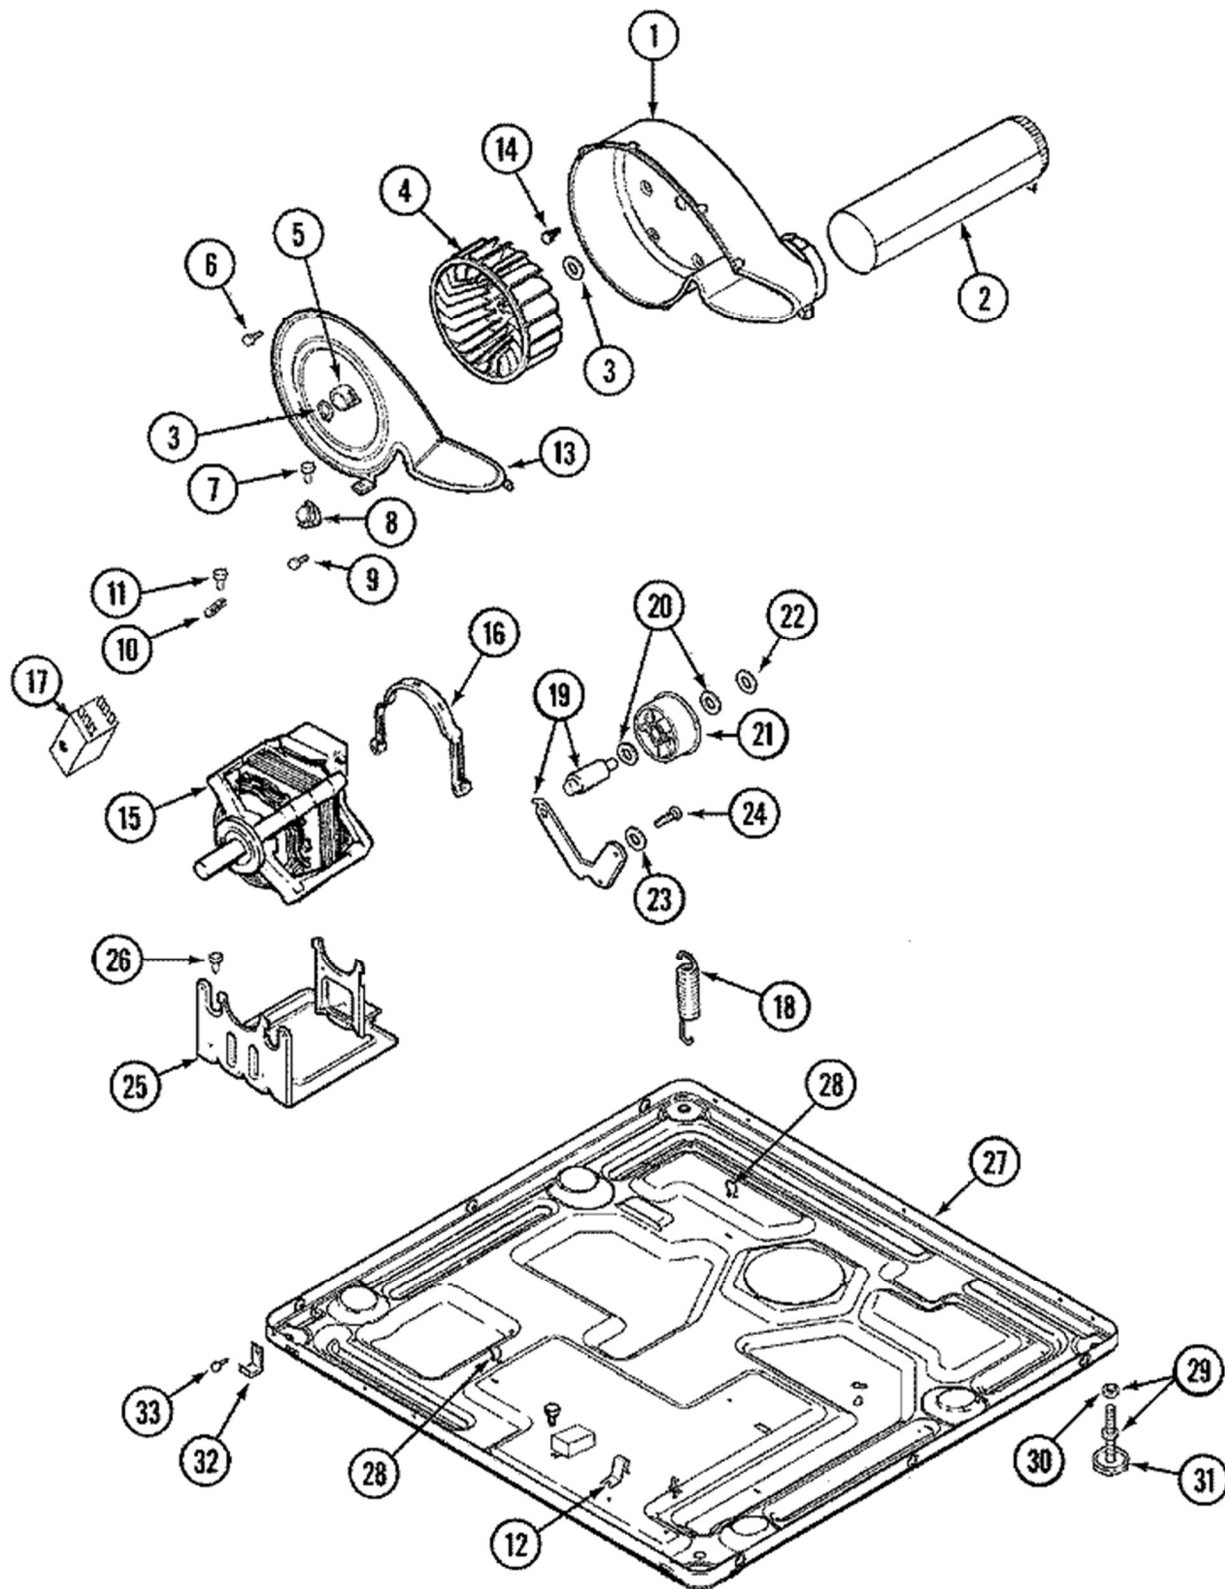

Guía	Descripción	# de parte
1	Blower Housing	WP33001789
2	Screw	WP22001995
2	DUCT Assembly	33001800
3	Retaining Ring	WP9703438
4	Blower Wheel	33001790
4	Blower Wheel	WP33002797
5	Blower Wheel Clamp	WP312967
6	Screw	WP33002917
7	SCREW----NA (PART NOT USED-DE	WPY313561
8	Cycling Thermostat - Limit 135/155	WP694674
8	Temperature Control Thermistor	307208
9	Screw	WP489128
10	Thermal Fuse (Limit: 183)	WP33001762
11	Screw, 8/18 x 3/8	WP90767
12	CLIP- GROU	22002244
13	COVER- BLO	33001873
13	COVER- BLO	33002711
14	Screw	WP1163839
15	Drive Motor - 60Hz 120V	WP33002795
15	Drive Motor - 115V	W10410997
16	Motor Clip	WPY015825
17	Drive Motor - 115V	W10410997
18	GROMMET	33002157
18	Idler Spring with Rubber Dampener	33002459
19	Idler Arm and Shaft	WP6-3705180
20	Idler Pulley Shaft Washer	WPY312527
21	Idler Pulley Wheel and Bearing	WP6-3700340
22	Idler Shaft Retaining Ring	WP354987
23	Idler Arm Screw Sleeve	WP315772
24	Screw	WPY014874
25	SCREW----NA (PART NOT USED-DE	WPY313561
25	SCREW----NA (PART NOT USED-DE	WPY313561
26	SCREW----NA (PART NOT USED-DE	WPY313561
27	BASE, (Lower)	33002465
28	SPRING- WI	410490
29	Leveling Leg	W10176519
30	Locking Nut	WP62739