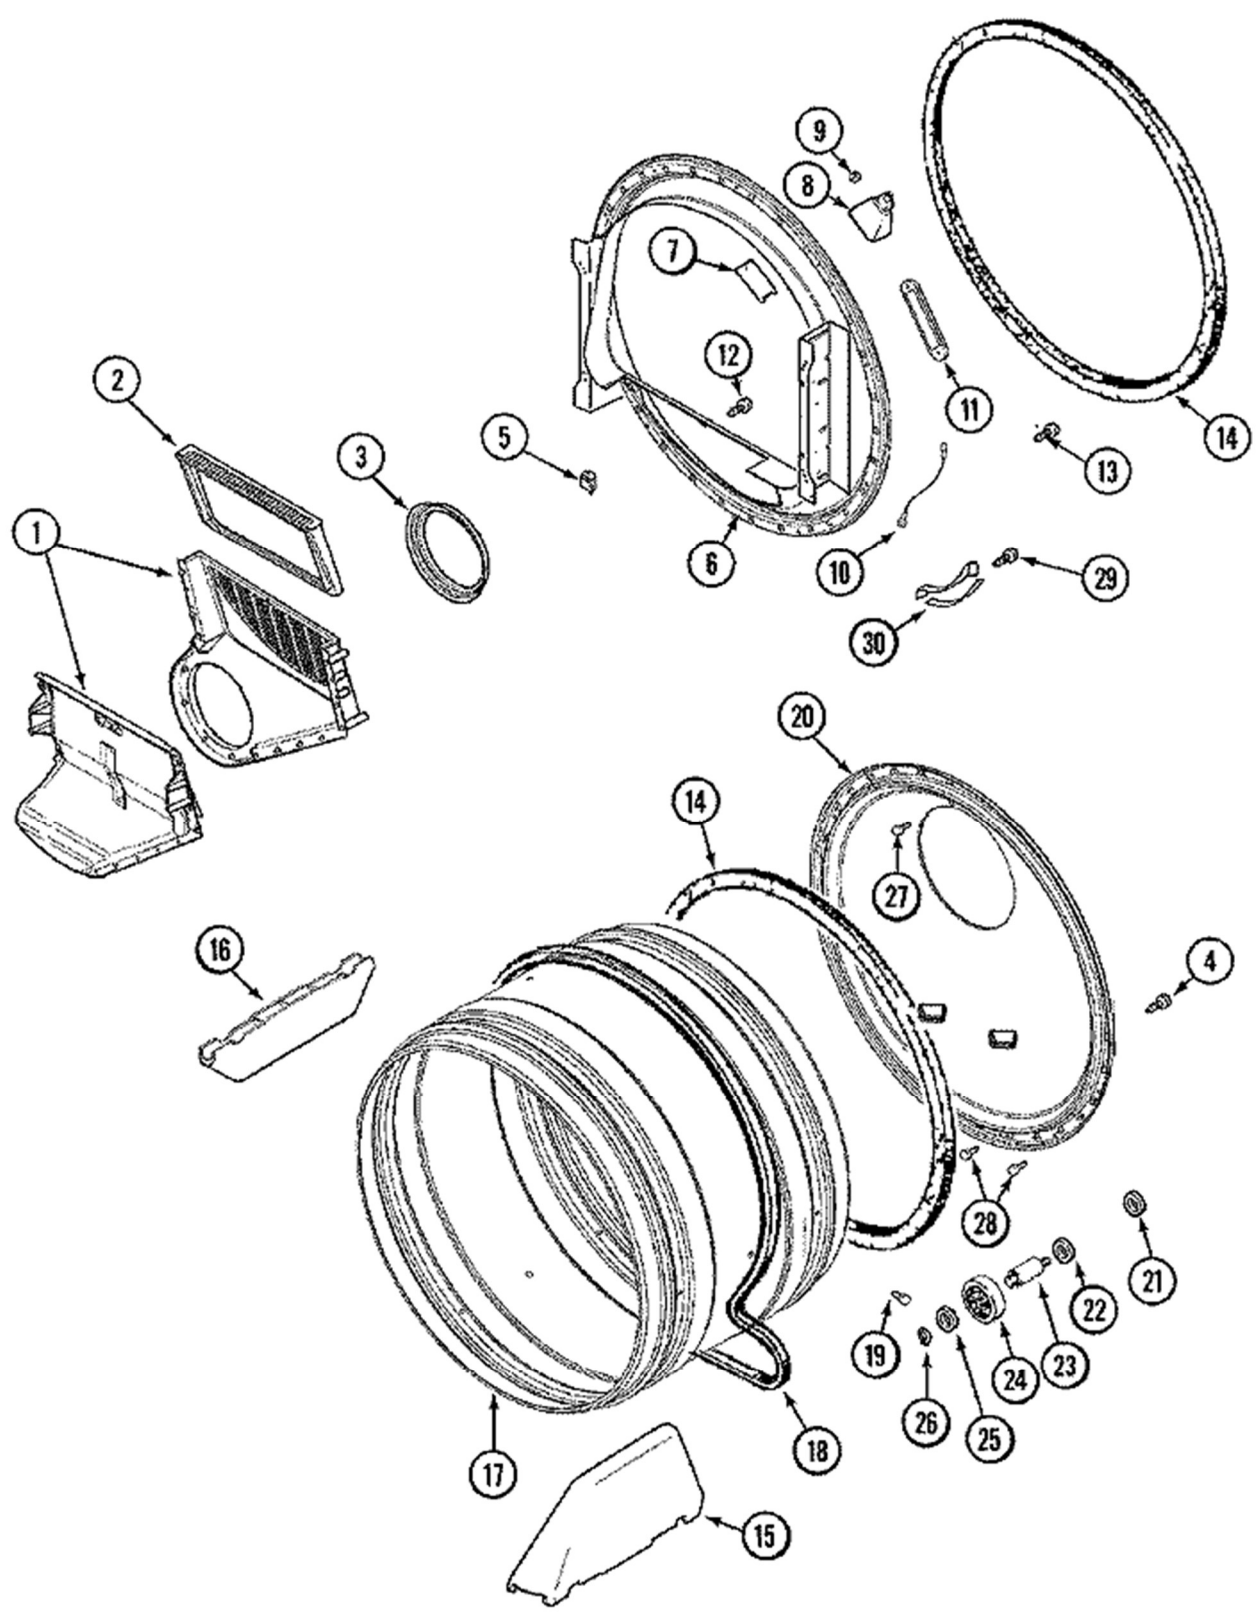

Guía	Descripción	# de parte
1	Outlet Duct Assembly	33001799
2	Lint Filter	WP33001808
3	Blower Seal	33002560
4	Screw	WP1163839
5	Retainer	WP22003298
6	Front Tumbler	33001868
7	Drum Lens	33001869
7	SCREW	33001871
7	Light Bulb - 10W	WP22002263
8	HOLDER, LAMP (W/HOUSING)	33001870
9	End Cap Palnut	214872
10	SENSOR GRO	Y303711
10	Screw, 8/18 x 3/8	WP90767
11	Screw	WP3177991
11	Moisture Sensor	33001809
12	SCREW	312311
13	Screw	WP33002917
14	Dryer Drum Felt Seal	WP33001807
15	Tall Baffle	WP33002032
16	Short Baffle	WP33001755
17	Drum Assembly	33001889
18	BACK- TUMB	33001801
18	Multi Rib Belt - 91-5/8 Inches	WP33002535
19	Screw	33002973
20	BACK- TUMB	33001801
20	TUMBLER BA	33003037
21	Roller Shaft Hex Nut	WP33001443
22	Drum Roller Shaft Washer	WP312535
23	Roller Shaft	WP6-3129480
24	Drum Support Roller Kit	12001541
25	Drum Roller Shaft Washer	WP312535
26	Retaining Ring	WP9703438
27	SCREW	210932
28	Screw	WP489128
29	Rivet	WP210720
30	Front Glide Kit	306508