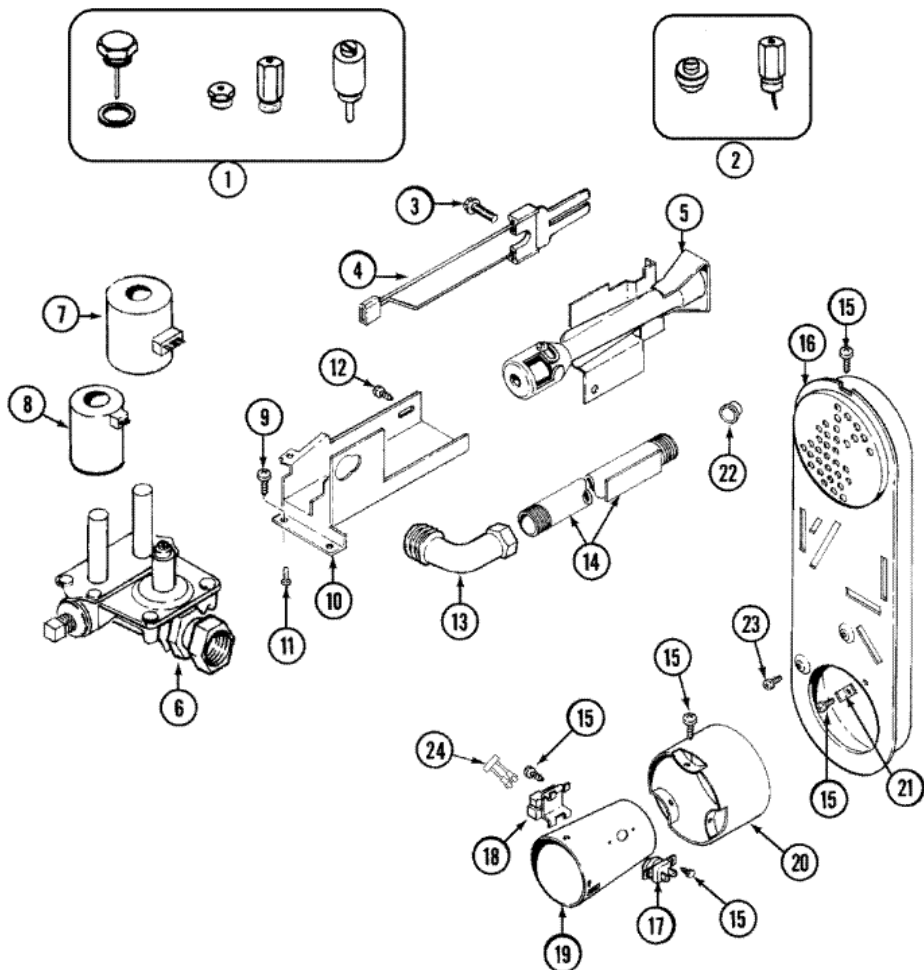

Distribuidor Autorizado

SurteRápido.com

Venta de Refacciones
Electrodomesticas

MDG550AWW QUEMADOR