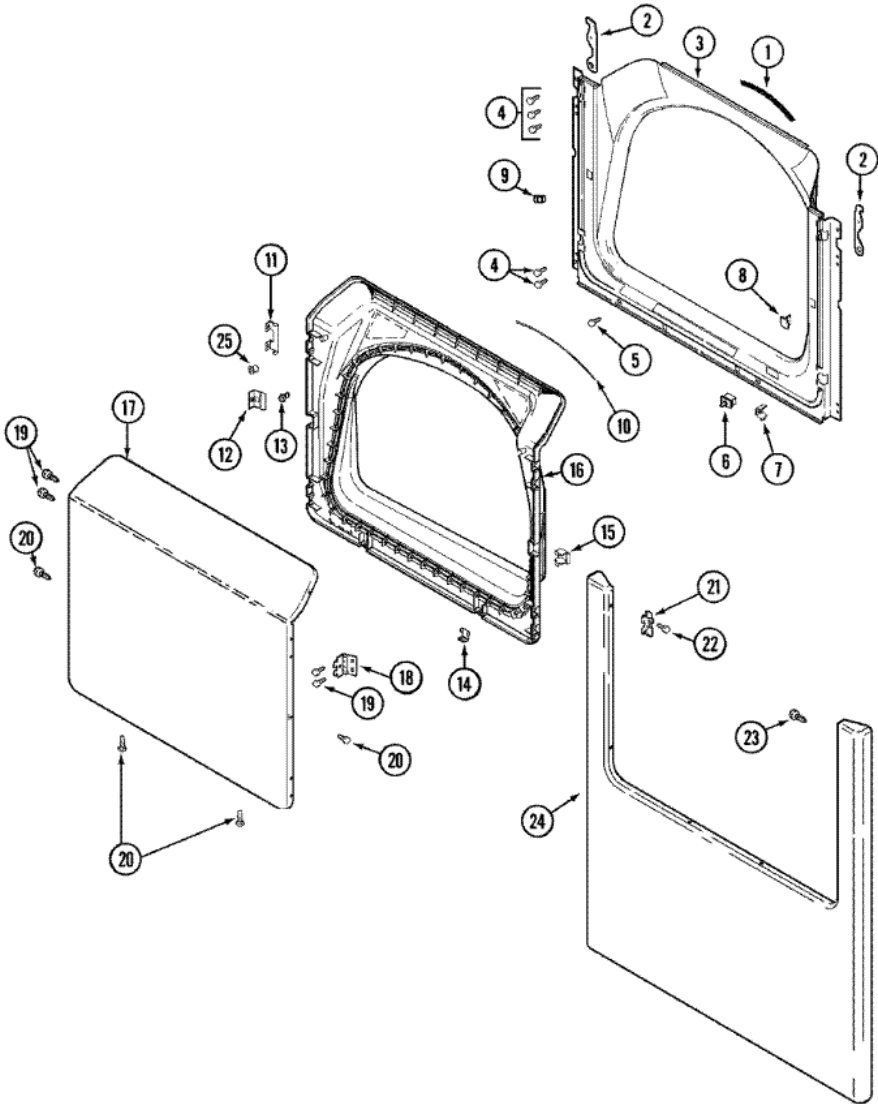

MDG550AWW TABLERO

MDG5500AWW TABLERO

1	33002536	CONSOLE, LED W/MEMBRANE (WHT)
1	22004444	LED CONSOLE ASSY-WHT - AS PACK (S/P)
2	Y22002339	SCREW (S/P)
2	22003581	BACK, CONSOLE PANEL (S/P)
2	22003581	PANEL, BACK (S/P)
3	33001865	COVER, TOP (WHT) (S/P)
3	33002627	COVER, TOP (WHT-AS PK) (S/P)
4	22003276	COVER, CONSOLE PLUG (WHT) (S/P)
5	33003028	CONTROL BOARD ASSEMBLY
6	22003639	DESCONTINUADO
6	22003582	CABINET, ASSY. (WHT-AS PK) (S/P)
6	22003640	CABINET ASSY. (BISQUE AS PK) (S/P)
7	22002049	CLIP (S/P)
8	213280	FRONT PANEL BRACKET/FASTENER (S/P)
9	22001995	SCREW (S/P)
10	33002614	HARNESS, WIRE (S/P)
10	33003010	HARNESS, WIRE LED (S/P)
11	22003298	RETAINER, WIRE (S/P)
12	33002891	PIN, LOCATOR (S/P)
13	213007	SCREW, CABINET (S/P)

Distribuidor Autorizado

SurteRápido.com

Venta de Refacciones
Electrodomesticas

MDG550AWW PUERTA

MDG5500AWW PUERTA

1	33001767	SEAL, SHROUD (S/P)
2	33002597	SECURITY HOOK (S/P)
3	33001778	SHROUD (WHT) (S/P)
4	22001995	SCREW (S/P)
5	33001768	SCREW, SHROUD (S/P)
6	33001508	SWITCH, DOOR
7	33001760	BRACKET, HINGE (S/P)
8	LA-1003	PLUG, DOOR CATCH
9	LA-1003	CATCH, DOOR (FEMALE)
10	33002094	SEAL, DOOR (S/P)
11	22002038	CLIP, DOOR (DOUBLE) (S/P)
12	33001793	BRACKET, STRIKE (S/P)
13	33001761	STRIKE, DOOR (MALE) (S/P)
14	22002039	CLIP, DOOR (SINGLE) (S/P)
15	33001763	PLUG, INNER DOOR (S/P)
16	22002039	CLIP, DOOR (SINGLE) (S/P)
16	22002063	SCREW No.8-18AB WAFER HD (S/P)
16	33002544	DOOR, INNER W/SEAL (WHT) (S/P)
17	22003242	DOOR, OUTER W/MEDALLION (WHT) (S/P)
17	33001867	PAD, FRONT (S/P)
17	22001817	SHEET, SOUND DAMPER (FT. PNL) (S/P)
18	33001759	HINGE, DOOR (S/P)
19	22002062	SCREW (S/P)
20	22002063	SCREW No.8-18AB WAFER HD (S/P)
21	33001764	COVER, HINGE HOLE (WHT) (S/P)
22	33001787	SCREW, HINGE (S/P)
23	22002012	SCREW, HINGE (S/P)
24	22002836	PANEL, FRONT (WHT) (S/P)
25	33001771	BUSHING, INNER DOOR (S/P)