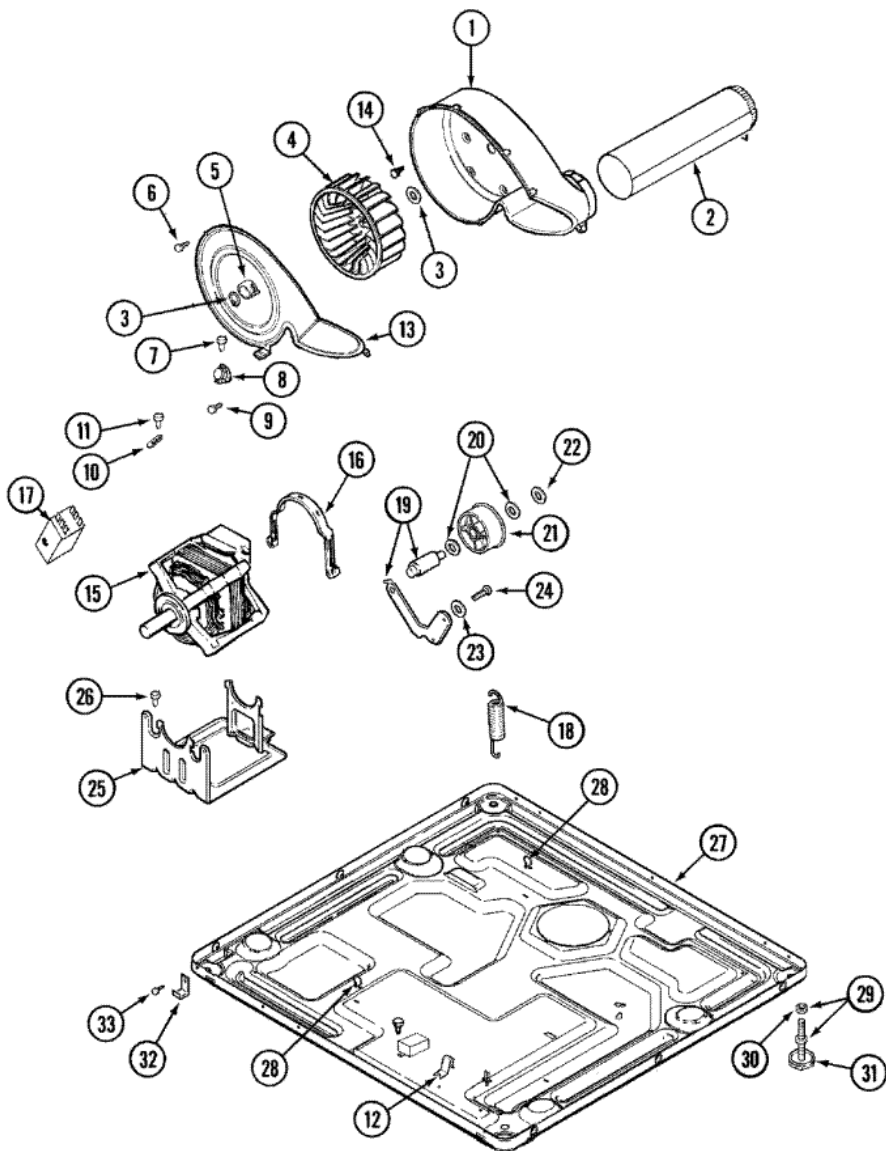

Distribuidor Autorizado

SurteRápido.com

Venta de Refacciones
Electrodomesticas

MDG550AWW BASE