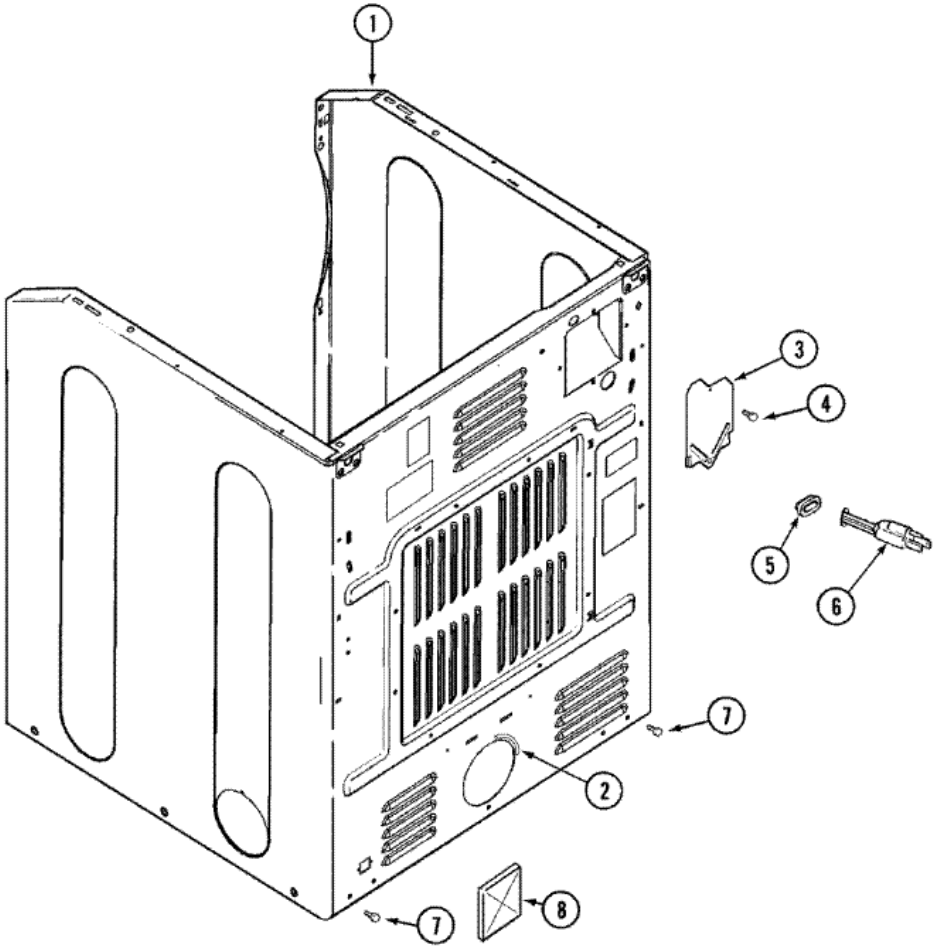

MDG550AWW GABINETE

MDG5500AWW GABINETE

1	22001995	SCREW (S/P)
1	22004095	HINGE, PLASTIC
1	22003643	DESCONTINUADO
1	22003639	DESCONTINUADO
1	22003582	CABINET, ASSY. (WHT-AS PK) (S/P)
1	22003640	CABINET ASSY. (BSQ AS PK) (S/P)
1	22003644	CABINET ASSY. (BSQ AS PK) (S/P)
2	33002283	GUARD, EXHAUST DUCT (S/P)
3	33001795	COVER, TERMINAL BLOCK (S/P)
4	22001995	SCREW (S/P)
5	2-11881	GROMMET, CORD
6	22003062	CORD, POWER (AS WRAPPED) (S/P)
7	22001995	SCREW (S/P)
8	33001702	FLAP, PIPE (S/P)

MDG550AWW TABLERO

MDG5500AWW TABLERO

1	33002536	CONSOLE, LED W/MEMBRANE (WHT)
1	22004444	LED CONSOLE ASSY-WHT - AS PACK (S/P)
2	Y22002339	SCREW (S/P)
2	22003581	BACK, CONSOLE PANEL (S/P)
2	22003581	PANEL, BACK (S/P)
3	33001865	COVER, TOP (WHT) (S/P)
3	33002627	COVER, TOP (WHT-AS PK) (S/P)
4	22003276	COVER, CONSOLE PLUG (WHT) (S/P)
5	33003028	CONTROL BOARD ASSEMBLY
6	22003639	DESCONTINUADO
6	22003582	CABINET, ASSY. (WHT-AS PK) (S/P)
6	22003640	CABINET ASSY. (BISQUE AS PK) (S/P)
7	22002049	CLIP (S/P)
8	213280	FRONT PANEL BRACKET/FASTENER (S/P)
9	22001995	SCREW (S/P)
10	33002614	HARNESS, WIRE (S/P)
10	33003010	HARNESS, WIRE LED (S/P)
11	22003298	RETAINER, WIRE (S/P)
12	33002891	PIN, LOCATOR (S/P)
13	213007	SCREW, CABINET (S/P)