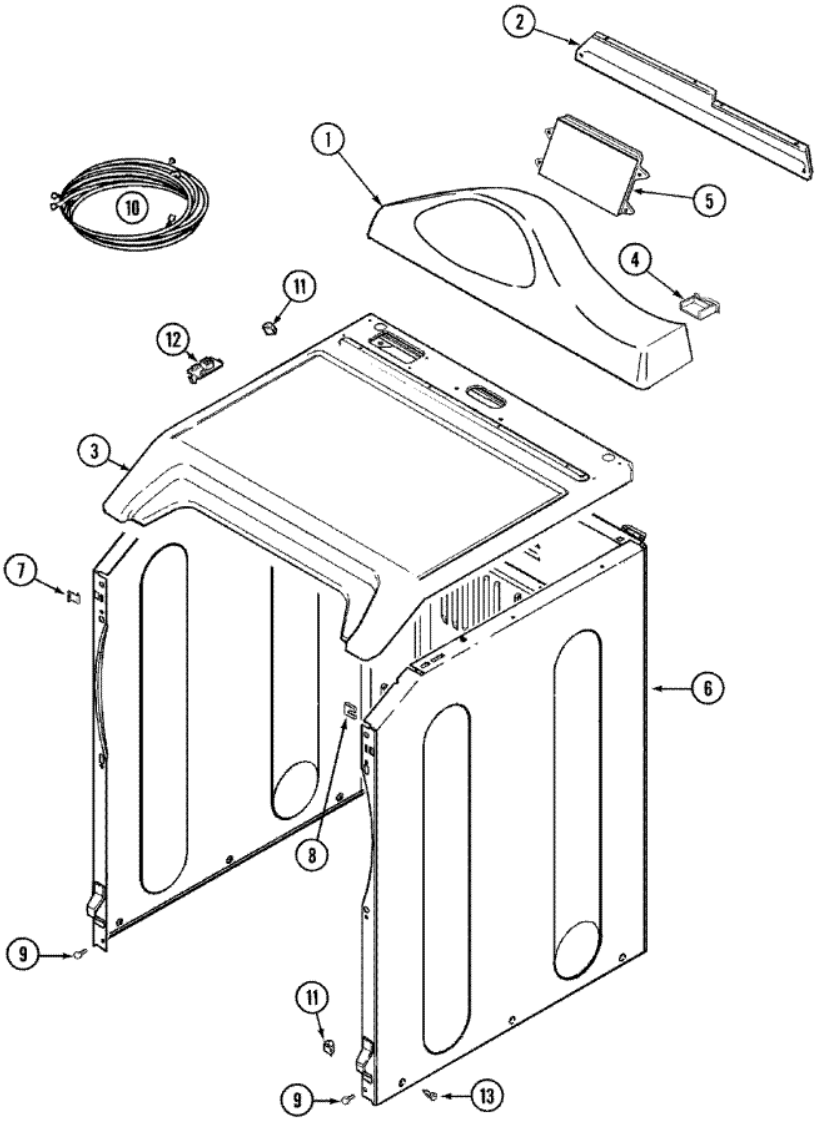

MDG550AWW GABINETE

MDG5500AWW GABINETE

1	22001995	SCREW (S/P)
1	22004095	HINGE, PLASTIC
1	22003643	DESCONTINUADO
1	22003639	DESCONTINUADO
1	22003582	CABINET, ASSY. (WHT-AS PK) (S/P)
1	22003640	CABINET ASSY. (BSQ AS PK) (S/P)
1	22003644	CABINET ASSY. (BSQ AS PK) (S/P)
2	33002283	GUARD, EXHAUST DUCT (S/P)
3	33001795	COVER, TERMINAL BLOCK (S/P)
4	22001995	SCREW (S/P)
5	2-11881	GROMMET, CORD
6	22003062	CORD, POWER (AS WRAPPED) (S/P)
7	22001995	SCREW (S/P)
8	33001702	FLAP, PIPE (S/P)

MDG550AWW TABLERO

MDG5500AWW TABLERO

1	33002536	CONSOLE, LED W/MEMBRANE (WHT)
1	22004444	LED CONSOLE ASSY-WHT - AS PACK (S/P)
2	Y22002339	SCREW (S/P)
2	22003581	BACK, CONSOLE PANEL (S/P)
2	22003581	PANEL, BACK (S/P)
3	33001865	COVER, TOP (WHT) (S/P)
3	33002627	COVER, TOP (WHT-AS PK) (S/P)
4	22003276	COVER, CONSOLE PLUG (WHT) (S/P)
5	33003028	CONTROL BOARD ASSEMBLY
6	22003639	DESCONTINUADO
6	22003582	CABINET, ASSY. (WHT-AS PK) (S/P)
6	22003640	CABINET ASSY. (BISQUE AS PK) (S/P)
7	22002049	CLIP (S/P)
8	213280	FRONT PANEL BRACKET/FASTENER (S/P)
9	22001995	SCREW (S/P)
10	33002614	HARNESS, WIRE (S/P)
10	33003010	HARNESS, WIRE LED (S/P)
11	22003298	RETAINER, WIRE (S/P)
12	33002891	PIN, LOCATOR (S/P)
13	213007	SCREW, CABINET (S/P)