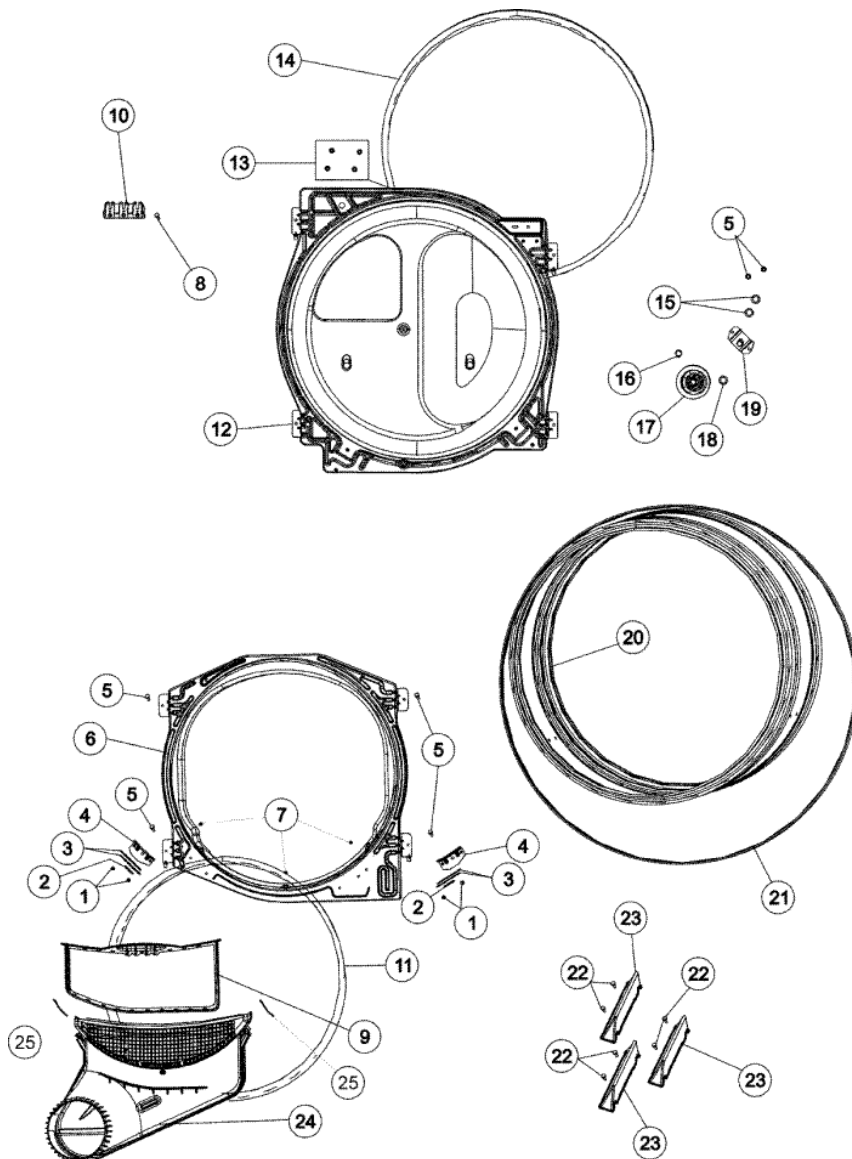

MDG5806AWW TABLERO

MDG5806AWW TABLERO

1	21002224	SCREW (S/P)
2	37001233	SHIELD, BACKGUARD (S/P)
3	12002673	FACIA (S/P)
4	37001263	ENCODER, ROTARY 4 POSITION (S/P)
5	37001265	ENCODER, ROTARY 2 POSITION (S/P)
6	37001264	ENCODER, ROTARY 5 POSITION (S/P)
7	21001519	ENDCAP (WHT-LT) (S/P)
8	37001166	SUPPORT, SWITCH -WHT (CONSOLE) (S/P)
9	37001283	COVER, TOP - WHITE/DRYER (S/P)
10	37001286	DRYER CONTROL BOARD
11	37001185	KNOB ASSEMBLY - ROTARY ENCODER (S/P)
12	21001523	ENDCAP (WHT-RT)
13	21002070	KNOB, SELECTOR (S/P)
14	56486	BRACE, TOP (S/P)
15	500121	PAD, FELT-COIN (S/P)
16	21002080	SWITCH, ROCKER
17	37001266	ENCODER, ROTARY 32 POSITION (S/P)

Distribuidor Autorizado

SurteRápido.com

Venta de Refacciones
Electrodomesticas

MDG5806AWW TAMBOR

MDG5806AWW TAMBOR

1	37001031	SCREW, No.8-32X3/8`` HEX (S/P)
2	500121	PAD, FELT-COIN (S/P)
3	37001298	GLIDE, CYLINDER(TAN)
4	37001036	BRACKET, CYLINDER GLIDE (S/P)
5	503661	SCREW, 10-16X.44 UNS (S/P)
6	503616W	ASSY, BLKHD FRONT LIT (WHT) (S/P)
7	37001030	SCREW, No.8AB-16X3/4 FH (S/P)
8	501285	SCREW, No.12 X 9/16 (S/P)
9	37001142	FILTER, LINT
10	61923	BLOCK, TERMINAL ASSY (S/P)
10	Y61199	SCREW, No.10-32 X 3/8 (S/P)
11	37001132	SEAL, CYLINDER
12	504801W	BULKHEAD, REAR (WHT) (S/P)
13	503688	SCREW (S/P)
14	37001132	SEAL, CYLINDER
15	52549	WASHER, 501 ID X3/4 ODX (S/P)
16	23748	RING, RETAINING (S/P)
17	37001042	ASSEMBLY, CYLINDER ROLLER
18	Y504082	WASHER, WAVE (S/P)
19	40113601	ASSY, ROLLER BRKT
20	37001285	DESCONTINUADO
21	40111201	BELT, CYLINDER
22	Y62588	SCREW, 10BT-12 X 1 TAP (S/P)
23	37001125	BAFFLE, (WHT) (S/P)
24	37001141	AIR DUCT ASSEMBLY
25	503625	SENSOR, MOISTURE (S/P)
25	40012001	CLIP, RETAINING HARNESS (S/P)