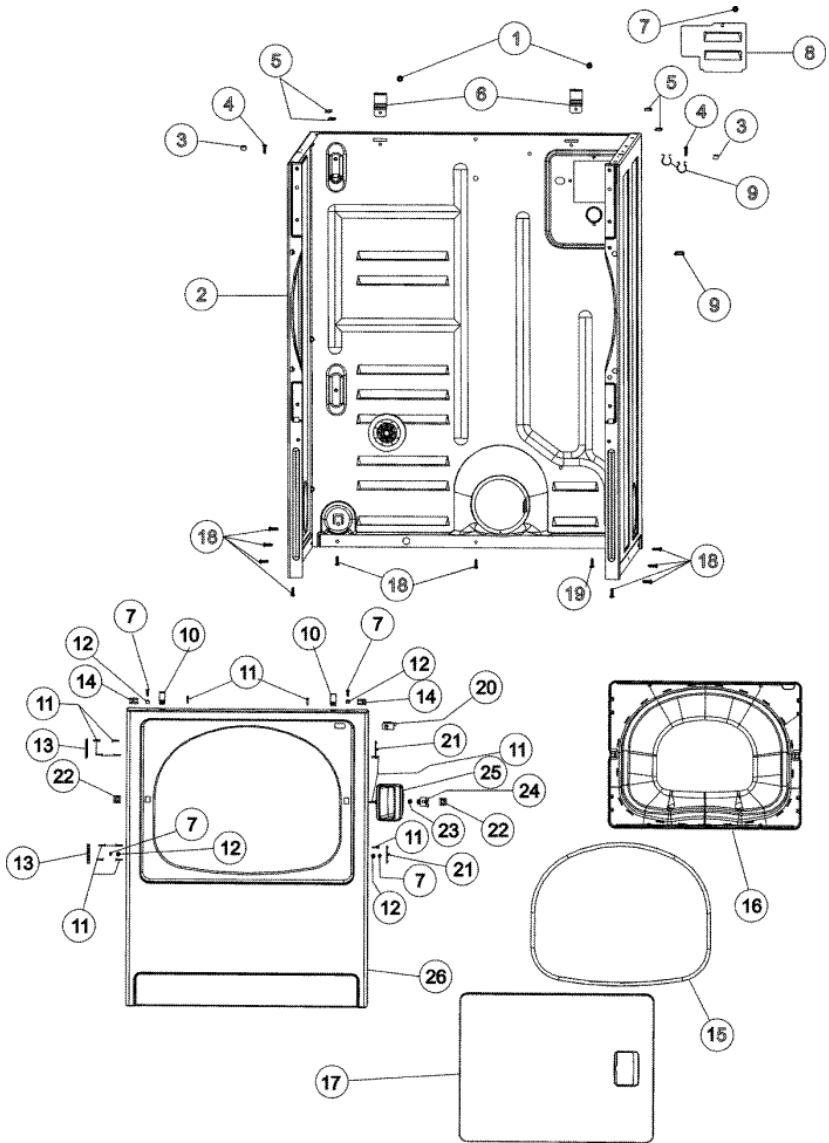

MDG5806AWW GABINETE

MDG5806AWW GABINETE

1	503688	SCREW (S/P)
2	37001284	CABINET, WHITEW/LOUVERS (S/P)
3	505187	LOCATOR, PANEL (S/P)
4	32671	SCREW, TAPPING (S/P)
5	Y56128	PAD, BUMPER (S/P)
6	500003	HINGE, TOP (S/P)
7	32671	SCREW, TAPPING (S/P)
8	37001158	DESCONTINUADO
9	504034	CLIP, WIRE (S/P)
10	25-7220	CLIP, CABINET TOP (S/P)
11	37001030	SCREW, No.8AB-16X3/4 FH (S/P)
12	505187	LOCATOR, PANEL (S/P)
13	Y503676	HINGE, DOOR & TOP (S/P)
14	213280	FRONT PANEL BRACKET/FASTENER (S/P)
15	504005	SEAL, FRONT PANEL (S/P)
16	37001028	SEAL & LINER, ASSY(INNER DOOR) (S/P)
17	37001029	DOOR, DRYER (WHT) (S/P)
18	27001200	SCREW (12-14X1/2 TYPE B (S/P)
19	20530	SCREW, 10-24X3/8 HEX (S/P)
20	504570	SWITCH, DOOR
21	503126	PLUG, HINGE HOLE (S/P)
22	LA-1003	CATCH, DOOR
23	500039	STRIKE, DOOR (METAL) (S/P)
24	40116201	BRACKET, DOOR STRIKE (S/P)
25	33001241	HANDLE, DOOR (WHT) (S/P)
26	37001154	FRONT PANEL - WHITE (S/P)