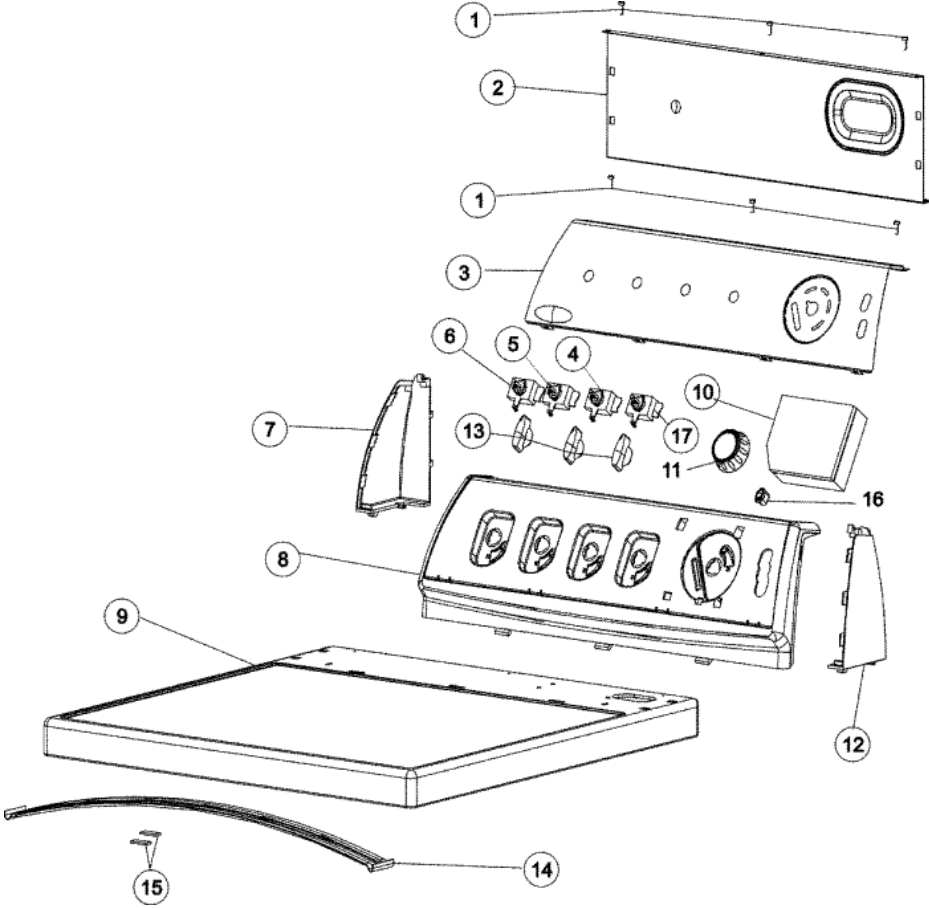

MDG5806AWW GABINETE

MDG5806AWW GABINETE

1	503688	SCREW (S/P)
2	37001284	CABINET, WHITEW/LOUVERS (S/P)
3	505187	LOCATOR, PANEL (S/P)
4	32671	SCREW, TAPPING (S/P)
5	Y56128	PAD, BUMPER (S/P)
6	500003	HINGE, TOP (S/P)
7	32671	SCREW, TAPPING (S/P)
8	37001158	DESCONTINUADO
9	504034	CLIP, WIRE (S/P)
10	25-7220	CLIP, CABINET TOP (S/P)
11	37001030	SCREW, No.8AB-16X3/4 FH (S/P)
12	505187	LOCATOR, PANEL (S/P)
13	Y503676	HINGE, DOOR & TOP (S/P)
14	213280	FRONT PANEL BRACKET/FASTENER (S/P)
15	504005	SEAL, FRONT PANEL (S/P)
16	37001028	SEAL & LINER, ASSY(INNER DOOR) (S/P)
17	37001029	DOOR, DRYER (WHT) (S/P)
18	27001200	SCREW (12-14X1/2 TYPE B (S/P)
19	20530	SCREW, 10-24X3/8 HEX (S/P)
20	504570	SWITCH, DOOR
21	503126	PLUG, HINGE HOLE (S/P)
22	LA-1003	CATCH, DOOR
23	500039	STRIKE, DOOR (METAL) (S/P)
24	40116201	BRACKET, DOOR STRIKE (S/P)
25	33001241	HANDLE, DOOR (WHT) (S/P)
26	37001154	FRONT PANEL - WHITE (S/P)

MDG5806AWW TABLERO

MDG5806AWW TABLERO

1	21002224	SCREW (S/P)
2	37001233	SHIELD, BACKGUARD (S/P)
3	12002673	FACIA (S/P)
4	37001263	ENCODER, ROTARY 4 POSITION (S/P)
5	37001265	ENCODER, ROTARY 2 POSITION (S/P)
6	37001264	ENCODER, ROTARY 5 POSITION (S/P)
7	21001519	ENDCAP (WHT-LT) (S/P)
8	37001166	SUPPORT, SWITCH -WHT (CONSOLE) (S/P)
9	37001283	COVER, TOP - WHITE/DRYER (S/P)
10	37001286	DRYER CONTROL BOARD
11	37001185	KNOB ASSEMBLY - ROTARY ENCODER (S/P)
12	21001523	ENDCAP (WHT-RT)
13	21002070	KNOB, SELECTOR (S/P)
14	56486	BRACE, TOP (S/P)
15	500121	PAD, FELT-COIN (S/P)
16	21002080	SWITCH, ROCKER
17	37001266	ENCODER, ROTARY 32 POSITION (S/P)