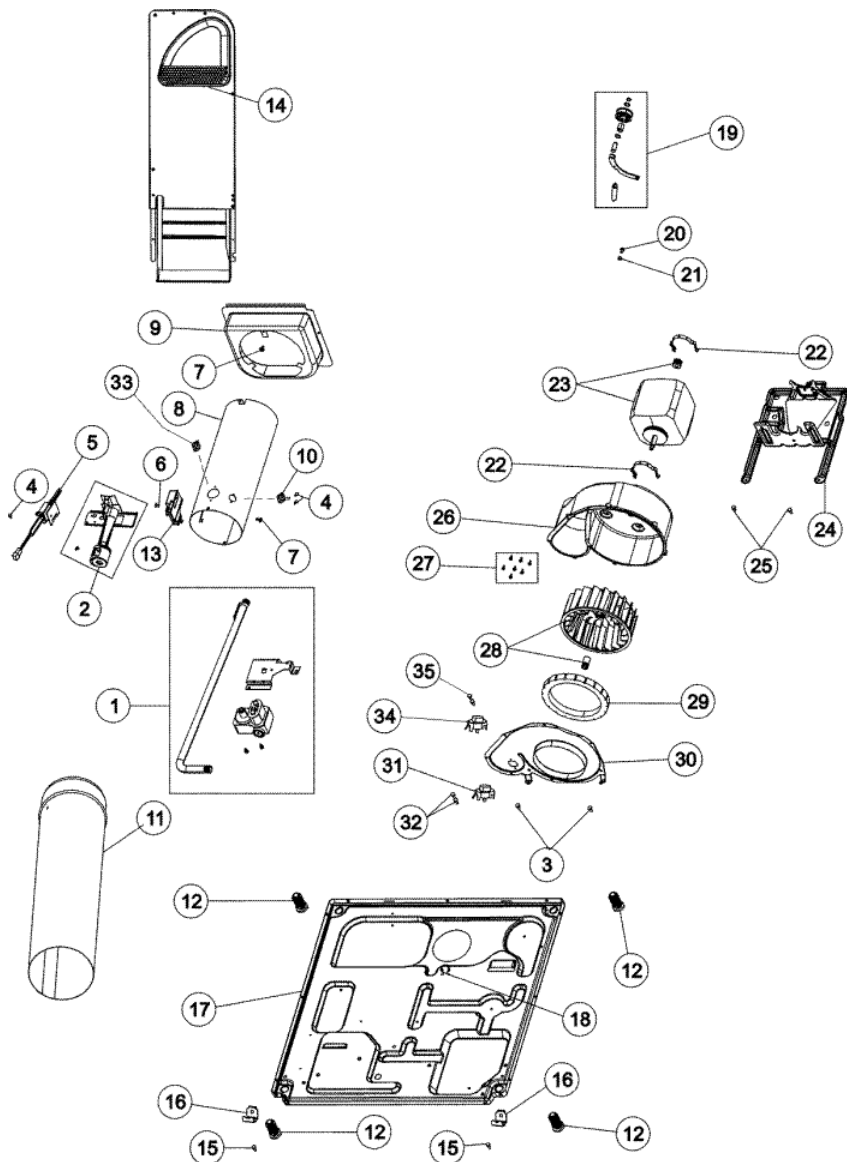

Distribuidor Autorizado

SurteRápido.com

Venta de Refacciones
Electrodomesticas

MDG5806AWW BASE

MDG5806AWW BASE

1	37001127	VALVE & PIPE ASSY (S/P)
2	56234	ASSEMBLY, BURNER
2	650P3	LP TO NATURAL CONVERSION KIT (S/P)
2	649P3	NATURAL TO LP CONVERSION KIT (S/P)
3	505518	DUCT, EXHAUST (S/P)
4	56692	SCREW, INDENT HEX HEAD- (S/P)
5	37001308	IGNITER & BRACKET ASSEMBLY
6	23222	SCREW, 8B-18 X 1/4 HE (S/P)
8	37001303	DUCT, COMBUSTION (S/P)
9	500122	DESCONTINUADO
10	489P3	THERMOSTAT, LIMIT
11	33002567	THERMOSTAT, CYCLING (LIMIT) (S/P)
12	501086	SCREW, 8B-18X3/8 SLT (S/P)
13	338906	SENSOR, FLAME
14	503605	ASSEMBLY, HEATER DUCT (S/P)
15	500101	LEG, LEVELING (PLASTIC)
16	504034	CLIP, WIRE (S/P)
17	37001145	CLIP, FRONT PANEL (S/P)
18	27001200	SCREW (12-14X1/2 TYPE B (S/P)
19	37001287	ASSY, IDLER LEVER/SHAFT/PULLEY
20	500824	SCREW, 1/4-20 UNC HEX (S/P)
21	27001225	NUT, JAM MID LOCK 1/4-20 (S/P)
22	343481	CLAMP, MOTOR MOUNT
23	2200376	MOTOR, PULLY
24	503613	MOUNT, MOTOR (S/P)
25	27001200	SCREW (12-14X1/2 TYPE B (S/P)
26	511969P	HOUSING, BLOWER
27	31260	SCREW, No.8 X 3/8 IND H (S/P)
28	56000	ASSEMBLY, BLOWER FAN
29	37001119	SEAL, BLOWER HOUSING (S/P)
30	500078	DESCONTINUADO
31	31001590	THERMISTOR, TEMP CONTROL
32	501086	SCREW, 8B-18X3/8 SLT (S/P)
34	37001156	DRYER BASE (S/P)
35	40113801	FUSE, THERMAL