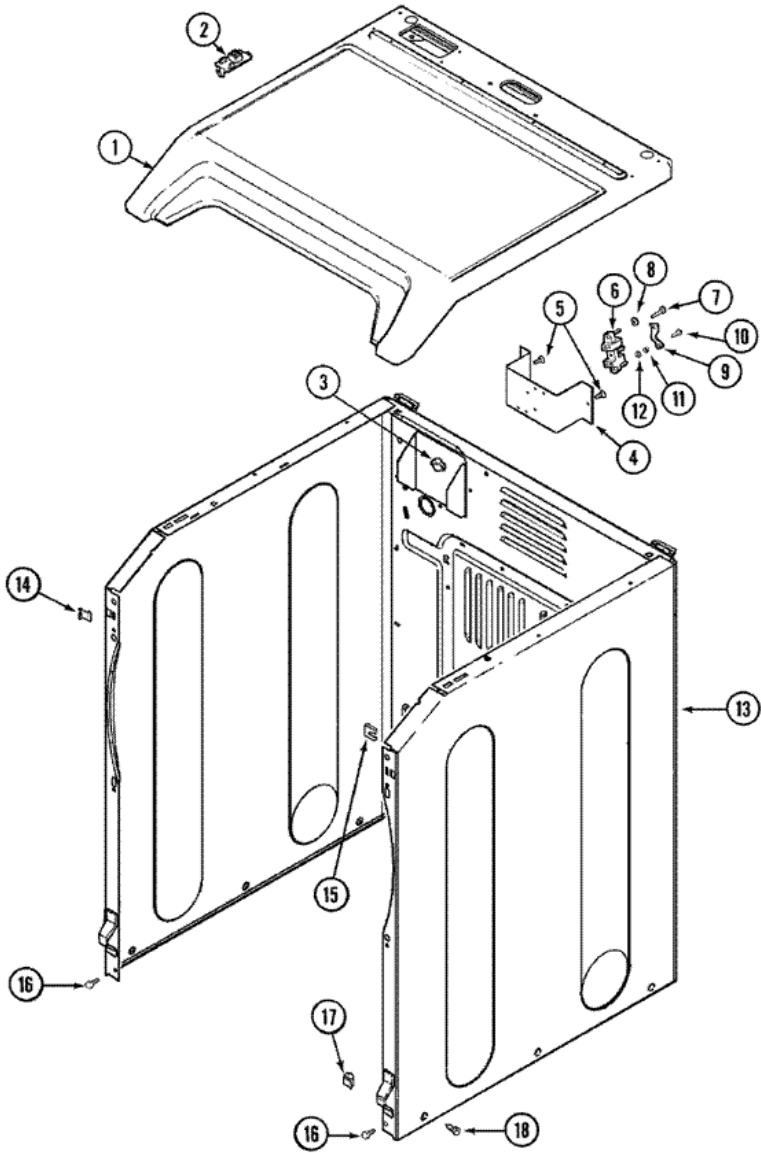

**MDG6000AWW GABINETE**

**MDG6000AWW GABINETE**

1	33001865	COVER, TOP (WHT) <b>(S/P)</b>
2	33002891	PIN, LOCATOR <b>(S/P)</b>
3	213007	SCREW, CABINET <b>(S/P)</b>
13	22003639	CABINET ASSY. (WHT) <b>(S/P)</b>
14	22002049	CLIP <b>(S/P)</b>
15	213280	FRONT PANEL BRACKET/FASTENER <b>(S/P)</b>
16	22001995	SCREW <b>(S/P)</b>
17	Y310376	CLIP, WIRE HARNESS <b>(S/P)</b>