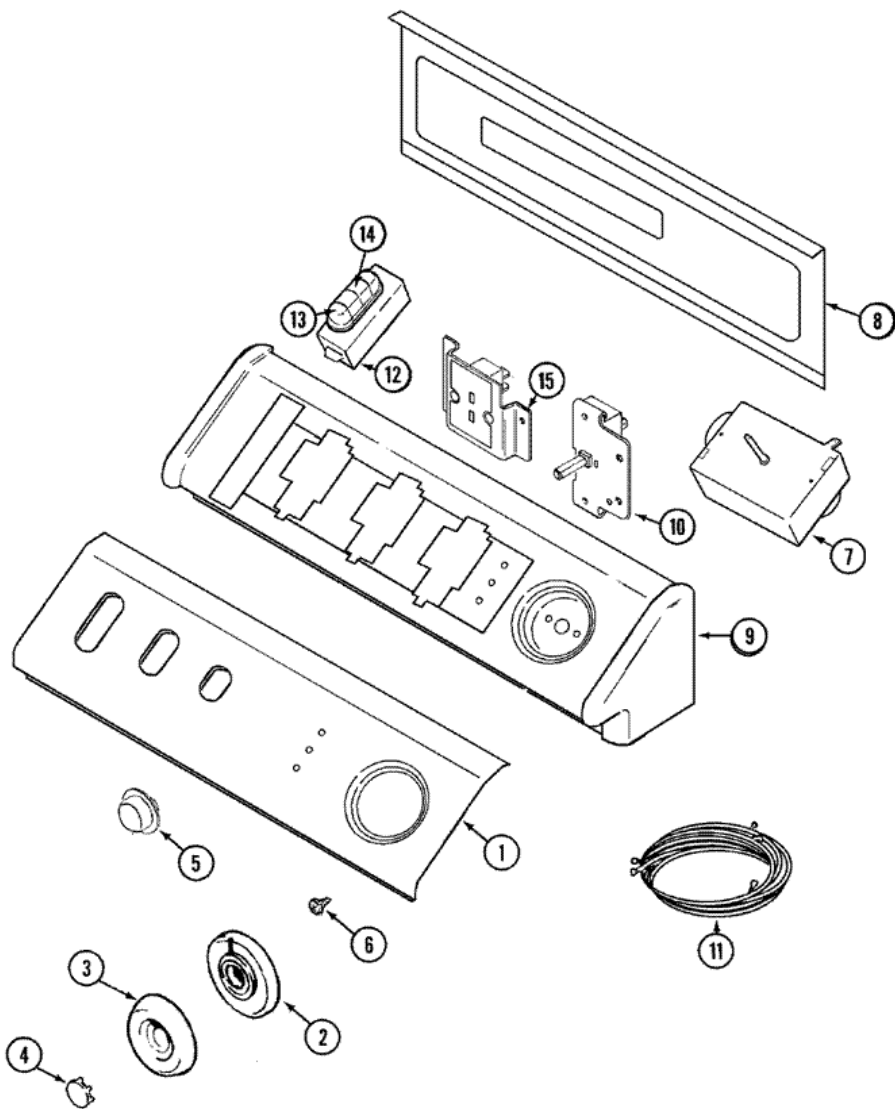

## MDG6000AWW TABLERO

**MDG6000AWW TABLERO**

1	Y22002339	SCREW <b>(S/P)</b>
1	33002697	PANEL, CONTROL <b>DESCONTINUADO</b>
2	33001621	SKIRT, TIMER DIAL (WHT)
3	22001659	TIMER KNOB – GREY
3	33001621	SKIRT, TIMER DIAL (WHT)
3	22001664	TIMER KNOB INSERT/CAP (WHT)
4	22001664	TIMER KNOB INSERT/CAP (WHT)
5	37001071	BUTTON, PUSH TO START (WHT) <b>(S/P)</b>
6	33001690	SCREW, TIMER <b>(S/P)</b>
7	33001932	TIMER (W/CHIME)
8	216423	SCREW <b>(S/P)</b>
8	22002529	CONSOLE BACK PANEL <b>DESCONTINUADO</b>
9	27001110	CONSOLE (WHT) <b>(S/P)</b>
10	37001070	SWITCH, PUSH TO START (WHT) <b>(S/P)</b>
11	33001936	WIRE HARNESS, MAIN <b>(S/P)</b>
12	33001653	SWITCH, TEMP 4 POS (GAS) (WHT) <b>(S/P)</b>
13	22001788	BUTTON, SWITCH (WHT-END) <b>(S/P)</b>
14	22001789	BUTTON, SWITCH (WHT-MDL) <b>(S/P)</b>
15	33002389	DRYNESS DISPLAY CONTROL (WHT)