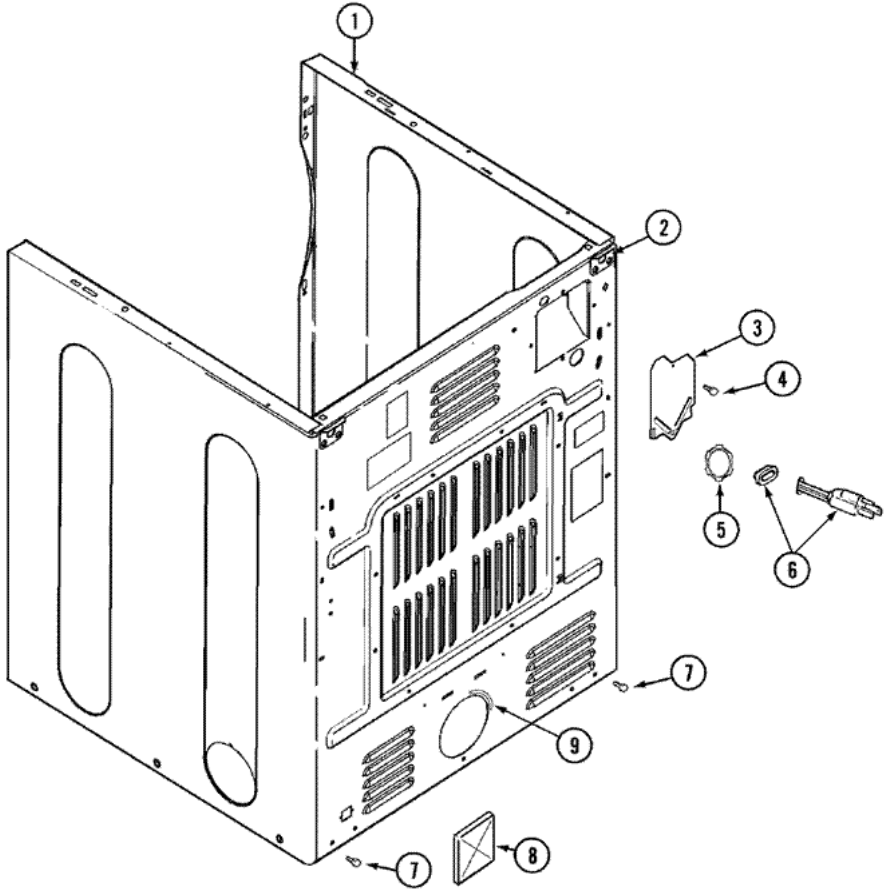

MDG6000AWW GABINETE