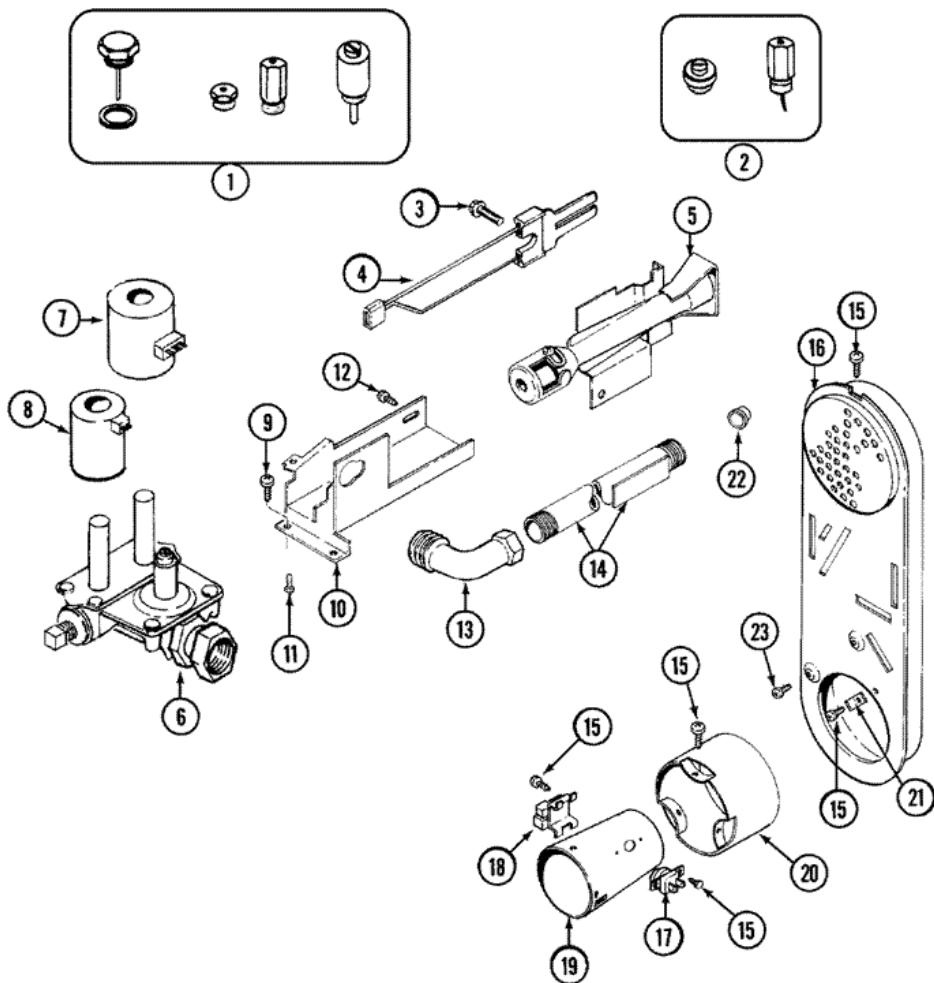

Distribuidor Autorizado

SurteRápido.com

Venta de Refacciones
Electrodomesticas

MDG6000AWW QUEMADOR