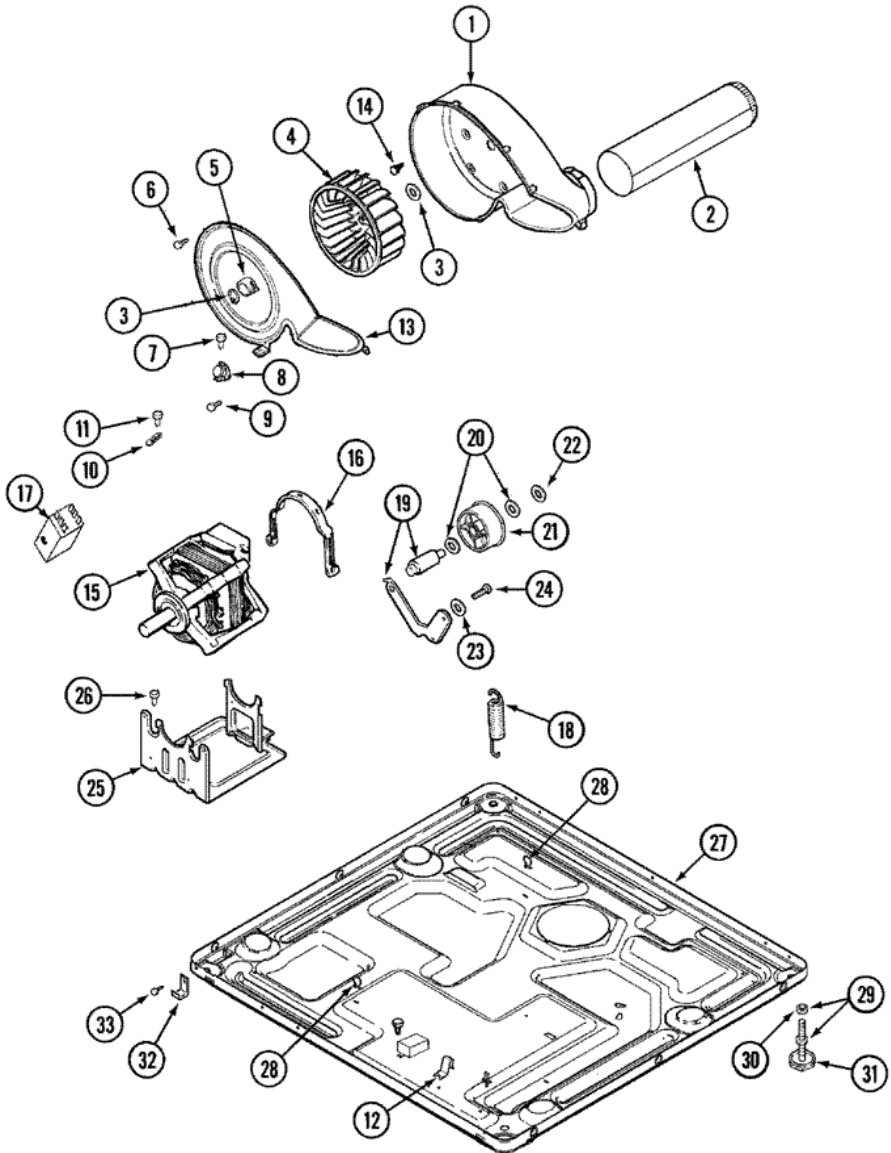

Distribuidor Autorizado

SurteRápido.com

Venta de Refacciones
Electrodomesticas

MDG6000AWW MOTOR