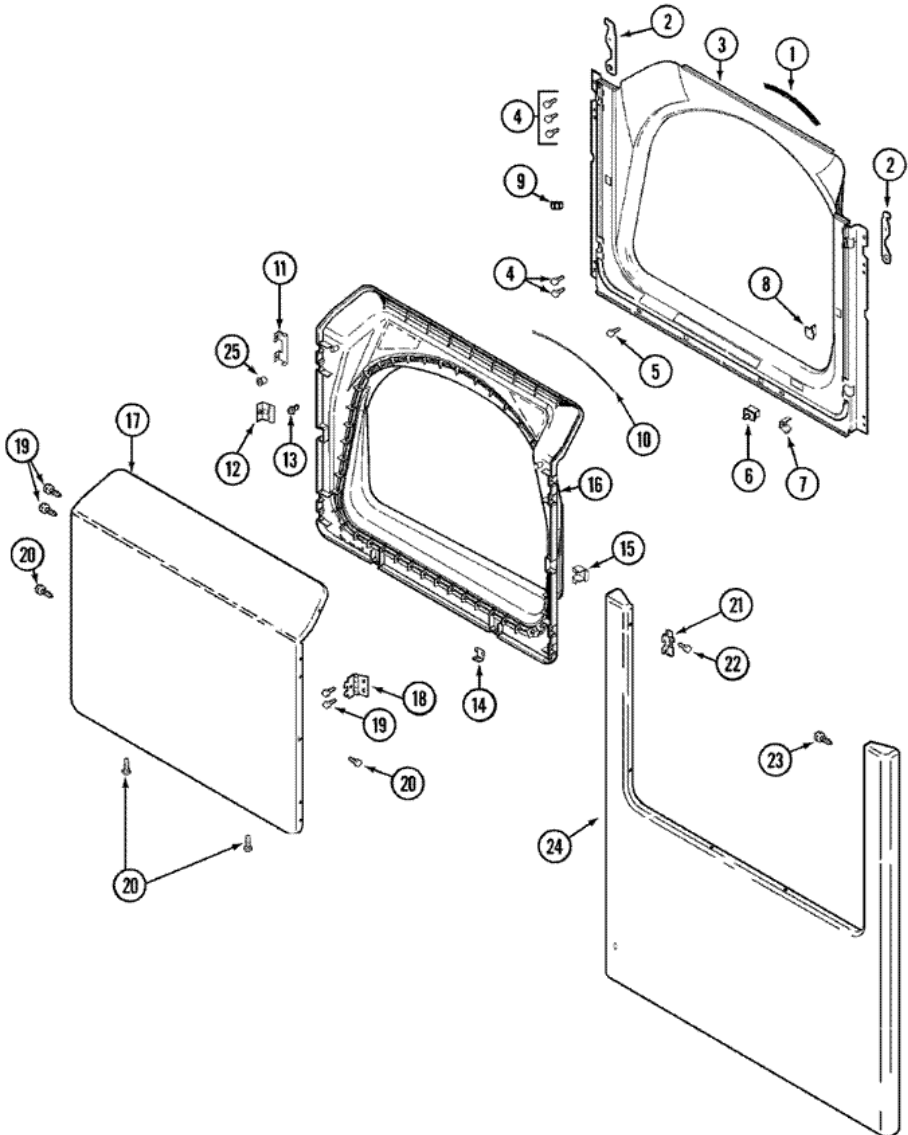

Distribuidor Autorizado

SurteRápido.com

Venta de Refacciones
Electrodomesticas

MDG600AWW PUERTA