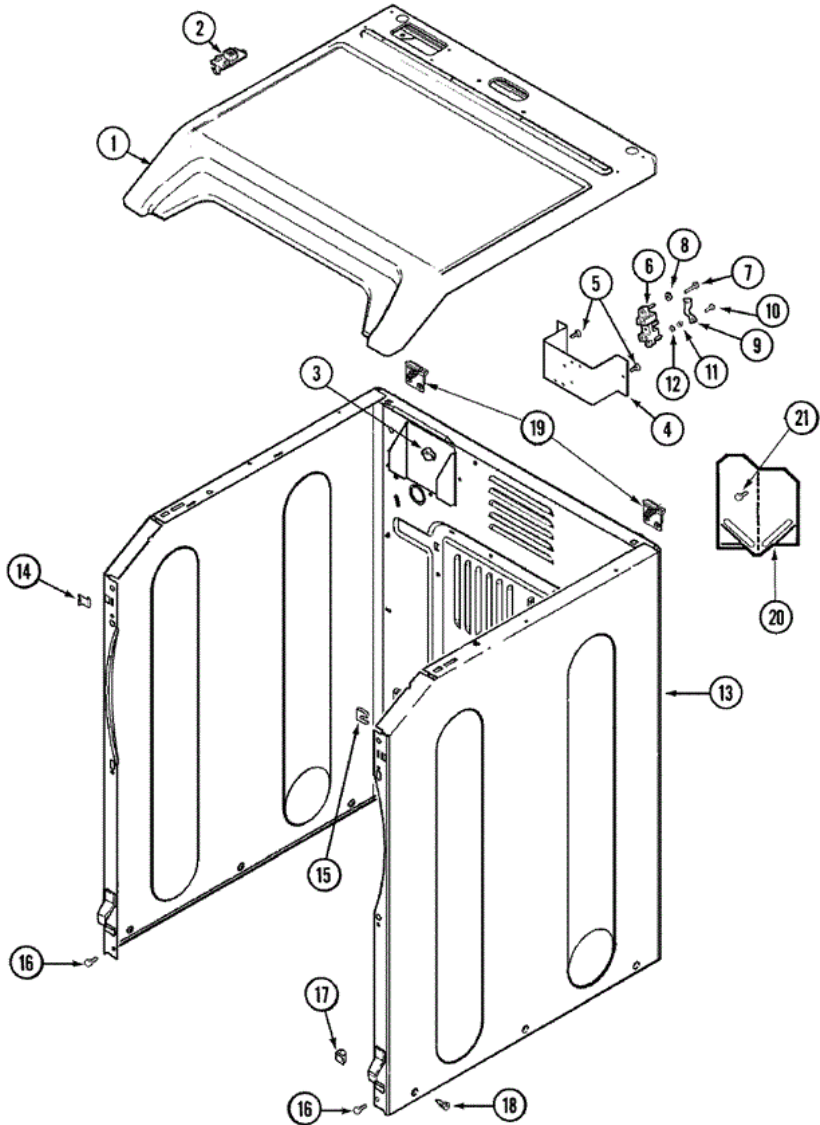

MDG6400AWQ GABINETE

MDG6400AWQ GABINETE

1	33002628	10	COVER, TOP (BSQ-AS PK)
2	33002599	10	PIN, LOCATOR
3	22003298	10	RETAINER, WIRE
4	33001826	10	BRACKET, TERMINAL BLOCK----NA
5	22001995	10	SCREW
6	33001244	10	BLOCK, TERMINAL
7	Y312209	10	SCREW, NO.10-24 X 3/4 INCH
8	Y311270	10	WASHER, TERMINAL BLOCK
9	Y312184	10	STRAP, GROUND
10	33001245	10	SCREW----NA
11	311484	10	NUT, TERMINAL BLOCK
12	311093	10	WASHER, 7/32 INCH
13	22003640	10	CABINET ASSY. (BISQUE AS PK)
14	22002049	10	CLIP
15	213280	10	FRONT PANEL BRACKET/FASTENER
16	22001995	10	SCREW
17	Y310376	10	CLIP, WIRE HARNESS
18	213007	10	SCREW, CABINET
19	22001995	10	SCREW
19	22003367	10	HINGE, PLASTIC
20	33001795	10	COVER, TERMINAL BLOCK
21	22001995	10	SCREW
22	Y310376		CLIP, WIRE HARNESS

MDG6400AWQ TABLERO

MDG6400AWQ TABLERO

1	33002727	10	FACIA, CONTROL PANEL (BSQ)
2	22003954	10	TIMER DIAL SKIRT (BSQ)
3	22003993	10	TIMER KNOB (BLUE) (WHT)
4	22003990	10	TIMER CAP (SS)
5	22003988	10	CONTROL KNOB (SS)
5	22004050	10	ENG. TOL. COMPENSATOR (SPACER)
6	33001855	10	SCREW (HEX HEAD)
7	33002748	10	TIMER
7	33002803	16	TIMER
8	33002738	10	DRYER SWITCH SUPPORT
9	22003975	10	CONSOLE HOUSING (BSQ)
10	33002725	10	4 POS. ROTARY TEMP. SWITCH
11	33002750	10	BUZZER SWITCH
12	22003938	10	SCREW, OVAL CTSK HD NO.8