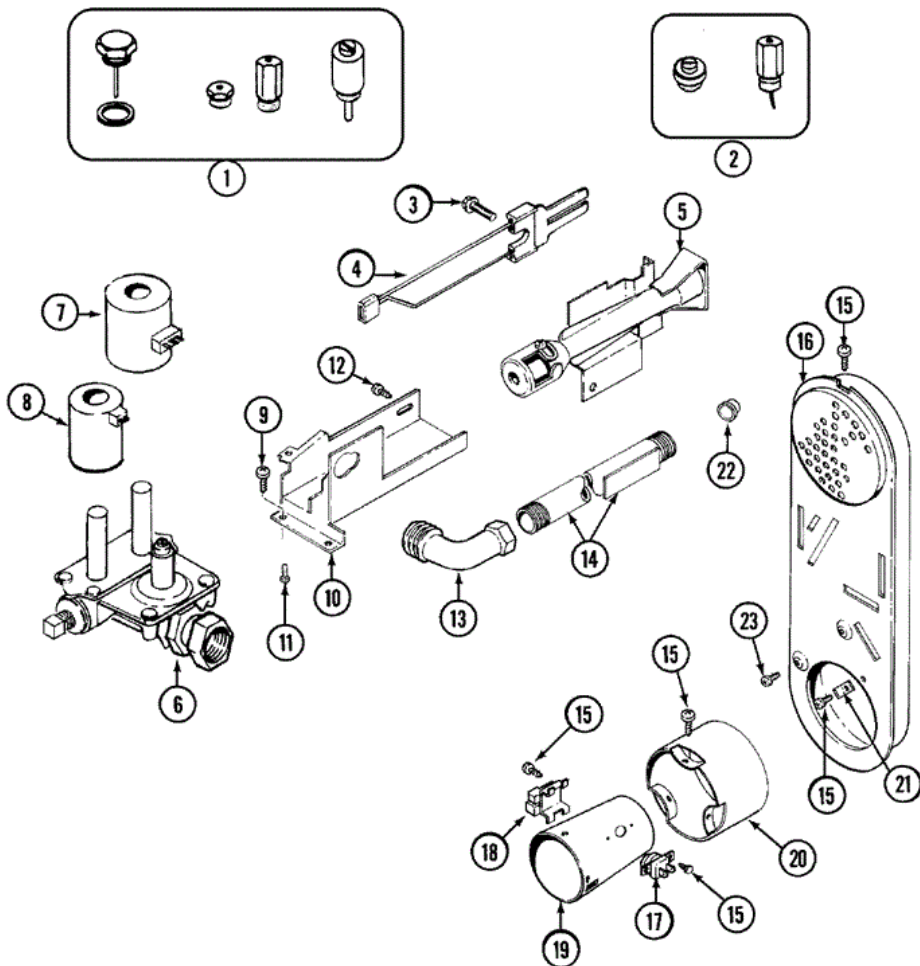

Distribuidor Autorizado

SurteRápido.com

Venta de Refacciones
Electrodomesticas

MDG640AWQ QUEMADOR