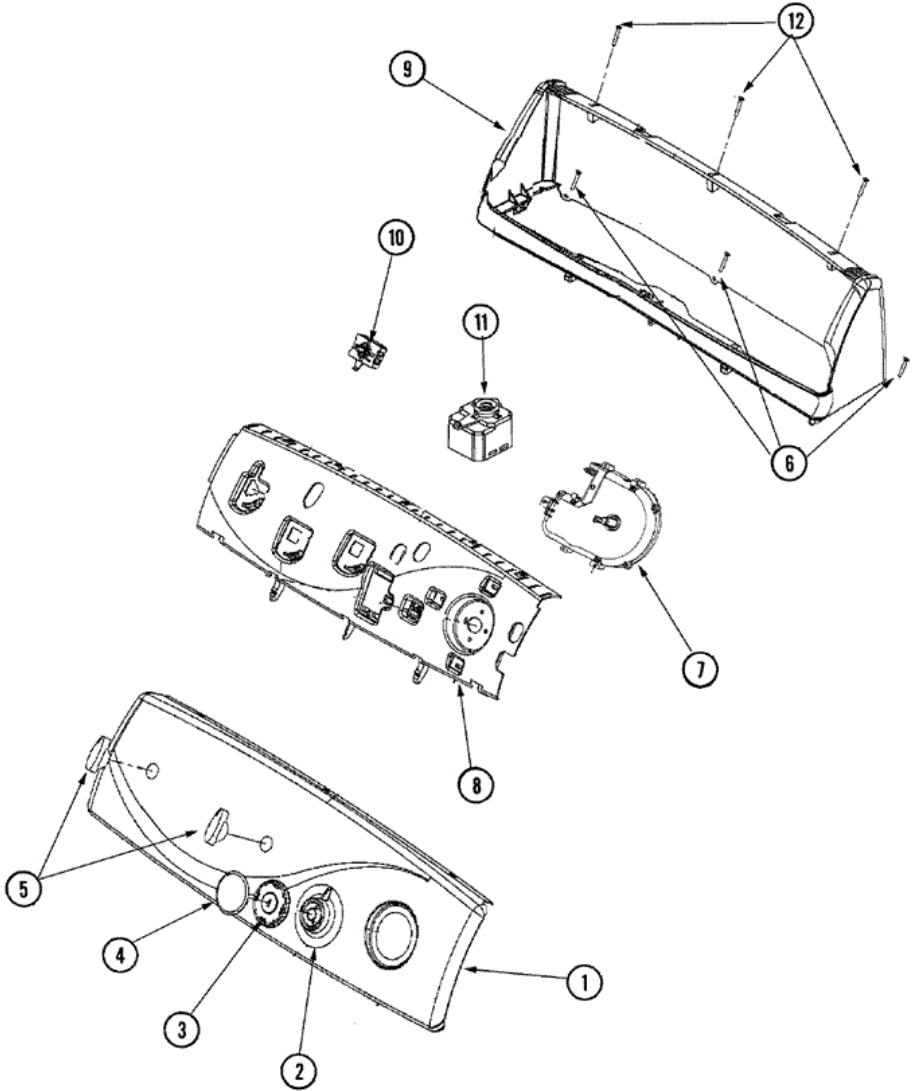

MDG6400AWQ GABINETE

MDG6400AWQ GABINETE

1	33002628	10	COVER, TOP (BSQ-AS PK)
2	33002599	10	PIN, LOCATOR
3	22003298	10	RETAINER, WIRE
4	33001826	10	BRACKET, TERMINAL BLOCK----NA
5	22001995	10	SCREW
6	33001244	10	BLOCK, TERMINAL
7	Y312209	10	SCREW, NO.10-24 X 3/4 INCH
8	Y311270	10	WASHER, TERMINAL BLOCK
9	Y312184	10	STRAP, GROUND
10	33001245	10	SCREW----NA
11	311484	10	NUT, TERMINAL BLOCK
12	311093	10	WASHER, 7/32 INCH
13	22003640	10	CABINET ASSY. (BISQUE AS PK)
14	22002049	10	CLIP
15	213280	10	FRONT PANEL BRACKET/FASTENER
16	22001995	10	SCREW
17	Y310376	10	CLIP, WIRE HARNESS
18	213007	10	SCREW, CABINET
19	22001995	10	SCREW
19	22003367	10	HINGE, PLASTIC
20	33001795	10	COVER, TERMINAL BLOCK
21	22001995	10	SCREW
22	Y310376		CLIP, WIRE HARNESS

MDG6400AWQ TABLERO

MDG6400AWQ TABLERO

1	33002727	10	FACIA, CONTROL PANEL (BSQ)
2	22003954	10	TIMER DIAL SKIRT (BSQ)
3	22003993	10	TIMER KNOB (BLUE) (WHT)
4	22003990	10	TIMER CAP (SS)
5	22003988	10	CONTROL KNOB (SS)
5	22004050	10	ENG. TOL. COMPENSATOR (SPACER)
6	33001855	10	SCREW (HEX HEAD)
7	33002748	10	TIMER
7	33002803	16	TIMER
8	33002738	10	DRYER SWITCH SUPPORT
9	22003975	10	CONSOLE HOUSING (BSQ)
10	33002725	10	4 POS. ROTARY TEMP. SWITCH
11	33002750	10	BUZZER SWITCH
12	22003938	10	SCREW, OVAL CTSK HD NO.8