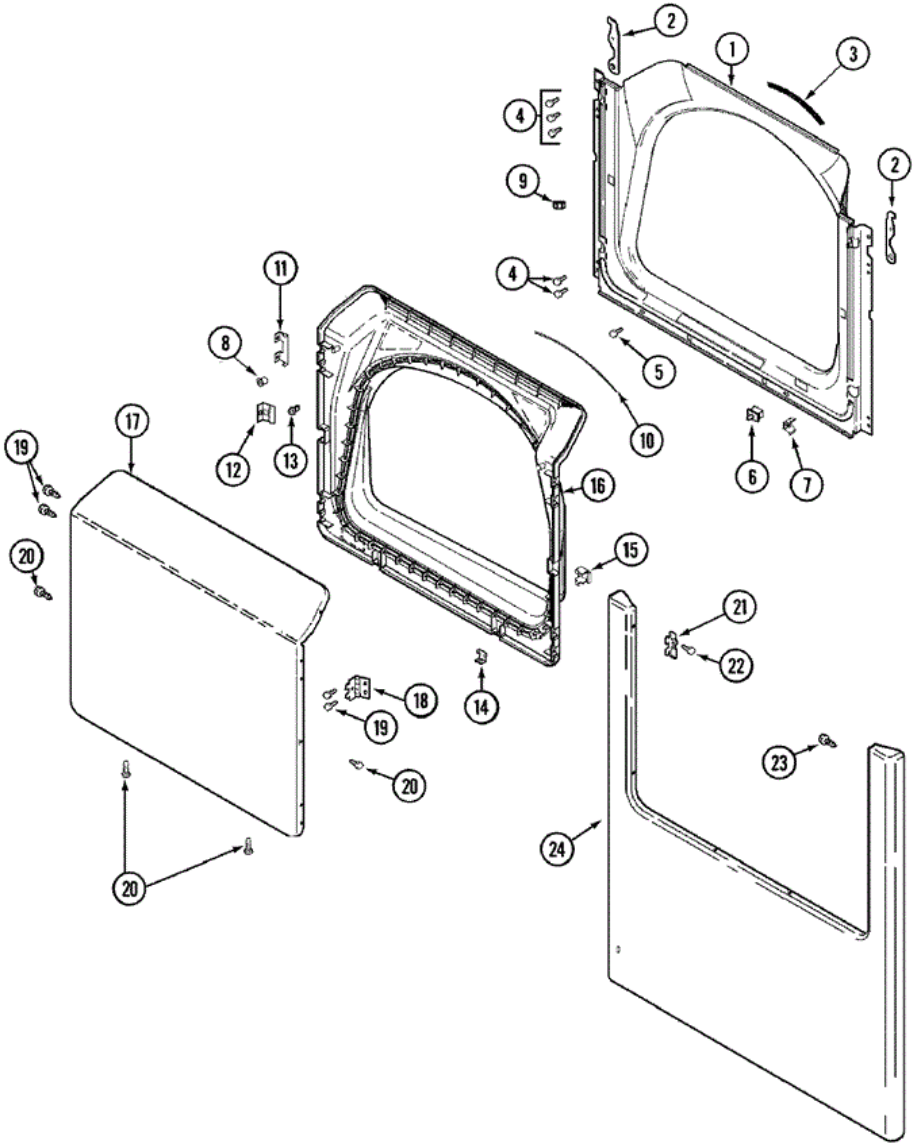

MDG6400AWQ TABLERO

MDG6400AWQ TABLERO

1	33002727	10	FACIA, CONTROL PANEL (BSQ)
2	22003954	10	TIMER DIAL SKIRT (BSQ)
3	22003993	10	TIMER KNOB (BLUE) (WHT)
4	22003990	10	TIMER CAP (SS)
5	22003988	10	CONTROL KNOB (SS)
5	22004050	10	ENG. TOL. COMPENSATOR (SPACER)
6	33001855	10	SCREW (HEX HEAD)
7	33002748	10	TIMER
7	33002803	16	TIMER
8	33002738	10	DRYER SWITCH SUPPORT
9	22003975	10	CONSOLE HOUSING (BSQ)
10	33002725	10	4 POS. ROTARY TEMP. SWITCH
11	33002750	10	BUZZER SWITCH
12	22003938	10	SCREW, OVAL CTSK HD NO.8

MDG6400AWQ PUERTA

MDG6400AWQ PUERTA

1	33002379	10	SHROUD (BSQ)
2	33002597	10	HOOK, SECURITY
3	33001767	10	SEAL, SHROUD
4	22001995	10	SCREW
5	33001768	10	SCREW, SHROUD
6	33001508	10	SWITCH, DOOR
7	33001760	10	BRACKET, HINGE
8	33001771	10	BUSHING, INNER DOOR
9	33001791	10	CATCH, DOOR (W/PLUG)
9	Y304578	10	CATCH, DOOR (FEMALE)
10	33002094	10	SEAL, DOOR
11	22002038	10	CLIP, DOOR (DOUBLE)
12	33001793	10	BRACKET, STRIKE
13	33001761	10	STRIKE, DOOR (MALE)
14	22002039	10	CLIP, DOOR (SINGLE)
15	33001763	10	PLUG, INNER DOOR
16	22002039	10	CLIP, DOOR (SINGLE)
16	22002063	10	SCREW NO.8-18AB WAFER HD
16	33002351	10	SCREW (NO.8-18 OUTER DOOR (BSQ)
16	33002397	10	DOOR, INNER/ W SEAL (BSQ)
17	22001817	10	SHEET, SOUND DAMPER (FT. PNL)
17	33002787	10	OUTER DOOR AS-PACK (BSQ)
18	33001759	10	HINGE, DOOR
19	22002062	10	SCREW
20	33002351	10	SCREW (NO.8-18 OUTER DOOR (BSQ)
21	33002349	10	COVER, HINGE HOLE (BSQ)
22	33001787	10	SCREW, HINGE
23	22002012	10	SCREW, HINGE
24	22002663	10	PANEL, FRONT (BSQ)