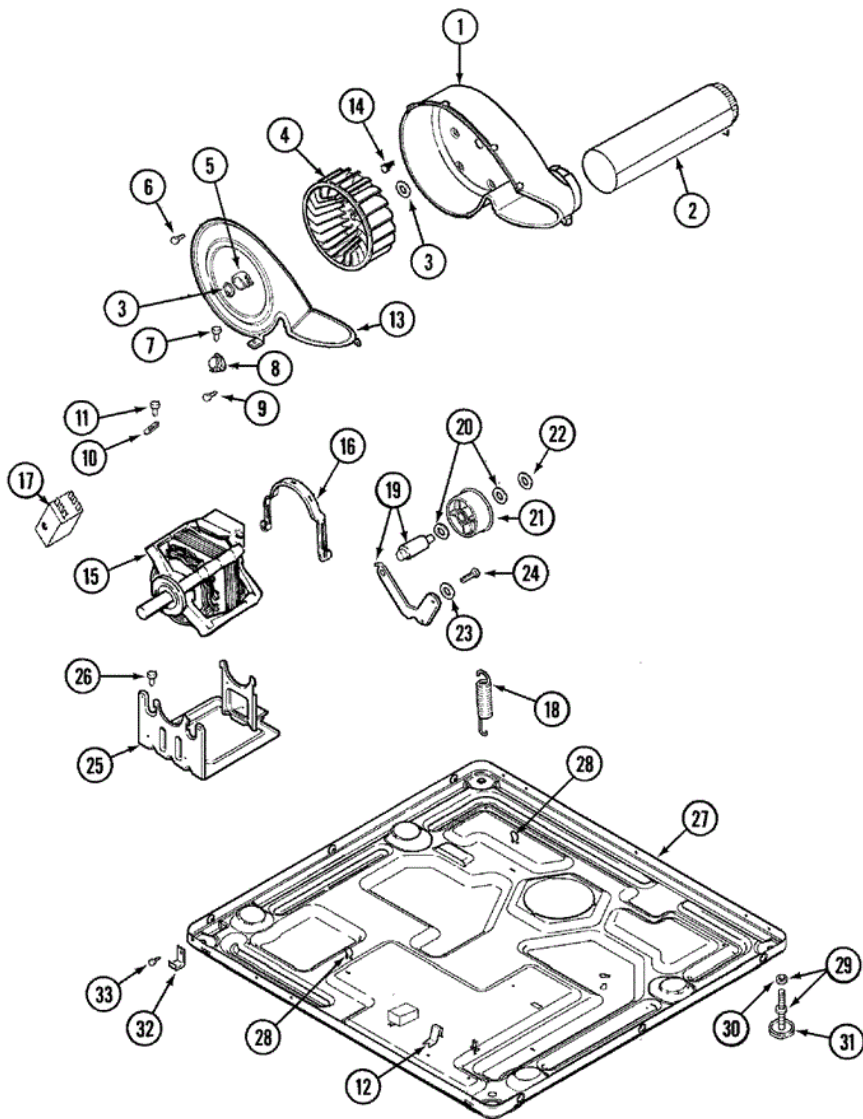

Distribuidor Autorizado

SurteRápido.com

Venta de Refacciones
Electrodomesticas

MDG640AWQ MOTOR