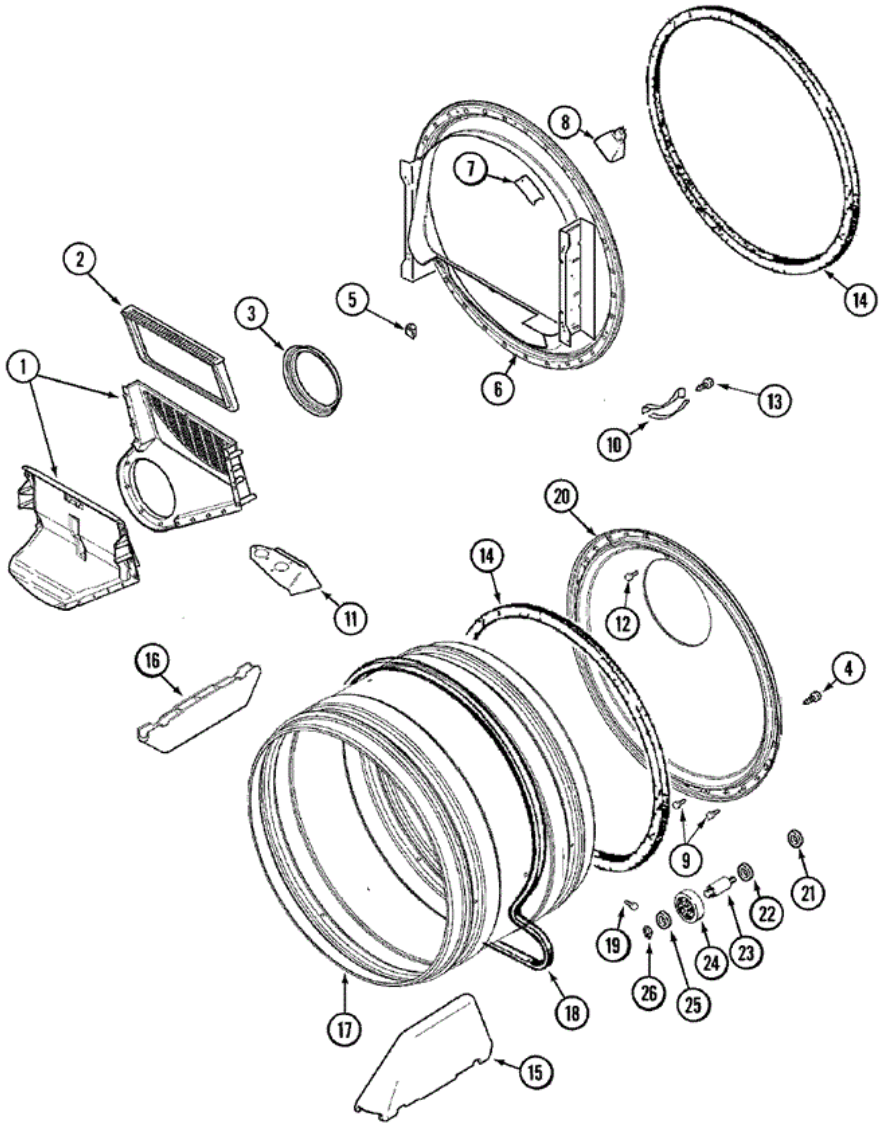

28	410490	10	SPRING, WIRE HARNESS
29	Y305086	10	ADJUSTABLE LEG & NUT
30	Y052740	10	NUT
31	Y314137	10	FOOT, RUBBER
32	22002239	10	CLIP, LOWER FRONT PANEL
33	33002190	10	SCREW (NO.10-3/8")

MDG6400AWQ TAMBOR