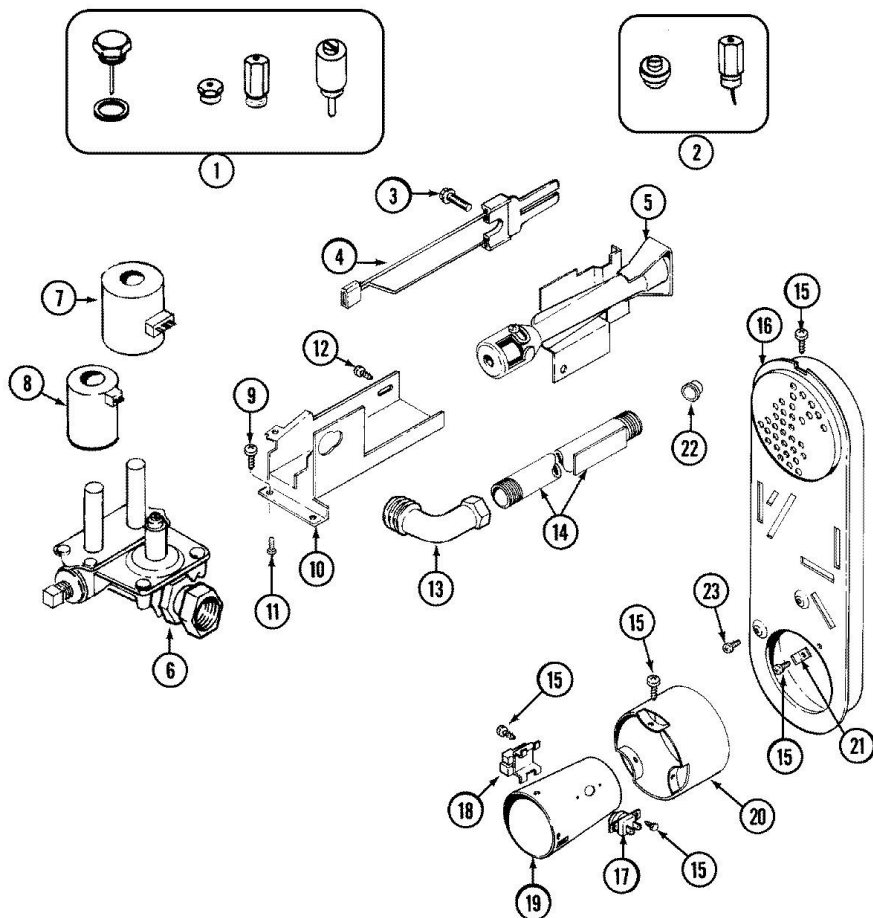

Venta de Refacciones
Electrodomesticas

Secadora Maytag MDG6400AWW

Secadora Maytag MDG6400AWW

No. Ilus.	N de Parte	Series 10	DESCRIPCIÓN
1	Y306195	Series 10	CONVERSION KIT (NATURAL TO LP)
2	306204	Series 10	CONVERSION KIT (LP TO NATURAL)
3	304971	Series 10	SCREW
4	304970	Series 10	IGNITER ASSY, GAS VALVE
4	33002789	Series 15	IGNITER ASSEMBLY
5	33002706	Series 10	ASSY, BURNER
6	306176	Series 10	VALVE, GAS
7	306106	Series 10	COIL, HOLDING & BOOSTER
8	306105	Series 10	COIL, SECONDARY
9	Y313561	Series 10	SCREW----NA
10	33001834	Series 10	BRACKET, GAS VALVE----NA
11	314082	Series 10	SCREW
12	Y310632	Series 10	SCREW
13	33001842	Series 10	CONNECTOR, ANGLE
14	33001735	Series 30	PIPE & BRACKET ASSY.
14	33003029	Series 29	CONTROL, GAS ASSEMBLY
15	211294	Series 10	SCREW
16	33002765	Series 10	INLET DUCT ASSEMBLY (GAS)
16	33003039	Series 28	ASSY, INLET DUCT-GAS
17	303395	Series 10	THERMOSTAT, HI-LIMIT (GAS)
18	Y303377	Series 10	SENSOR, RADIANT
19	211294	Series 10	SCREW
19	33001835	Series 10	CONE ASSY., COMBUSTION
19	Y312890	Series 10	RETAINER, HEATER CHAMBER
20	Y303841	Series 10	CONE, EXTENSION (COMBUSTION)
21	211294	Series 10	SCREW
21	22001996	Series 10	SCREW
22	33001693	Series 10	CAP, GAS PIPE