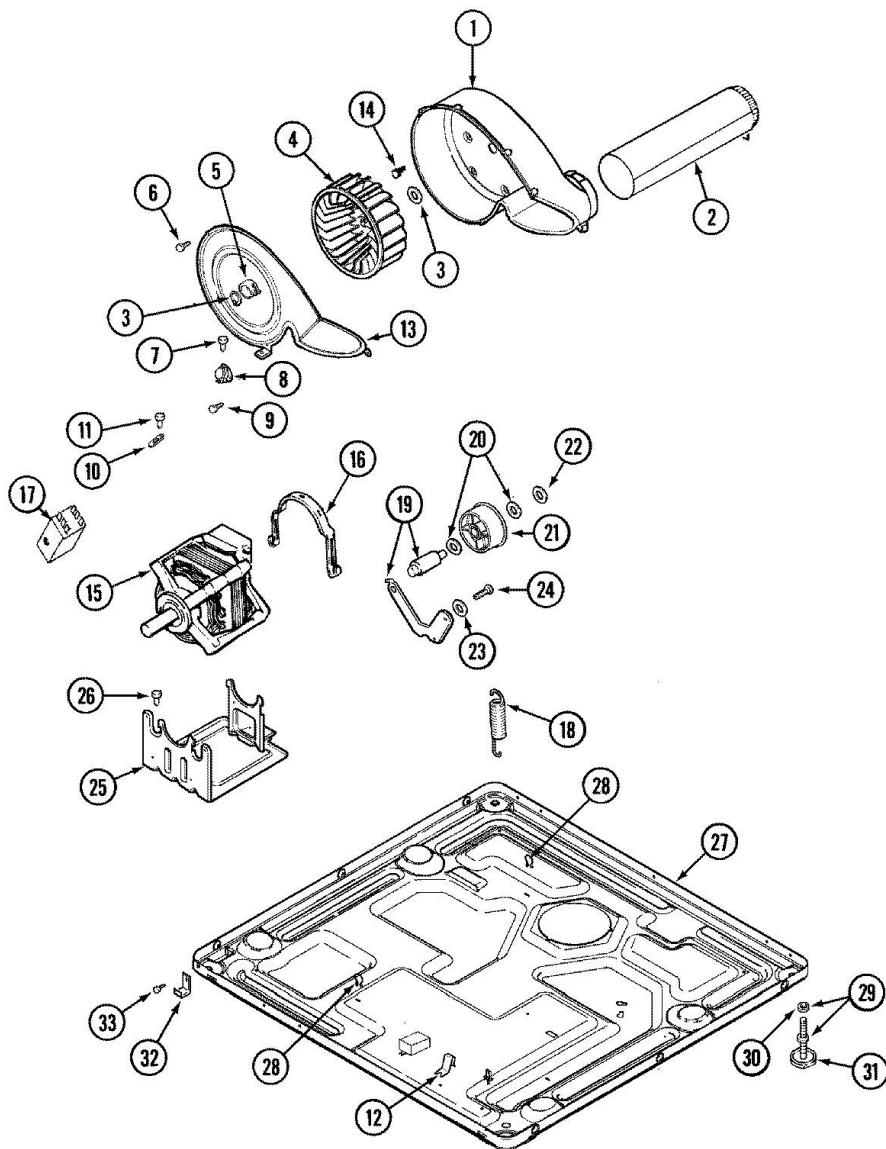

Distribuidor Autorizado

SurteRápido.com

Venta de Refacciones
Electrodomesticas

Secadora Maytag MDG6400AWW