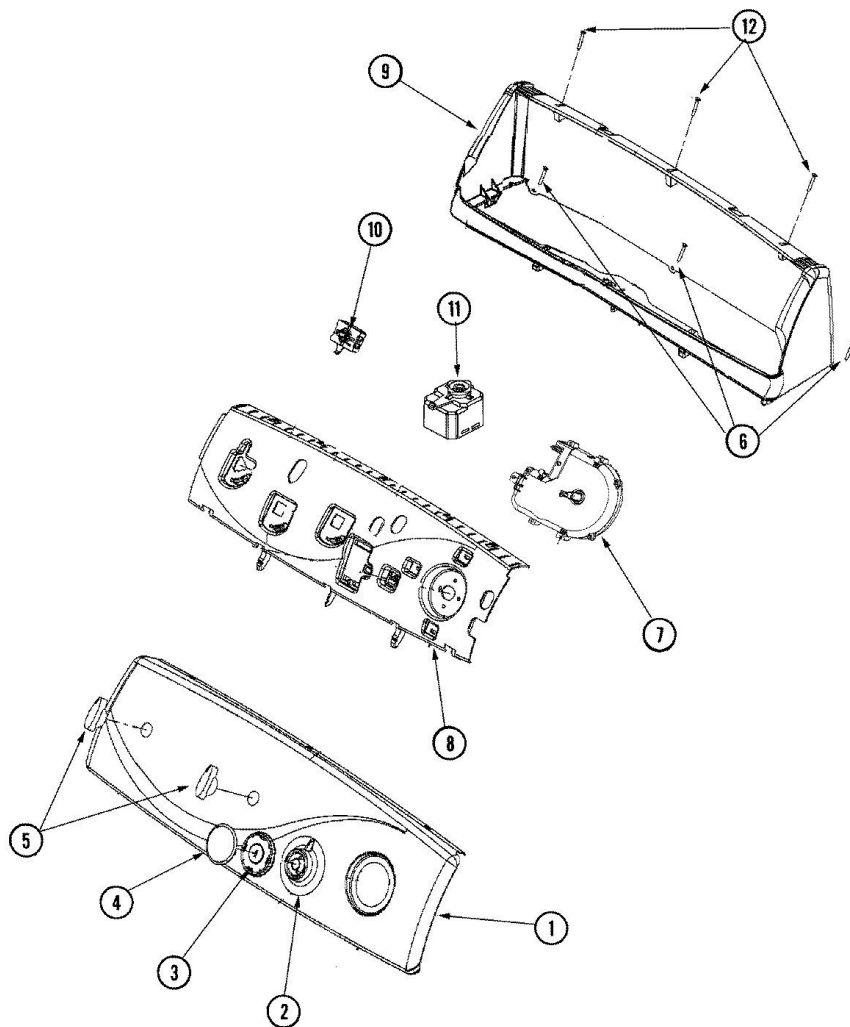

Distribuidor Autorizado

SurteRápido.com

Venta de Refacciones
Electrodomesticas

Secadora Maytag MDG6400AWW

Secadora Maytag MDG6400AWW

No. Ilus.	N de Parte	Series 10	DESCRIPCIÓN
1	33002627	Series 10	COVER, TOP (WHT-AS PK)
2	33002599	Series 10	PIN, LOCATOR
3	22003298	Series 10	RETAINER, WIRE
4	33001826	Series 10	BRACKET, TERMINAL BLOCK----NA
5	22001995	Series 10	SCREW
6	33001244	Series 10	BLOCK, TERMINAL
7	Y312209	Series 10	SCREW, No.10-24 X 3/4 INCH
8	Y311270	Series 10	WASHER, TERMINAL BLOCK
9	Y312184	Series 10	STRAP, GROUND
10	33001245	Series 10	SCREW----NA
11	311484	Series 10	NUT, TERMINAL BLOCK
12	311093	Series 10	WASHER, 7/32 INCH
13	22003556	Series 10	SCREW
13	22003639	Series 10	CABINET ASSY. (WHT AS PK)
14	22002049	Series 10	CLIP
15	213280	Series 10	FRONT PANEL BRACKET/FASTENER
16	22001995	Series 10	SCREW
17	Y310376	Series 10	CLIP, WIRE HARNESS
18	213007	Series 10	SCREW, CABINET
19	22001995	Series 10	SCREW
19	22003367	Series 10	HINGE, PLASTIC
20	33001795	Series 10	COVER, TERMINAL BLOCK
21	22001995	Series 10	SCREW
22	Y310376	Series 10	CLIP, WIRE HARNESS

Distribuidor Autorizado

SurteRápido.com

Venta de Refacciones
Electrodomesticas

Secadora Maytag MDG6400AWW

Secadora Maytag MDG6400AWW

No. Ilus.	N de Parte	Series 10	DESCRIPCIÓN
1	33002726	Series 10	FACIA, CONTROL PANEL
2	22003953	Series 10	TIMER DIAL SKIRT (WHT)
3	22003993	Series 10	TIMER KNOB (BLUE) (WHT)
4	22003989	Series 10	TIMER CAP (CHROME) WHT
5	22003987	Series 10	CONTROL KNOB (CHROME) WHT
5	22004050	Series 10	ENG. TOL. COMPENSATOR (SPACER)
6	33001855	Series 10	SCREW (HEX HEAD)
7	33002748	Series 10	TIMER
7	33002803	Series 16	TIMER
8	33002738	Series 10	DRYER SWITCH SUPPORT
9	22003960	Series 10	CONSOLE HOUSING (WHT)
10	33002725	Series 10	4 POS. ROTARY TEMP. SWITCH
11	33002750	Series 10	BUZZER SWITCH
12	22003938	Series 10	SCREW, OVAL CTSK HD No.8