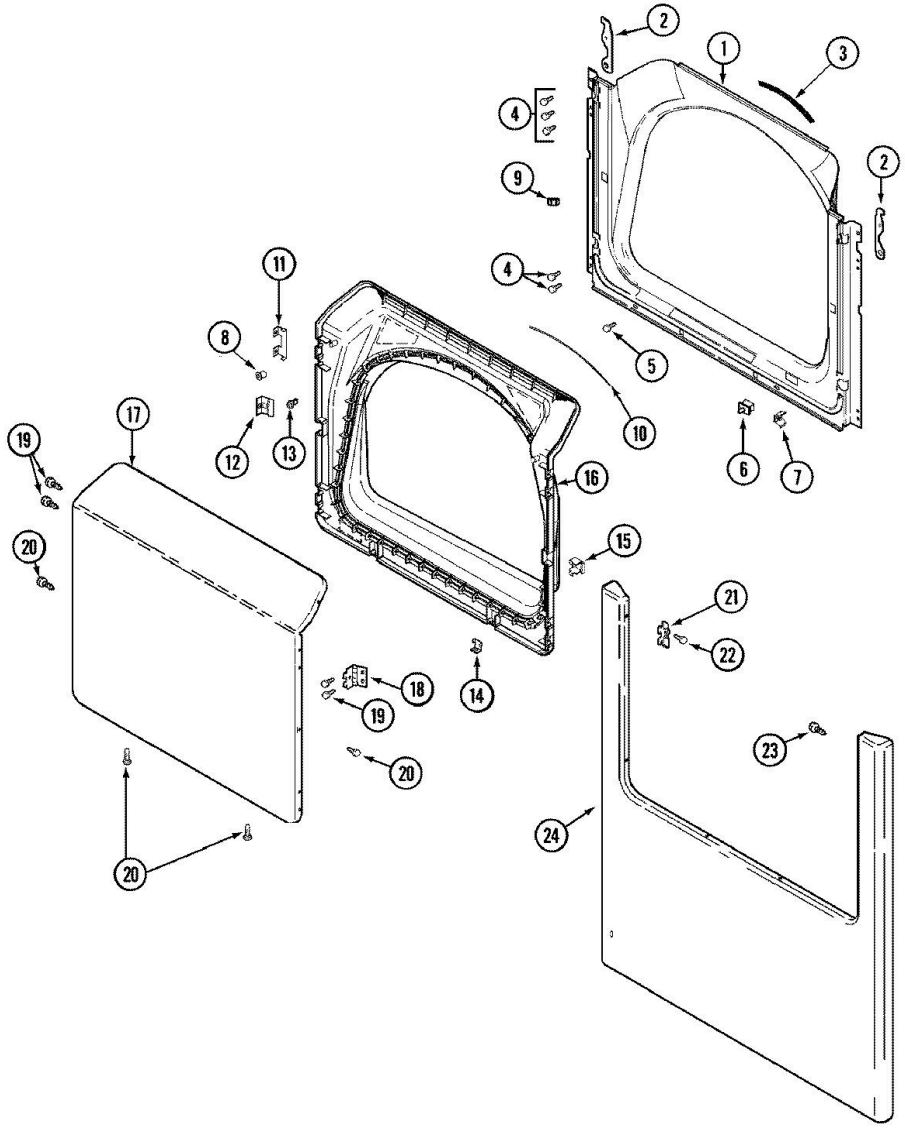

Distribuidor Autorizado

SurteRápido.com

Venta de Refacciones
Electrodomesticas

Secadora Maytag MDG6400AWW

Secadora Maytag MDG6400AWW

No. Ilus.	N de Parte	Series 10	DESCRIPCIÓN
1	33002726	Series 10	FACIA, CONTROL PANEL
2	22003953	Series 10	TIMER DIAL SKIRT (WHT)
3	22003993	Series 10	TIMER KNOB (BLUE) (WHT)
4	22003989	Series 10	TIMER CAP (CHROME) WHT
5	22003987	Series 10	CONTROL KNOB (CHROME) WHT
5	22004050	Series 10	ENG. TOL. COMPENSATOR (SPACER)
6	33001855	Series 10	SCREW (HEX HEAD)
7	33002748	Series 10	TIMER
7	33002803	Series 16	TIMER
8	33002738	Series 10	DRYER SWITCH SUPPORT
9	22003960	Series 10	CONSOLE HOUSING (WHT)
10	33002725	Series 10	4 POS. ROTARY TEMP. SWITCH
11	33002750	Series 10	BUZZER SWITCH
12	22003938	Series 10	SCREW, OVAL CTSK HD No.8

Secadora Maytag MDG6400AWW

Secadora Maytag MDG6400AWW

No. Ilus.	N de Parte	Series 10	DESCRIPCIÓN
1	33001778	Series 10	SHROUD (WHT)
2	33002597	Series 10	HOOK, SECURITY
3	33001767	Series 10	SEAL, SHROUD
4	22001995	Series 10	SCREW
5	33001768	Series 10	SCREW, SHROUD
6	33001508	Series 10	SWITCH, DOOR
7	33001760	Series 10	BRACKET, HINGE
8	33001771	Series 10	BUSHING, INNER DOOR
9	33001791	Series 10	CATCH, DOOR (W/PLUG)
9	Y304578	Series 10	CATCH, DOOR (FEMALE)
10	33002094	Series 10	SEAL, DOOR
11	22002038	Series 10	CLIP, DOOR (DOUBLE)
12	33001793	Series 10	BRACKET, STRIKE
13	33001761	Series 10	STRIKE, DOOR (MALE)
14	22002039	Series 10	CLIP, DOOR (SINGLE)
15	33001763	Series 10	PLUG, INNER DOOR
16	22002039	Series 10	CLIP, DOOR (SINGLE)
16	22002063	Series 10	SCREW No.8-18AB WAFER HD
16	33001750	Series 10	DOOR, INNER/ W SEAL (WHT)
16	33002351	Series 10	SCREW (No.8-18 OUTER DOOR)
17	22001817	Series 10	SHEET, SOUND DAMPER (FT. PNL)
17	33002786	Series 10	OUTER DOOR AS-PACK (WHT)
18	33001759	Series 10	HINGE, DOOR
19	22002062	Series 10	SCREW
20	22002063	Series 10	SCREW No.8-18AB WAFER HD
21	33001764	Series 10	COVER, HINGE HOLE (WHT)
22	33001787	Series 10	SCREW, HINGE