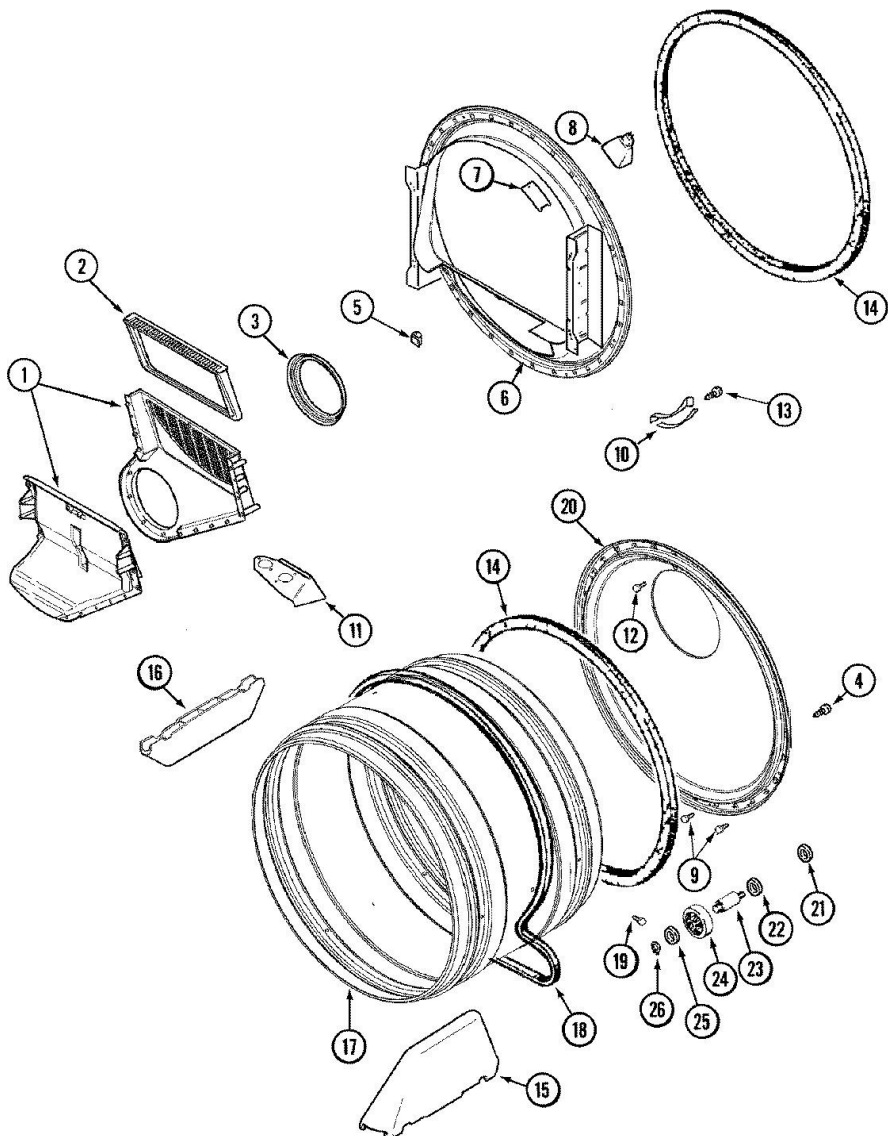

Secadora Maytag MDG6400AWW

No.Ilus.	N de Parte	Series 10	DESCRIPCIÓN
23	315772	Series 10	SLEEVE, IDLER ARM
24	Y014874	Series 10	SCREW
25	33002466	Series 10	SUPPORT, MOTOR
25	Y313561	Series 10	SCREW----NA
26	Y313561	Series 10	SCREW----NA
27	33002465	Series 10	BASE, (LWR)----NA
28	410490	Series 10	SPRING, WIRE HARNESS
29	Y305086	Series 10	ADJUSTABLE LEG & NUT
30	Y052740	Series 10	NUT
31	Y314137	Series 10	FOOT, RUBBER
32	22002239	Series 10	CLIP, LOWER FRONT PANEL
33	33002190	Series 10	SCREW (No.10-3/8``)

Distribuidor Autorizado

SurteRápido.com

Venta de Refacciones
Electrodomesticas

Secadora Maytag MDG6400AWW

Secadora Maytag MDG6400AWW

No.Illus.	N de Parte	Series 10	DESCRIPCIÓN
1	33001799	Series 10	OUTLET DUCT ASSEMBLY
2	33001808	Series 10	FILTER, LINT
3	33002560	Series 10	SEAL, BLOWER
4	33002190	Series 10	SCREW (No.10-3/8``)
5	22003298	Series 10	RETAINER, WIRE
6	33001903	Series 10	FRONT, TUMBLER (W/LIGHT)
7	33001855	Series 10	SCREW (HEX HEAD)
7	33001869	Series 10	LENS, DRUM LIGHT
8	22002263	Series 10	LAMP (10 WATT)
8	33001870	Series 10	HOLDER, LAMP (W/HOUSING)
10	306508	Series 10	TUMBLER BEARING KIT
11	33001837	Series 10	COVER, THERMOSTAT (ELEC ONLY)
12	210932	Series 10	SCREW, No.8 X 9/16 CTSK
13	210720	Series 10	RIVET
14	33001807	Series 10	SEAL, TUMBLER
15	33001756	Series 10	BAFFLE (TALL)
16	33001755	Series 10	BAFFLE (SHORT)
17	33001889	Series 10	TUMBLER
18	33002535	Series 10	V-BELT (TUMBLER)
19	33001788	Series 10	SCREW, BAFFLE
20	33002779	Series 10	TUMBLER BACK & SEAL AS-PACK
20	33003037	Series 28	TUMBLER BACK & SEAL
21	33001443	Series 10	NUT, HEX (ROLLER SHAFT)
22	Y312527	Series 10	WASHER, IDLER SHAFT (QTY-1)
23	Y312948	Series 10	SHAFT, TUMBLER ROLLER
24	Y303373	Series 10	BEARING & ROLLER ASSEMBLY
25	312535	Series 10	WASHER, ROLLER SHAFT
26	410233	Series 10	RING, RETAINING