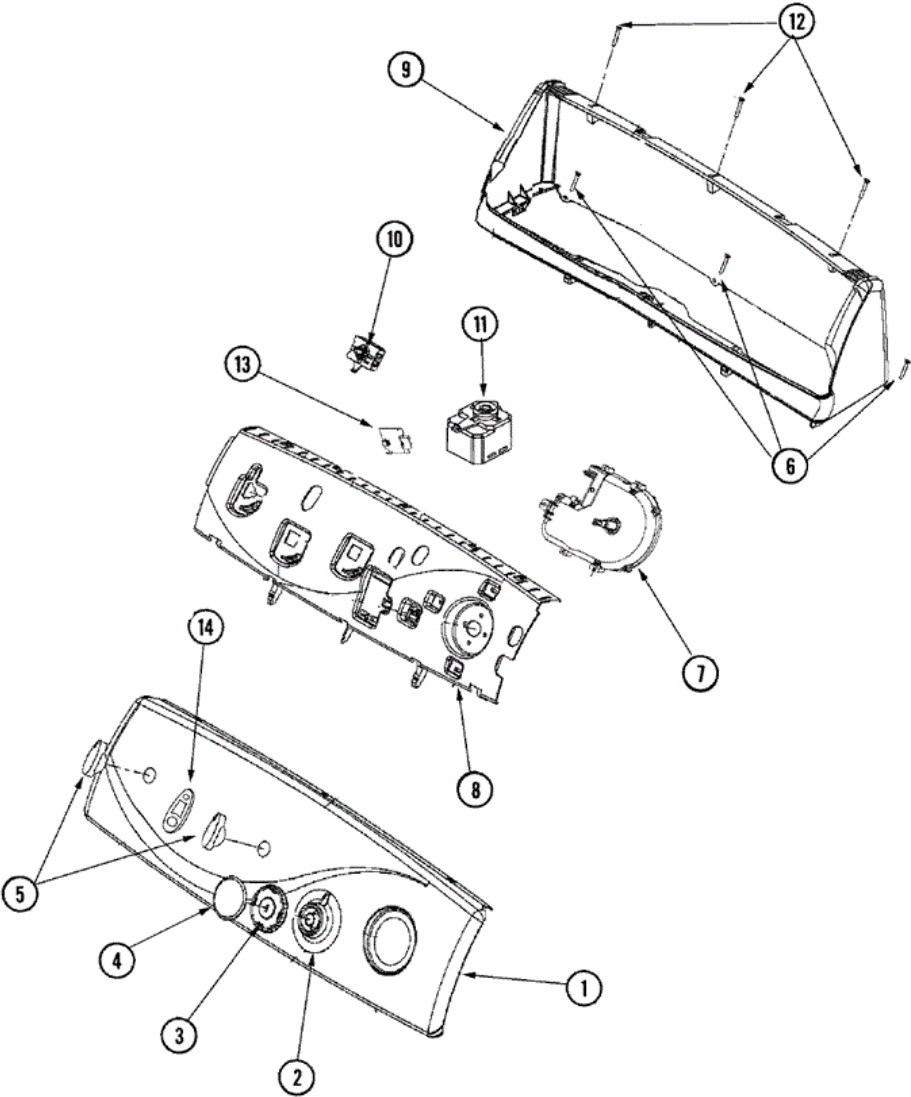

MDG7400AWQ GABINETE

MDG7400AWQ GABINETE

1	22003817	10	SCREW, SERRATED WASHER HEAD HX
1	33002628	10	COVER, TOP (BSQ-AS PK)
2	33002599	10	PIN, LOCATOR
3	22003298	10	RETAINER, WIRE
4	33001826	10	BRACKET, TERMINAL BLOCK----NA
5	22001995	10	SCREW
6	33001244	10	BLOCK, TERMINAL
7	Y312209	10	SCREW, NO.10-24 X 3/4 INCH
8	Y311270	10	WASHER, TERMINAL BLOCK
9	Y312184	10	STRAP, GROUND
10	33001245	10	SCREW----NA
11	311484	10	NUT, TERMINAL BLOCK
12	311093	10	WASHER, 7/32 INCH
13	22003640	10	CABINET ASSY. (BISQUE AS PK)
14	22002049	10	CLIP
15	213280	10	FRONT PANEL BRACKET/FASTENER
16	22001995	10	SCREW
17	Y310376	10	CLIP, WIRE HARNESS
18	213007	10	SCREW, CABINET
19	22001995	10	SCREW
19	22003367	10	HINGE, PLASTIC
20	33001795	10	COVER, TERMINAL BLOCK
21	22001995	10	SCREW

MDG7400AWQ TABLERO

MDG7400AWQ TABLERO

1	33002729	10	FACIA, CONTROL PANEL (BSQ)
1	33002732	10	CHIME / BUZZER
1	33002905	20	SENSOR ASSY (CHIME & DRYNESS)
2	22004166	10	TIMER DIAL SKIRT (BSQ)
3	22003952	10	KNOB, TIMER (CMPG)
4	22003990	10	TIMER CAP (SS)
5	22003988	10	CONTROL KNOB (SS)
5	22004050	10	ENG. TOL. COMPENSATOR (SPACER)
6	33001855	10	SCREW (HEX HEAD)
7	33002855	10	TIMER
7	33002803	16	TIMER
8	33002738	10	DRYER SWITCH SUPPORT
9	22003975	10	CONSOLE HOUSING (BSQ)
10	33002725	10	4 POS. ROTARY TEMP. SWITCH
11	33002736	10	ON.OFF SWITCH
12	22003938	10	SCREW, OVAL CTSK HD No.8
13	33001809	10	SENSOR BAR ASSY.
13	33002734	10	3 LIGHT DRYNESS DISPLAY
13	33001855	20	SCREW (HEX HEAD)
13	33002905	20	SENSOR ASSY (CHIME & DRYNESS)
14	33002747	10	LENS CARRIER ASSEMBLY (BSQ)