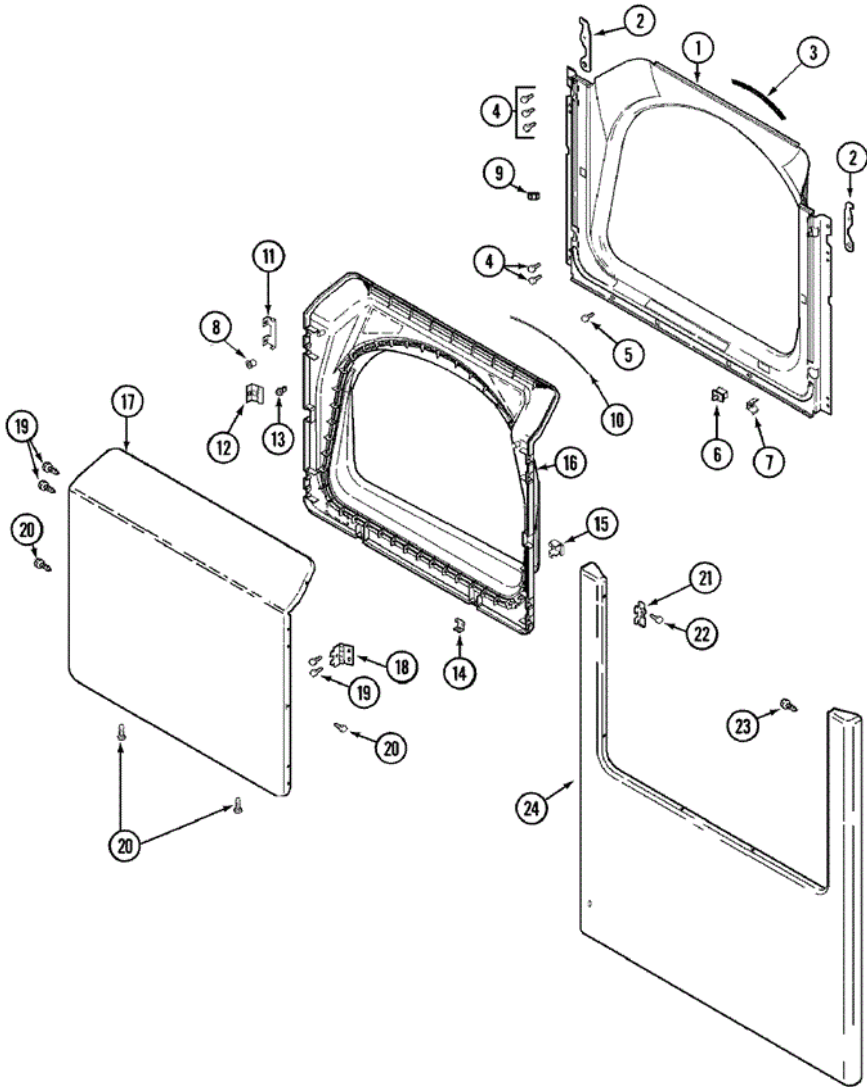

MDG7400AWQ TABLERO

MDG7400AWQ TABLERO

1	33002729	10	FACIA, CONTROL PANEL (BSQ)
1	33002732	10	CHIME / BUZZER
1	33002905	20	SENSOR ASSY (CHIME & DRYNESS)
2	22004166	10	TIMER DIAL SKIRT (BSQ)
3	22003952	10	KNOB, TIMER (CMPG)
4	22003990	10	TIMER CAP (SS)
5	22003988	10	CONTROL KNOB (SS)
5	22004050	10	ENG. TOL. COMPENSATOR (SPACER)
6	33001855	10	SCREW (HEX HEAD)
7	33002855	10	TIMER
7	33002803	16	TIMER
8	33002738	10	DRYER SWITCH SUPPORT
9	22003975	10	CONSOLE HOUSING (BSQ)
10	33002725	10	4 POS. ROTARY TEMP. SWITCH
11	33002736	10	ON.OFF SWITCH
12	22003938	10	SCREW, OVAL CTSK HD No.8
13	33001809	10	SENSOR BAR ASSY.
13	33002734	10	3 LIGHT DRYNESS DISPLAY
13	33001855	20	SCREW (HEX HEAD)
13	33002905	20	SENSOR ASSY (CHIME & DRYNESS)
14	33002747	10	LENS CARRIER ASSEMBLY (BSQ)

MDG7400AWQ PUERTA

MDG7400AWQ PUERTA

1	33002379	10	SHROUD (BSQ)
2	33002597	10	HOOK, SECURITY
3	33001767	10	SEAL, SHROUD
4	22001995	10	SCREW
5	33001768	10	SCREW, SHROUD
6	33001508	10	SWITCH, DOOR
7	33001760	10	BRACKET, HINGE
8	33001771	10	BUSHING, INNER DOOR
9	33001791	10	CATCH, DOOR (W/PLUG)
9	Y304578	10	CATCH, DOOR (FEMALE)
10	33002094	10	SEAL, DOOR
11	22002038	10	CLIP, DOOR (DOUBLE)
12	33001793	10	BRACKET, STRIKE
13	33001761	10	STRIKE, DOOR (MALE)
14	22002039	10	CLIP, DOOR (SINGLE)
15	33001763	10	PLUG, INNER DOOR
16	22002039	10	CLIP, DOOR (SINGLE)
16	22002063	10	SCREW NO.8-18AB WAFER HD
16	33002351	10	SCREW (NO.8-18 OUTER DOOR (BSQ)
16	33002397	10	DOOR, INNER/ W SEAL (BSQ)
17	22001817	10	SHEET, SOUND DAMPER (FT. PNL)
17	33002787	10	OUTER DOOR AS-PACK (BSQ)
18	33001759	10	HINGE, DOOR
19	22002062	10	SCREW
20	33002351	10	SCREW (NO.8-18 OUTER DOOR (BSQ)
21	33002349	10	COVER, HINGE HOLE (BSQ)
22	33001787	10	SCREW, HINGE
23	22002012	10	SCREW, HINGE
24	22002663	10	PANEL, FRONT (BSQ)