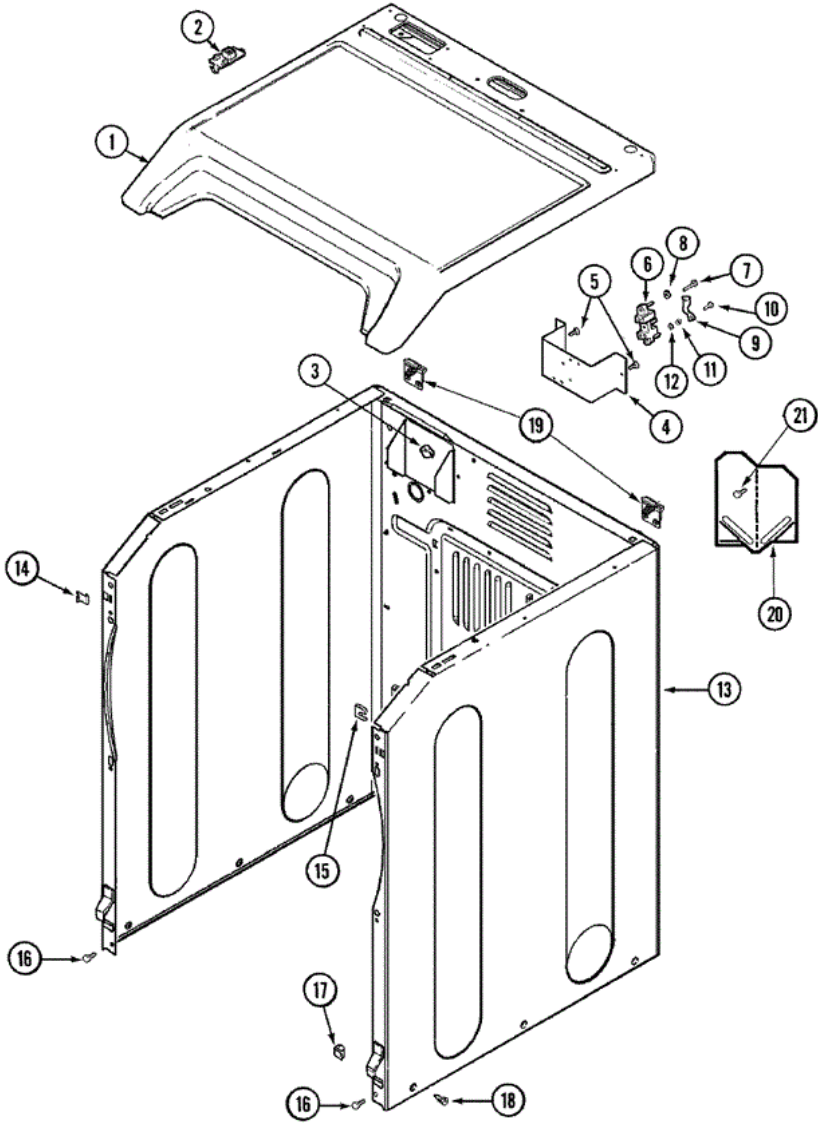

MDG7400AWQ GABINETE

MDG7400AWQ GABINETE

1	22003817	10	SCREW, SERRATED WASHER HEAD HX
1	33002628	10	COVER, TOP (BSQ-AS PK)
2	33002599	10	PIN, LOCATOR
3	22003298	10	RETAINER, WIRE
4	33001826	10	BRACKET, TERMINAL BLOCK----NA
5	22001995	10	SCREW
6	33001244	10	BLOCK, TERMINAL
7	Y312209	10	SCREW, NO.10-24 X 3/4 INCH
8	Y311270	10	WASHER, TERMINAL BLOCK
9	Y312184	10	STRAP, GROUND
10	33001245	10	SCREW----NA
11	311484	10	NUT, TERMINAL BLOCK
12	311093	10	WASHER, 7/32 INCH
13	22003640	10	CABINET ASSY. (BISQUE AS PK)
14	22002049	10	CLIP
15	213280	10	FRONT PANEL BRACKET/FASTENER
16	22001995	10	SCREW
17	Y310376	10	CLIP, WIRE HARNESS
18	213007	10	SCREW, CABINET
19	22001995	10	SCREW
19	22003367	10	HINGE, PLASTIC
20	33001795	10	COVER, TERMINAL BLOCK
21	22001995	10	SCREW

MDG7400AWQ TABLERO

MDG7400AWQ TABLERO

1	33002729	10	FACIA, CONTROL PANEL (BSQ)
1	33002732	10	CHIME / BUZZER
1	33002905	20	SENSOR ASSY (CHIME & DRYNESS)
2	22004166	10	TIMER DIAL SKIRT (BSQ)
3	22003952	10	KNOB, TIMER (CMPG)
4	22003990	10	TIMER CAP (SS)
5	22003988	10	CONTROL KNOB (SS)
5	22004050	10	ENG. TOL. COMPENSATOR (SPACER)
6	33001855	10	SCREW (HEX HEAD)
7	33002855	10	TIMER
7	33002803	16	TIMER
8	33002738	10	DRYER SWITCH SUPPORT
9	22003975	10	CONSOLE HOUSING (BSQ)
10	33002725	10	4 POS. ROTARY TEMP. SWITCH
11	33002736	10	ON.OFF SWITCH
12	22003938	10	SCREW, OVAL CTSK HD No.8
13	33001809	10	SENSOR BAR ASSY.
13	33002734	10	3 LIGHT DRYNESS DISPLAY
13	33001855	20	SCREW (HEX HEAD)
13	33002905	20	SENSOR ASSY (CHIME & DRYNESS)
14	33002747	10	LENS CARRIER ASSEMBLY (BSQ)