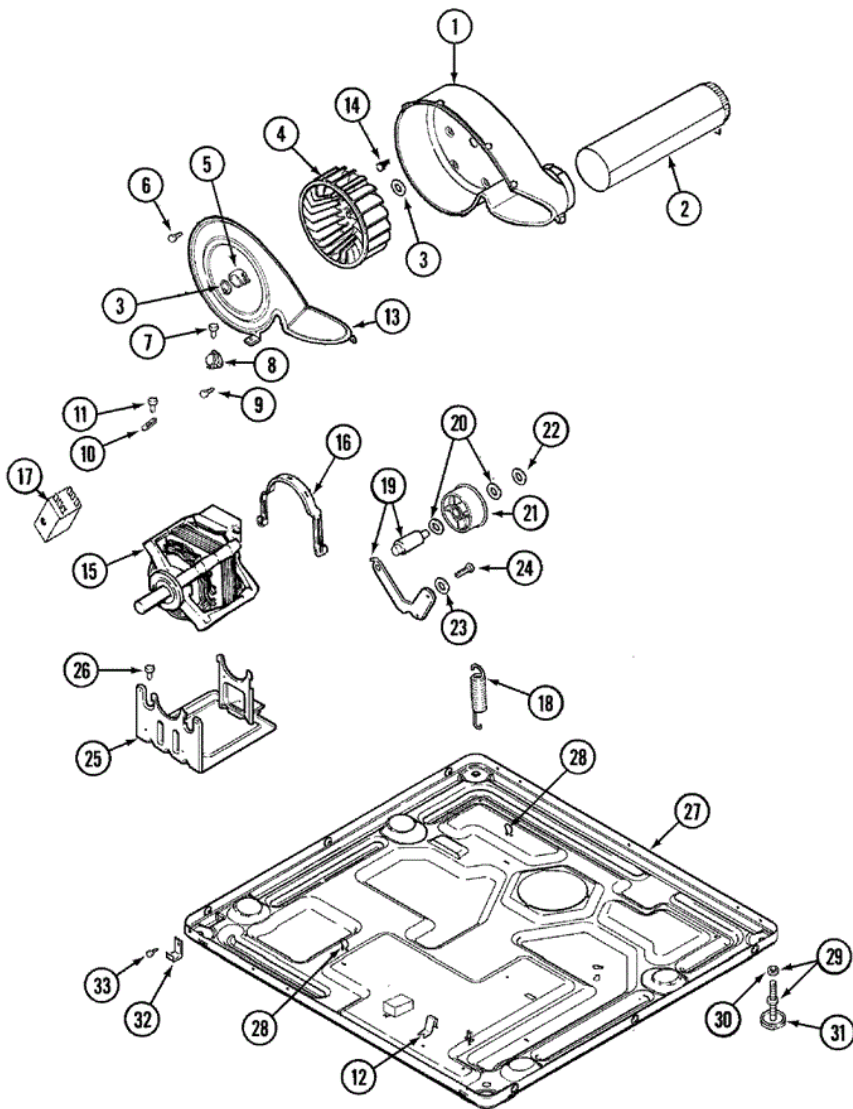

Distribuidor Autorizado

SurteRápido.com

Venta de Refacciones
Electrodomesticas

MDG740AWQ MOTOR