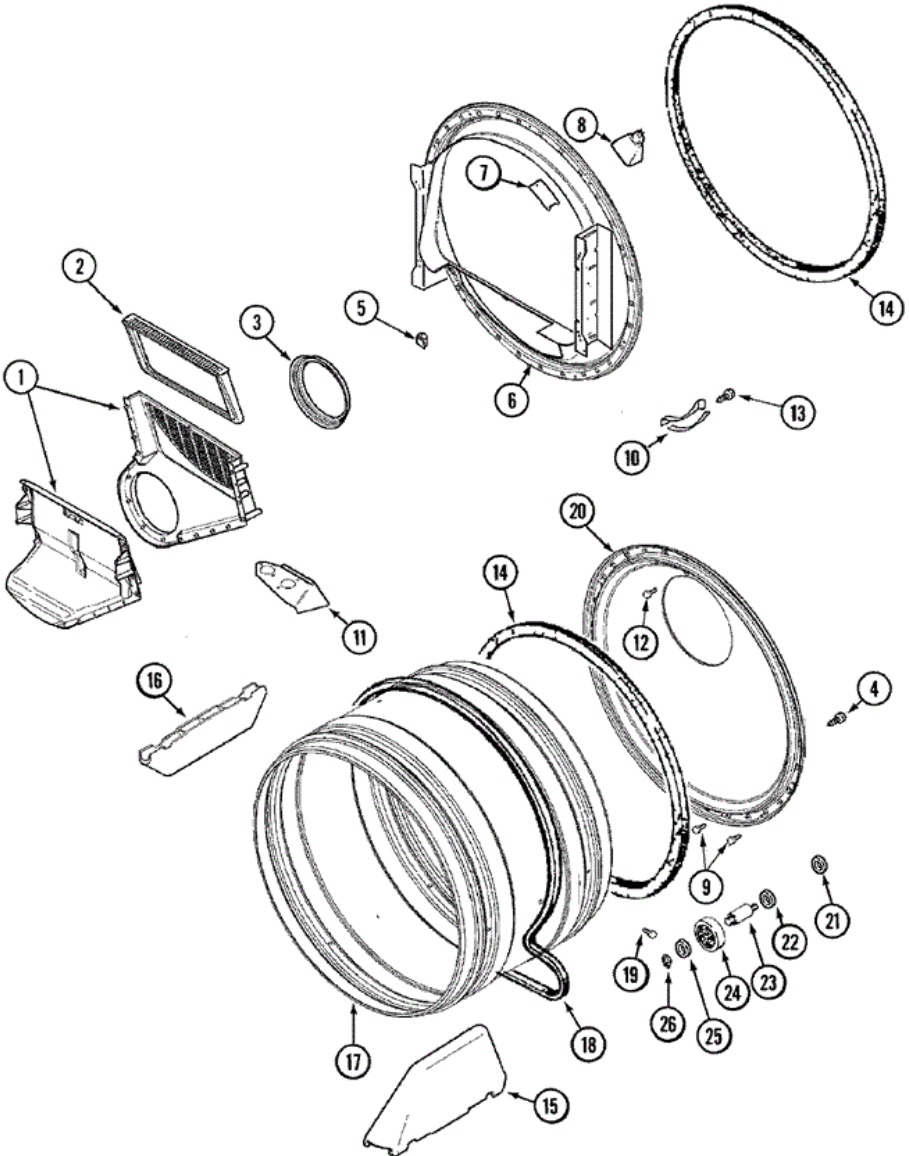

29	Y305086	10	ADJUSTABLE LEG & NUT
30	Y052740	10	NUT
31	Y314137	10	FOOT, RUBBER
32	22002239	10	CLIP, LOWER FRONT PANEL

MDG7400AWQ TAMBOR

MDG7400AWQ TAMBOR

1	33001799	10	OUTLET DUCT ASSEMBLY
2	33001808	10	FILTER, LINT
3	33002560	10	SEAL, BLOWER
4	33002190	10	SCREW (NO.10-3/8")
5	22003298	10	RETAINER, WIRE
6	33001809	10	SENSOR BAR ASSY.
6	33001868	10	FRONT, TUMBLER FRONT W/SENSOR
7	33001855	10	SCREW (HEX HEAD)
7	33001869	10	LENS, DRUM LIGHT
8	22002263	10	LAMP (10 WATT)
8	33001870	10	HOLDER, LAMP (W/HOUSING)
9	211294	10	SCREW
10	306508	10	TUMBLER BEARING KIT
11	33001837	10	COVER, THERMOSTAT (ELEC ONLY)
12	210932	10	SCREW, NO.8 X 9/16 CTSK
13	210720	10	RIVET
14	33001807	10	SEAL, TUMBLER
15	33001756	10	BAFFLE (TALL)
16	33001755	10	BAFFLE (SHORT)
17	33001889	10	TUMBLER
18	33002535	10	V-BELT (TUMBLER)
19	33001788	10	SCREW, BAFFLE
20	33002779	10	TUMBLER BACK & SEAL AS-PACK
20	33003037	28	TUMBLER BACK & SEAL
21	33001443	10	NUT, HEX (ROLLER SHAFT)
22	Y312527	10	WASHER, IDLER SHAFT (QTY-1)
23	Y312948	10	SHAFT, TUMBLER ROLLER
24	Y303373	10	BEARING & ROLLER ASSEMBLY
25	312535	10	WASHER, ROLLER SHAFT
26	410233	10	RING, RETAINING