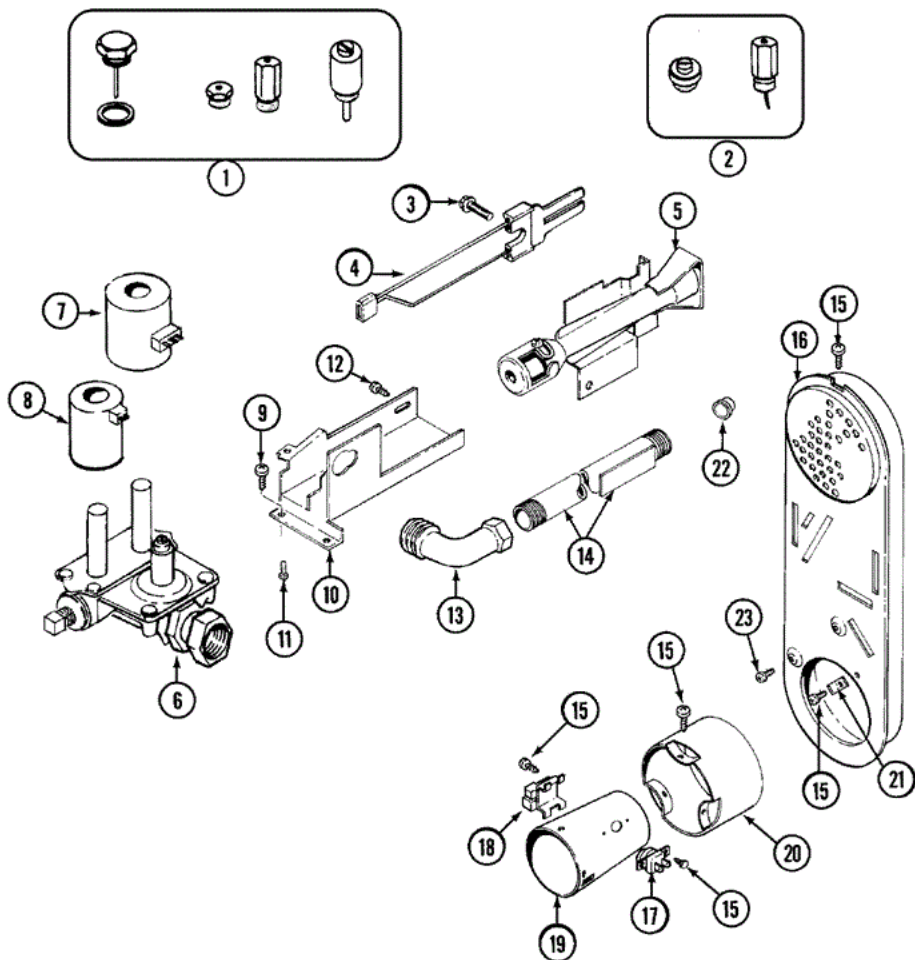

Distribuidor Autorizado

SurteRápido.com

Venta de Refacciones
Electrodomesticas

MDG740AWQ QUEMADOR