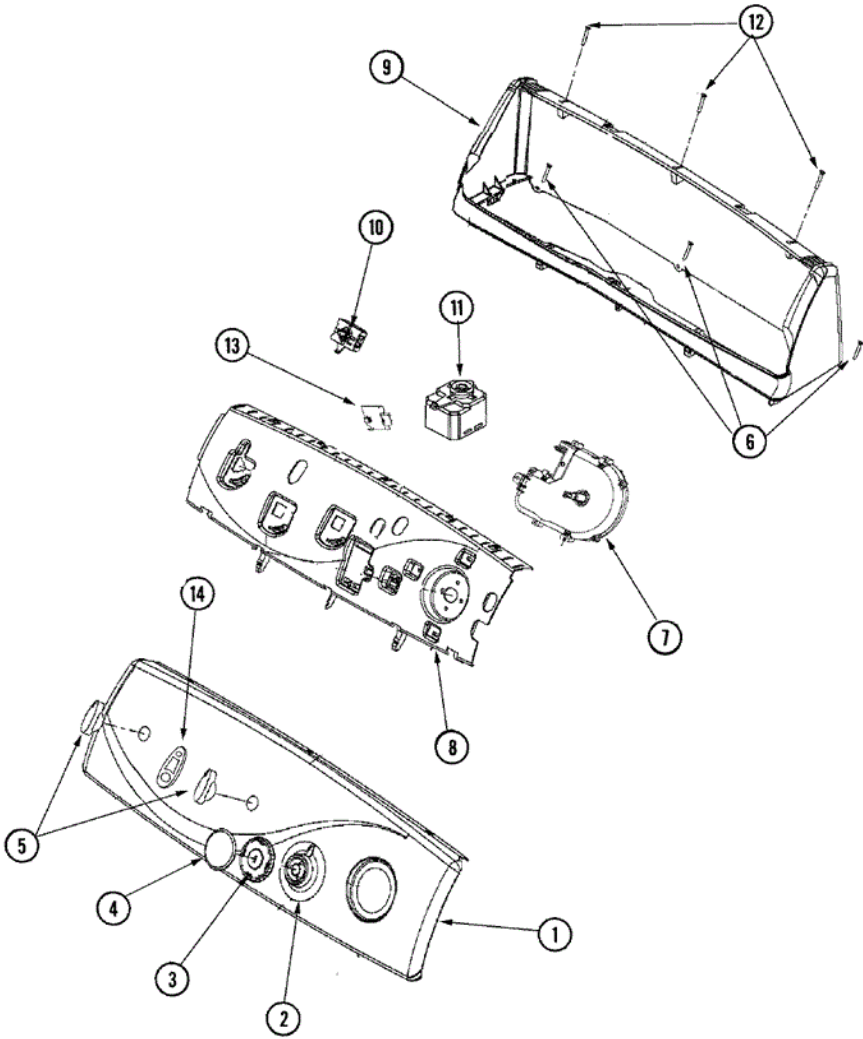

**MDG7400AWW GABINETE**

**MDG7400AWW GABINETE**

1	22003817	10	SCREW, SERRATED WASHER HEAD HX
1	33002627	10	COVER, TOP (WHT-AS PK)
2	33002599	10	PIN, LOCATOR
3	22003298	10	RETAINER, WIRE
4	33001826	10	BRACKET, TERMINAL BLOCK----NA
5	22001995	10	SCREW
6	33001244	10	BLOCK, TERMINAL
7	Y312209	10	SCREW, NO.10-24 X 3/4 INCH
8	Y311270	10	WASHER, TERMINAL BLOCK
9	Y312184	10	STRAP, GROUND
10	33001245	10	SCREW----NA
11	311484	10	NUT, TERMINAL BLOCK
12	311093	10	WASHER, 7/32 INCH
13	22003639	10	CABINET ASSY. (WHT AS PK)
14	22002049	10	CLIP
15	213280	10	FRONT PANEL BRACKET/FASTENER
16	22001995	10	SCREW
17	Y310376	10	CLIP, WIRE HARNESS
18	213007	10	SCREW, CABINET
19	22001995	10	SCREW
19	22003367	10	HINGE, PLASTIC
20	33001795	10	COVER, TERMINAL BLOCK
21	22001995	10	SCREW

**MDG740AWW TABLERO**

**MDG7400AWW TABLERO**

1	33002728	10	FACIA, CONTROL PANEL (WHT)
1	33002732	10	CHIME / BUZZER
1	33002905	20	SENSOR ASSY (CHIME & DRYNESS)
2	22004165	10	TIMER DIAL SKIRT (WHT)
3	22003993	10	TIMER KNOB (BLUE) (WHT)
4	22003989	10	TIMER CAP (CHROME) WHT
5	22003987	10	CONTROL KNOB (CHROME) WHT
5	22004050	10	ENG. TOL. COMPENSATOR (SPACER)
6	33001855	10	SCREW (HEX HEAD)
7	33002855	10	TIMER
7	33002803	16	TIMER
8	33002738	10	DRYER SWITCH SUPPORT
9	22003960	10	CONSOLE HOUSING (WHT)
10	33002725	10	4 POS. ROTARY TEMP. SWITCH
11	33002736	10	ON.OFF SWITCH
12	22003938	10	SCREW, OVAL CTSK HD NO.8
13	33001809	10	SENSOR BAR ASSY.
13	33002734	10	3 LIGHT DRYNESS DISPLAY
13	33001855	20	SCREW (HEX HEAD)
13	33002905	20	SENSOR ASSY (CHIME & DRYNESS)
14	33002746	10	LENS CARRIER ASSEMBLY (WHT)