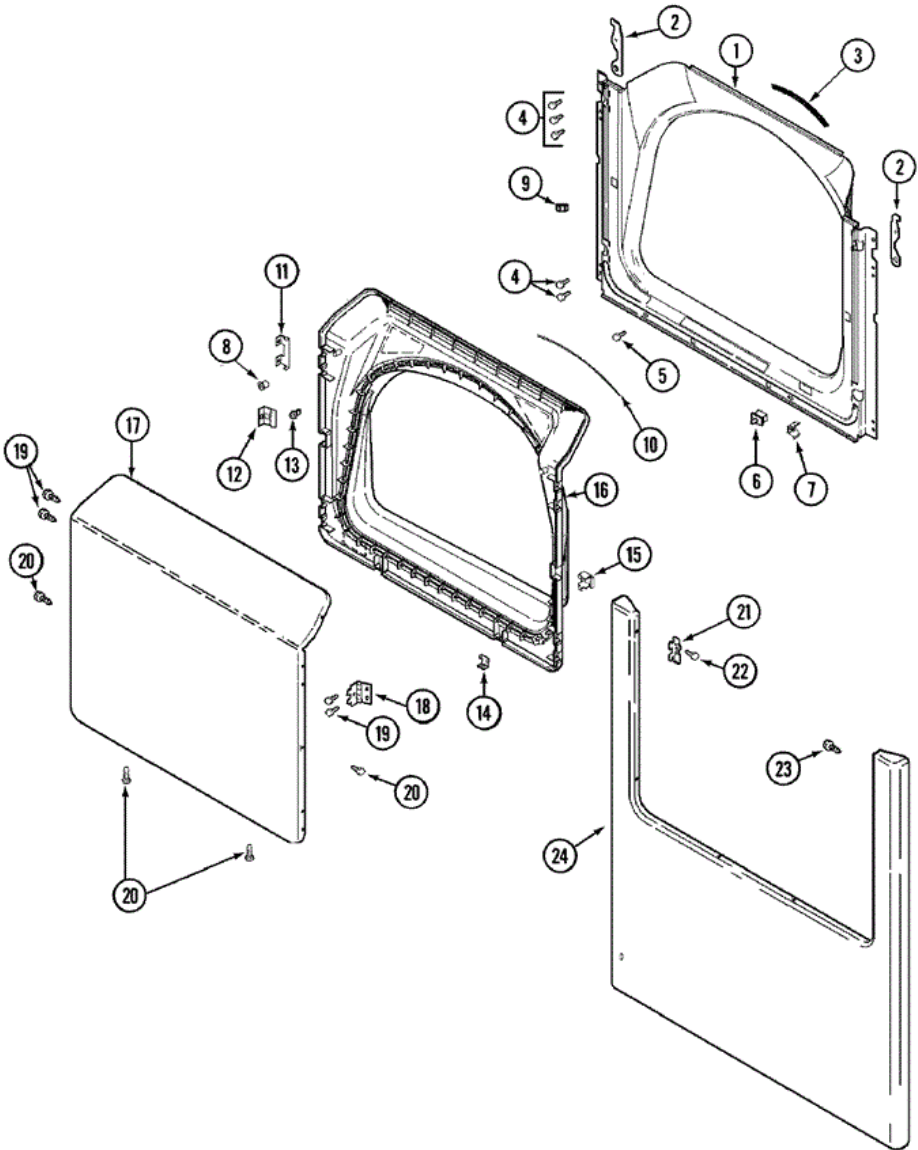

MDG7400AWW PUERTA