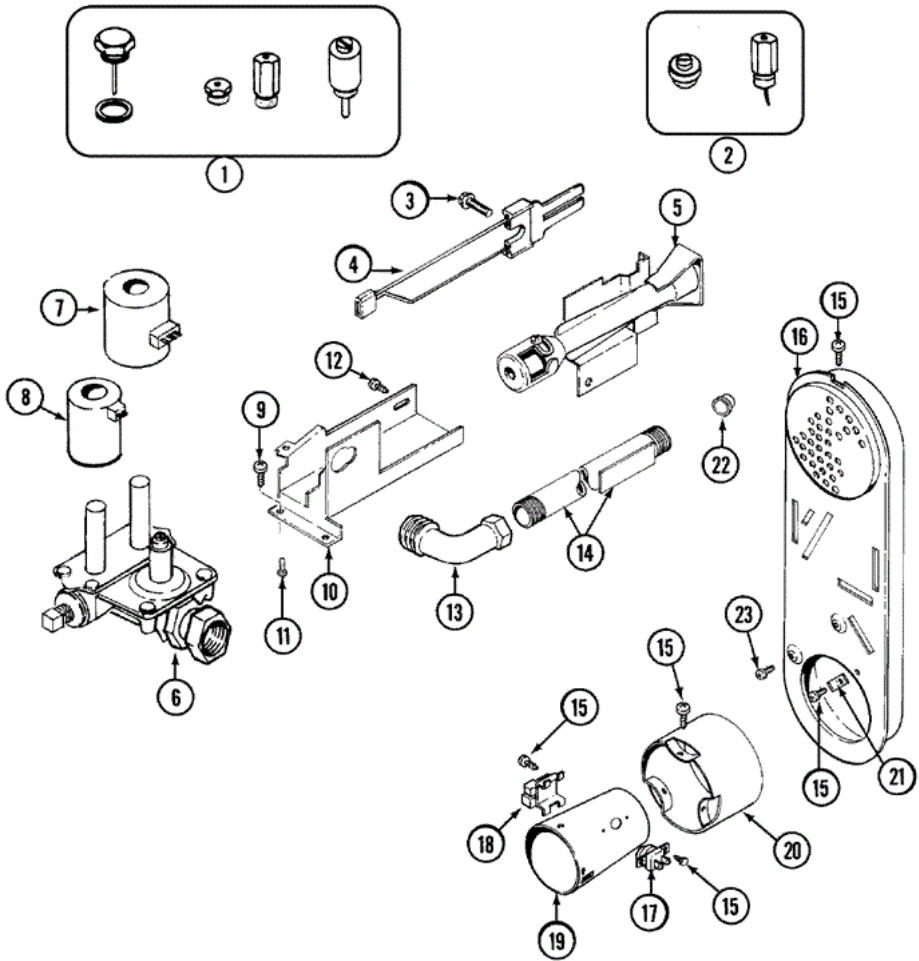

MDG7400AWW QUEMADOR