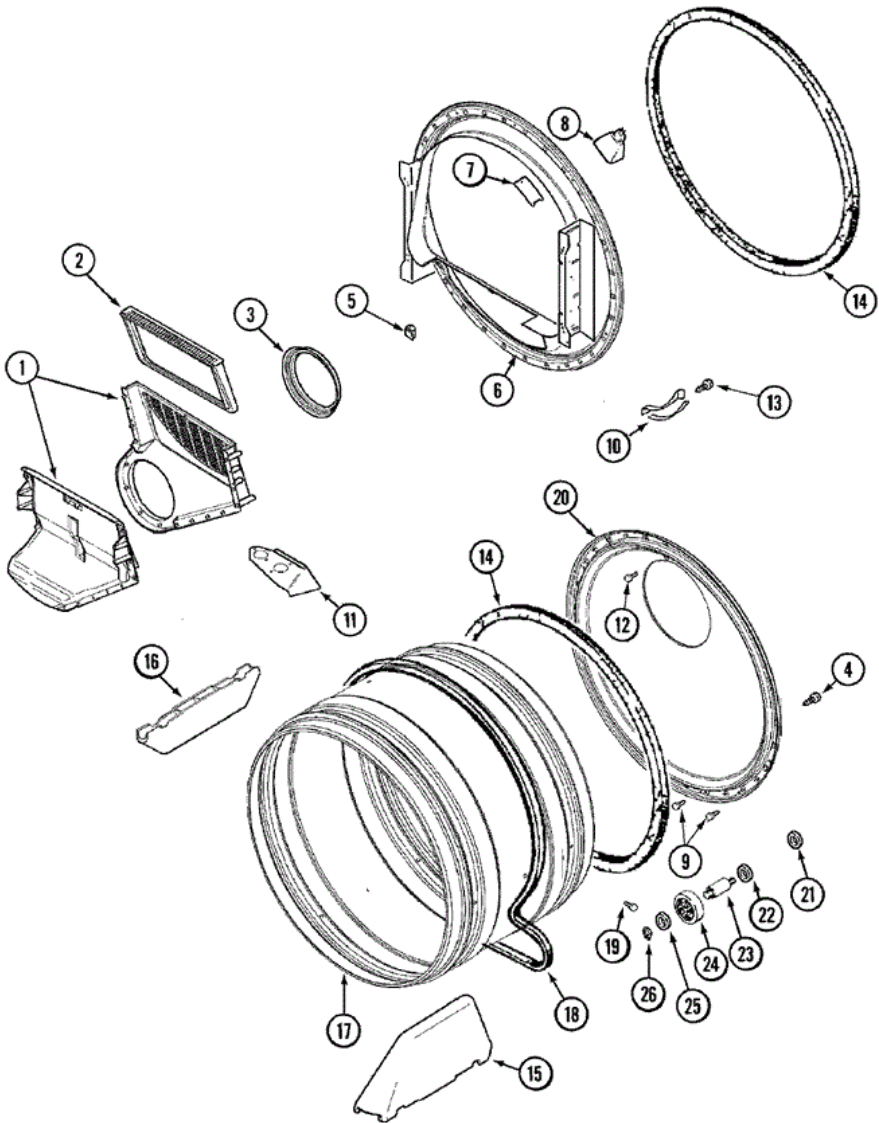

## MDG7400AWW TAMBOR

1	33001799	10	OUTLET DUCT ASSEMBLY
2	33001808	10	FILTER, LINT
3	33002560	10	SEAL, BLOWER
4	33002190	10	SCREW (NO.10-3/8``)
5	22003298	10	RETAINER, WIRE
6	33001809	10	SENSOR BAR ASSY.
6	33001868	10	FRONT, TUMBLER FRONT W/SENSOR
7	33001855	10	SCREW (HEX HEAD)
7	33001869	10	LENS, DRUM LIGHT
8	22002263	10	LAMP (10 WATT)
8	33001870	10	HOLDER, LAMP (W/HOUSING)
9	211294	10	SCREW
10	306508	10	TUMBLER BEARING KIT
11	33001837	10	COVER, THERMOSTAT (ELEC ONLY)
12	210932	10	SCREW, NO.8 X 9/16 CTSK
13	210720	10	RIVET
14	33001807	10	SEAL, TUMBLER
15	33001756	10	BAFFLE (TALL)
16	33001755	10	BAFFLE (SHORT)
17	33001889	10	TUMBLER
18	33002535	10	V-BELT (TUMBLER)
19	33001788	10	SCREW, BAFFLE
20	33002779	10	TUMBLER BACK & SEAL AS-PACK
20	33003037	28	TUMBLER BACK & SEAL
21	33001443	10	NUT, HEX (ROLLER SHAFT)
22	Y312527	10	WASHER, IDLER SHAFT (QTY-1)
23	Y312948	10	SHAFT, TUMBLER ROLLER
24	Y303373	10	BEARING & ROLLER ASSEMBLY
25	312535	10	WASHER, ROLLER SHAFT
26	410233	10	RING, RETAINING