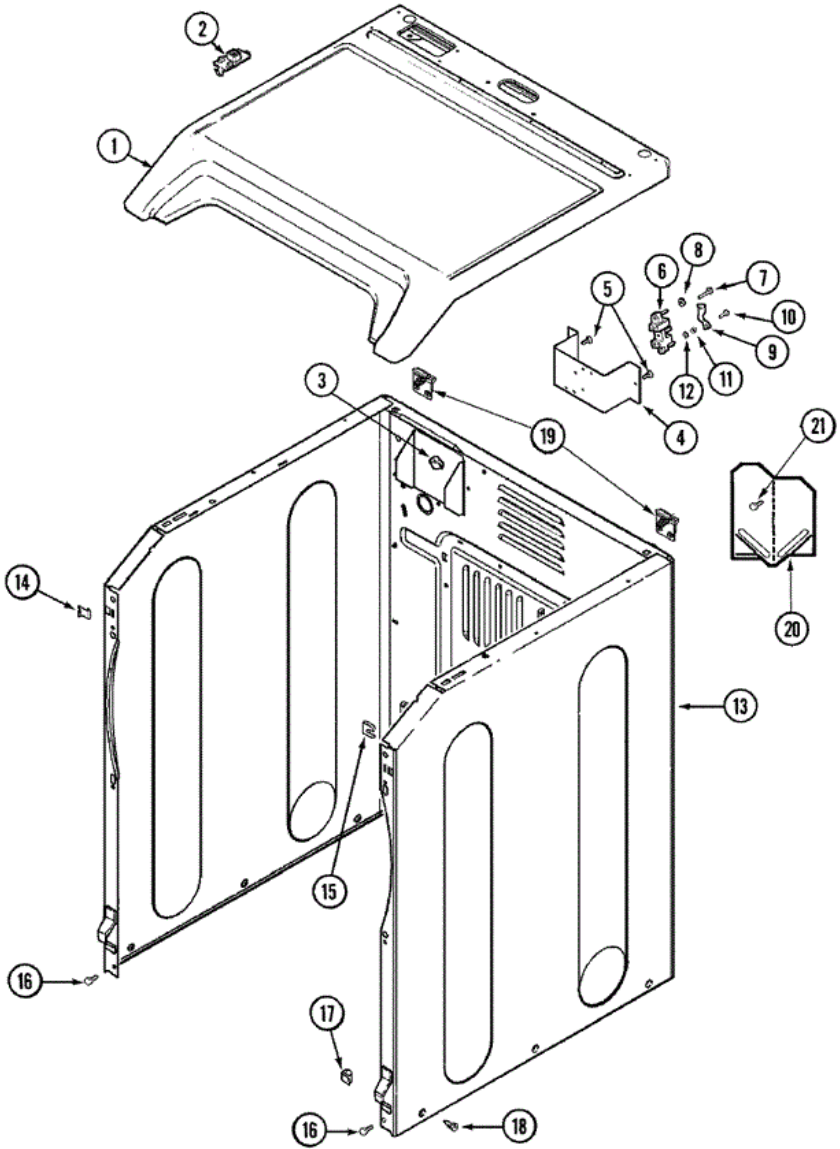

**MDG7400AWW GABINETE**

**MDG7400AWW GABINETE**

1	22003817	10	SCREW, SERRATED WASHER HEAD HX
1	33002627	10	COVER, TOP (WHT-AS PK)
2	33002599	10	PIN, LOCATOR
3	22003298	10	RETAINER, WIRE
4	33001826	10	BRACKET, TERMINAL BLOCK----NA
5	22001995	10	SCREW
6	33001244	10	BLOCK, TERMINAL
7	Y312209	10	SCREW, NO.10-24 X 3/4 INCH
8	Y311270	10	WASHER, TERMINAL BLOCK
9	Y312184	10	STRAP, GROUND
10	33001245	10	SCREW----NA
11	311484	10	NUT, TERMINAL BLOCK
12	311093	10	WASHER, 7/32 INCH
13	22003639	10	CABINET ASSY. (WHT AS PK)
14	22002049	10	CLIP
15	213280	10	FRONT PANEL BRACKET/FASTENER
16	22001995	10	SCREW
17	Y310376	10	CLIP, WIRE HARNESS
18	213007	10	SCREW, CABINET
19	22001995	10	SCREW
19	22003367	10	HINGE, PLASTIC
20	33001795	10	COVER, TERMINAL BLOCK
21	22001995	10	SCREW

**MDG740AWW TABLERO**

**MDG7400AWW TABLERO**

1	33002728	10	FACIA, CONTROL PANEL (WHT)
1	33002732	10	CHIME / BUZZER
1	33002905	20	SENSOR ASSY (CHIME & DRYNESS)
2	22004165	10	TIMER DIAL SKIRT (WHT)
3	22003993	10	TIMER KNOB (BLUE) (WHT)
4	22003989	10	TIMER CAP (CHROME) WHT
5	22003987	10	CONTROL KNOB (CHROME) WHT
5	22004050	10	ENG. TOL. COMPENSATOR (SPACER)
6	33001855	10	SCREW (HEX HEAD)
7	33002855	10	TIMER
7	33002803	16	TIMER
8	33002738	10	DRYER SWITCH SUPPORT
9	22003960	10	CONSOLE HOUSING (WHT)
10	33002725	10	4 POS. ROTARY TEMP. SWITCH
11	33002736	10	ON.OFF SWITCH
12	22003938	10	SCREW, OVAL CTSK HD NO.8
13	33001809	10	SENSOR BAR ASSY.
13	33002734	10	3 LIGHT DRYNESS DISPLAY
13	33001855	20	SCREW (HEX HEAD)
13	33002905	20	SENSOR ASSY (CHIME & DRYNESS)
14	33002746	10	LENS CARRIER ASSEMBLY (WHT)