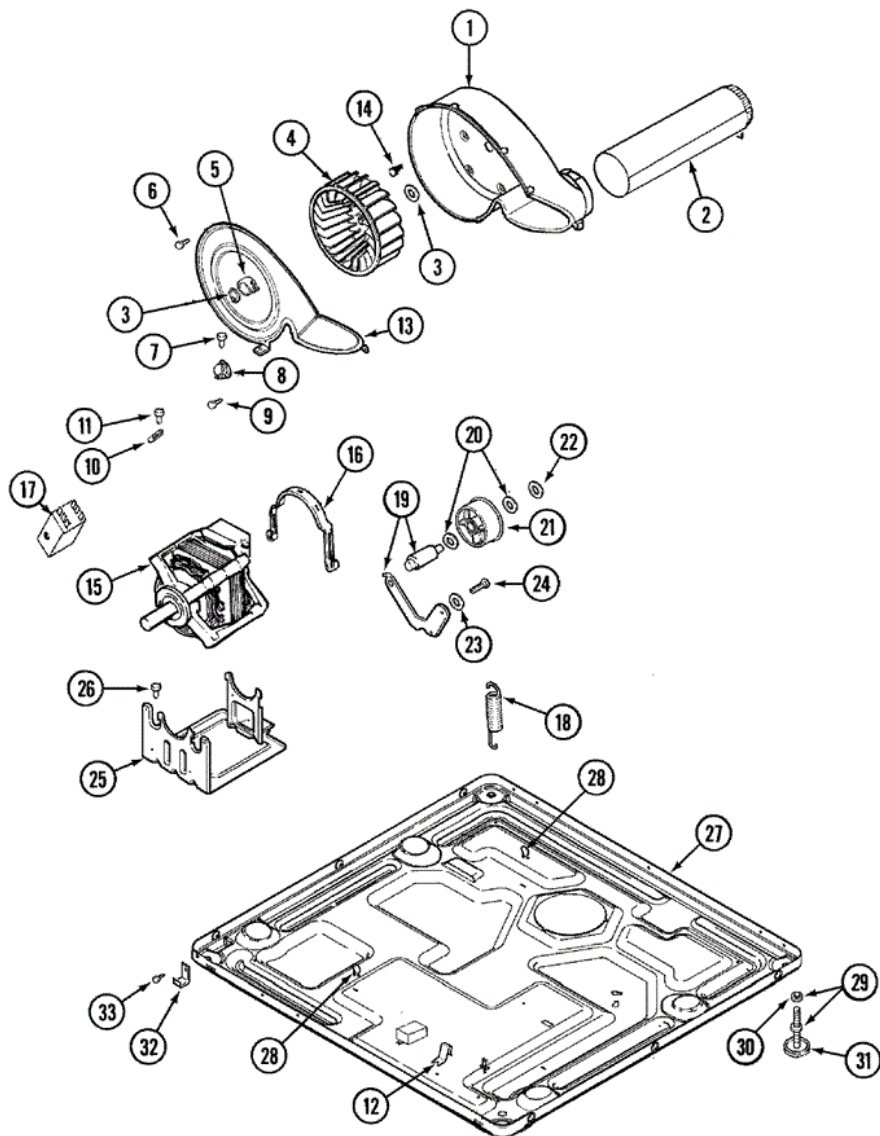

Distribuidor Autorizado

SurteRápido.com

Venta de Refacciones
Electrodomesticas

MDG7400AWW BASE