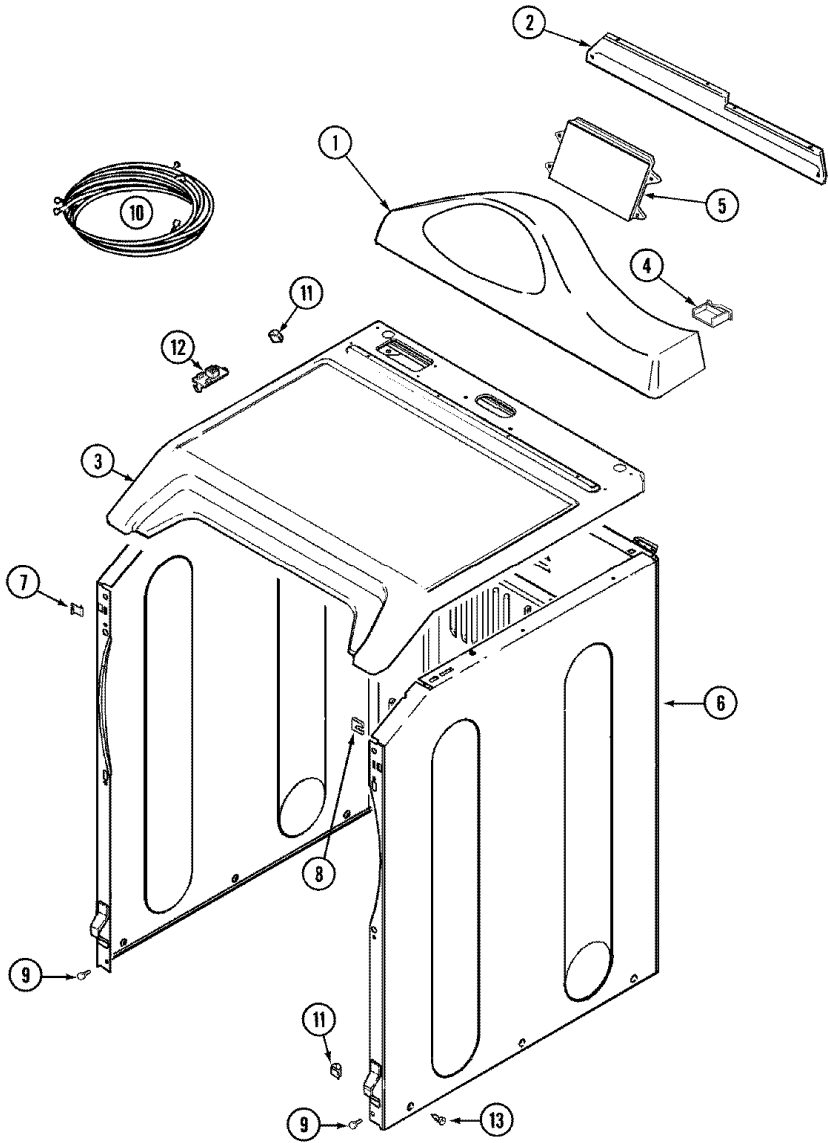

MDG750AWQ GABINETE

MDG7500AWQ GABINETE

1	22001995	SCREW (S/P)
1	22003367	HINGE, PLASTIC
1	22003643	CABINET ASSY. (WHT AS PK) DESCONTINUADO
1	22003583	CABINET, ASSY. (BSQ-AS PK) (S/P)
1	22003644	CABINET ASSY. (BSQ AS PK) (S/P)
1	22002659	CABINET ASSY. (BSQ) (S/P)
2	33002283	GUARD, EXHAUST DUCT (S/P)
3	33001795	COVER, TERMINAL BLOCK (S/P)
4	22001995	SCREW (S/P)
5	2-11881	GROMMET, CORD
6	22003062	CORD, POWER (AS WRAPPED) (S/P)
7	22001995	SCREW (S/P)
8	33001702	FLAP, PIPE (S/P)
9	Y310376	CLIP, WIRE HARNESS (S/P)

MDG750AWQ TABLERO

MDG7500AWQ TABLERO

1	22003807	MEDALLION, CONSOLE (BSQ) (S/P)
1	22003806	MEDALLION, CONSOLE (WHT) (S/P)
1	22004443	LCD CONSOLE ASSY-BSQ - AS PACK (S/P)
1	22003241	CONSOLE, LCD W/MEMBRANE (BSQ) (S/P)
2	22003581	BACK, CONSOLE PANEL (S/P)
2	Y22002339	SCREW (S/P)
3	33002628	COVER, TOP (BSQ-AS PK) (S/P)
3	33002367	COVER, TOP (BSQ) (S/P)
4	22003323	COVER, CONSOLE PLUG (BSQ) (S/P)
5	22002061	SCREW (S/P)
5	33002886	CONTROL BOARD - LCD AS PACK (S/P)
6	22003644	CABINET ASSY. (BSQ AS PK) (S/P)
6	22003583	CABINET, ASSY. (BSQ-AS PK) (S/P)
6	22003640	CABINET ASSY. (BSQ) (S/P)
7	22002049	CLIP (S/P)
8	213280	FRONT PANEL BRACKET/FASTENER (S/P)
9	22001995	SCREW (S/P)
10	33002955	HARNESS, WIRE LCD (S/P)
10	33002613	HARNESS, WIRE (S/P)
11	22003298	RETAINER, WIRE (S/P)
12	33002891	PIN, LOCATOR (S/P)
13	213007	SCREW, CABINET (S/P)