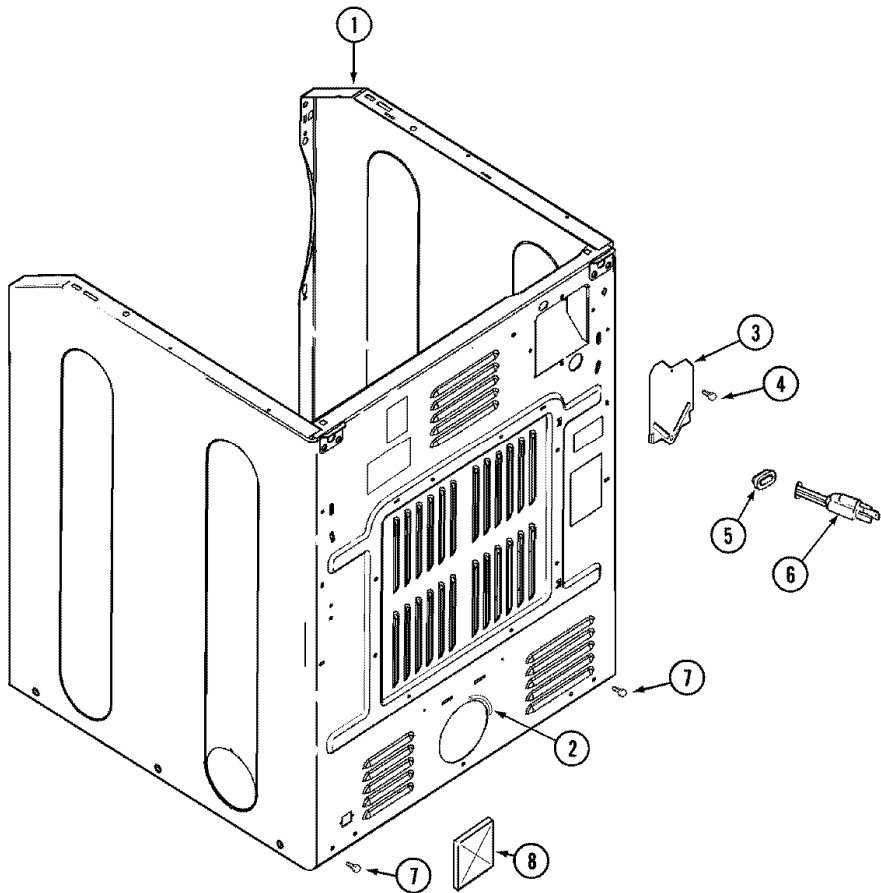

MDG750AWQ GABINETE