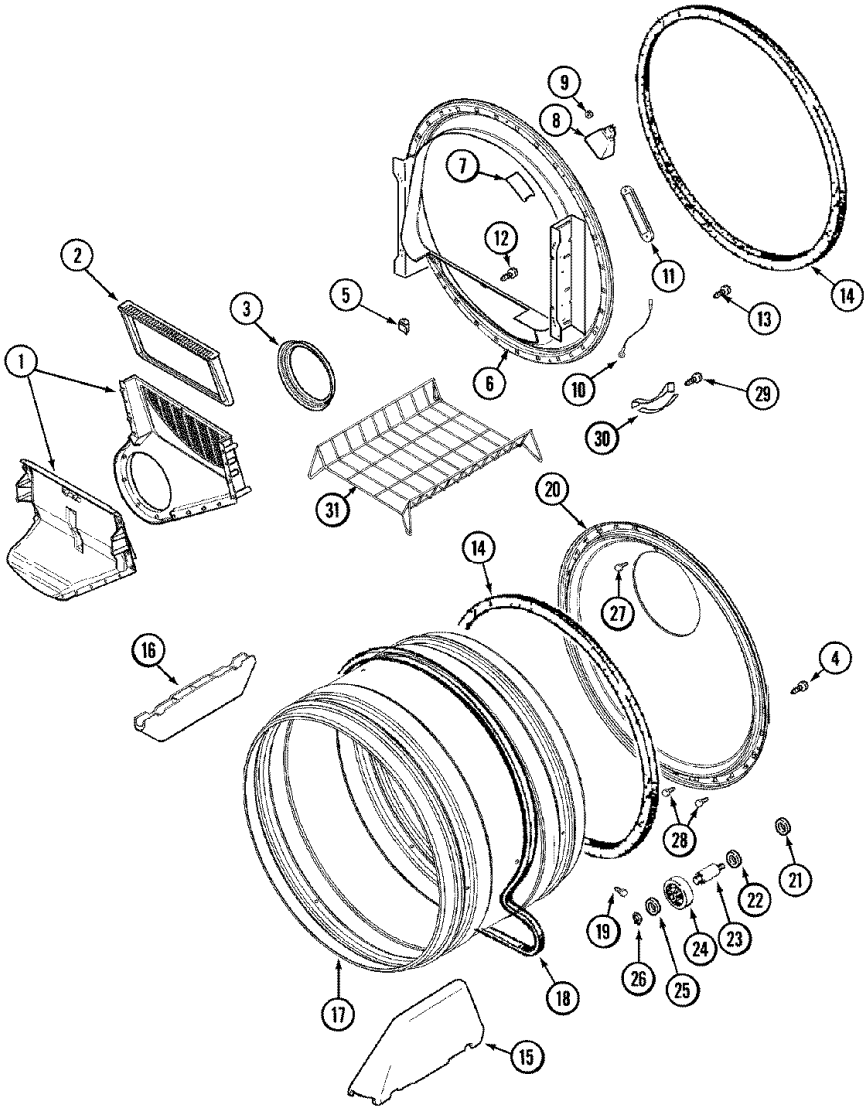

27	33002622	BASE, (LWR) (S/P)
28	410490	SPRING, WIRE HARNESS (S/P)
29	305086	ADJUSTABLE LEG & NUT
30	Y052740	NUT (S/P)
31	Y314137	FOOT, RUBBER (S/P)
32	22002239	CLIP, LOWER FRONT PANEL (S/P)
33	Y310632	SCREW (S/P)

Distribuidor Autorizado

SurteRápido.com

Venta de Refacciones
Electrodomesticas

MDG750AWQ TAMBOR