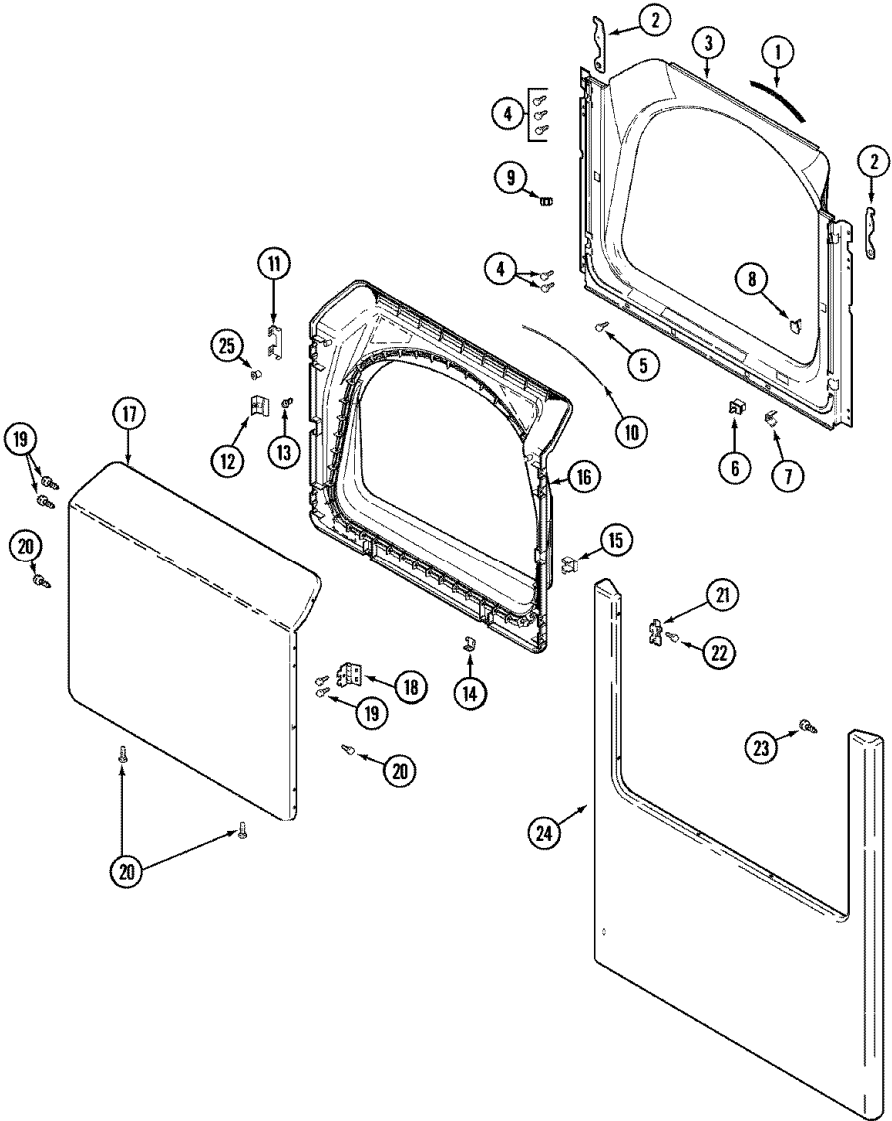

MDG750AWQ TABLERO

MDG7500AWQ TABLERO

1	22003807	MEDALLION, CONSOLE (BSQ) (S/P)
1	22003806	MEDALLION, CONSOLE (WHT) (S/P)
1	22004443	LCD CONSOLE ASSY-BSQ - AS PACK (S/P)
1	22003241	CONSOLE, LCD W/MEMBRANE (BSQ) (S/P)
2	22003581	BACK, CONSOLE PANEL (S/P)
2	Y22002339	SCREW (S/P)
3	33002628	COVER, TOP (BSQ-AS PK) (S/P)
3	33002367	COVER, TOP (BSQ) (S/P)
4	22003323	COVER, CONSOLE PLUG (BSQ) (S/P)
5	22002061	SCREW (S/P)
5	33002886	CONTROL BOARD - LCD AS PACK (S/P)
6	22003644	CABINET ASSY. (BSQ AS PK) (S/P)
6	22003583	CABINET, ASSY. (BSQ-AS PK) (S/P)
6	22003640	CABINET ASSY. (BSQ) (S/P)
7	22002049	CLIP (S/P)
8	213280	FRONT PANEL BRACKET/FASTENER (S/P)
9	22001995	SCREW (S/P)
10	33002955	HARNESS, WIRE LCD (S/P)
10	33002613	HARNESS, WIRE (S/P)
11	22003298	RETAINER, WIRE (S/P)
12	33002891	PIN, LOCATOR (S/P)
13	213007	SCREW, CABINET (S/P)

Distribuidor Autorizado

SurteRápido.com

Venta de Refacciones
Electrodomesticas

MDG7500AWQ PUERTA

MDG7500AWQ PUERTA

1	33001767	SEAL, SHROUD (S/P)
2	33002597	SECURITY HOOK (S/P)
3	33002379	SHROUD (BSQ) (S/P)
4	22001995	SCREW (S/P)
5	33001768	SCREW, SHROUD (S/P)
6	33001508	SWITCH, DOOR
7	33001760	BRACKET, HINGE (S/P)
8	279570	PLUG, DOOR CATCH
9	279570	CATCH, DOOR (FEMALE)
10	33002094	SEAL, DOOR (S/P)
11	22002038	CLIP, DOOR (DOUBLE) (S/P)
12	33001793	BRACKET, STRIKE (S/P)
13	33001761	STRIKE, DOOR (MALE) (S/P)
14	22002039	CLIP, DOOR (SINGLE) (S/P)
15	33001763	PLUG, INNER DOOR (S/P)
16	22002039	CLIP, DOOR (SINGLE) (S/P)
16	33002546	DOOR, INNER W/SEAL (BSQ) (S/P)
16	33002351	SCREW (No.8-18 OUTER DOOR (BSQ) (S/P)
17	22003243	DOOR, OUTER W/MEDALLION (BSQ) (S/P)
17	22001817	SHEET, SOUND DAMPER (FT. PNL) (S/P)
17	33001867	PAD, FRONT (S/P)
18	33001759	HINGE, DOOR (S/P)
19	22002062	SCREW (S/P)
20	33002351	SCREW (No.8-18 OUTER DOOR (BSQ) (S/P)
21	33002349	COVER, HINGE HOLE (BSQ) (S/P)
22	33001787	SCREW, HINGE (S/P)
23	22002012	SCREW, HINGE (S/P)
24	22002663	PANEL, FRONT (BSQ) (S/P)
25	33001771	BUSHING, INNER DOOR (S/P)