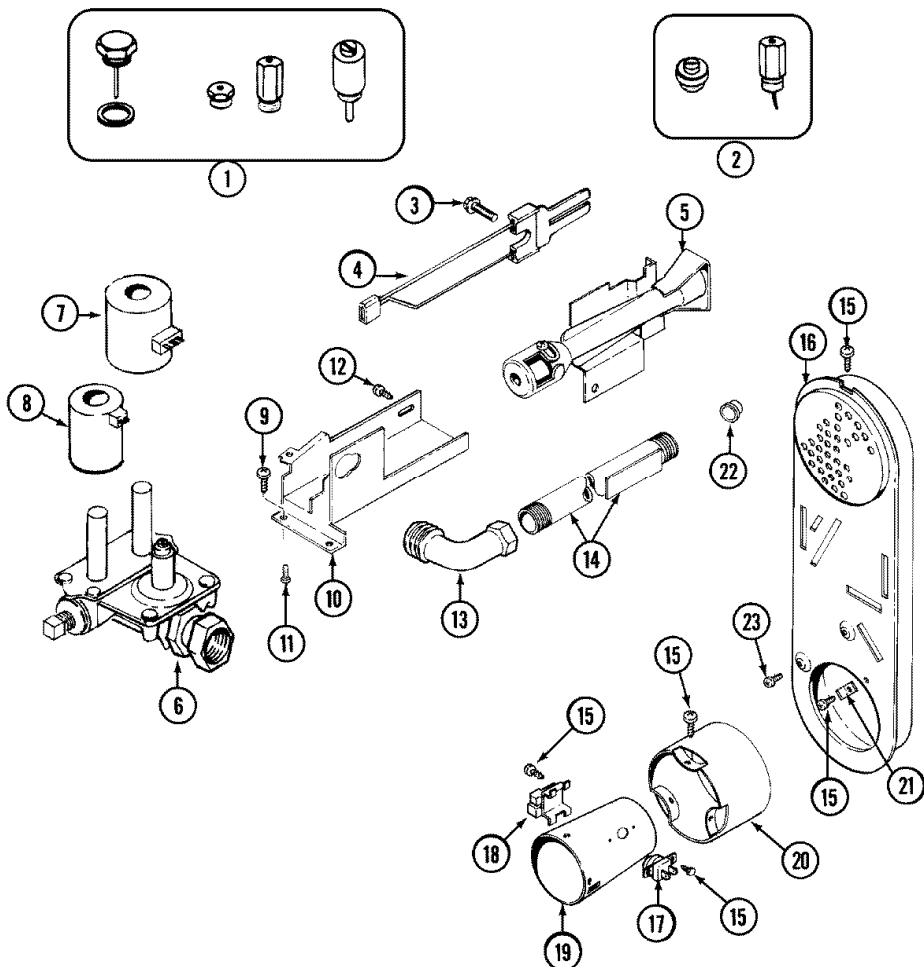

Distribuidor Autorizado

SurteRápido.com

Venta de Refacciones
Electrodomesticas

MDG750AWQ QUEMADOR