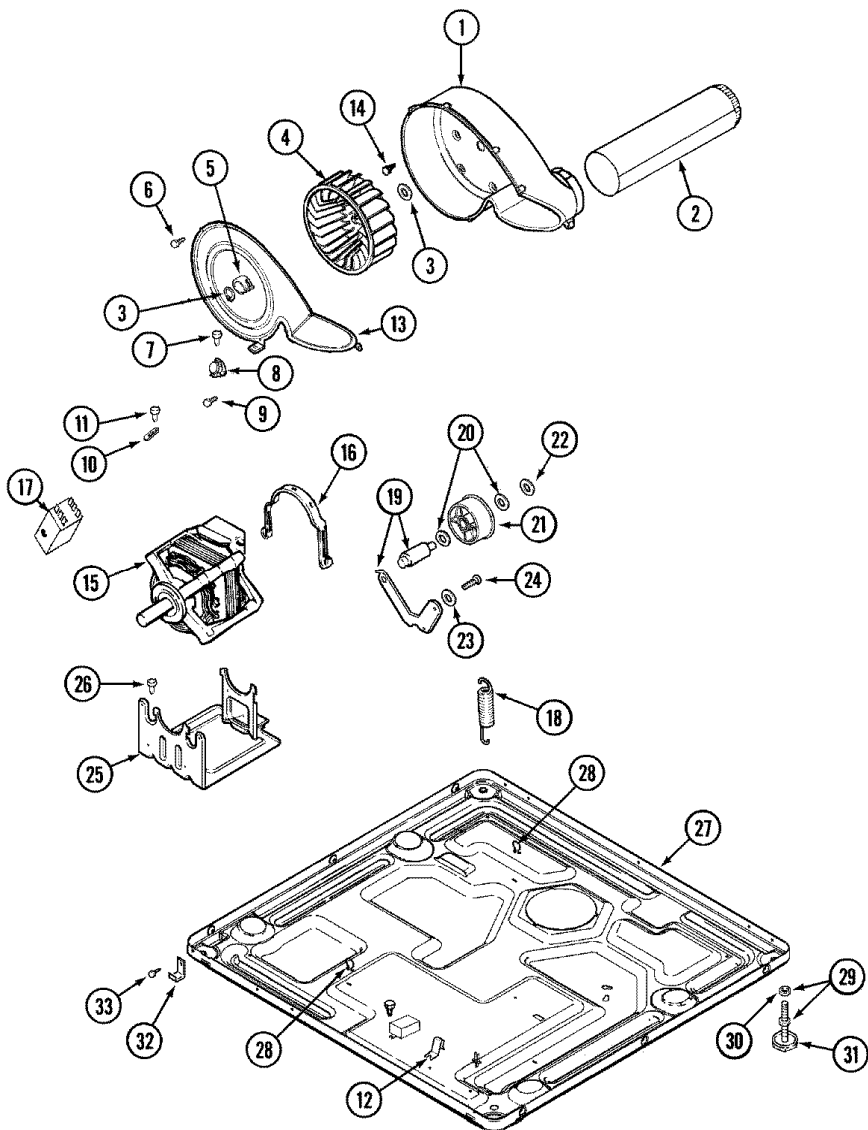

Distribuidor Autorizado

SurteRápido.com

Venta de Refacciones
Electrodomesticas

MDG750AWQ BASE