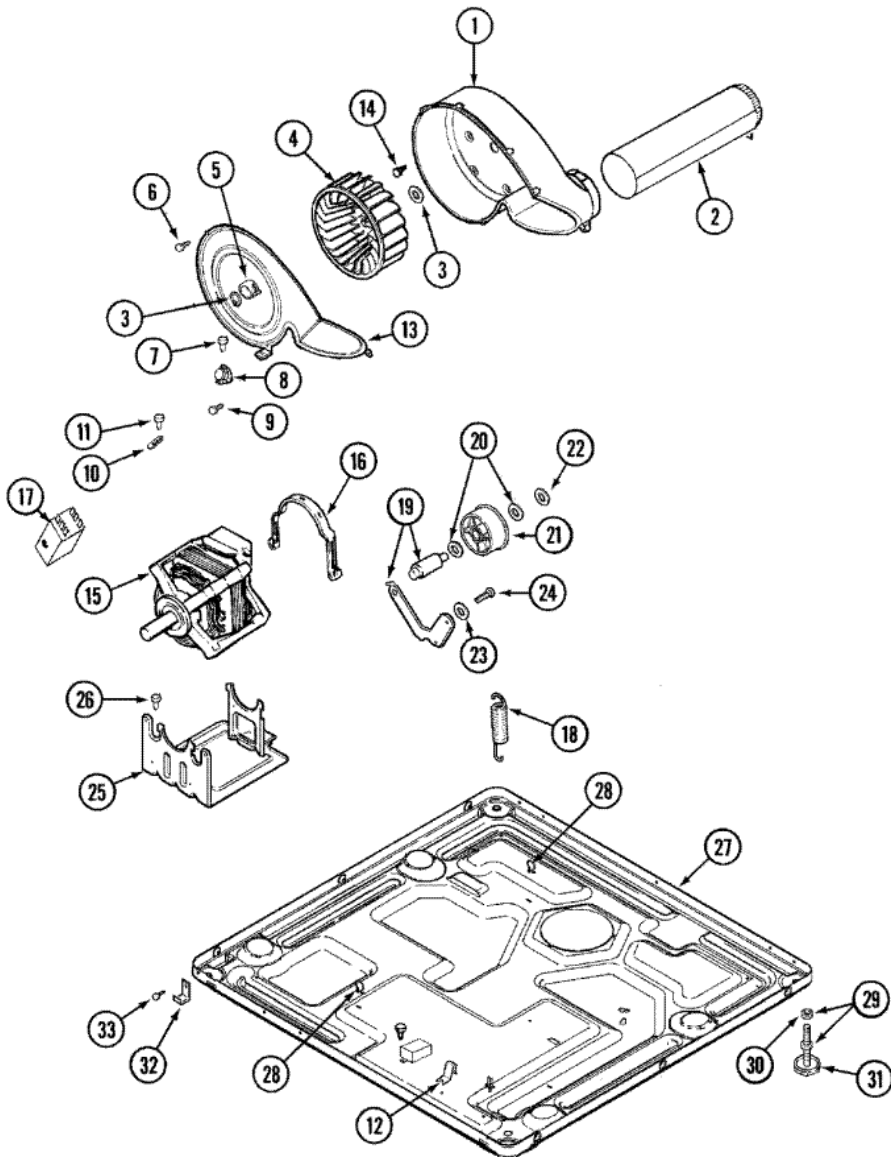

Distribuidor Autorizado

SurteRápido.com

Venta de Refacciones
Electrodomesticas

MDG750AWW BASE