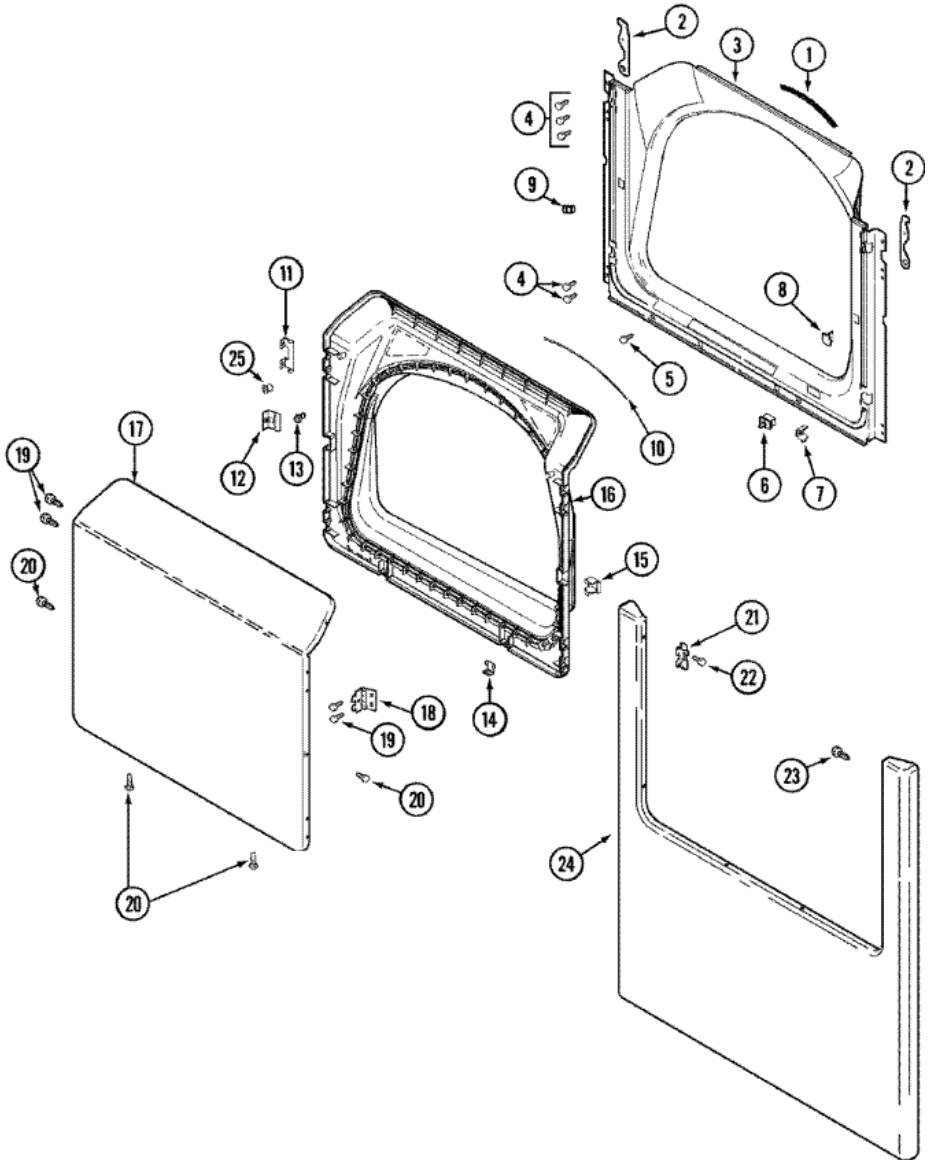

Distribuidor Autorizado

SurteRápido.com

Venta de Refacciones
Electrodomesticas

MDG750AWW PUERTA