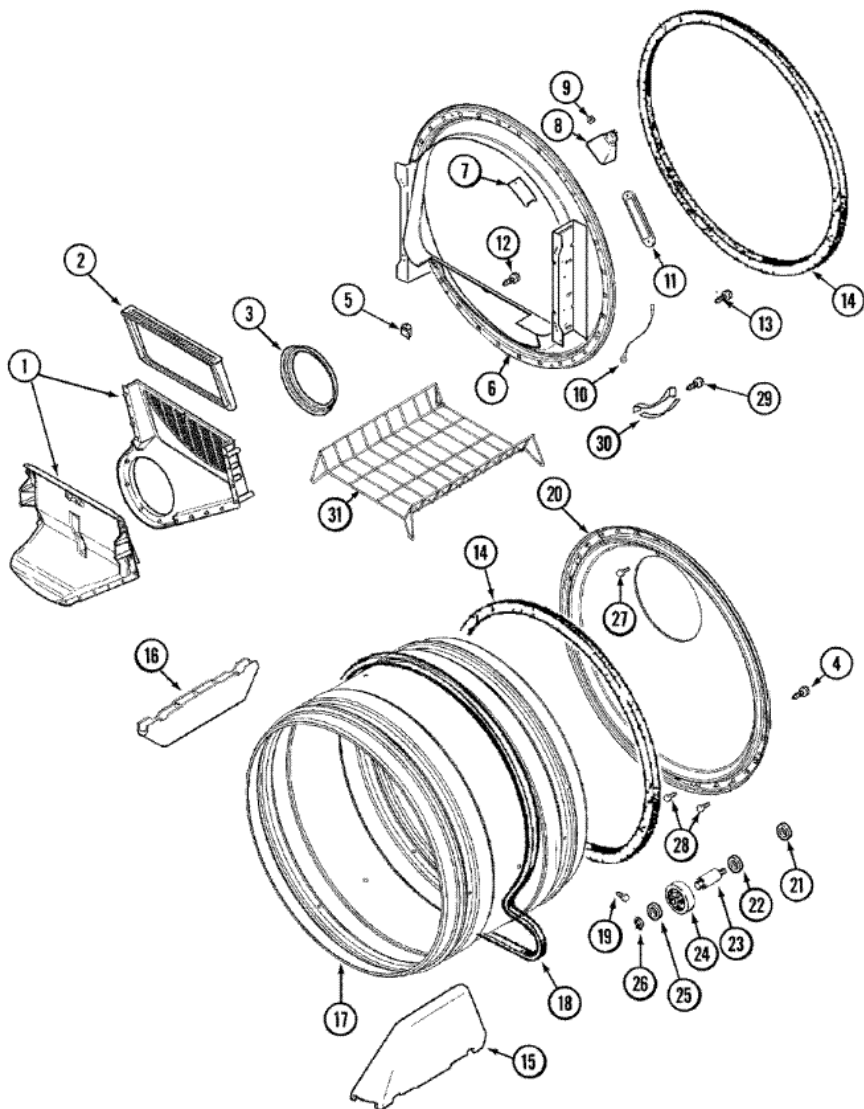

27	33002465	BASE, (LWR) DESCONTINUADO
28	410490	SPRING, WIRE HARNESS (S/P)
29	305086	ADJUSTABLE LEG & NUT
30	Y052740	NUT (S/P)
31	314137	FOOT, RUBBER
32	22002239	CLIP, LOWER FRONT PANEL (S/P)
33	Y310632	SCREW (S/P)

Distribuidor Autorizado

SurteRápido.com

Venta de Refacciones
Electrodomesticas

MDG750AWW TAMBOR