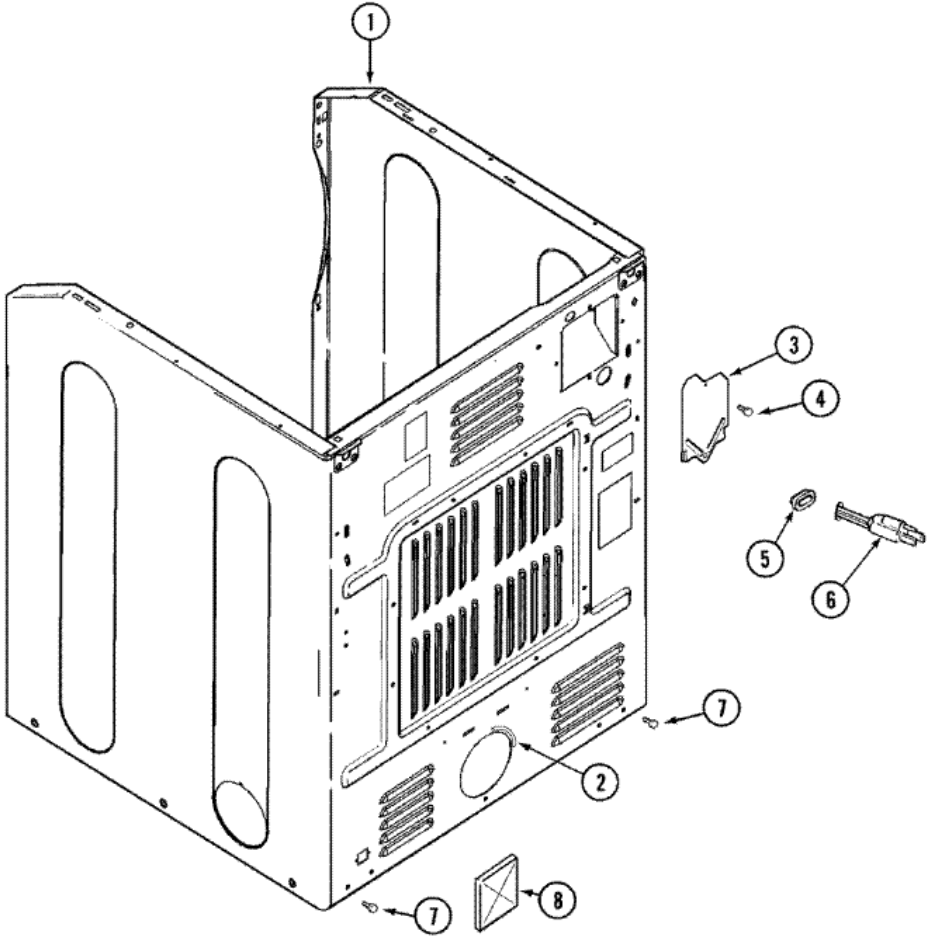

**MDG750AWW GABINETE**

**MDG7500AWW GABINETE**

1	22001995	SCREW (S/P)
1	22004095	HINGE, PLASTIC (S/P)
1	22003643	CABINET ASSY. (WHT AS PK) <b>DESCONTINUADO</b>
1	22003639	CABINET ASSY. (WHT) <b>DESCONTINUADO</b>
1	22003582	CABINET, ASSY. (WHT-AS PK) (S/P)
2	33002283	GUARD, EXHAUST DUCT (S/P)
3	33001795	COVER, TERMINAL BLOCK (S/P)
4	22001995	SCREW (S/P)
5	2-11881	GROMMET, CORD
6	22003062	CORD, POWER (AS WRAPPED) (S/P)
7	22001995	SCREW (S/P)
8	33001702	FLAP, PIPE (S/P)
9	Y310376	CLIP, WIRE HARNESS (S/P)