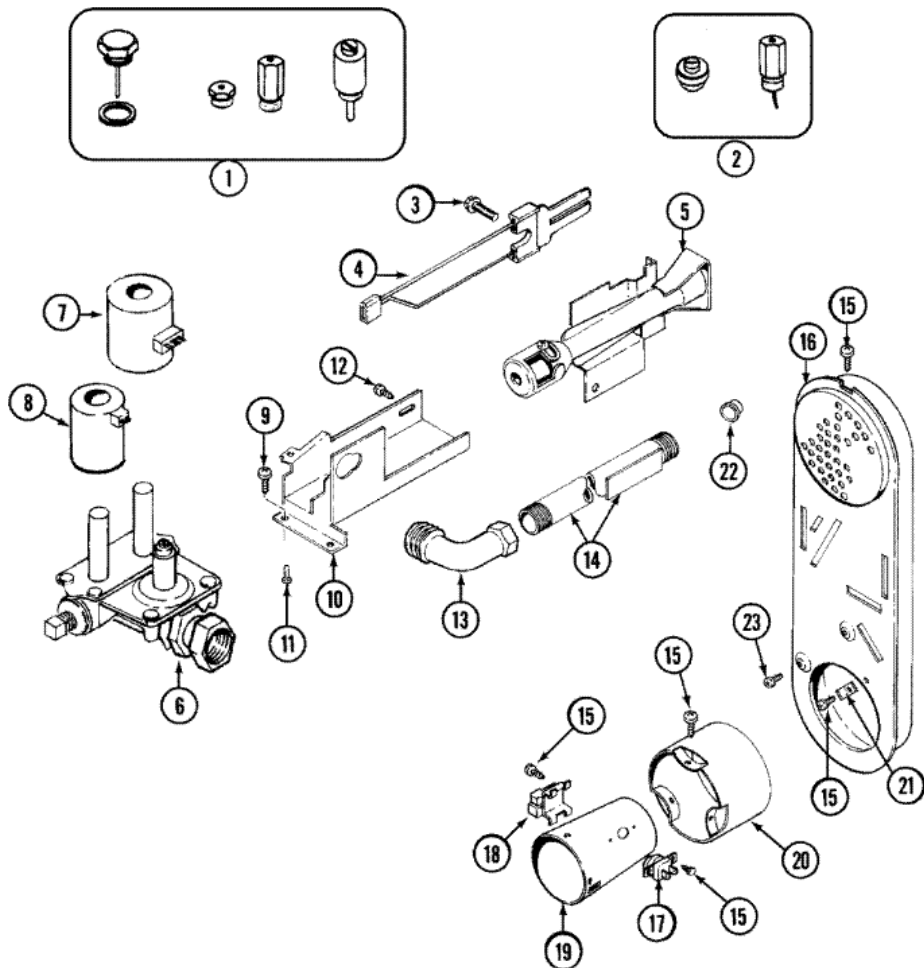

Distribuidor Autorizado

SurteRápido.com

Venta de Refacciones
Electrodomesticas

MDG750AWW QUEMADOR