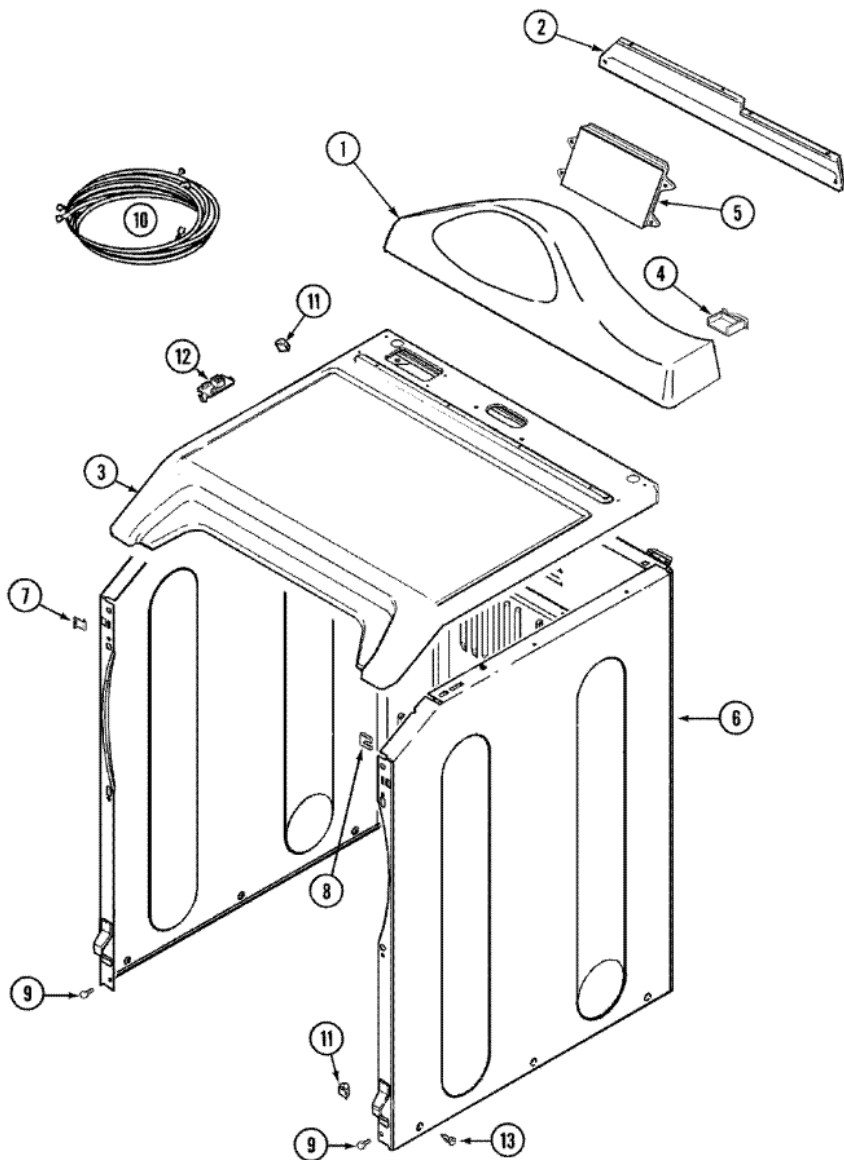

Distribuidor Autorizado

SurteRápido.com

Venta de Refacciones
Electrodomesticas

MDG750AWW TABLERO