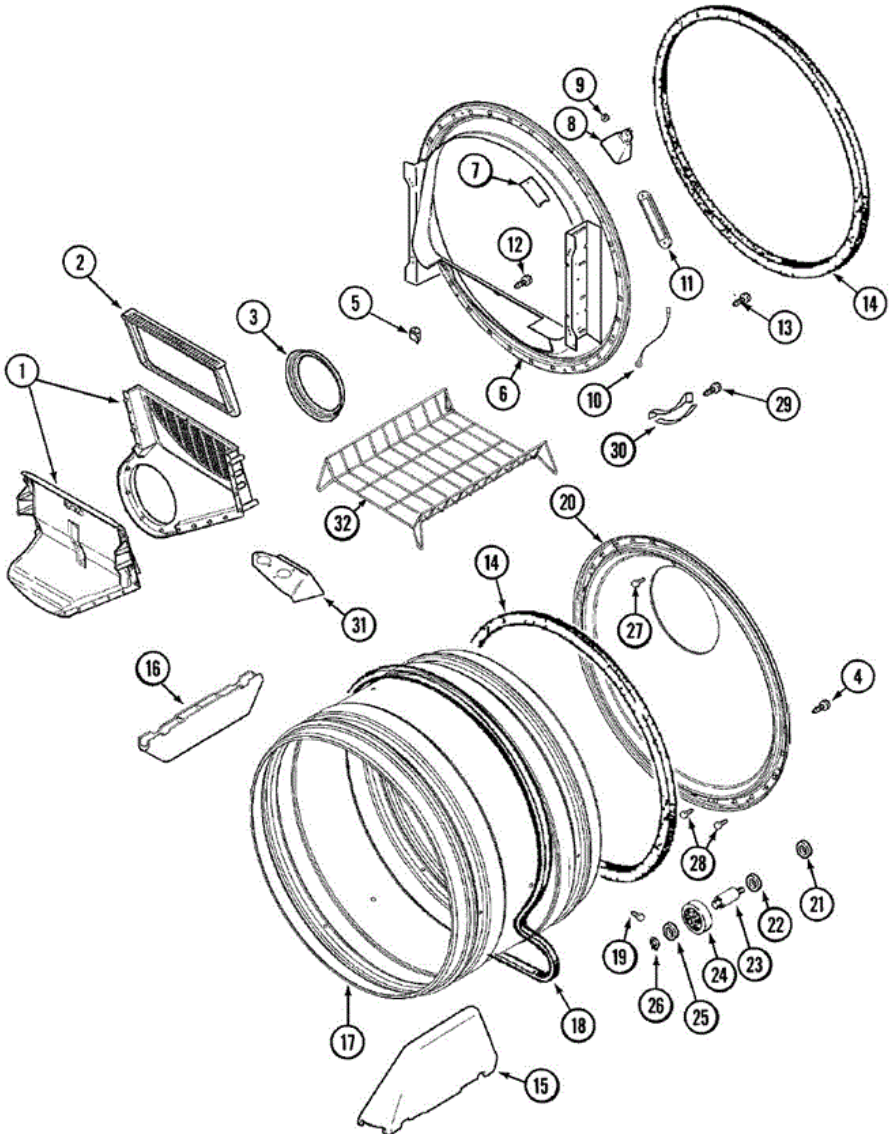

29	Y305086	10	ADJUSTABLE LEG & NUT
30	Y052740	10	NUT
31	Y314137	10	FOOT, RUBBER
32	22002239	10	CLIP, LOWER FRONT PANEL
33	Y310632	10	SCREW

**MDG7600AWW TUMBLER**

**MDG7600AWW TUMBLER**

1	33001799	10	OUTLET DUCT ASSEMBLY
2	33001808	10	FILTER, LINT
3	33001758	10	SEAL, BLOWER
4	33002190	10	SCREW (NO.10-3/8``)
5	Y310376	10	CLIP, WIRE HARNESS
6	33001868	10	FRONT, TUMBLER FRONT W/SENSOR
7	33001869	10	LENS, DRUM LIGHT
7	33001871	10	SCREW
8	22002263	10	LAMP (10 WATT)
8	33001870	10	HOLDER, LAMP (W/HOUSING)
9	214872	10	PALNUT, END CAP
10	211294	10	SCREW
10	Y303711	10	SENSOR GROUND WIRE
11	22001078	10	SCREW
11	33001809	10	SENSOR BAR ASSY.
12	312311	10	SCREW----NA
13	33001855	10	SCREW (HEX HEAD)
14	33001807	10	SEAL, TUMBLER
15	33001756	10	BAFFLE (TALL)
16	33001755	10	BAFFLE (SHORT)
17	33001889	10	TUMBLER
18	33001777	10	BELT, TUMBLER
19	33001788	10	SCREW, BAFFLE
20	33001801	10	BACK, TUMBLER (W/SEAL)
21	33001443	10	NUT, HEX (ROLLER SHAFT)
22	Y313347	10	WASHER, SPRING (ROLLER SHAFT)
23	Y312948	10	SHAFT, TUMBLER ROLLER
24	Y303373	10	BEARING & ROLLER ASSEMBLY
25	312535	10	WASHER, ROLLER SHAFT
26	410233	10	RING, RETAINING
27	210932	10	SCREW, NO.8 X 9/16 CTSK
28	22001996	10	SCREW
29	210720	10	RIVET