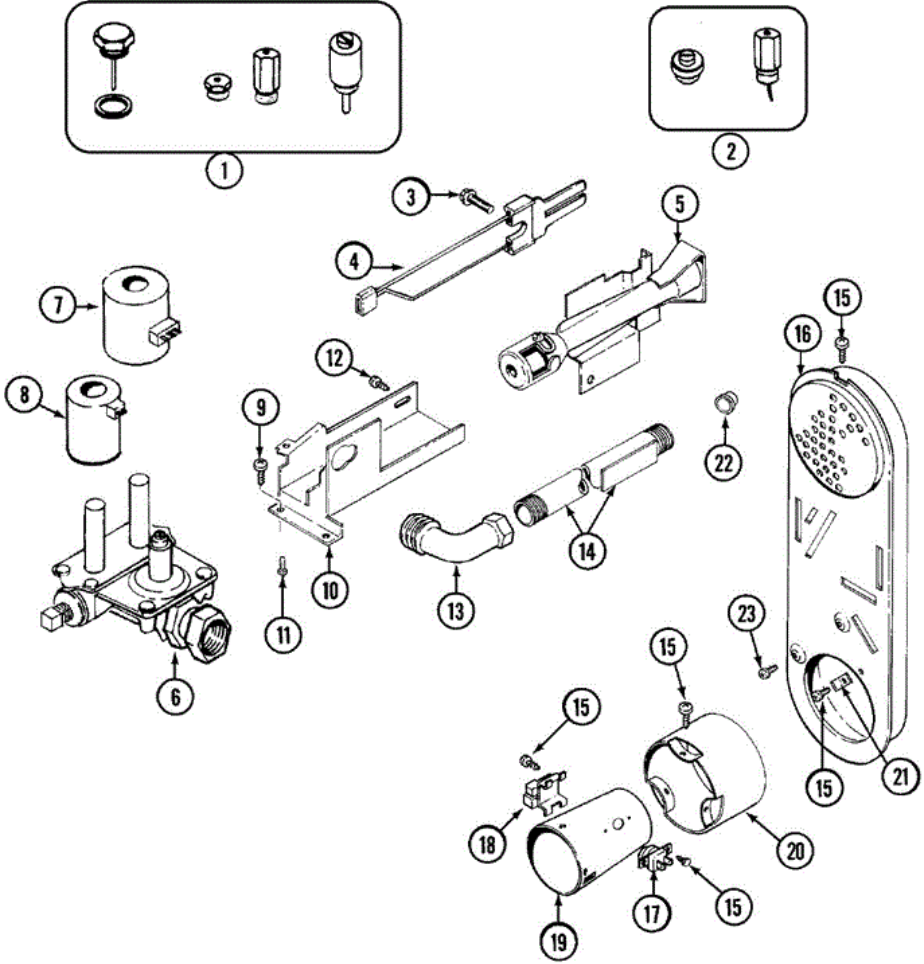

MDG7600AWW GAS VALVE