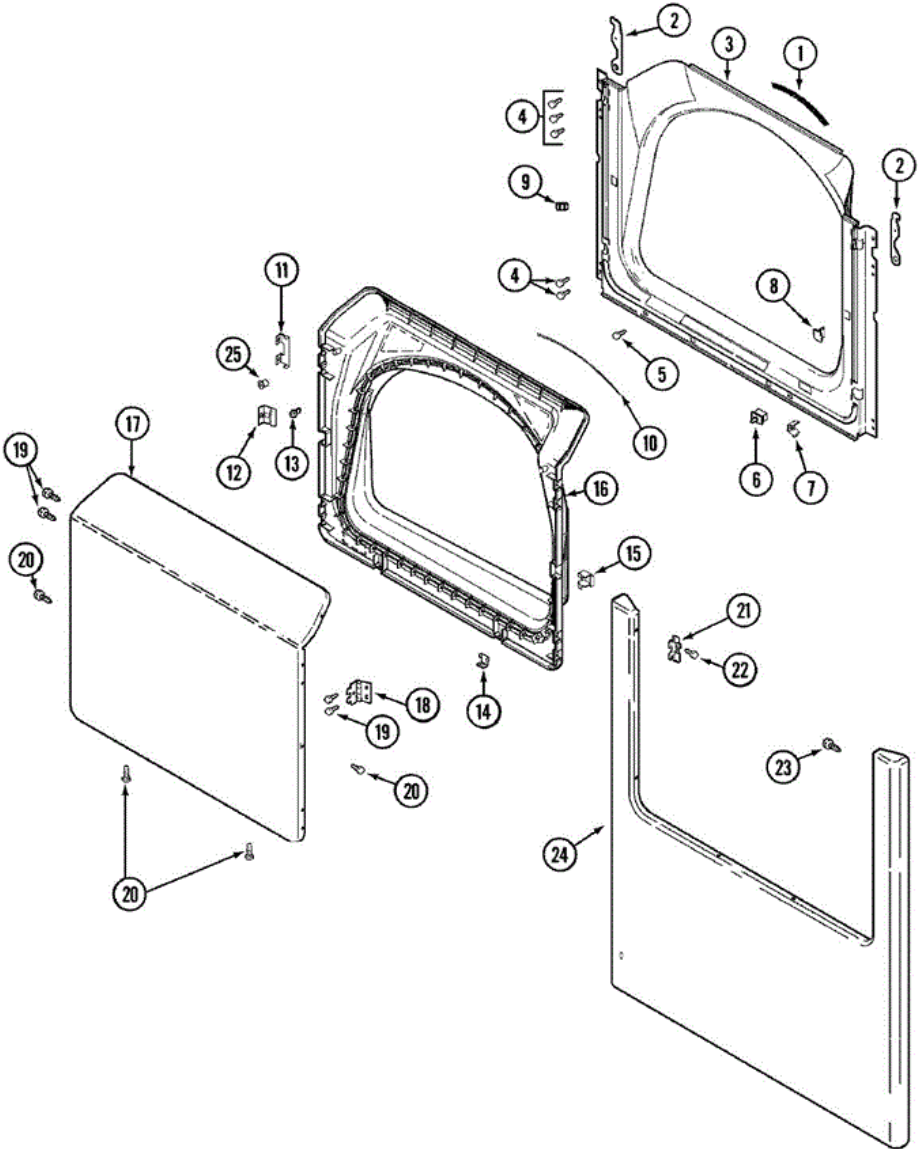

MDG7600AWW DOOR