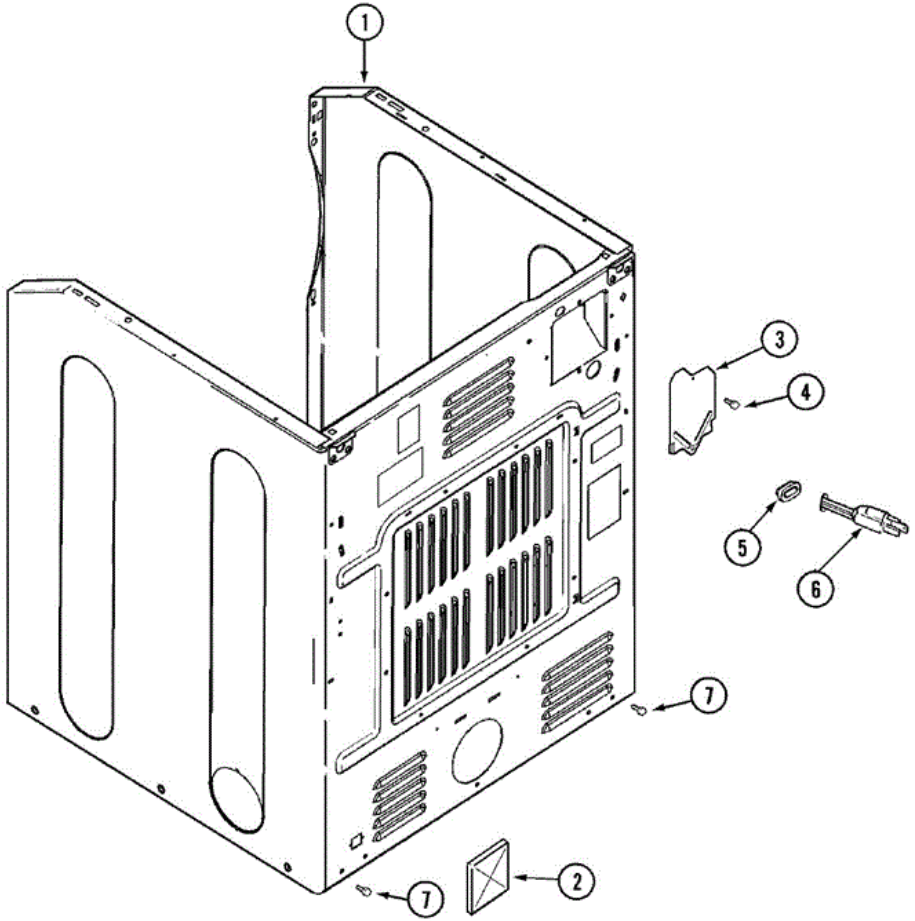

MDG7600AWW CABINET-REAR