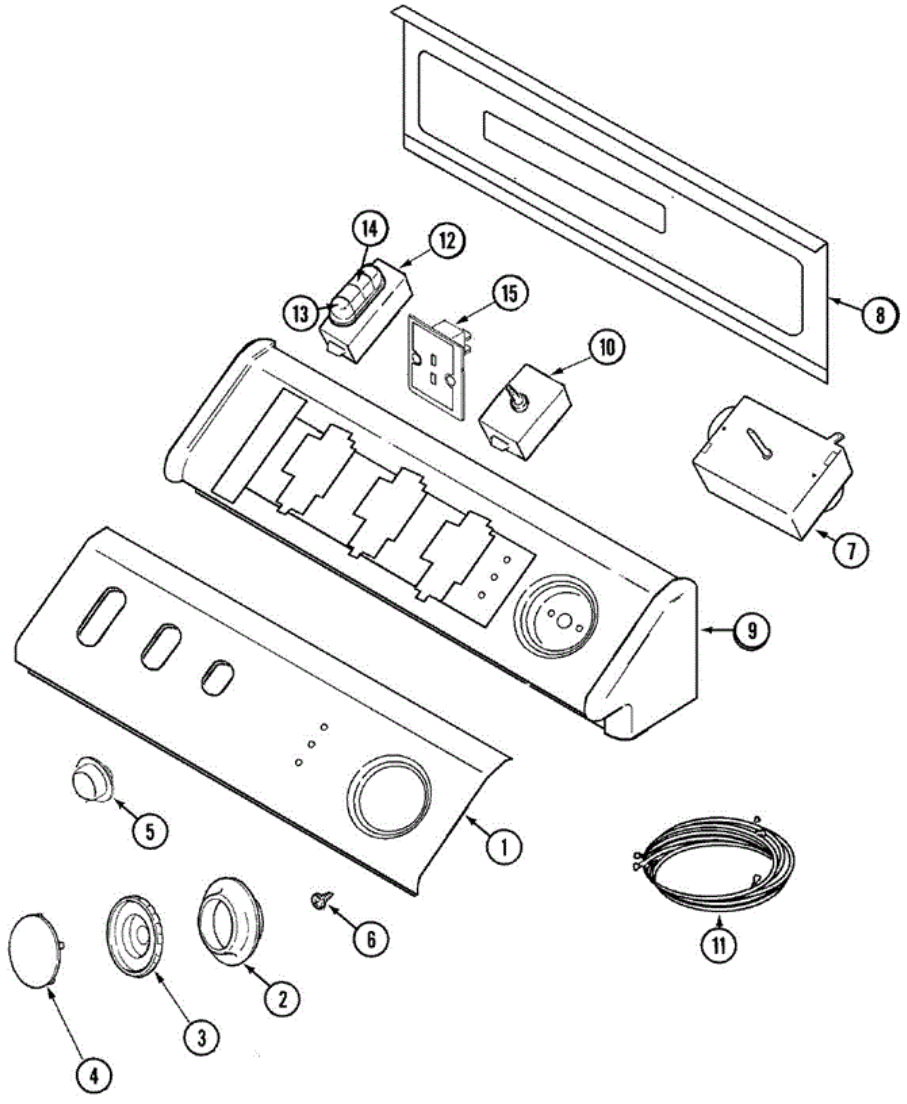

**MDG7600AWW CONTROL PANEL**

**MDG7600AWW CONTROL PANEL**

1	33002592	10	PANEL, CONTROL (WHT)
1	Y22002339	10	SCREW
2	33001621	10	SKIRT, TIMER DIAL (WHT)
3	22001659	10	TIMER KNOB - GREY
4	22001664	10	TIMER KNOB INSERT/CAP (WHT)
5	33001619	10	BUTTON, PUSH TO START (WHT)
6	33001690	10	SCREW, TIMER
7	33001932	10	TIMER (W/CHIME)
8	216423	10	SCREW
8	22002529	10	CONSOLE BACK PANEL
9	33002286	10	CONSOLE (WHT)
10	33001861	10	SWITCH, PUSH TO START (WHT)
11	33001936	10	WIRE HARNESS, MAIN
12	33001653	10	SWITCH,TEMP 4 POS (GAS) (WHT)
13	22001788	10	BUTTON, SWITCH (WHT-END)
14	22001789	10	BUTTON, SWITCH (WHT-MDL)
15	33002389	10	DRYNESS DISPLAY CONTROL (WHT)
16	33002583	10	MANUAL, USE & CARE (TRI)