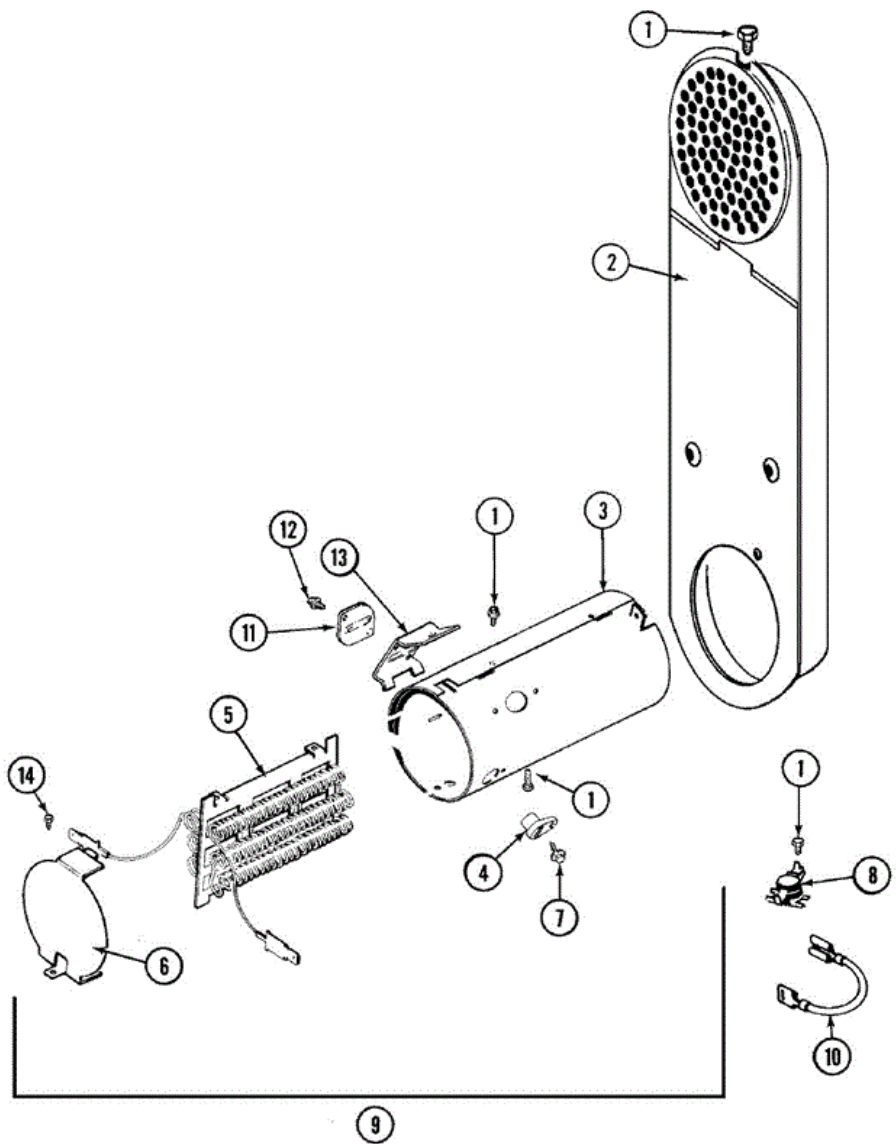

MDG7600AWW HEATER