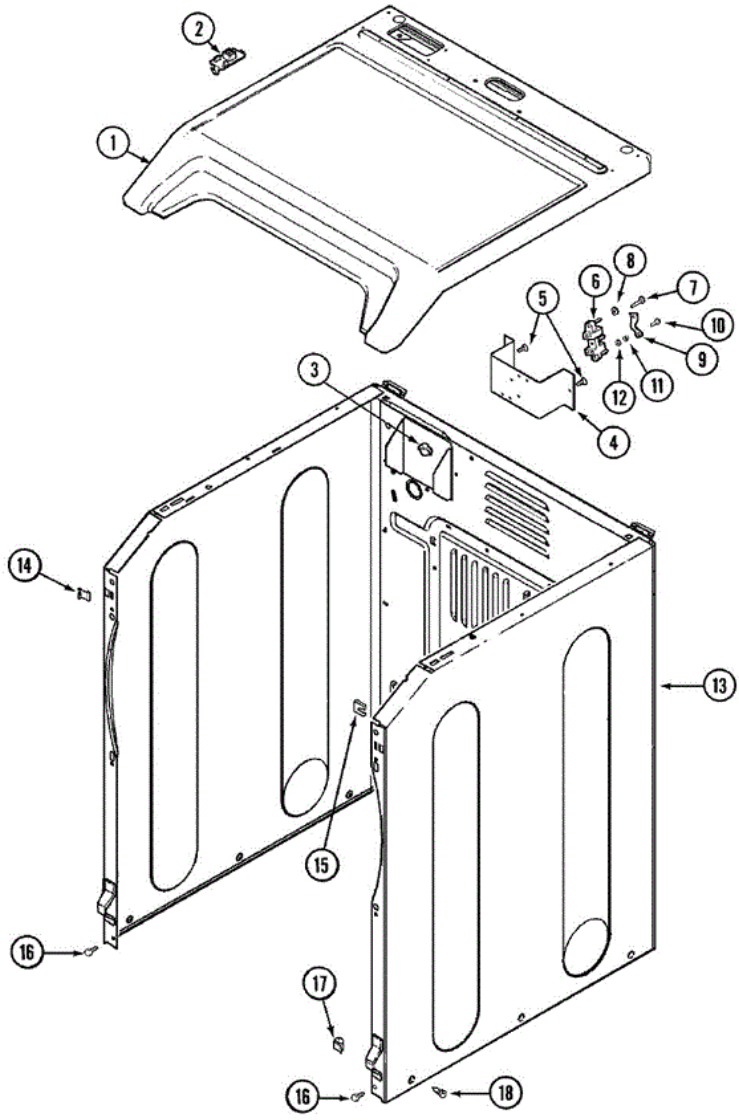

**MDG760AWW CABINET**

**MDG7600AWW CABINET**

1	33001865	10	COVER, TOP (WHT)
1	33002627	36	COVER, TOP (WHT-AS PK)
2	33001872	10	PIN, LOCATOR
3	Y310376	10	CLIP, WIRE HARNESS
13	22002548	10	CABINET ASSY. (WHT)
13	22001995	36	SCREW
13	22003367	36	HINGE, PLASTIC
13	22003582	36	CABINET, ASSY. (WHT-AS PK)
13	22003639	38	CABINET ASSY. (WHT AS PK)
14	22002049	10	CLIP
15	213280	10	FRONT PANEL BRACKET/FASTENER
16	22001995	10	SCREW
17	Y310376	10	CLIP, WIRE HARNESS
18	213007	10	SCREW, CABINET
18	22003409	36	SCREW----NA

**MDG7600AWW CABINET-REAR**

**MDG7600AWW CABINET-REAR**

1	22002548	10	CABINET ASSY. (WHT)
1	22003582	36	CABINET, ASSY. (WHT-AS PK)
1	22003639	38	CABINET ASSY. (WHT AS PK)
1	22003640	38	CABINET ASSY. (BISQUE AS PK)
2	33002283	10	GUARD, EXHAUST DUCT
2	W10124350	10	NOT REQUIRED PART OR SEE NOTE
3	33001795	10	COVER, TERMINAL BLOCK
4	22001995	10	SCREW
5	211881	10	GROMMET, CORD
6	33002494	10	CORD, POWER (AS WRAP)
7	22001995	10	SCREW
8	33001702	10	FLAP, PIPE

**MDG7600AWW CONTROL PANEL**

**MDG7600AWW CONTROL PANEL**

1	33002592	10	PANEL, CONTROL (WHT)
1	Y22002339	10	SCREW
2	33001621	10	SKIRT, TIMER DIAL (WHT)
3	22001659	10	TIMER KNOB - GREY
4	22001664	10	TIMER KNOB INSERT/CAP (WHT)
5	33001619	10	BUTTON, PUSH TO START (WHT)
6	33001690	10	SCREW, TIMER
7	33001932	10	TIMER (W/CHIME)
8	216423	10	SCREW
8	22002529	10	CONSOLE BACK PANEL
9	33002286	10	CONSOLE (WHT)
10	33001861	10	SWITCH, PUSH TO START (WHT)
11	33001936	10	WIRE HARNESS, MAIN
12	33001653	10	SWITCH,TEMP 4 POS (GAS) (WHT)
13	22001788	10	BUTTON, SWITCH (WHT-END)
14	22001789	10	BUTTON, SWITCH (WHT-MDL)
15	33002389	10	DRYNESS DISPLAY CONTROL (WHT)
16	33002583	10	MANUAL, USE & CARE (TRI)