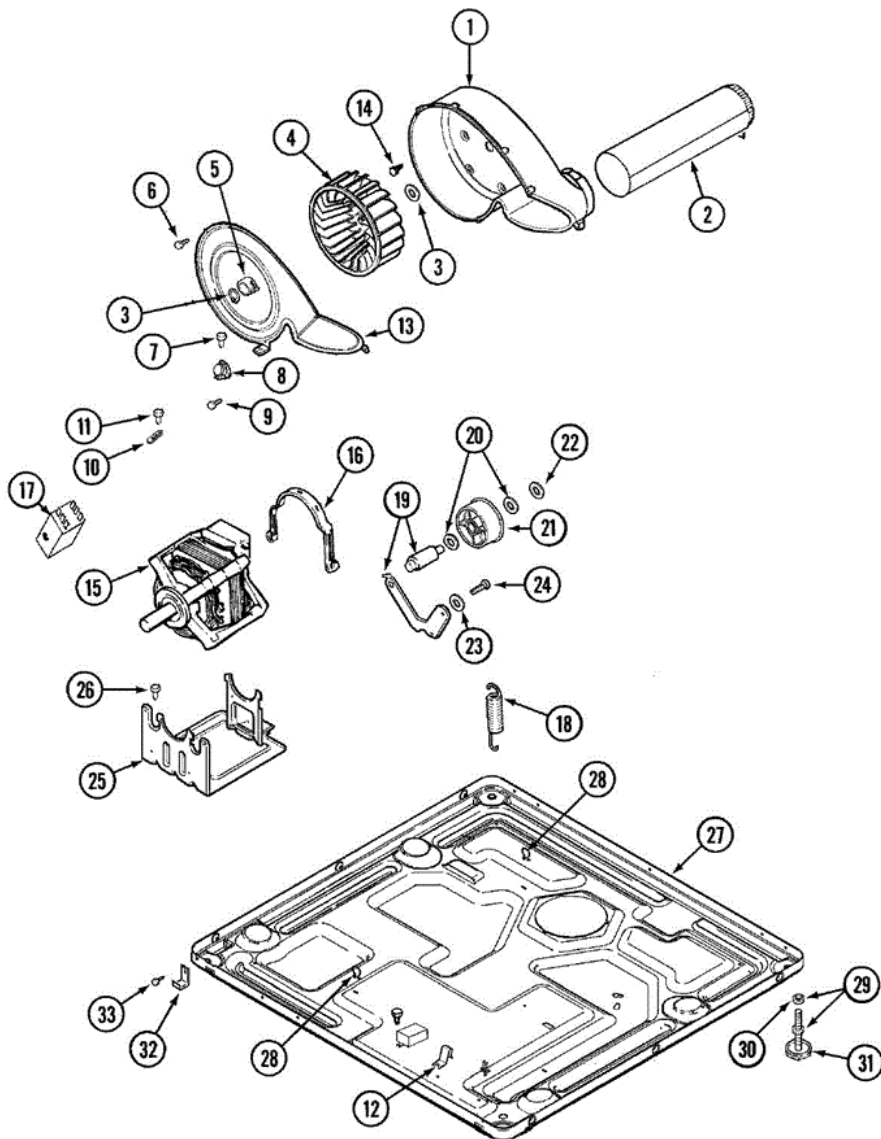

Distribuidor Autorizado

SurteRápido.com

Venta de Refacciones
Electrodomesticas

MDG760AWW MOTOR DRIVE