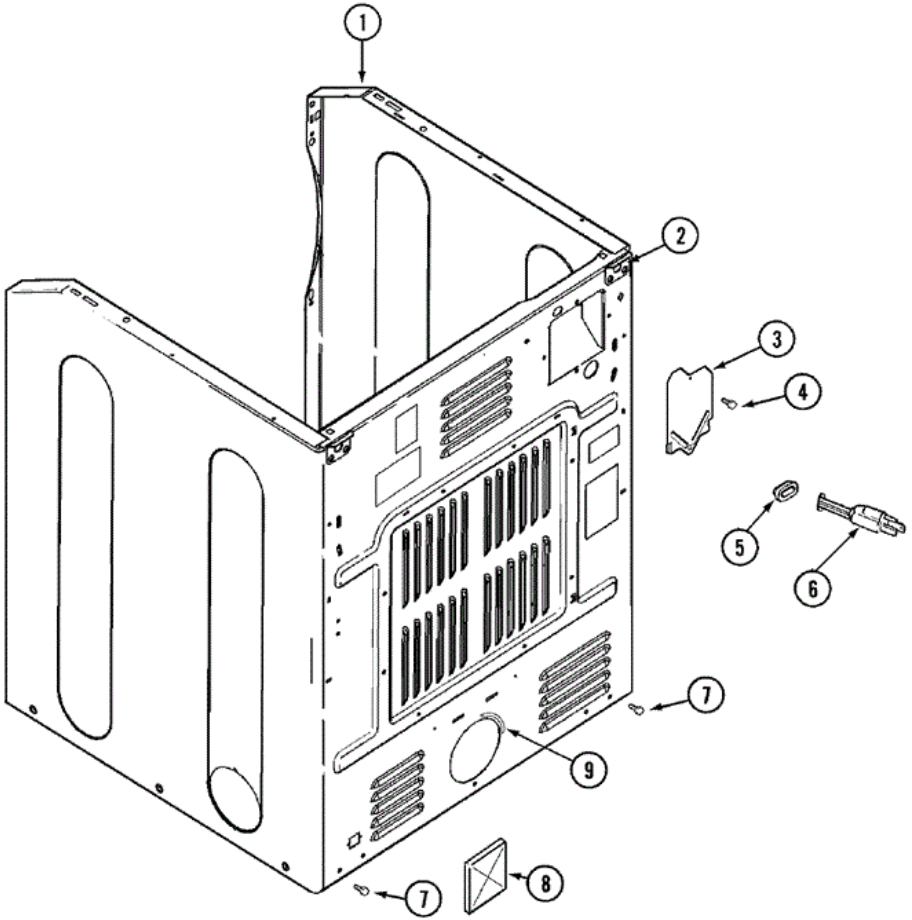

MDG8000BW GABINETE