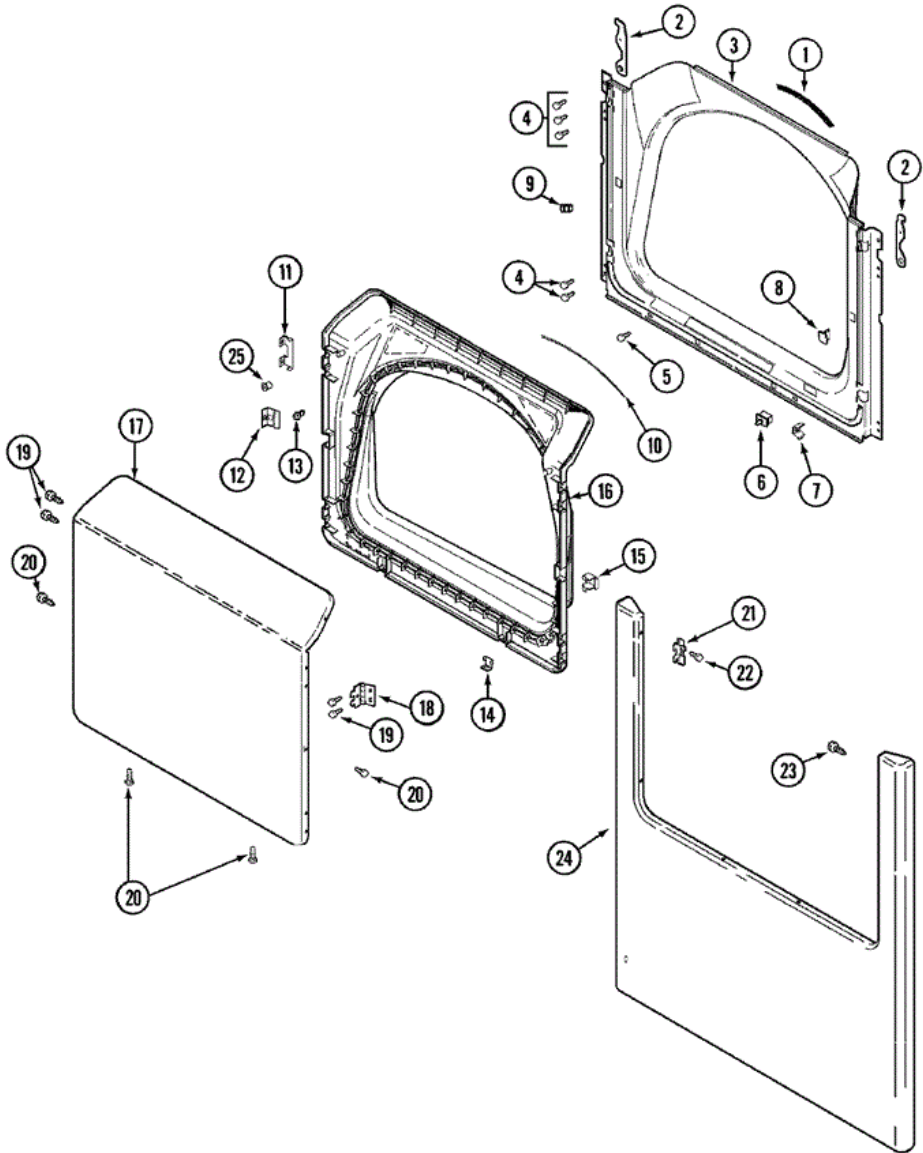

MDG8000BW TABLERO

MDG8000BWW TABLERO

1	33002330	10	PANEL, CONTROL
1	Y22002339	10	SCREW
2	33001621	10	SKIRT, TIMER DIAL (WHT)
3	22001659	10	TIMER KNOB - GREY
4	22001664	10	TIMER KNOB INSERT/CAP (WHT)
5	33001619	10	BUTTON, PUSH TO START (WHT)
6	33001690	10	SCREW, TIMER
7	33001730	10	TIMER
8	216423	10	SCREW
8	22002529	10	CONSOLE BACK PANEL
9	33002286	10	CONSOLE (WHT)
10	33001861	10	SWITCH, PUSH TO START (WHT)
11	33002420	10	WIRE HARNESS, MAIN (GAS)
12	33002414	10	SWITCH, OPTION 4 POS (WHT)
13	22001788	10	BUTTON, SWITCH (WHT-END)
14	22001789	10	BUTTON, SWITCH (WHT-MDL)
15	33002389	10	DRYNESS DISPLAY CONTROL (WHT)
16	33002417	10	2 POS. ROCKER SWITCH (WHT)
17	33001848	10	SIGNAL, END OF CYCLE (CHIME)
18	33001860	10	SCREW, END OF CYCLE----NA
19	33001656	10	SWITCH, TEMP (ELEC)(WHT)
20	22001403	10	LIGHT, INDICATOR (250V)
20	22001948	10	LENS, INDICATOR LIGHT
21	33002411	10	MANUAL, USE & CARE
21	33002413	10	MANUAL, USE & CARE (FRCH)

MDG8000BWW PUERTA

MDG8000BWW PUERTA

1	33001767	10	SEAL, SHROUD
2	33002386	10	SECURITY HOOK
3	33001778	10	SHROUD (WHT)
4	22001995	10	SCREW
5	33001768	10	SCREW, SHROUD
6	33001508	10	SWITCH, DOOR
7	33001760	10	BRACKET, HINGE
8	33001174	10	PLUG, DOOR CATCH
9	33001791	10	CATCH, DOOR (W/PLUG)
9	Y304578	10	CATCH, DOOR (FEMALE)
10	33002094	10	SEAL, DOOR
11	22002038	10	CLIP, DOOR (DOUBLE)
12	33001793	10	BRACKET, STRIKE
13	33001761	10	STRIKE, DOOR (MALE)
14	22002039	10	CLIP, DOOR (SINGLE)
15	33001763	10	PLUG, INNER DOOR
16	33001750	10	DOOR, INNER/ W SEAL (WHT)
17	22001817	10	SHEET, SOUND DAMPER (FT. PNL)
17	33002430	10	PANEL, DOOR (WHT-W/MEDALLION)
18	33001759	10	HINGE, DOOR
19	22002062	10	SCREW
20	22002063	10	SCREW NO.8-18AB WAFER HD
21	33001764	10	COVER, HINGE HOLE (WHT)
22	33001787	10	SCREW, HINGE
23	22002012	10	SCREW, HINGE
24	22002241	10	PANEL, FRONT (WHT)
25	33001771	10	BUSHING, INNER DOOR