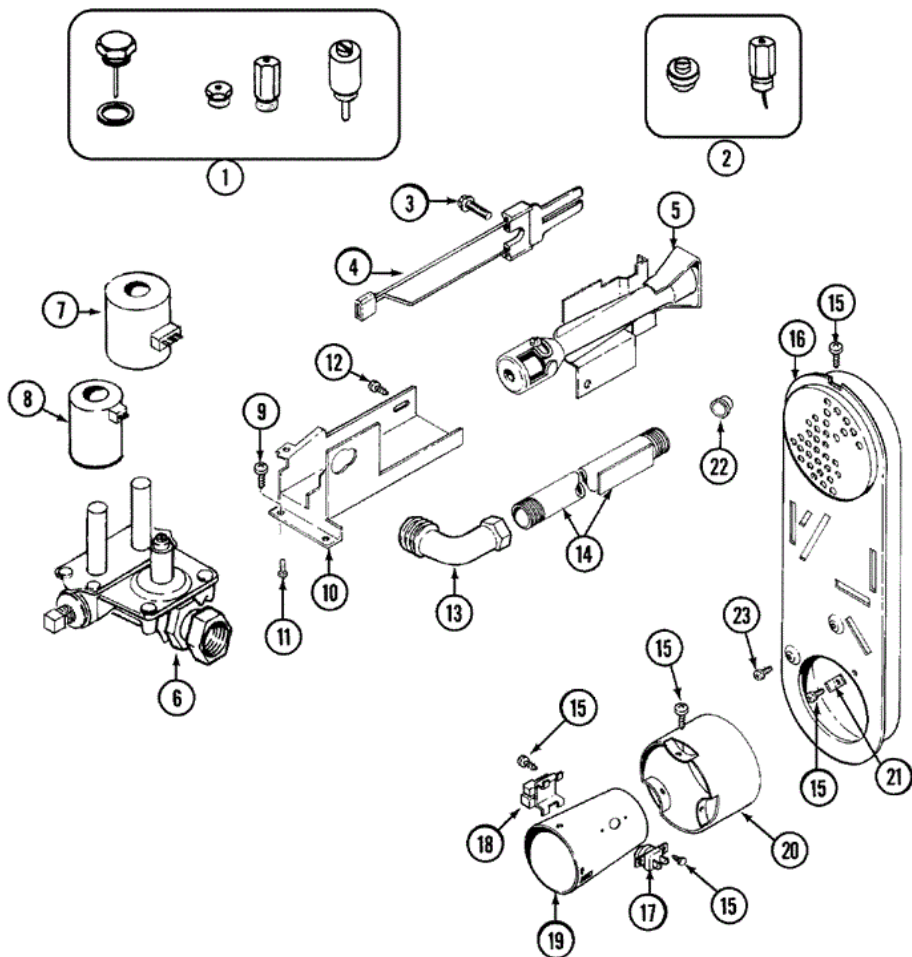

MDG8000BWW PUERTA

MDG8000BWW PUERTA

1	33001767	10	SEAL, SHROUD
2	33002386	10	SECURITY HOOK
3	33001778	10	SHROUD (WHT)
4	22001995	10	SCREW
5	33001768	10	SCREW, SHROUD
6	33001508	10	SWITCH, DOOR
7	33001760	10	BRACKET, HINGE
8	33001174	10	PLUG, DOOR CATCH
9	33001791	10	CATCH, DOOR (W/PLUG)
9	Y304578	10	CATCH, DOOR (FEMALE)
10	33002094	10	SEAL, DOOR
11	22002038	10	CLIP, DOOR (DOUBLE)
12	33001793	10	BRACKET, STRIKE
13	33001761	10	STRIKE, DOOR (MALE)
14	22002039	10	CLIP, DOOR (SINGLE)
15	33001763	10	PLUG, INNER DOOR
16	33001750	10	DOOR, INNER/ W SEAL (WHT)
17	22001817	10	SHEET, SOUND DAMPER (FT. PNL)
17	33002430	10	PANEL, DOOR (WHT-W/MEDALLION)
18	33001759	10	HINGE, DOOR
19	22002062	10	SCREW
20	22002063	10	SCREW NO.8-18AB WAFER HD
21	33001764	10	COVER, HINGE HOLE (WHT)
22	33001787	10	SCREW, HINGE
23	22002012	10	SCREW, HINGE
24	22002241	10	PANEL, FRONT (WHT)
25	33001771	10	BUSHING, INNER DOOR

Distribuidor Autorizado

SurteRápido.com

Venta de Refacciones
Electrodomesticas

MDG8000BWW QUEMADOR

MDG8000BWW QUEMADOR

1	Y306195	10	CONVERSION KIT (NATURAL TO LP)
2	306204	10	CONVERSION KIT (LP TO NATURAL)
3	304971	10	SCREW
4	304970	10	IGNITER ASSY, GAS VALVE
5	33001247	10	BURNER ASSY.
6	306176	10	VALVE, GAS
7	306106	10	COIL, HOLDING & BOOSTER
8	306105	10	COIL, SECONDARY
9	Y313561	10	SCREW----NA
10	33001834	10	BRACKET, GAS VALVE----NA
11	314082	10	SCREW
11	314568	10	SCREW-GAS VALVE TO BRACKET
12	Y310632	10	SCREW
13	33001842	10	CONNECTOR, ANGLE
14	33001735	10	PIPE & BRACKET ASSY.
15	211294	10	SCREW
16	33001810	10	DUCT ASSY., INLET (GAS)
17	303395	10	THERMOSTAT, HI-LIMIT (GAS)
18	Y303377	10	SENSOR, RADIANT
19	22001996	10	SCREW
19	33001835	10	CONE ASSY., COMBUSTION
20	Y303841	10	CONE, EXTENSION (COMBUSTION)
21	22001996	10	SCREW
21	Y312890	10	RETAINER, HEATER CHAMBER
22	33001693	10	CAP, GAS PIPE
23	22001996	10	SCREW