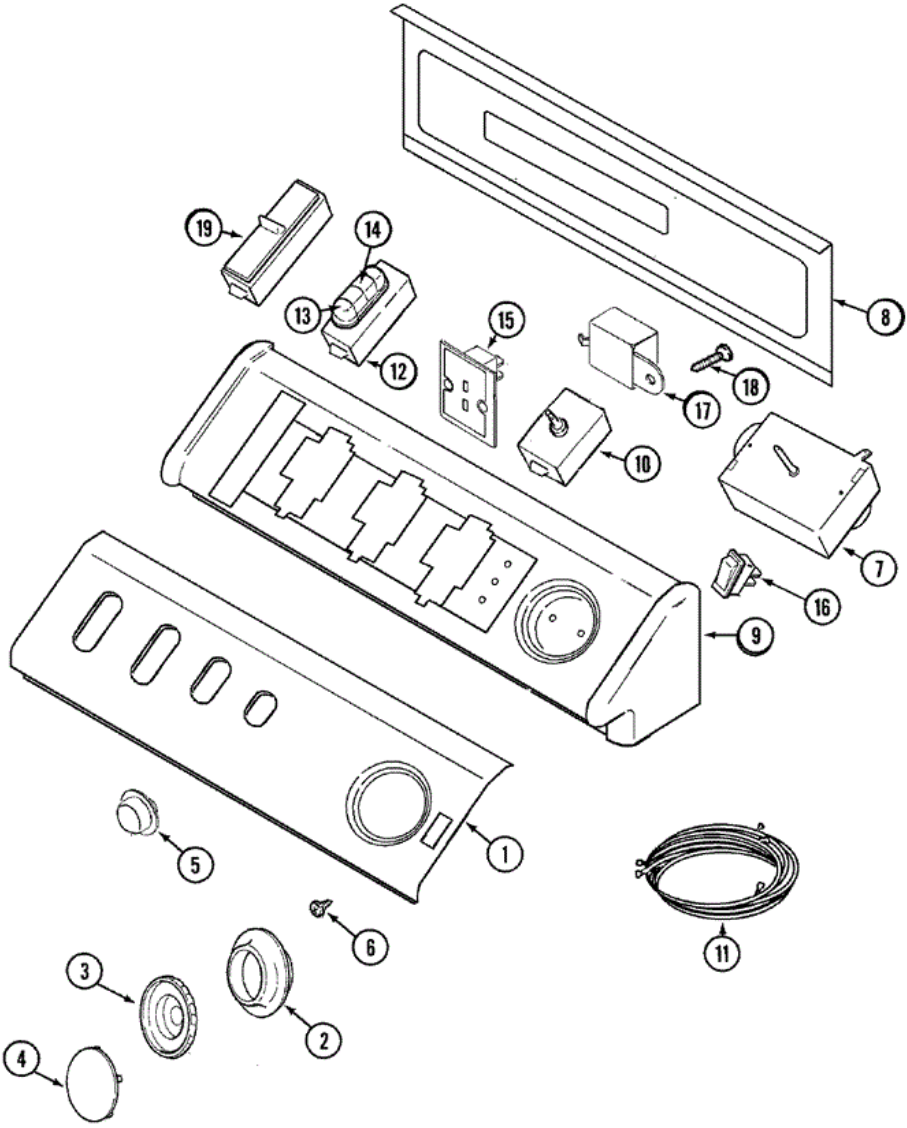

MDG8000BW TABLERO

MDG8000BWW TABLERO

1	33002330	10	PANEL, CONTROL
1	Y22002339	10	SCREW
2	33001621	10	SKIRT, TIMER DIAL (WHT)
3	22001659	10	TIMER KNOB - GREY
4	22001664	10	TIMER KNOB INSERT/CAP (WHT)
5	33001619	10	BUTTON, PUSH TO START (WHT)
6	33001690	10	SCREW, TIMER
7	33001730	10	TIMER
8	216423	10	SCREW
8	22002529	10	CONSOLE BACK PANEL
9	33002286	10	CONSOLE (WHT)
10	33001861	10	SWITCH, PUSH TO START (WHT)
11	33002420	10	WIRE HARNESS, MAIN (GAS)
12	33002414	10	SWITCH, OPTION 4 POS (WHT)
13	22001788	10	BUTTON, SWITCH (WHT-END)
14	22001789	10	BUTTON, SWITCH (WHT-MDL)
15	33002389	10	DRYNESS DISPLAY CONTROL (WHT)
16	33002417	10	2 POS. ROCKER SWITCH (WHT)
17	33001848	10	SIGNAL, END OF CYCLE (CHIME)
18	33001860	10	SCREW, END OF CYCLE----NA
19	33001656	10	SWITCH, TEMP (ELEC)(WHT)
20	22001403	10	LIGHT, INDICATOR (250V)
20	22001948	10	LENS, INDICATOR LIGHT
21	33002411	10	MANUAL, USE & CARE
21	33002413	10	MANUAL, USE & CARE (FRCH)