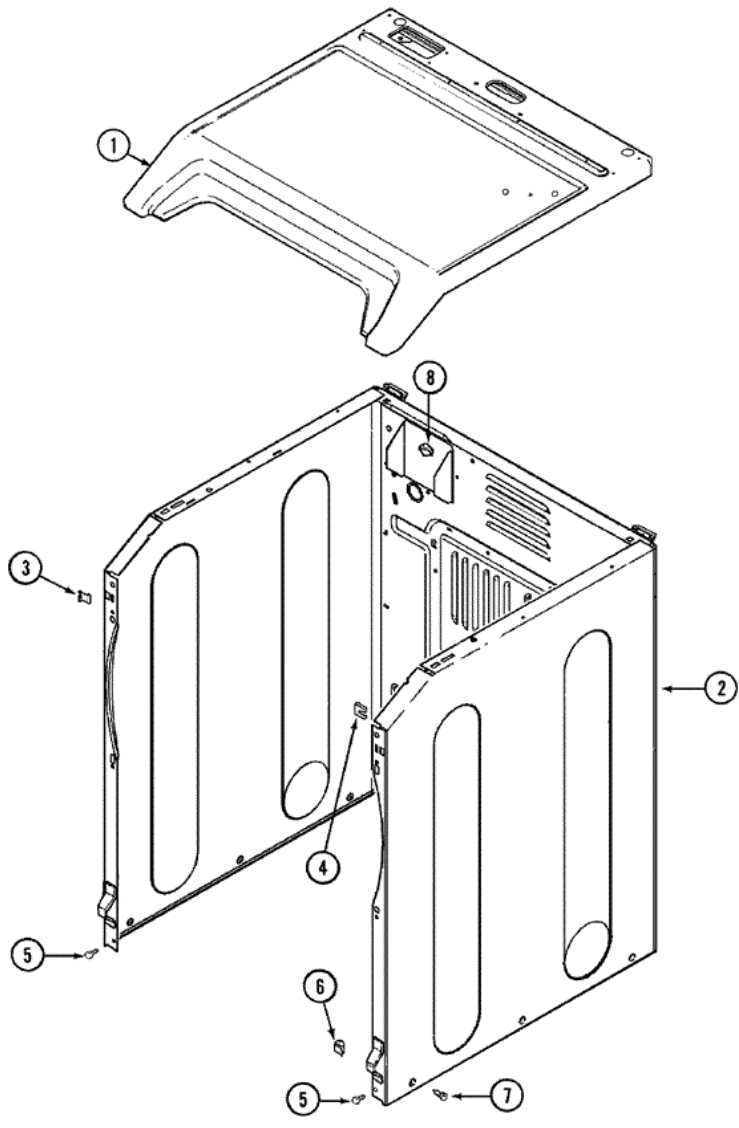

MDG8000BWW GABINETE

MDG8000BWW GABINETE

1	33001865	10	COVER, TOP (WHT)
1	33001872	10	PIN, LOCATOR
2	22002548	10	CABINET ASSY. (WHT)
3	22002049	10	CLIP
4	213280	10	FRONT PANEL BRACKET/FASTENER
5	22001995	10	SCREW
6	Y310376	10	CLIP, WIRE HARNESS
7	213007	10	SCREW, CABINET
8	Y310376	10	CLIP, WIRE HARNESS

MDG8000BW GABINETE

MDG8000BWW GABINETE

1	22002548	10	CABINET ASSY. (WHT)
2	33001827	10	BRACKET, CABINET HINGE
3	33001795	10	COVER, TERMINAL BLOCK
4	22001995	10	SCREW
5	211881	10	GROMMET, CORD
6	33001246	10	CORD, POWER
7	22001995	10	SCREW
8	33001702	10	FLAP, PIPE
9	33002283	10	GUARD, EXHAUST DUCT

MDG8000BW TABLERO

MDG8000BWW TABLERO

1	33002330	10	PANEL, CONTROL
1	Y22002339	10	SCREW
2	33001621	10	SKIRT, TIMER DIAL (WHT)
3	22001659	10	TIMER KNOB - GREY
4	22001664	10	TIMER KNOB INSERT/CAP (WHT)
5	33001619	10	BUTTON, PUSH TO START (WHT)
6	33001690	10	SCREW, TIMER
7	33001730	10	TIMER
8	216423	10	SCREW
8	22002529	10	CONSOLE BACK PANEL
9	33002286	10	CONSOLE (WHT)
10	33001861	10	SWITCH, PUSH TO START (WHT)
11	33002420	10	WIRE HARNESS, MAIN (GAS)
12	33002414	10	SWITCH, OPTION 4 POS (WHT)
13	22001788	10	BUTTON, SWITCH (WHT-END)
14	22001789	10	BUTTON, SWITCH (WHT-MDL)
15	33002389	10	DRYNESS DISPLAY CONTROL (WHT)
16	33002417	10	2 POS. ROCKER SWITCH (WHT)
17	33001848	10	SIGNAL, END OF CYCLE (CHIME)
18	33001860	10	SCREW, END OF CYCLE----NA
19	33001656	10	SWITCH, TEMP (ELEC)(WHT)
20	22001403	10	LIGHT, INDICATOR (250V)
20	22001948	10	LENS, INDICATOR LIGHT
21	33002411	10	MANUAL, USE & CARE
21	33002413	10	MANUAL, USE & CARE (FRCH)