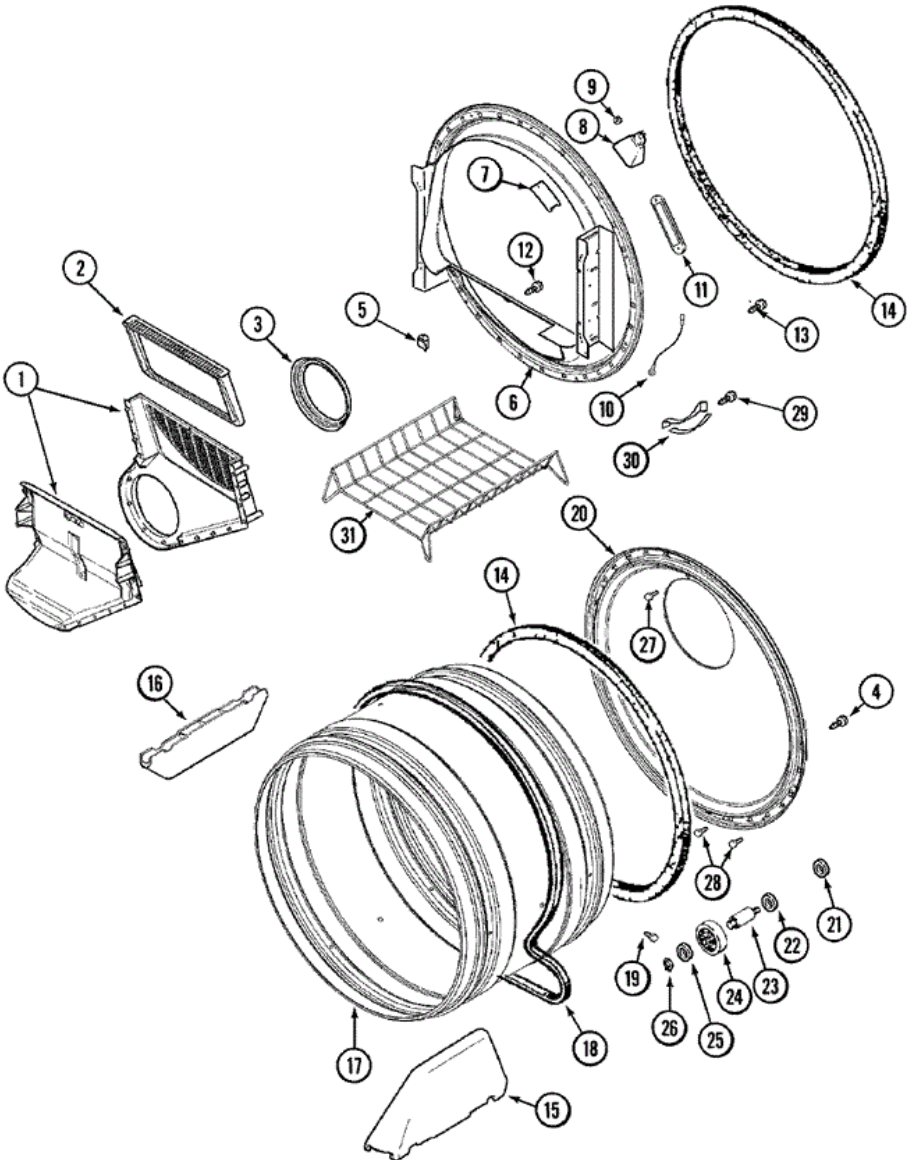

25	Y313561	25	SCREW----NA
26	Y313561	10	SCREW----NA
27	33001845	10	BASE
27	33002465	25	BASE, (LWR)----NA
28	410490	10	SPRING, WIRE HARNESS
29	Y305086	10	ADJUSTABLE LEG & NUT
30	Y052740	10	NUT
31	Y314137	10	FOOT, RUBBER
32	22002239	10	CLIP, LOWER FRONT PANEL
33	Y310632	10	SCREW

MDG8000BWW TAMBOR