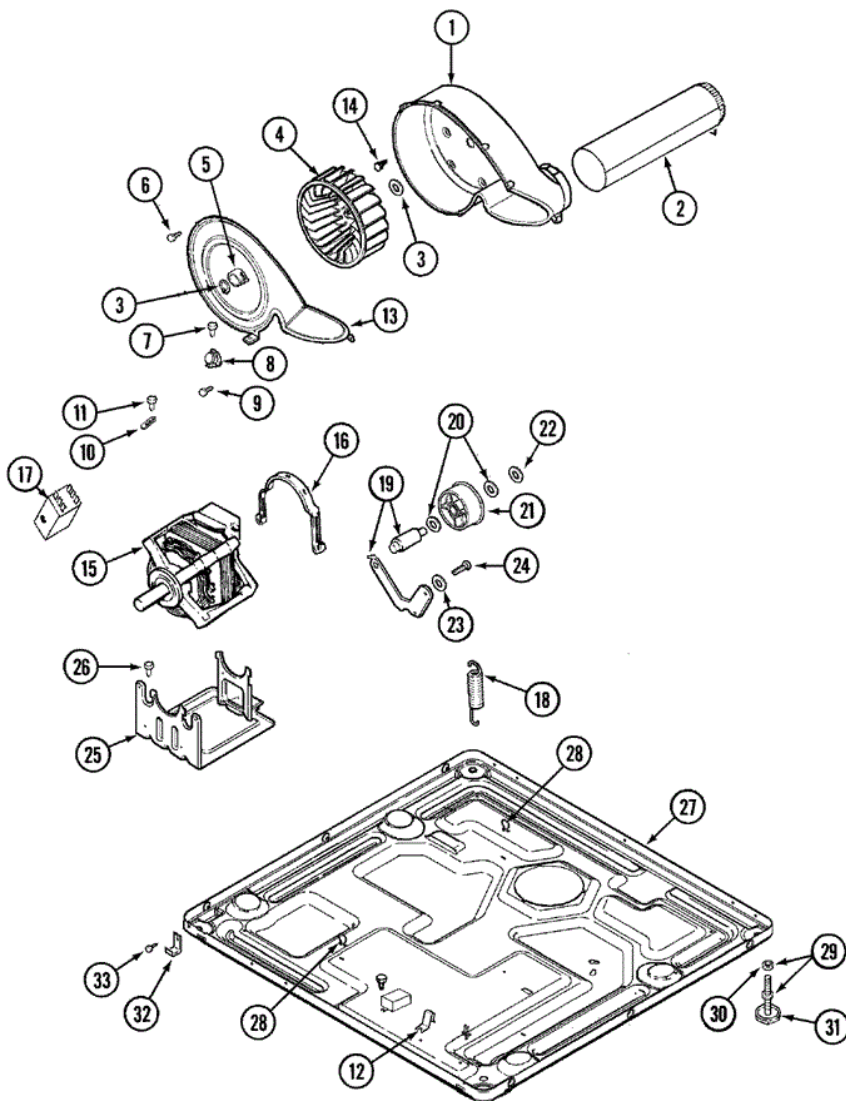

Distribuidor Autorizado

SurteRápido.com

Venta de Refacciones
Electrodomesticas

MDG8000BW BASE