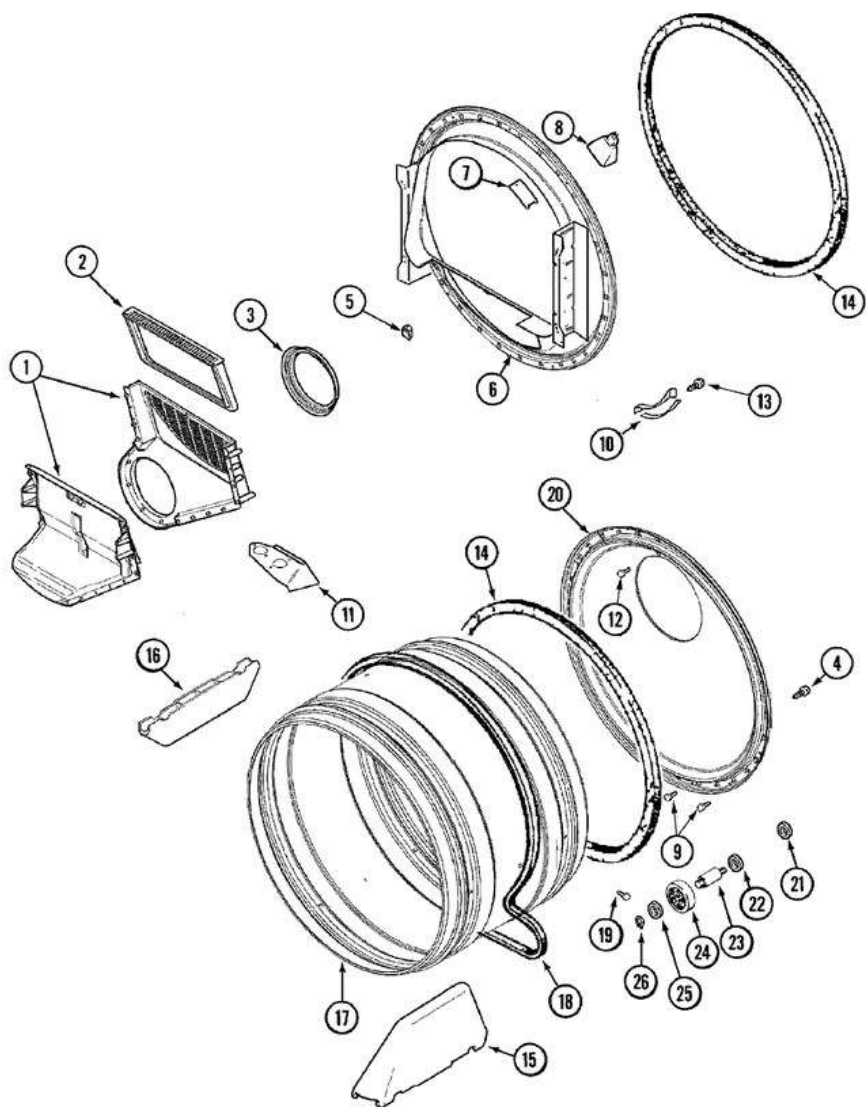

30	62739	Nut
31	Y314137	Foot, Rubber
32	22002239	Clip, Lower Front Panel
33	1163839	Screw

MDG8400AWQ

MDG8400AWQ

1	33001799	Outlet Duct Assembly
2	33001808	Filter, Lint
3	33002560	Seal, Blower
4	1163839	Screw
5	22003298	Retainer, Wire
6	33001868	Front, Tumbler Front W/sensor
6	33001809	Sensor Bar Assy.
7	33001689	Cord, Power
7	3400065	Screw
8	22002263	Lamp
8	33001870	Holder, Lamp
9	90767	Screw
10	306508	Tumbler Bearing Kit
11	33001837	Cover, Thermostat
12	210932	Screw, No.8 X 9/16 Ctsk
13	210720	Rivet
14	33001807	Seal, Tumbler
15	33002032	Baffle
16	33001755	Baffle
17	33001889	Tumbler
18	33002535	V-belt
19	33002973	Screw, Baffle
20	33001801	Tumbler Back & Seal As-pack
21	33001443	Nut, Hex
22	Y312527	Washer, Idler Shaft
23	6-3129480	Shaft, Tumbler Roller
24	12001541	Bearing & Roller Assembly
25	312535	Washer, Roller Shaft
26	9703438	Ring, Retaining