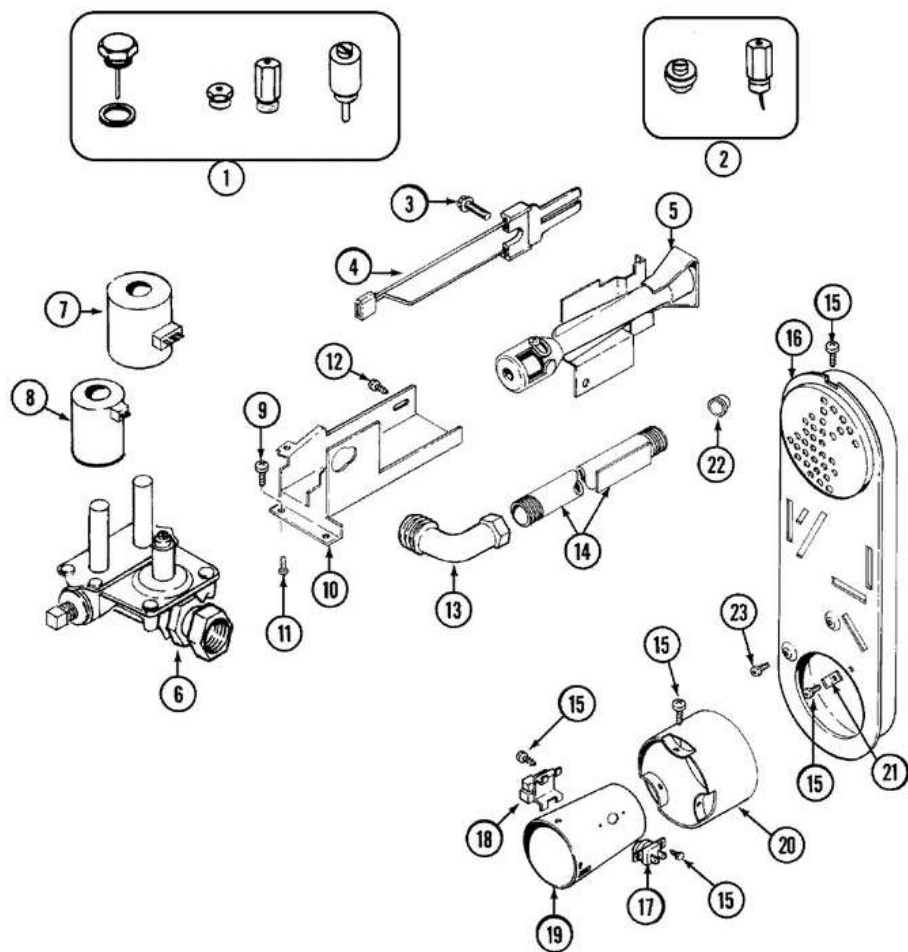

MDG8400AWQ

MDG8400AWQ

1	MAL9000AXX	Conversion Kit
2	33002924	Conversion Kit
3	304971	Screw
4	33002952	Inlet Duct Assembly
4	33002789	Igniter Assembly
4	4391996	Igniter Assy, Gas Valve
5	33002793	Assy, Burner
6	306176	Valve, Gas
7	279834	Coil, Holding & Booster
8	279834	Coil, Secondary
9	Y313561	Screw----na
10	33001834	Bracket, Gas Valve----na
11	90767	Screw
12	1163839	Screw
13	3406051	Connector, Angle
14	33001735	Pipe & Bracket Assy.
15	90767	Screw
16	33002952	Inlet Duct Assembly
17	303395	Thermostat, Hi-limit
18	338906	Sensor, Radiant
19	33001835	Cone Assy., Combustion
19	90767	Screw
19	Y312890	Retainer, Heater Chamber
20	Y303841	Cone, Extension
21	489128	Screw
21	90767	Screw
22	33001693	Cap, Gas Pipe
23	90767	Screw