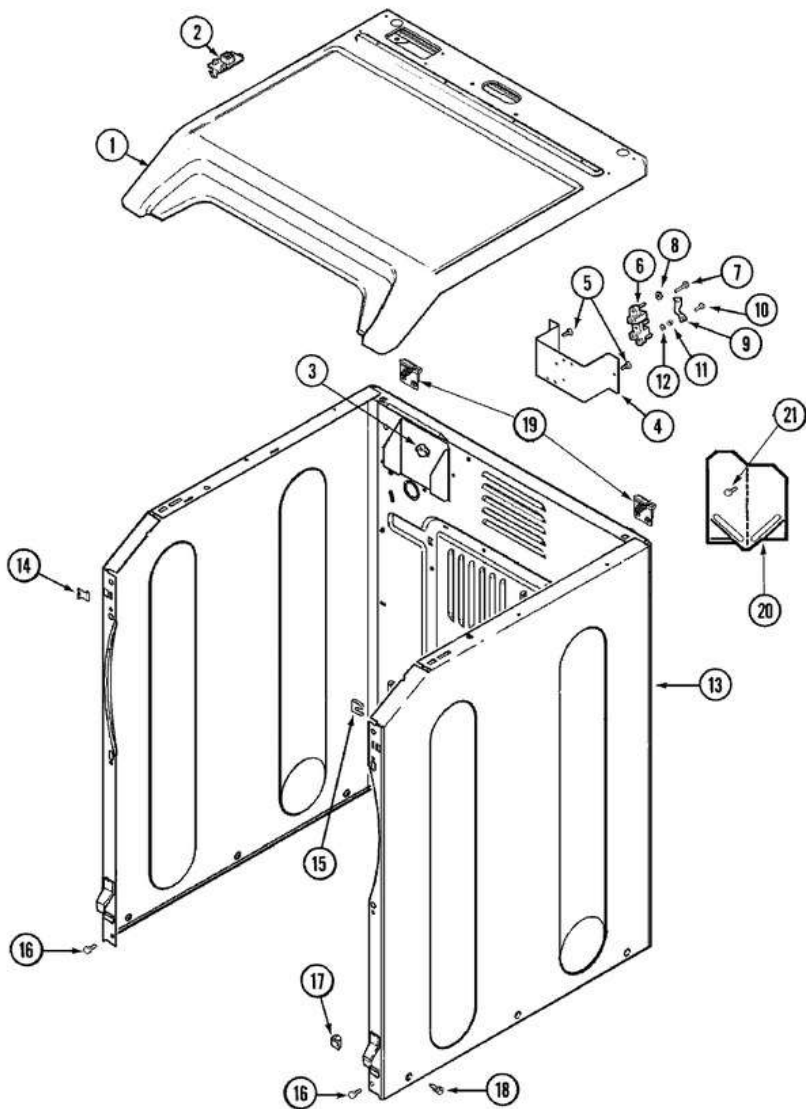

MDG8400AWQ

MDG8400AWQ

1	33002628	Cover, Top
2	33002891	Pin, Locator
3	22003298	Retainer, Wire
4	33001826	Bracket, Terminal Block----na
5	22001995	Screw
6	33001244	Block, Terminal
7	W11164114	Screw, No.10-24 X 3/4 Inch
8	Y311270	Washer, Terminal Block
9	Y312184	Strap, Ground
10	W10850756	Screw----na
11	112432	Nut, Terminal Block
12	311093	Washer, 7/32 Inch
13	22003641	Cabinet Assy. (WHT, AS PK)
13	22003554	Cabinet Assy. (BSQ-AS PKD)
14	22002049	Clip
15	204439	Front Panel Bracket/fastener
16	22001995	Screw
17	22003298	Retainer, Wire
18	213007	Screw, Cabinet
19	22004095	Hinge, Plastic
19	22001995	Screw
20	33001795	Cover, Terminal Block
21	22001995	Screw
22	Y310376	Clip, Wire Harness

MDG8400AWQ

MDG8400AWQ

1	8534058	Screw, Oval Ctsk Hd No.8
1	33002731	Facia, Control Panel
2	22003954	Timer Dial Skirt
3	22003952	Knob, Timer
4	22003989	Timer Cap
5	22004050	Eng. Tol. Compensator
5	22003987	Control Knob
6	3400065	Screw
7	33002808	Timer Series 16
7	33002854	Timer Series 10
7	33002855	Timer Series 19
7	33002871	Switch, 4 Position Series 23
8	33002738	Dryer Switch Support
9	22003975	Console Housing
10	33002724	Rotary Infinite Temp. Switch
11	22003978	Switch, Rocker
12	8534058	Screw, Oval Ctsk Hd No.8
13	33002734	3 Light Dryness Display
13	3400065	Screw
14	33002747	Lens Carrier Assembly