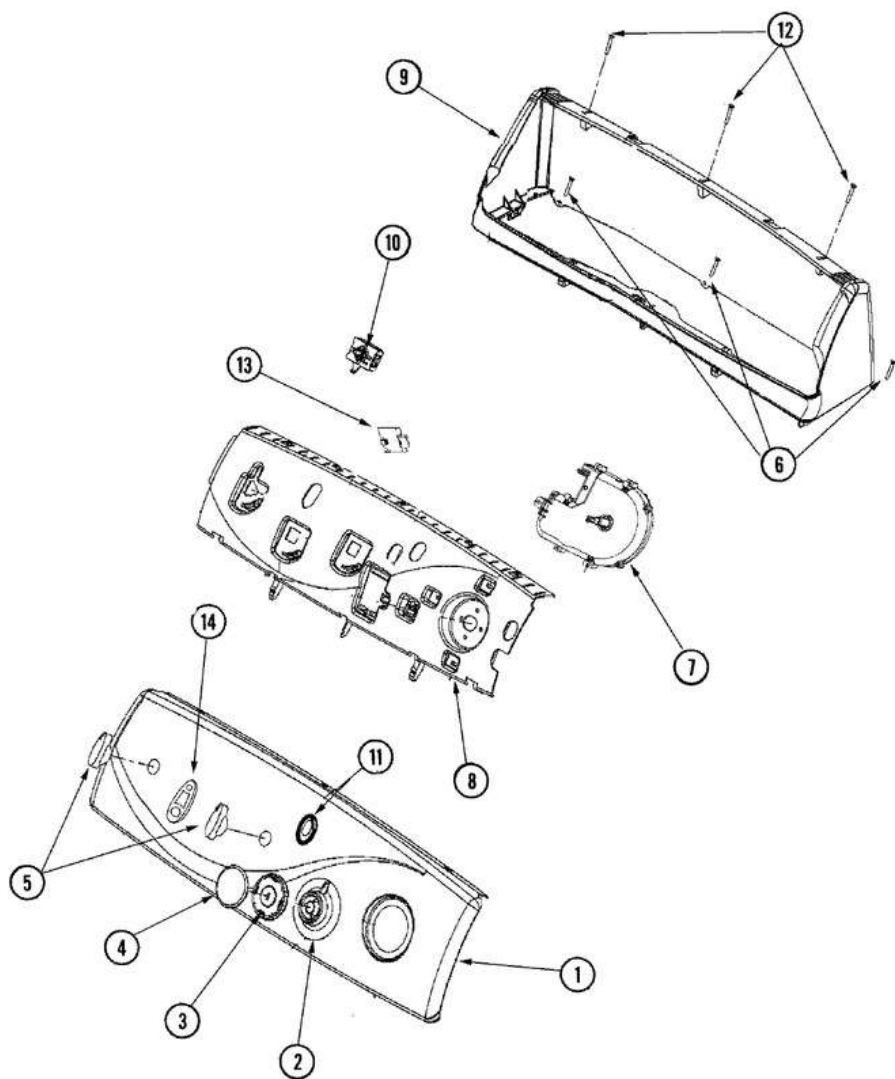

MDG8400AWQ

MDG8400AWQ

1	33002628	Cover, Top
2	33002891	Pin, Locator
3	22003298	Retainer, Wire
4	33001826	Bracket, Terminal Block----na
5	22001995	Screw
6	33001244	Block, Terminal
7	W11164114	Screw, No.10-24 X 3/4 Inch
8	Y311270	Washer, Terminal Block
9	Y312184	Strap, Ground
10	W10850756	Screw----na
11	112432	Nut, Terminal Block
12	311093	Washer, 7/32 Inch
13	22003641	Cabinet Assy. (WHT, AS PK)
13	22003554	Cabinet Assy. (BSQ-AS PKD)
14	22002049	Clip
15	204439	Front Panel Bracket/fastener
16	22001995	Screw
17	22003298	Retainer, Wire
18	213007	Screw, Cabinet
19	22004095	Hinge, Plastic
19	22001995	Screw
20	33001795	Cover, Terminal Block
21	22001995	Screw
22	Y310376	Clip, Wire Harness

MDG8400AWQ

MDG8400AWQ

1	8534058	Screw, Oval Ctsk Hd No.8
1	33002731	Facia, Control Panel
2	22003954	Timer Dial Skirt
3	22003952	Knob, Timer
4	22003989	Timer Cap
5	22004050	Eng. Tol. Compensator
5	22003987	Control Knob
6	3400065	Screw
7	33002808	Timer Series 16
7	33002854	Timer Series 10
7	33002855	Timer Series 19
7	33002871	Switch, 4 Position Series 23
8	33002738	Dryer Switch Support
9	22003975	Console Housing
10	33002724	Rotary Infinite Temp. Switch
11	22003978	Switch, Rocker
12	8534058	Screw, Oval Ctsk Hd No.8
13	33002734	3 Light Dryness Display
13	3400065	Screw
14	33002747	Lens Carrier Assembly

MDG8400AWQ

MDG8400AWQ

1	33002379	Shroud
2	33002597	Hook, Security
3	33001767	Seal, Shroud
4	22001995	Screw
5	33001768	Screw, Shroud
6	W10169313	Switch, Door
7	33001760	Bracket, Hinge
8	33001771	Bushing, Inner Door
9	306436	Catch, Door
9	LA-1003	Catch, Door
10	33002094	Seal, Door
11	22002038	Clip, Door
12	33001793	Bracket, Strike
13	33001761	Strike, Door
14	22002039	Clip, Door
15	33001763	Plug, Inner Door
16	33002397	Door, Inner/ W Seal
16	489355	Screw
17	22001817	Sheet, Sound Damper
17	33002787	Outer Door As-pack
18	33001759	Hinge, Door
19	98006631	Screw
20	489355	Screw
21	33002349	Cover, Hinge Hole
22	33001787	Screw, Hinge
23	22002012	Screw, Hinge
24	22002663	Panel, Front