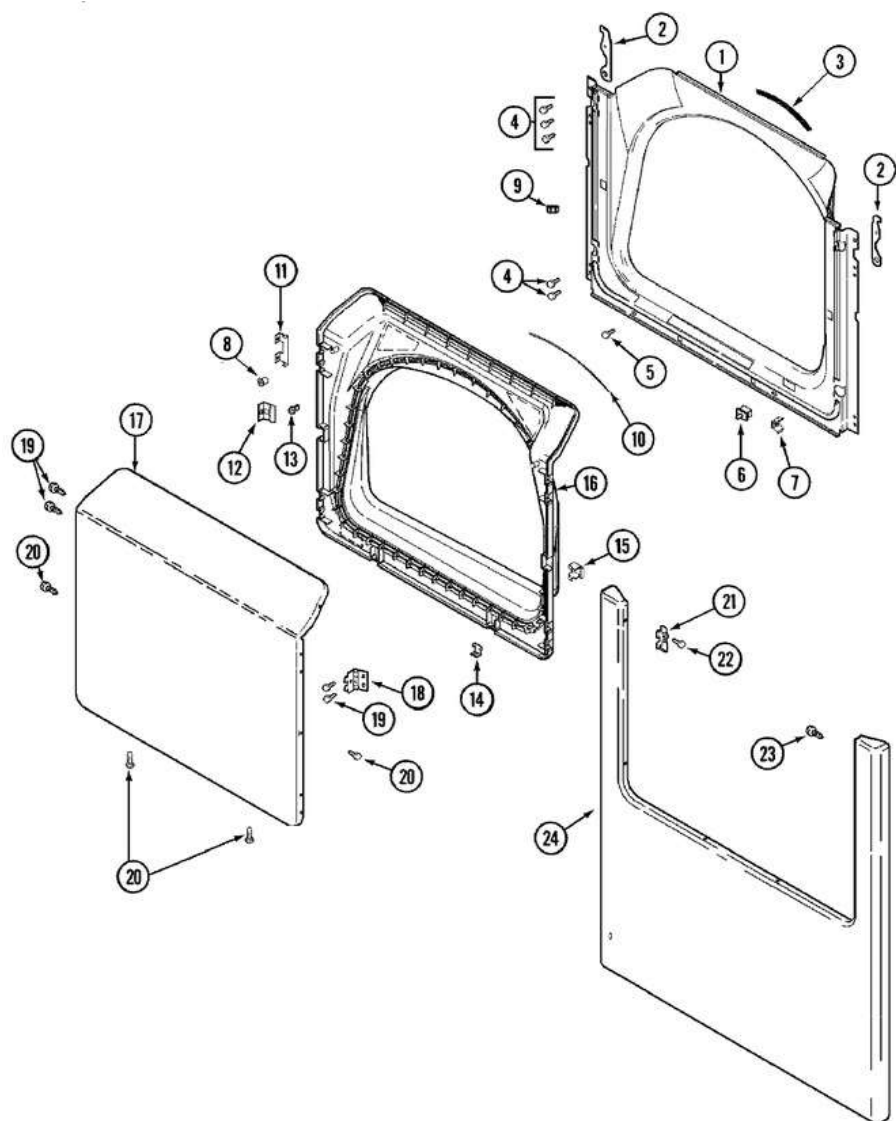

MDG8400AWQ

MDG8400AWQ

1	33002379	Shroud
2	33002597	Hook, Security
3	33001767	Seal, Shroud
4	22001995	Screw
5	33001768	Screw, Shroud
6	W10169313	Switch, Door
7	33001760	Bracket, Hinge
8	33001771	Bushing, Inner Door
9	306436	Catch, Door
9	LA-1003	Catch, Door
10	33002094	Seal, Door
11	22002038	Clip, Door
12	33001793	Bracket, Strike
13	33001761	Strike, Door
14	22002039	Clip, Door
15	33001763	Plug, Inner Door
16	33002397	Door, Inner/ W Seal
16	489355	Screw
17	22001817	Sheet, Sound Damper
17	33002787	Outer Door As-pack
18	33001759	Hinge, Door
19	98006631	Screw
20	489355	Screw
21	33002349	Cover, Hinge Hole
22	33001787	Screw, Hinge
23	22002012	Screw, Hinge
24	22002663	Panel, Front