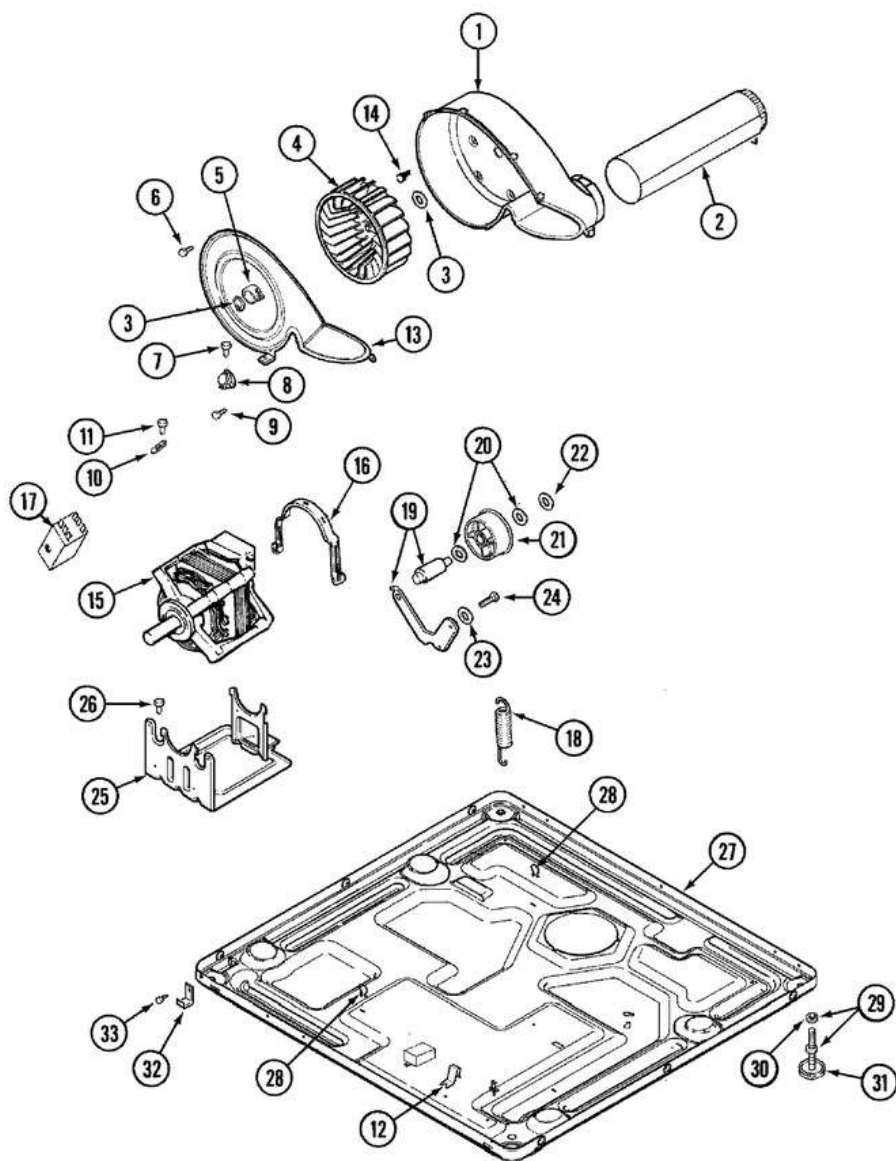

MDG8400AWQ

MDG8400AWQ

1	33001789	Housing, Blower
2	33001799	Outlet Duct Assembly
2	90767	Screw
3	9703438	Ring, Retaining
4	33002797	Wheel, Blower
4	33001790	Wheel, Blower
5	312967	Clamp, Blower Housing
6	3400065	Screw
7	Y313561	Screw----na
8	33002735	Thermostat, Multi
9	489128	Screw
10	33001762	Fuse, Thermal
11	90767	Screw
12	22002244	Clip, Grounding
13	3387137	Thermostat,
13	33001873	Cover, Blower Housing----na
13	3387134	Thermostat, Multi Temp
14	1163839	Screw
15	33002795	Motor, Drive 60hz
15	W10410997	Motor
16	Y015825	Clip, Motor
17	1163839	Screw
18	33002459	Spring, Idler
18	33002157	Grommet
19	6-3705180	Idler Arm & Shaft Assy.
20	Y312527	Washer, Idler Shaft
21	6-3700340	Bearing, Idler Assembly
22	354987	Retaining Ring, Idler Shaft
23	315772	Sleeve, Idler Arm
24	Y014874	Screw
25	33002817	Support, Motor
25	Y313561	Screw----na
26	Y313561	Screw----na
27	33002465	Base,
28	410490	Spring, Wire Harness
29	Y305086	Adjustable Leg & Nut