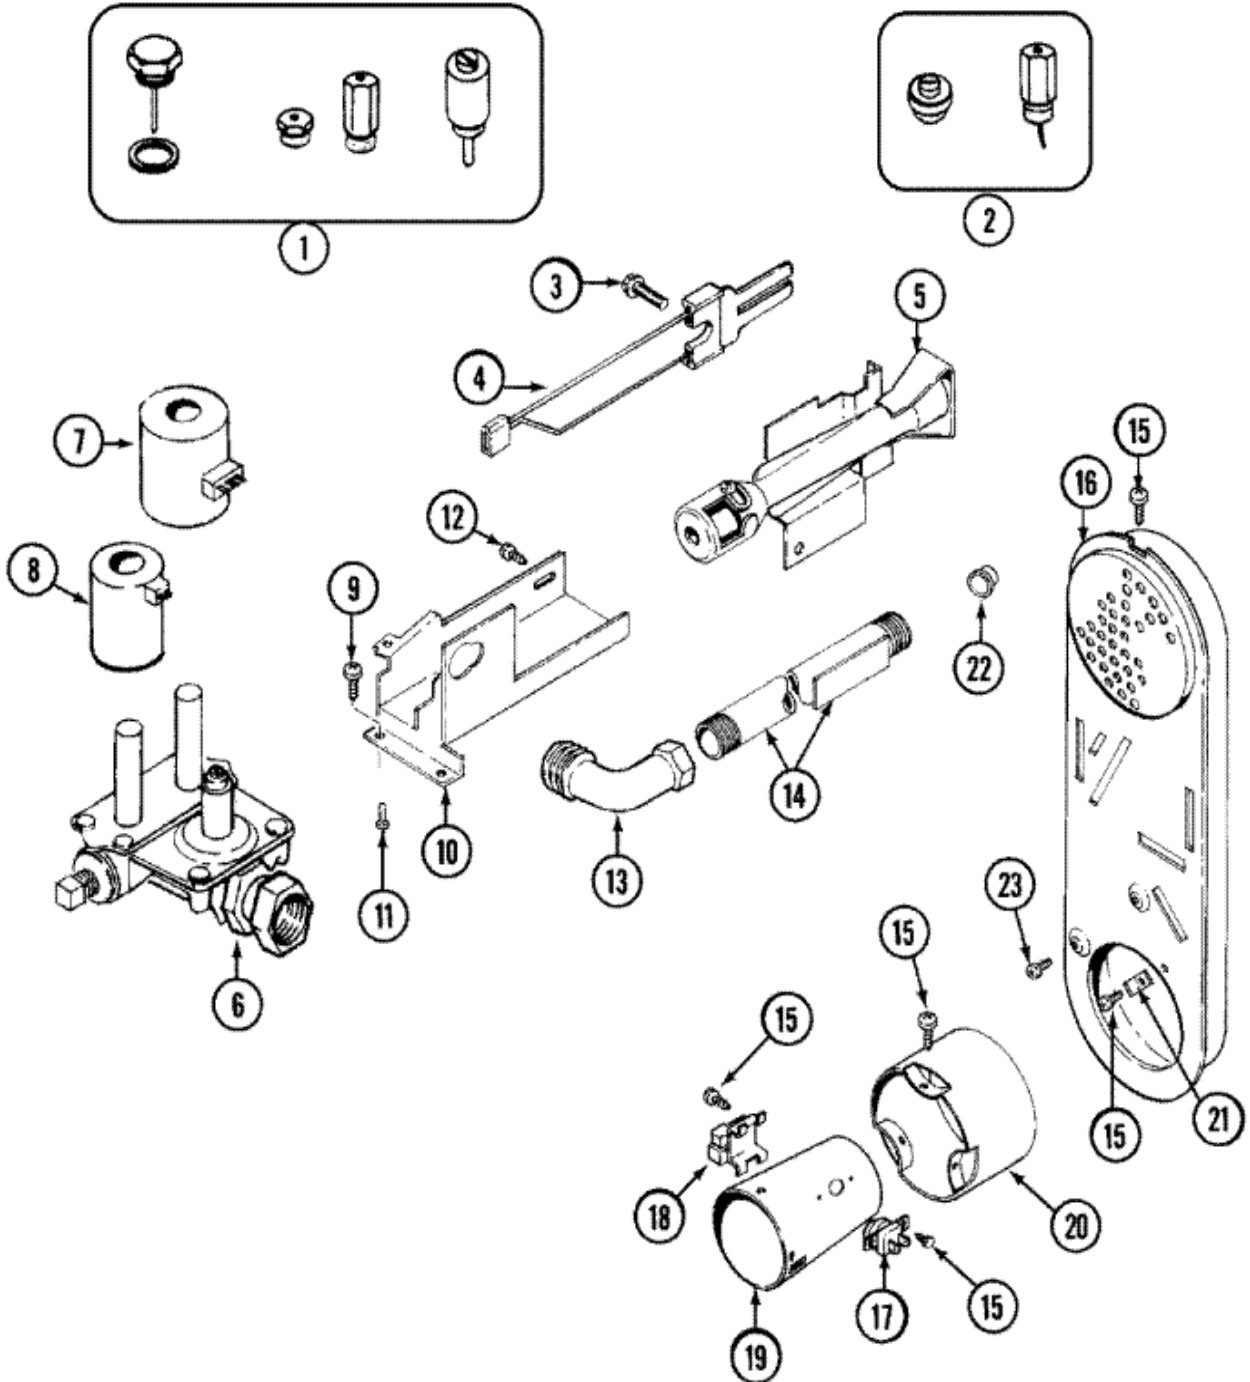

Distribuidor Autorizado

SurteRápido.com

Venta de Refacciones
Electrodomesticas

MDG8400AWW PUERTA

MDG8400AWW PUERTA

1	33001778	SHROUD (WHT) (S/P)
2	33002597	HOOK, SECURITY (S/P)
3	33001767	SEAL, SHROUD (S/P)
4	22001995	SCREW (S/P)
5	33001768	SCREW, SHROUD (S/P)
6	33001508	SWITCH, DOOR
7	33001760	BRACKET, HINGE (S/P)
8	33001771	BUSHING, INNER DOOR (S/P)
9	LA-1003	CATCH, DOOR (FEMALE)
9	306436	CATCH, DOOR (W/PLUG)
10	33002094	SEAL, DOOR (S/P)
11	22002038	CLIP, DOOR (DOUBLE) (S/P)
12	33001793	BRACKET, STRIKE (S/P)
13	33001761	STRIKE, DOOR (MALE) (S/P)
14	22002039	CLIP, DOOR (SINGLE) (S/P)
15	33001763	PLUG, INNER DOOR (S/P)
16	22002063	SCREW No.8-18AB WAFER HD (S/P)
16	33001750	DOOR, INNER/ W SEAL (WHT) (S/P)
17	33002786	OUTER DOOR AS-PACK (WHT) (S/P)
17	22001817	SHEET, SOUND DAMPER (FT. PNL) (S/P)
18	33001759	HINGE, DOOR (S/P)
19	22002062	SCREW (S/P)
20	22002063	SCREW No.8-18AB WAFER HD (S/P)
21	33001764	COVER, HINGE HOLE (WHT) (S/P)
22	33001787	SCREW, HINGE (S/P)
23	22002012	SCREW, HINGE (S/P)
24	22002836	PANEL, FRONT (WHT) (S/P)

Distribuidor Autorizado

SurteRápido.com

Venta de Refacciones
Electrodomesticas

MDG8400AWW VALVULA

MDG8400AWW VALVULA

1	33002923	CONVERSION KIT (NATURAL TO LP)
2	306204	CONVERSION KIT (LP TO NATURAL)
3	304971	SCREW (S/P)
4	304970	IGNITER ASSY, GAS VALVE
4	33002952	DESCONTINUADO
4	33002789	IGNITER ASSEMBLY (S/P)
5	33002793	ASSY, BURNER
6	3-6176	VALVE, GAS
7	279834	COIL, HOLDING & BOOSTER
8	3-6105	COIL, SECONDARY
9	Y313561	DESCONTINUADO
10	33001834	DESCONTINUADO
11	314082	SCREW (S/P)
12	Y310632	SCREW (S/P)
13	33001842	CONNECTOR, ANGLE
14	33001735	PIPE & BRACKET ASSY. (S/P)
15	211294	SCREW (S/P)
16	33002952	DESCONTINUADO
17	303395	THERMOSTAT, HI-LIMIT (GAS)
18	3-3377	SENSOR, RADIANT
19	211294	SCREW (S/P)
19	33001835	CONE ASSY., COMBUSTION (S/P)
19	Y312890	RETAINER, HEATER CHAMBER (S/P)
20	Y303841	CONE, EXTENSION (COMBUSTION) (S/P)
21	211294	SCREW (S/P)
21	22001996	SCREW (S/P)
22	33001693	CAP, GAS PIPE (S/P)
23	211294	SCREW (S/P)