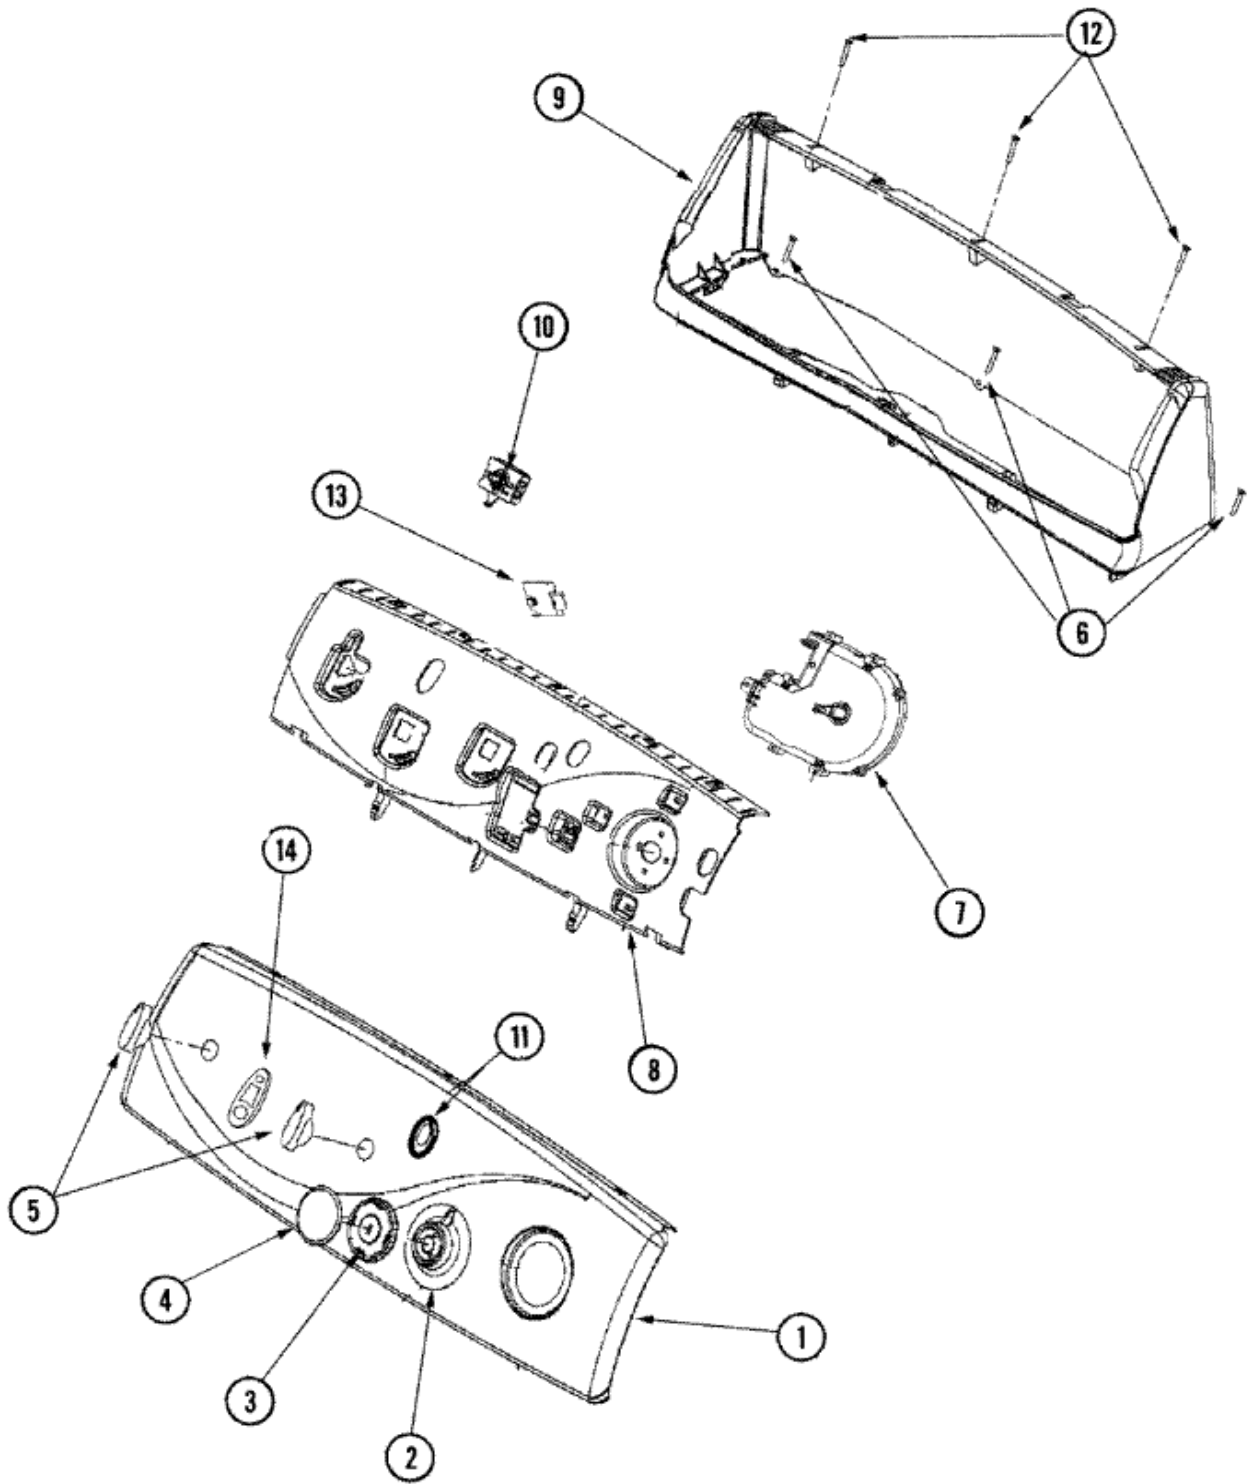

Distribuidor Autorizado

SurteRápido.com

Venta de Refacciones
Electrodomesticas

MDG8400AWW GABINETE

MDG8400AWW GABINETE

1	33002627	COVER, TOP (WHT-AS PK) (S/P)
2	33002891	PIN, LOCATOR (S/P)
3	22003298	RETAINER, WIRE (S/P)
4	33001826	DESCONTINUADO
5	22001995	SCREW (S/P)
6	33001244	BLOCK, TERMINAL (S/P)
7	Y312209	SCREW, No.10-24 X 3/4 INCH (S/P)
8	Y311270	WASHER, TERMINAL BLOCK (S/P)
9	Y312184	STRAP, GROUND (S/P)
10	33001245	DESCONTINUADO
11	311484	NUT, TERMINAL BLOCK (S/P)
12	311093	WASHER, 7/32 INCH (S/P)
13	22003639	DESCONTINUADO
13	22003556	SCREW (S/P)
14	22002049	CLIP (S/P)
15	213280	FRONT PANEL BRACKET/FASTENER (S/P)
16	22001995	SCREW (S/P)
17	22003298	RETAINER, WIRE (S/P)
18	213007	SCREW, CABINET (S/P)
19	22001995	SCREW (S/P)
19	22004095	HINGE, PLASTIC
20	33001795	COVER, TERMINAL BLOCK (S/P)
21	22001995	SCREW (S/P)
22	Y310376	CLIP, WIRE HARNESS (S/P)

MDG8400AWW TABLERO

MDG8400AWW TABLERO

1	22003938	SCREW, OVAL CTSK HD No.8 (S/P)
1	33002730	FACIA, CONTROL PANEL (WHT) (S/P)
2	22004165	TIMER DIAL SKIRT (WHT)
3	22003993	TIMER KNOB (BLUE) (WHT)
4	22003989	TIMER CAP (CHROME) WHT
5	22004050	DESCONTINUADO
5	22003987	CONTROL KNOB (CHROME) WHT (S/P)
6	33001855	SCREW (HEX HEAD) (S/P)
7	33002732	CHIME / BUZZER (S/P)
7	33002743	4 POSITION CHIME SWITCH (S/P)
7	33002854	TIMER
7	33002808	TIMER
7	33002855	TIMER
7	33002871	SWITCH, 4 POSITION (S/P)
8	33002738	DRYER SWITCH SUPPORT (S/P)
9	22003960	CONSOLE HOUSING (WHT) (S/P)
10	33002724	ROTARY INFINITE TEMP. SWITCH (S/P)
11	22003977	SWITCH, ROCKER (WHT)
12	22003938	SCREW, OVAL CTSK HD No.8 (S/P)
13	33002734	3 LIGHT DRYNESS DISPLAY (S/P)
13	33001855	SCREW (HEX HEAD) (S/P)
13	33002905	SENSOR ASSY (CHIME & DRYNESS)
14	33002746	LENS CARRIER ASSEMBLY (WHT) (S/P)