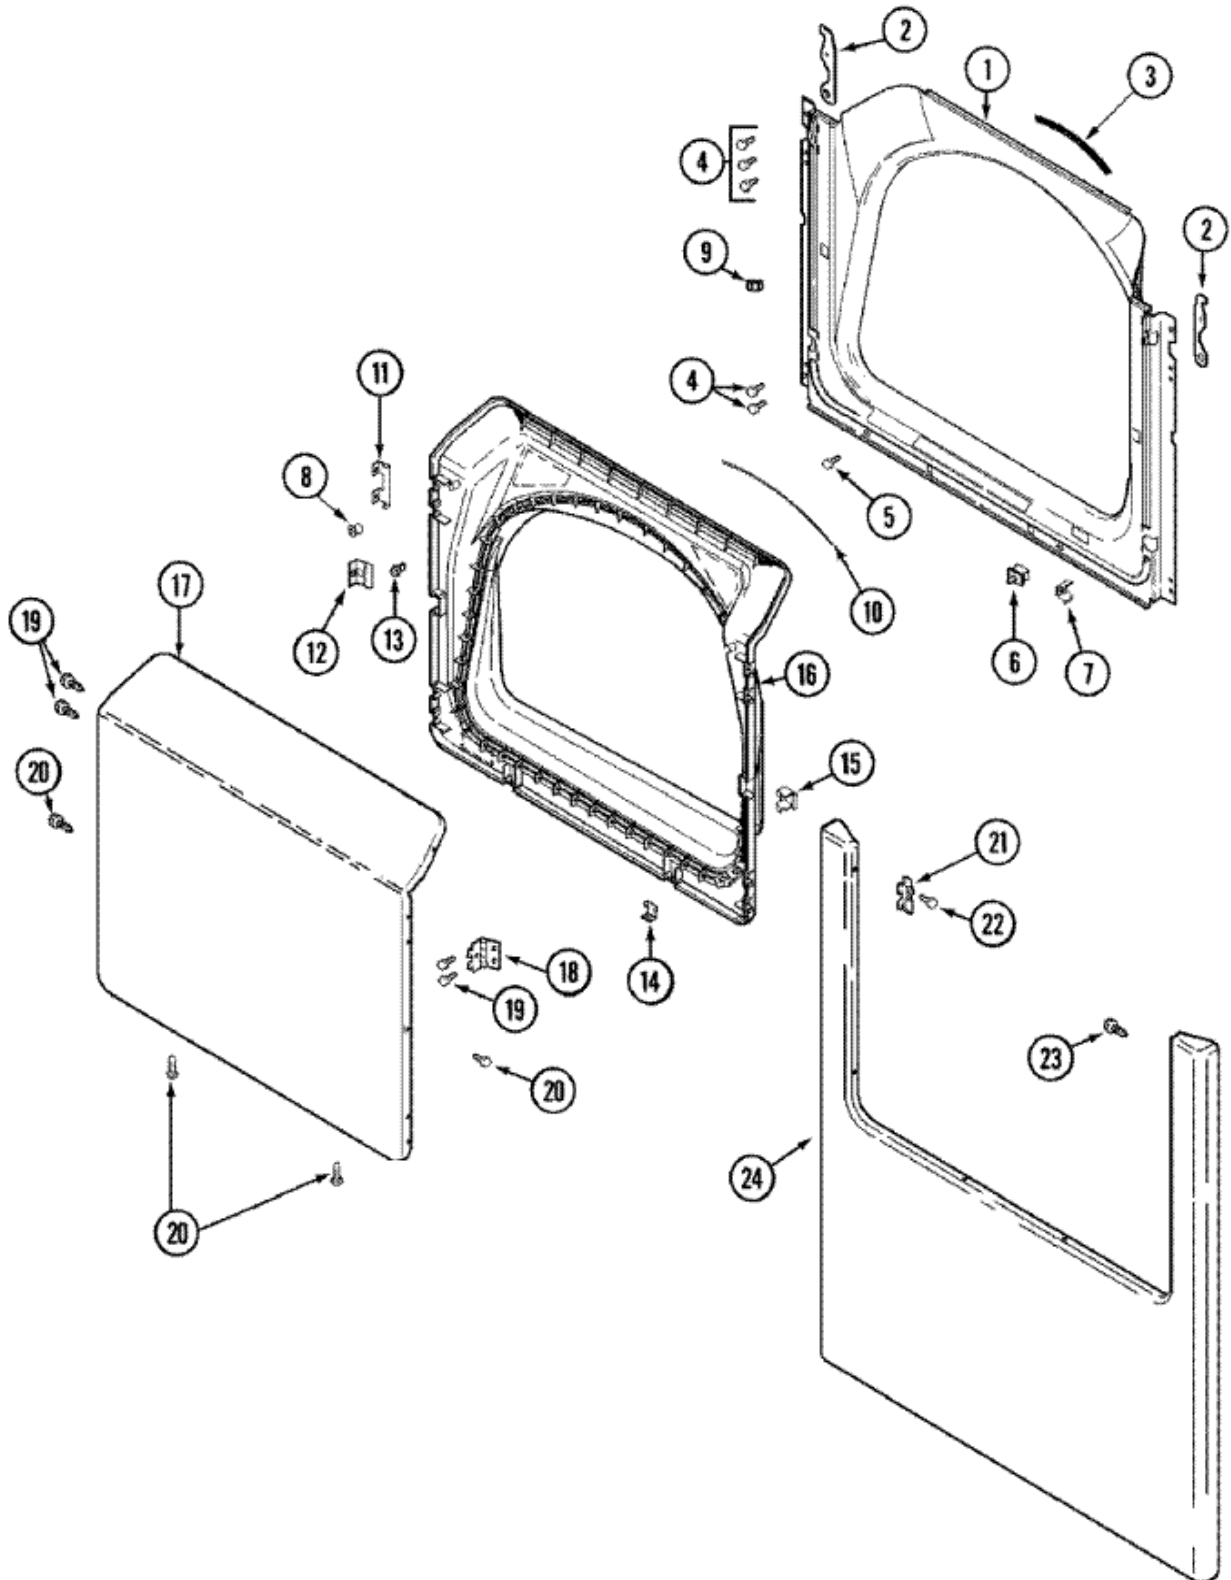

MDG8400AWW TABLERO

MDG8400AWW TABLERO

1	22003938	SCREW, OVAL CTSK HD No.8 (S/P)
1	33002730	FACIA, CONTROL PANEL (WHT) (S/P)
2	22004165	TIMER DIAL SKIRT (WHT)
3	22003993	TIMER KNOB (BLUE) (WHT)
4	22003989	TIMER CAP (CHROME) WHT
5	22004050	DESCONTINUADO
5	22003987	CONTROL KNOB (CHROME) WHT (S/P)
6	33001855	SCREW (HEX HEAD) (S/P)
7	33002732	CHIME / BUZZER (S/P)
7	33002743	4 POSITION CHIME SWITCH (S/P)
7	33002854	TIMER
7	33002808	TIMER
7	33002855	TIMER
7	33002871	SWITCH, 4 POSITION (S/P)
8	33002738	DRYER SWITCH SUPPORT (S/P)
9	22003960	CONSOLE HOUSING (WHT) (S/P)
10	33002724	ROTARY INFINITE TEMP. SWITCH (S/P)
11	22003977	SWITCH, ROCKER (WHT)
12	22003938	SCREW, OVAL CTSK HD No.8 (S/P)
13	33002734	3 LIGHT DRYNESS DISPLAY (S/P)
13	33001855	SCREW (HEX HEAD) (S/P)
13	33002905	SENSOR ASSY (CHIME & DRYNESS)
14	33002746	LENS CARRIER ASSEMBLY (WHT) (S/P)

Distribuidor Autorizado

SurteRápido.com

Venta de Refacciones
Electrodomesticas

MDG8400AWW PUERTA

MDG8400AWW PUERTA

1	33001778	SHROUD (WHT) (S/P)
2	33002597	HOOK, SECURITY (S/P)
3	33001767	SEAL, SHROUD (S/P)
4	22001995	SCREW (S/P)
5	33001768	SCREW, SHROUD (S/P)
6	33001508	SWITCH, DOOR
7	33001760	BRACKET, HINGE (S/P)
8	33001771	BUSHING, INNER DOOR (S/P)
9	LA-1003	CATCH, DOOR (FEMALE)
9	306436	CATCH, DOOR (W/PLUG)
10	33002094	SEAL, DOOR (S/P)
11	22002038	CLIP, DOOR (DOUBLE) (S/P)
12	33001793	BRACKET, STRIKE (S/P)
13	33001761	STRIKE, DOOR (MALE) (S/P)
14	22002039	CLIP, DOOR (SINGLE) (S/P)
15	33001763	PLUG, INNER DOOR (S/P)
16	22002063	SCREW No.8-18AB WAFER HD (S/P)
16	33001750	DOOR, INNER/ W SEAL (WHT) (S/P)
17	33002786	OUTER DOOR AS-PACK (WHT) (S/P)
17	22001817	SHEET, SOUND DAMPER (FT. PNL) (S/P)
18	33001759	HINGE, DOOR (S/P)
19	22002062	SCREW (S/P)
20	22002063	SCREW No.8-18AB WAFER HD (S/P)
21	33001764	COVER, HINGE HOLE (WHT) (S/P)
22	33001787	SCREW, HINGE (S/P)
23	22002012	SCREW, HINGE (S/P)
24	22002836	PANEL, FRONT (WHT) (S/P)