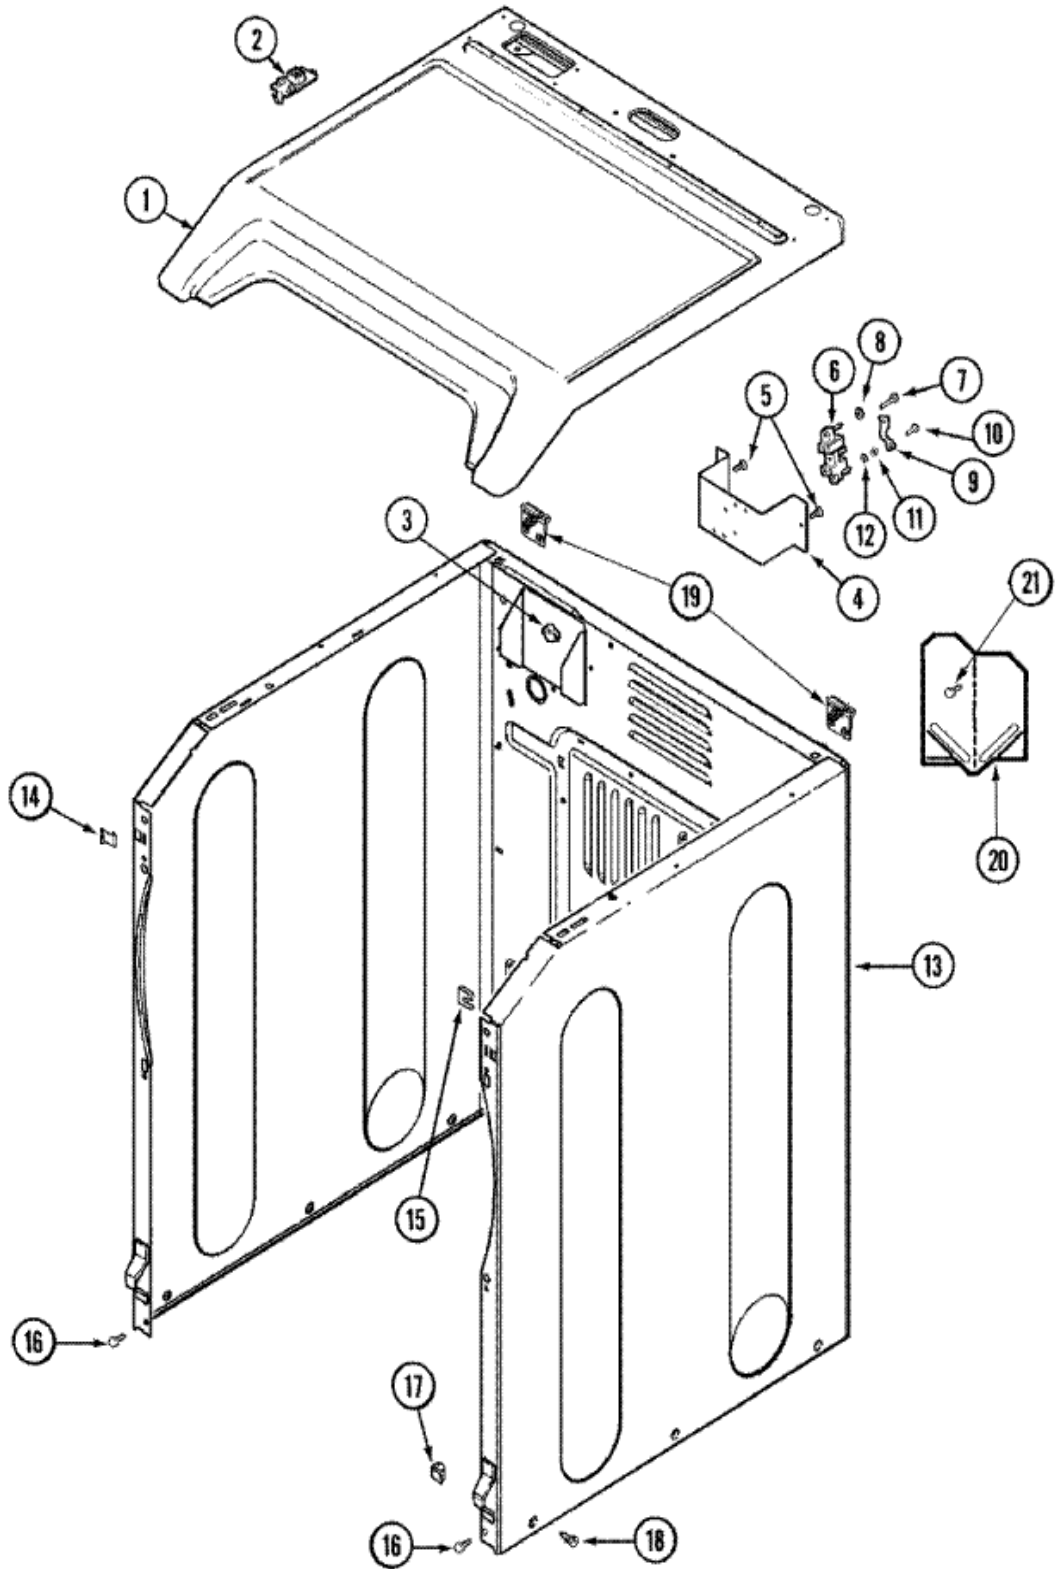

Distribuidor Autorizado

SurteRápido.com

Venta de Refacciones
Electrodomesticas

MDG8400AWW GABINETE

MDG8400AWW GABINETE

1	33002627	COVER, TOP (WHT-AS PK) (S/P)
2	33002891	PIN, LOCATOR (S/P)
3	22003298	RETAINER, WIRE (S/P)
4	33001826	DESCONTINUADO
5	22001995	SCREW (S/P)
6	33001244	BLOCK, TERMINAL (S/P)
7	Y312209	SCREW, No.10-24 X 3/4 INCH (S/P)
8	Y311270	WASHER, TERMINAL BLOCK (S/P)
9	Y312184	STRAP, GROUND (S/P)
10	33001245	DESCONTINUADO
11	311484	NUT, TERMINAL BLOCK (S/P)
12	311093	WASHER, 7/32 INCH (S/P)
13	22003639	DESCONTINUADO
13	22003556	SCREW (S/P)
14	22002049	CLIP (S/P)
15	213280	FRONT PANEL BRACKET/FASTENER (S/P)
16	22001995	SCREW (S/P)
17	22003298	RETAINER, WIRE (S/P)
18	213007	SCREW, CABINET (S/P)
19	22001995	SCREW (S/P)
19	22004095	HINGE, PLASTIC
20	33001795	COVER, TERMINAL BLOCK (S/P)
21	22001995	SCREW (S/P)
22	Y310376	CLIP, WIRE HARNESS (S/P)

MDG8400AWW TABLERO

MDG8400AWW TABLERO

1	22003938	SCREW, OVAL CTSK HD No.8 (S/P)
1	33002730	FACIA, CONTROL PANEL (WHT) (S/P)
2	22004165	TIMER DIAL SKIRT (WHT)
3	22003993	TIMER KNOB (BLUE) (WHT)
4	22003989	TIMER CAP (CHROME) WHT
5	22004050	DESCONTINUADO
5	22003987	CONTROL KNOB (CHROME) WHT (S/P)
6	33001855	SCREW (HEX HEAD) (S/P)
7	33002732	CHIME / BUZZER (S/P)
7	33002743	4 POSITION CHIME SWITCH (S/P)
7	33002854	TIMER
7	33002808	TIMER
7	33002855	TIMER
7	33002871	SWITCH, 4 POSITION (S/P)
8	33002738	DRYER SWITCH SUPPORT (S/P)
9	22003960	CONSOLE HOUSING (WHT) (S/P)
10	33002724	ROTARY INFINITE TEMP. SWITCH (S/P)
11	22003977	SWITCH, ROCKER (WHT)
12	22003938	SCREW, OVAL CTSK HD No.8 (S/P)
13	33002734	3 LIGHT DRYNESS DISPLAY (S/P)
13	33001855	SCREW (HEX HEAD) (S/P)
13	33002905	SENSOR ASSY (CHIME & DRYNESS)
14	33002746	LENS CARRIER ASSEMBLY (WHT) (S/P)