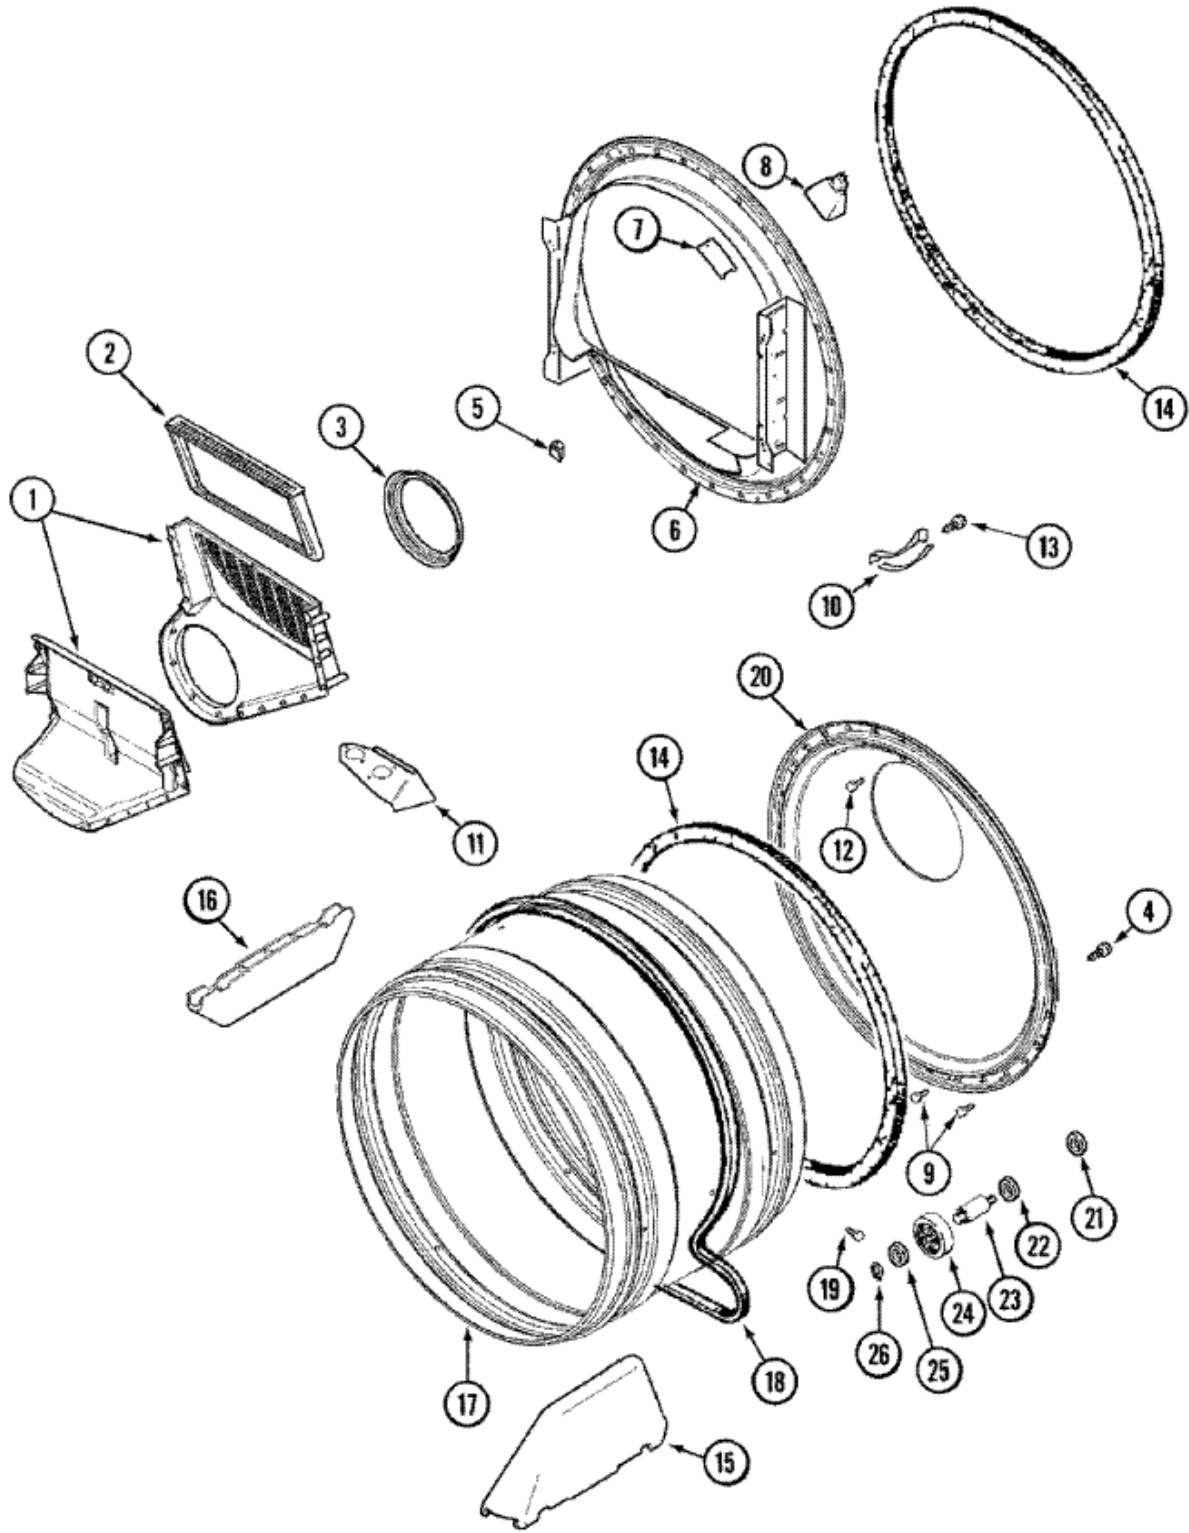

Distribuidor Autorizado

SurteRápido.com

Venta de Refacciones
Electrodomesticas

MDG8400AWW TAMBOR

MDG8400AWW TAMBOR

1	33001799	OUTLET DUCT ASSEMBLY
2	33001808	FILTER, LINT
3	33002560	SEAL, BLOWER (S/P)
4	33002190	SCREW (No.10-3/8``) (S/P)
5	22003298	RETAINER, WIRE (S/P)
6	33001809	SENSOR BAR ASSY.
6	33001868	FRONT, TUMBLER FRONT W/SENSOR
7	33001855	SCREW (HEX HEAD) (S/P)
7	33001689	CORD, POWER (AS WRAPPED) (S/P)
8	22002263	LAMP (10 WATT) (S/P)
8	33001870	HOLDER, LAMP (W/HOUSING) (S/P)
9	211294	SCREW (S/P)
10	306508	TUMBLER BEARING KIT
11	33001837	COVER, THERMOSTAT (ELEC ONLY) (S/P)
12	210932	SCREW, No.8 X 9/16 CTSK (S/P)
13	210720	RIVET (S/P)
14	33001807	SEAL, TUMBLER
15	33002032	BAFFLE (TALL)
16	33001755	BAFFLE (SHORT)
17	33001889	TUMBLER
18	33002535	V-BELT (TUMBLER)
19	33001788	SCREW, BAFFLE (S/P)
20	33002779	TUMBLER BACK & SEAL AS-PACK (S/P)
21	33001443	NUT, HEX (ROLLER SHAFT) (S/P)
22	Y312527	WASHER, IDLER SHAFT (QTY-1) (S/P)
23	Y312948	SHAFT, TUMBLER ROLLER (S/P)
24	12001541	BEARING & ROLLER ASSEMBLY
25	312535	WASHER, ROLLER SHAFT (S/P)
26	410233	RING, RETAINING (S/P)