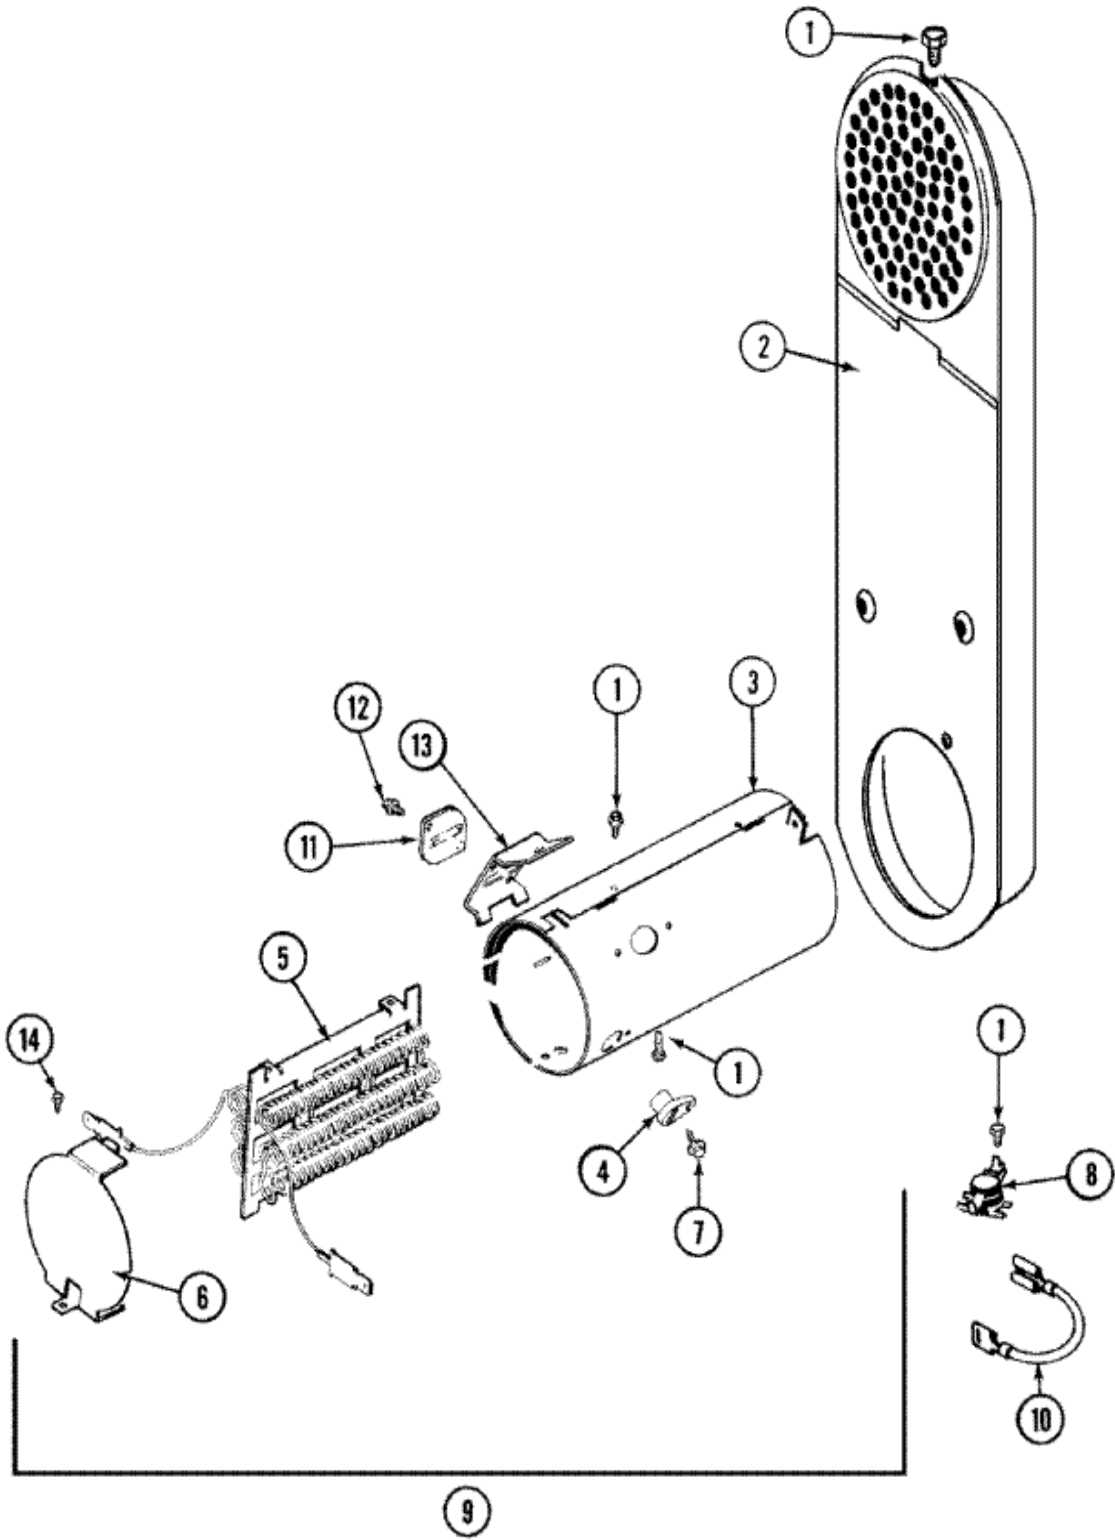

MDG8400AWW RESISTENCIA