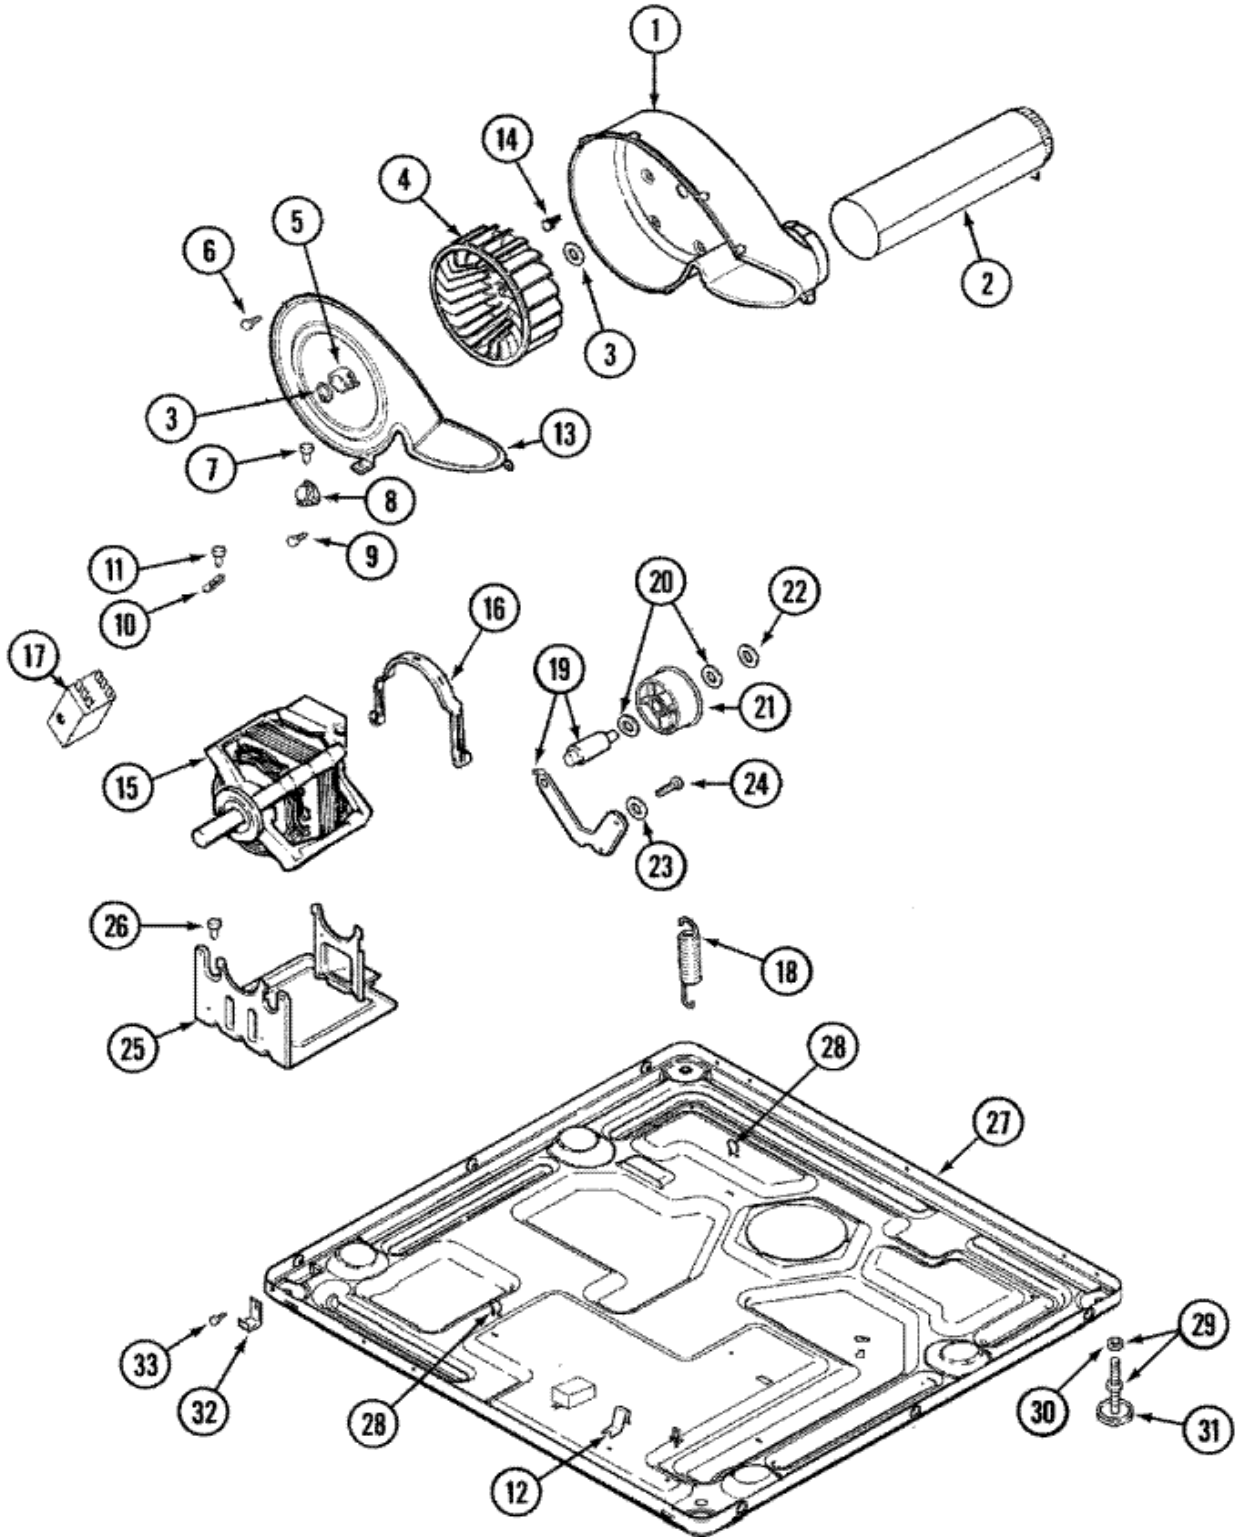

Distribuidor Autorizado

SurteRápido.com

Venta de Refacciones
Electrodomesticas

MDG8400AWW BASE