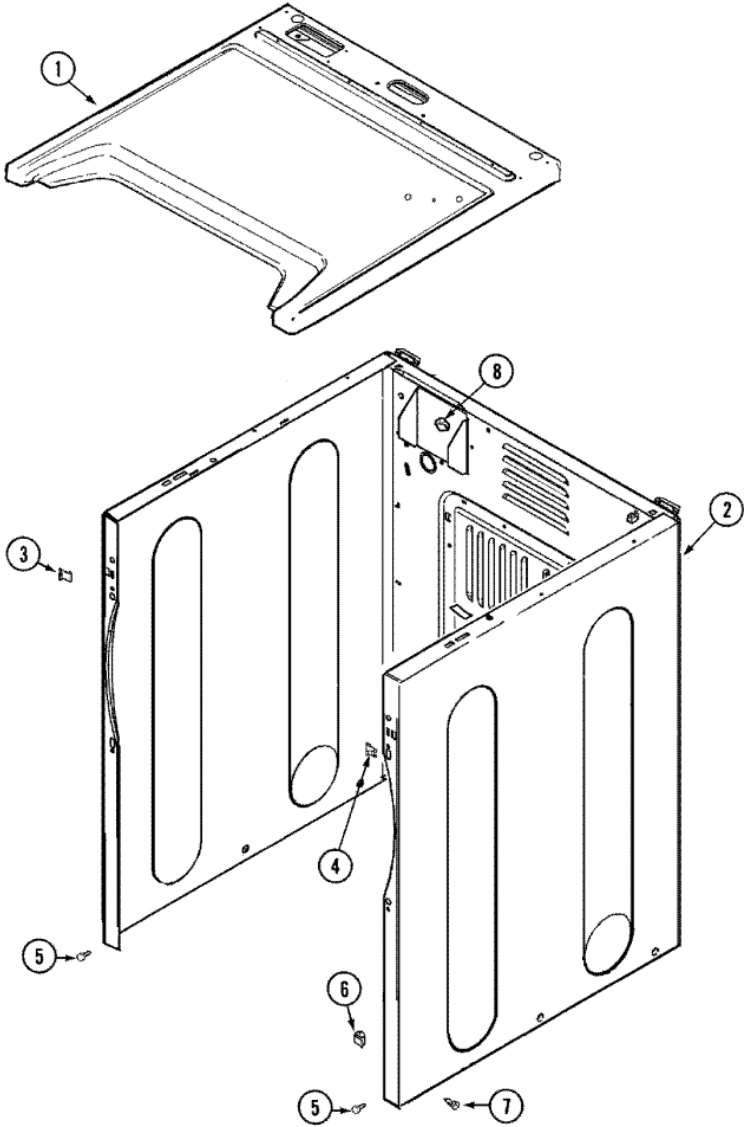

## MDG9306AWW GABINETE

1	33001896	COVER, TOP (WHT) (S/P)
2	33001897	CABINET (WHT) (S/P)
3	22002049	CLIP (S/P)
4	213280	FRONT PANEL BRACKET/FASTENER (S/P)
5	22001995	SCREW (S/P)
6	Y310376	CLIP, WIRE HARNESS (S/P)
7	213007	SCREW, CABINET (S/P)
8	Y310376	CLIP, WIRE HARNESS (S/P)