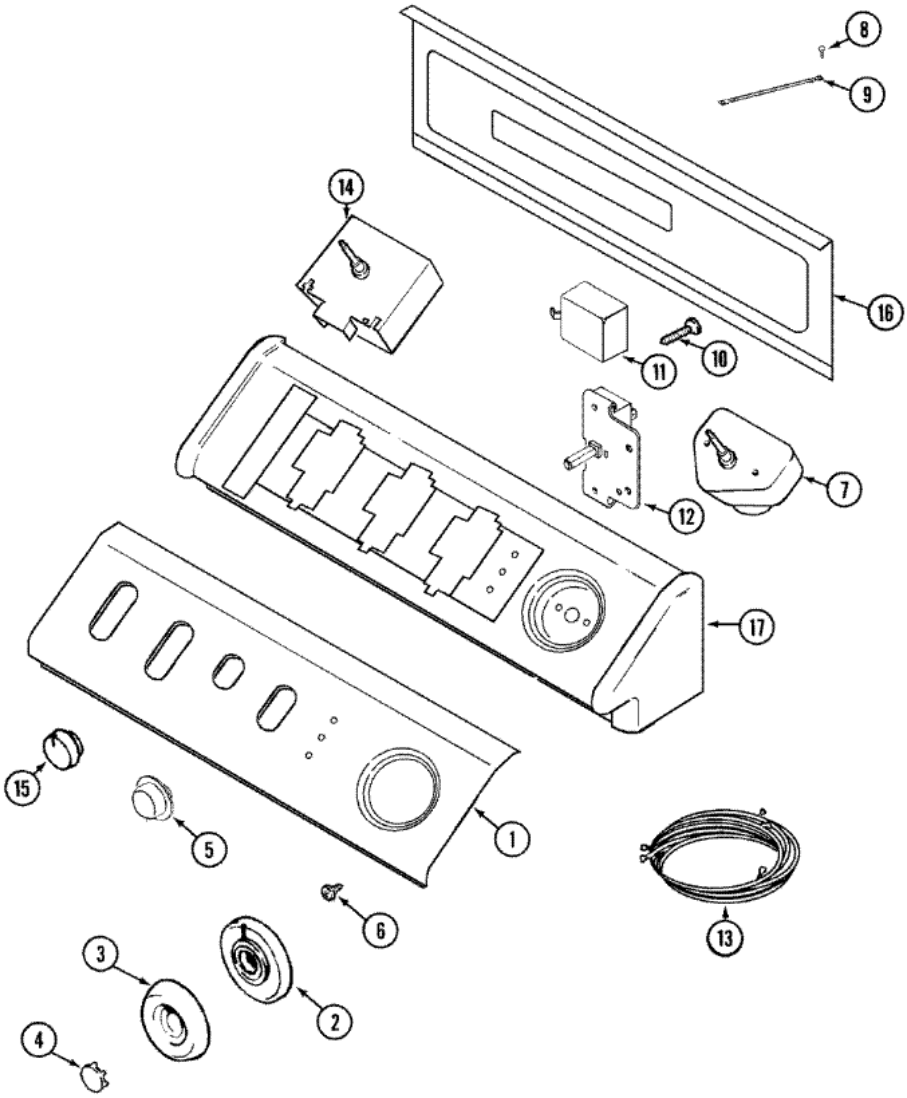

**MDG9306AWW TABLERO**

**MDG9306AWW TABLERO**

1	Y22002339	SCREW <b>(S/P)</b>
1	33001924	PANEL, CONTROL (WHT) <b>(S/P)</b>
2	33001621	SKIRT, TIMER DIAL (WHT)
3	22001659	TIMER KNOB – GREY
4	22001664	TIMER KNOB INSERT/CAP (WHT)
5	37001071	BUTTON, PUSH TO START (WHT) <b>(S/P)</b>
6	33001690	SCREW, TIMER <b>(S/P)</b>
7	33001631	TIMER
8	210186	<b>DESCONTINUADO</b>
9	33001859	<b>DESCONTINUADO</b>
10	216423	SCREW <b>(S/P)</b>
11	33001623	BUZZER, NON-ADJUSTABLE <b>(S/P)</b>
12	37001070	SWITCH, PUSH TO START (WHT) <b>(S/P)</b>
13	33001927	WIRE HARNESS, MAIN <b>(S/P)</b>
14	33001639	SWITCH, TEMPERATURE (GAS) <b>(S/P)</b>
15	22001663	KNOB, SELECTOR SWITCH (WHT) <b>(S/P)</b>
16	22002529	<b>DESCONTINUADO</b>
16	216423	SCREW <b>(S/P)</b>
17	27001110	CONSOLE (WHT) <b>(S/P)</b>