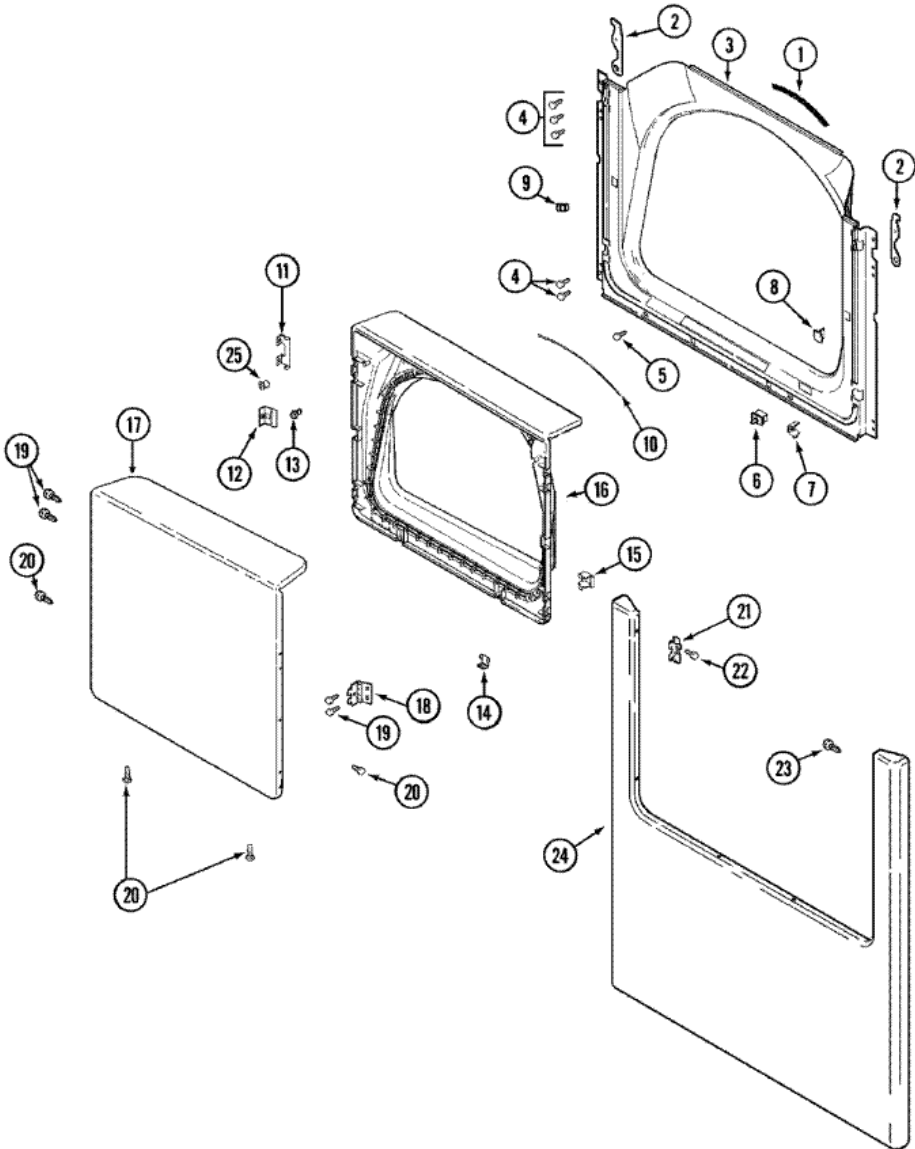

MDG9306AWW PUERTA