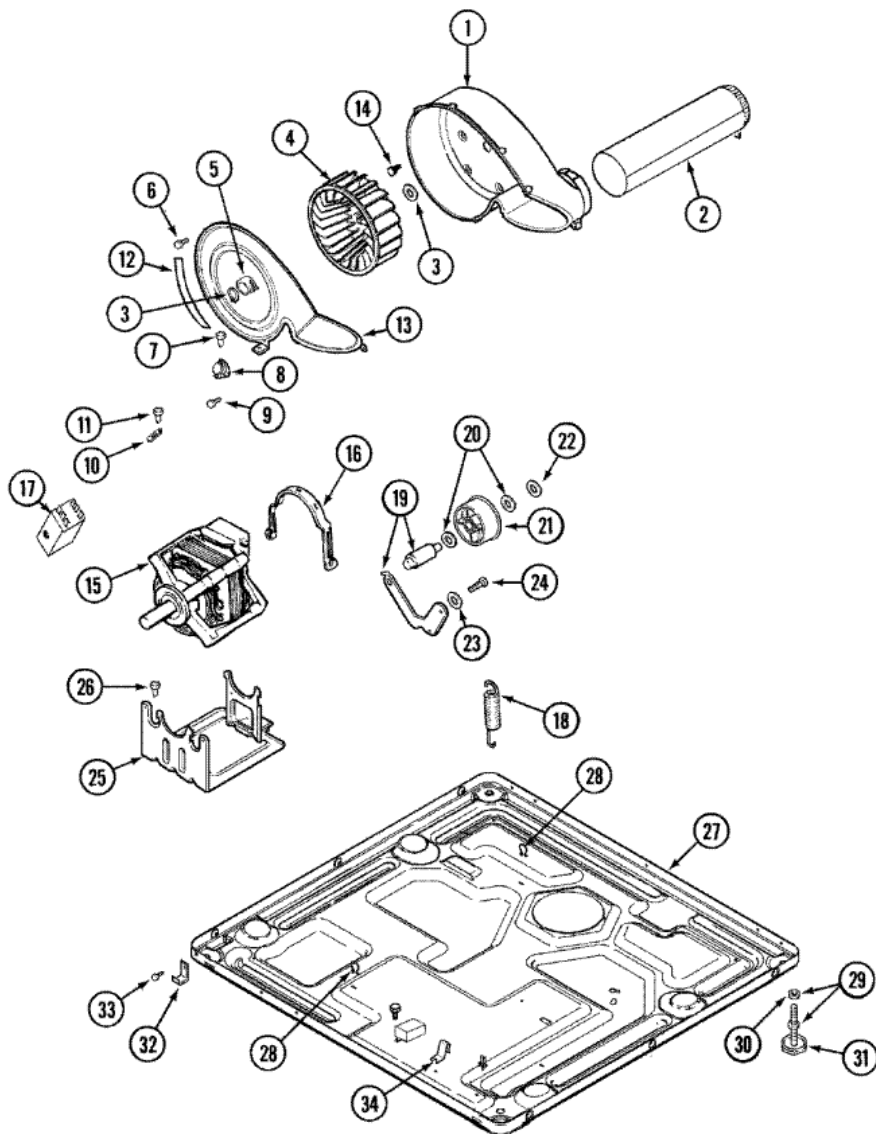

Distribuidor Autorizado

SurteRápido.com

Venta de Refacciones
Electrodomesticas

MDG9306AWW BASE