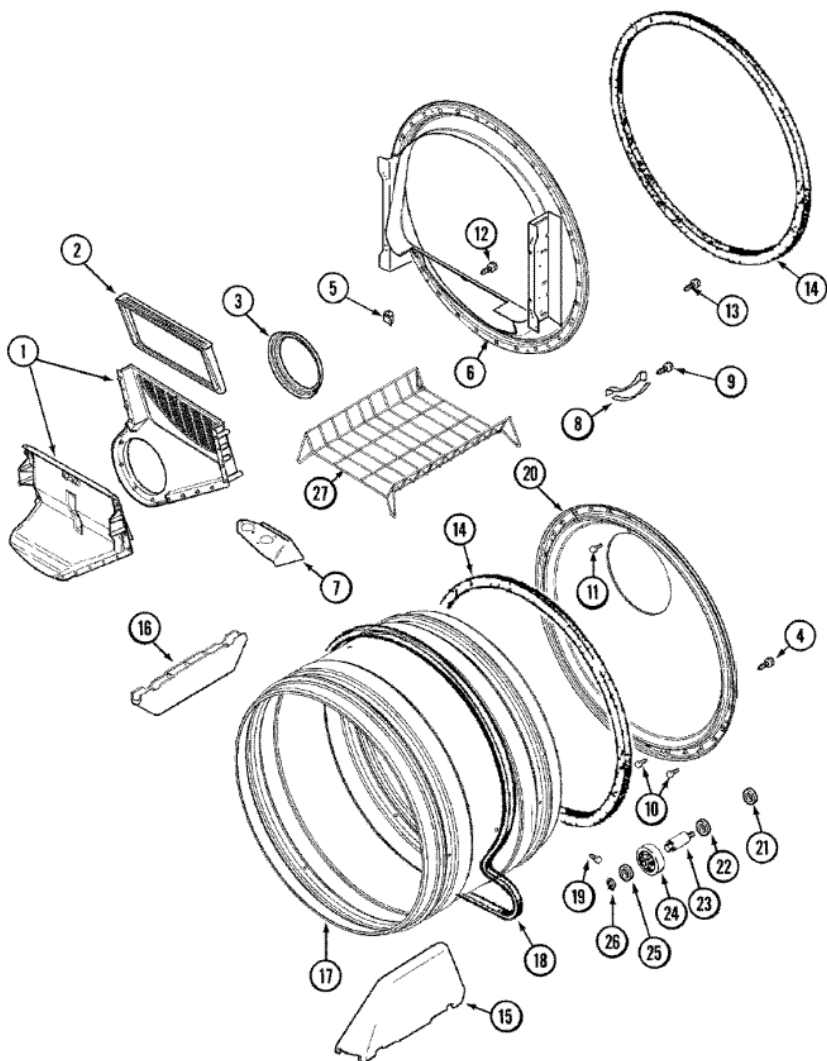

Distribuidor Autorizado

SurteRápido.com

Venta de Refacciones
Electrodomesticas

MDG9306AWW TAMBOR