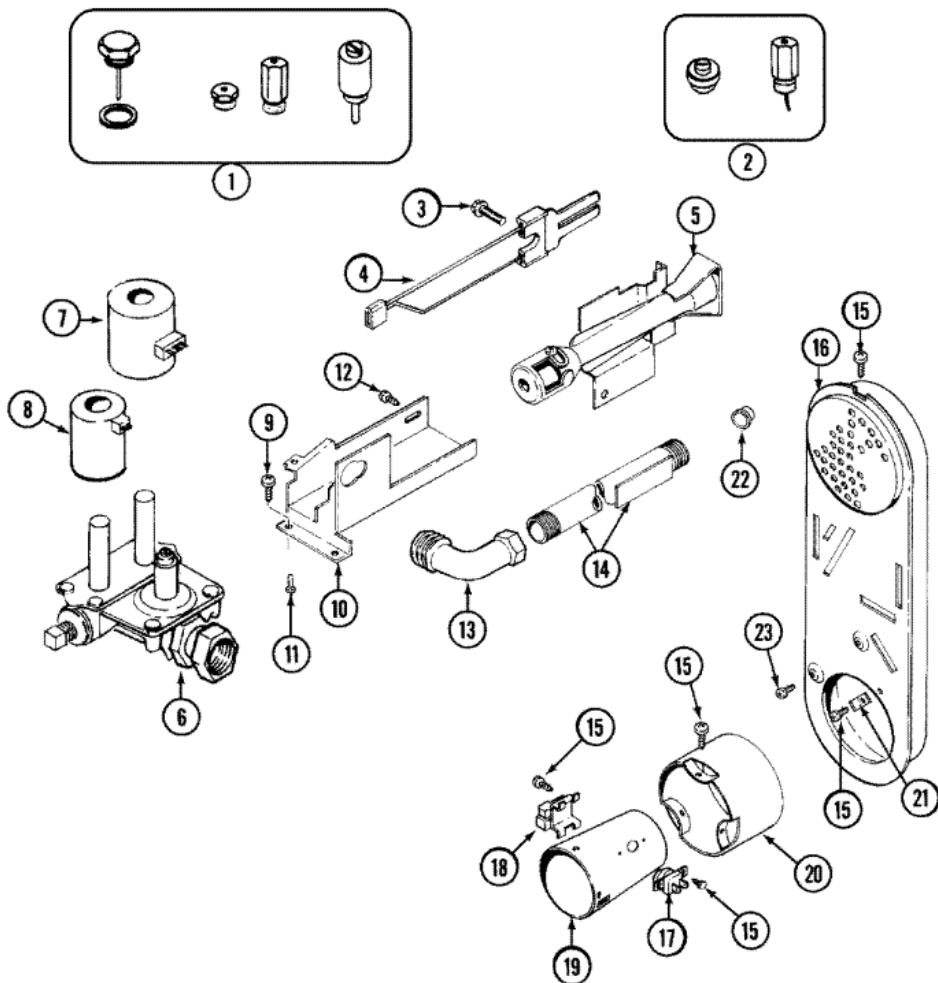

Distribuidor Autorizado

SurteRápido.com

Venta de Refacciones
Electrodomesticas

MDG9306AWW VALVULA