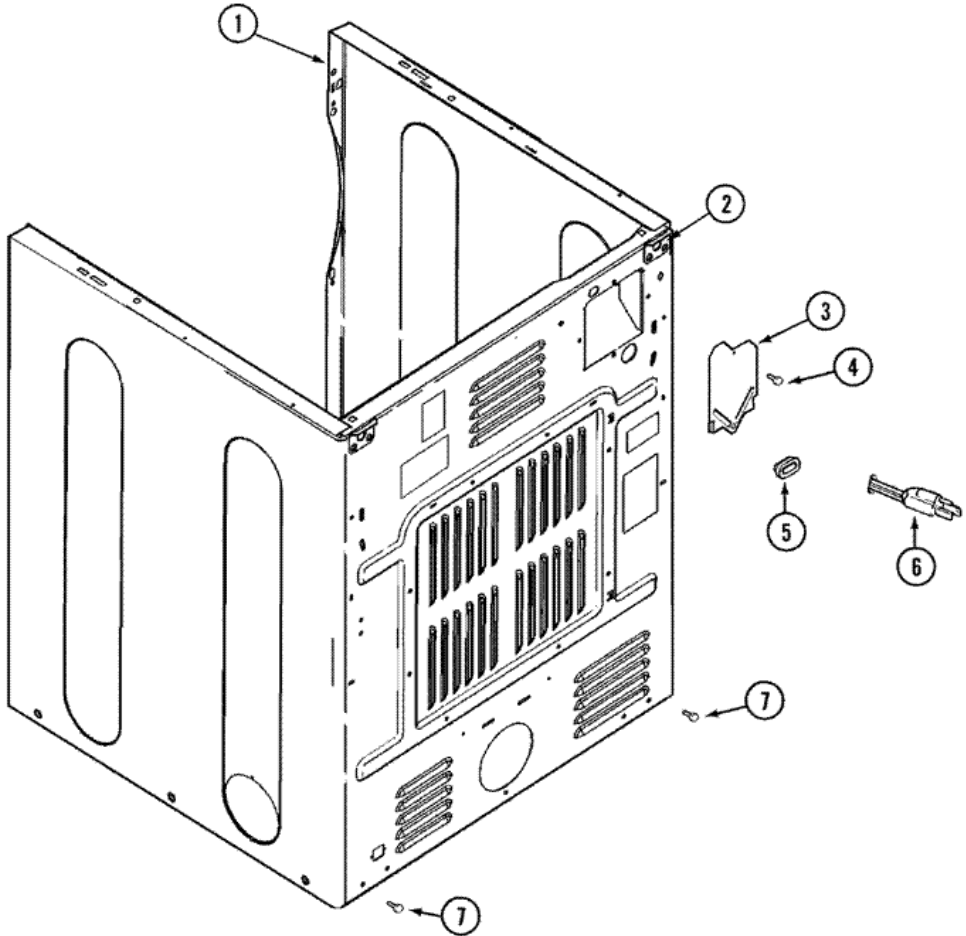

MDG9606AWW GABINETE

MDG9606AWW GABINETE

1	33001896	COVER, TOP (WHT) DESCONTINUADO
2	33001897	CABINET (WHT) DESCONTINUADO
3	22002049	CLIP (S/P)
4	213280	FRONT PANEL BRACKET/FASTENER (S/P)
5	22001995	SCREW (S/P)
6	Y310376	CLIP, WIRE HARNESS (S/P)
7	213007	SCREW, CABINET (S/P)
8	Y310376	CLIP, WIRE HARNESS (S/P)

MDG9606AWW GABINETE

MDG9606AWW GABINETE

1	33001897	CABINET (WHT) DESCONTINUADO
2	22001995	SCREW (S/P)
3	33001795	COVER, TERMINAL BLOCK (S/P)
4	22001995	SCREW (S/P)
5	211881	GROMMET, CORD
6	33001246	CORD, POWER DESCONTINUADO

MDG9606AWW TABLERO

MDG9606AWW TABLERO

1	Y22002339	SCREW (S/P)
1	33002564	PANEL, CONTROL (WHT) DESCONTINUADO
2	33001621	SKIRT, TIMER DIAL (WHT)
3	22001659	TIMER KNOB – GREY
4	22001664	TIMER KNOB INSERT/CAP (WHT)
5	37001071	BUTTON, PUSH TO START (WHT) (S/P)
6	33001690	SCREW, TIMER (S/P)
7	33001932	TIMER (W/CHIME)
8	216423	SCREW (S/P)
9	27001110	CONSOLE (WHT) (S/P)
10	37001070	SWITCH, PUSH TO START (WHT) (S/P)
11	33001936	WIRE HARNESS, MAIN (S/P)
12	33001653	SWITCH, TEMP 4 POS (GAS) (WHT) (S/P)
13	22001788	BUTTON, SWITCH (WHT-END) (S/P)
14	22001789	BUTTON, SWITCH (WHT-MDL) (S/P)
15	33002389	DISPLAY, DRYNESS (WHT)
16	22002529	BACK, CONSOLE PANEL DESCONTINUADO