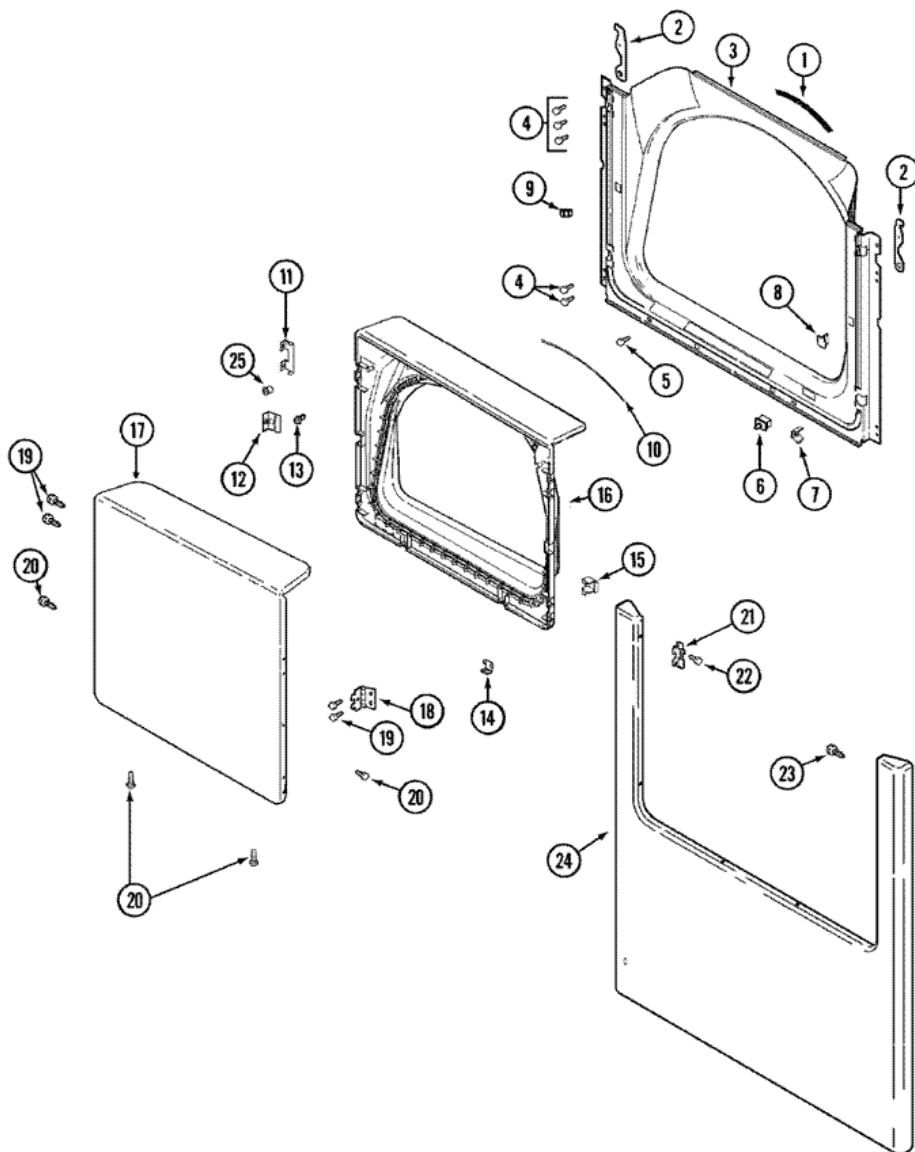

MDG9606AWW TABLERO

MDG9606AWW TABLERO

1	Y22002339	SCREW (S/P)
1	33002564	PANEL, CONTROL (WHT) DESCONTINUADO
2	33001621	SKIRT, TIMER DIAL (WHT)
3	22001659	TIMER KNOB – GREY
4	22001664	TIMER KNOB INSERT/CAP (WHT)
5	37001071	BUTTON, PUSH TO START (WHT) (S/P)
6	33001690	SCREW, TIMER (S/P)
7	33001932	TIMER (W/CHIME)
8	216423	SCREW (S/P)
9	27001110	CONSOLE (WHT) (S/P)
10	37001070	SWITCH, PUSH TO START (WHT) (S/P)
11	33001936	WIRE HARNESS, MAIN (S/P)
12	33001653	SWITCH, TEMP 4 POS (GAS) (WHT) (S/P)
13	22001788	BUTTON, SWITCH (WHT-END) (S/P)
14	22001789	BUTTON, SWITCH (WHT-MDL) (S/P)
15	33002389	DISPLAY, DRYNESS (WHT)
16	22002529	BACK, CONSOLE PANEL DESCONTINUADO

Distribuidor Autorizado

SurteRápido.com

Venta de Refacciones
Electrodomesticas

MDG9606AWW PUERTA

MDG9606AWW PUERTA

1	33001767	SEAL, SHROUD (S/P)
2	22002247	HOOK, SECURITY (S/P)
3	33001900	SHROUD (WHT) (S/P)
4	22001995	SCREW (S/P)
5	33001768	SCREW, SHROUD (S/P)
6	33001508	SWITCH, DOOR
7	33001760	BRACKET, HINGE (S/P)
8	279570	PLUG, DOOR CATCH
9	306436	CATCH, DOOR (W/PLUG)
9	279570	CATCH, DOOR (FEMALE)
10	33002094	SEAL, DOOR (S/P)
11	22002038	CLIP, DOOR (DOUBLE) (S/P)
12	33001793	BRACKET, STRIKE (S/P)
13	33001761	STRIKE, DOOR (MALE) (S/P)
14	22002039	CLIP, DOOR (SINGLE) (S/P)
15	33001763	PLUG, INNER DOOR (S/P)
16	33001899	DOOR, INNER (WHT) (S/P)
17	33001904	DOOR, OUTER (WHT) (S/P)
17	22001817	SHEET, SOUND DAMPER (FT. PNL) (S/P)
18	33001759	HINGE, DOOR (S/P)
19	22002062	SCREW (S/P)
20	22002063	SCREW No.8-18AB WAFER HD (S/P)
21	33001764	COVER, HINGE HOLE (WHT) (S/P)
22	33001787	SCREW, HINGE (S/P)
23	22002012	SCREW, HINGE (S/P)
24	33001901	PANEL, FRONT (WHT) (S/P)
25	33001771	BUSHING, INNER DOOR (S/P)