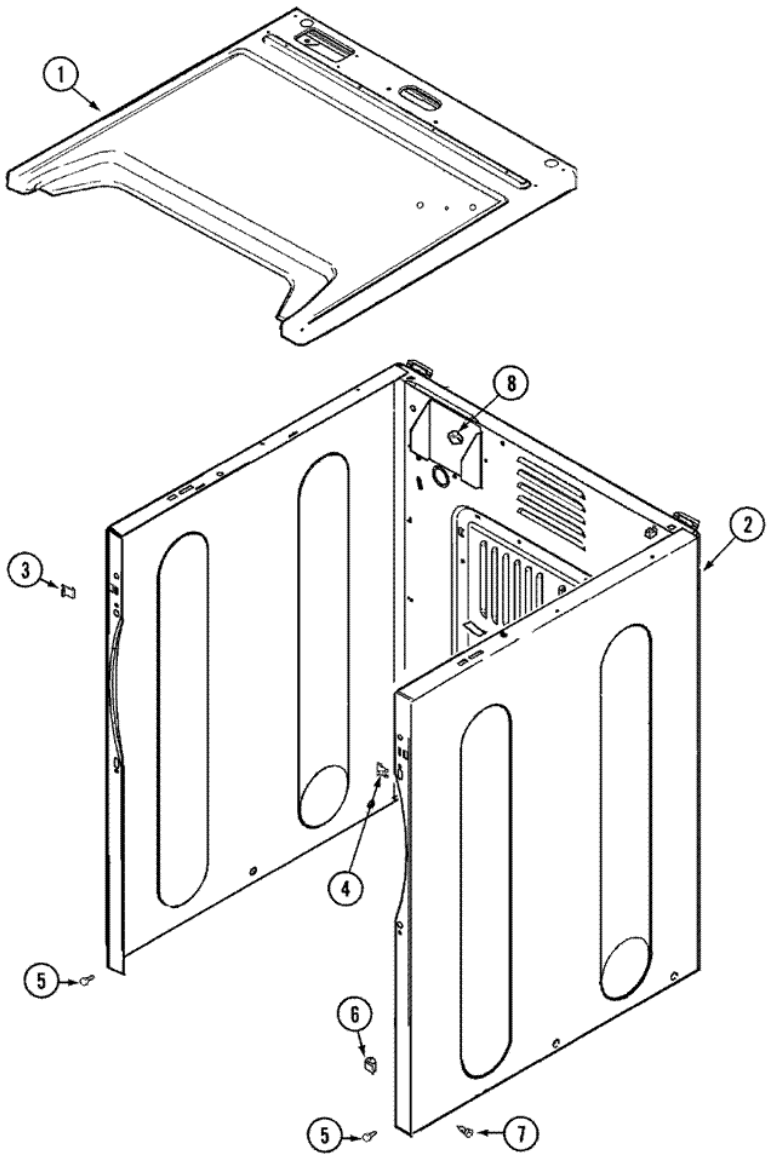

MDG9606AWW GABINETE

MDG9606AWW GABINETE

1	33001896	COVER, TOP (WHT) DESCONTINUADO
2	33001897	CABINET (WHT) DESCONTINUADO
3	22002049	CLIP (S/P)
4	213280	FRONT PANEL BRACKET/FASTENER (S/P)
5	22001995	SCREW (S/P)
6	Y310376	CLIP, WIRE HARNESS (S/P)
7	213007	SCREW, CABINET (S/P)
8	Y310376	CLIP, WIRE HARNESS (S/P)

MDG9606AWW GABINETE

MDG9606AWW GABINETE

1	33001897	CABINET (WHT) DESCONTINUADO
2	22001995	SCREW (S/P)
3	33001795	COVER, TERMINAL BLOCK (S/P)
4	22001995	SCREW (S/P)
5	211881	GROMMET, CORD
6	33001246	CORD, POWER DESCONTINUADO

MDG9606AWW TABLERO

MDG9606AWW TABLERO

1	Y22002339	SCREW (S/P)
1	33002564	PANEL, CONTROL (WHT) DESCONTINUADO
2	33001621	SKIRT, TIMER DIAL (WHT)
3	22001659	TIMER KNOB – GREY
4	22001664	TIMER KNOB INSERT/CAP (WHT)
5	37001071	BUTTON, PUSH TO START (WHT) (S/P)
6	33001690	SCREW, TIMER (S/P)
7	33001932	TIMER (W/CHIME)
8	216423	SCREW (S/P)
9	27001110	CONSOLE (WHT) (S/P)
10	37001070	SWITCH, PUSH TO START (WHT) (S/P)
11	33001936	WIRE HARNESS, MAIN (S/P)
12	33001653	SWITCH, TEMP 4 POS (GAS) (WHT) (S/P)
13	22001788	BUTTON, SWITCH (WHT-END) (S/P)
14	22001789	BUTTON, SWITCH (WHT-MDL) (S/P)
15	33002389	DISPLAY, DRYNESS (WHT)
16	22002529	BACK, CONSOLE PANEL DESCONTINUADO