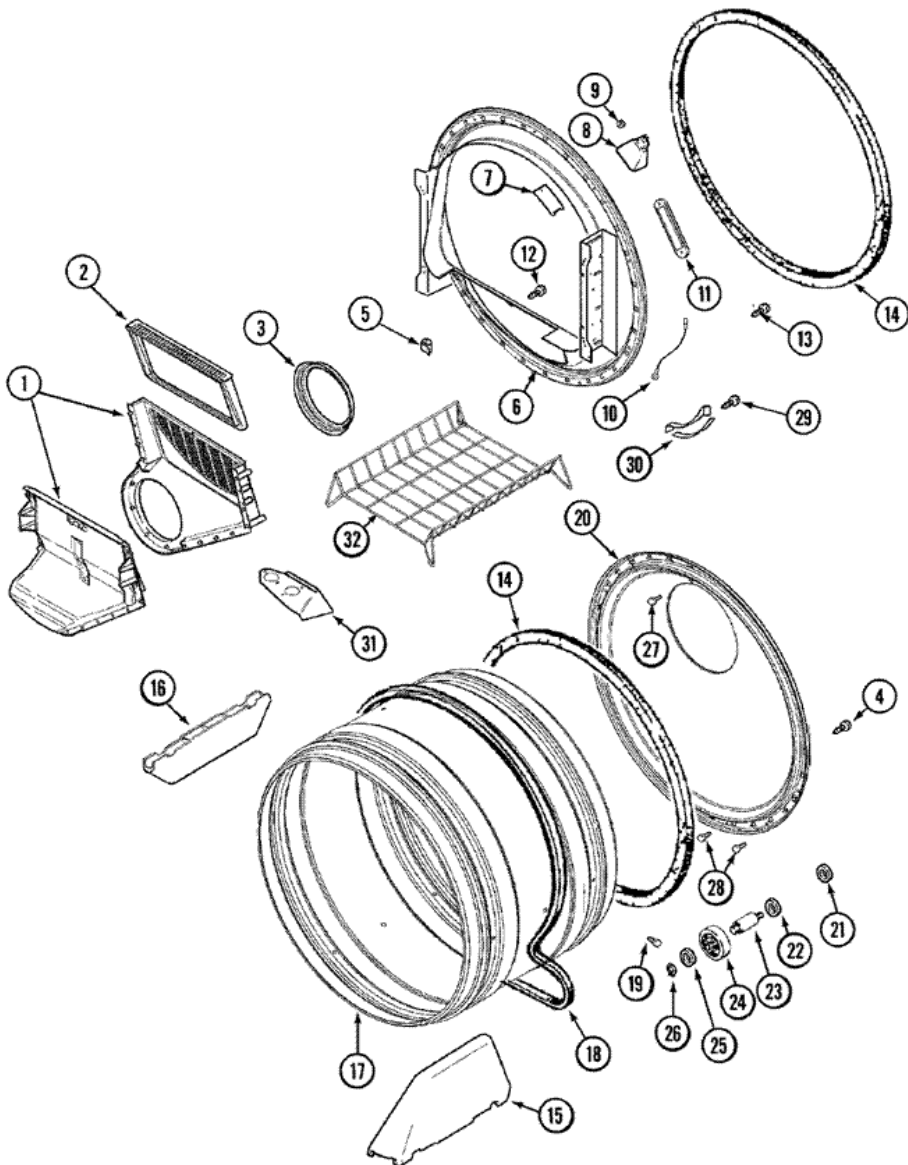

27	33002465	BASE DESCONTINUADO
28	410490	SPRING, WIRE HARNESS (S/P)
29	305086	ADJUSTABLE LEG & NUT
30	Y052740	NUT (S/P)
31	314137	FOOT, RUBBER
32	22002239	CLIP, LOWER FRONT PANEL (S/P)
33	Y310632	SCREW (S/P)

Distribuidor Autorizado

SurteRápido.com

Venta de Refacciones
Electrodomesticas

MDG9606AWW TAMBOR