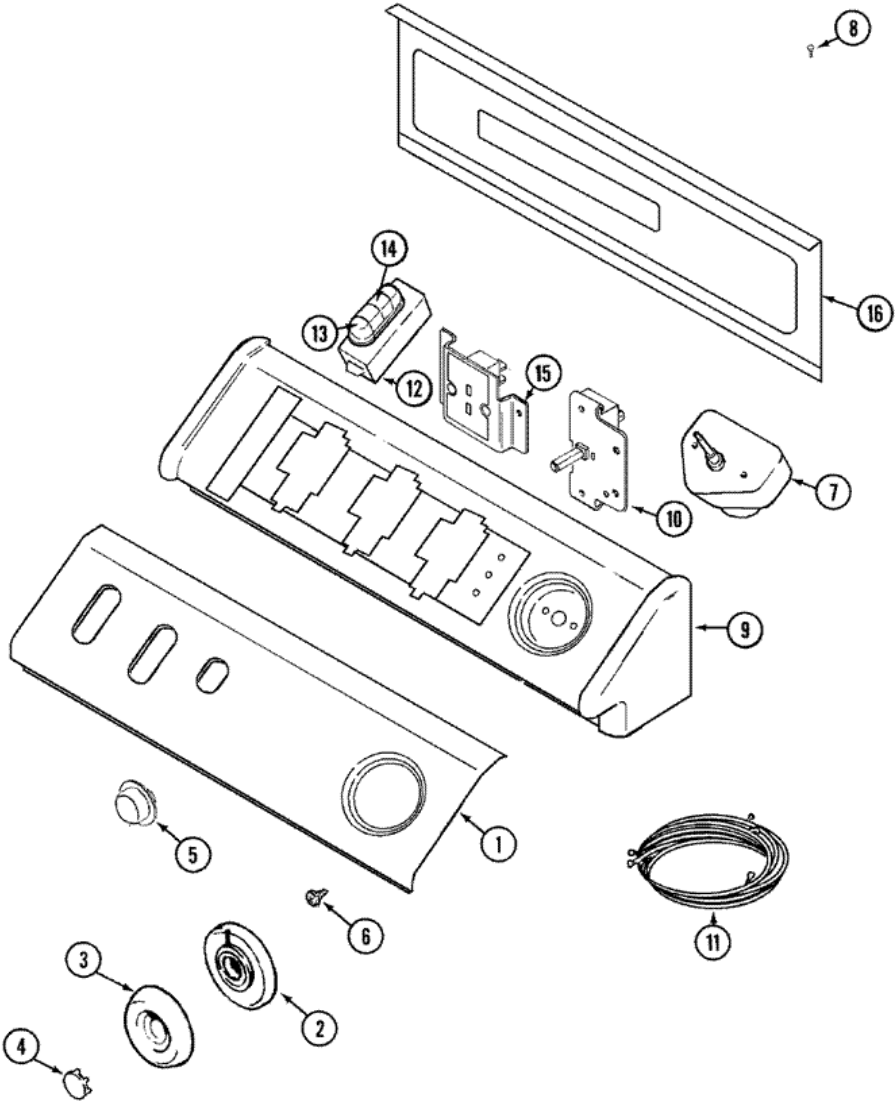

MDG9606AWW GABINETE

MDG9606AWW GABINETE

1	33001897	CABINET (WHT) DESCONTINUADO
2	22001995	SCREW (S/P)
3	33001795	COVER, TERMINAL BLOCK (S/P)
4	22001995	SCREW (S/P)
5	211881	GROMMET, CORD
6	33001246	CORD, POWER DESCONTINUADO

MDG9606AWW TABLERO

MDG9606AWW TABLERO

1	Y22002339	SCREW (S/P)
1	33002564	PANEL, CONTROL (WHT) DESCONTINUADO
2	33001621	SKIRT, TIMER DIAL (WHT)
3	22001659	TIMER KNOB – GREY
4	22001664	TIMER KNOB INSERT/CAP (WHT)
5	37001071	BUTTON, PUSH TO START (WHT) (S/P)
6	33001690	SCREW, TIMER (S/P)
7	33001932	TIMER (W/CHIME)
8	216423	SCREW (S/P)
9	27001110	CONSOLE (WHT) (S/P)
10	37001070	SWITCH, PUSH TO START (WHT) (S/P)
11	33001936	WIRE HARNESS, MAIN (S/P)
12	33001653	SWITCH, TEMP 4 POS (GAS) (WHT) (S/P)
13	22001788	BUTTON, SWITCH (WHT-END) (S/P)
14	22001789	BUTTON, SWITCH (WHT-MDL) (S/P)
15	33002389	DISPLAY, DRYNESS (WHT)
16	22002529	BACK, CONSOLE PANEL DESCONTINUADO

Distribuidor Autorizado

SurteRápido.com

Venta de Refacciones
Electrodomesticas

MDG9606AWW PUERTA

MDG9606AWW PUERTA

1	33001767	SEAL, SHROUD (S/P)
2	22002247	HOOK, SECURITY (S/P)
3	33001900	SHROUD (WHT) (S/P)
4	22001995	SCREW (S/P)
5	33001768	SCREW, SHROUD (S/P)
6	33001508	SWITCH, DOOR
7	33001760	BRACKET, HINGE (S/P)
8	279570	PLUG, DOOR CATCH
9	306436	CATCH, DOOR (W/PLUG)
9	279570	CATCH, DOOR (FEMALE)
10	33002094	SEAL, DOOR (S/P)
11	22002038	CLIP, DOOR (DOUBLE) (S/P)
12	33001793	BRACKET, STRIKE (S/P)
13	33001761	STRIKE, DOOR (MALE) (S/P)
14	22002039	CLIP, DOOR (SINGLE) (S/P)
15	33001763	PLUG, INNER DOOR (S/P)
16	33001899	DOOR, INNER (WHT) (S/P)
17	33001904	DOOR, OUTER (WHT) (S/P)
17	22001817	SHEET, SOUND DAMPER (FT. PNL) (S/P)
18	33001759	HINGE, DOOR (S/P)
19	22002062	SCREW (S/P)
20	22002063	SCREW No.8-18AB WAFER HD (S/P)
21	33001764	COVER, HINGE HOLE (WHT) (S/P)
22	33001787	SCREW, HINGE (S/P)
23	22002012	SCREW, HINGE (S/P)
24	33001901	PANEL, FRONT (WHT) (S/P)
25	33001771	BUSHING, INNER DOOR (S/P)