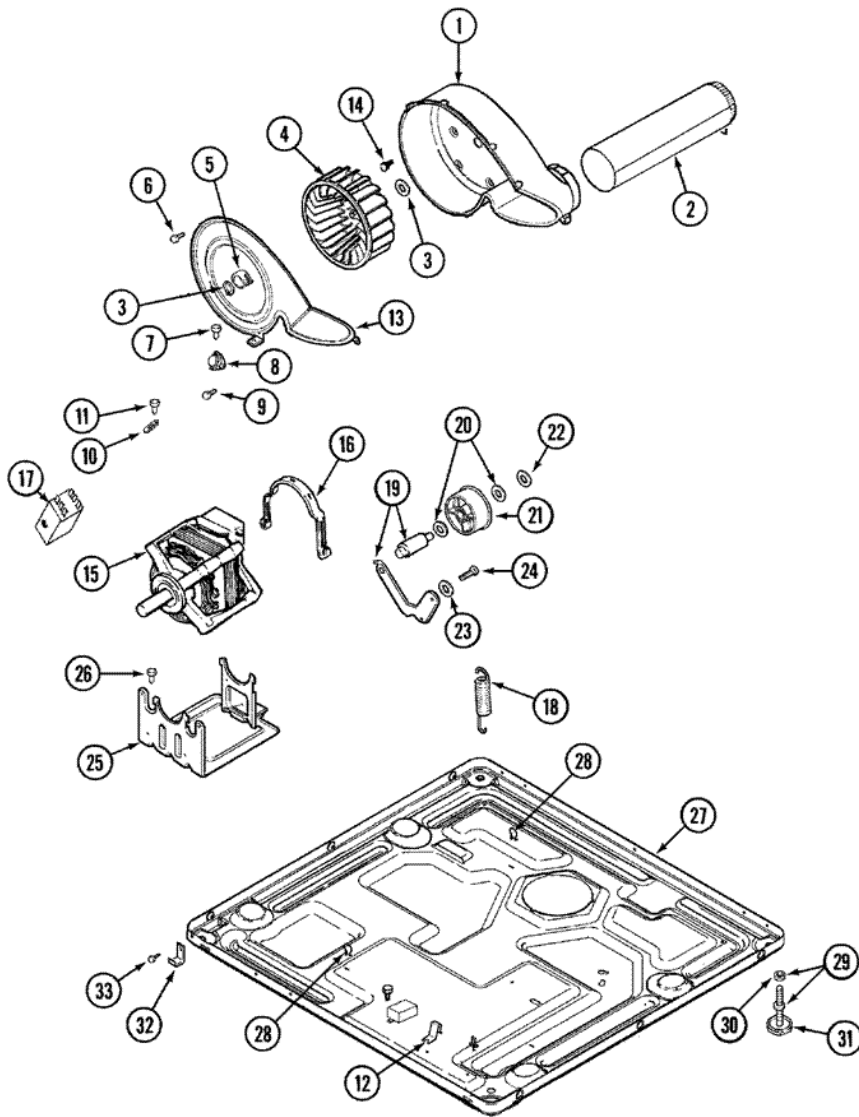

Distribuidor Autorizado

SurteRápido.com

Venta de Refacciones
Electrodomesticas

MDG9606AWW BASE