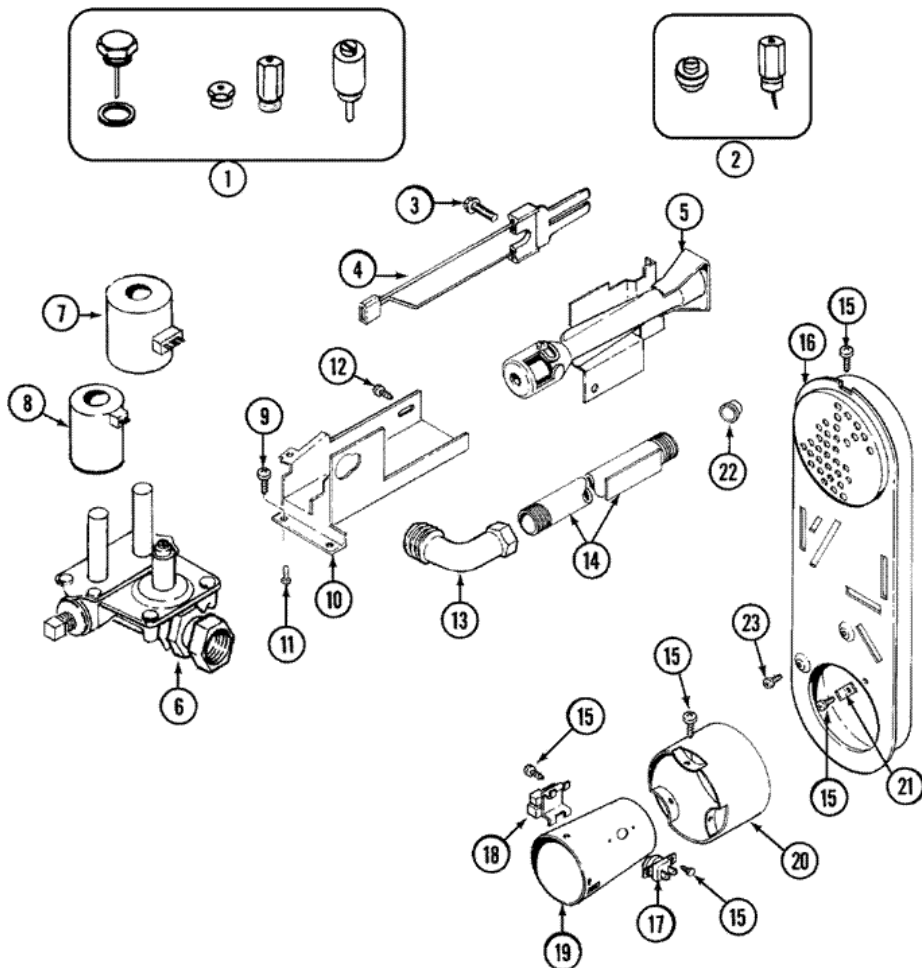

Distribuidor Autorizado

SurteRápido.com

Venta de Refacciones
Electrodomesticas

MDG9606AWW QUEMADOR