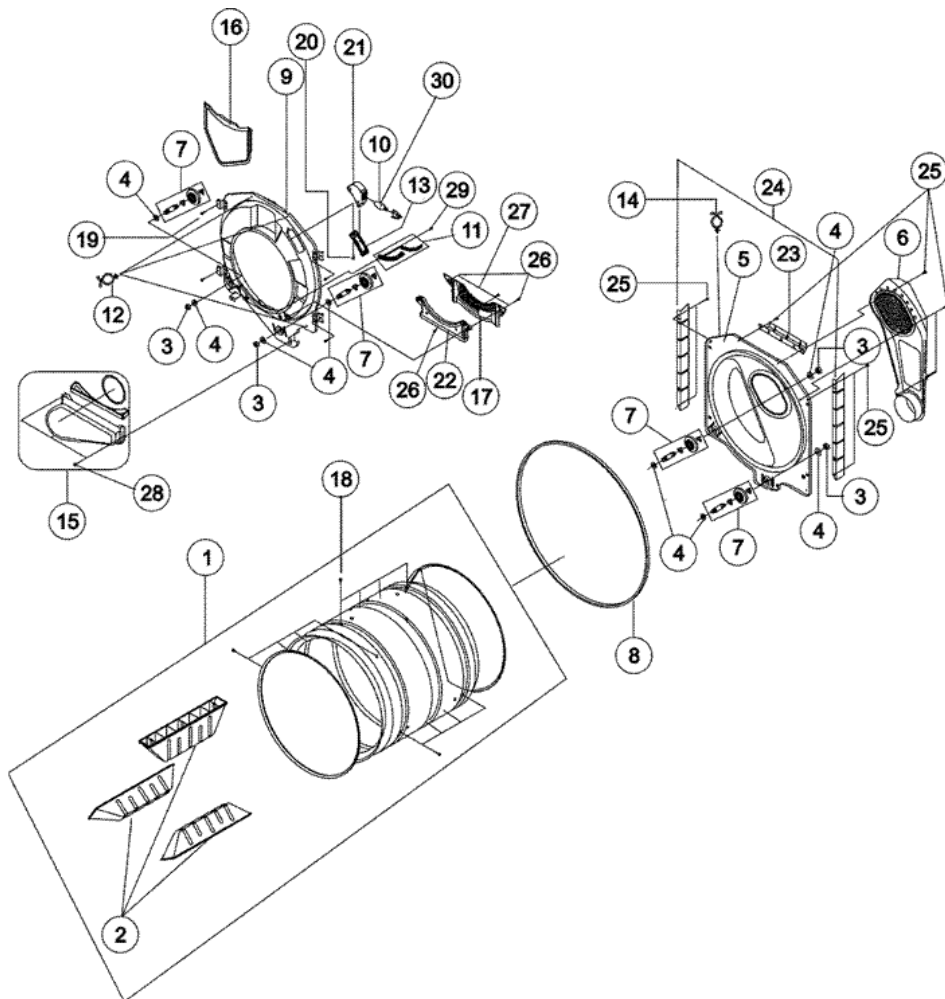

Distribuidor Autorizado

SurteRápido.com

Venta de Refacciones
Electrodomesticas

MDG9700AWM TINAS