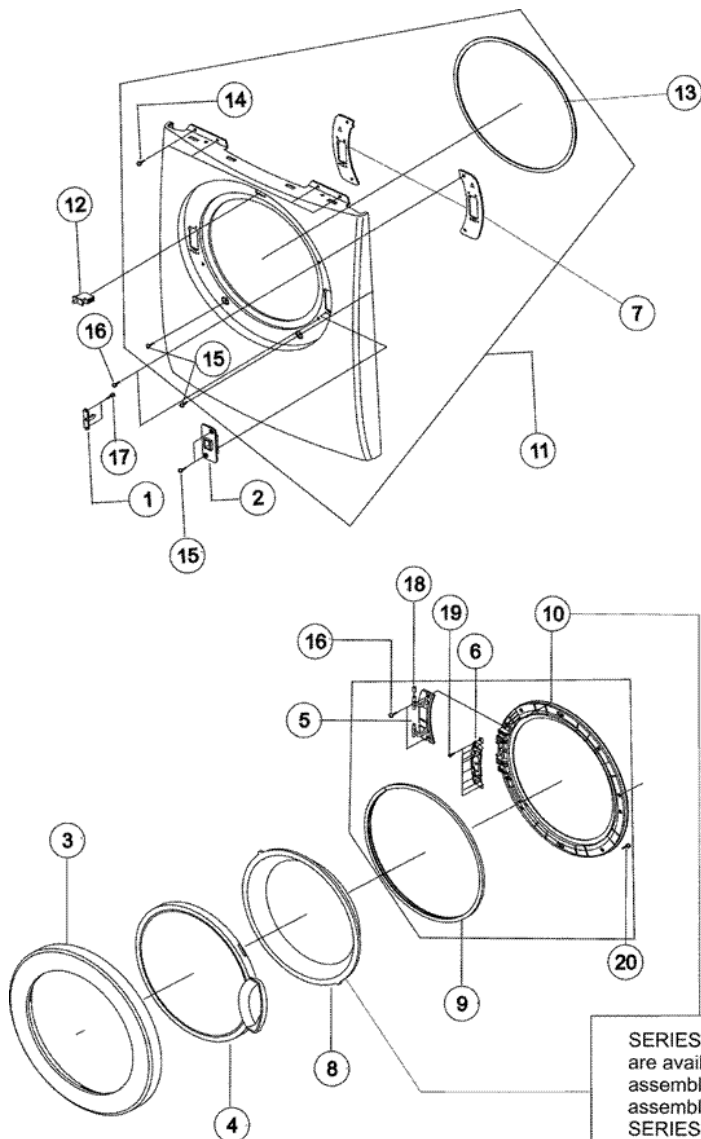

Distribuidor Autorizado

SurteRápido.com

Venta de Refacciones
Electrodomesticas

MDG9700AWM TINAS

MDG9700AWM TINAS

1	35001130	ASSY-DRUM WRAPPER (S/P)
2	35001131	DRUM-LIFTER (S/P)
3	35001132	NUT-HEX (S/P)
4	35001133	WASHER (S/P)
5	35001134	DRUM-BACK (S/P)
6	35001240	ASSY-DUCT AIR (S/P)
6	35001135	ASSY-DUCT AIR (S/P)
7	35001136	ASSY-ROLLER (S/P)
8	35001137	BELT-TIMING GEAR (S/P)
9	35001149	ASSY-DRUM FRONT (S/P)
10	35001138	LAMP-INCANDESCENT (S/P)
11	35001150	ASSY-GUIDE SENSOR (S/P)
12	6046-000310	STAND OFF (S/P)
13	35001139	COVER-LAMP (S/P)
14	35001004	HOLDER-WIRE (RETAINER/CLIP) (S/P)
15	35001140	ASSY-DUCT OUTLET (S/P)
16	35001141	CASE-FILTER (S/P)
17	35001142	COVER-FILTER (B) (S/P)
18	6002-001204	SCREW-TAPPING (S/P)
19	34001211	SCREW-PUMP BRACKET (S/P)
20	6002-001006	SCREW-TAPPING;TH, +, 2S, M4, L12 (S/P)
21	35001143	GUIDE-LAMP (S/P)
22	35001144	COVER-FILTER (F) (S/P)
23	35001145	BRACKET-DRUM BACK (T) (S/P)
24	35001146	BRACKET-DRUM BACK (S) (S/P)
25	6002-000239	SCREW-TAPPING DESCONTINUADO
26	35001147	SCREW-TAPPING (S/P)
27	6002-001320	SCREW-TAPPING (S/P)
28	6002-000231	SCREW-TAPPING DESCONTINUADO
29	6002-001320	SCREW-TAPPING (S/P)
30	35001148	SOCKET-LAMP (S/P)

Distribuidor Autorizado

SurteRápido.com

Venta de Refacciones
Electrodomesticas

MDG9700AWM PUERTA

SERIES 10 - Items 8 & 10
are available only in the
assembly 35001206. The
assembly includes item 9.
SERIES 11 - Items 8 & 10
are available as single items.