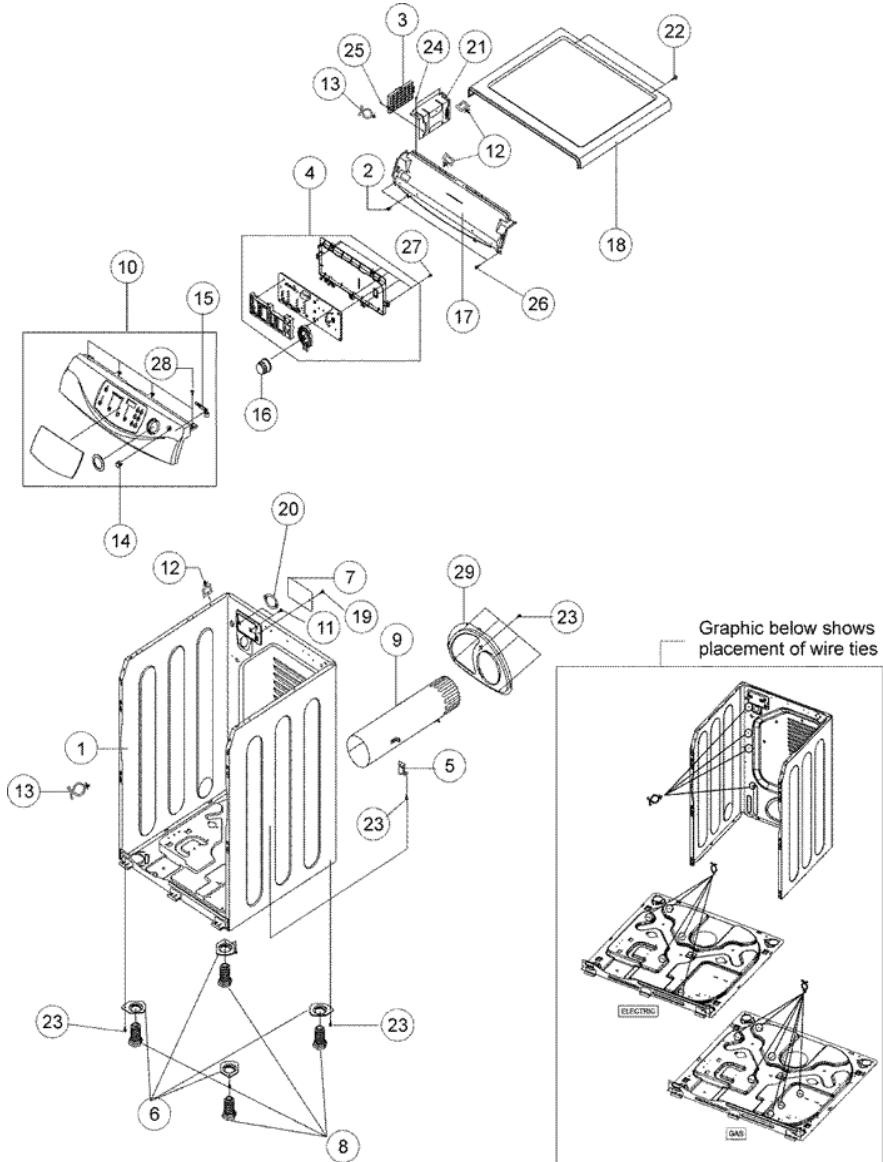

27	35001099	SCREW-SPECIAL (S/P)
28	35001100	HEATER-IGNITOR (S/P)
29	12001224	KIT, CTRL. PANEL W/KNOB (WHT) DESCONTINUADO
29	35001101	DUCT-CONE (F) (S/P)
30	35001102	DUCT-CONE (B) (S/P)
31	35001103	BRACKET-BURNER (S/P)
32	35001104	DIE-HEATER (S/P)
33	35001105	BRACKET-THERMISTOR (S/P)
34	35001106	BRACKET-MOTOR (S/P)
35	6002-000231	SCREW-TAPPING DESCONTINUADO
36	35001107	SCREW-TAPPING (S/P)
37	6002-000231	SCREW-TAPPING DESCONTINUADO
38	6002-000231	SCREW-TAPPING DESCONTINUADO
39	6002-000231	SCREW-TAPPING DESCONTINUADO
40	6002-000239	SCREW-TAPPING DESCONTINUADO
41	6002-000231	SCREW-TAPPING DESCONTINUADO
42	35001234	SCREW-TAPPING DESCONTINUADO
43	6002-000231	SCREW-TAPPING DESCONTINUADO
44	6002-000231	SCREW-TAPPING DESCONTINUADO
45	6002-000470	SCREW-TAPPING DESCONTINUADO
46	6002-000231	SCREW-TAPPING DESCONTINUADO
47	35001116	SCREW-TAPPING (S/P)
48	35001117	ABSORBER-IGNITOR (S/P)
49	6002-000231	SCREW-TAPPING DESCONTINUADO
50	35001109	DUCT-HEATER (U) (S/P)
51	35001110	DUCT-HEATER (L) (S/P)

Distribuidor Autorizado

SurteRápido.com

Venta de Refacciones
Electrodomesticas

MDG9700AWM TABLERO