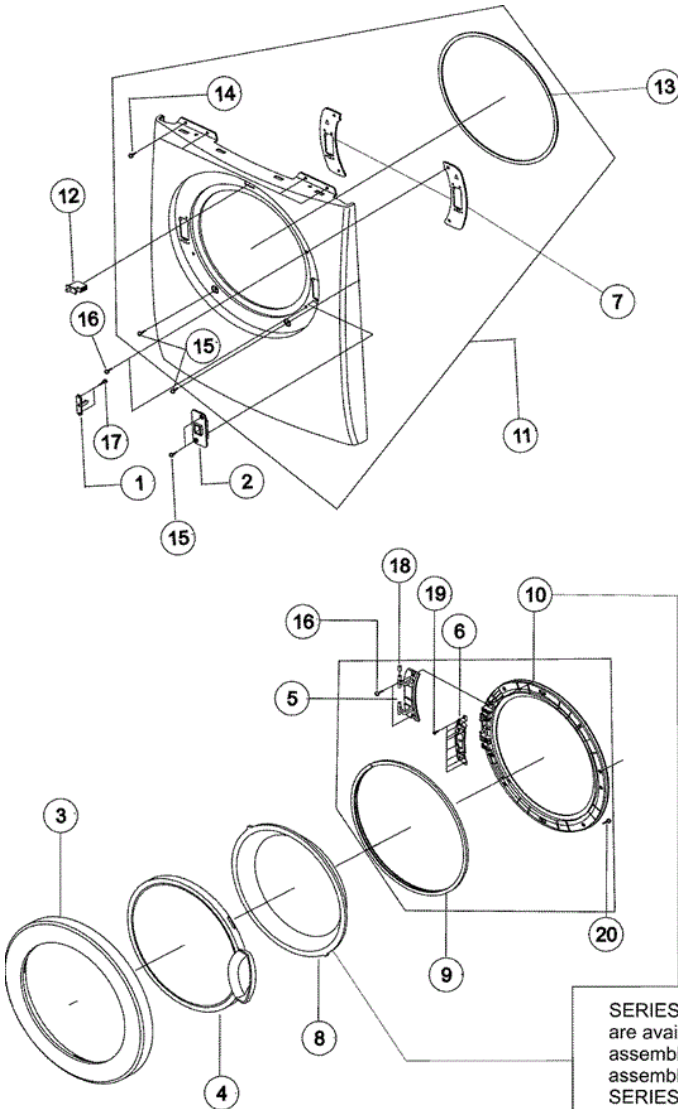

MDG9700AWW PUERTA

SERIES 10 - Items 8 & 10 are available only in the assembly 35001206. The assembly includes item 9.
SERIES 11 - Items 8 & 10 are available as single items.