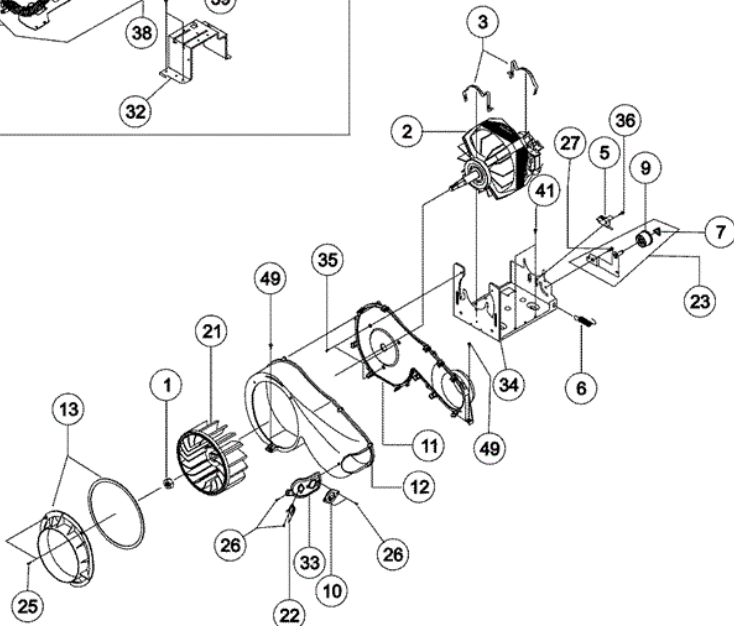

## MDG9700AWW QUEMADOR, MOTOR

1	35001079	10	NUT-INCH
2	35001080	10	MOTOR-DRYER
3	35001081	10	SPRING-PLATE
4	6021-001130	10	NUT-CIRCULAR
5	35001082	10	SWITCH-MICRO
6	35001083	10	SPRING-TENSION
6	35001278	16	SPRING-TENSION
7	35001084	10	HOLDER-SHAFT
8	35001119	10	ASSY-HEATER DUCT
9	35001086	10	ASSY-ROLLER
10	35001191	10	THERMISTOR
11	35001088	10	GUIDE-DUCT FAN
12	35001089	10	COVER-DUCT FAN
13	35001090	10	ASSY-DUCT CONNECTOR
14	35001193	10	ASSY-BRACKET (THERMOSTAT)
15	35001092	10	THERMOSTAT
16	35001093	10	ASSY PIPE
17	306204	10	CONVERSION KIT (LP TO NATURAL)
17	35001190	10	VALVE-GAS
17	Y306195	10	CONVERSION KIT (NATURAL TO LP)
18	35001095	10	TUBE-BURNER
19	35001096	10	SENSOR-RADIANT
20	35001192	10	THERMOSTAT
21	35001097	10	FAN - BLOWER
21	35001220	12	FAN - BLOWER
22	35001087	10	THERMOSTAT
23	35001098	10	ASSY-BRACKET IDLER
23	35001277	16	BRACKET-IDLER
24	35001118	10	SCREW-TAPPING
25	6002-000213	10	SCREW-TAPPING
26	6002-000470	10	SCREW-TAPPING
27	35001099	10	SCREW-SPECIAL
28	35001100	10	HEATER-IGNITOR

29	35001101	10	DUCT-CONE (F)
29	12001224	14	KIT, CTRL. PANEL W/KNOB (WHT)
30	35001102	10	DUCT-CONE (B)
31	35001103	10	BRACKET-BURNER
32	35001104	10	DIE-HEATER
33	35001105	10	BRACKET-THERMISTOR
34	35001106	10	BRACKET-MOTOR
35	6002-000231	10	SCREW-TAPPING
36	35001107	10	SCREW-TAPPING
37	6002-000231	10	SCREW-TAPPING
38	6002-000231	10	SCREW-TAPPING
39	6002-000231	10	SCREW-TAPPING
40	6002-000239	10	SCREW-TAPPING
41	6002-000231	10	SCREW-TAPPING
42	35001234	10	SCREW-TAPPING
43	6002-000231	10	SCREW-TAPPING
44	6002-000231	10	SCREW-TAPPING
45	6002-000470	10	SCREW-TAPPING
46	6002-000231	10	SCREW-TAPPING
47	35001116	10	SCREW-TAPPING
48	35001117	10	ABSORBER-IGNITOR
49	6002-000231	10	SCREW-TAPPING
50	35001109	10	DUCT-HEATER (U)
51	35001110	10	DUCT-HEATER (L)