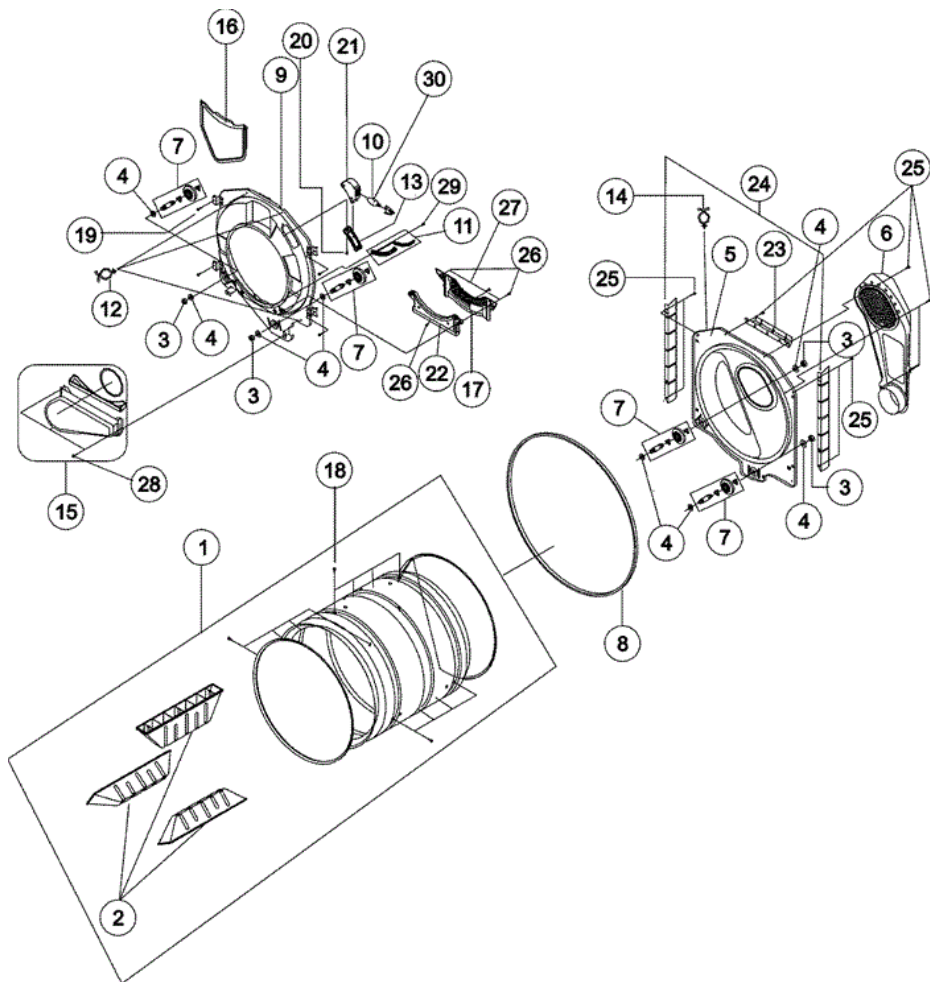

Distribuidor Autorizado

SurteRápido.com

Venta de Refacciones
Electrodomesticas

MDG9700AWW TAMBOR