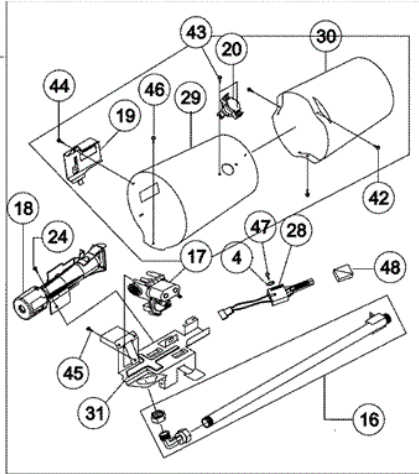

MDG9700AWW QUEMADOR, MOTOR

Gas Dryer Information