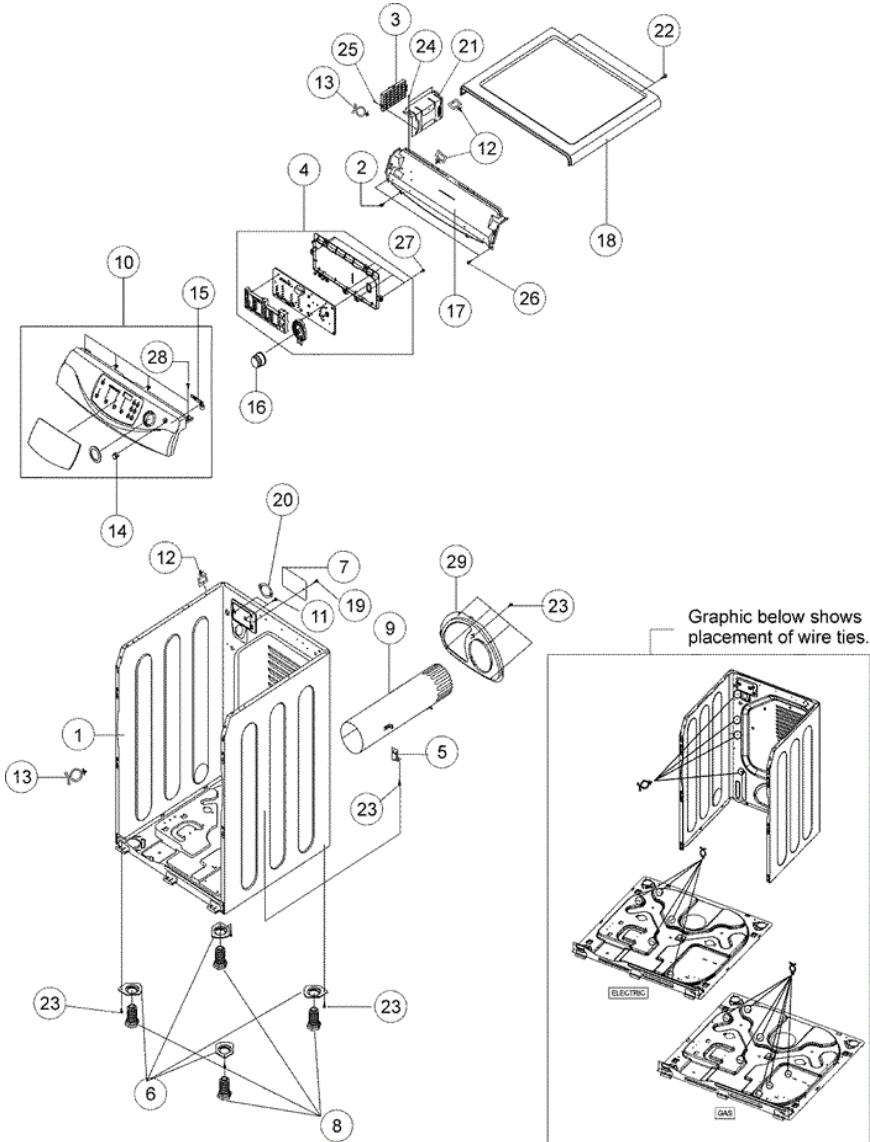

29	35001101	10	DUCT-CONE (F)
29	12001224	14	KIT, CTRL. PANEL W/KNOB (WHT)
30	35001102	10	DUCT-CONE (B)
31	35001103	10	BRACKET-BURNER
32	35001104	10	DIE-HEATER
33	35001105	10	BRACKET-THERMISTOR
34	35001106	10	BRACKET-MOTOR
35	6002-000231	10	SCREW-TAPPING
36	35001107	10	SCREW-TAPPING
37	6002-000231	10	SCREW-TAPPING
38	6002-000231	10	SCREW-TAPPING
39	6002-000231	10	SCREW-TAPPING
40	6002-000239	10	SCREW-TAPPING
41	6002-000231	10	SCREW-TAPPING
42	35001234	10	SCREW-TAPPING
43	6002-000231	10	SCREW-TAPPING
44	6002-000231	10	SCREW-TAPPING
45	6002-000470	10	SCREW-TAPPING
46	6002-000231	10	SCREW-TAPPING
47	35001116	10	SCREW-TAPPING
48	35001117	10	ABSORBER-IGNITOR
49	6002-000231	10	SCREW-TAPPING
50	35001109	10	DUCT-HEATER (U)
51	35001110	10	DUCT-HEATER (L)

MDG9700AWW TABLERO, GABINETE