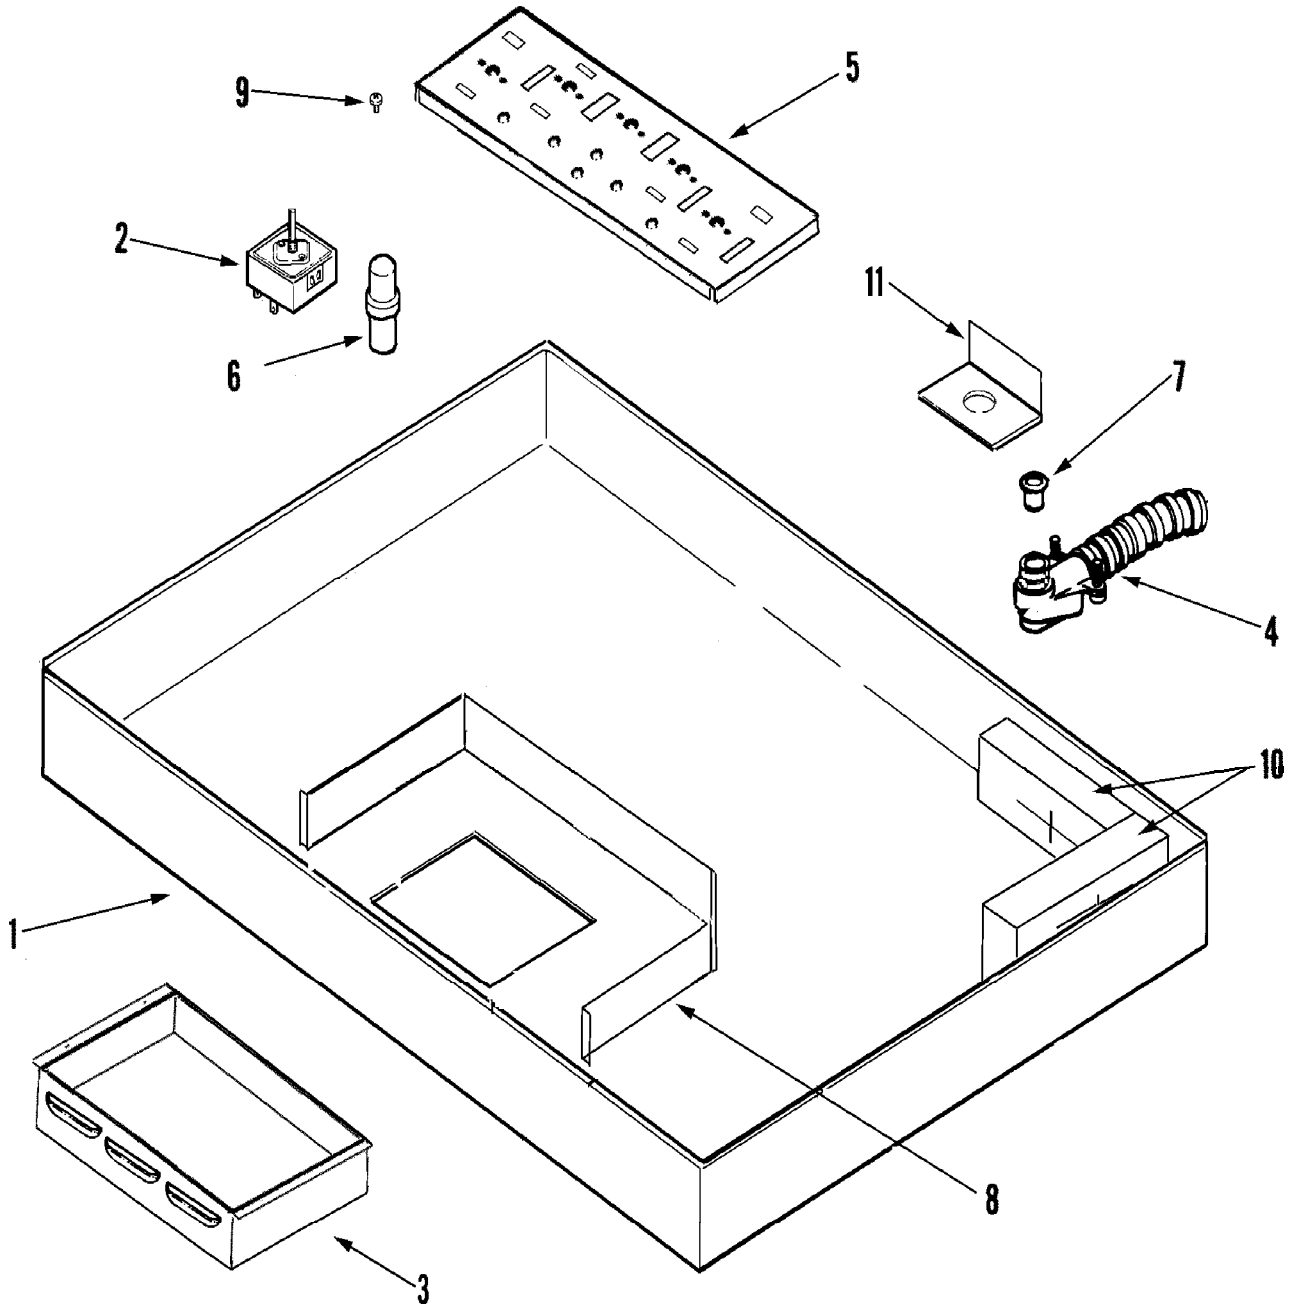

PARRILLA MEC5536BAS

PARRILLA MEC5536BAS

No.	Part No.	Description	Series	Qty
1	74007850	BOTTOM, BURNER BOX	10	1
2	74007840	SWITCH, INFINITE Note: SWITCH, INFINITE (LF/CTR REAR)	10	2
2	74007853	SWITCH, INFINITE (DUAL) Note: SWITCH, INFINITE (RF)	10	1
2	74007841	SWITCH, INFINITE Note: SWITCH, INFINITE (LR/RR)	10	2
3	74007858	BAFFLE, BOTTOM	10	1
4	74011003	HARNESS, SWITCH (RT)	11	1
4	74007886	HARNESS/CONDUIT ASY	10	1
-	71001171	SCREW, GROUND	10	1
-	74007891	CONNECTOR, ANGLE	10	1
4	74011002	HARNESS, SWITCH (LT)	11	1
4	74010994	HARNESS/CONDUIT ASY	11	1
-	74007892	CONDUIT, 1/2" FLEXIBLE (48")	10	1
5	74007889	PLATE, SWITCH	10	1
6	Y706125	LIGHT, INDICATOR	10	2
6	74011015	HOT LIGHT/WIRE HARNESS ASY Note: (INCLDS 2 UND LIGHTS/HARNESS)	11	1
7	74004222	GROMMET, ANTI-SHORT	10	2
-	74007844	GROMMET Note: GROMMET, WIRE (BLK)	10	2
8	74007843	COVER, SWITCH PLATE	10	1
9	7101P309-60	SCREW Note: SCREW, SWITCH MOUNTING	10	8
10	74007899	INSULATION, BURNER BOX	10	5
11	74007893	BRACKET, CONDUIT/HARNESS ASY.	10	1

*Color Code (-)=Not Shown #=Series, Serial Prefix or Run No., N=Not Available