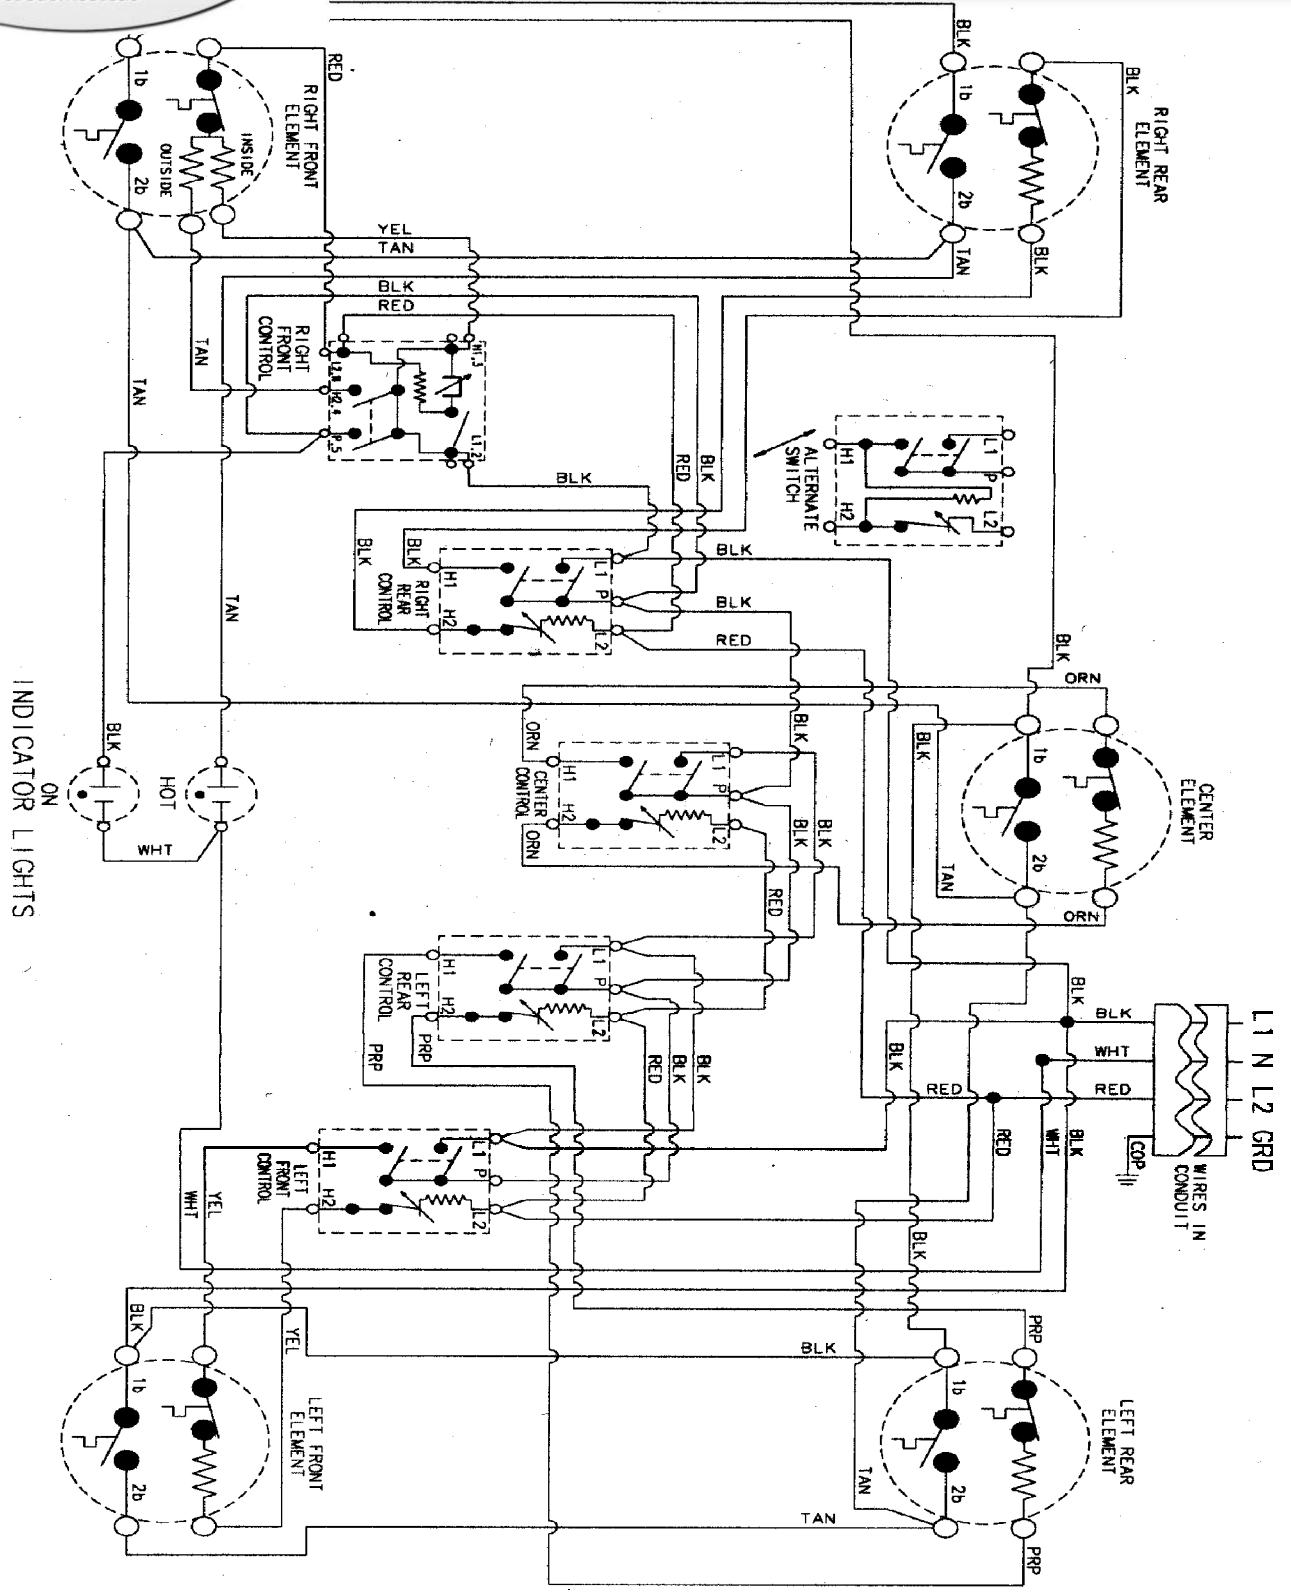

*Color Code (-)=Not Shown #=Series, Serial Prefix or Run No., N=Not Available

PARRILLA MEC5536BAS

PARRILLA MEC5536BAS

No.	Part No.	Description	Series	Qty
1	74007850	BOTTOM, BURNER BOX	10	1
2	74007840	SWITCH, INFINITE Note: SWITCH, INFINITE (LF/CTR REAR)	10	2
2	74007853	SWITCH, INFINITE (DUAL) Note: SWITCH, INFINITE (RF)	10	1
2	74007841	SWITCH, INFINITE Note: SWITCH, INFINITE (LR/RR)	10	2
3	74007858	BAFFLE, BOTTOM	10	1
4	74011003	HARNESS, SWITCH (RT)	11	1
4	74007886	HARNESS/CONDUIT ASY	10	1
-	71001171	SCREW, GROUND	10	1
-	74007891	CONNECTOR, ANGLE	10	1
4	74011002	HARNESS, SWITCH (LT)	11	1
4	74010994	HARNESS/CONDUIT ASY	11	1
-	74007892	CONDUIT, 1/2" FLEXIBLE (48")	10	1
5	74007889	PLATE, SWITCH	10	1
6	Y706125	LIGHT, INDICATOR	10	2
6	74011015	HOT LIGHT/WIRE HARNESS ASY Note: (INCLDS 2 UND LIGHTS/HARNESS)	11	1
7	74004222	GROMMET, ANTI-SHORT	10	2
-	74007844	GROMMET Note: GROMMET, WIRE (BLK)	10	2
8	74007843	COVER, SWITCH PLATE	10	1
9	7101P309-60	SCREW Note: SCREW, SWITCH MOUNTING	10	8
10	74007899	INSULATION, BURNER BOX	10	5
11	74007893	BRACKET, CONDUIT/HARNESS ASY.	10	1

*Color Code (-)=Not Shown #=Series, Serial Prefix or Run No., N=Not Available

PARRILLA MEC5536BAS

15003188