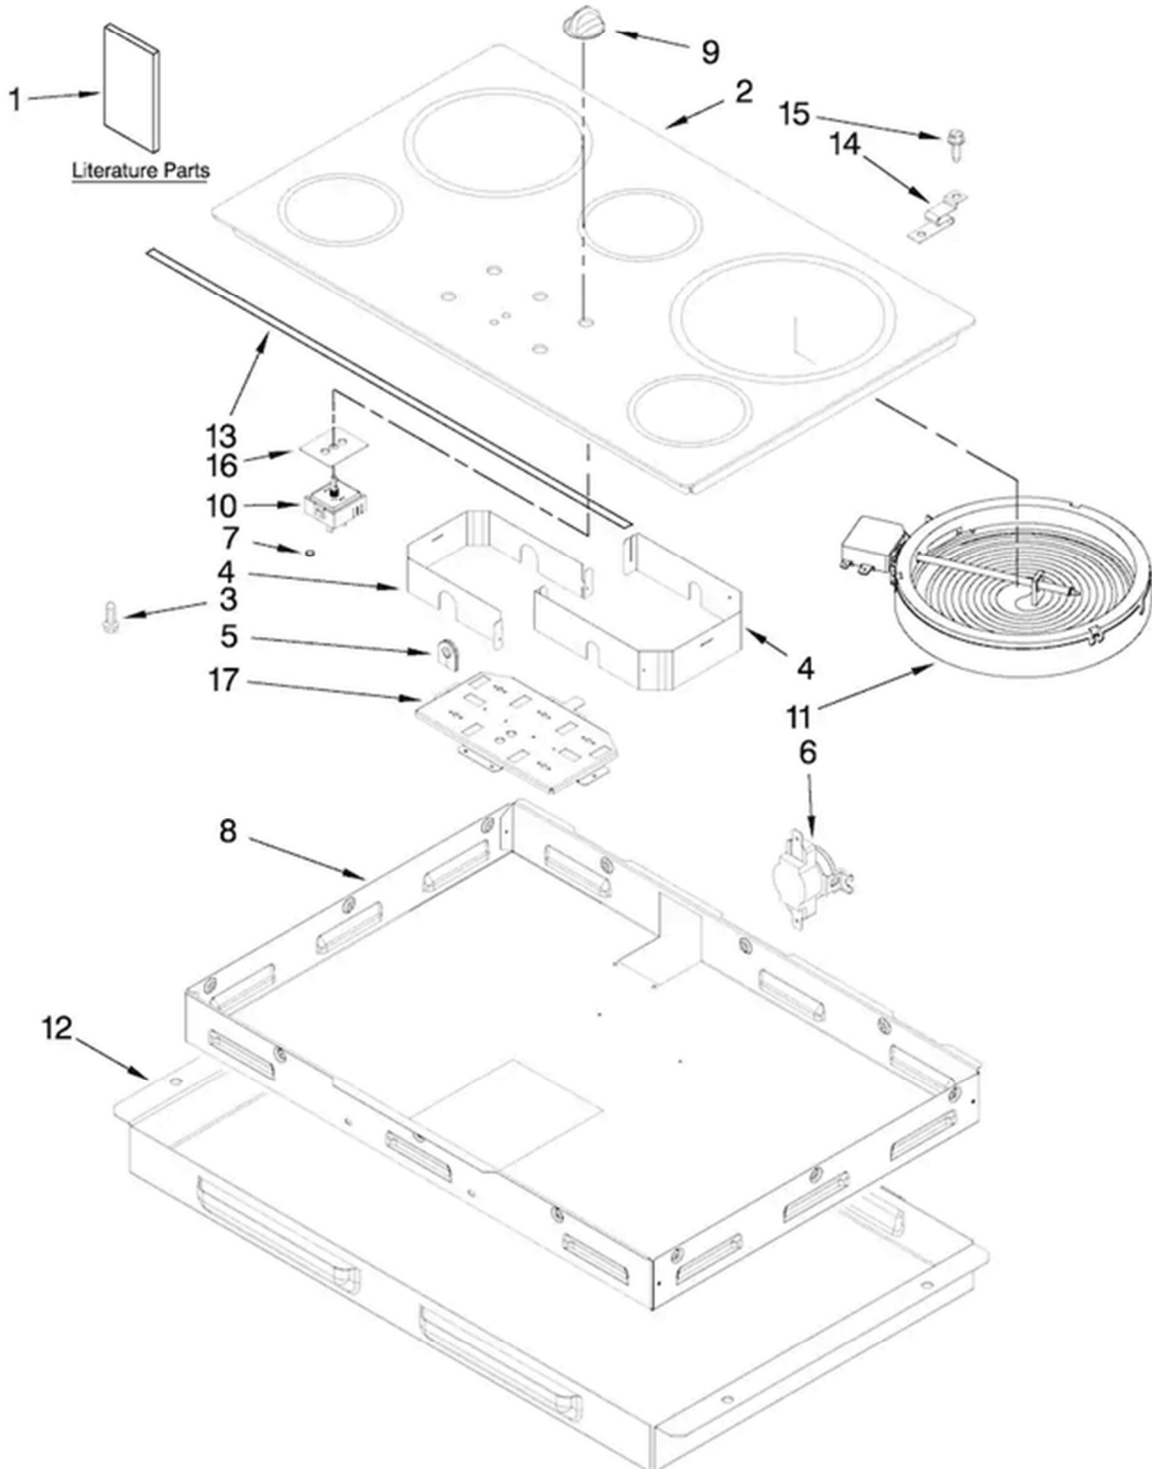

PARRILLA MEC7536W

MAYTAG®

For Models: MEC7536WW00, MEC7536WB00, MEC7536WS00
(White) (Black) (Stainless)

36" ELECTRIC
BUILT-IN
COOKTOP

PARRILLA MEC7536W

1	Installation instructions	W10274255
1A	Owner's manual	W10274254
1B	Safer Cooking Tips	9762761
1C	Safer Cooking Tips (French)	W10065852
1D	Wiring diagram	W10274592
2	COOKTOP	W10258228
2A	COOKTOP	W10258229
3	Screw	WP486579
4	SHIELD-HT	W10271715
4A	SHIELD-HT	W10271716
5	USE WPL 74007844	WP71001844
6	High Limit Thermostat - L225-60F	WP71001844
7	Rubber Grommet	WPW10293874
8	BOX-BURNER	4011F515-51
9	KNOB	W10244632
9A	Cooktop Burner Knob	WPW10244631
9B	Cooktop Knob	W10268449
10	Infinite Switch	WPW10244639
10A	Infinite Switch - (RR)	WP74007840
10B	Infinite Switch - Low Heat	WP74008940
10C	Inifinite Switch	WPW10270254
11	6" Surface Element, 1200 W	W11171119
11A	Surface Element - Right Front	WPW10251107
11B	Radiant Surface Element - 3000W	WPW10178016
112	BAFFLE	3601F384-51
13	TRIM-CKTOP	W10249855
14	Support Clip	8004P093-60
15	Screw, 8/18 x 3/8	WP90767
16	Switch Gasket	WP71002569
17	COVR-SWTCH	W10257521