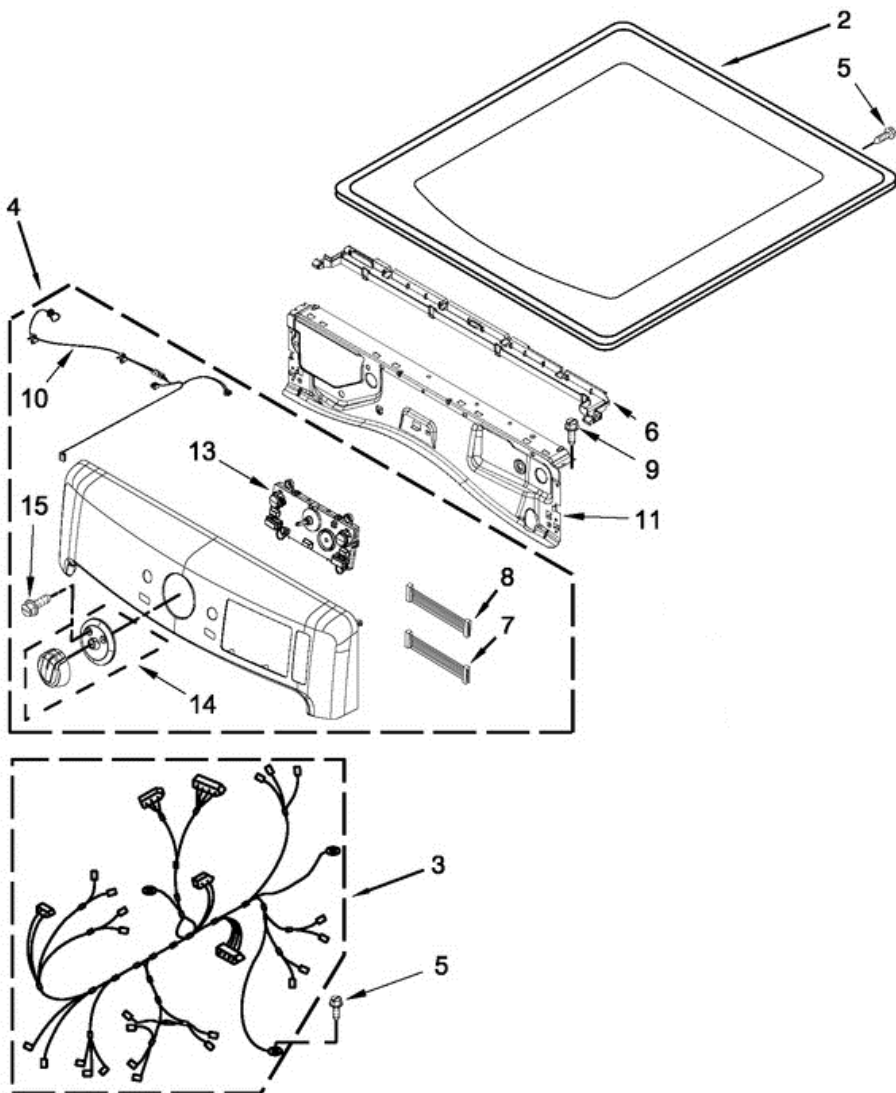

MED6000XW2 TABLERO

MED6000XW2 TABLERO

2	W10208383	TOP (WHITE)
2	W10301057	TOP (COSMETALLIC)
2	W10337792	TOP (RED)
3	W10441586	HARNESS, MAIN
4	W10464555	PANEL, CONSOLE (WHITE)
4	W10464556	PANEL, CONSOLE (RED)
4	W10464557	PANEL, CONSOLE (COSMETALLIC)
5	693995	SCREW
6	W10259210	WATER CHANNEL
7	W10309986	HARNESS, JUMPER
8	W10309987	HARNESS, JUMPER
9	3390647	SCREW
10	W10450060	CABLE, USER INTERFACE
11	W10208198	BRACKET, CONSOLE
13	W10389296	UI, CENTER (INCLUDES KNOB AND INLAY)
14	W10514146	KIT, KNOB AND INLAY
15	W10146359	SCREW

Distribuidor Autorizado

SurteRápido.com

Venta de Refacciones
Electrodomesticas

MED6000XW2 GABINETE

MED6000XW2 GABINETE

1	W10316167	COVER, TERMINAL BLOCK
2	3390631	SCREW
3	8533974	SCREW
4	3397659	BLOCK, TERMINAL
5	W10411936	SWITCH, BROKEN BELT
6	W10259611	BRACKET, CONTROL
7	W10468495	PANEL, SIDE (WHITE)
7	W10468501	PANEL, SIDE (COSMETALLIC)
7	W10468502	PANEL, SIDE (RED)
8	3392100	FOOT, DRYER
9	W10121316	CLAMP, MOTOR MOUNT
10	W10446781	SPRING, IDLER
11	3389420	SCREW
12	W10404617	PLUG, MULTIVENT (MIDNIGHT GREY)
13	W10547287	ASSEMBLY, IDLER
14	279318	TERMINAL, BRASS AND TINNED
15	8565046	BASE, CABINET
16	W10208250	STRIKE, DOOR
17	W10315109	BRACKET, DOOR HINGE
18	W10208401	ASSEMBLY, SPRING CATCH
19	W10318609	DOOR SWITCH ASSEMBLY
20	3387242	SEAL, FRONT PANEL
21	W10354249	PLATE, COVER
22	343641	SCREW
23	3393008	SCREW
24	W10267532	CABLE TIE
25	W10378252	CONTROL BOARD
26	W10288126	SCREW
27	W10396038	ASSEMBLY, MOTOR
28	90767	SCREW
29	W10460106	PULLEY, MOTOR
30	W10112954	BELT, DRIVE
31	488729	SCREW