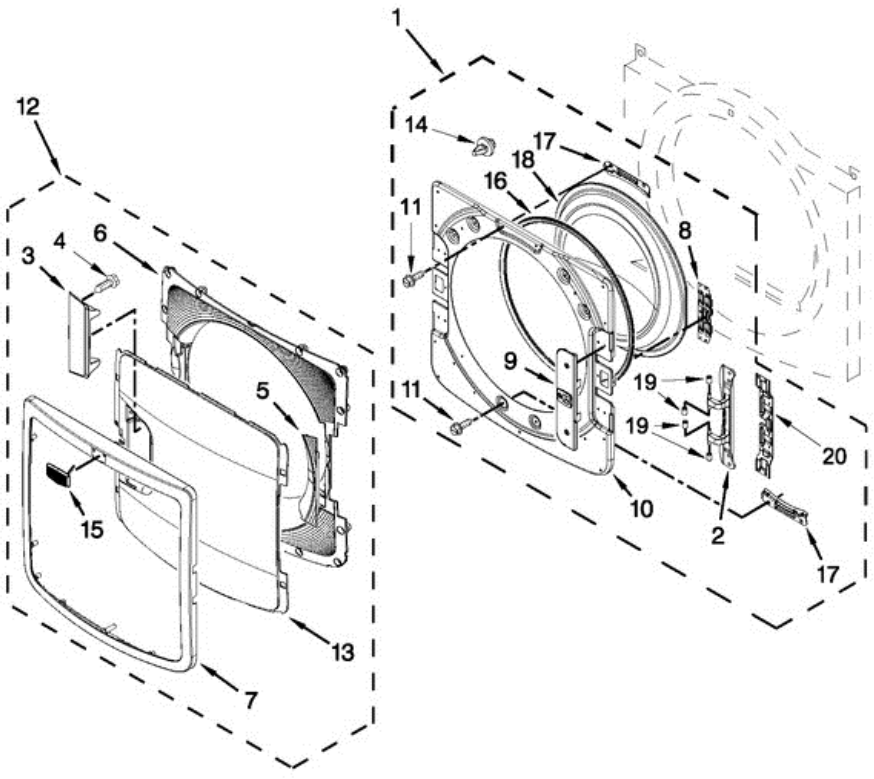

34	3387223	SENSOR, ELECTRODE
35	W10422853	DRUM LIGHT ASSEMBLY-LED
36	3391018	TIE, CABLE
37	W10211915	WHEEL, BLOWER
38	W10414388	CLIP, LINT DUCT
39	W10044599	CLIP, PUSH TO CONNECT
40	W10370972	LINT SCREEN
41	W10277503	ASSEMBLY, NOZZLE AND SCREEN
42	8577274	THERMISTOR
43	W10348621	HOSE, REAR NYLON
44	W10211911	HOUSING, BLOWER
45	W10211896	ASSEMBLY, LINT DUCT
46	8544769	HOUSING SLOT, HEATER BOX
47	280148	KIT, THERMAL CUT-OFF
48	8557403	THERMOSTAT, HIGH LIMIT
49	8544770	HOUSING TAB, HEATER BOX
50	8066099	BRACKET, HEATER BOX
51	3387230	SCREW
52	8544776	FLANGE, HEATER BOX
53	W10505663	VALVE, WATER INLET
54	W10510098	BRACKET, VALVE
55	W10347739	ASSEMBLY, NOZZLE AND HOSE
56	W10219015	SPRING, LINT SCREEN DOOR
57	697770	SEAL, PLATE COVER
58	W10219013	ASSEMBLY, HOUSING AND DOOR
59	8529007	PLUG, REAR BULKHEAD

MED6000XW2 PUERTA