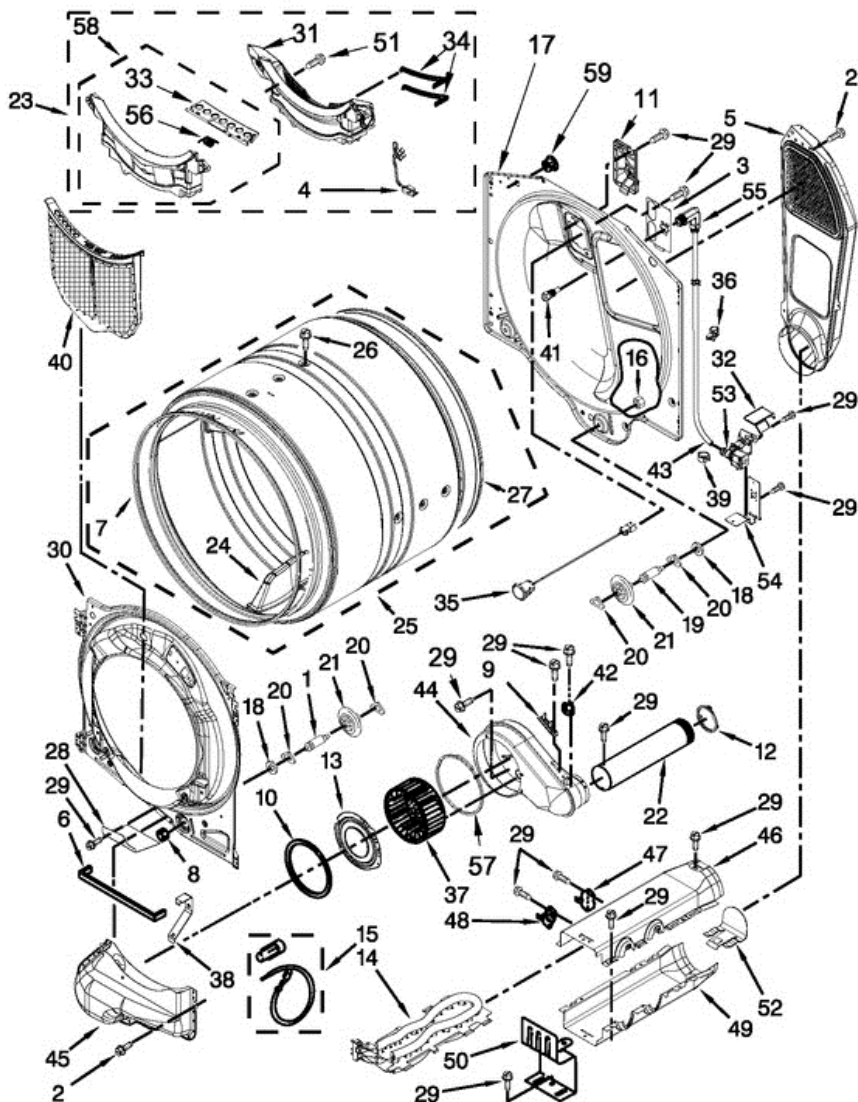

32	W10242878	BRACKET, MOTOR MOUNTING
33	279393	SCREW KIT, TERMINAL BLOCK
34	W10416072	ELBOW
35	W10208382	BRACKET, REAR
36	8563747	PIPE, EXHAUST (MEDIUM)
37	W10331278	PIPE, EXHAUST (SHORT)
38	8563749	PIPE, EXHAUST (LONG)
39	3390647	SCREW
40	W10464575	PANEL, FRONT (WHITE)
40	W10464576	PANEL, FRONT (COSMETALLIC)
40	W10464577	PANEL, FRONT (RED)
41	W10487430	PANEL, REAR
42	3357011	SCREW
43	W10215725	COVER, DOOR SWITCH
44	W10323246	OPTIONAL PARTS NOT INCLUDED, KIT, 4-WAY VENT
NI	279810	FOOT, OPTIONAL

Distribuidor Autorizado

SurteRápido.com

Venta de Refacciones
Electrodomesticas

MED6000XW2 TAMBOR