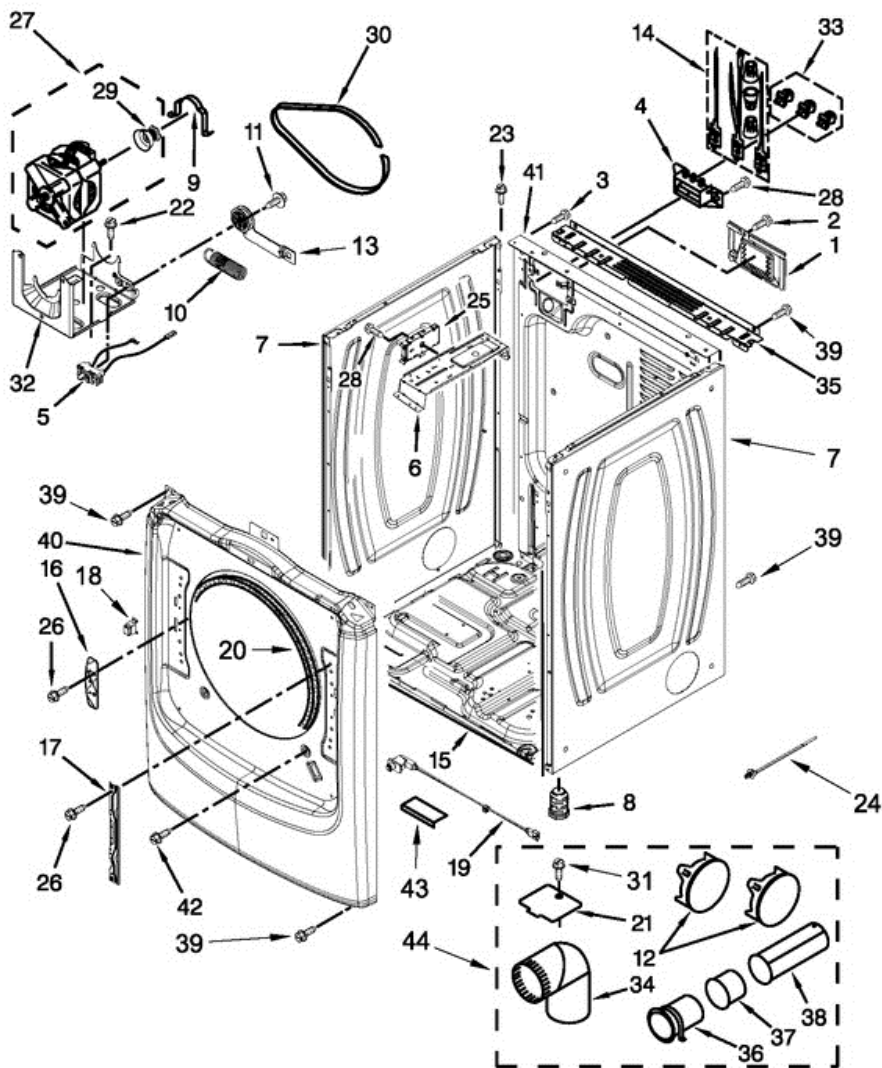

MED6000XW2 TABLERO

MED6000XW2 TABLERO

2	W10208383	TOP (WHITE)
2	W10301057	TOP (COSMETALLIC)
2	W10337792	TOP (RED)
3	W10441586	HARNESS, MAIN
4	W10464555	PANEL, CONSOLE (WHITE)
4	W10464556	PANEL, CONSOLE (RED)
4	W10464557	PANEL, CONSOLE (COSMETALLIC)
5	693995	SCREW
6	W10259210	WATER CHANNEL
7	W10309986	HARNESS, JUMPER
8	W10309987	HARNESS, JUMPER
9	3390647	SCREW
10	W10450060	CABLE, USER INTERFACE
11	W10208198	BRACKET, CONSOLE
13	W10389296	UI, CENTER (INCLUDES KNOB AND INLAY)
14	W10514146	KIT, KNOB AND INLAY
15	W10146359	SCREW

Distribuidor Autorizado

SurteRápido.com

Venta de Refacciones
Electrodomesticas

MED6000XW2 GABINETE

MED6000XW2 GABINETE

1	W10316167	COVER, TERMINAL BLOCK
2	3390631	SCREW
3	8533974	SCREW
4	3397659	BLOCK, TERMINAL
5	W10411936	SWITCH, BROKEN BELT
6	W10259611	BRACKET, CONTROL
7	W10468495	PANEL, SIDE (WHITE)
7	W10468501	PANEL, SIDE (COSMETALLIC)
7	W10468502	PANEL, SIDE (RED)
8	3392100	FOOT, DRYER
9	W10121316	CLAMP, MOTOR MOUNT
10	W10446781	SPRING, IDLER
11	3389420	SCREW
12	W10404617	PLUG, MULTIVENT (MIDNIGHT GREY)
13	W10547287	ASSEMBLY, IDLER
14	279318	TERMINAL, BRASS AND TINNED
15	8565046	BASE, CABINET
16	W10208250	STRIKE, DOOR
17	W10315109	BRACKET, DOOR HINGE
18	W10208401	ASSEMBLY, SPRING CATCH
19	W10318609	DOOR SWITCH ASSEMBLY
20	3387242	SEAL, FRONT PANEL
21	W10354249	PLATE, COVER
22	343641	SCREW
23	3393008	SCREW
24	W10267532	CABLE TIE
25	W10378252	CONTROL BOARD
26	W10288126	SCREW
27	W10396038	ASSEMBLY, MOTOR
28	90767	SCREW
29	W10460106	PULLEY, MOTOR
30	W10112954	BELT, DRIVE
31	488729	SCREW