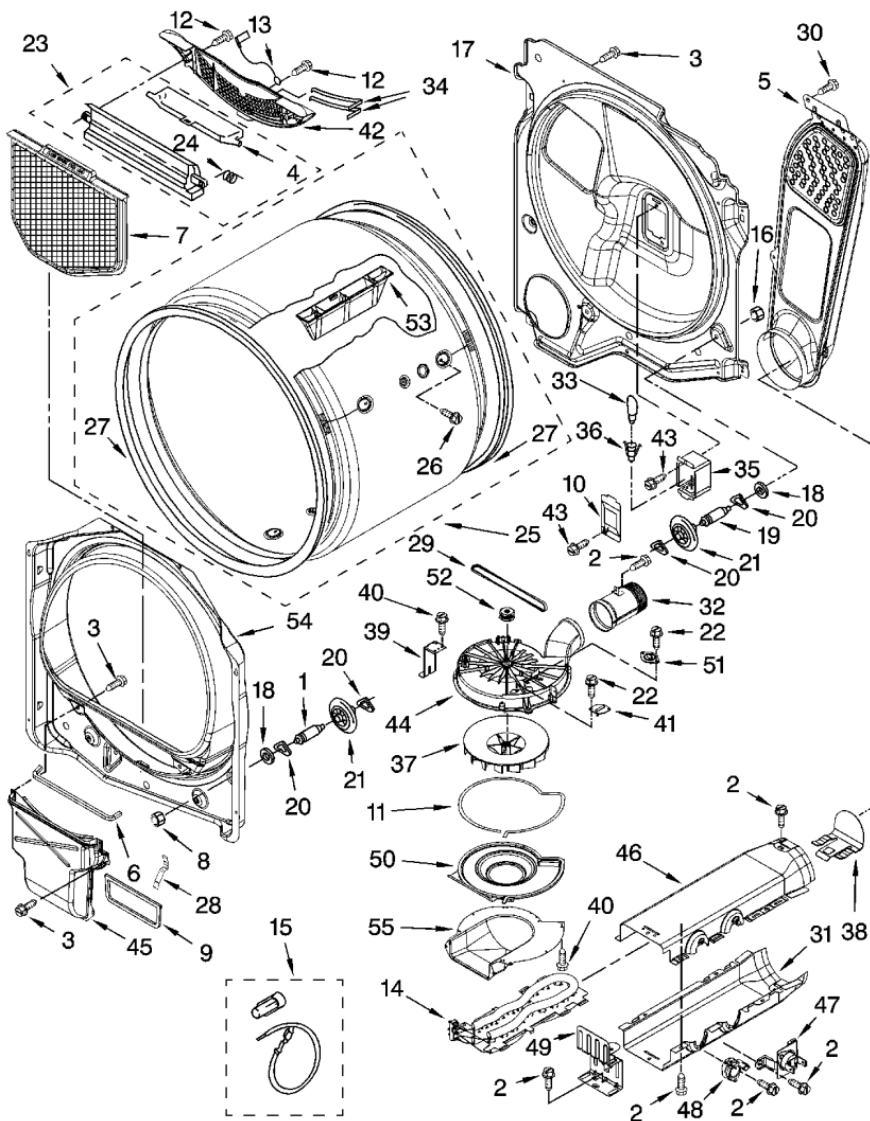

33	279393	SCREW KIT,TERMINAL BLOCK
34	W10002600	SCREW
35	8568303	LOCATOR,SNAP-DOWN
36	3393008	SCREW
37	W10111906	ASSEMBLY,STRIKE AND PLATE
38	W10144494	PLUG,HOLE
39	W10111883	FRONT PANEL
40	342055	SCREW
41	W10201785	DOOR SWITCH ASSEMBLY
42	W10111876	DOOR,OUTER (WHITE)
43	8576625	LOCK,TOP FRONT
44	W10044490	SEAL,FRONT PANEL
45	W10110241	COVER,TERMINAL BLOCK
46	238088	HINGE,TOP
47	W10111879	DOOR,INNER

Distribuidor Autorizado

SurteRápido.com

Venta de Refacciones
Electrodomesticas

MEDB400VQ0 TAMBOR