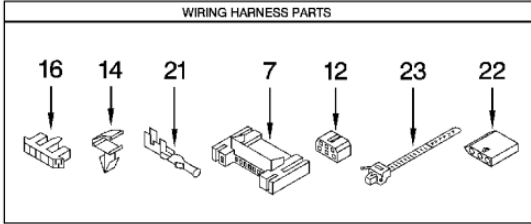

MEDB400VQ0 TABLERO

MEDB400VQ0 TABLERO

2	W10110298	CONSOLE ASSEMBLY
3	W10051116	USER INTERFACE
4	W10051124	COVER,UI REAR
5	W10051126	KNOB ASSEMBLY
6	W10111621	CONTROL ELECTRONIC
7	3395683	CONNECTOR (MOTOR)
8	W10185554	FOAM-TOP
9	8563853	BRACKET,MACHINE CONTROLLER
10	W10003770	SCREW
11	W10112673	CLIP,CONSOLE
12	3347243	BLOCK,DISCONNECT
13	W10111848	TOP
14	3394427	CLIP,HARNESS
15	W10131402	SCREW
16	3397269	CONNECTOR-TIMER
17	337686	SCREW
18	W10110295	BRACKET,CONSOLE
19	W10111422	HARNESS,ELECTRIC
21	94614	TERMINAL,FEMALE
22	3936144	TEMINAL
23	3391018	TIE,CABLE

Distribuidor Autorizado

SurteRápido.com

Venta de Refacciones
Electrodomesticas

MEDB400VQ0 GABINETE

MEDB400VQ0 GABINETE

1	W10007520	CLIP,GROUND
2	3390631	SCREW
3	693995	SCREW
4	3397659	BLOCK,TERMINAL
5	8564012	SWITCH,ASSEMBLY
6	W10167613	WIRE,BELT SWITCH
7	W10183827	CABINET (WHITE)
8	3392100	FOOT,DRYER
	279810	FOOT,OPTIONAL
9	W10121316	CLAMP,MOTOR MOUNT
10	3387374	SPRING,IDLER
11	3389420	SCREW
12	W10001340	NUT
13	8547160	IDLER ASSEMBLY
14	279318	TERMINAL,BRASS AND TINNED
15	8578560	HOLE PLUG
16	8539892	WIRE,MOTOR TO BELT SWITCH
17	W10153170	ASSEMBLY,BADGE
18	W10111867	FILLER,DOOR
19	3394083	CLIP,FRONT PANEL
20	8576626	FLY WHEEL
21	8579717	ASSEMBLY,HINGE
22	W10111888	PLUG,STRIKE
23	8564011	BRACKET,SWITCH
24	W10111905	ASSEMBLY,DOOR CATCH
25	W10111903	SEAL,DOOR
26	3393657	RESTRAINER,BELT
27	W10136932	MOTOR,ASSEMBLY 60 HZ.
28	8558830	PANEL,REAR
29	W10139247	PULLEY,BLOWER
30	W10136934	BELT,DRIVE
31	W10136930	PULLEY,MOTOR
32	8547158	BRACKET,MOTOR