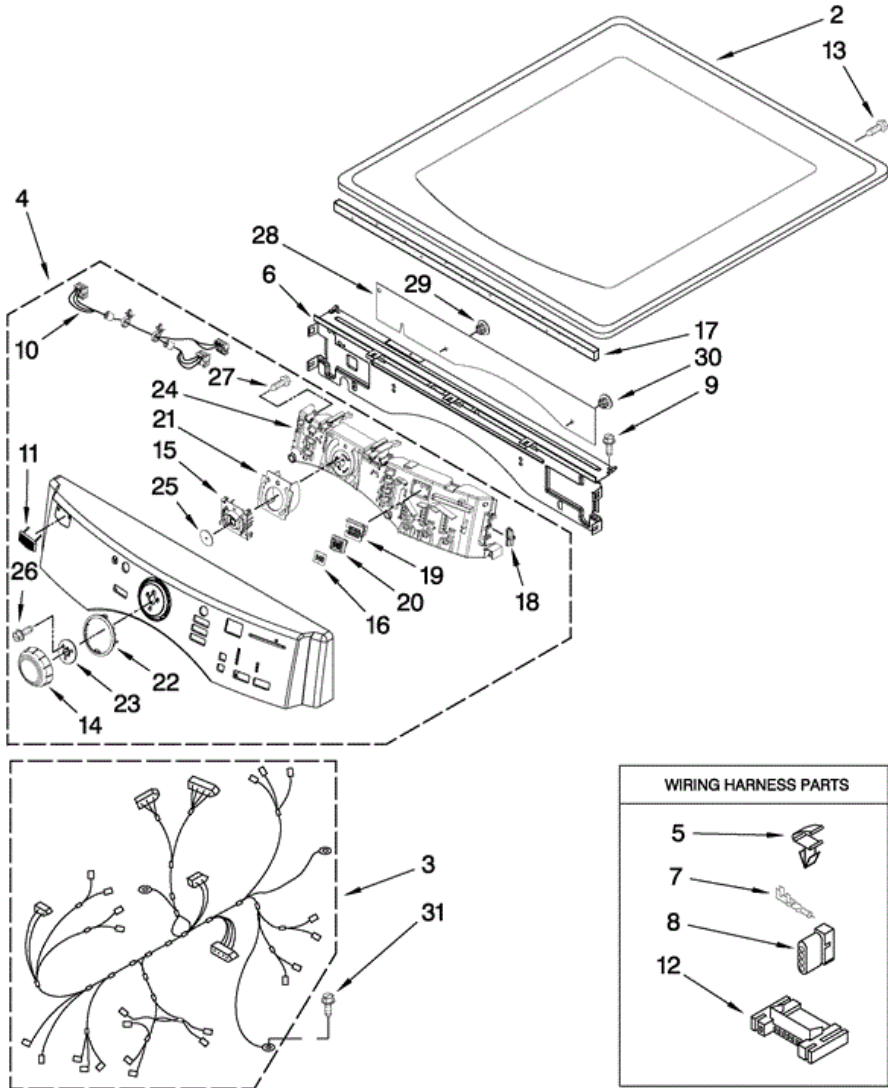

MEDE900VW1 TABLERO

MEDE900VW1 TABLERO

2	3980634	TOP (WHITE)
2	W10164743	TOP (OXIDE)
3	W10111068	HARNESS, MAIN
4	W10246752	PANEL, CONSOLE (WHITE)
4	W10246753	PANEL, CONSOLE (OXIDE)
5	3394427	CLIP, HARNESS
6	W10215656	BRACKET, CONSOLE (INCLUDES ITEMS: 17.)
7	94614	TERMINAL
8	3936144	PLUG, TERMINAL
9	3390647	SCREW, 8-18 X 1/2
10	W10242907	HARNESS, COMMUNICATION USER INTERFACE
11	W10177245	MEDALLION
12	3395683	CONNECTOR (MOTOR)
13	98139	SCREW, 8-32 X 1/32
14	W10164576	KNOB, ASSEMBLY
15	W10170293	GUIDE, LIGHT CYCLE INTERNAL
16	W10171504	FOIL-DISPLAY
17	W10112267	FOAM SEAL
18	W10214555	PLUG, CONNECTOR FRAME
19	W10171502	FRAM-LIGHT (GUIDE DISPLAY)
20	W10164578	GUIDE, LIGHT (3-WAY DIGITAL)
21	W10170295	FRAME-LIGHT GUIDE
22	W10164567	CYCLE, LIGHT GUIDE
23	W10172298	BUSHING, KNOB
24	W10246788	USER-INTERFACE
25	8572039	SEAL, USER INTERFACE
26	8540513	SCREW
27	8540282	SCREW
28	W10215674	SHIELD, CONSOLE BRACKET
29	W10216201	PLUG-HOLE, 1/4" (2)
30	W10216202	PLUG-HOLE, 5/16" (1)
31	693995	SCREW, GROUND