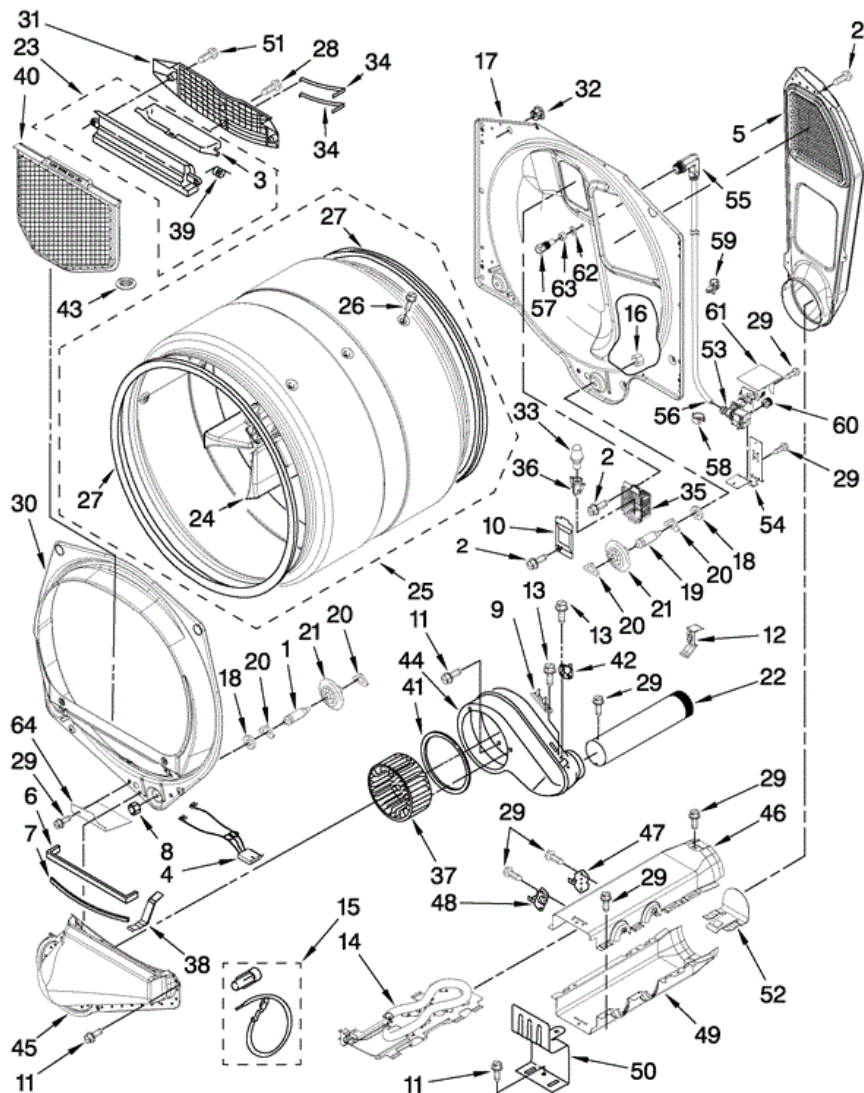

29	8578220	PULLEY 60 HZ.
30	W10112954	BELT, DRIVE
31	8541503	KIT, STACK ASSEMBLY
32	W10242878	BRACKET, MOTOR
33	279393	TERMINAL BLOCK SCREW KIT (FOR TERMINAL BLOCK
34	49026	4" - 90° ELBOW
35	62825	CLIP, S-TYPE (3)
36	8563747	EXHAUST PIPE & BRACKET
37	8563750	EXHAUST PIPE (SHORT)
38	8563749	EXHAUST PIPE (LONG)
39	3388674	IDLER BRACKET
40	W10246269	PANEL, TOE (WHITE)
40	W10246285	PANEL, TOE (OXIDE)
41	W10247569	PANEL, REAR
42	3357011	SCREW, 10-16 X 1/2
43	3390647	SCREW, 8-18 X 1/2
44	3387242	SEAL, FRONT PANEL
45	3393008	SCREW, 10-16 X 1/2
46	8519459	CLIP, TOE PANEL
47	343641	SCREW, 10-16 X 1/2
48	W10129065	TRIM-CLIP METAL
49	693995	SCREW, GROUND
50	W10153275	FRONT PANEL (WHITE)
50	W10164915	FRONT PANEL (OXIDE (INCLUDES ILLUS. 44))
51	279818	DRYER EXHAUST KIT (FOR SIDE & BOTTOM) (WHITE)
51	W10186596	DRYER EXHAUST KIT (MIDNIGHT GREY)

Distribuidor Autorizado

SurteRápido.com

Venta de Refacciones
Electrodomesticas

MEDE900VW1 TAMBOR