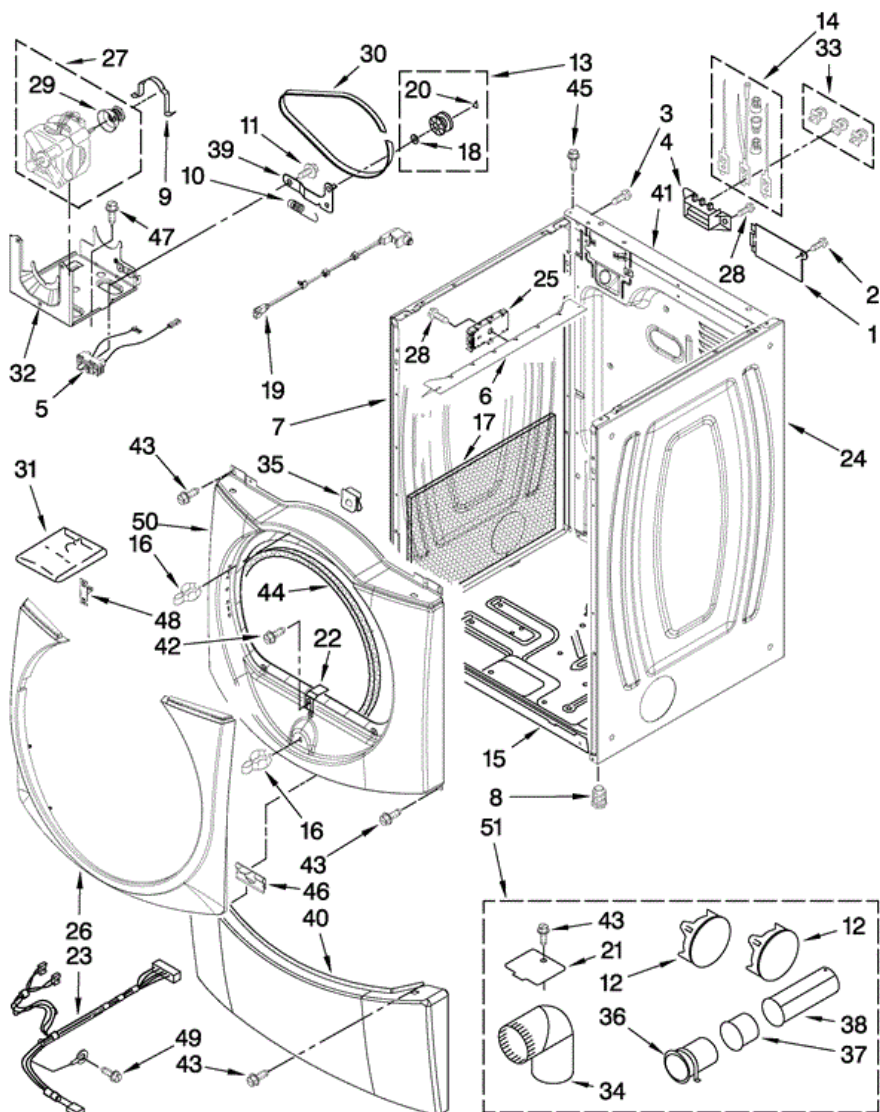

Distribuidor Autorizado

SurteRápido.com

Venta de Refacciones
Electrodomesticas

MEDE900VW1 GABINETE