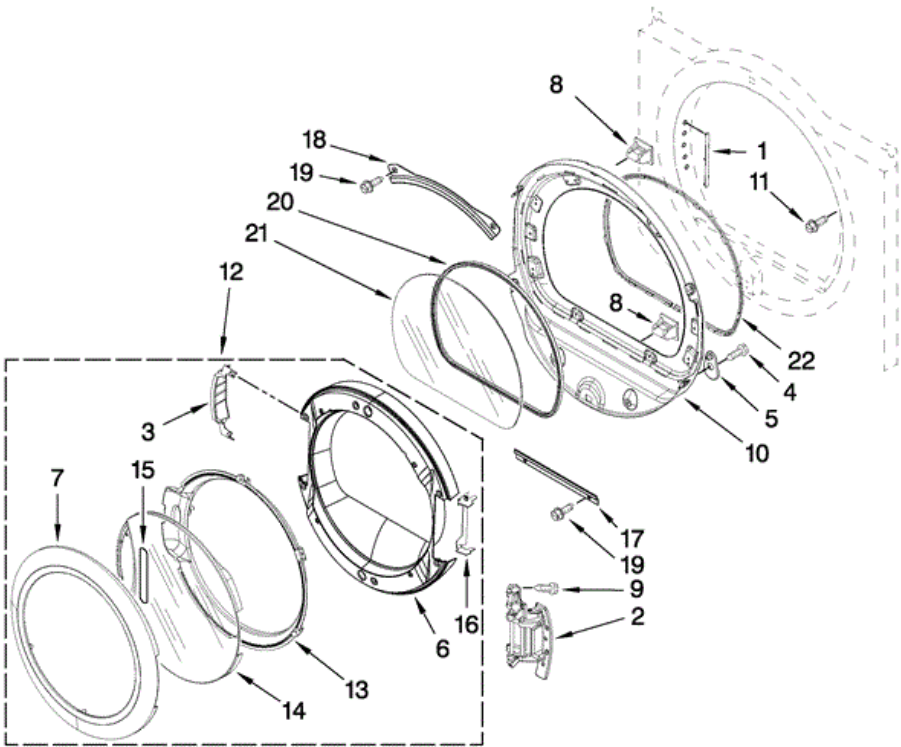

34	3387223	ELECTRODE, SENSOR
35	8578825	BRACKET, DRUM LIGHT
36	W10214261	SOCKET, ASSEMBLY
37	697772	WHEEL, BLOWER
38	8066208	CLIP-SPRING
39	3394986	SPRING, LINT SCREEN DOOR
40	W10049370	LINT SCREEN
41	697770	SEAL, COVER PLATE
42	8577274	THERMISTOR
43	W10128544	CAPLUG
44	8544362	HOUSING, BLOWER
45	8066168	LINT DUCT ASSEMBLY
46	8544769	HOUSING SLOT HEATER BOX
47	8318314	THERMAL CUT-OFF (INCLUDES ILLUS. NO. 48)
48	3391914	THERMOSTAT 295 F 215Å°C) HIGH LIMIT
49	8544770	HOUSING TAB HEATER BOX
50	8066099	BRACKET, HEATER BOX
51	3387230	SCREW, 10-16 X 1
52	8544776	FLANGE, HEATER BOX
53	W10044596	VALVE, WATER INLET (INCLUDES, 29, 54, 60 & 61)
54	W10044597	BRACKET, VALVE
55	W10044606	NOZZLE & HOSE ASSEMBLY (INCL. 57, 59, 62 & 63)
56	W10044598	HOSE, (NOT SERVICABLE) INCLUDES WITH ITEM 55.)
57	W10044629	NOZZLE & SCREEN ASSEMBLY
58	W10044615	CLIP, PUSH-TO-CONNECT
59	3391018	CABLE, TIE
60	W10044605	COUPLING, HOSE
61	W10184825	COVER, INLET VALVE
62	W10044579	WASHER, NOZZLE
63	W10044628	NUT, BRASS
64	W10128629	SHIELD, BLOWER HOUSING (INCLU8DES ITEM 29)

MEDE900VW1 PUERTA