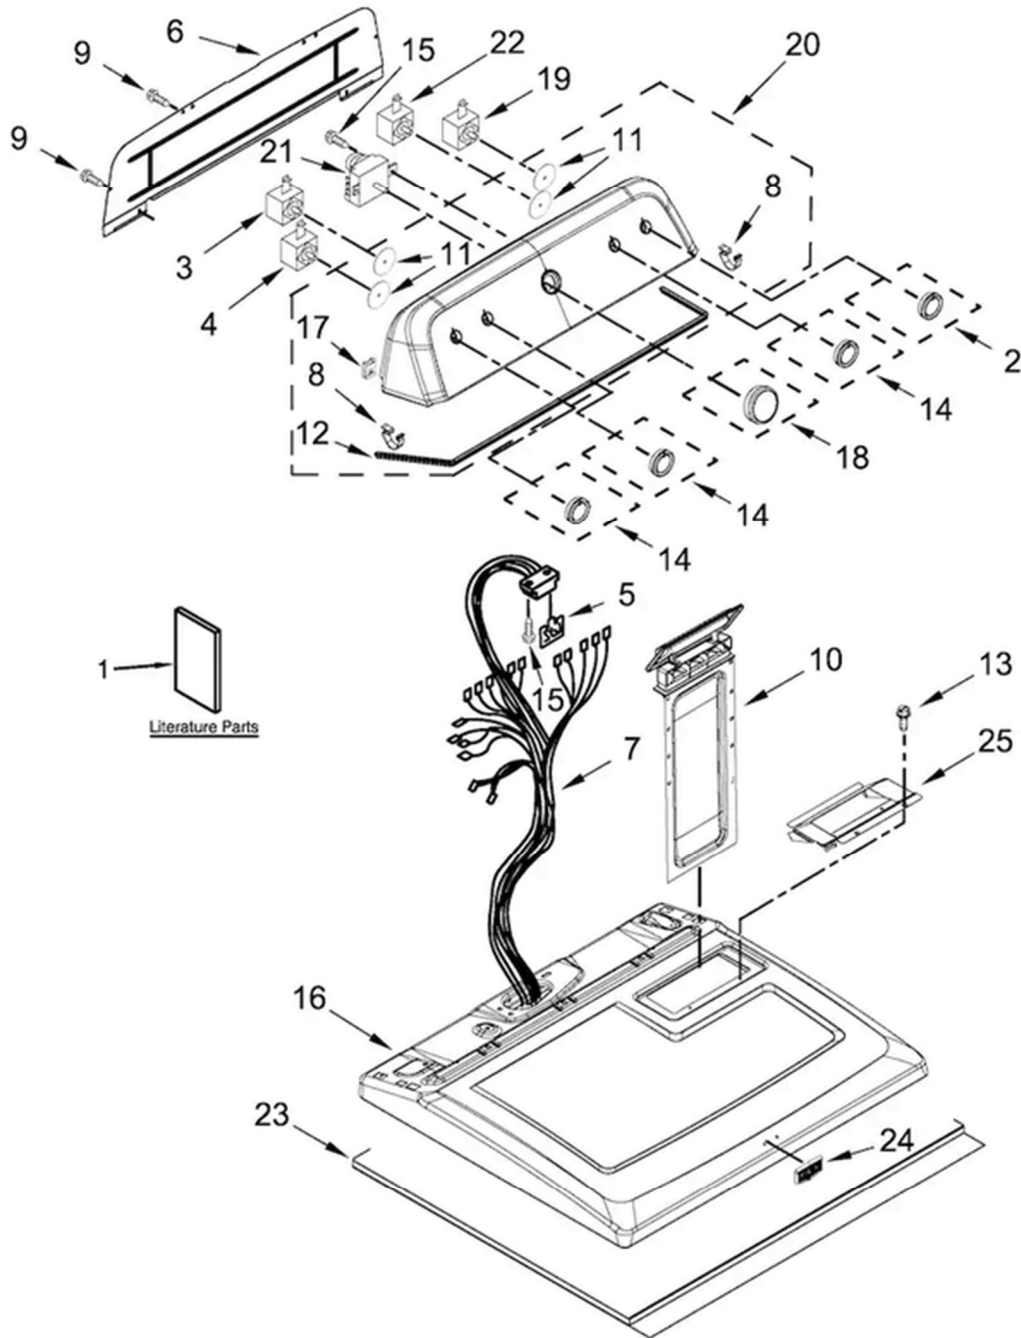

Guía	Descripción	# de parte
2	Knob	WPW10565871
3	Push To Start Relay	WPW10627711
4	SWTCH-TEMP	W11501315
5	Dryer Moisture Sensor Control Board	WPW10476828
6	PANEL-REAR	WPW10416486
7	HARNS-WIRE	W10640711
8	Console Clip	WP8312709
9	Single Hex Head Screw	WP489069
10	SCREEN	W11603116
11	SPRING	W10645577
12	SEAL	W10588162
13	Screw and Washer	WP487240
14	Knob	WPW10562155
15	Screw, 8/18 x 3/8	WP90767
16	TOP	W11170623
17	NUT	W11213336
18	Knob	WPW10558463
19	RELAY-PTS	WPW10563095
20	Control Panel	WPW10557259
21	Timer	WPW10642928
22	SWITCH	W10563094
23	SOUND ABSR	W10123956
24	Nameplate	WPW10612925
25	COVER	W10662472