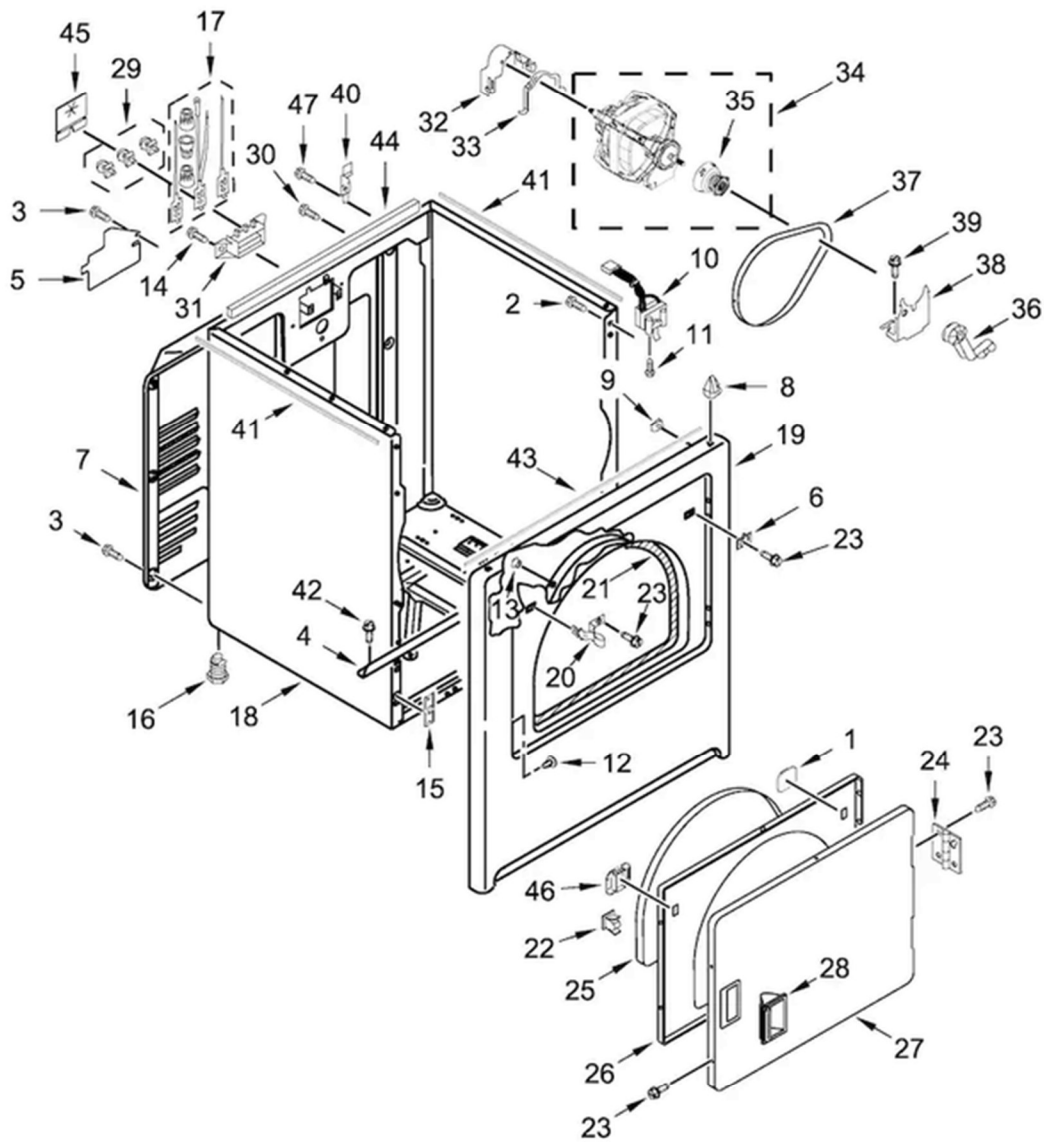

Guía	Descripción	# de parte
1	CHUTE	W11117429
2	Electrode/Sensor	279366
3	Washer-Support	WP3388703
4	SEAL	W11415783
5	Screw, 8/18 x 3/8	WP90767
6	SHIELD	W11233063
7	Thermal Fuse Use Part	WP3392519
8	Internal-Bias Thermostat	WP8318268
9	Thermal Cut-Off Kit	279816
10	Dryer Blower wheel	WP694089
11	Housing, Blower	WP8577230
12	CLIP	279771
14	Box, Heater	WP8541818
15	Dryer High Limit Thermostat	WP3977767
16	BRACKET	3977373
17	Element, Heater	3403590
18	PAD	W11409002
19	Heating Element Connection Wire Kit	279457
20	Screw, 8-18 x 5/8	WP489463
21	SCREW	0056545*
22	Light Bulb - 10W	WP22002263
23	LENS	W11226088
24	Roller Support Tri-Ring	WPW10512946
25	Drum Roller Shaft - Left Side	WPW10359270
26	Drum Support Roller Shaft - Right Side	WPW10359269
27	Dryer Drum Support Roller	WPW10314173
28	Roller Shaft Washer	WP348197
29	NUT	W11229607
30	BULKHEAD	W10828905
31	SOCKET	W11222979
32	Two-Piece Split Ring Bearing	279441
33	SCREW	W10853898
34	Rear Drum Felt Seal	W10612022
35	DRUM	W10899578
36	Tall Drum Baffle	WP692490
37	BRACKET	W11684613
38	Support Roller Clip	WP90296
39	Drum Baffle - Short	WP3403636
40	Lint Trap Housing Seal	WP339956