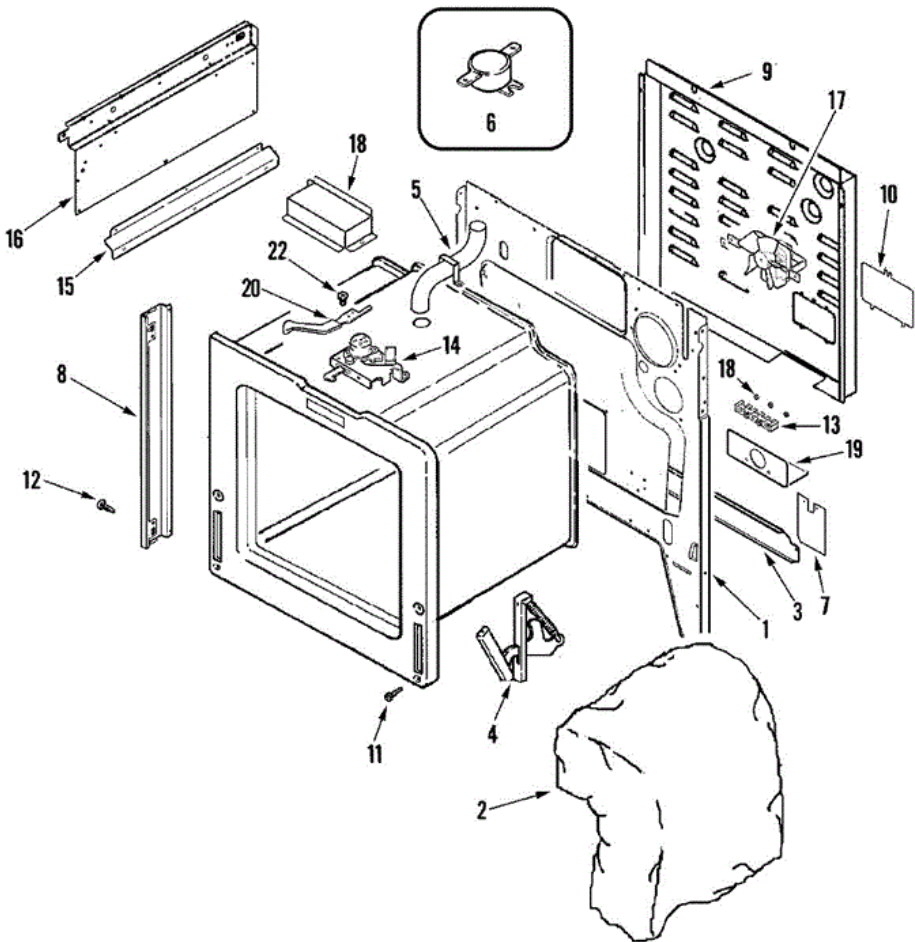

MES5752BAW BODY

MES5752BAW BODY

1	74010949	10	BACK, MAIN
2	74010813	10	INSULATION, WRAPPER
3	74010815	10	EXTENSION, MAIN BACK
4	74011142	10	HINGE, OVEN DOOR
5	74010816	10	TUBE, VENT
5	74010817	10	HOLDER, VENT TUBE
6	74010818	10	SWITCH, HI-LIMIT
7	74006364	10	INSULATOR, POWER CORD
8	74010832	10	TRIM, SIDE (WHT)
9	74006096	10	COVER, WIRE (REAR)
10	74005264	10	COVER, TERMINAL BLOCK
11	7101P112-60	10	SCREW
12	74003976	10	SCREW, SHOULDER
13	7401P039-60	10	BLOCK, TERMINAL
14	74010897	10	LATCH ASSEMBLY
15	74010820	10	EXTENSION, HEAT SHEILD
16	74010821	10	PANEL, SHIELD (LT)
16	74010822	10	PANEL, SHIELD (RT)
17	74010823	10	FAN, COOLING
18	74010845	10	COVER, DOOR LATCH
19	74004180	10	BRACKET, POWER SUPPLY
20	74002974	10	LEVER, LATCH (GRY)
21	7103P027-60	10	NUT, TERMINAL BLOCK
22	74003975	10	SCREW (8ABX3/8-BLK)

MES5752BAW CONTROL PANEL

MES5752BAW CONTROL PANEL

1	74011083	10	PANEL, CONTROL (WHT)
2	7101P309-60	10	SCREW
2	7403P238-60	10	SWITCH, INFINITE (SML ELEMENT)
3	7101P309-60	10	SCREW
3	7403P239-60	10	SWITCH, INFINITE (LRG ELEMENT)
4	74007845	10	SUPPORT, ELEMENT
5	74004153	10	LIGHT, INDICATOR
6	7730P011-60	10	LENS, INDICATOR LIGHT
7	74004785	10	SUPPORT, MANIFOLD PANEL
8	74004821	10	CAP, END (WHT-RT)
8	74004822	10	CAP, END (WHT-LT)
9	74010668	10	TOP ASSEMBLY (WHT)
10	74010672	10	CLOCK/OVERLAY (WHT)
11	74010846	10	SHIELD, CONTROL
12	74009034	10	ELEMENT (2500W)
13	74008568	10	ELEMENT (1200W)
14	74008947	10	KNOB (WHT/CHR)
15	74003357	10	SCREW (6ABX.25-ZN)
16	74005759	10	TUBE, VENT (UPR)
17	74011799	10	LIGHT, INDICATOR
18	74009082	10	ELEMENT (12``)
19	74010226	10	SWITCH, ROCKER W/SHIELD (WHT)