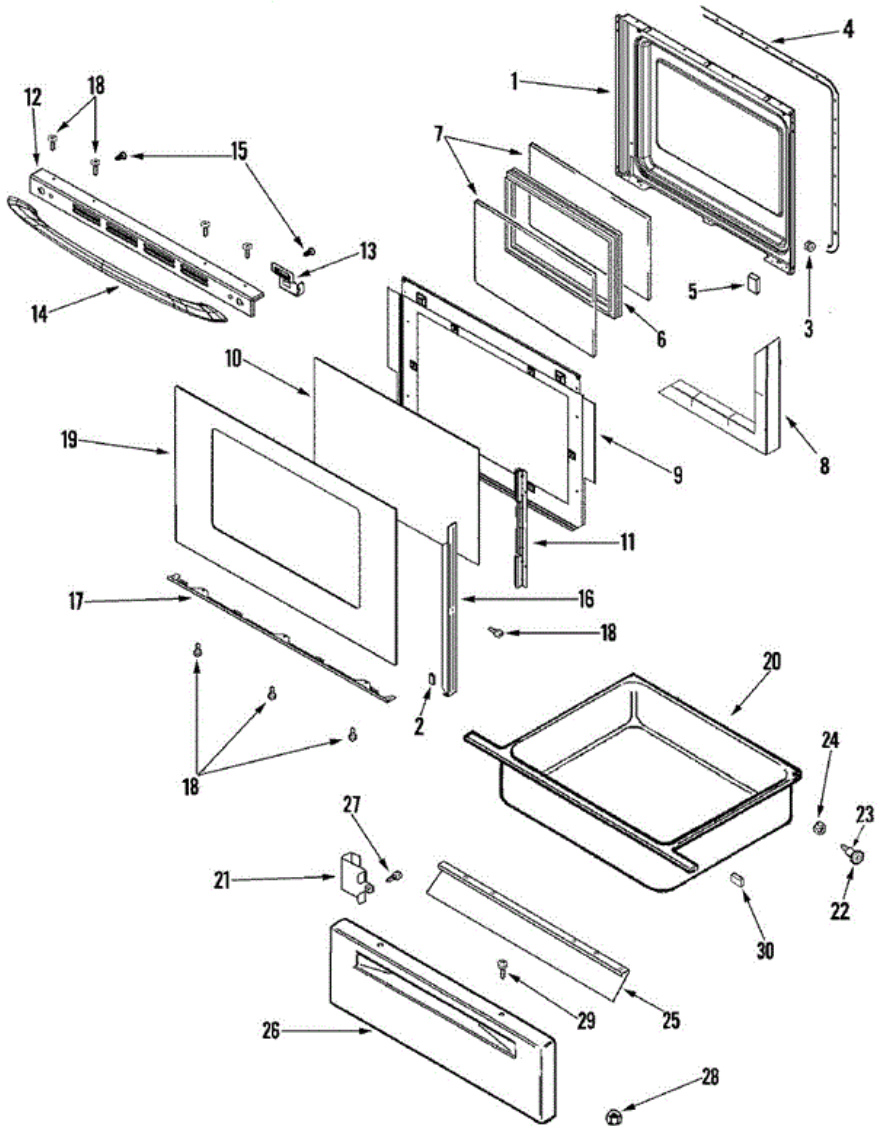

MES5752BAW DOOR