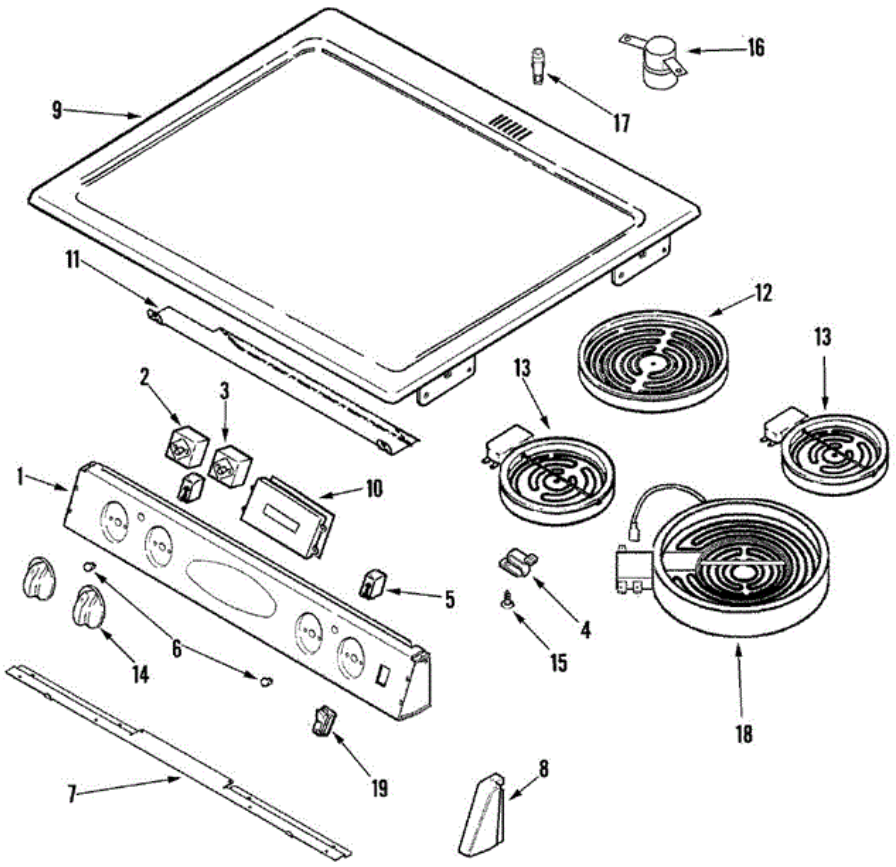

MES5752BAW BODY

MES5752BAW BODY

1	74010949	10	BACK, MAIN
2	74010813	10	INSULATION, WRAPPER
3	74010815	10	EXTENSION, MAIN BACK
4	74011142	10	HINGE, OVEN DOOR
5	74010816	10	TUBE, VENT
5	74010817	10	HOLDER, VENT TUBE
6	74010818	10	SWITCH, HI-LIMIT
7	74006364	10	INSULATOR, POWER CORD
8	74010832	10	TRIM, SIDE (WHT)
9	74006096	10	COVER, WIRE (REAR)
10	74005264	10	COVER, TERMINAL BLOCK
11	7101P112-60	10	SCREW
12	74003976	10	SCREW, SHOULDER
13	7401P039-60	10	BLOCK, TERMINAL
14	74010897	10	LATCH ASSEMBLY
15	74010820	10	EXTENSION, HEAT SHEILD
16	74010821	10	PANEL, SHIELD (LT)
16	74010822	10	PANEL, SHIELD (RT)
17	74010823	10	FAN, COOLING
18	74010845	10	COVER, DOOR LATCH
19	74004180	10	BRACKET, POWER SUPPLY
20	74002974	10	LEVER, LATCH (GRY)
21	7103P027-60	10	NUT, TERMINAL BLOCK
22	74003975	10	SCREW (8ABX3/8-BLK)

MES5752BAW CONTROL PANEL

MES5752BAW CONTROL PANEL

1	74011083	10	PANEL, CONTROL (WHT)
2	7101P309-60	10	SCREW
2	7403P238-60	10	SWITCH, INFINITE (SML ELEMENT)
3	7101P309-60	10	SCREW
3	7403P239-60	10	SWITCH, INFINITE (LRG ELEMENT)
4	74007845	10	SUPPORT, ELEMENT
5	74004153	10	LIGHT, INDICATOR
6	7730P011-60	10	LENS, INDICATOR LIGHT
7	74004785	10	SUPPORT, MANIFOLD PANEL
8	74004821	10	CAP, END (WHT-RT)
8	74004822	10	CAP, END (WHT-LT)
9	74010668	10	TOP ASSEMBLY (WHT)
10	74010672	10	CLOCK/OVERLAY (WHT)
11	74010846	10	SHIELD, CONTROL
12	74009034	10	ELEMENT (2500W)
13	74008568	10	ELEMENT (1200W)
14	74008947	10	KNOB (WHT/CHR)
15	74003357	10	SCREW (6ABX.25-ZN)
16	74005759	10	TUBE, VENT (UPR)
17	74011799	10	LIGHT, INDICATOR
18	74009082	10	ELEMENT (12``)
19	74010226	10	SWITCH, ROCKER W/SHIELD (WHT)