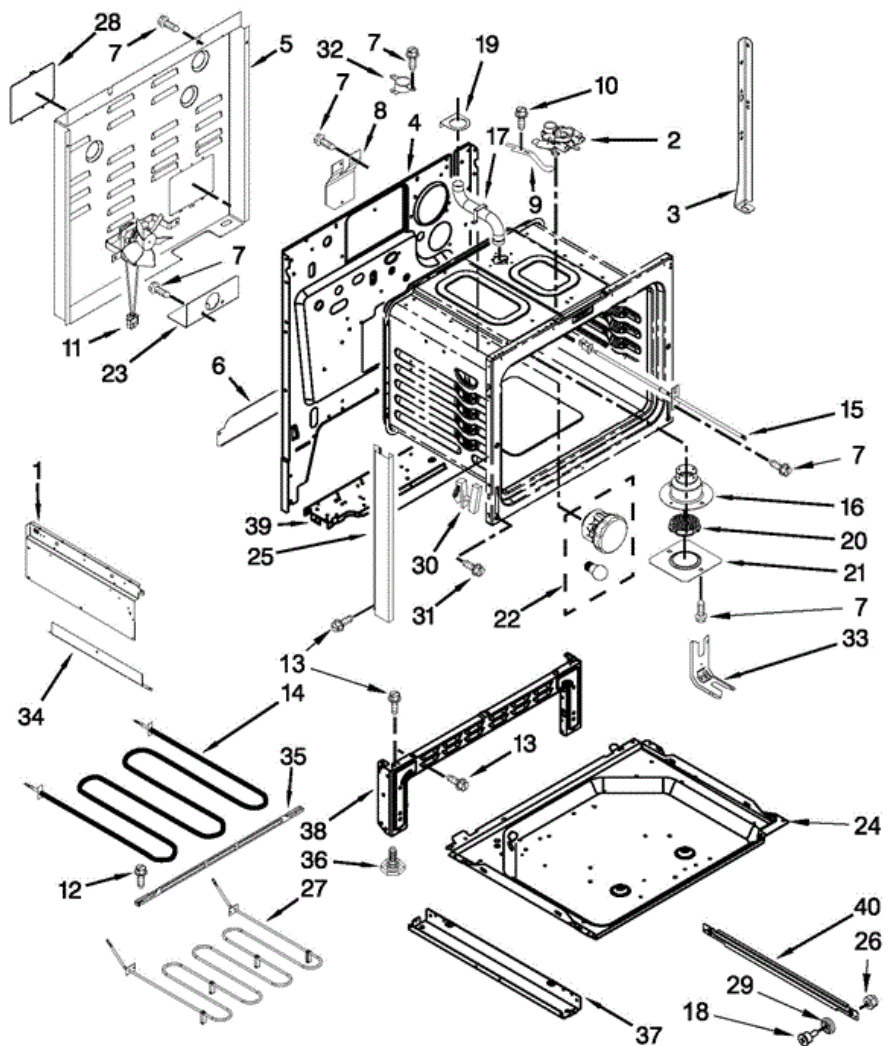

Distribuidor Autorizado

SurteRápido.com

Venta de Refacciones
Electrodomesticas

MES5752BAW16 CHASSIS