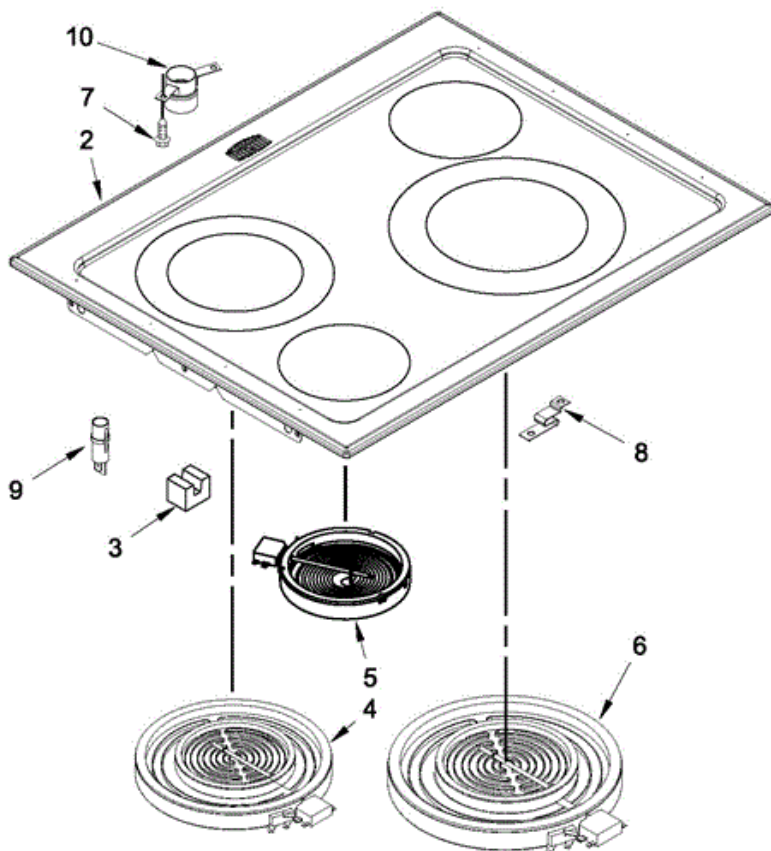

MES5752BAW16 COOKTOP

MES5752BAW16 COOKTOP

2	W10202560	COOKTOP (BLACK)
2	W10204452	COOKTOP (WHITE)
3	8255P412-60	BLOCK, ELEMENT SUPPORT
4	8273992	ELEMENT (2500W) (LEFT REAR)
5	8273994	ELEMENT (1200W) (LEFT FRONT & RIGHT REAR)
6	W10204679	ELEMENT (1200W) (RIGHT FRONT)
7	7101P426-60	SCREW
8	8004P093-60	SUPPORT, ELEMENT
9	7407P193-60	LIGHT, INDICATOR
10	W10233479	TUBE, VENT UPPER

MES5752BAW16 CONTROL PANEL

MES5752BAW16 CONTROL PANEL

1	7730P011-60	LENS, INDICATOR
2	2614D149-09	PANEL, CONTROL (BLACK)
2	2614D149-81	PANEL, CONTROL (WHITE)
3	7101P077-60	SCREW
4	7403P372-60	SWITCH, INFINITE (LEFT REAR & RIGHT FRONT)
4	7403P373-60	SWITCH, INFINITE (LEFT FRONT & RIGHT REAR)
5	5701M877-60	CONTROL (INCLUDES OVERLAY) (BLACK)
5	5701M878-60	CONTROL (INCLUDES OVERLAY) (WHITE)
6	3801F895-51	BRACKET, CONTROL
7	7737P232-60	KNOB, CONTROL (BLACK)
7	7737P234-60	KNOB, CONTROL (WHITE)
8	3604F421-51	SHIELD, CONTROL
9	7101P309-60	SCREW
10	3807F601-51	SUPPORT, CONTROL PANEL
11	7726P332-60	ENDCAP (WHITE (RIGHT HAND))
11	7726P333-60	ENDCAP (WHITE (LEFT HAND))
11	7726P400-60	ENDCAP (BLACK (RIGHT HAND))
11	7726P401-60	ENDCAP (BLACK (LEFT HAND))
12	7407P136-60	LIGHT, INDICATOR
13	7403P926-60	SWITCH, ROCKER (WHITE)
13	7403P985-60	SWITCH, ROCKER (BLACK)