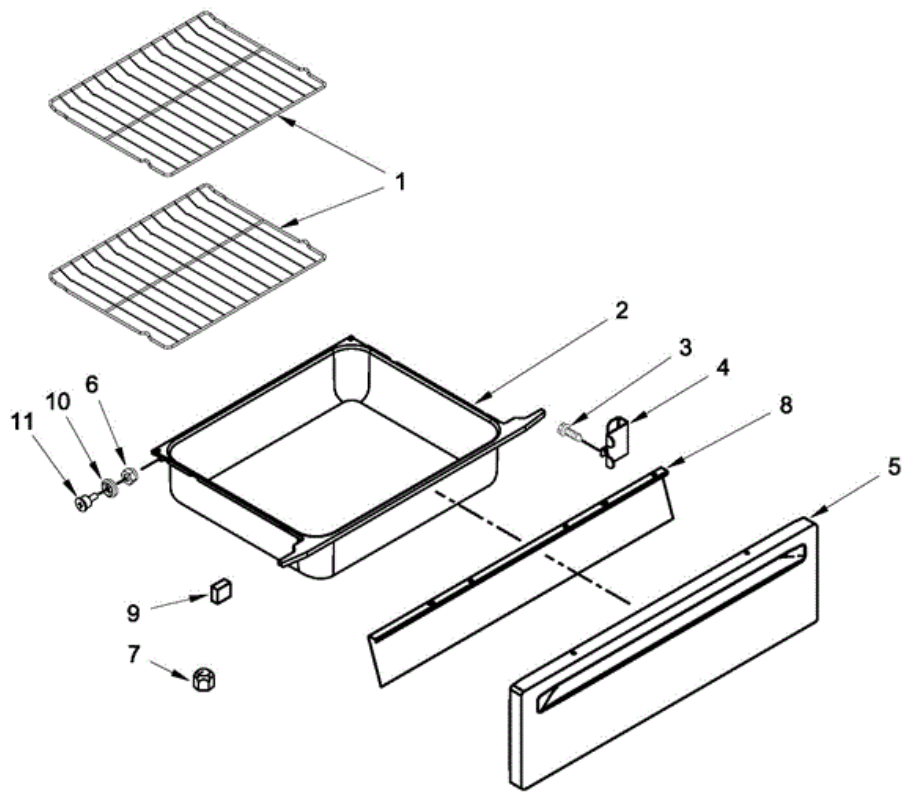

MES5752BAW16 DRAWER AND RACK