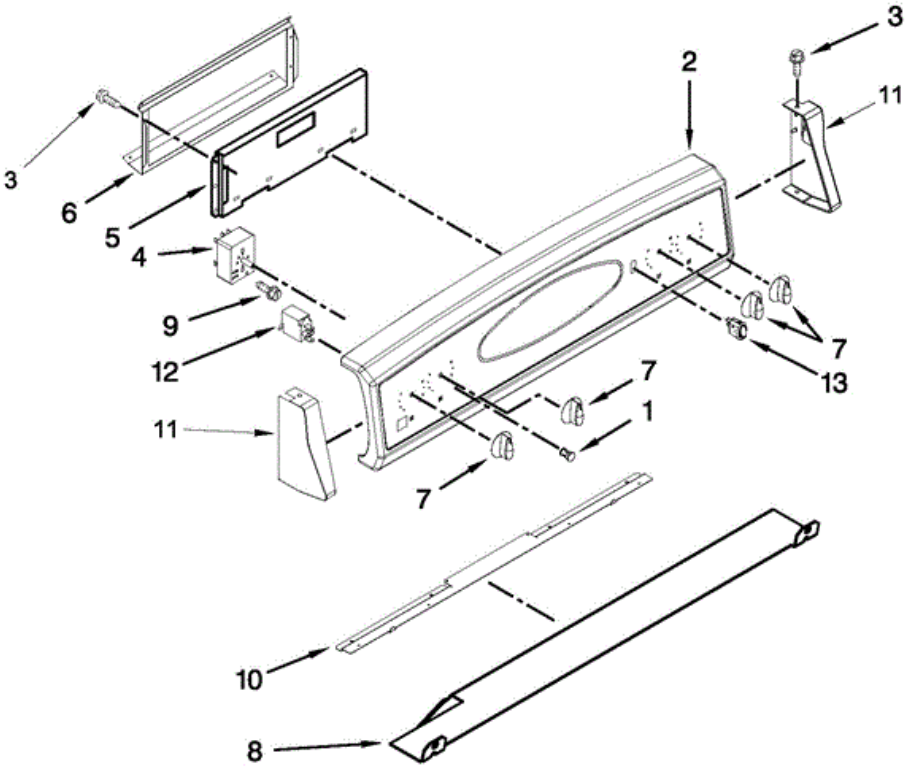

MES5752BAW16 COOKTOP

MES5752BAW16 COOKTOP

2	W10202560	COOKTOP (BLACK)
2	W10204452	COOKTOP (WHITE)
3	8255P412-60	BLOCK, ELEMENT SUPPORT
4	8273992	ELEMENT (2500W) (LEFT REAR)
5	8273994	ELEMENT (1200W) (LEFT FRONT & RIGHT REAR)
6	W10204679	ELEMENT (1200W) (RIGHT FRONT)
7	7101P426-60	SCREW
8	8004P093-60	SUPPORT, ELEMENT
9	7407P193-60	LIGHT, INDICATOR
10	W10233479	TUBE, VENT UPPER

MES5752BAW16 CONTROL PANEL

MES5752BAW16 CONTROL PANEL

1	7730P011-60	LENS, INDICATOR
2	2614D149-09	PANEL, CONTROL (BLACK)
2	2614D149-81	PANEL, CONTROL (WHITE)
3	7101P077-60	SCREW
4	7403P372-60	SWITCH, INFINITE (LEFT REAR & RIGHT FRONT)
4	7403P373-60	SWITCH, INFINITE (LEFT FRONT & RIGHT REAR)
5	5701M877-60	CONTROL (INCLUDES OVERLAY) (BLACK)
5	5701M878-60	CONTROL (INCLUDES OVERLAY) (WHITE)
6	3801F895-51	BRACKET, CONTROL
7	7737P232-60	KNOB, CONTROL (BLACK)
7	7737P234-60	KNOB, CONTROL (WHITE)
8	3604F421-51	SHIELD, CONTROL
9	7101P309-60	SCREW
10	3807F601-51	SUPPORT, CONTROL PANEL
11	7726P332-60	ENDCAP (WHITE (RIGHT HAND))
11	7726P333-60	ENDCAP (WHITE (LEFT HAND))
11	7726P400-60	ENDCAP (BLACK (RIGHT HAND))
11	7726P401-60	ENDCAP (BLACK (LEFT HAND))
12	7407P136-60	LIGHT, INDICATOR
13	7403P926-60	SWITCH, ROCKER (WHITE)
13	7403P985-60	SWITCH, ROCKER (BLACK)

31	7101P336-60	SCREW
32	7450P034-60	SWITCH, HI-LIMIT
33	3801F656-51	BRACKET, ANTI-TIP
34	3826F064-51	EXTENSION, HEAT SHIELD
35	3807F494-45	SUPPORT, BROIL ELEMENT
36	7101P660-60	LEG, LEVELING
37	4020W035-80	PEDESTAL, BOTTOM
38	W10271711	PEDESTAL, BASE
39	3807F640-51	SUPPORT, REGULATOR VALVE
40	W10182835	RUNNER, DRAWER
NI	3804F292-51	RETAINER, U-WRAP
NI	7002P445-60	INSULATION, BACK
NI	7002P456-60	INSULATION, OVEN BOTTOM
NI	7002P471-60	INSULATION, OVEN WRAP