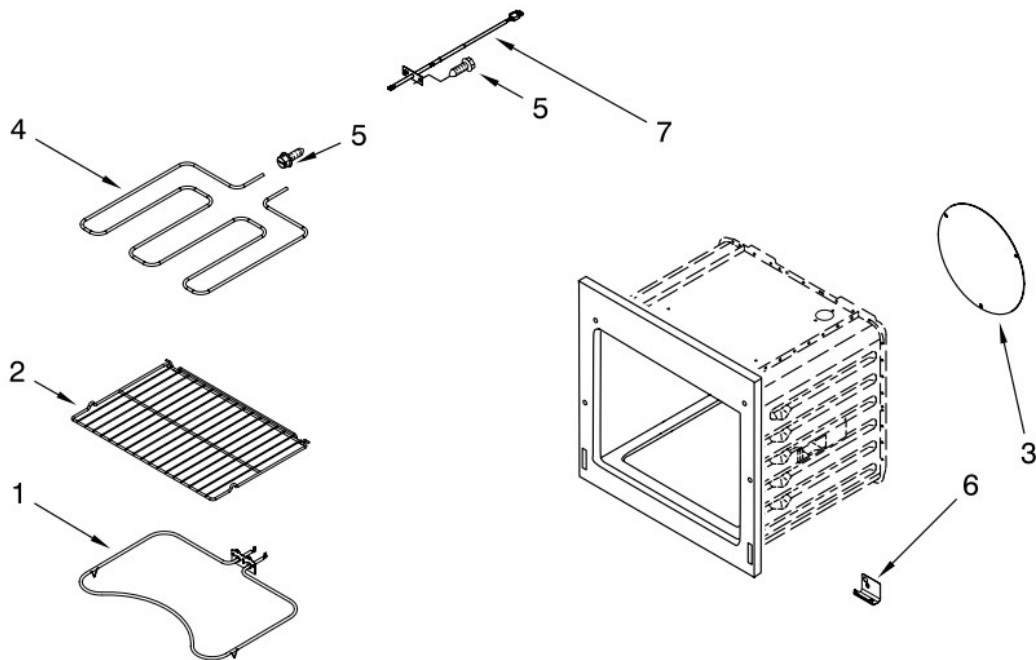

Horno Maytag MEW6530DDS

Illus. No.	Part No.	DESCRIPTION
1	7406P271-60	Element, Bake
2	W10282527	Rack, Oven (2)
3	3605F211-19	Plate, Non-Convect
4	7406P273-60	Element, Broil
5	7101P426-60	Screw
6	7112P126-60	Clip, Oven
7	7430P042-60	Sensor, Oven