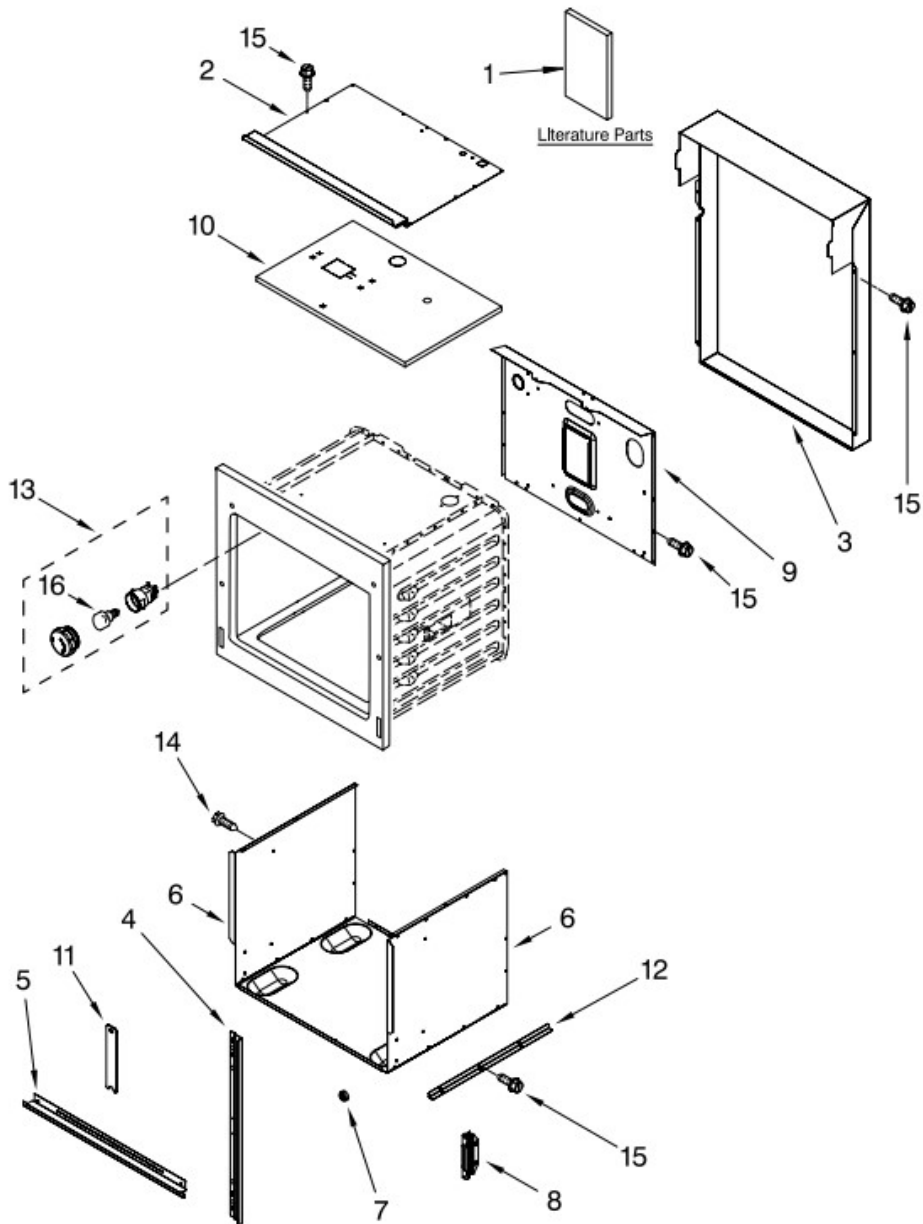

Horno Maytag MEW6530DDS

Horno Maytag MEW6530DDS

OVEN PARTS

For Models: MEW6530DDB19, MEW6530DDS19
(Black) (Stainless Steel)

Illus. No.	Part No.	DESCRIPTION
1		Literature Parts
	W10176681	Installation Instructions
	W10169640	Owners Manual Brochure, Tips (Safe Cooking)
	9762761	English
	W10065852	French Wiring Diagram
	W10192628	English
	W10192629	French
2	2624F074-51	Top, Outer

Illus. No.	Part No.	DESCRIPTION
3	2624F061-51	Back, Outer
4	7744P406-60	Trim, Side
5	3608F085-70	Trim, Oven
6	2618F222-51	Panel, Side
7	7109P085-60	Bumper, Rubber
8	8014P031-60	Assembly, Hinge Receptacle
9	2624F056-51	Retainer, Insul.
10	7002P358-60	Insulation, Top/Back
11	3605F236-50	Plate, Hinge Trap
12	3802F116-51	Bottom, Brace
13	7407P181-60	Assembly, Light

Illus. No.	Part No.	DESCRIPTION
14	7101P635-60	Screw
15	7101P426-60	Screw
16	7407P103-60	Bulb, Oven

**FOLLOWING PARTS
NOT ILLUSTRATED**

INSULATION

- 7002P368-60 Insulation, Wrap
- 7002P251-60 Insulation, Back