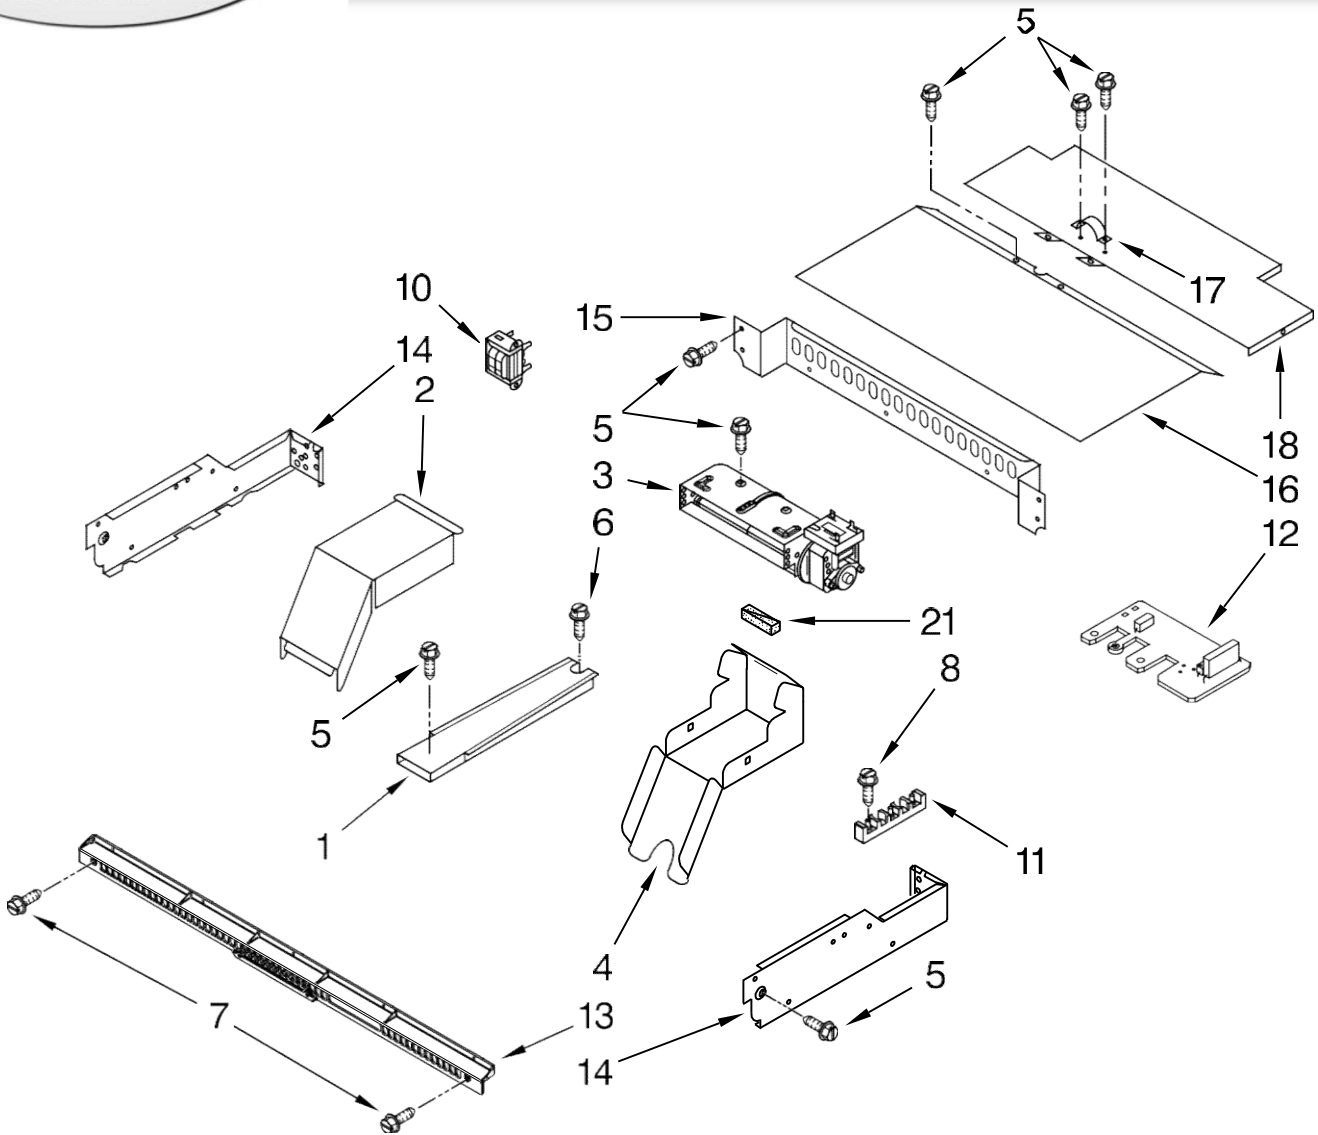

HORNO MEW7530WDB01

Illus. No.	Part No.	DESCRIPTION
1	4451759	Vent, Exhaust
2	4455178	Elbow, Vent Top
3	W10176670	Blower
4	4455177	Elbow, Vent Bottom
5	4449809	Screw
6	4449040	Screw
7	4449745	Screw
8	3400080	Screw

Illus. No.	Part No.	DESCRIPTION
10	9760587	Transformer, Control
11	7401P038-60	Block, Terminal
12	4451985	Suppressor
13	8303497	Vent, Control Panel
14	4451597	Side, Control Top Right
	4451598	Left

Illus. No.	Part No.	DESCRIPTION
15	9759135	Back, Control
16	4450551	Cover, Top Rear
17	4448664	Clamp
18	4452367	Cover, Top Front
21	4451758	Seal, Foam