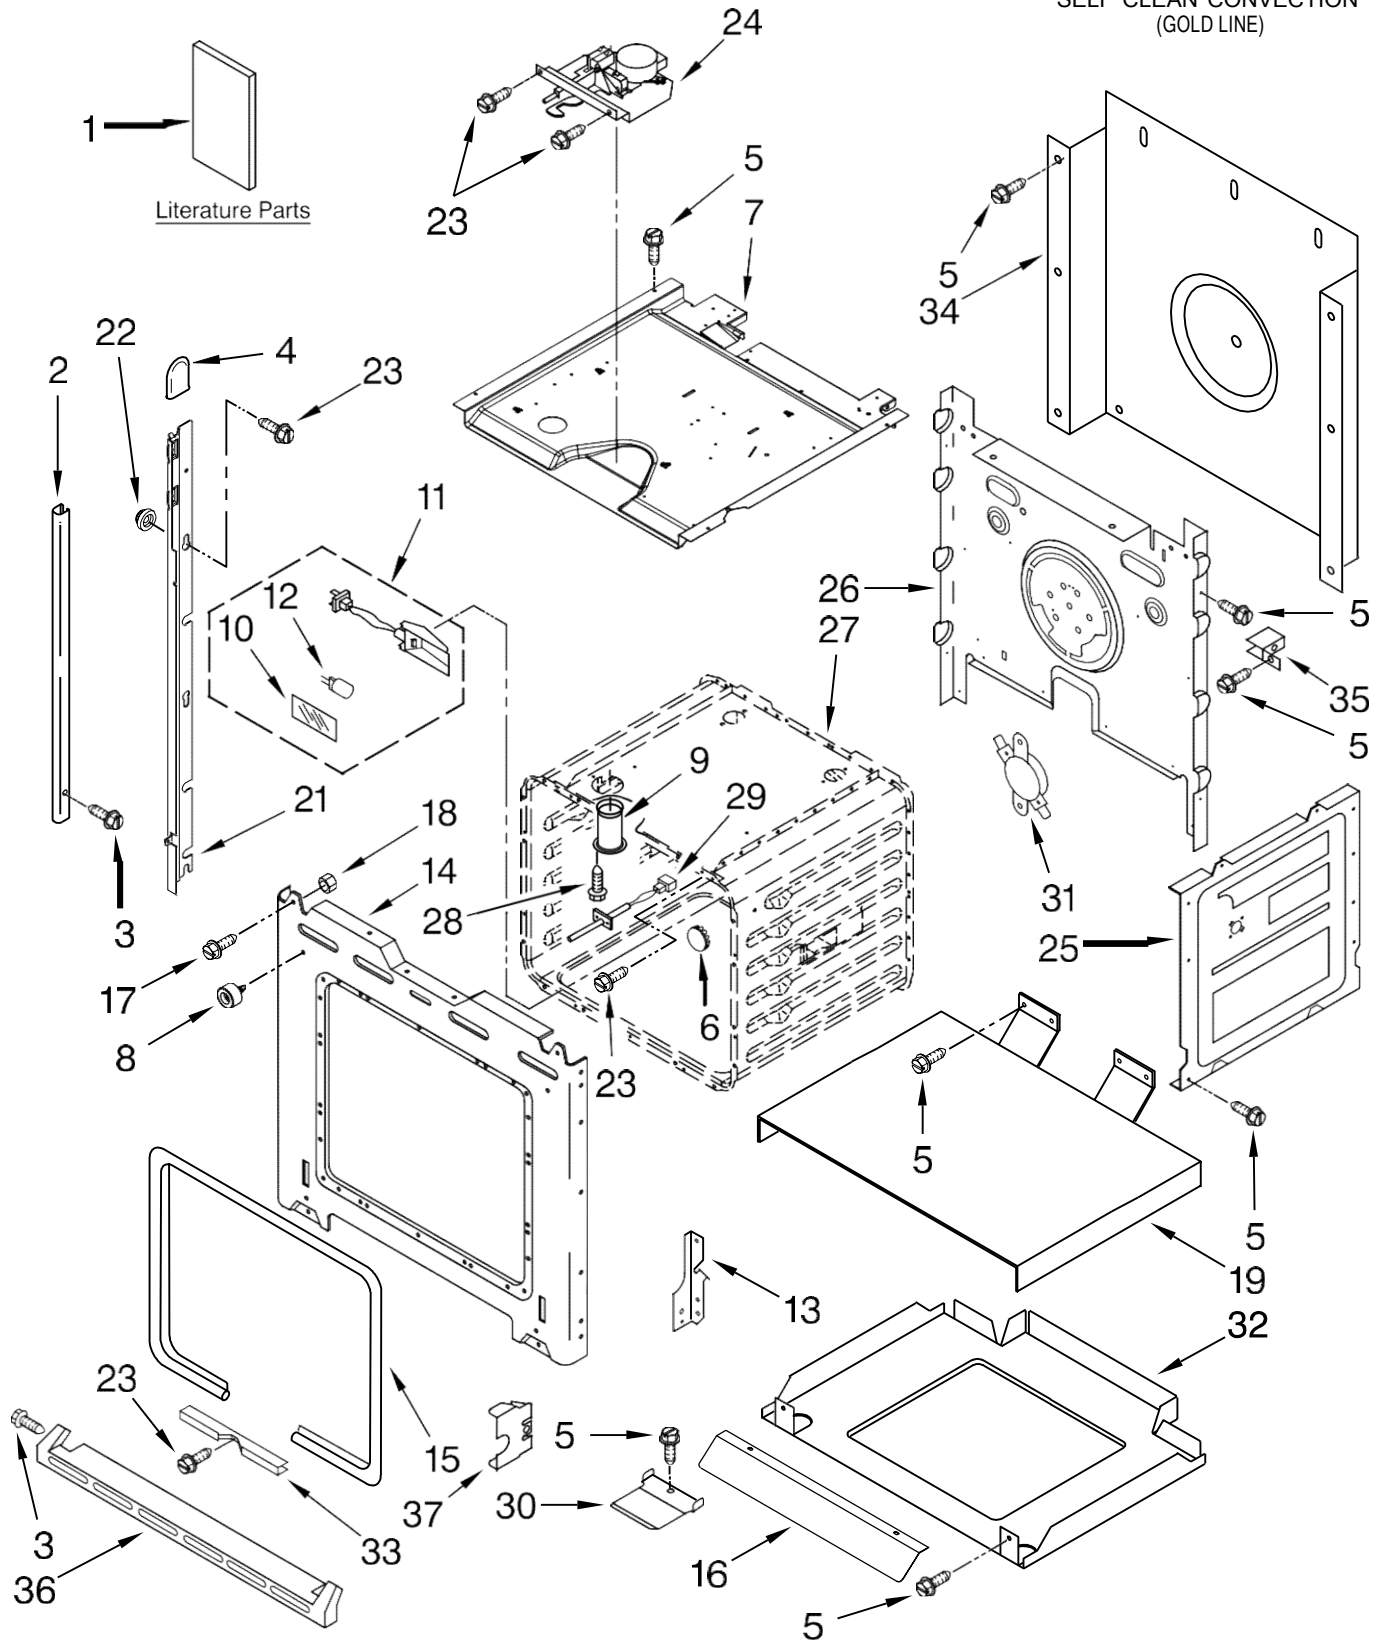

HORNO MEW7530WDB01

30" BUILT-IN
ELECTRIC OVEN
SELF CLEAN CONVECTION
(GOLD LINE)

FOR ORDERING INFORMATION REFER TO PARTS PRICE LIST

HORNO MEW7530WDB01

Illus. No.	Part No.	DESCRIPTION
1		Literature Parts
	W10192049	Installation Instructions
	W10276986	Owners Manual Tech Sheet
	W10185218	English
	W10205112	French
	8304571	Installation/ Undercounter Tips, Safe Cooking
	9762761	English
	W10065852	French
	4457288	Install, Instruct Bottom Trim
2		Trim, Side Right
	W10278483	Black
	W10278485	White
	W10144983	Stainless Left
	W10278484	Black
	W10278486	White
	W10144984	Stainless
3	3400832	Screw
4	4451605	Cap, Spacer
5	4449809	Screw

Illus. No.	Part No.	DESCRIPTION
6	4448982	Plug, Button
7	8303099	Top, Chassis
8	W10105790	Bumper, Door
9	4452158	Tube, Vent
10	W10169756	Lens, Light
11	W10009940	Assembly, Oven Light
12	W10169757	Bulb, Light
13		Hinge Receiver
	4455606	Right
	4455605	Left
14	W10115831	Frame, Front
15	4455382	Gasket, Door
16	9760677	Deflector, Vent
17	4449040	Screw
18	4450118	Nut
19	4451478	Support, Insulation
21		Rail, Side
	4450579	Right
	4450580	Left
22	4448444	Grommet, Mounting Rail
23	4449154	Screw
24	W10195934	Latch, Motorized
25	4455641	Side, Chassis

Illus. No.	Part No.	DESCRIPTION
26	W10161110	Back, Chassis
27		Liner, Oven (Not serviceable)
28	3196176	Screw
29	W10131825	Sensor
30	4452489	Deflector, Vent Box
31	9759242	Thermostat
32	9759713	Base, Chassis
33	4448933	Retainer, Gasket
34	4451747	Cover, Back
35	4449845	Support, Bracket
36		Vent, Bottom Trim
	W10278493	Black
	W10278494	White
	W10166934	Stainless
37	4452152	Bracket, Mounting Bottom Vent