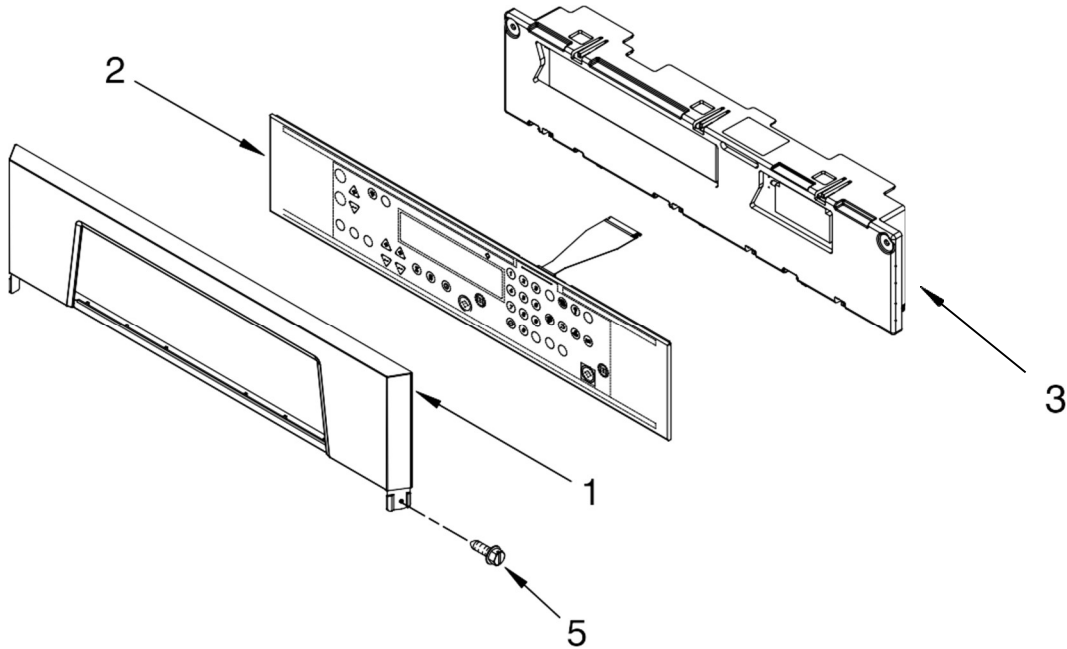

HORNO MEW7530WDB01

Illus. No.	Part No.	DESCRIPTION
1		Control Panel W10278521 Black W10278522 White W10284427 Stainless
2		Assembly, Switch W10270309 Black & Stainless W10270310 White
3	8303017	Assembly, Control
5	4449745	Screw