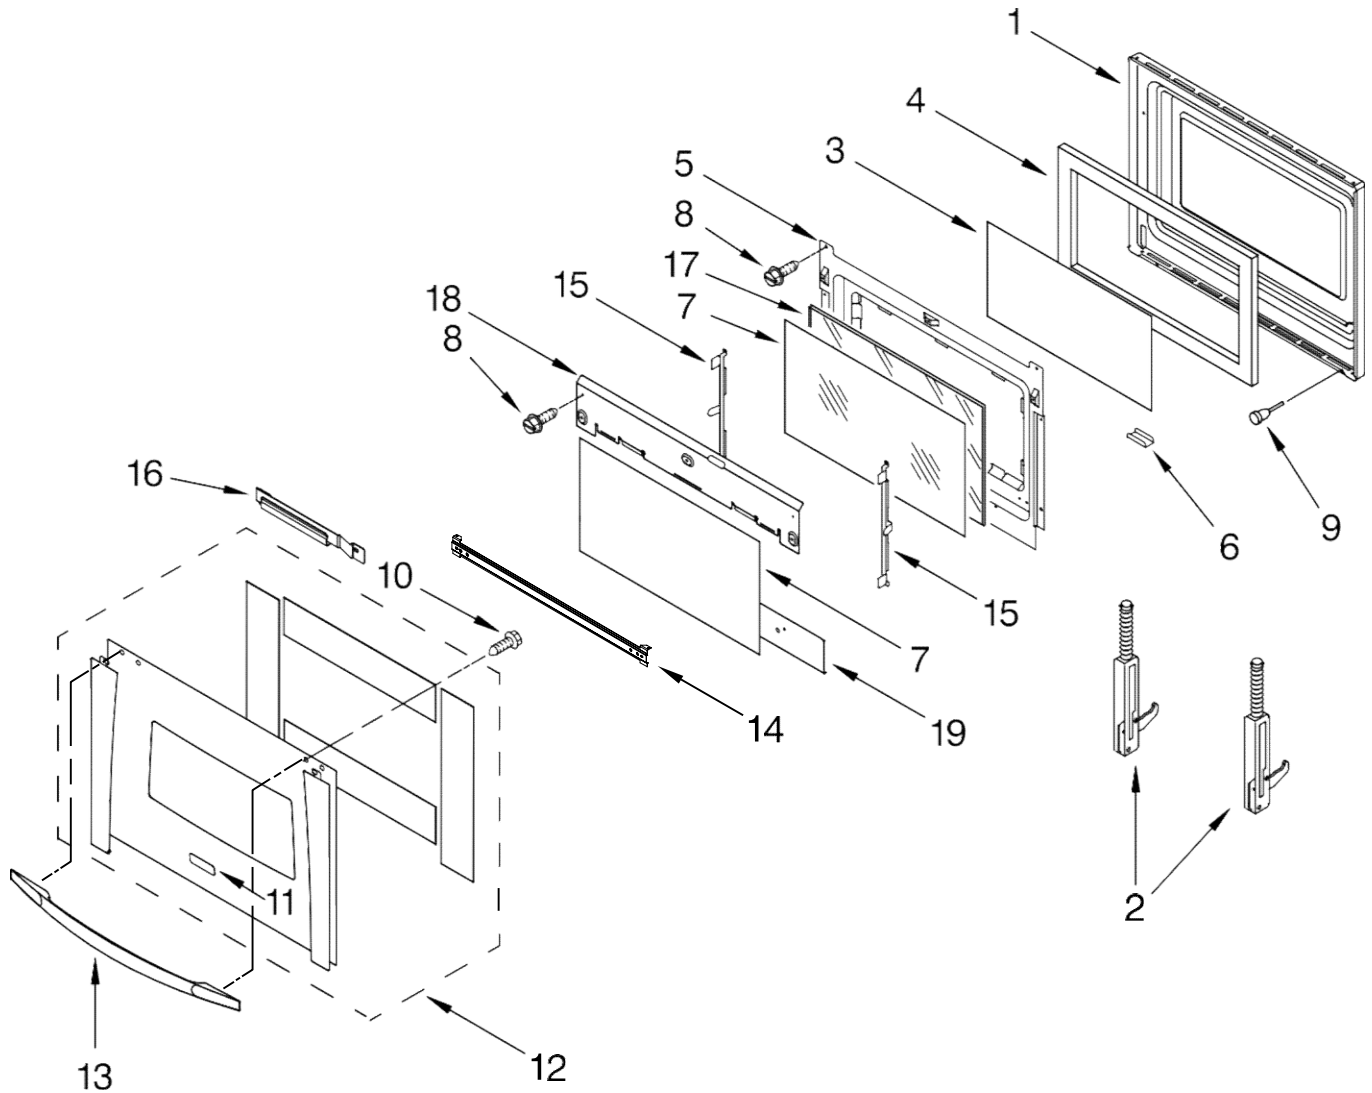

HORNO MEW7530WDB01

Illus. No.	Part No.	DESCRIPTION
1	9759413	Door Liner
2	9760575	Hinge, Door Right
	9760576	Left (For Stainless Models)
	9760573	Right
	9760574	Left
3	4449259	Glass, Inner
4	4451722	Insulation, Door
5	4457132	Retainer, Glass

Illus. No.	Part No.	DESCRIPTION
6	4450863	Retainer, Clip
7	9759225	Glass, Inner
8	4449809	Screw
9	4448520	Bumper, Door
10	4449743	Screw
11	W10288004	Nameplate
12	W10270349	Black Assembly, Door Glass
	W10270350	White
	W10270347	Stainless

Illus. No.	Part No.	DESCRIPTION
13	W10269407	Door Handle Black
	W10269408	White
	W10161708	Stainless
14	W10256645	Bracket, Handle
15	9759229	Bracket(2nd Glass)
16	9759230	Bracket(3rd Glass)
17	9759228	Glass, Inner
18	4457104	Shield, Top Heat
19	4457114	Shield, Bottom Heat

FOR ORDERING INFORMATION REFER TO PARTS PRICE LIST