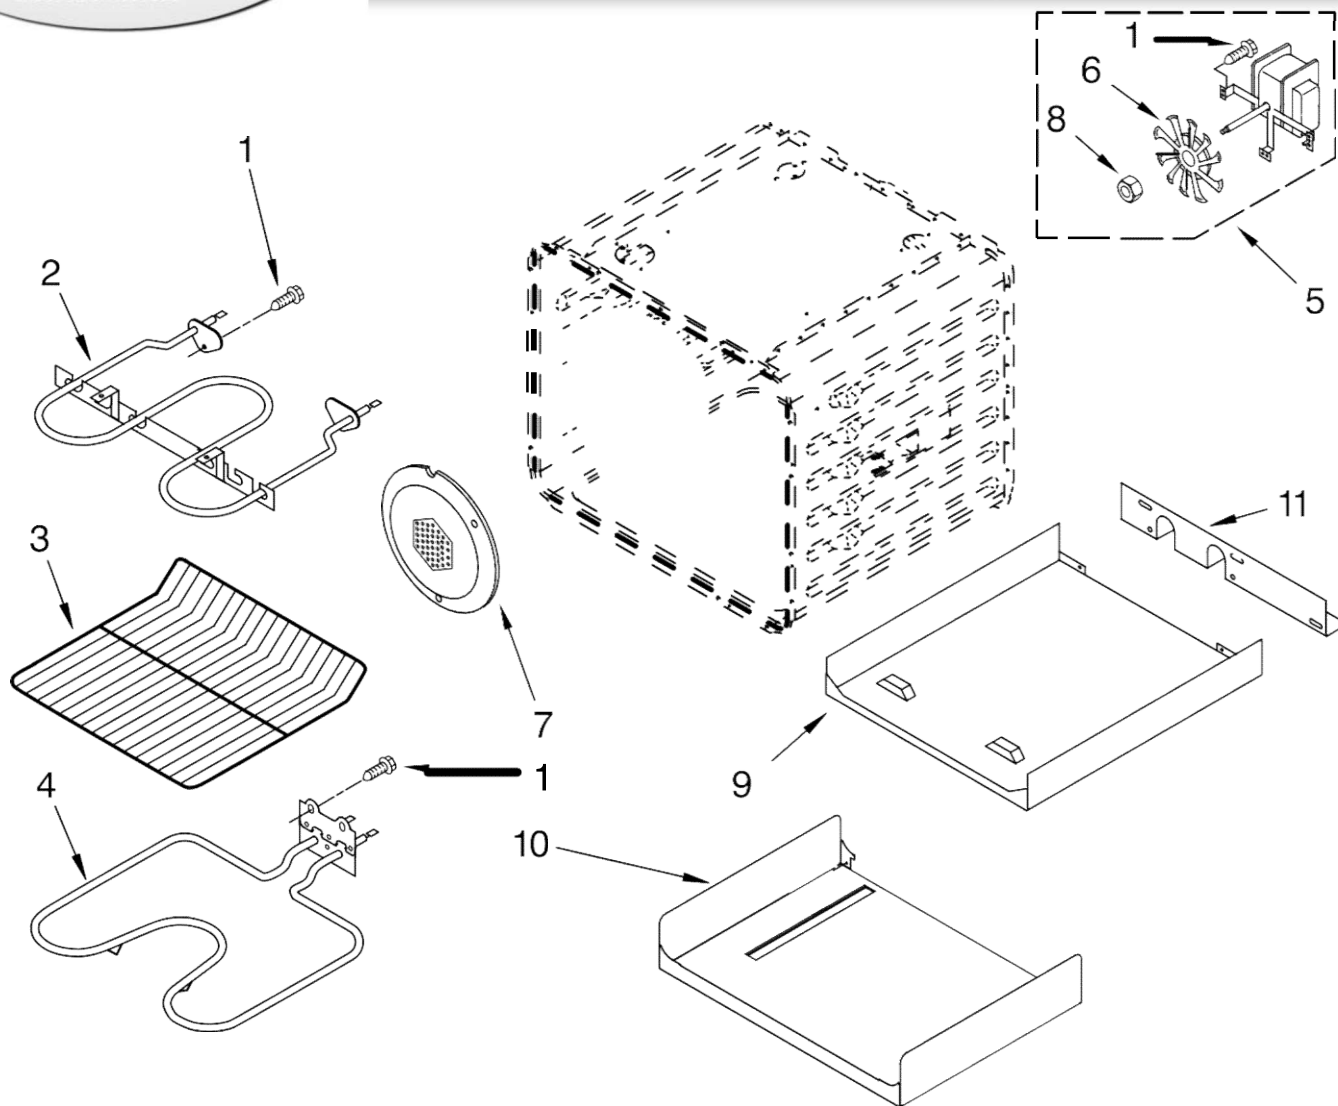

HORNO MEW7530WDB01

Illus. No.	Part No.	DESCRIPTION

1	4449154	Screw
2	9760772	Element, Broil
3	W10179152	Rack, Oven
4	9760769	Element, Convention Bake
5	W10116228	Motor, Convection
6	W10116351	Blade, Fan
7	W10160821	Cover, Fan
8	W10116349	Nut
9	4455037	Tray, Hidden Bake
10	W10207398	Element, Hidden Bake
11	4450039	Cover, Hidden Bake Tray Access

FOR ORDERING INFORMATION REFER TO PARTS PRICE LIST