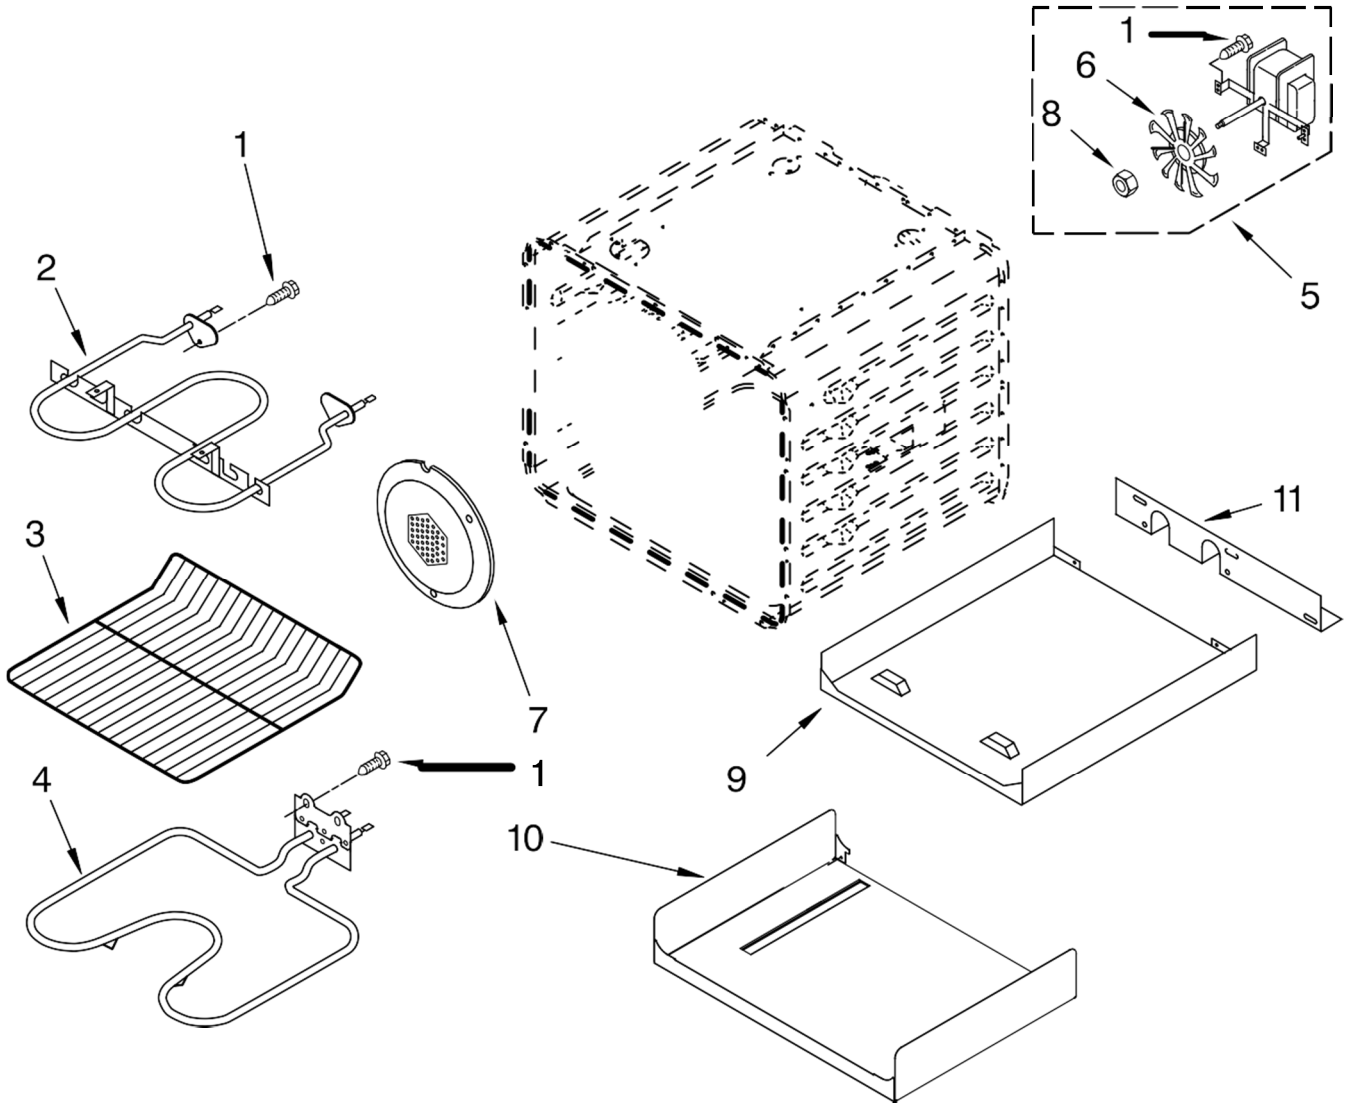

HORNO WHIRLPOOL MEW7530WDS

Illus. No.	Part No.	DESCRIPTION
1	4449154	Screw
2	9760772	Element, Broil
3	W10179152	Rack, Oven
4	9760769	Element, Convention Bake
5	W10116228	Motor, Convection
6	W10116351	Blade, Fan
7	W10160821	Cover, Fan
8	W10116349	Nut
9	4455037	Tray, Hidden Bake
10	W10207398	Element, Hidden Bake
11	4450039	Cover, Hidden Bake Tray Access

FOR ORDERING INFORMATION REFER TO PARTS PRICE LIST