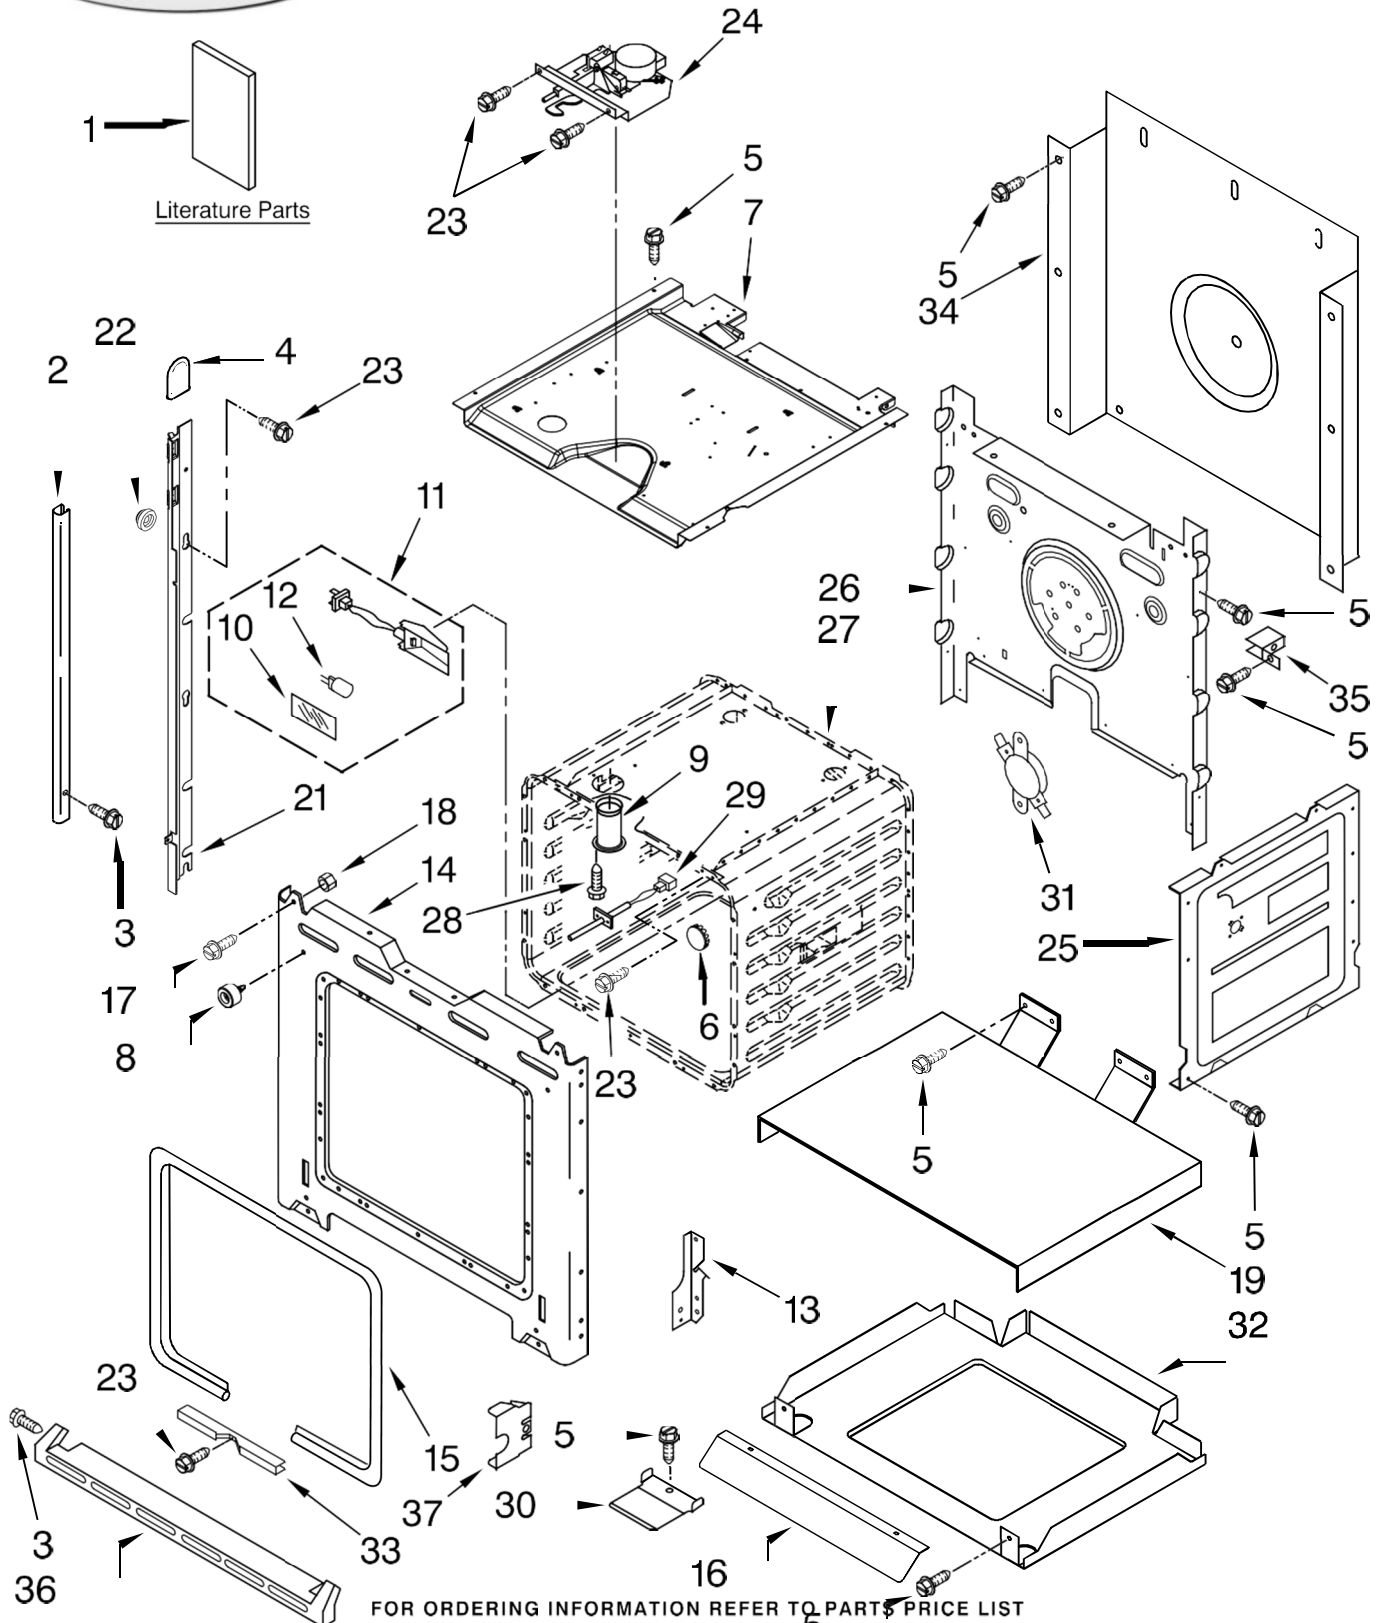

Distribuidor Autorizado

SurteRápido.com

Venta de Refacciones
Electrodomesticas

HORNO WHIRLPOOL MEW7530WDS

Literature Parts

FOR ORDERING INFORMATION REFER TO PARTS PRICE LIST