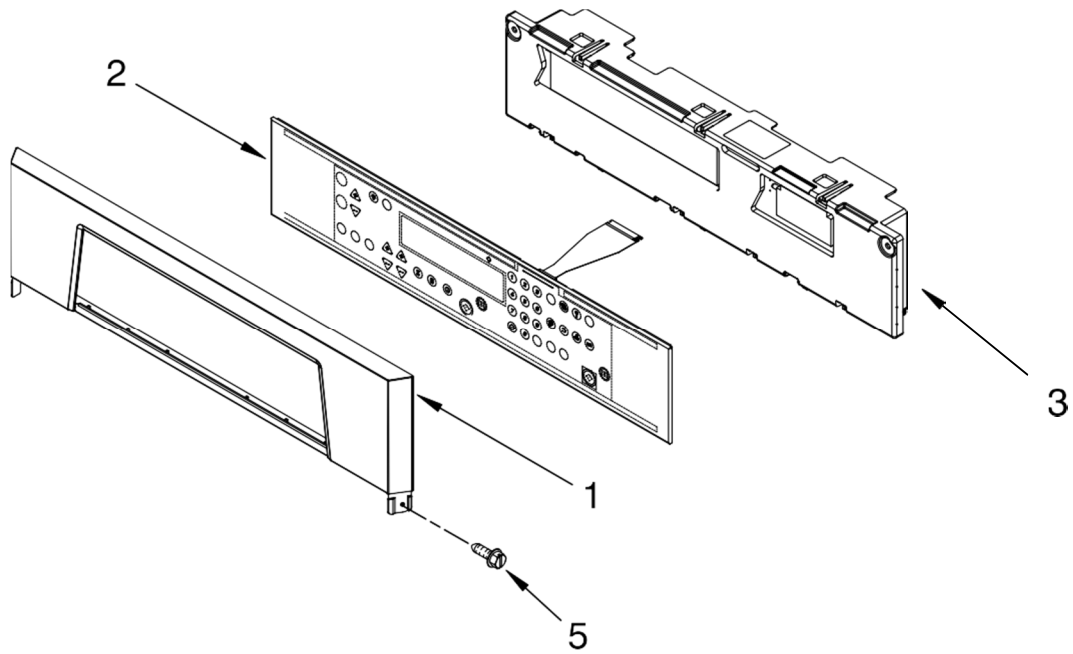

HORNO WHIRLPOOL MEW7530WDS

Illus. No.	Part No.	DESCRIPTION
1		Control Panel W10278521 Black W10278522 White W10284427 Stainless
2		Assembly, Switch W10270309 Black & Stainless W10270310 White
3		8303017 Assembly, Control
5		4449745 Screw