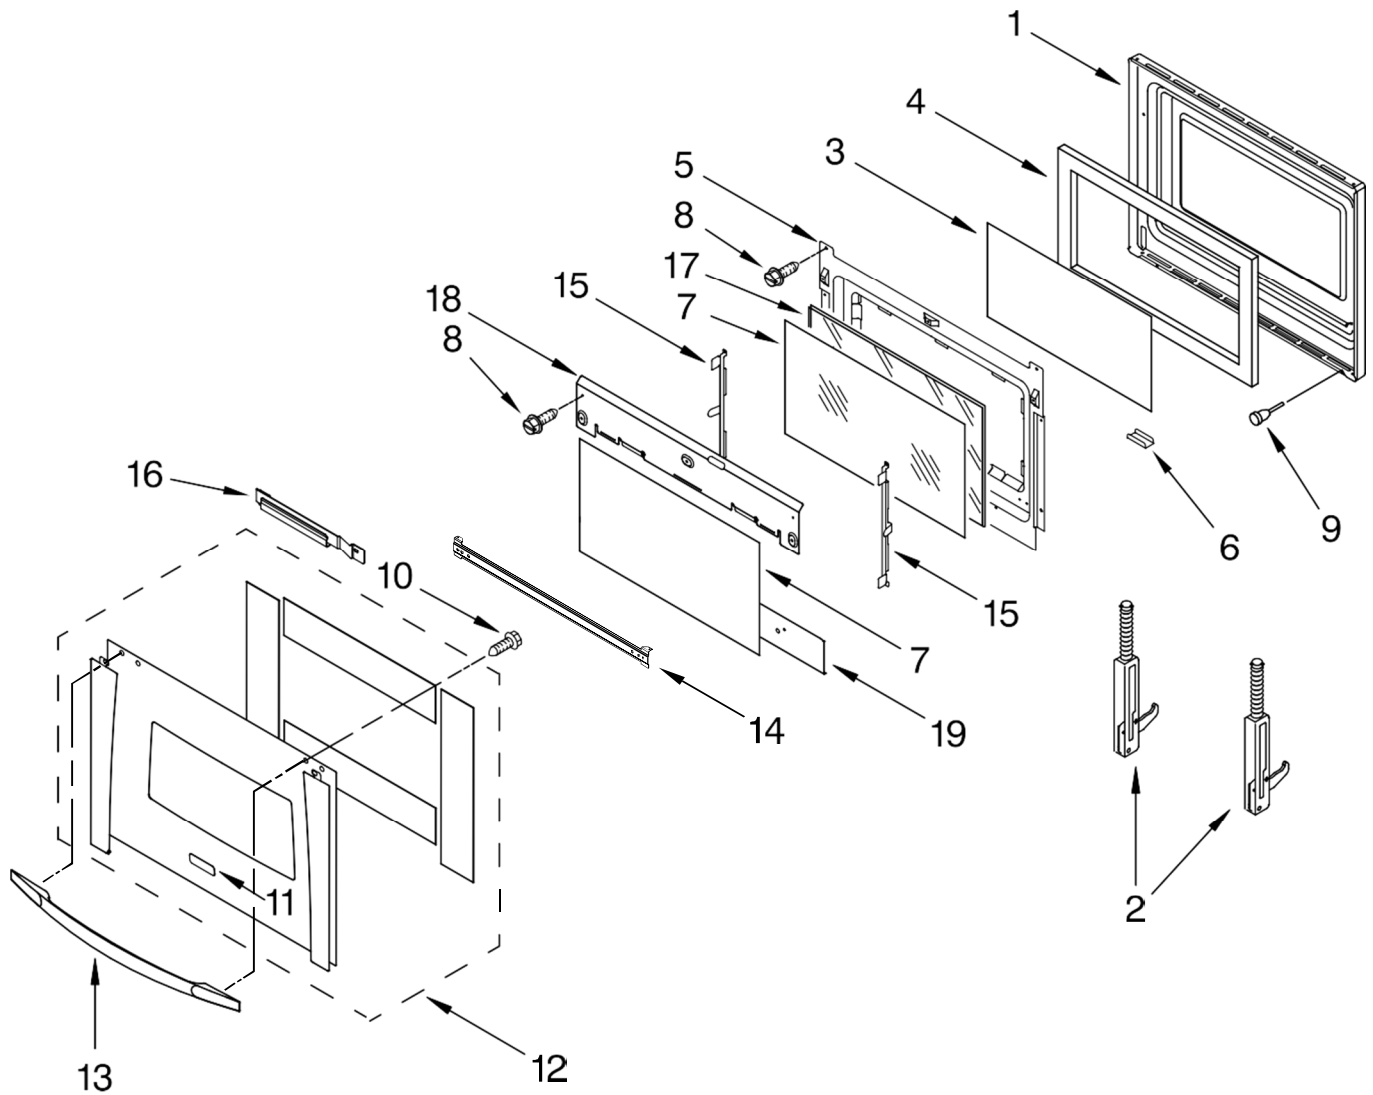

HORNO WHIRLPOOL MEW7530WDS

Illus. No.	Part No.	DESCRIPTION
1	9759413	Door Liner
2	9760575	Hinge, Door Right
	9760576	Left (For Stainless Models)
	9760573	Right
	9760574	Left
3	4449259	Glass, Inner
4	4451722	Insulation, Door
5	4457132	Retainer, Glass

Illus. No.	Part No.	DESCRIPTION
6	4450863	Retainer, Clip
7	9759225	Glass, Inner
8	4449809	Screw
9	4448520	Bumper, Door
10	4449743	Screw
11	W10288004	Nameplate
12		Assembly, Door Glass
	W10270349	Black
	W10270350	White
	W10270347	Stainless

Illus. No.	Part No.	DESCRIPTION
13		Door Handle
	W10269407	Black
	W10269408	White
	W10161708	Stainless
14	W10256645	Bracket, Handle
15	9759229	Bracket(2nd Glass)
16	9759230	Bracket(3rd Glass)
17	9759228	Glass, Inner
18	4457104	Shield, Top Heat
19	4457114	Shield, Bottom Heat

FOR ORDERING INFORMATION REFER TO PARTS PRICE LIST