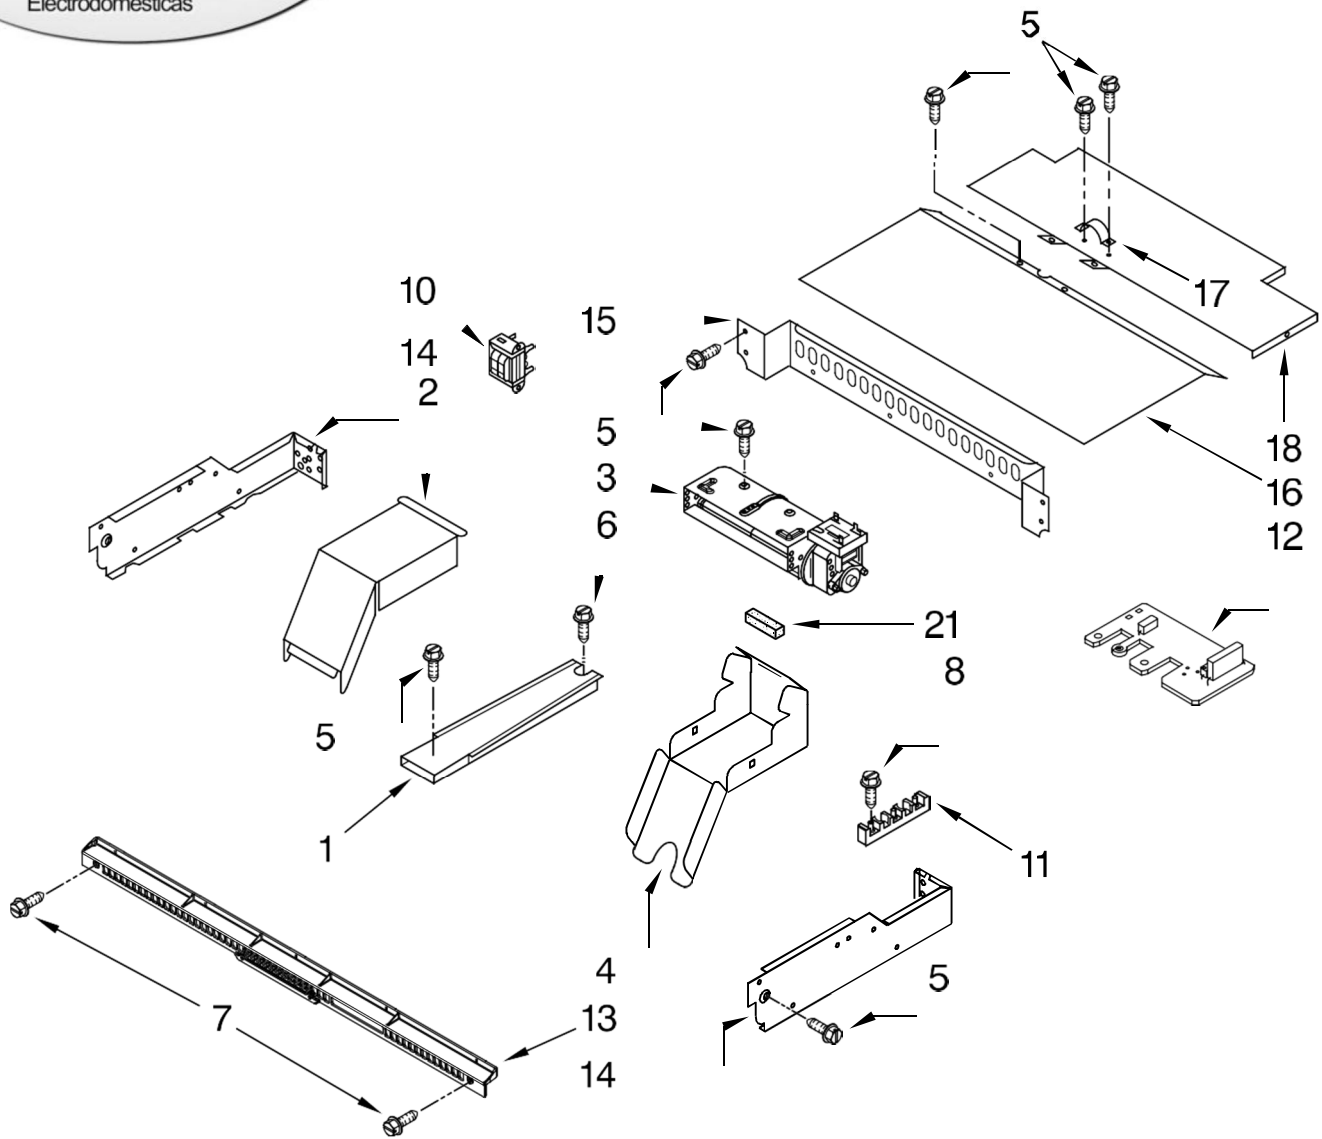

HORNO WHIRLPOOL MEW7530WDS

Illus. No.	Part No.	DESCRIPTION
1	4451759	Vent, Exhaust
2	4455178	Elbow, Vent Top
3	W10176670	Blower
4	4455177	Elbow, Vent Bottom
5	4449809	Screw
6	4449040	Screw
7	4449745	Screw
8	3400080	Screw

Illus. No.	Part No.	DESCRIPTION
10	9760587	Transformer, Control
11	7401P038-60	Block, Terminal
12	4451985	Suppressor
13	8303497	Vent, Control Panel
14		Side, Control Top 4451597 Right 4451598 Left

Illus. No.	Part No.	DESCRIPTION
15	9759135	Back, Control
16	4450551	Cover, Top Rear
17	4448664	Clamp
18	4452367	Cover, Top Front
21	4451758	Seal, Foam