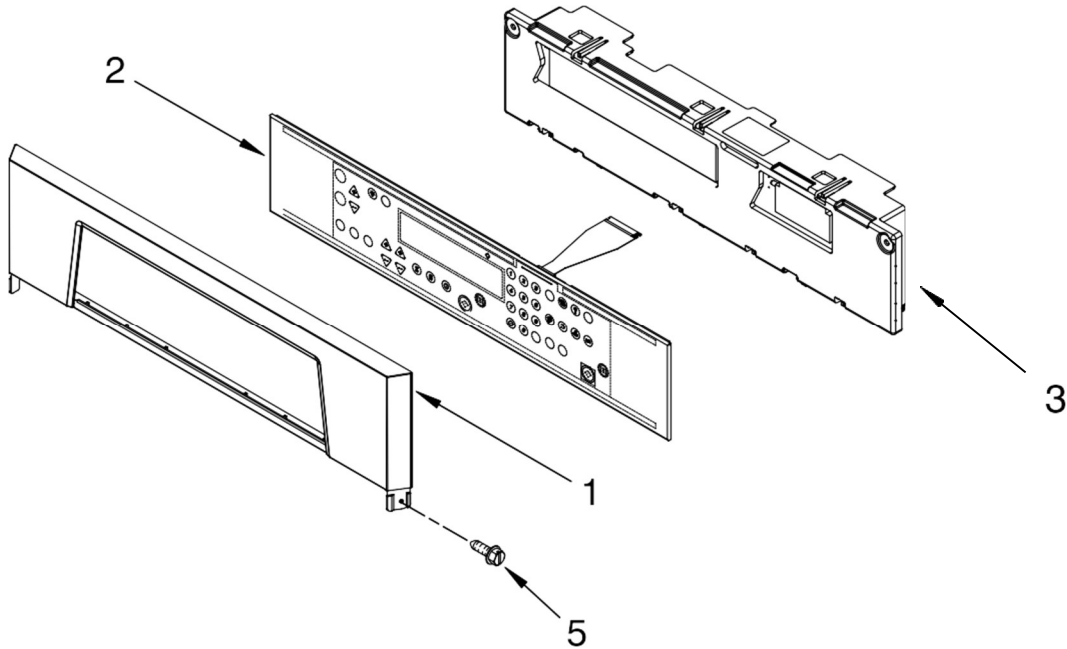

HORNO MEW7530WDS01

Illus. No.	Part No.	DESCRIPTION
1		Control Panel W10278521 Black W10278522 White W10284427 Stainless
2		Assembly, Switch W10270309 Black & Stainless W10270310 White
3	8303017	Assembly, Control
5	4449745	Screw