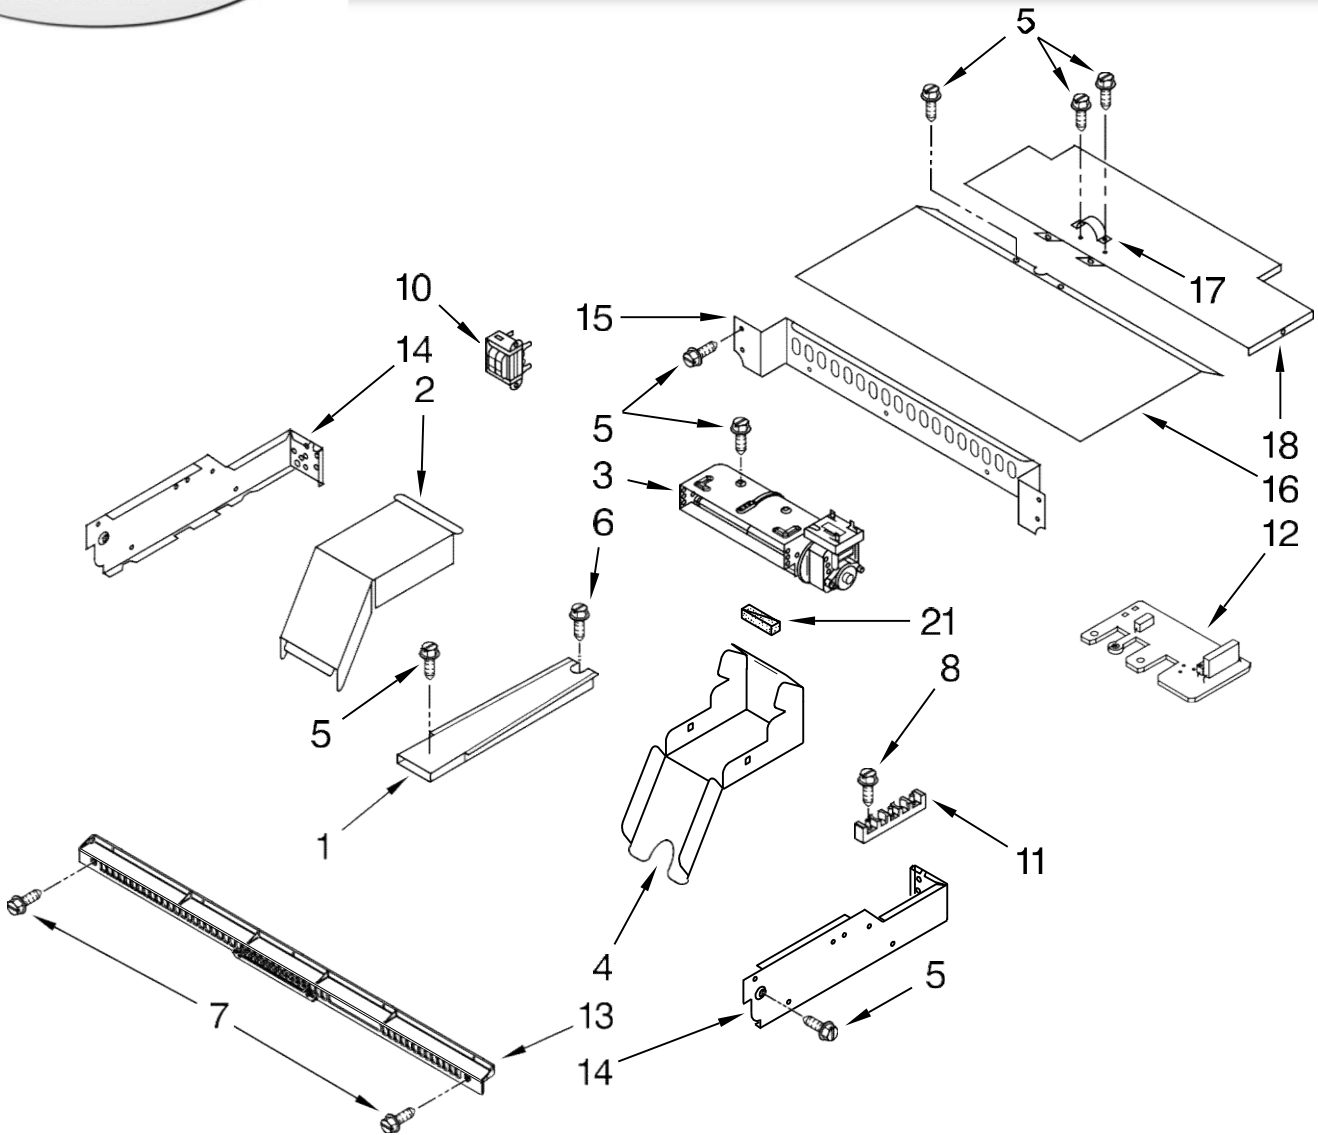

HORNO MEW7530WDS01

Illus. No.	Part No.	DESCRIPTION
1	4451759	Vent, Exhaust
2	4455178	Elbow, Vent Top
3	W10176670	Blower
4	4455177	Elbow, Vent Bottom
5	4449809	Screw
6	4449040	Screw
7	4449745	Screw
8	3400080	Screw

Illus. No.	Part No.	DESCRIPTION
10	9760587	Transformer, Control
11	7401P038-60	Block, Terminal
12	4451985	Suppressor
13	8303497	Vent, Control Panel
14	4451597	Side, Control Top Right
	4451598	Left

Illus. No.	Part No.	DESCRIPTION
15	9759135	Back, Control
16	4450551	Cover, Top Rear
17	4448664	Clamp
18	4452367	Cover, Top Front
21	4451758	Seal, Foam