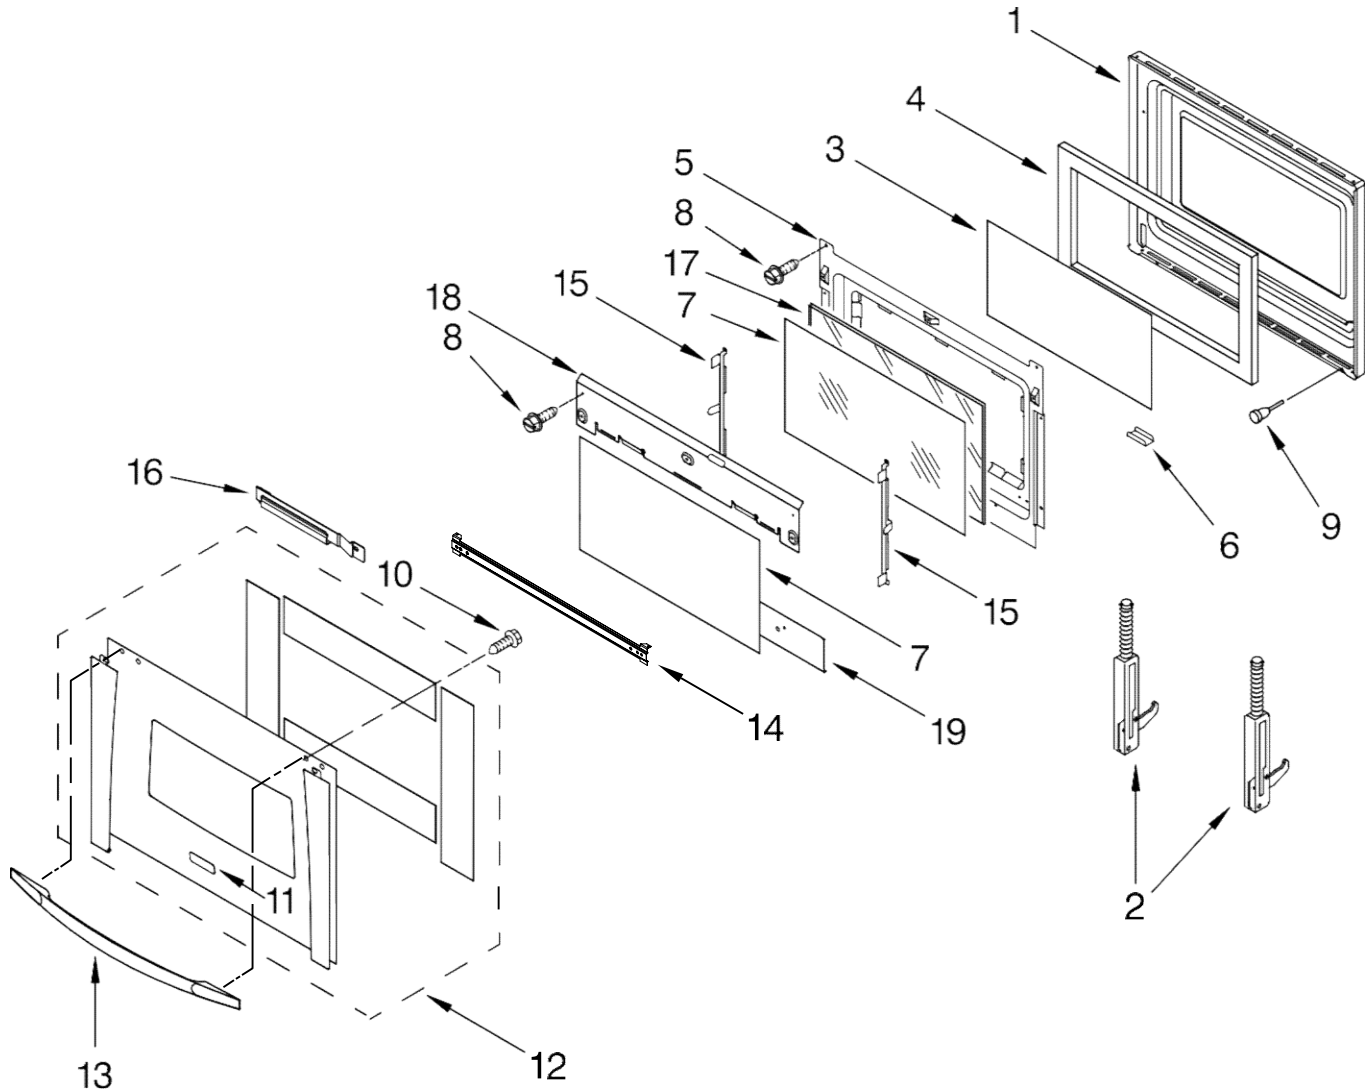

HORNO MEW7530WDS01

Illus. No.	Part No.	DESCRIPTION
1	9759413	Door Liner
2	9760575	Hinge, Door Right
	9760576	Left (For Stainless Models)
	9760573	Right
	9760574	Left
3	4449259	Glass, Inner
4	4451722	Insulation, Door
5	4457132	Retainer, Glass

Illus. No.	Part No.	DESCRIPTION
6	4450863	Retainer, Clip
7	9759225	Glass, Inner
8	4449809	Screw
9	4448520	Bumper, Door
10	4449743	Screw
11	W10288004	Nameplate
12	W10270349	Assembly, Door Glass Black
	W10270350	White
	W10270347	Stainless

Illus. No.	Part No.	DESCRIPTION
13	W10269407	Door Handle Black
	W10269408	White
	W10161708	Stainless
14	W10256645	Bracket, Handle
15	9759229	Bracket(2nd Glass)
16	9759230	Bracket(3rd Glass)
17	9759228	Glass, Inner
18	4457104	Shield, Top Heat
19	4457114	Shield, Bottom Heat

FOR ORDERING INFORMATION REFER TO PARTS PRICE LIST