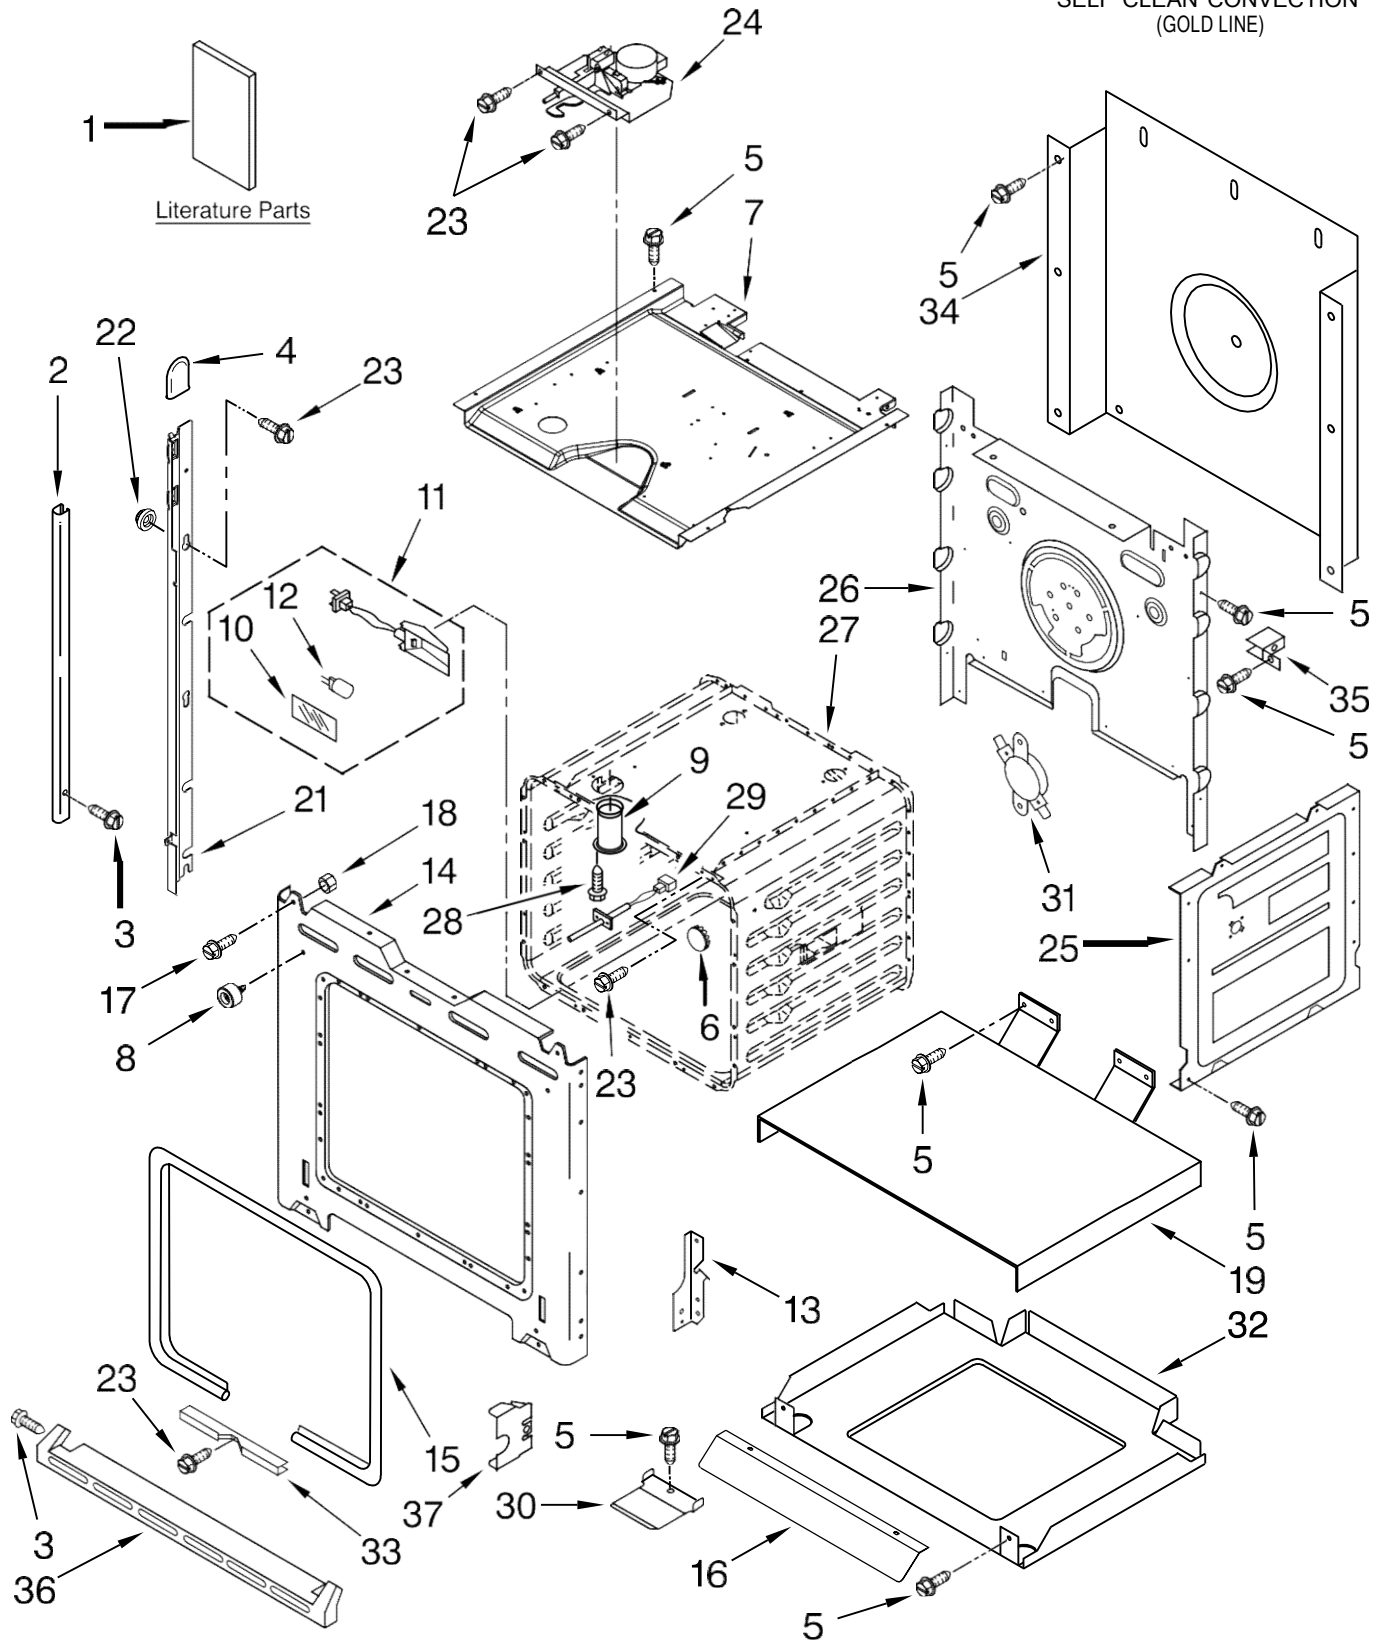

HORNO MEW7530WDS01

30" BUILT-IN
ELECTRIC OVEN
SELF CLEAN CONVECTION
(GOLD LINE)

FOR ORDERING INFORMATION REFER TO PARTS PRICE LIST

HORNO MEW7530WDS01

Illus. No.	Part No.	DESCRIPTION
1		Literature Parts
	W10192049	Installation Instructions
	W10276986	Owners Manual Tech Sheet
	W10185218	English
	W10205112	French
	8304571	Installation/Undercounter Tips, Safe Cooking
	9762761	English
	W10065852	French
	4457288	Install, Instruct Bottom Trim
2		Trim, Side Right
	W10278483	Black
	W10278485	White
	W10144983	Stainless Left
	W10278484	Black
	W10278486	White
	W10144984	Stainless
3	3400832	Screw
4	4451605	Cap, Spacer
5	4449809	Screw

Illus. No.	Part No.	DESCRIPTION
6	4448982	Plug, Button
7	8303099	Top, Chassis
8	W10105790	Bumper, Door
9	4452158	Tube, Vent
10	W10169756	Lens, Light
11	W10009940	Assembly, Oven Light
12	W10169757	Bulb, Light
13		Hinge Receiver
	4455606	Right
	4455605	Left
14	W10115831	Frame, Front
15	4455382	Gasket, Door
16	9760677	Deflector, Vent
17	4449040	Screw
18	4450118	Nut
19	4451478	Support, Insulation
21		Rail, Side
	4450579	Right
	4450580	Left
22	4448444	Grommet, Mounting Rail
23	4449154	Screw
24	W10195934	Latch, Motorized
25	4455641	Side, Chassis

Illus. No.	Part No.	DESCRIPTION
26	W10161110	Back, Chassis
27		Liner, Oven (Not serviceable)
28	3196176	Screw
29	W10131825	Sensor
30	4452489	Deflector, Vent Box
31	9759242	Thermostat
32	9759713	Base, Chassis
33	4448933	Retainer, Gasket
34	4451747	Cover, Back
35	4449845	Support, Bracket
36		Vent, Bottom Trim
	W10278493	Black
	W10278494	White
	W10166934	Stainless
37	4452152	Bracket, Mounting Bottom Vent