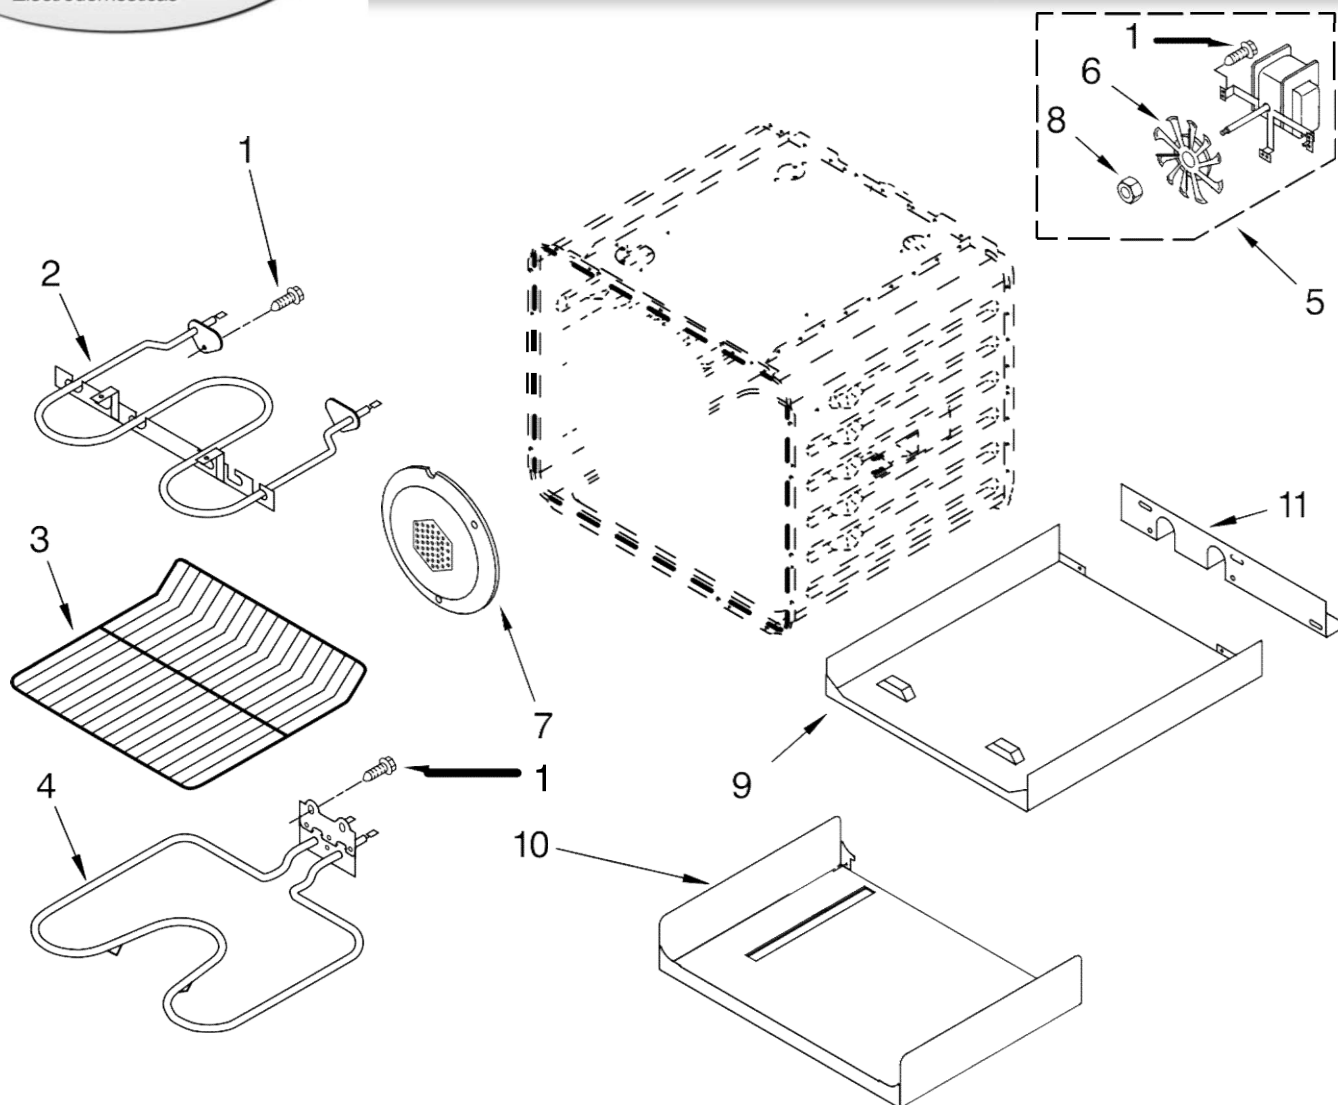

HORNO MEW7530WDS01

Illus. No.	Part No.	DESCRIPTION

1	4449154	Screw
2	9760772	Element, Broil
3	W10179152	Rack, Oven
4	9760769	Element, Convention Bake
5	W10116228	Motor, Convection
6	W10116351	Blade, Fan
7	W10160821	Cover, Fan
8	W10116349	Nut
9	4455037	Tray, Hidden Bake
10	W10207398	Element, Hidden Bake
11	4450039	Cover, Hidden Bake Tray Access

FOR ORDERING INFORMATION REFER TO PARTS PRICE LIST