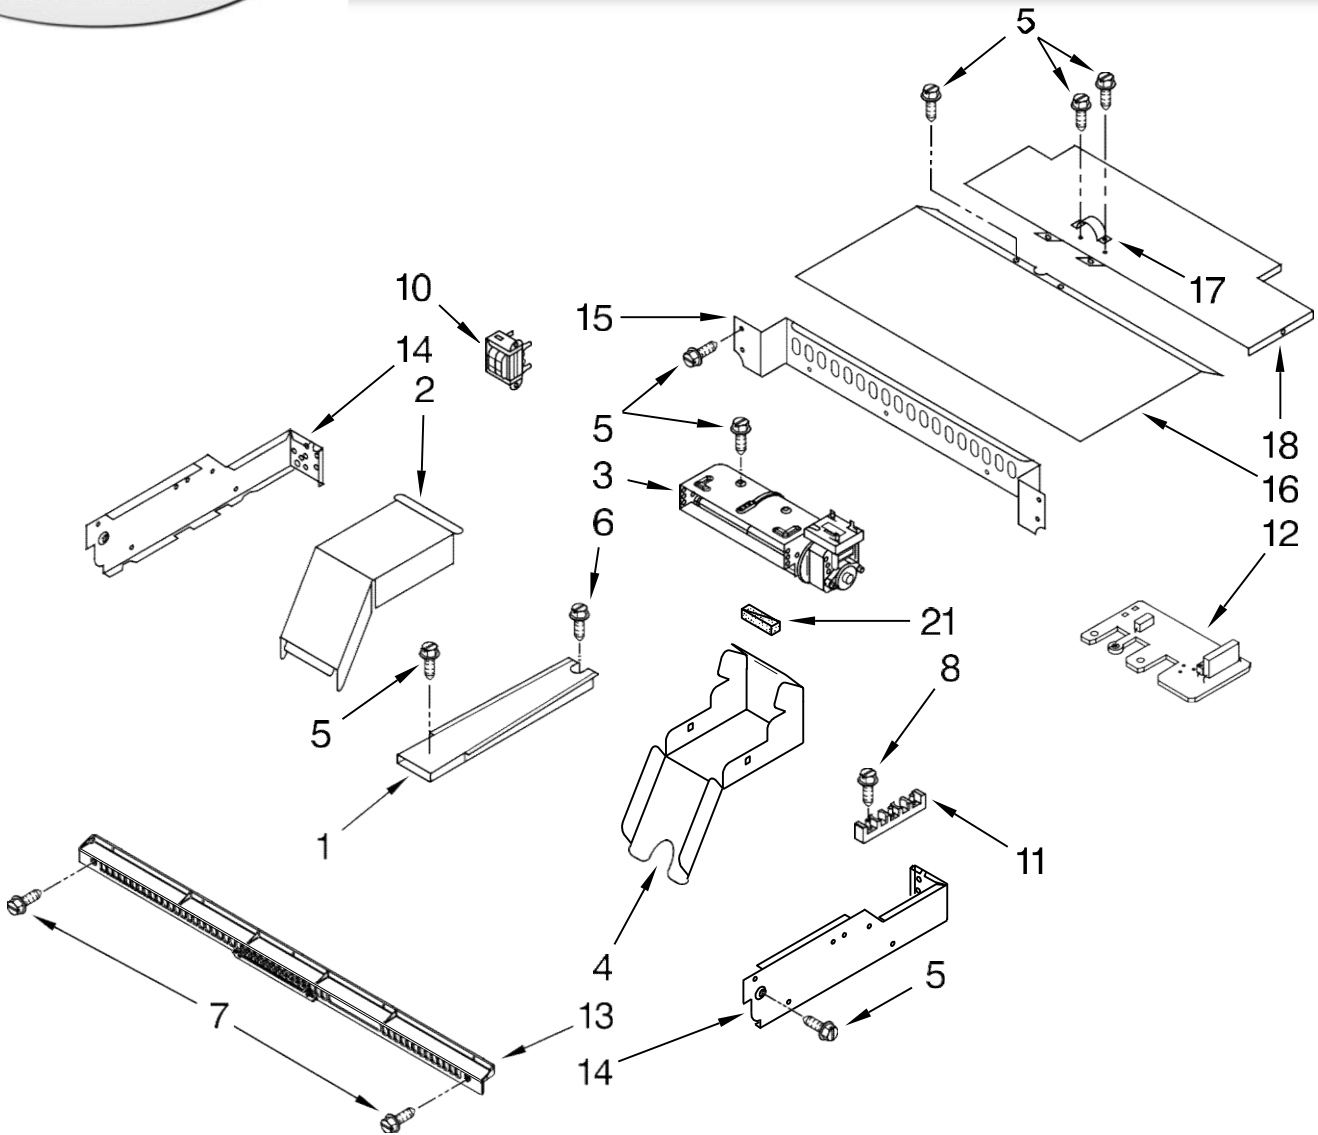

HORNO MEW7530WDW01

Illus. No.	Part No.	DESCRIPTION
1	4451759	Vent, Exhaust
2	4455178	Elbow, Vent Top
3	W10176670	Blower
4	4455177	Elbow, Vent Bottom
5	4449809	Screw
6	4449040	Screw
7	4449745	Screw
8	3400080	Screw

Illus. No.	Part No.	DESCRIPTION
10	9760587	Transformer, Control
11	7401P038-60	Block, Terminal
12	4451985	Suppressor
13	8303497	Vent, Control Panel
14		Side, Control Top
	4451597	Right
	4451598	Left

Illus. No.	Part No.	DESCRIPTION
15	9759135	Back, Control
16	4450551	Cover, Top Rear
17	4448664	Clamp
18	4452367	Cover, Top Front
21	4451758	Seal, Foam