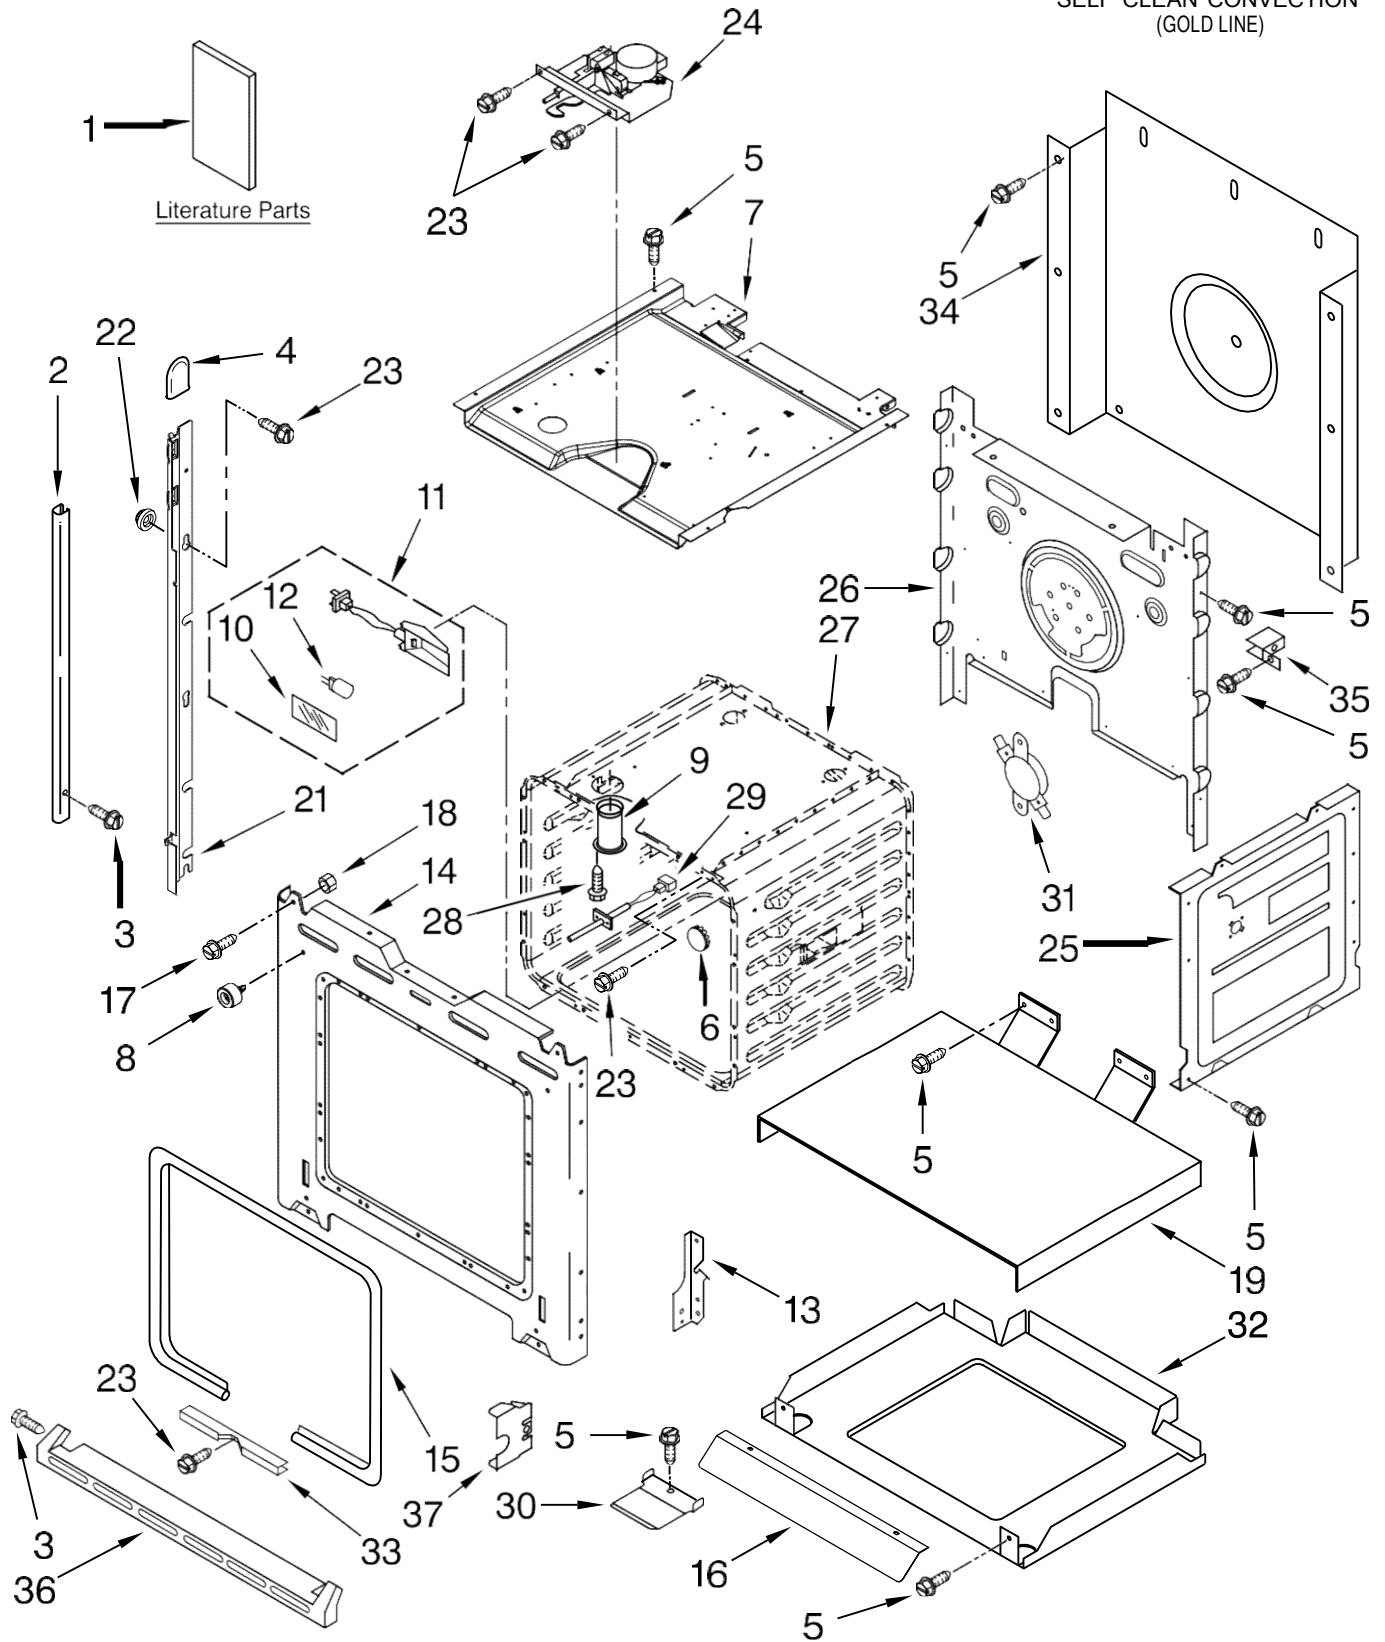

# HORNO MEW7530WDW01

30" BUILT-IN  
ELECTRIC OVEN  
SELF CLEAN CONVECTION  
(GOLD LINE)

FOR ORDERING INFORMATION REFER TO PARTS PRICE LIST

# HORNO MEW7530WDW01

Illus. No.	Part No.	DESCRIPTION
1		Literature Parts
	W10192049	Installation Instructions
	W10276986	Owners Manual Tech Sheet
	W10185218	English
	W10205112	French
	8304571	Installation/ Undercounter Tips, Safe Cooking
	9762761	English
	W10065852	French
	4457288	Install, Instruct Bottom Trim
2		Trim, Side Right
	W10278483	Black
	W10278485	White
	W10144983	Stainless Left
	W10278484	Black
	W10278486	White
	W10144984	Stainless
3	3400832	Screw
4	4451605	Cap, Spacer
5	4449809	Screw

Illus. No.	Part No.	DESCRIPTION
6	4448982	Plug, Button
7	8303099	Top, Chassis
8	W10105790	Bumper, Door
9	4452158	Tube, Vent
10	W10169756	Lens, Light
11	W10009940	Assembly, Oven Light
12	W10169757	Bulb, Light
13		Hinge Receiver
	4455606	Right
	4455605	Left
14	W10115831	Frame, Front
15	4455382	Gasket, Door
16	9760677	Deflector, Vent
17	4449040	Screw
18	4450118	Nut
19	4451478	Support, Insulation Rail, Side
21		Right
	4450579	Right
	4450580	Left
22	4448444	Grommet, Mounting Rail
23	4449154	Screw
24	W10195934	Latch, Motorized
25	4455641	Side, Chassis