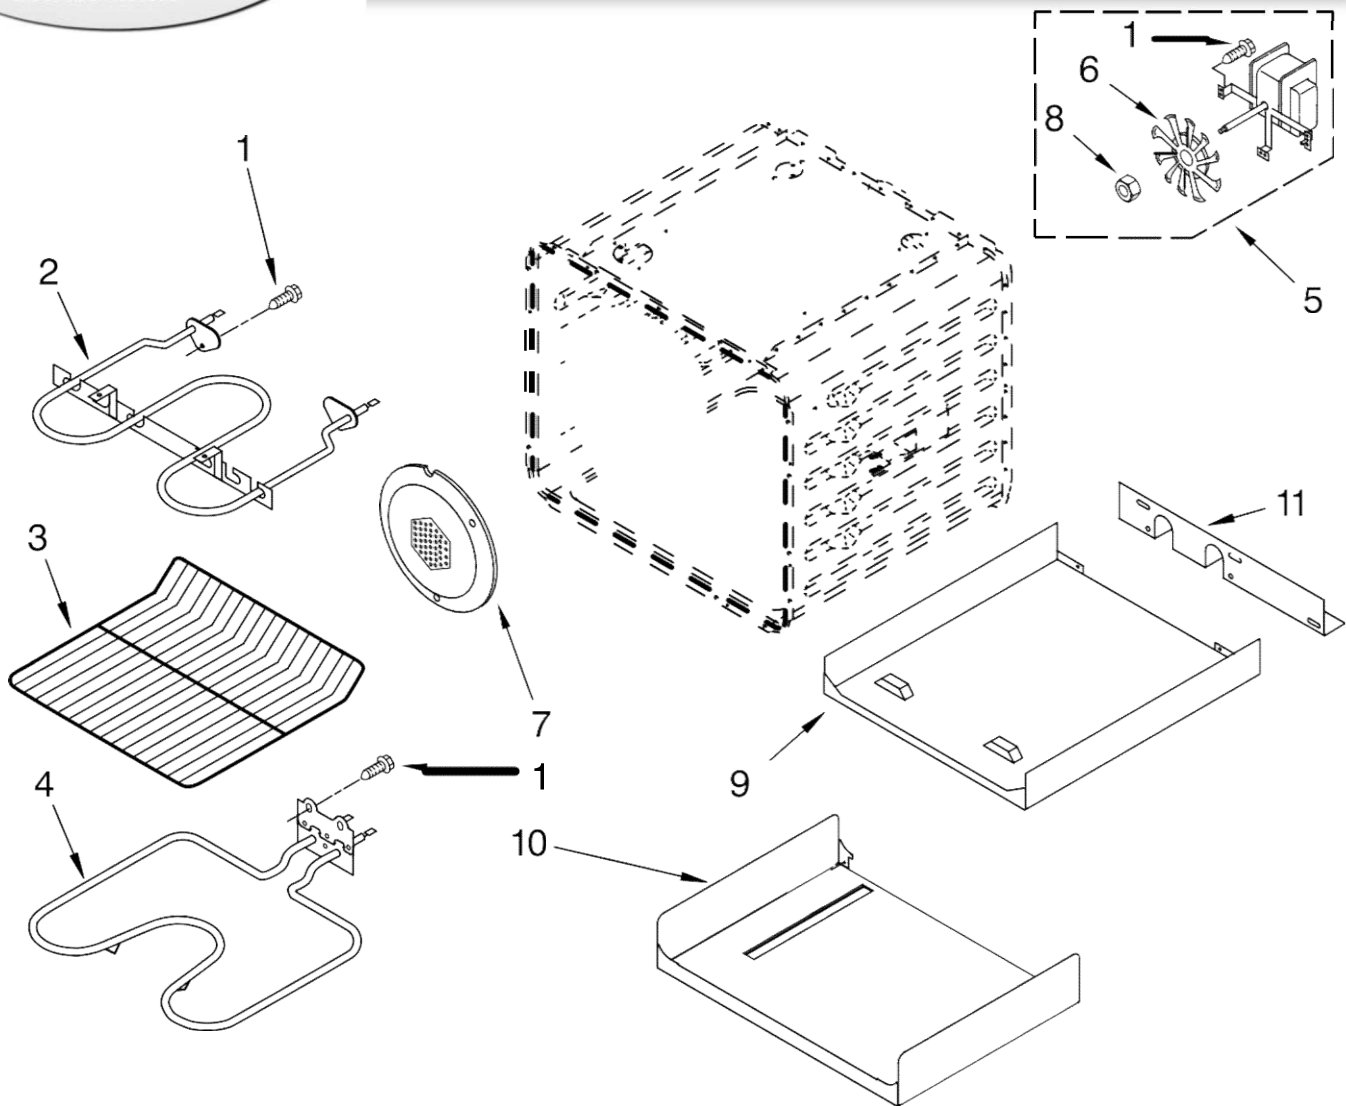

HORNO MEW7530WDW01

Illus. No.	Part No.	DESCRIPTION

1	4449154	Screw
2	9760772	Element, Broil
3	W10179152	Rack, Oven
4	9760769	Element, Convention Bake
5	W10116228	Motor, Convection
6	W10116351	Blade, Fan
7	W10160821	Cover, Fan
8	W10116349	Nut
9	4455037	Tray, Hidden Bake
10	W10207398	Element, Hidden Bake
11	4450039	Cover, Hidden Bake Tray Access

FOR ORDERING INFORMATION REFER TO PARTS PRICE LIST