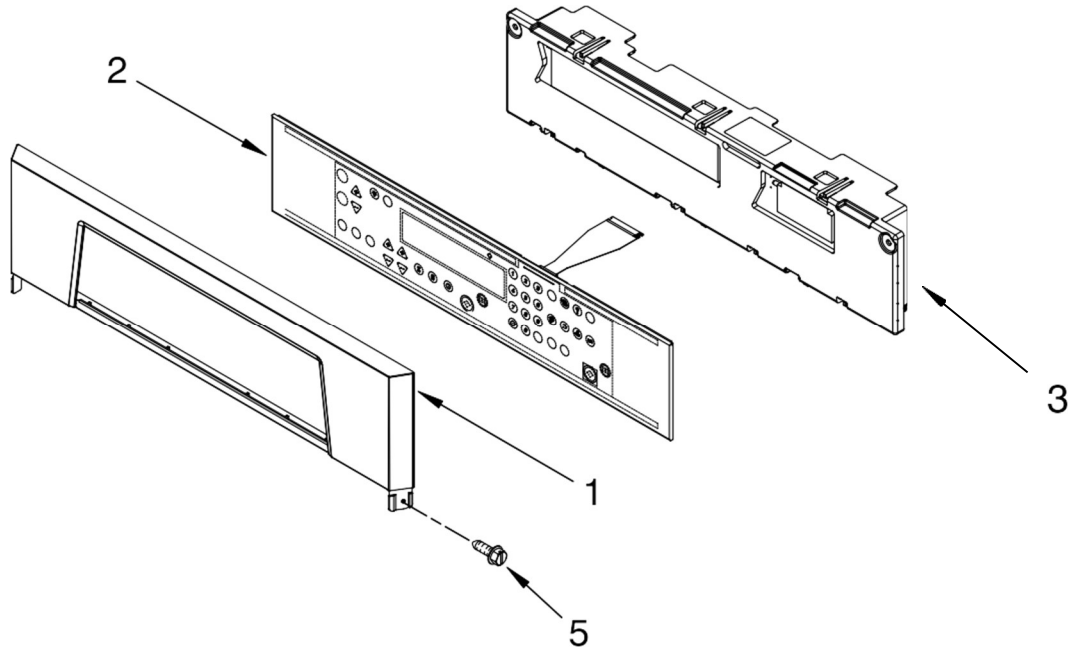

HORNO MEW7530WDW01

Illus. No.	Part No.	DESCRIPTION
1		Control Panel W10278521 Black W10278522 White W10284427 Stainless
2		Assembly, Switch W10270309 Black & Stainless W10270310 White
3	8303017	Assembly, Control
5	4449745	Screw