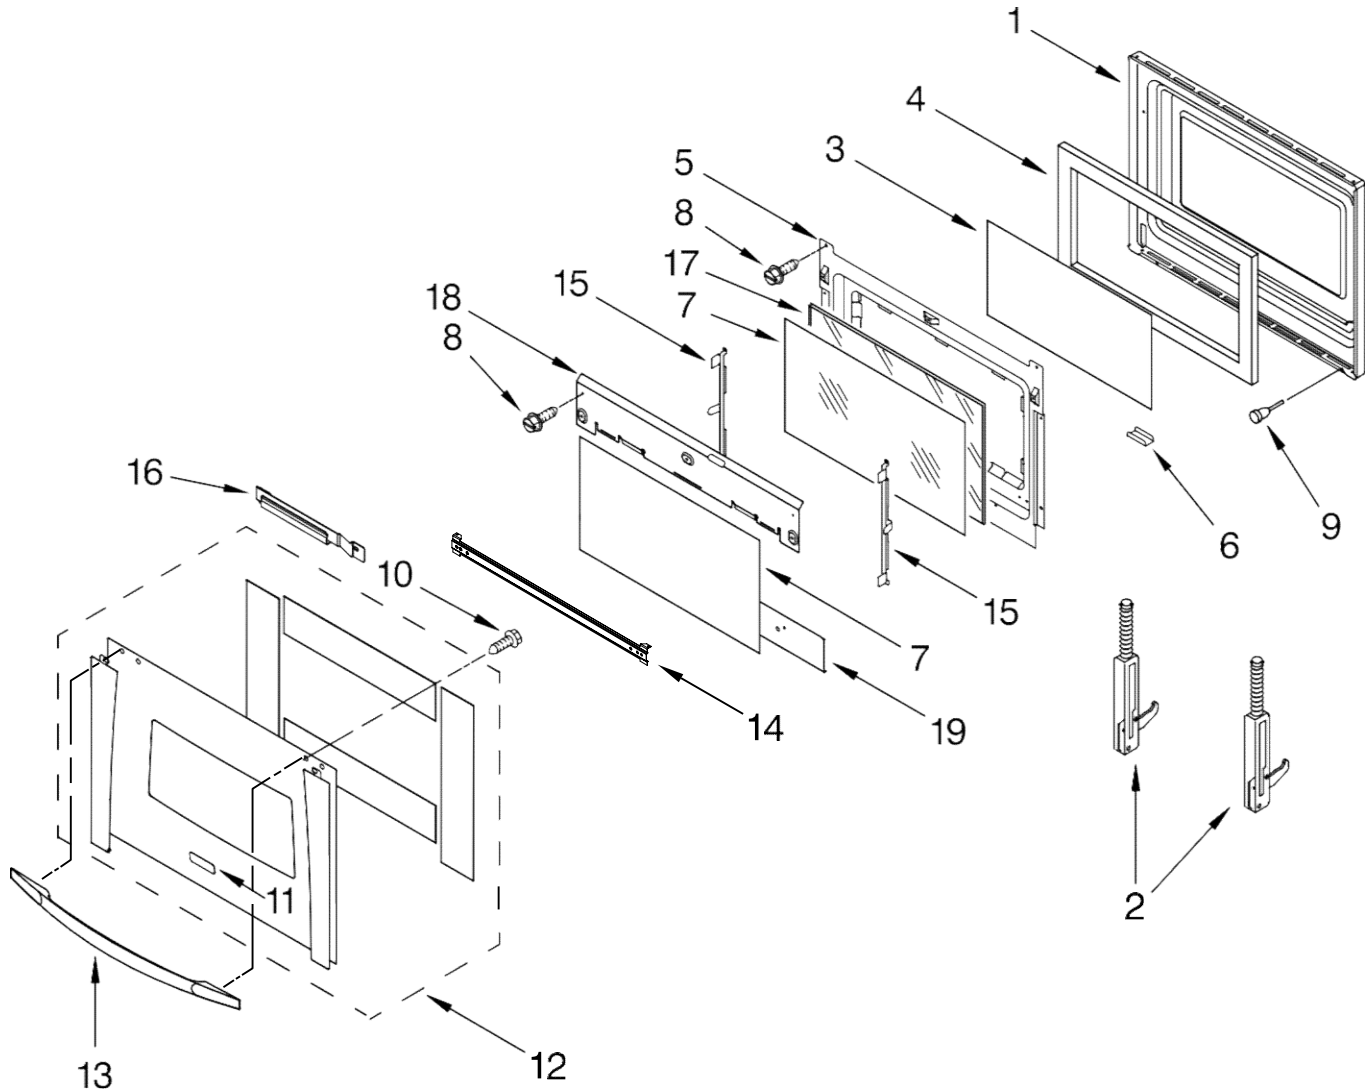

HORNO MEW7530WDW01

Illus. No.	Part No.	DESCRIPTION

1	9759413	Door Liner
2	9760575	Hinge, Door Right
	9760576	Left (For Stainless Models)
	9760573	Right
	9760574	Left
3	4449259	Glass, Inner
4	4451722	Insulation, Door
5	4457132	Retainer, Glass

Illus. No.	Part No.	DESCRIPTION

6	4450863	Retainer, Clip
7	9759225	Glass, Inner
8	4449809	Screw
9	4448520	Bumper, Door
10	4449743	Screw
11	W10288004	Nameplate
12	W10270349	Black Assembly, Door Glass
	W10270350	White
	W10270347	Stainless

Illus. No.	Part No.	DESCRIPTION

13		Door Handle
	W10269407	Black
	W10269408	White
	W10161708	Stainless
14	W10256645	Bracket, Handle
15	9759229	Bracket(2nd Glass)
16	9759230	Bracket(3rd Glass)
17	9759228	Glass, Inner
18	4457104	Shield, Top Heat
19	4457114	Shield, Bottom Heat

FOR ORDERING INFORMATION REFER TO PARTS PRICE LIST