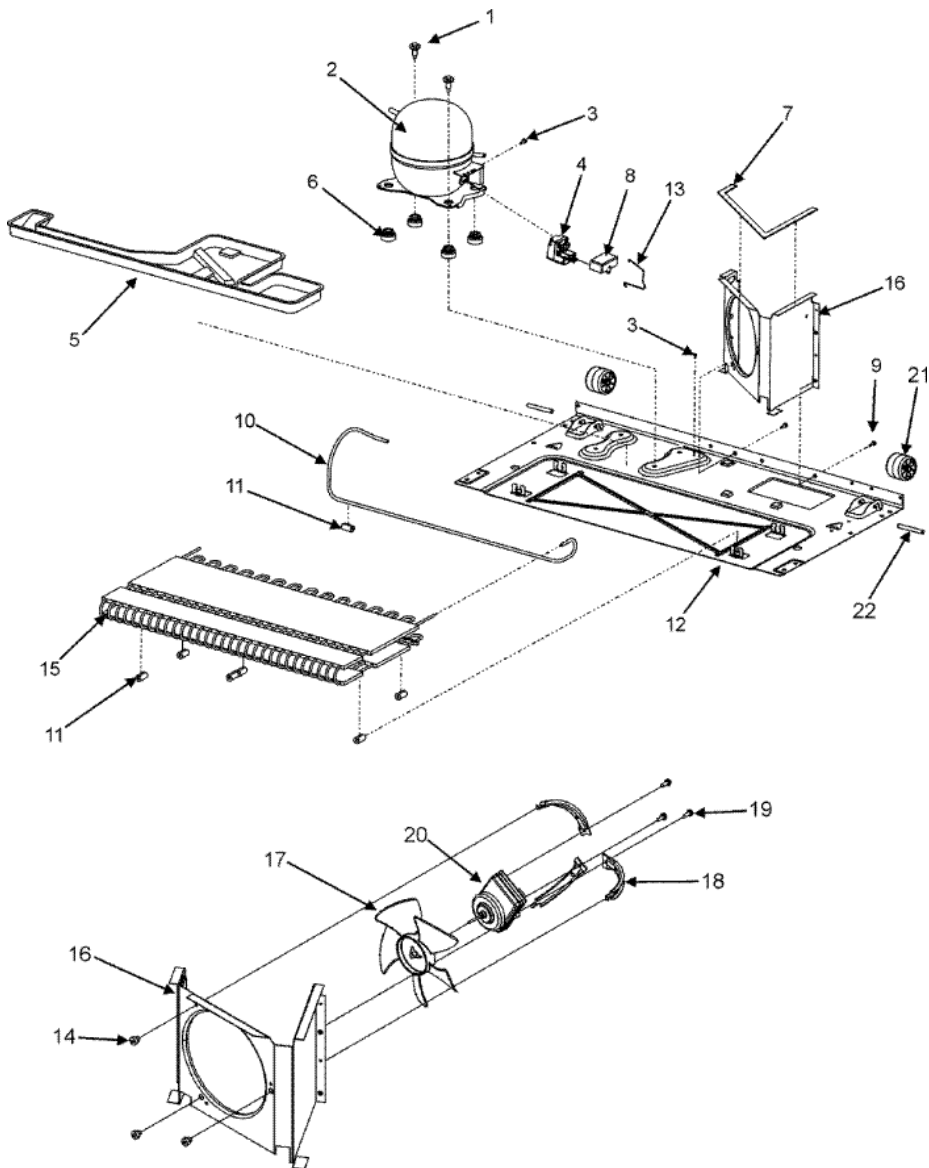

Distribuidor Autorizado

SurteRápido.com

Venta de Refacciones
Electrodomesticas

MFD2561HES COMPRESSOR