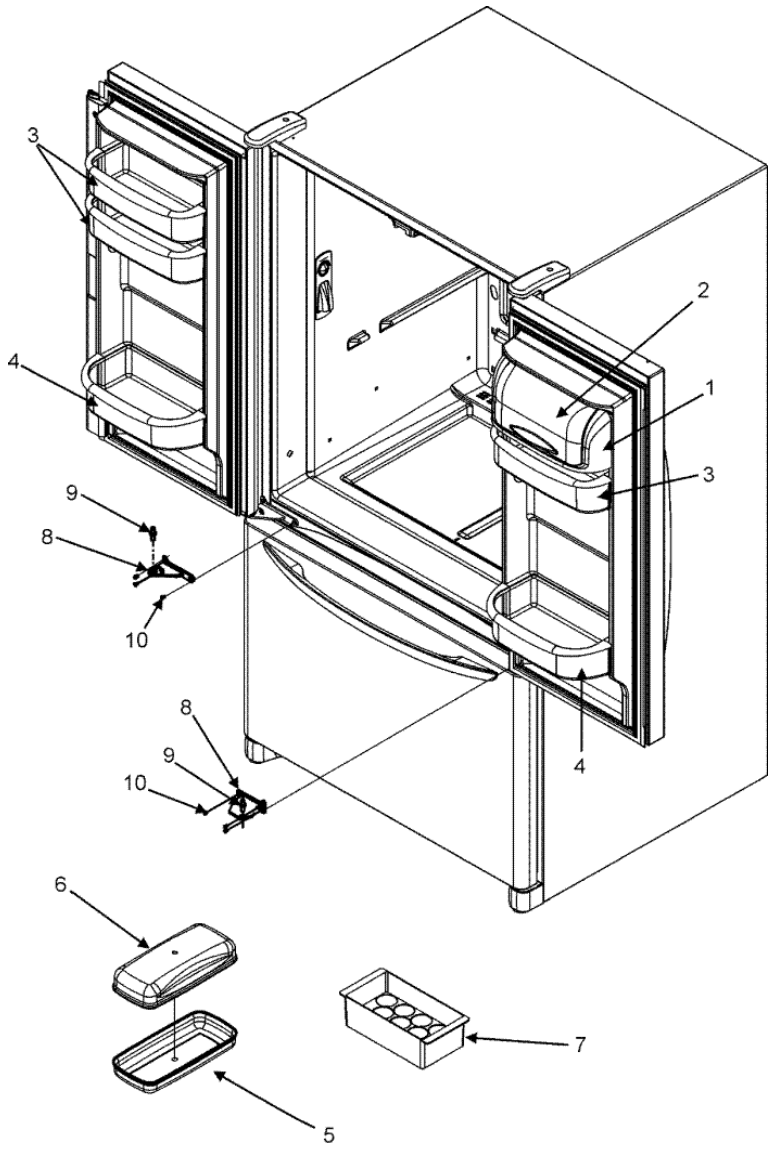

MFD2561HES REF DR STORAGE