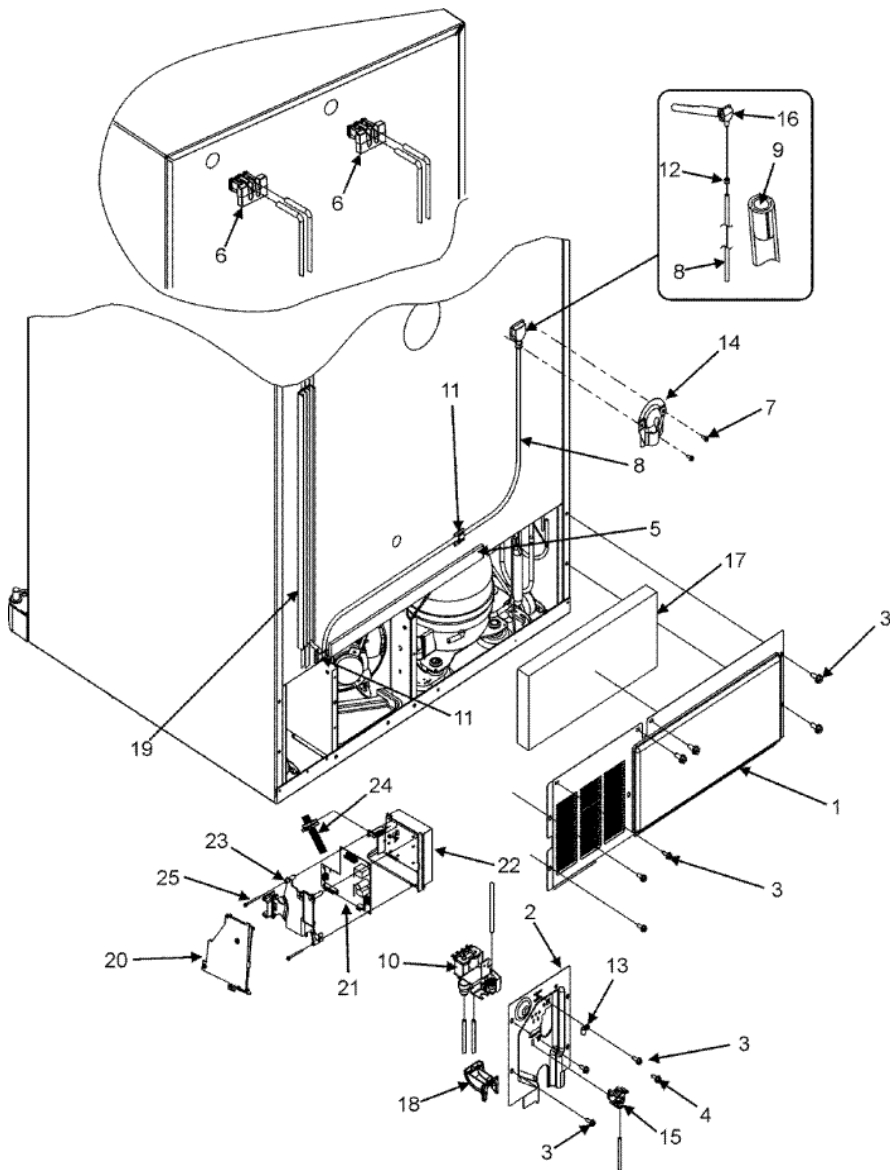

Distribuidor Autorizado

SurteRápido.com

Venta de Refacciones
Electrodomesticas

MFD2561HES CABINET

MFD2561HES CABINET

1	12575101WD	BACK, MACH COMP (S/P)
2	67004098	COVER, WATER VALVE (S/P)
3	M0238616	SCREW, SM (S/P)
4	M0251015	SCREW (S/P)
5	B5759649	GASKET, MC BACK (S/P)
6	12777701	BLOCK, FILTER (S/P)
7	M0211018	SCREW, SM (S/P)
8	67003729	TUBE, PLASTIC (S/P)
9	A3223101	INSERT, PLASTIC TUBE (S/P)
10	67005154	VALVE, DUAL WATER (S/P)
11	M0104106	CLIP (S/P)
12	M0114003	CLIP, SPEED (S/P)
13	2221070	CLAMP, TUBE (S/P)
14	67003331	COVER, WATER LINE (S/P)
15	67004701	CLIP, WATERLINE (S/P)
16	10463201	ELBOW, FILL TUBE (S/P)
17	67003796	FIBER, ACOUSTIC (S/P)
18	67004101	SWEEP, DUAL TUBE (S/P)
19	67004102	TRACK, WATERLINE (S/P)
20	67005332	SCREW (S/P)
20	67005421	COVER, HV BOX (S/P)
21	12002608	KIT, HV BOARD CONTROL (S/P)
22	67004969	BOX, HV CONTROL (S/P)
23	67005418	SPACER, HV BOX (S/P)
24	67005419	HARNESS, HV BOARD (S/P)
25	67005420	SCREW, SM (S/P)
26	67006506	CORD, POWER (S/P)