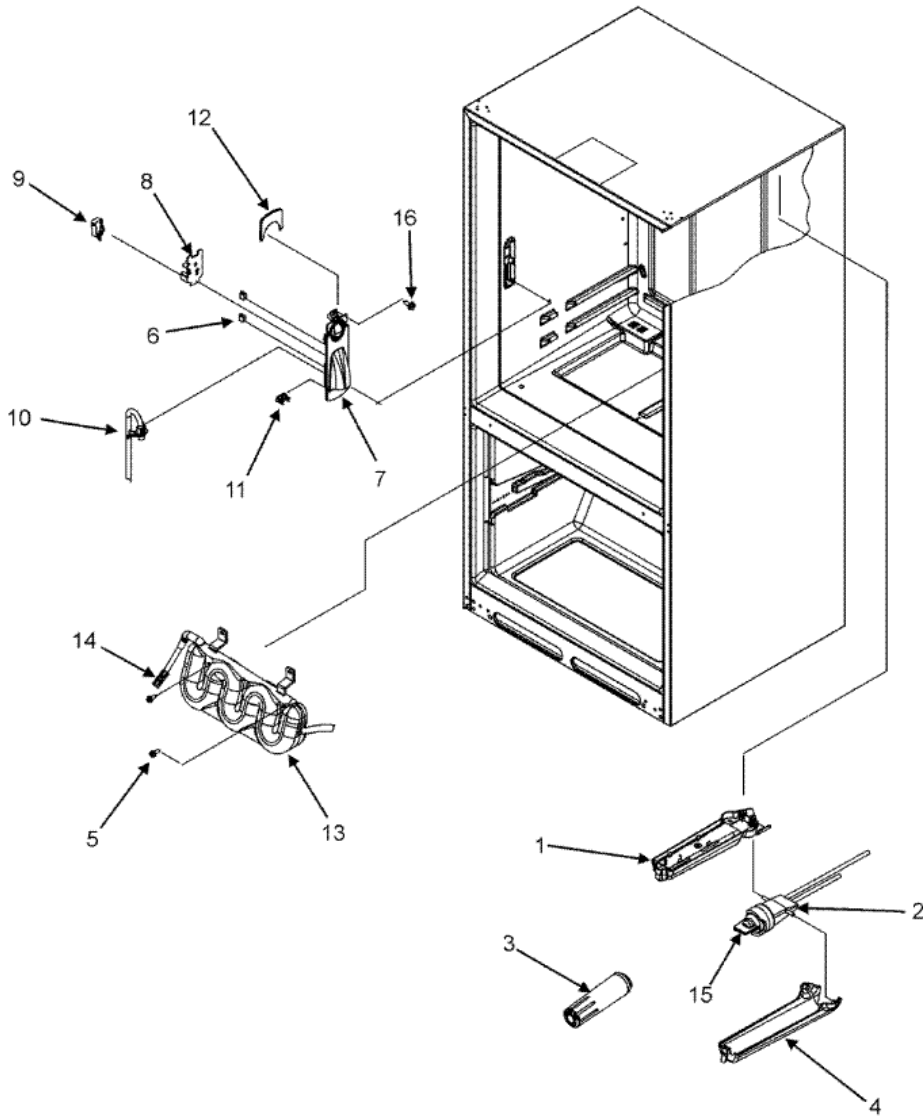

MFD2561HES WATER DISPENSER