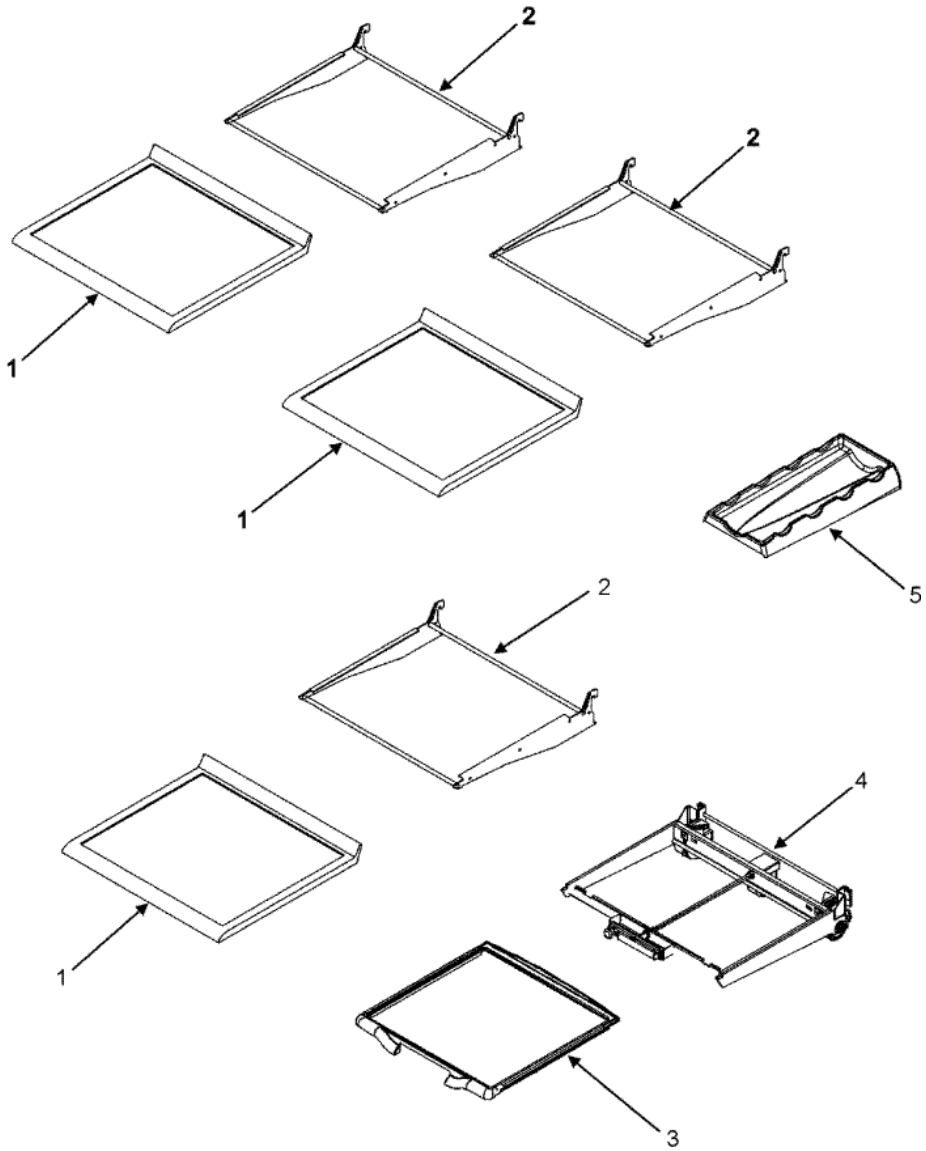

MFD2561HES SHELVES