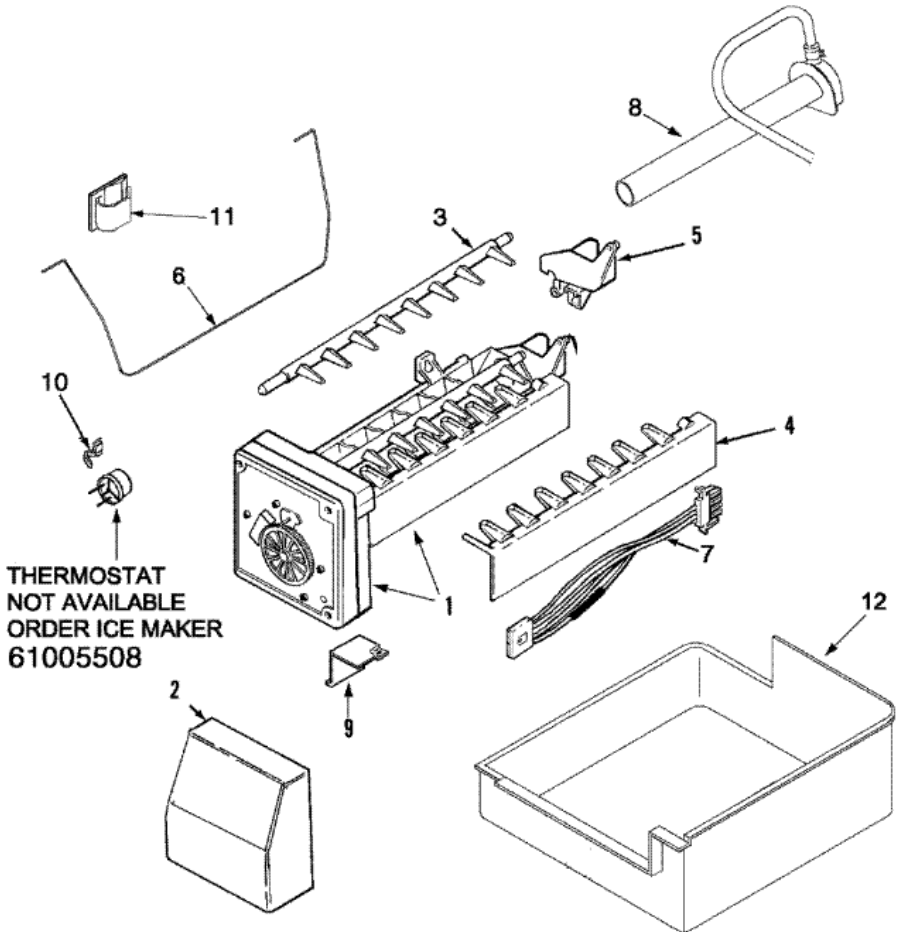

Distribuidor Autorizado

SurteRápido.com

Venta de Refacciones
Electrodomesticas

MFD2561HES ICE MAKER