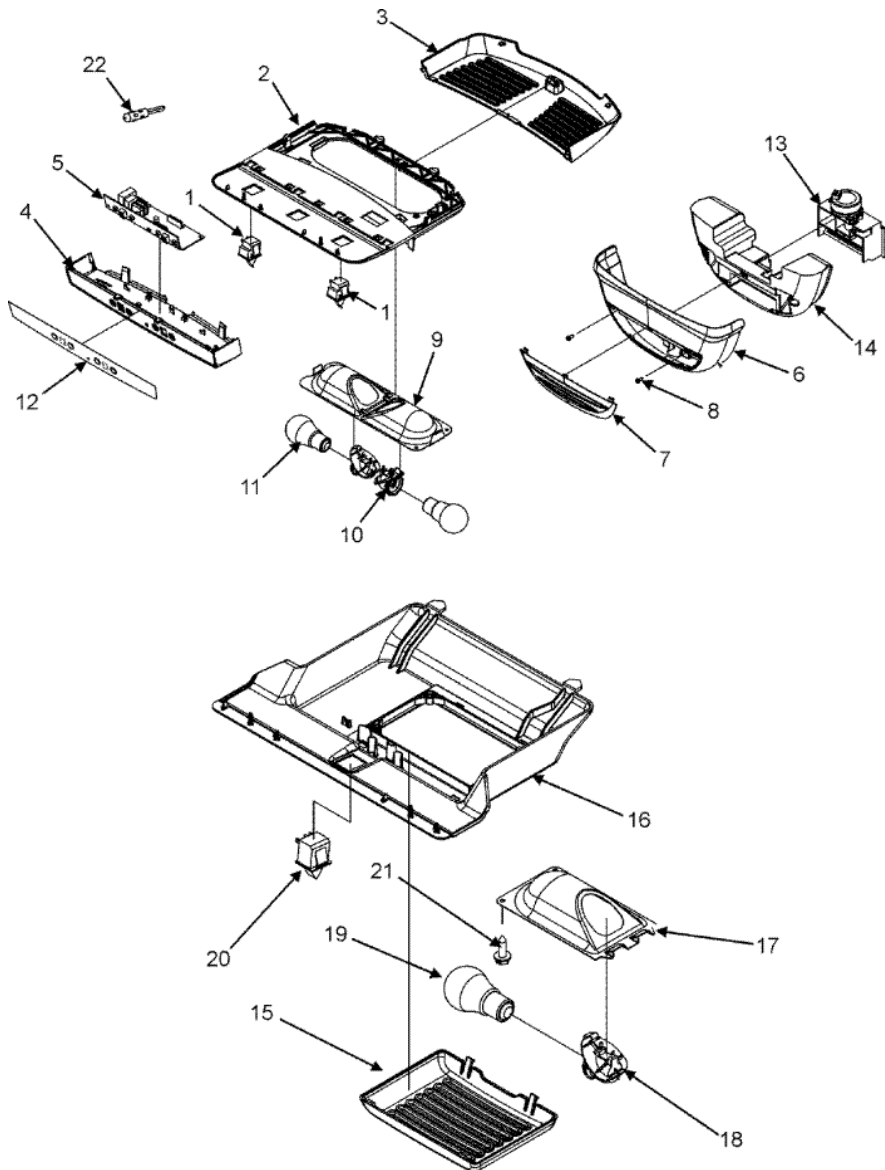

Distribuidor Autorizado

SurteRápido.com

Venta de Refacciones
Electrodomesticas

MFD2561HES CONTROLS