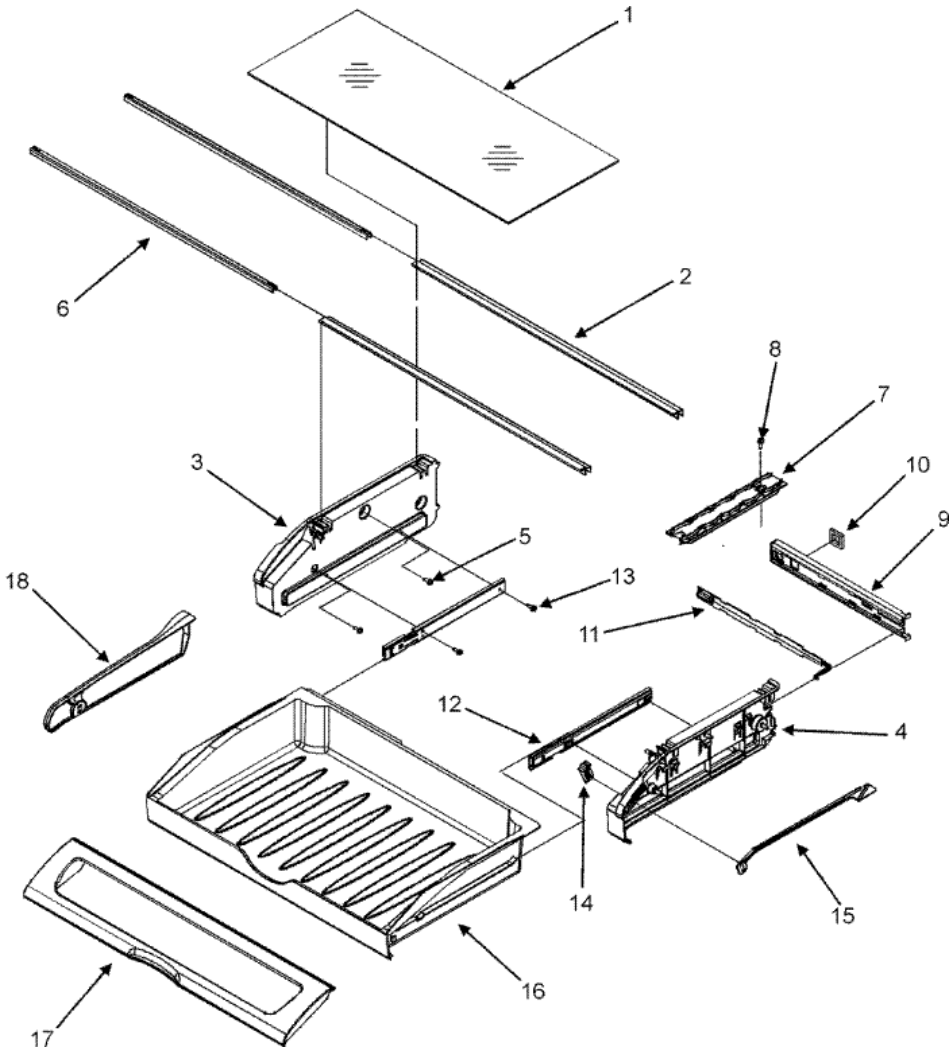

MFD2561HES PANTRY