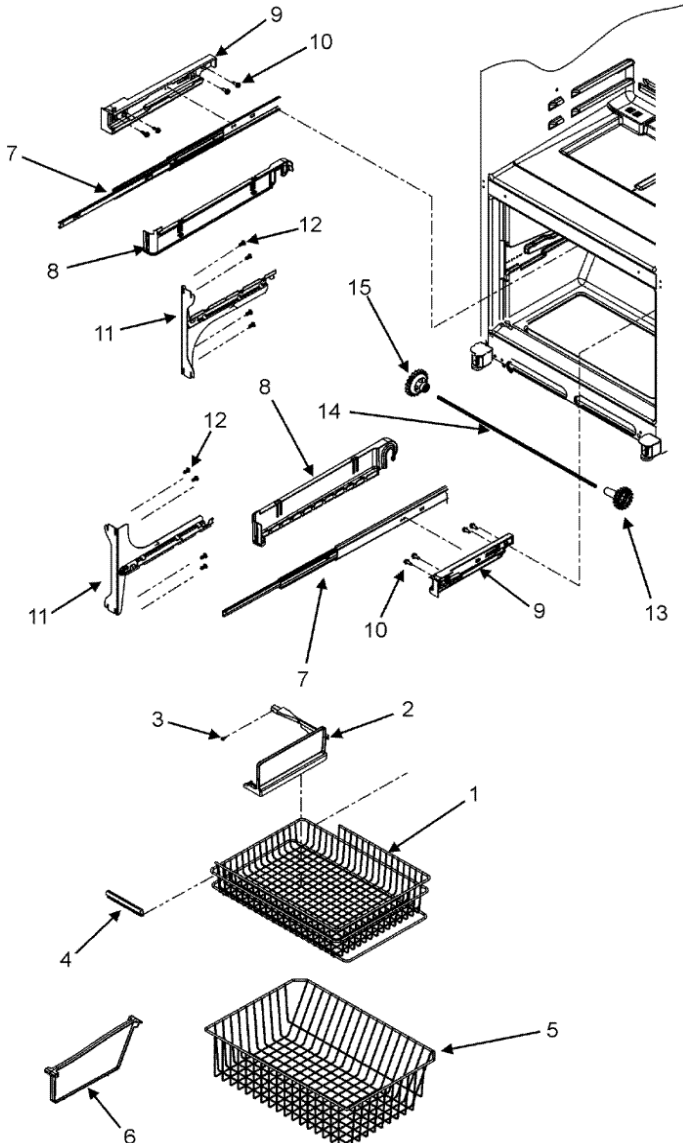

MFD2561HES FREEZER DOOR

MFD2561HES FREEZER DOOR

1	67004002	DOOR ASSY., FRZ. FOAM (STNLS) (S/P)
2	M0210816	SCREW, SM (S/P)
3	67003559	GASKET, FZ DOOR (BLK) (S/P)
4	A3080001	PLUG, BUTTON (BLK) (S/P)
5	67004838	PLUG, VENT (BLK) (S/P)

Distribuidor Autorizado

SurteRápido.com

Venta de Refacciones
Electrodomesticas

MFD2561HES FREEZER SHELVES

MFD2561HES FREEZER SHELVES

1	67004987	BASKET, UPPER (S/P)
2	67004127	DIVIDER, BASKET (UPPER) (S/P)
3	67001310	SCREW (S/P)
4	10508506	HANDLE, BASKET/SHELF (S/P)
5	67006025	BASKET, FRZ. (LWR) (S/P)
6	67006644	DIVIDER, BASKET (LWR) (S/P)
7	12002683	SLIDE, DRAWER (S/P)
8	67004014	CRADLE, BASKET (LT) (S/P)
8	67004015	CRADLE, BASKET (RT) (S/P)
9	12002500	ADAPTER, SIDE (LT) (S/P)
10	M0211021	SCREW 1" (S/P)
11	67004012	BRACKET, DRAWER SLIDE (LT) (S/P)
11	67004013	BRACKET, DRAWER SLIDE (RT) (S/P)
12	M0211018	SCREW, SM (S/P)
13	12002497	GEAR (LT) (S/P)
14	67004017	SHAFT, RACK (S/P)
15	12002497	GEAR (RT) (S/P)