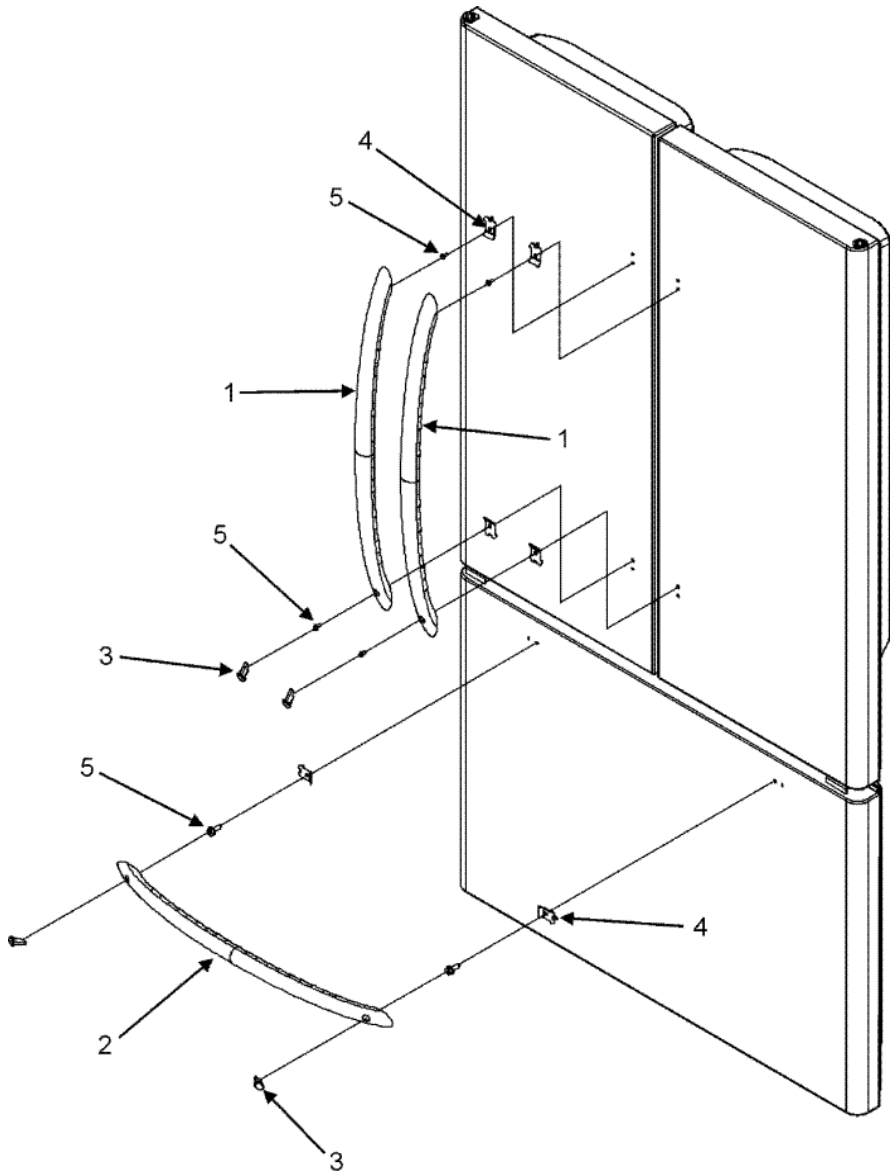

MFD2561HES HANDLES