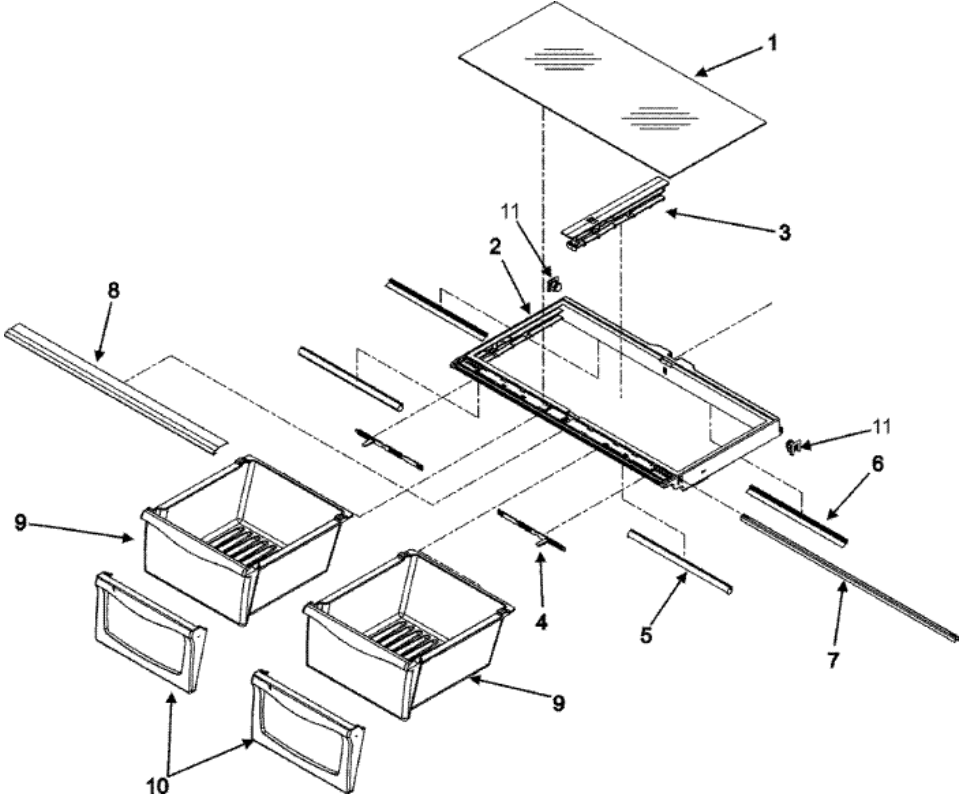

MFD2561HES CRISPER