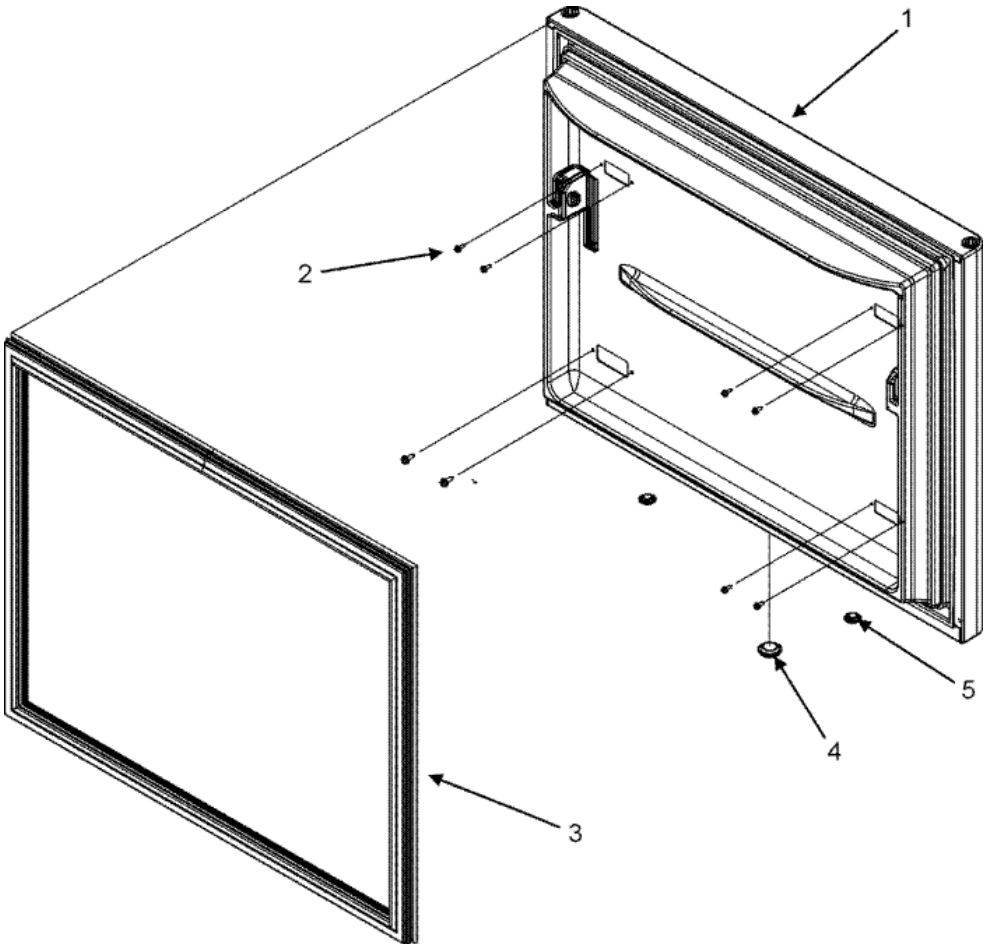

MFD2561HES FREEZER DOOR

MFD2561HES FREEZER DOOR

1	67004002	DOOR ASSY., FRZ. FOAM (STNLS) (S/P)
2	M0210816	SCREW, SM (S/P)
3	67003559	GASKET, FZ DOOR (BLK) (S/P)
4	A3080001	PLUG, BUTTON (BLK) (S/P)
5	67004838	PLUG, VENT (BLK) (S/P)